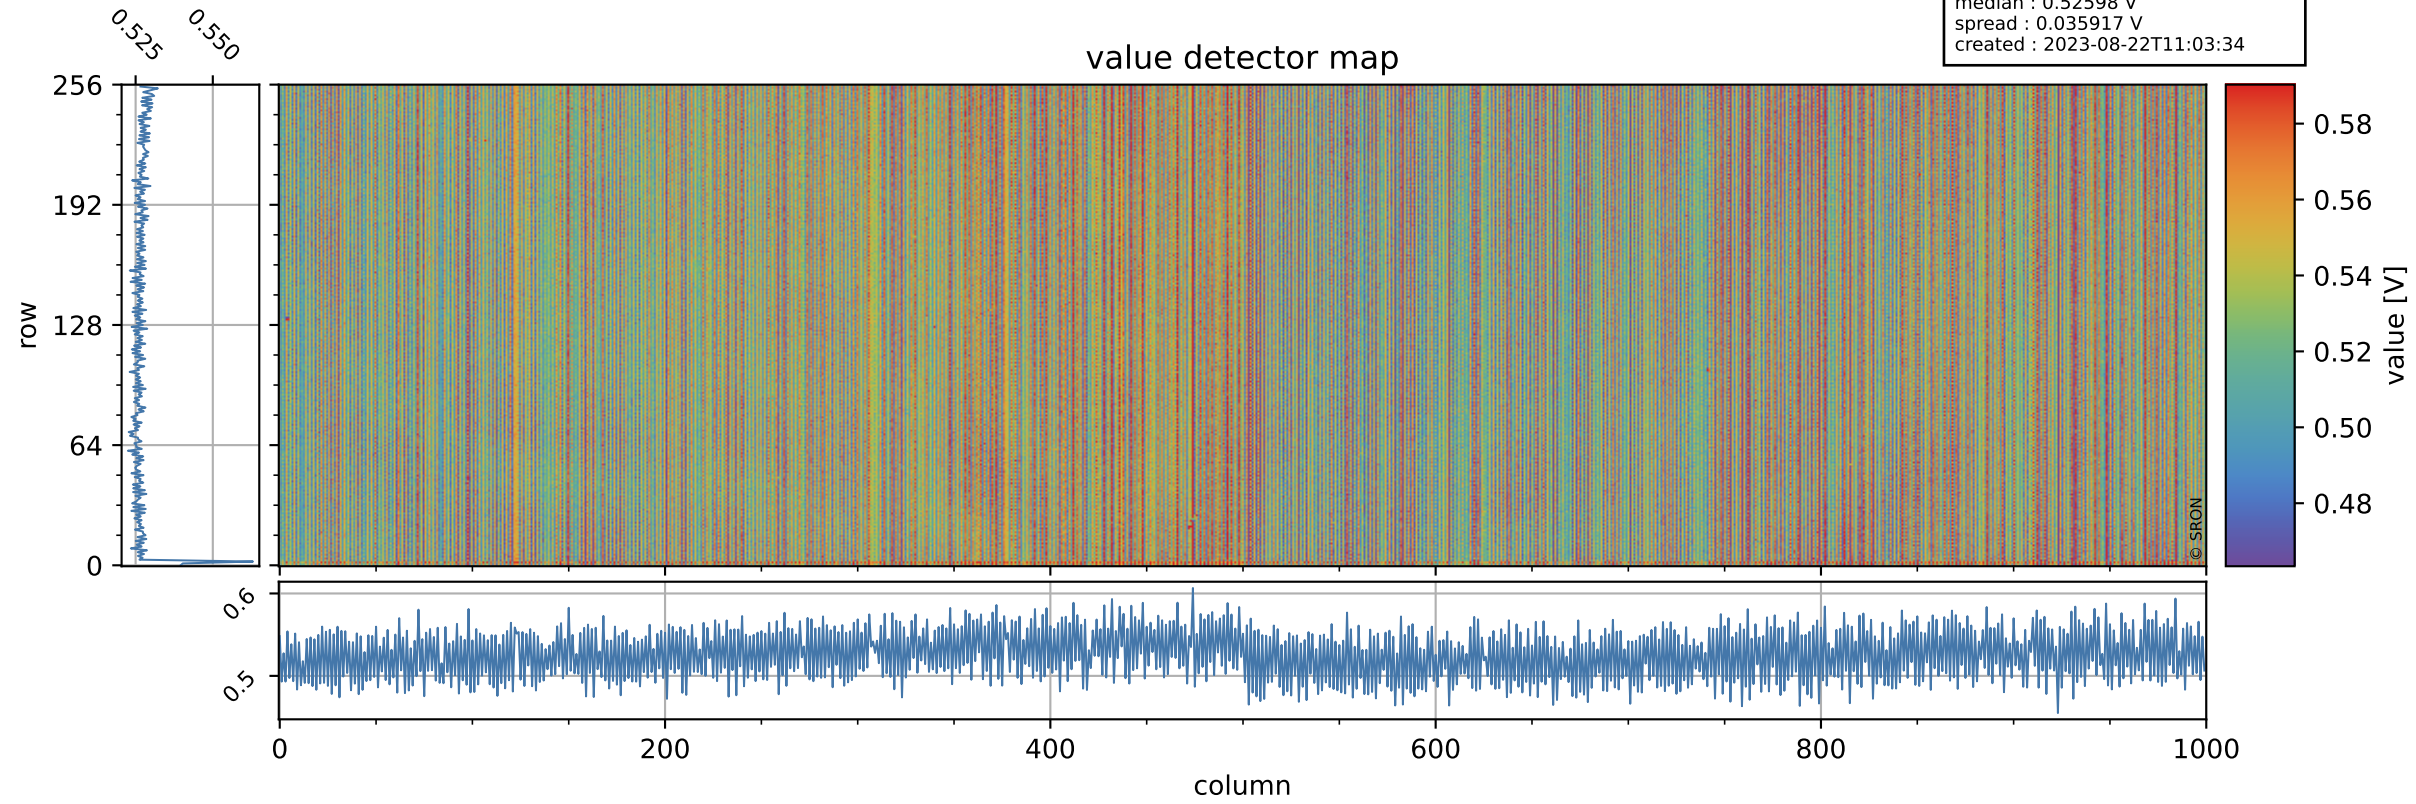

Tropomi SWIR offset (beta nominal)

orbits : 19 in [8677, 8722]
coverage : 2019-06-17 / 2019-06-20
median : 0.52598 V
spread : 0.035917 V
created : 2023-08-22T11:03:34

value detector map

Tropomi SWIR offset (beta nominal)

orbits : 19 in [8677, 8722]
coverage : 2019-06-17 / 2019-06-20
median : 0.035506 mV
spread : 0.020674 mV
created : 2023-08-22T11:03:34

Tropomi SWIR offset (beta nominal)

orbits : 19 in [8677, 8722]
coverage : 2019-06-17 / 2019-06-20
median : -0.042546 mV
spread : 0.34857 mV
created : 2023-08-22T11:03:35

value compared with SWIR offset CKD

Tropomi SWIR offset (beta nominal) ground-tracks of Sentinel-5P

orbits : 19 in [8677, 8722]
coverage : 2019-06-17 / 2019-06-20
created : 2023-08-22T11:03:35

Tropomi SWIR offset (beta nominal)

orbits : [1867, 8722]
coverage : 2018-02-20 / 2019-06-20
created : 2023-08-22T11:03:35

trend of detector median & temperatures