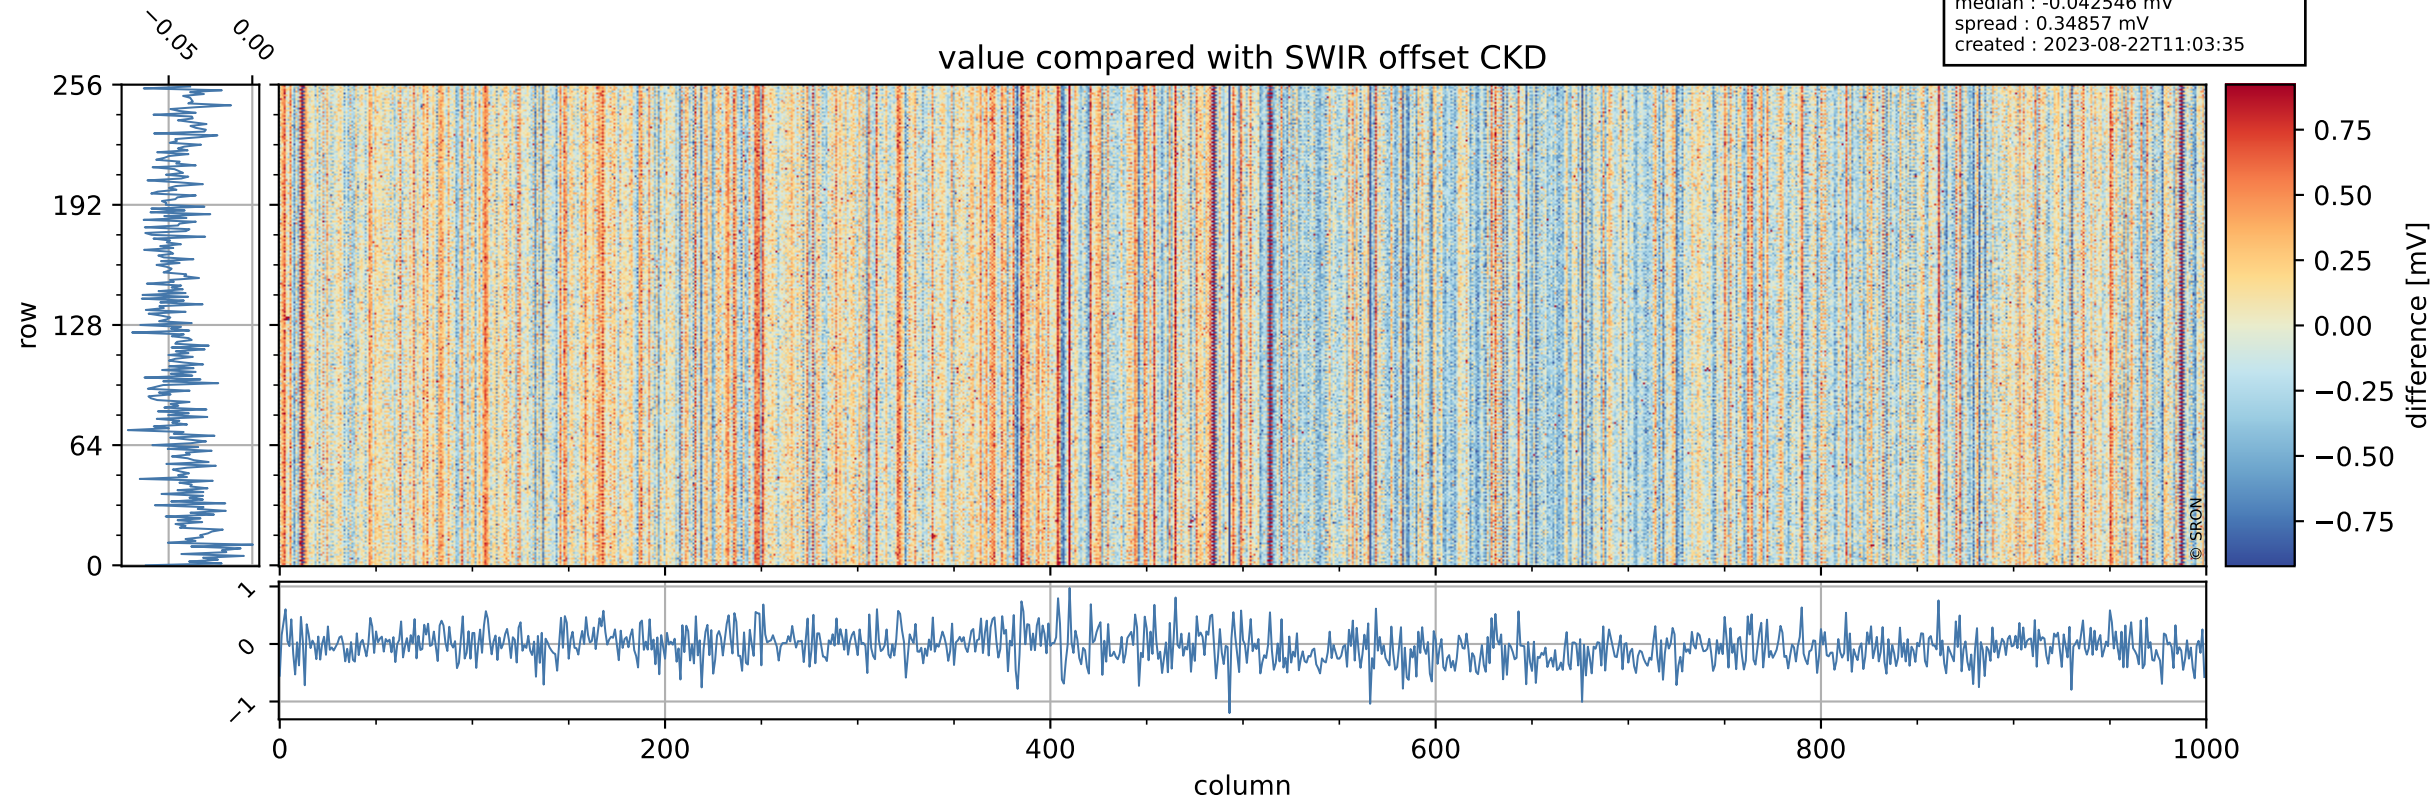

Tropomi SWIR offset (beta nominal)

orbits : 19 in [8677, 8722]
coverage : 2019-06-17 / 2019-06-20
median : 0.52598 V
spread : 0.035917 V
created : 2023-08-22T11:03:34

value detector map

Tropomi SWIR offset (beta nominal)

orbits : 19 in [8677, 8722]
coverage : 2019-06-17 / 2019-06-20
median : 0.035506 mV
spread : 0.020674 mV
created : 2023-08-22T11:03:34

Tropomi SWIR offset (beta nominal)

orbits : 19 in [8677, 8722]
coverage : 2019-06-17 / 2019-06-20
median : -0.042546 mV
spread : 0.34857 mV
created : 2023-08-22T11:03:35

value compared with SWIR offset CKD

Tropomi SWIR offset (beta nominal) ground-tracks of Sentinel-5P

orbits : 19 in [8677, 8722]
coverage : 2019-06-17 / 2019-06-20
created : 2023-08-22T11:03:35

Tropomi SWIR offset (beta nominal)

orbits : [1867, 8722]
coverage : 2018-02-20 / 2019-06-20
created : 2023-08-22T11:03:35

trend of detector median & temperatures