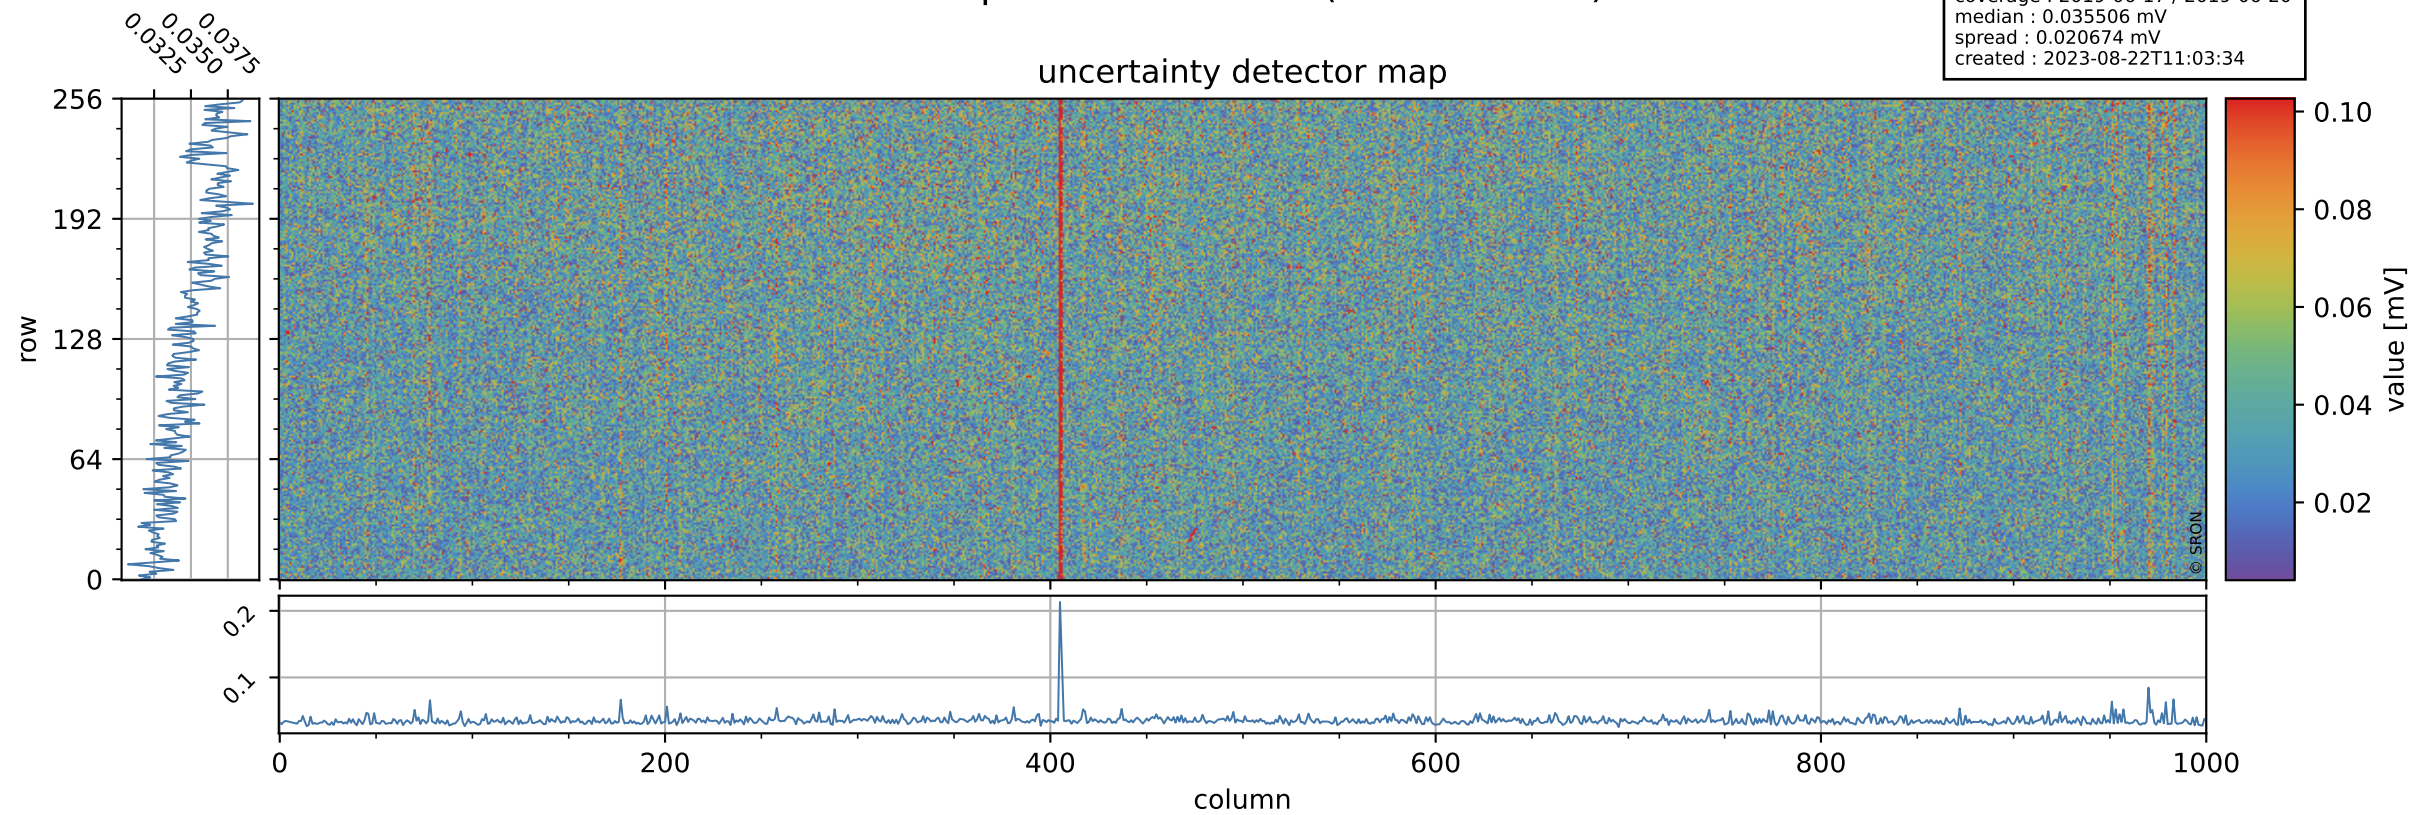

Tropomi SWIR offset (beta nominal)

orbits : 19 in [8677, 8722]
coverage : 2019-06-17 / 2019-06-20
median : 0.52598 V
spread : 0.035917 V
created : 2023-08-22T11:03:34

value detector map

Tropomi SWIR offset (beta nominal)

orbits : 19 in [8677, 8722]
coverage : 2019-06-17 / 2019-06-20
median : 0.035506 mV
spread : 0.020674 mV
created : 2023-08-22T11:03:34

Tropomi SWIR offset (beta nominal)

orbits : 19 in [8677, 8722]
coverage : 2019-06-17 / 2019-06-20
median : -0.042546 mV
spread : 0.34857 mV
created : 2023-08-22T11:03:35

value compared with SWIR offset CKD

Tropomi SWIR offset (beta nominal) ground-tracks of Sentinel-5P

orbits : 19 in [8677, 8722]
coverage : 2019-06-17 / 2019-06-20
created : 2023-08-22T11:03:35

Tropomi SWIR offset (beta nominal)

orbits : [1867, 8722]
coverage : 2018-02-20 / 2019-06-20
created : 2023-08-22T11:03:35

trend of detector median & temperatures