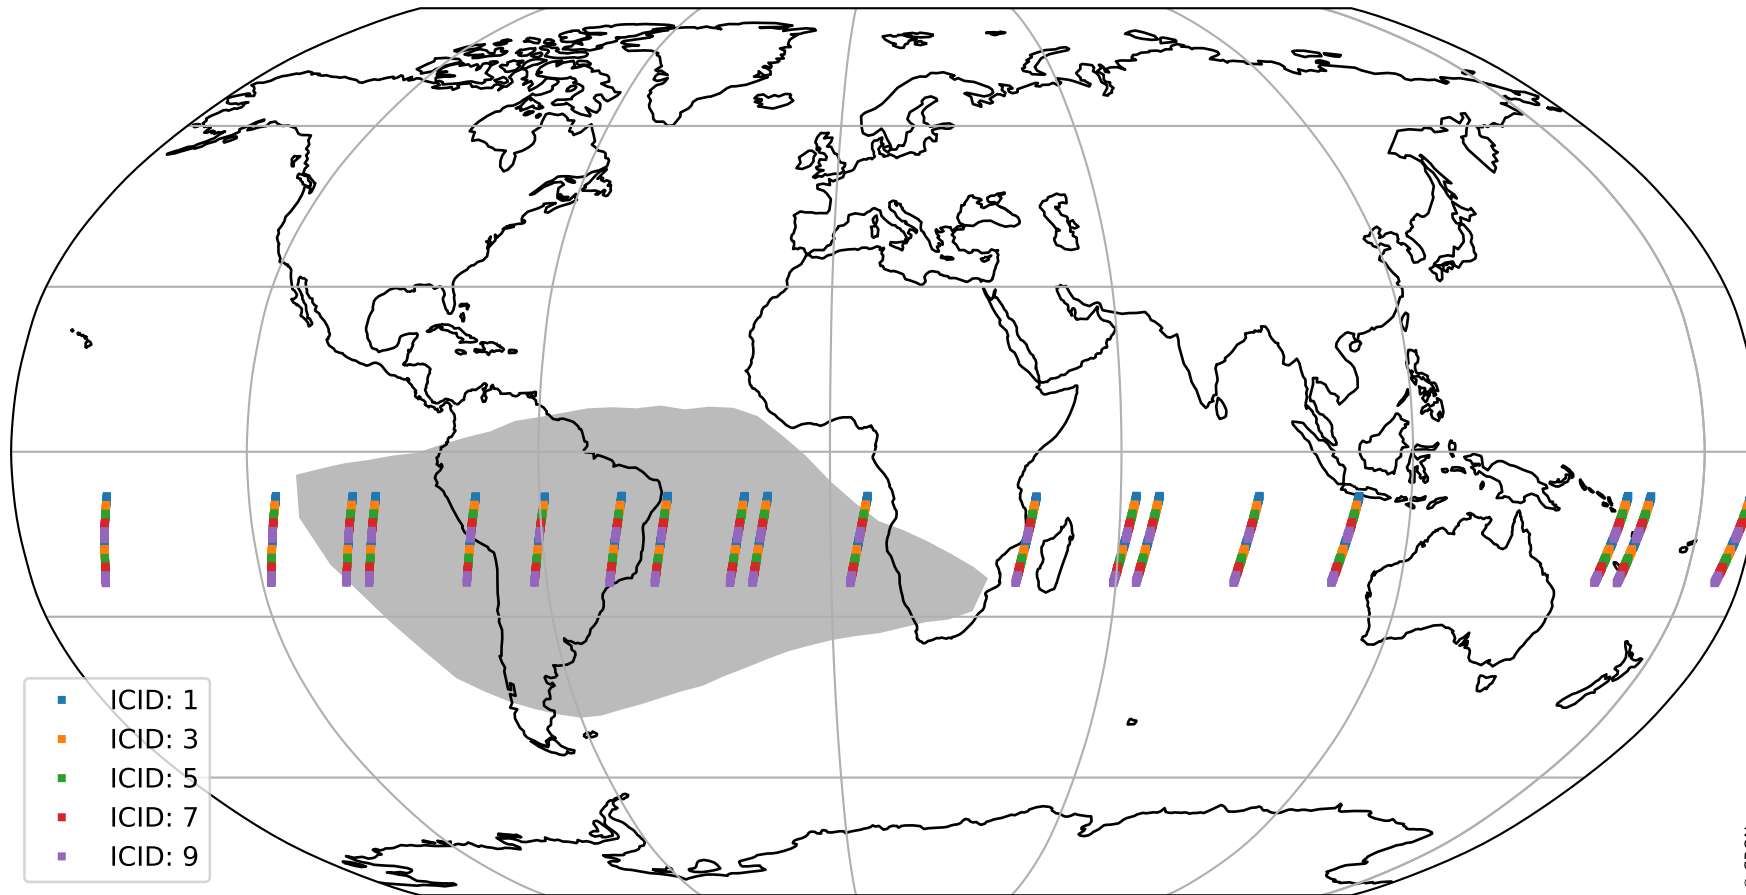

Tropomi SWIR offset (beta nominal)

orbits : 19 in [8677, 8722]
coverage : 2019-06-17 / 2019-06-20
median : 0.52598 V
spread : 0.035917 V
created : 2023-08-22T11:03:34

value detector map

Tropomi SWIR offset (beta nominal)

orbits : 19 in [8677, 8722]
coverage : 2019-06-17 / 2019-06-20
median : 0.035506 mV
spread : 0.020674 mV
created : 2023-08-22T11:03:34

Tropomi SWIR offset (beta nominal)

orbits : 19 in [8677, 8722]
coverage : 2019-06-17 / 2019-06-20
median : -0.042546 mV
spread : 0.34857 mV
created : 2023-08-22T11:03:35

value compared with SWIR offset CKD

Tropomi SWIR offset (beta nominal) ground-tracks of Sentinel-5P

orbits : 19 in [8677, 8722]
coverage : 2019-06-17 / 2019-06-20
created : 2023-08-22T11:03:35

Tropomi SWIR offset (beta nominal)

orbits : [1867, 8722]
coverage : 2018-02-20 / 2019-06-20
created : 2023-08-22T11:03:35

trend of detector median & temperatures