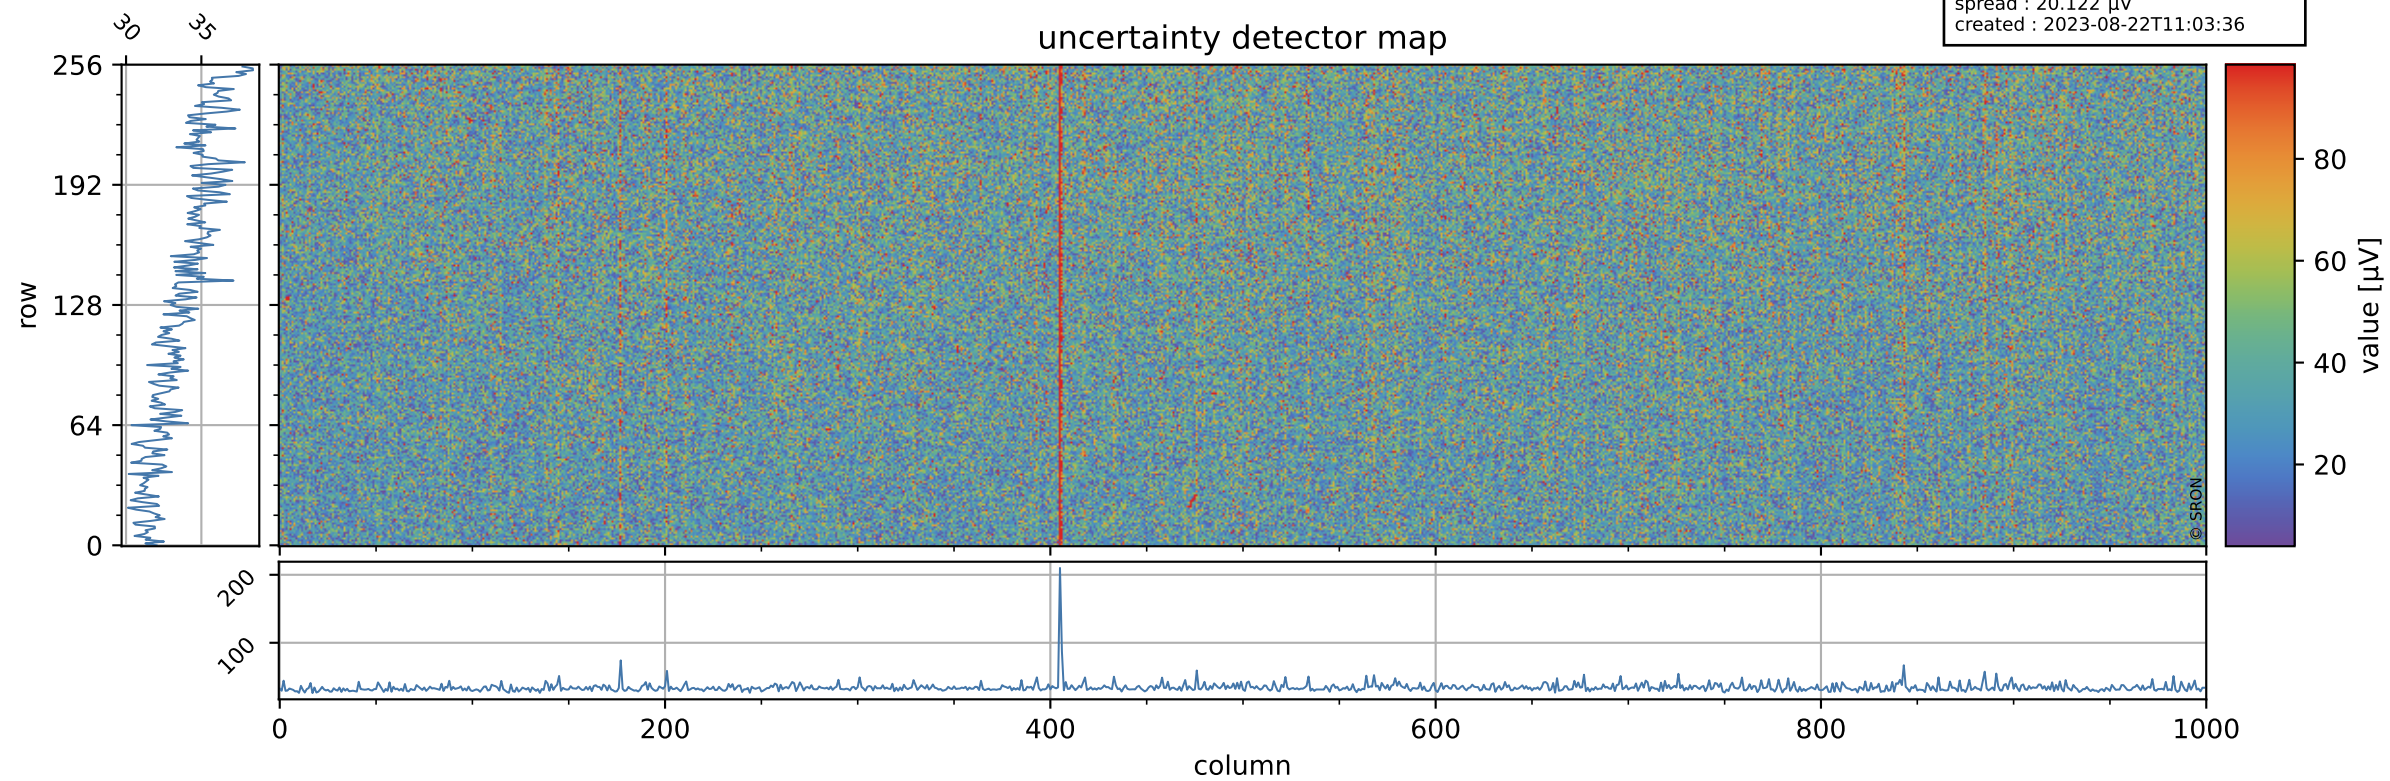

Tropomi SWIR offset (beta nominal)

orbits : 20 in [8722, 8767]
coverage : 2019-06-20 / 2019-06-23
median : 0.52594 V
spread : 0.035917 V
created : 2023-08-22T11:03:36

value detector map

Tropomi SWIR offset (beta nominal)

orbits : 20 in [8722, 8767]
coverage : 2019-06-20 / 2019-06-23
median : 34.412 μV
spread : 20.122 μV
created : 2023-08-22T11:03:36

Tropomi SWIR offset (beta nominal)

orbits : 20 in [8722, 8767]
coverage : 2019-06-20 / 2019-06-23
median : -0.082663 mV
spread : 0.34733 mV
created : 2023-08-22T11:03:36

value compared with SWIR offset CKD

Tropomi SWIR offset (beta nominal) ground-tracks of Sentinel-5P

orbits : 20 in [8722, 8767]
coverage : 2019-06-20 / 2019-06-23
created : 2023-08-22T11:03:37

Tropomi SWIR offset (beta nominal)

orbits : [1867, 8767]
coverage : 2018-02-20 / 2019-06-23
created : 2023-08-22T11:03:37

trend of detector median & temperatures