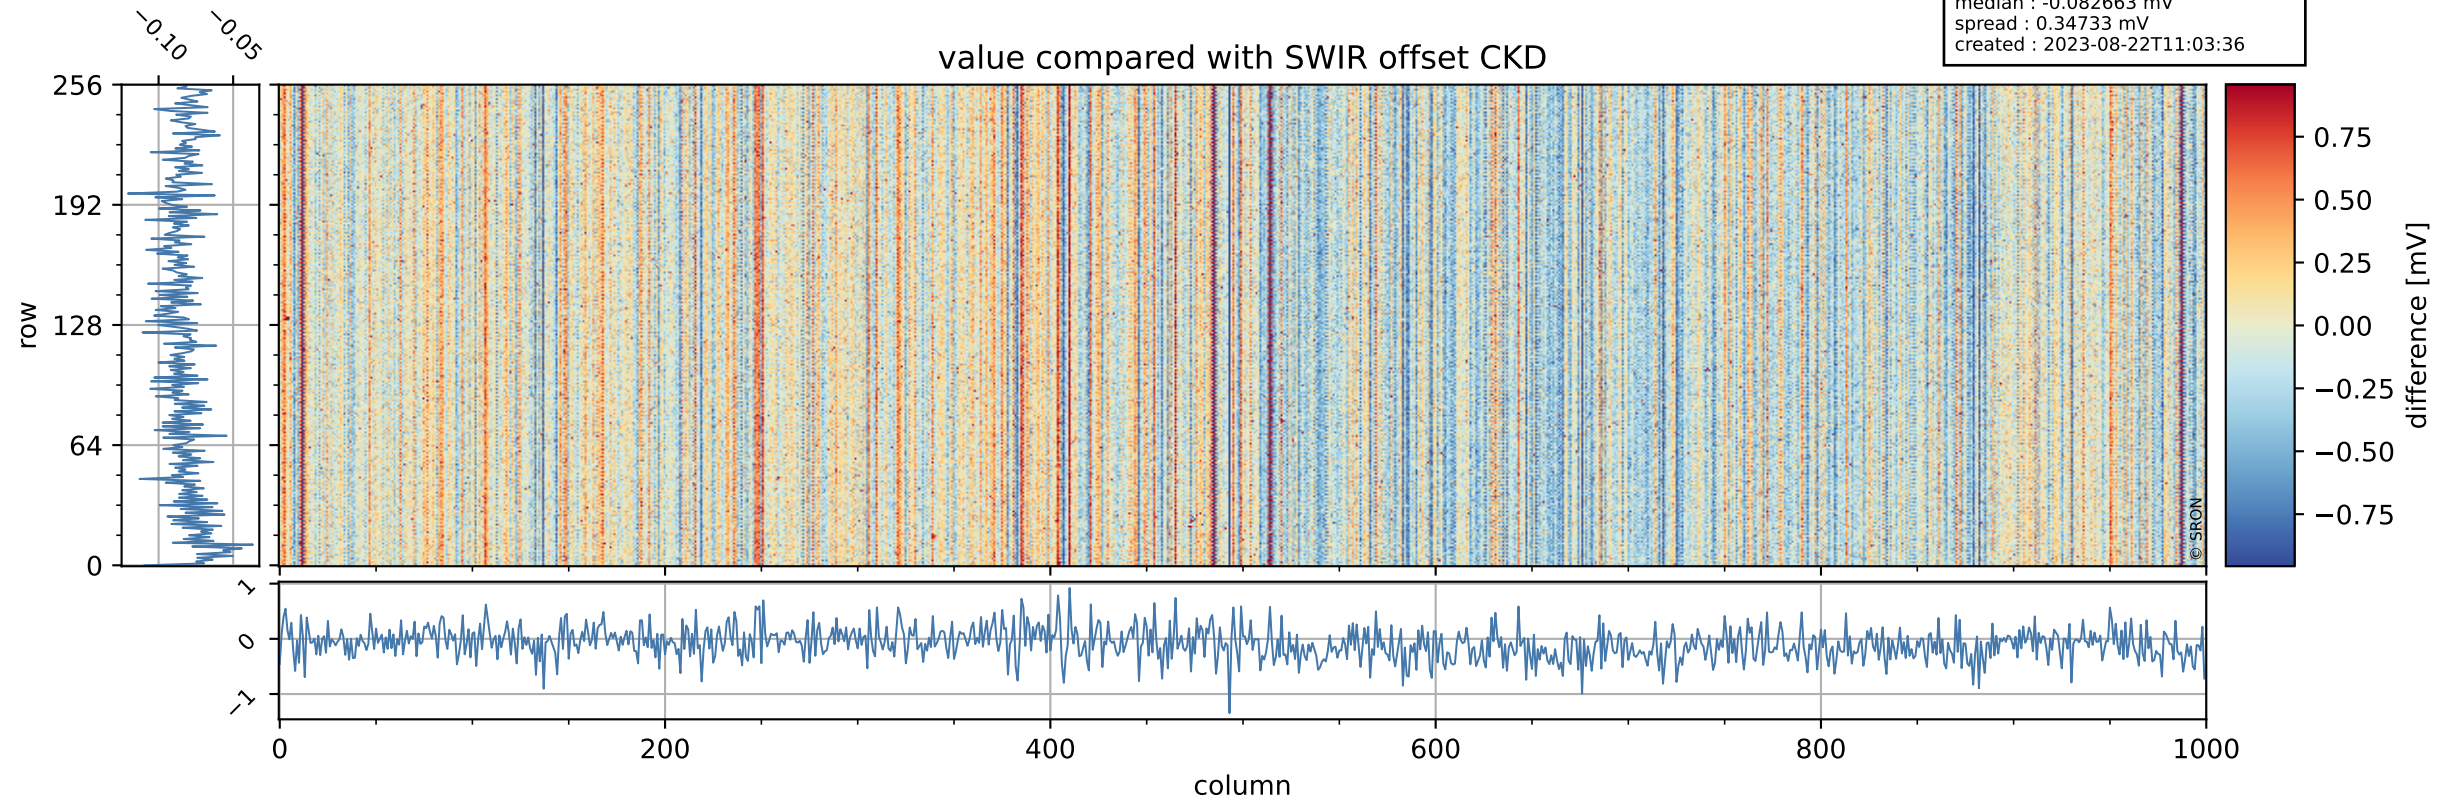

Tropomi SWIR offset (beta nominal)

orbits : 20 in [8722, 8767]
coverage : 2019-06-20 / 2019-06-23
median : 0.52594 V
spread : 0.035917 V
created : 2023-08-22T11:03:36

value detector map

Tropomi SWIR offset (beta nominal)

orbits : 20 in [8722, 8767]
coverage : 2019-06-20 / 2019-06-23
median : 34.412 μV
spread : 20.122 μV
created : 2023-08-22T11:03:36

Tropomi SWIR offset (beta nominal)

orbits : 20 in [8722, 8767]
coverage : 2019-06-20 / 2019-06-23
median : -0.082663 mV
spread : 0.34733 mV
created : 2023-08-22T11:03:36

value compared with SWIR offset CKD

Tropomi SWIR offset (beta nominal) ground-tracks of Sentinel-5P

orbits : 20 in [8722, 8767]
coverage : 2019-06-20 / 2019-06-23
created : 2023-08-22T11:03:37

Tropomi SWIR offset (beta nominal)

orbits : [1867, 8767]
coverage : 2018-02-20 / 2019-06-23
created : 2023-08-22T11:03:37

trend of detector median & temperatures