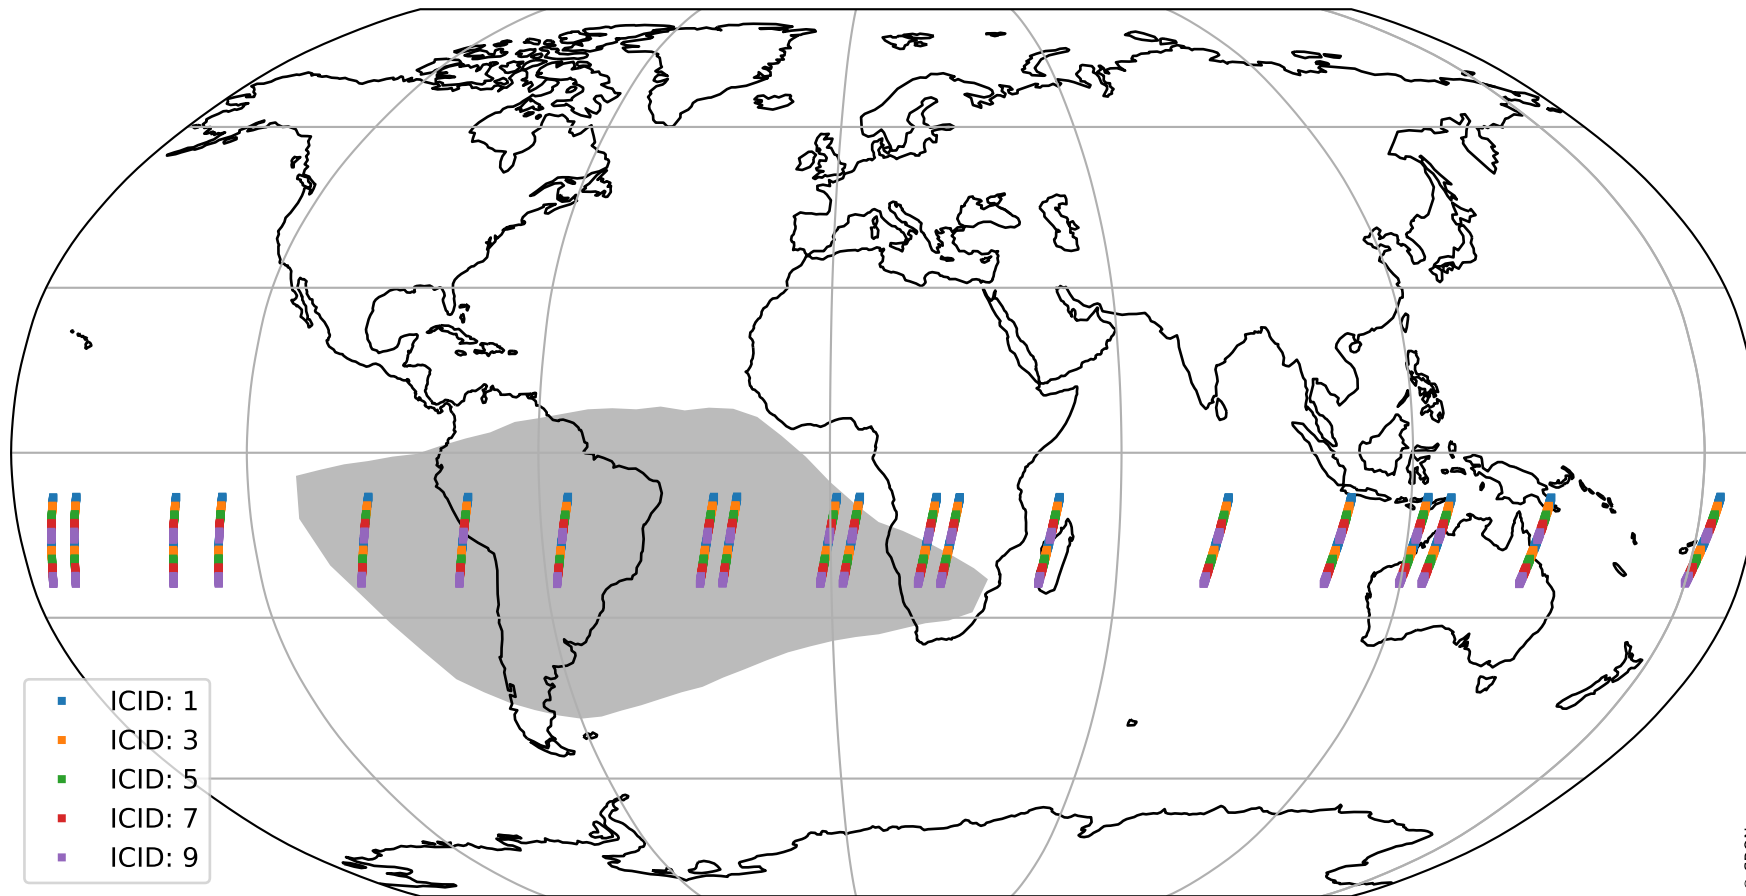

Tropomi SWIR offset (beta nominal)

orbits : 20 in [8722, 8767]
coverage : 2019-06-20 / 2019-06-23
median : 0.52594 V
spread : 0.035917 V
created : 2023-08-22T11:03:36

value detector map

Tropomi SWIR offset (beta nominal)

orbits : 20 in [8722, 8767]
coverage : 2019-06-20 / 2019-06-23
median : 34.412 μV
spread : 20.122 μV
created : 2023-08-22T11:03:36

Tropomi SWIR offset (beta nominal)

orbits : 20 in [8722, 8767]
coverage : 2019-06-20 / 2019-06-23
median : -0.082663 mV
spread : 0.34733 mV
created : 2023-08-22T11:03:36

value compared with SWIR offset CKD

Tropomi SWIR offset (beta nominal) ground-tracks of Sentinel-5P

orbits : 20 in [8722, 8767]
coverage : 2019-06-20 / 2019-06-23
created : 2023-08-22T11:03:37

Tropomi SWIR offset (beta nominal)

orbits : [1867, 8767]
coverage : 2018-02-20 / 2019-06-23
created : 2023-08-22T11:03:37

trend of detector median & temperatures