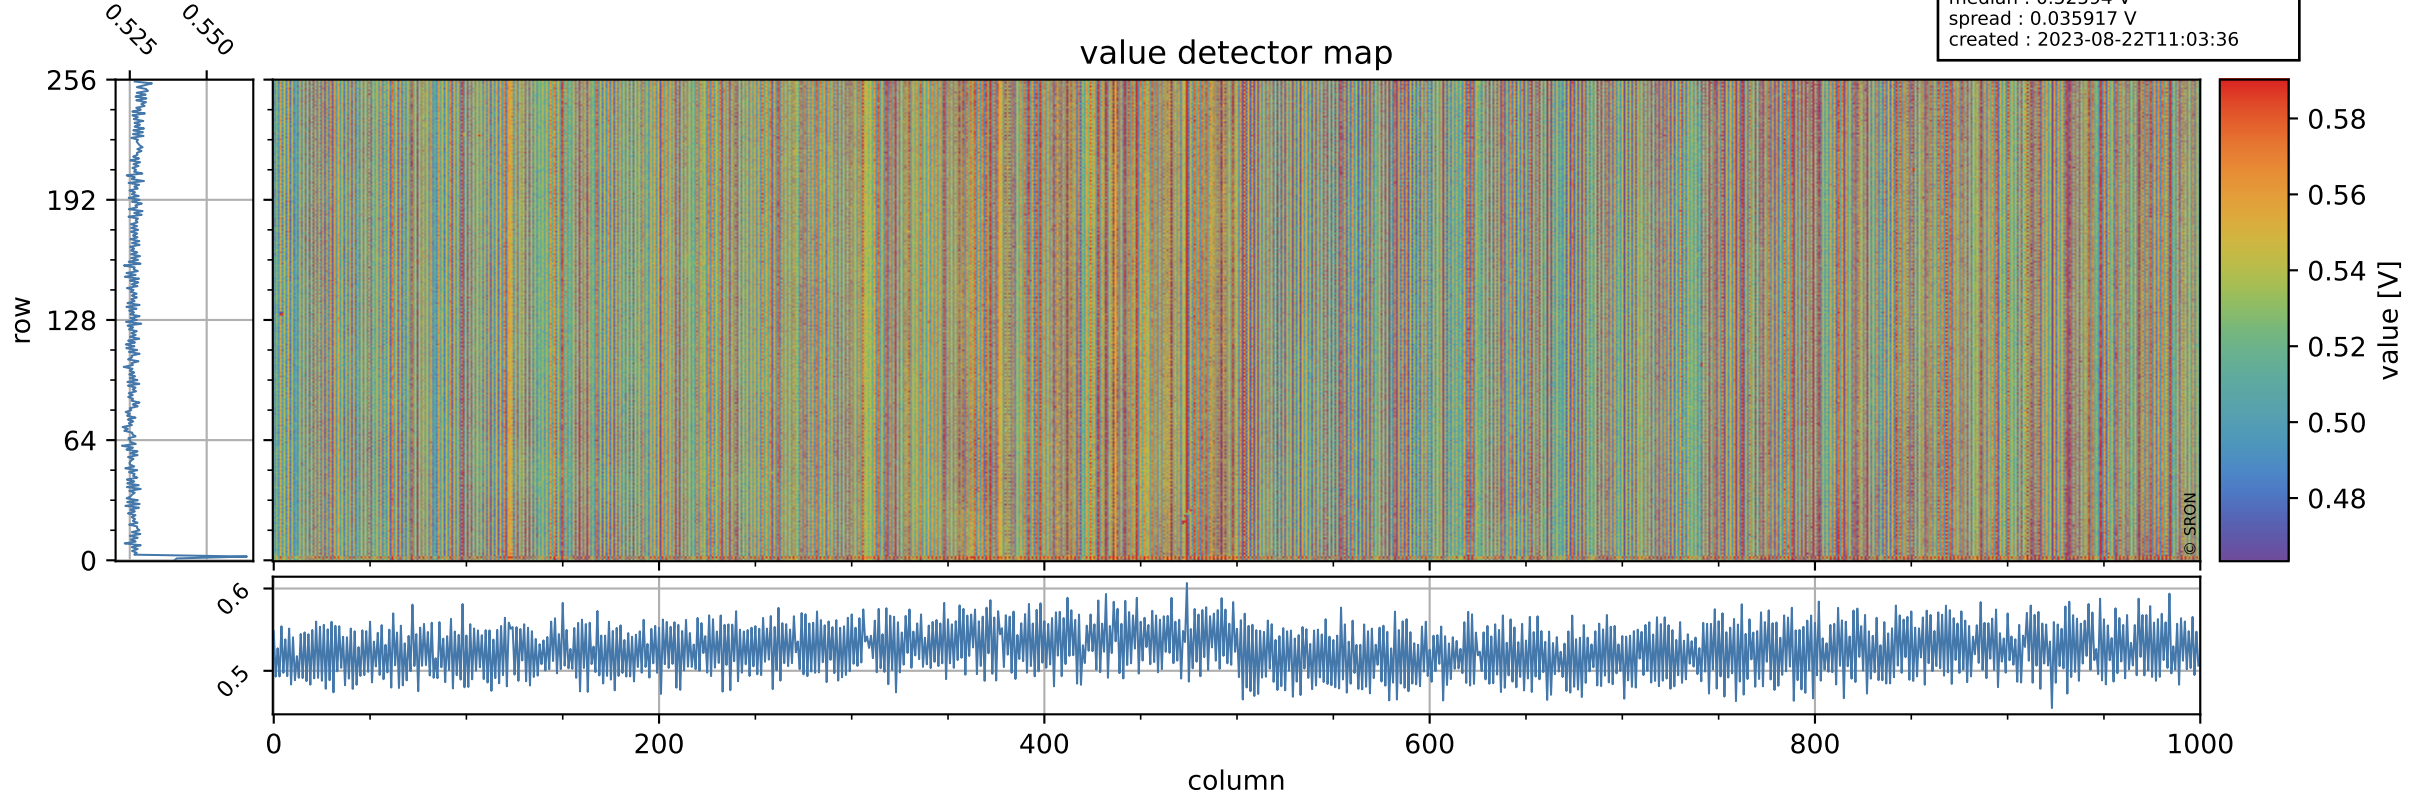

Tropomi SWIR offset (beta nominal)

orbits : 20 in [8722, 8767]
coverage : 2019-06-20 / 2019-06-23
median : 0.52594 V
spread : 0.035917 V
created : 2023-08-22T11:03:36

value detector map

Tropomi SWIR offset (beta nominal)

orbits : 20 in [8722, 8767]
coverage : 2019-06-20 / 2019-06-23
median : 34.412 μV
spread : 20.122 μV
created : 2023-08-22T11:03:36

Tropomi SWIR offset (beta nominal)

orbits : 20 in [8722, 8767]
coverage : 2019-06-20 / 2019-06-23
median : -0.082663 mV
spread : 0.34733 mV
created : 2023-08-22T11:03:36

value compared with SWIR offset CKD

Tropomi SWIR offset (beta nominal) ground-tracks of Sentinel-5P

orbits : 20 in [8722, 8767]
coverage : 2019-06-20 / 2019-06-23
created : 2023-08-22T11:03:37

Tropomi SWIR offset (beta nominal)

orbits : [1867, 8767]
coverage : 2018-02-20 / 2019-06-23
created : 2023-08-22T11:03:37

trend of detector median & temperatures