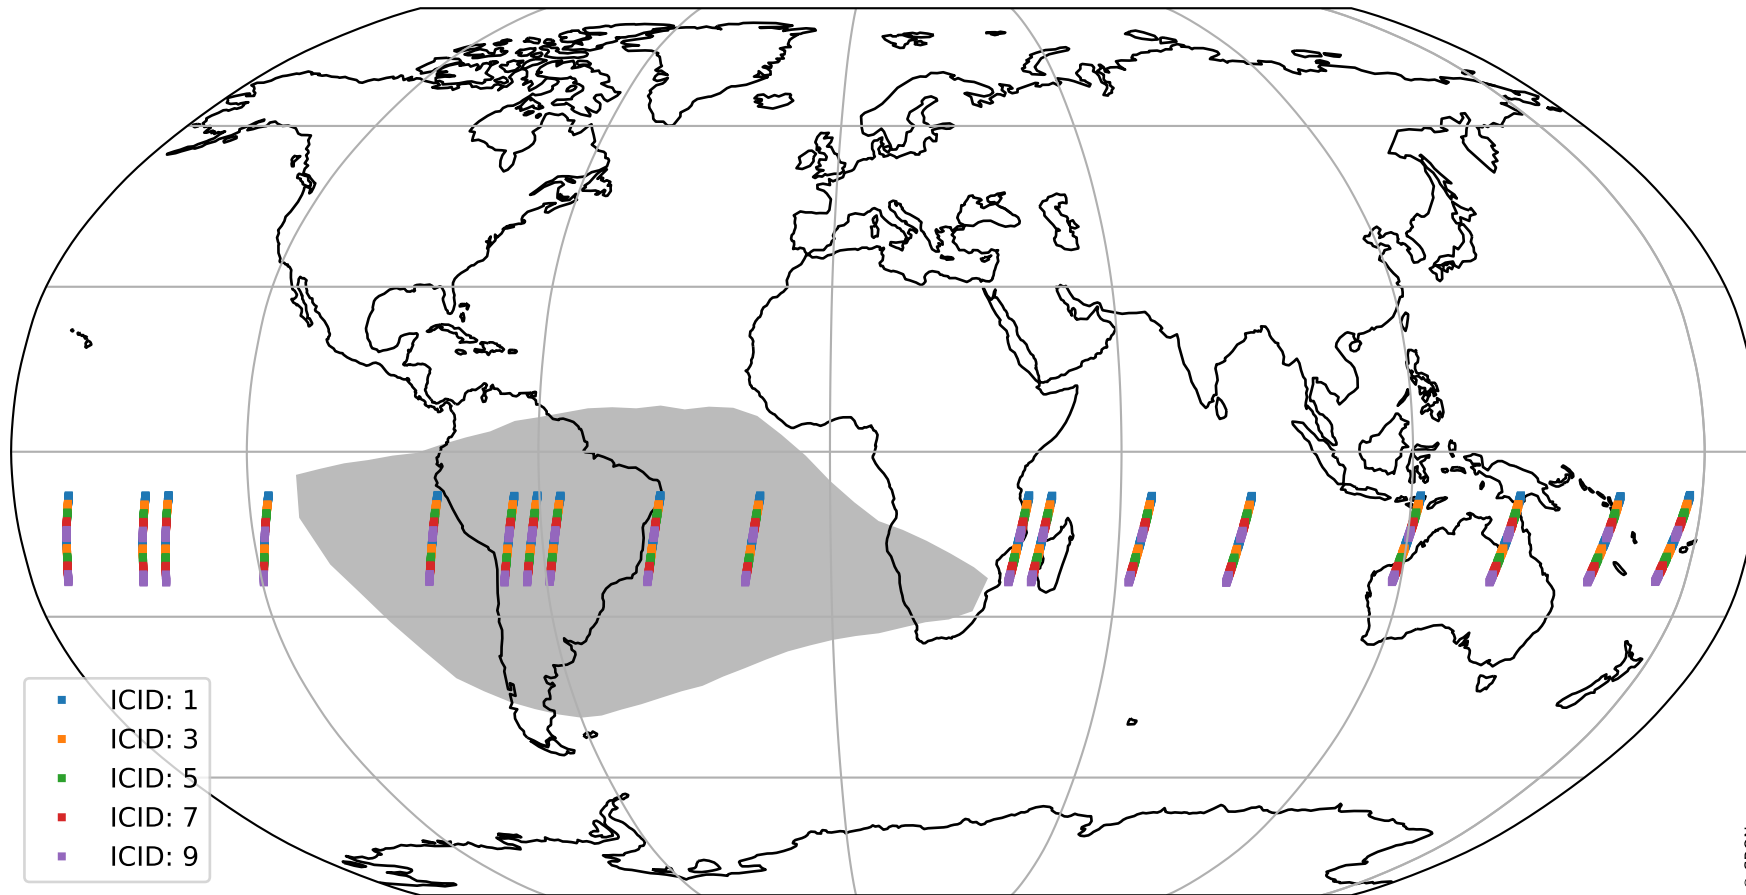

Tropomi SWIR offset (beta nominal)

orbits : 18 in [8767, 8812]
coverage : 2019-06-23 / 2019-06-26
median : 0.52591 V
spread : 0.035914 V
created : 2023-08-22T11:03:38

value detector map

Tropomi SWIR offset (beta nominal)

orbits : 18 in [8767, 8812]
coverage : 2019-06-23 / 2019-06-26
median : 33.012 μV
spread : 19.245 μV
created : 2023-08-22T11:03:38

Tropomi SWIR offset (beta nominal)

orbits : 18 in [8767, 8812]
coverage : 2019-06-23 / 2019-06-26
median : -0.11035 mV
spread : 0.34953 mV
created : 2023-08-22T11:03:38

value compared with SWIR offset CKD

Tropomi SWIR offset (beta nominal) ground-tracks of Sentinel-5P

orbits : 18 in [8767, 8812]
coverage : 2019-06-23 / 2019-06-26
created : 2023-08-22T11:03:39

Tropomi SWIR offset (beta nominal)

orbits : [1867, 8812]
coverage : 2018-02-20 / 2019-06-26
created : 2023-08-22T11:03:39

trend of detector median & temperatures