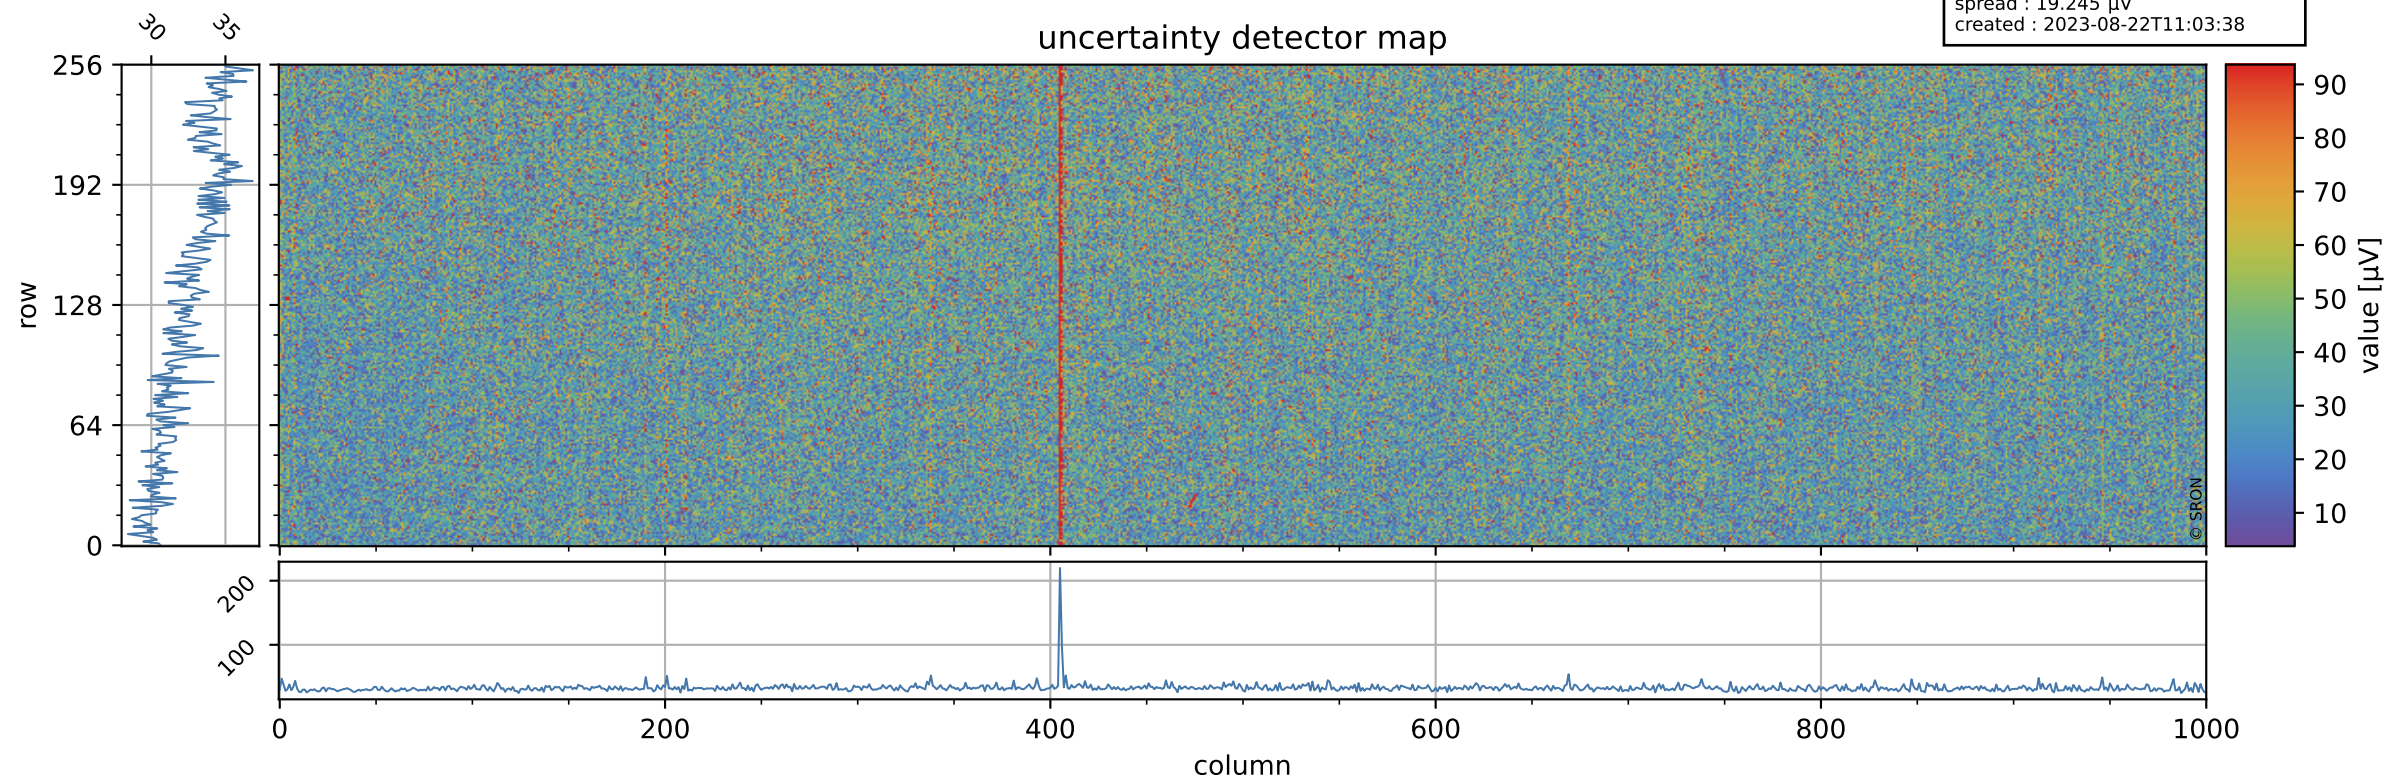

Tropomi SWIR offset (beta nominal)

orbits : 18 in [8767, 8812]
coverage : 2019-06-23 / 2019-06-26
median : 0.52591 V
spread : 0.035914 V
created : 2023-08-22T11:03:38

value detector map

Tropomi SWIR offset (beta nominal)

orbits : 18 in [8767, 8812]
coverage : 2019-06-23 / 2019-06-26
median : 33.012 μV
spread : 19.245 μV
created : 2023-08-22T11:03:38

Tropomi SWIR offset (beta nominal)

orbits : 18 in [8767, 8812]
coverage : 2019-06-23 / 2019-06-26
median : -0.11035 mV
spread : 0.34953 mV
created : 2023-08-22T11:03:38

value compared with SWIR offset CKD

Tropomi SWIR offset (beta nominal) ground-tracks of Sentinel-5P

orbits : 18 in [8767, 8812]
coverage : 2019-06-23 / 2019-06-26
created : 2023-08-22T11:03:39

Tropomi SWIR offset (beta nominal)

orbits : [1867, 8812]
coverage : 2018-02-20 / 2019-06-26
created : 2023-08-22T11:03:39

trend of detector median & temperatures