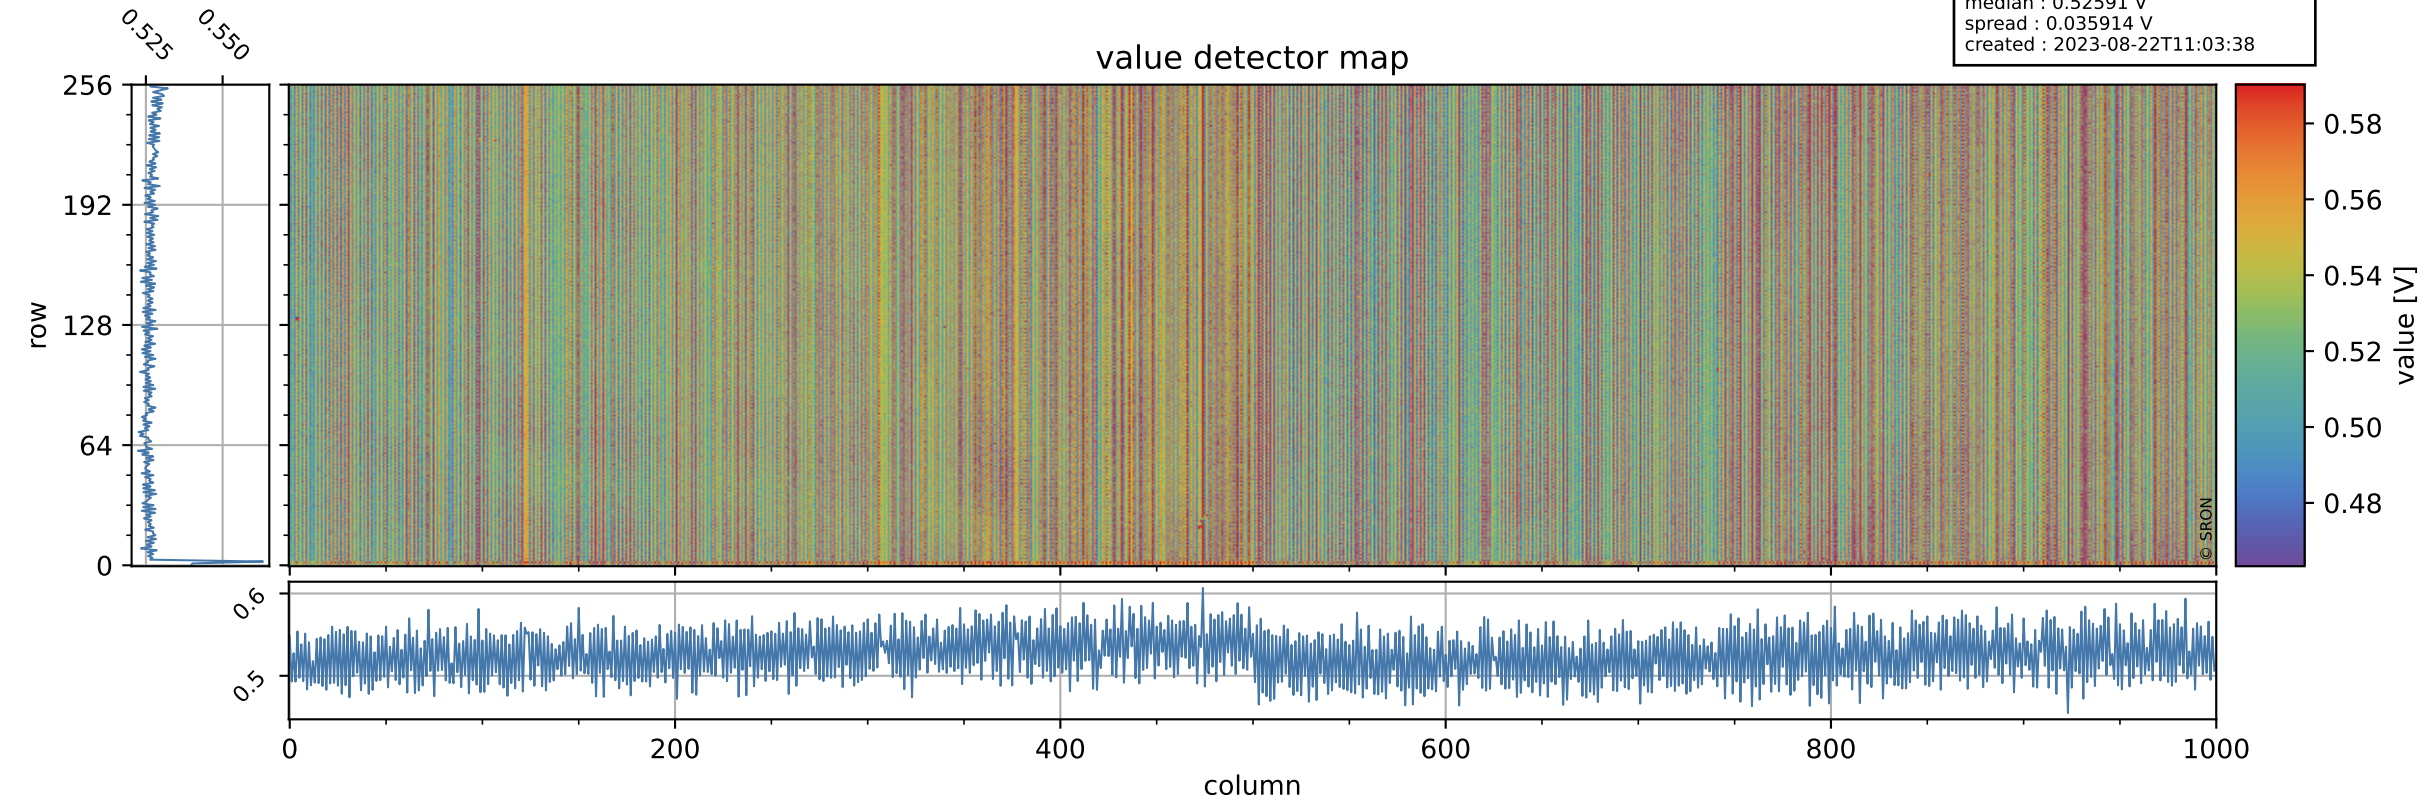

Tropomi SWIR offset (beta nominal)

orbits : 18 in [8767, 8812]
coverage : 2019-06-23 / 2019-06-26
median : 0.52591 V
spread : 0.035914 V
created : 2023-08-22T11:03:38

value detector map

Tropomi SWIR offset (beta nominal)

orbits : 18 in [8767, 8812]
coverage : 2019-06-23 / 2019-06-26
median : 33.012 μV
spread : 19.245 μV
created : 2023-08-22T11:03:38

Tropomi SWIR offset (beta nominal)

orbits : 18 in [8767, 8812]
coverage : 2019-06-23 / 2019-06-26
median : -0.11035 mV
spread : 0.34953 mV
created : 2023-08-22T11:03:38

value compared with SWIR offset CKD

Tropomi SWIR offset (beta nominal) ground-tracks of Sentinel-5P

orbits : 18 in [8767, 8812]
coverage : 2019-06-23 / 2019-06-26
created : 2023-08-22T11:03:39

Tropomi SWIR offset (beta nominal)

orbits : [1867, 8812]
coverage : 2018-02-20 / 2019-06-26
created : 2023-08-22T11:03:39

trend of detector median & temperatures