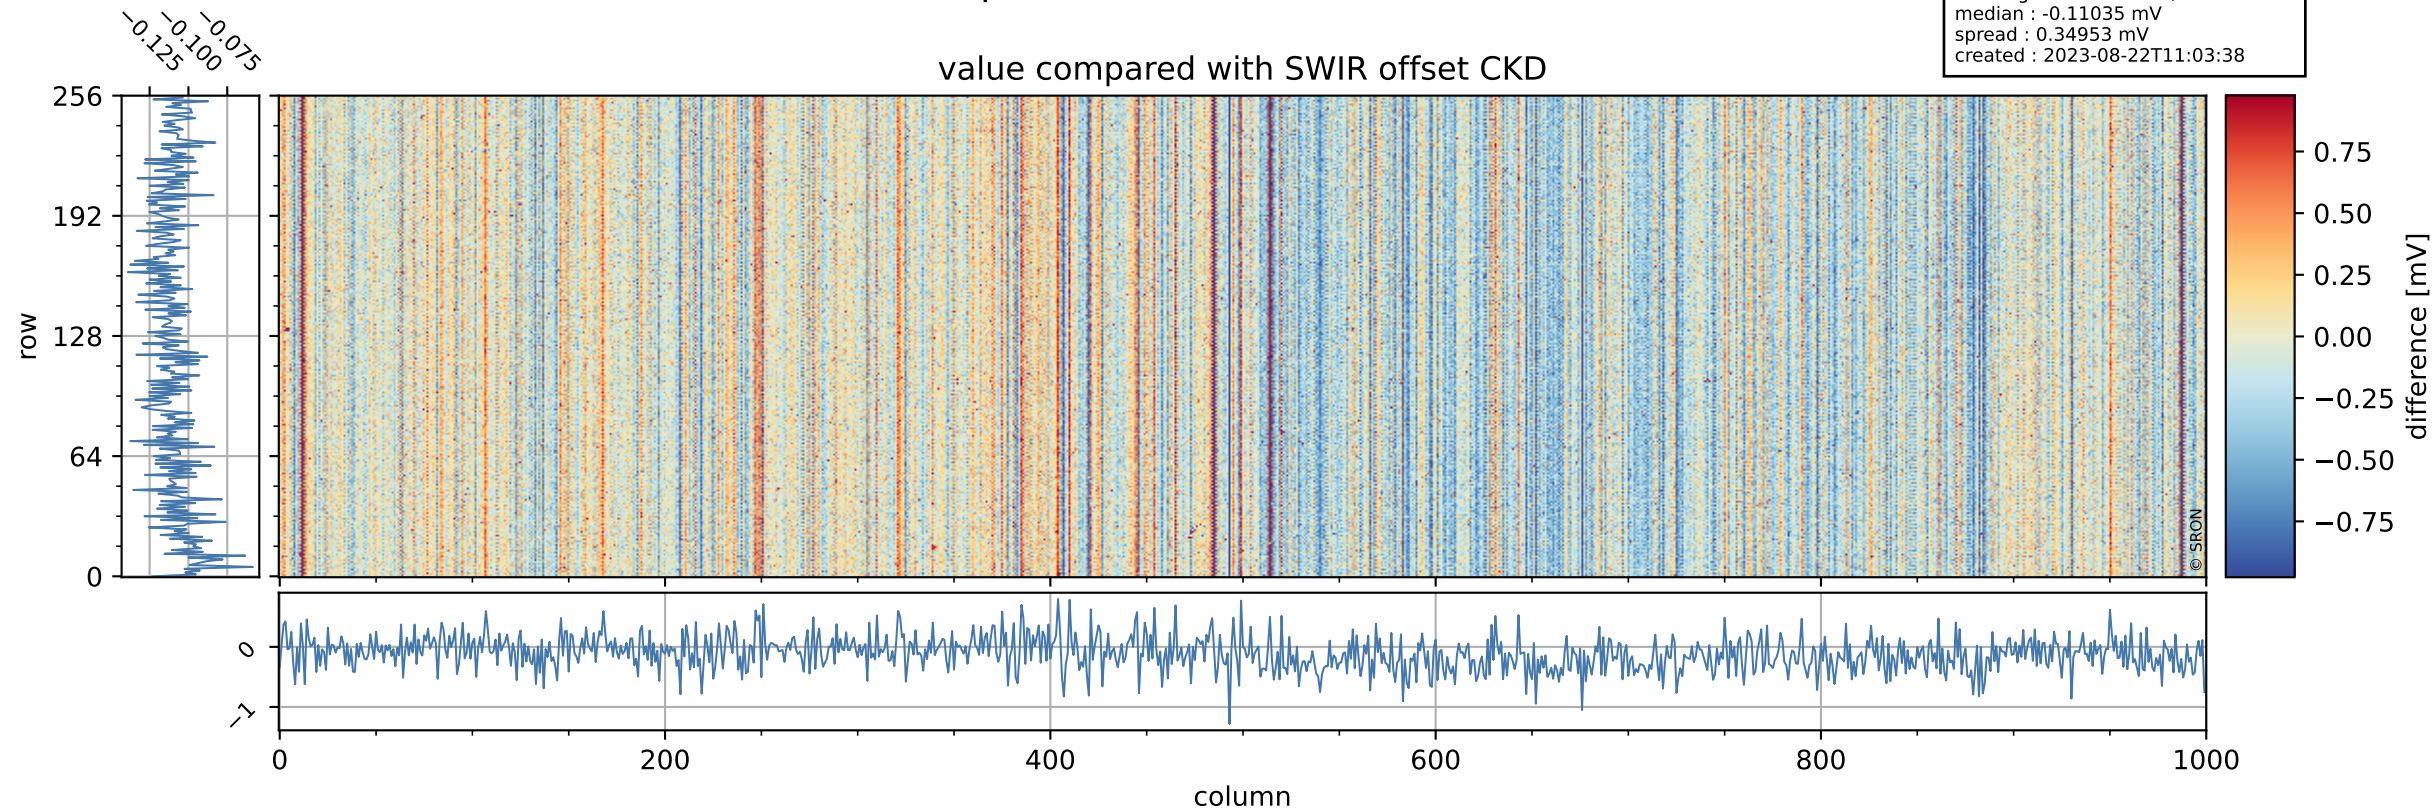

Tropomi SWIR offset (beta nominal)

orbits : 18 in [8767, 8812]
coverage : 2019-06-23 / 2019-06-26
median : 0.52591 V
spread : 0.035914 V
created : 2023-08-22T11:03:38

value detector map

Tropomi SWIR offset (beta nominal)

orbits : 18 in [8767, 8812]
coverage : 2019-06-23 / 2019-06-26
median : 33.012 μV
spread : 19.245 μV
created : 2023-08-22T11:03:38

Tropomi SWIR offset (beta nominal)

orbits : 18 in [8767, 8812]
coverage : 2019-06-23 / 2019-06-26
median : -0.11035 mV
spread : 0.34953 mV
created : 2023-08-22T11:03:38

value compared with SWIR offset CKD

Tropomi SWIR offset (beta nominal) ground-tracks of Sentinel-5P

orbits : 18 in [8767, 8812]
coverage : 2019-06-23 / 2019-06-26
created : 2023-08-22T11:03:39

Tropomi SWIR offset (beta nominal)

orbits : [1867, 8812]
coverage : 2018-02-20 / 2019-06-26
created : 2023-08-22T11:03:39

trend of detector median & temperatures