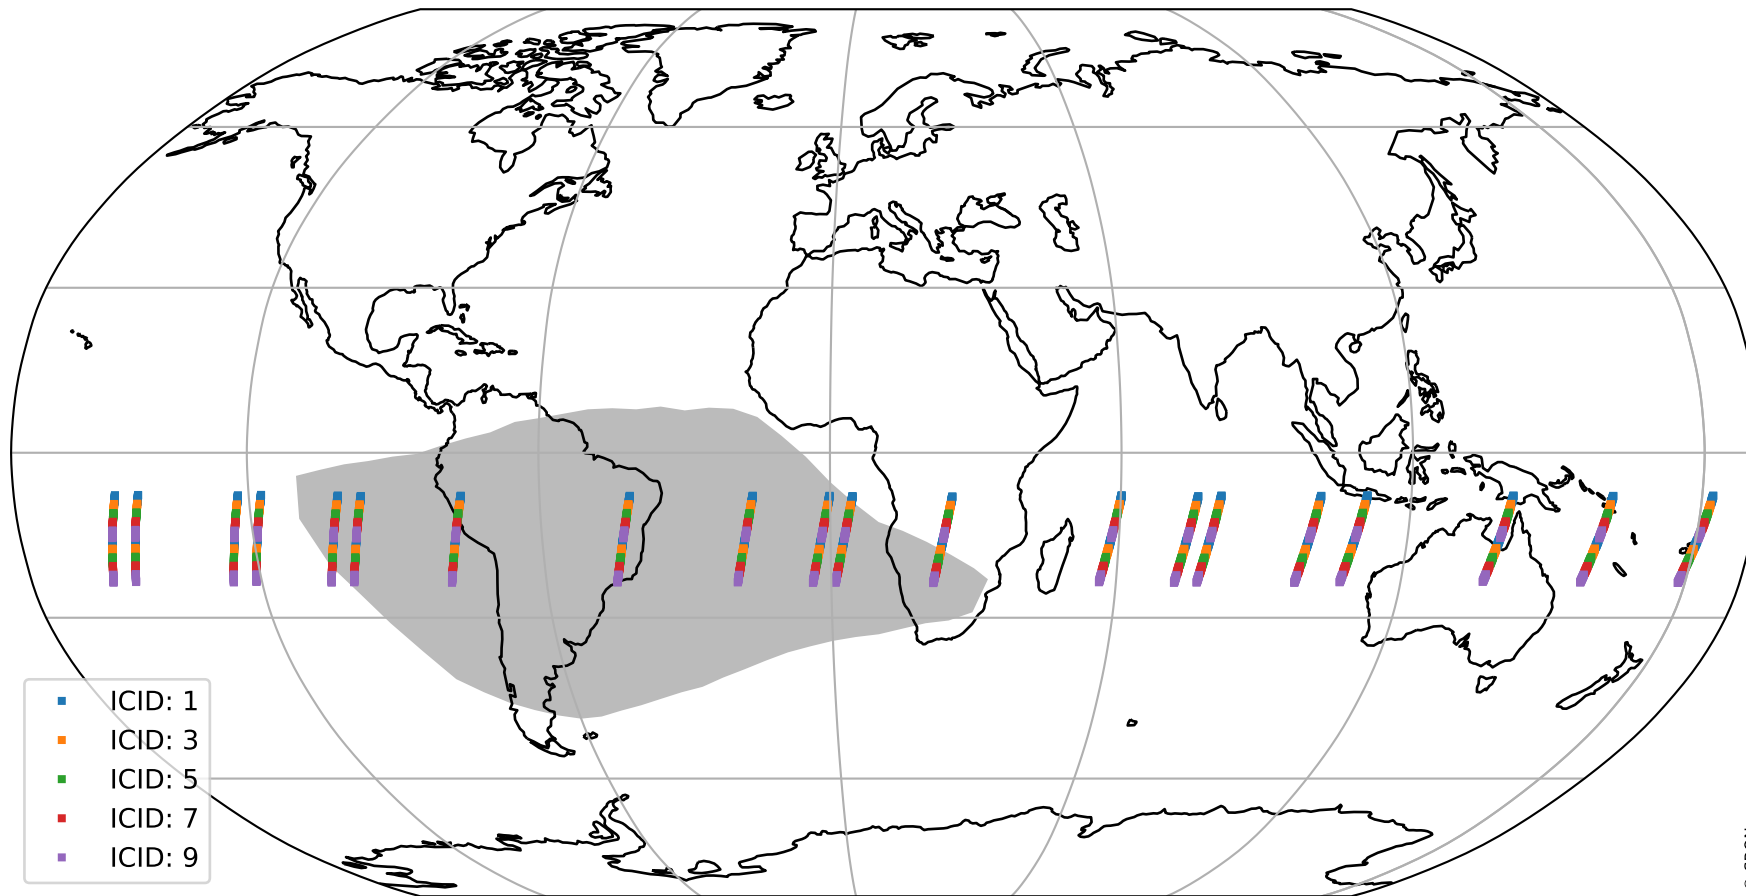

# Tropomi SWIR offset (beta nominal)

orbits : 20 in [8812, 8857]  
coverage : 2019-06-26 / 2019-06-29  
median : 33.643  $\mu\text{V}$   
spread : 19.681  $\mu\text{V}$   
created : 2023-08-22T11:03:40

# Tropomi SWIR offset (beta nominal)

orbits : 20 in [8812, 8857]  
coverage : 2019-06-26 / 2019-06-29  
median : -0.074631 mV  
spread : 0.34824 mV  
created : 2023-08-22T11:03:40

value compared with SWIR offset CKD

# Tropomi SWIR offset (beta nominal) ground-tracks of Sentinel-5P

orbits : 20 in [8812, 8857]  
coverage : 2019-06-26 / 2019-06-29  
created : 2023-08-22T11:03:41

# Tropomi SWIR offset (beta nominal)

orbits : [1867, 8857]  
coverage : 2018-02-20 / 2019-06-29  
created : 2023-08-22T11:03:41