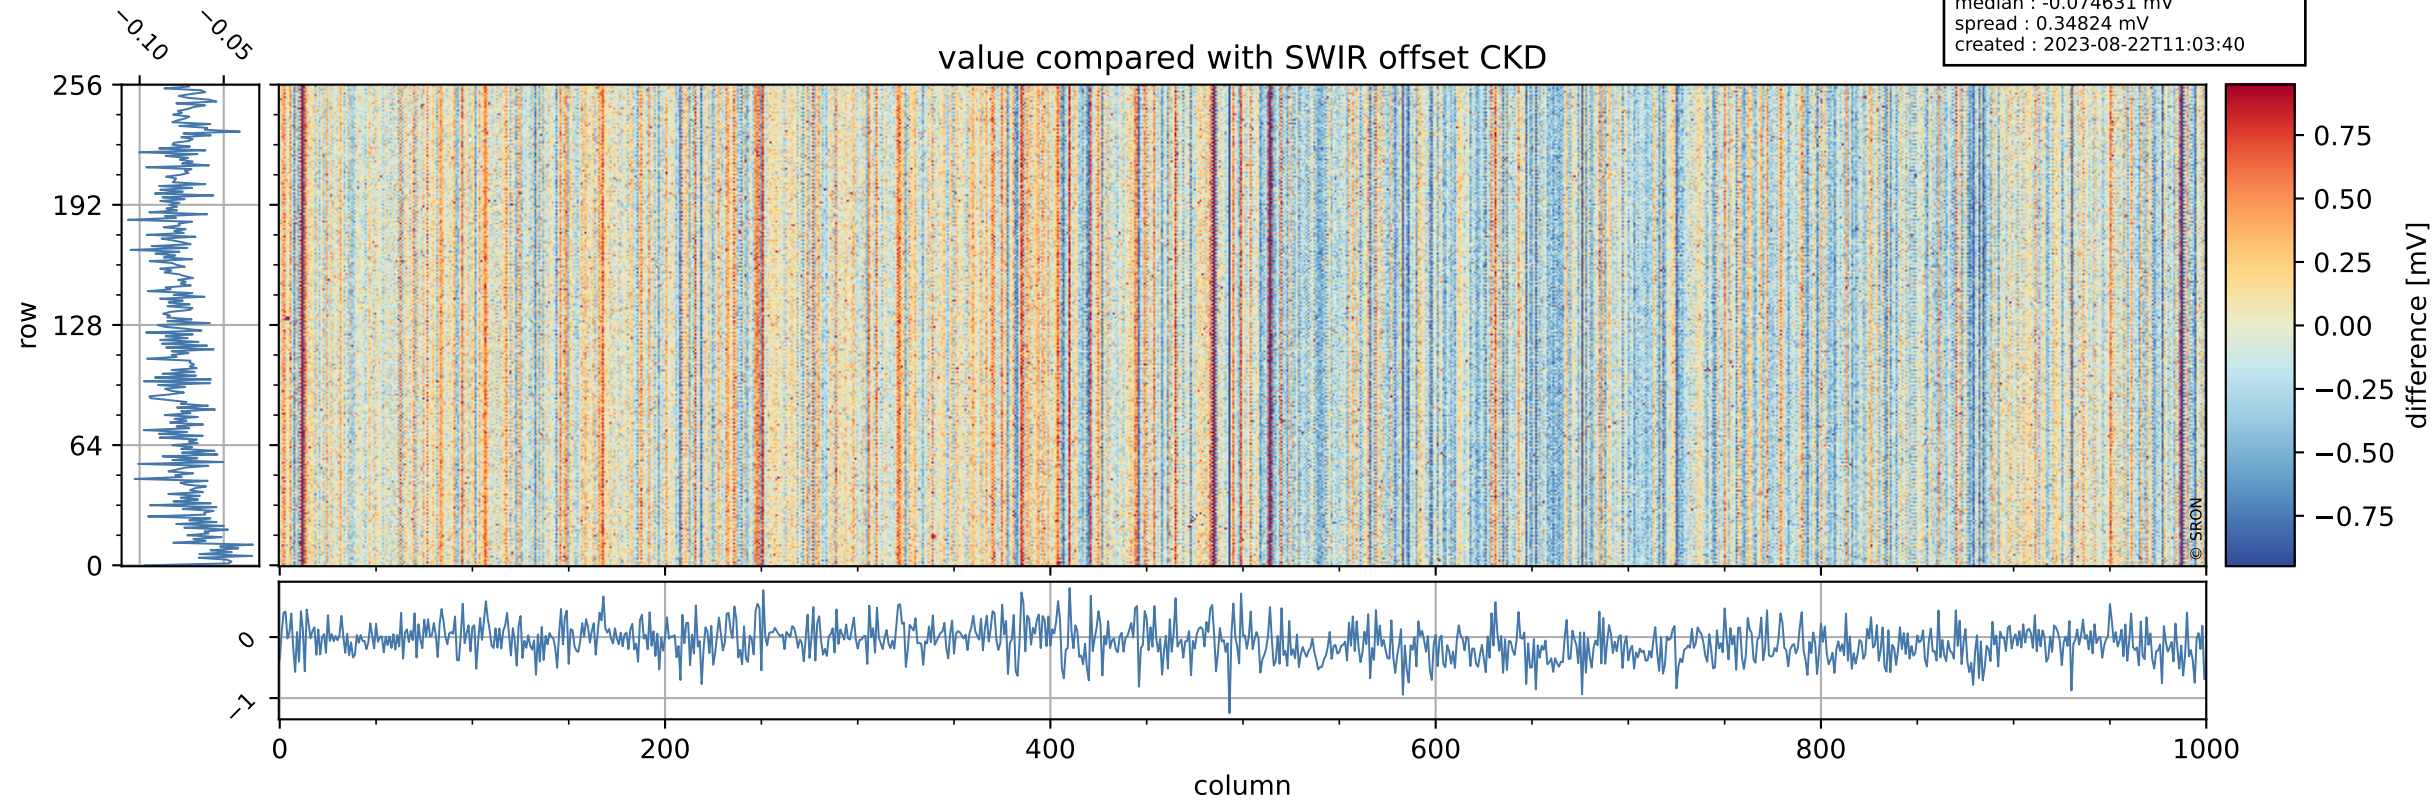

## value detector map

# Tropomi SWIR offset (beta nominal)

orbits : 20 in [8812, 8857]  
coverage : 2019-06-26 / 2019-06-29  
median : 33.643  $\mu\text{V}$   
spread : 19.681  $\mu\text{V}$   
created : 2023-08-22T11:03:40

# Tropomi SWIR offset (beta nominal)

orbits : 20 in [8812, 8857]  
coverage : 2019-06-26 / 2019-06-29  
median : -0.074631 mV  
spread : 0.34824 mV  
created : 2023-08-22T11:03:40

value compared with SWIR offset CKD

# Tropomi SWIR offset (beta nominal) ground-tracks of Sentinel-5P

orbits : 20 in [8812, 8857]  
coverage : 2019-06-26 / 2019-06-29  
created : 2023-08-22T11:03:41