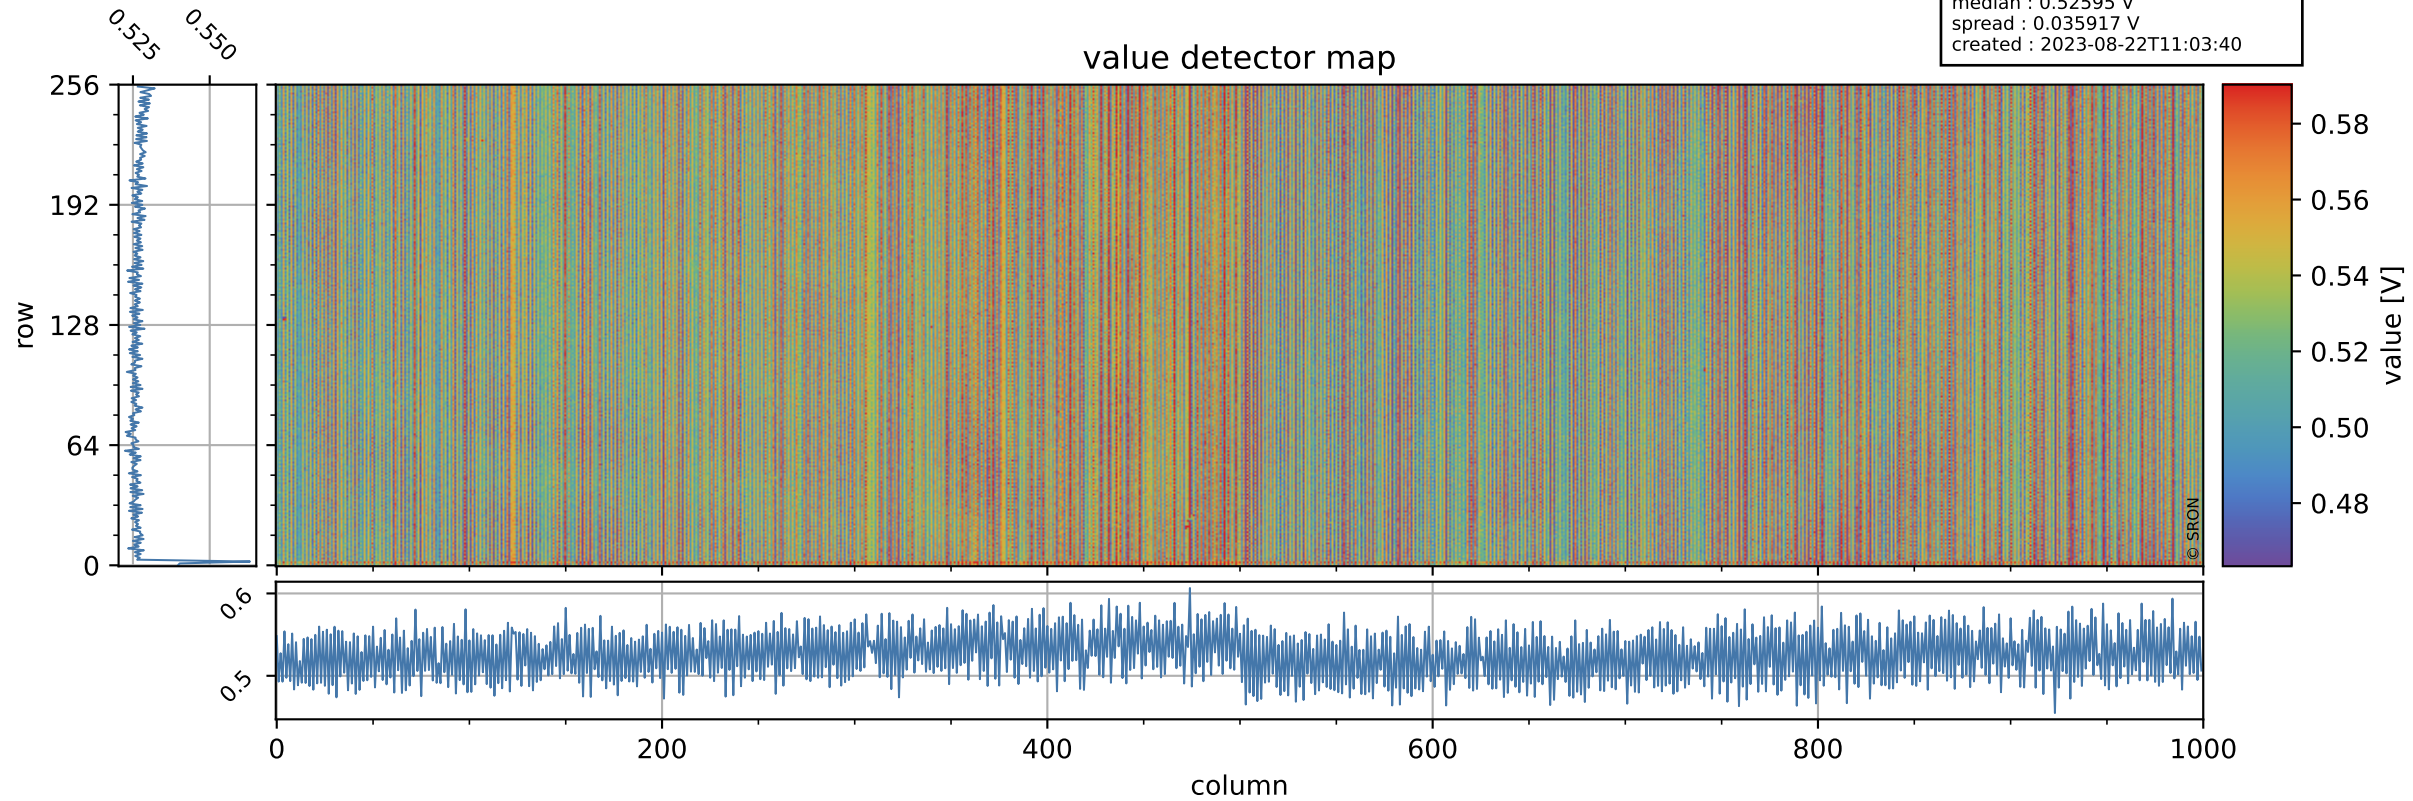

# Tropomi SWIR offset (beta nominal)

orbits : 20 in [8812, 8857]  
coverage : 2019-06-26 / 2019-06-29  
median : 0.52595 V  
spread : 0.035917 V  
created : 2023-08-22T11:03:40

## value detector map

# Tropomi SWIR offset (beta nominal)

orbits : 20 in [8812, 8857]  
coverage : 2019-06-26 / 2019-06-29  
median : 33.643  $\mu\text{V}$   
spread : 19.681  $\mu\text{V}$   
created : 2023-08-22T11:03:40

# Tropomi SWIR offset (beta nominal) ground-tracks of Sentinel-5P

orbits : 20 in [8812, 8857]  
coverage : 2019-06-26 / 2019-06-29  
created : 2023-08-22T11:03:41