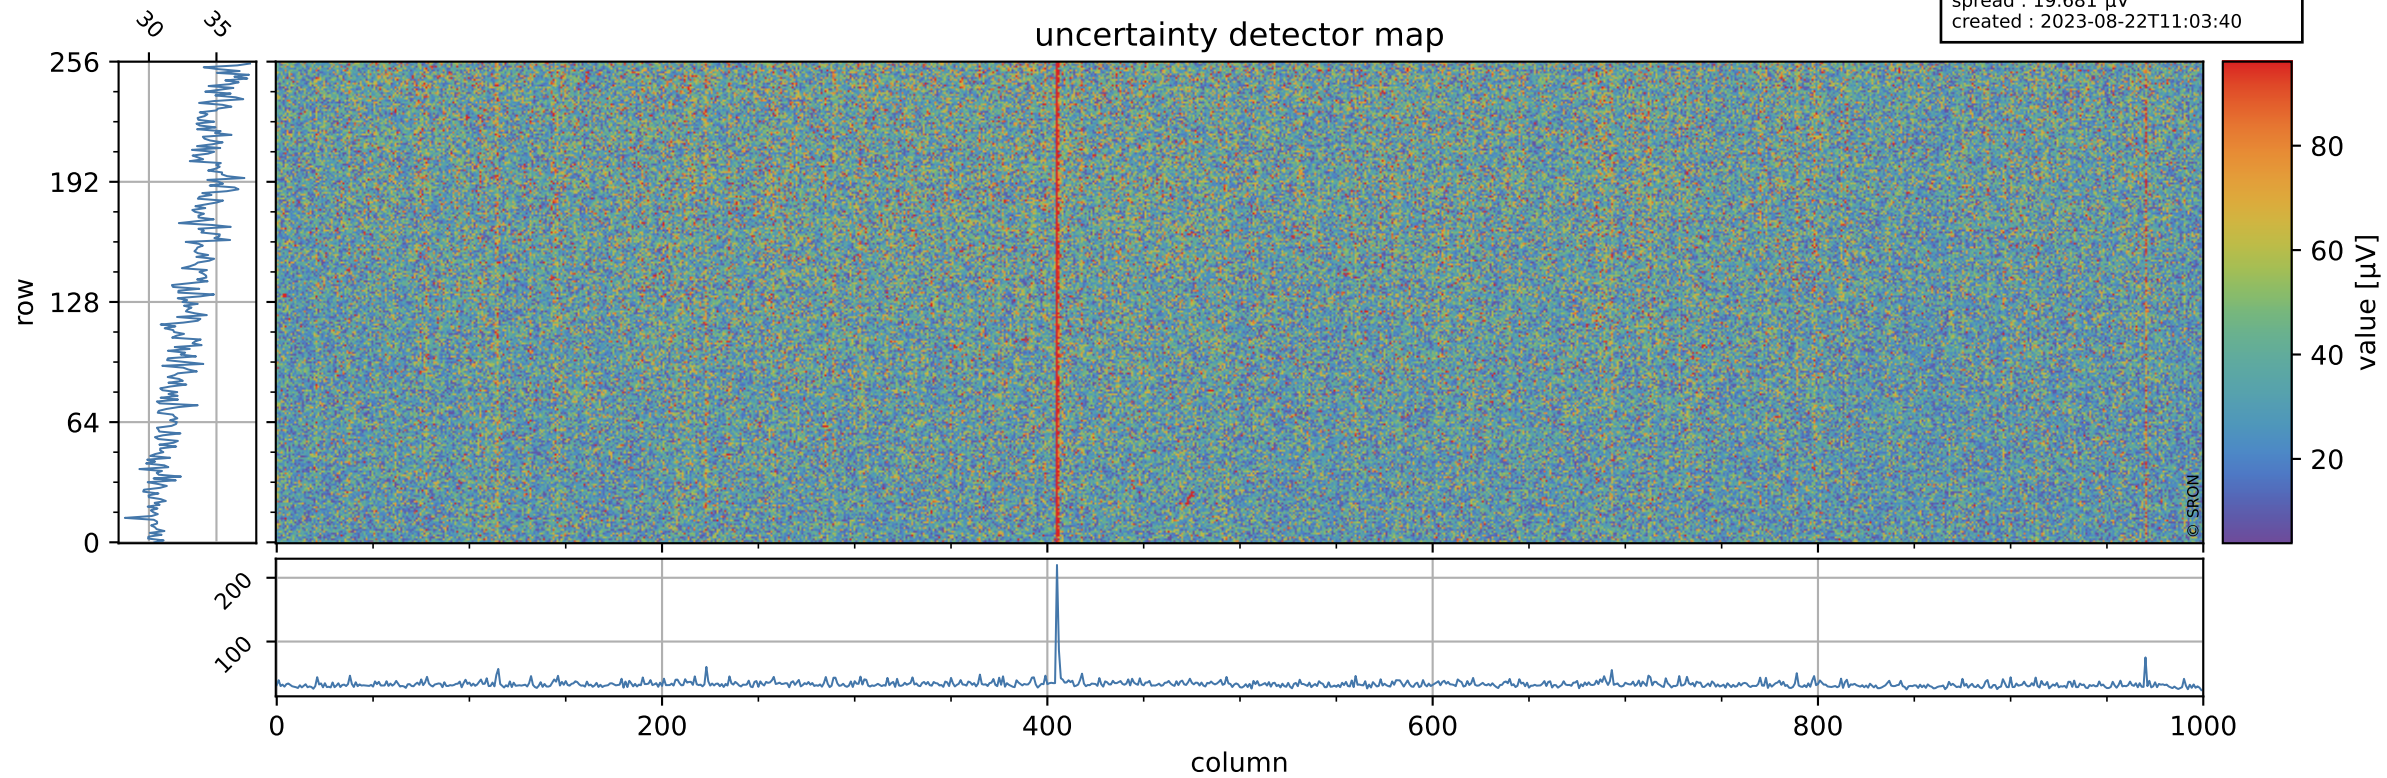

# Tropomi SWIR offset (beta nominal)

orbits : 20 in [8812, 8857]  
coverage : 2019-06-26 / 2019-06-29  
median : 0.52595 V  
spread : 0.035917 V  
created : 2023-08-22T11:03:40

## value detector map

# Tropomi SWIR offset (beta nominal)

orbits : 20 in [8812, 8857]  
coverage : 2019-06-26 / 2019-06-29  
median : 33.643  $\mu\text{V}$   
spread : 19.681  $\mu\text{V}$   
created : 2023-08-22T11:03:40

# Tropomi SWIR offset (beta nominal) ground-tracks of Sentinel-5P

orbits : 20 in [8812, 8857]  
coverage : 2019-06-26 / 2019-06-29  
created : 2023-08-22T11:03:41