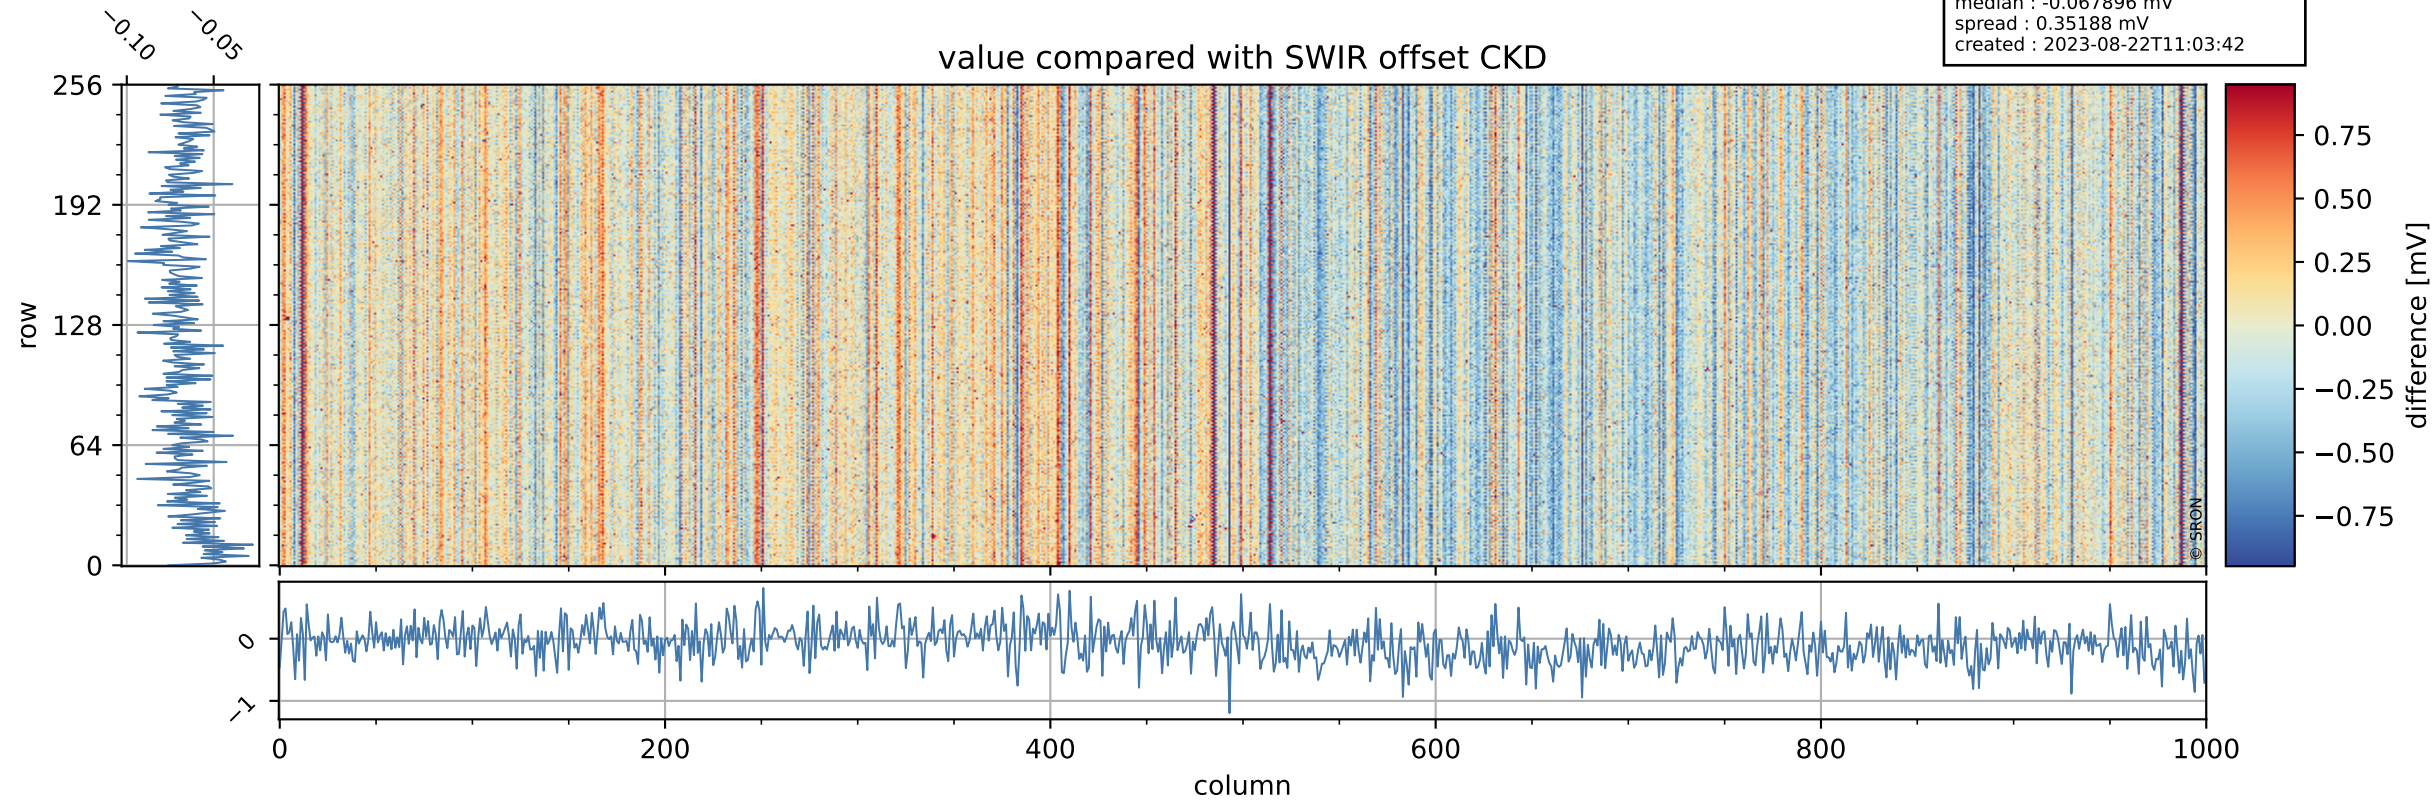

Tropomi SWIR offset (beta nominal)

orbits : 19 in [8857, 8902]
coverage : 2019-06-29 / 2019-07-02
median : 0.52595 V
spread : 0.035921 V
created : 2023-08-22T11:03:42

value detector map

Tropomi SWIR offset (beta nominal)

orbits : 19 in [8857, 8902]
coverage : 2019-06-29 / 2019-07-02
median : 33.772 μV
spread : 19.861 μV
created : 2023-08-22T11:03:42

Tropomi SWIR offset (beta nominal)

orbits : 19 in [8857, 8902]
coverage : 2019-06-29 / 2019-07-02
median : -0.067896 mV
spread : 0.35188 mV
created : 2023-08-22T11:03:42

value compared with SWIR offset CKD

Tropomi SWIR offset (beta nominal) ground-tracks of Sentinel-5P

orbits : 19 in [8857, 8902]
coverage : 2019-06-29 / 2019-07-02
created : 2023-08-22T11:03:42

Tropomi SWIR offset (beta nominal)

orbits : [1867, 8902]
coverage : 2018-02-20 / 2019-07-02
created : 2023-08-22T11:03:43

trend of detector median & temperatures