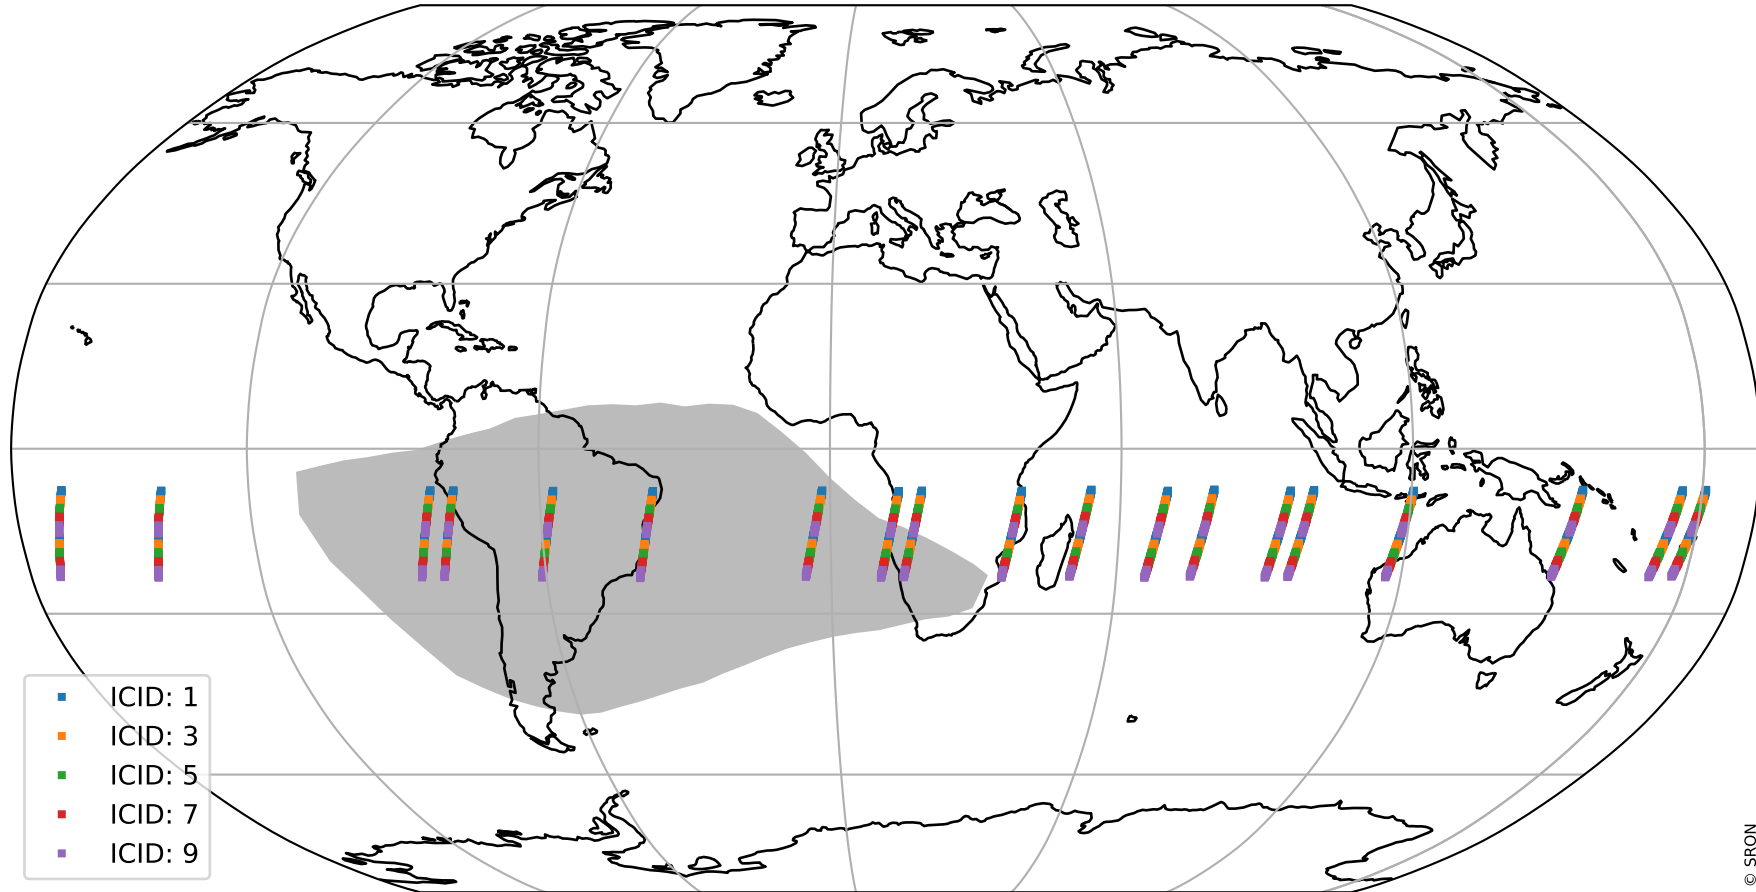

Tropomi SWIR offset (beta nominal)

orbits : 19 in [8857, 8902]
coverage : 2019-06-29 / 2019-07-02
median : 0.52595 V
spread : 0.035921 V
created : 2023-08-22T11:03:42

value detector map

Tropomi SWIR offset (beta nominal)

orbits : 19 in [8857, 8902]
coverage : 2019-06-29 / 2019-07-02
median : 33.772 μV
spread : 19.861 μV
created : 2023-08-22T11:03:42

Tropomi SWIR offset (beta nominal)

orbits : 19 in [8857, 8902]
coverage : 2019-06-29 / 2019-07-02
median : -0.067896 mV
spread : 0.35188 mV
created : 2023-08-22T11:03:42

value compared with SWIR offset CKD

Tropomi SWIR offset (beta nominal) ground-tracks of Sentinel-5P

orbits : 19 in [8857, 8902]
coverage : 2019-06-29 / 2019-07-02
created : 2023-08-22T11:03:42

Tropomi SWIR offset (beta nominal)

orbits : [1867, 8902]
coverage : 2018-02-20 / 2019-07-02
created : 2023-08-22T11:03:43

trend of detector median & temperatures