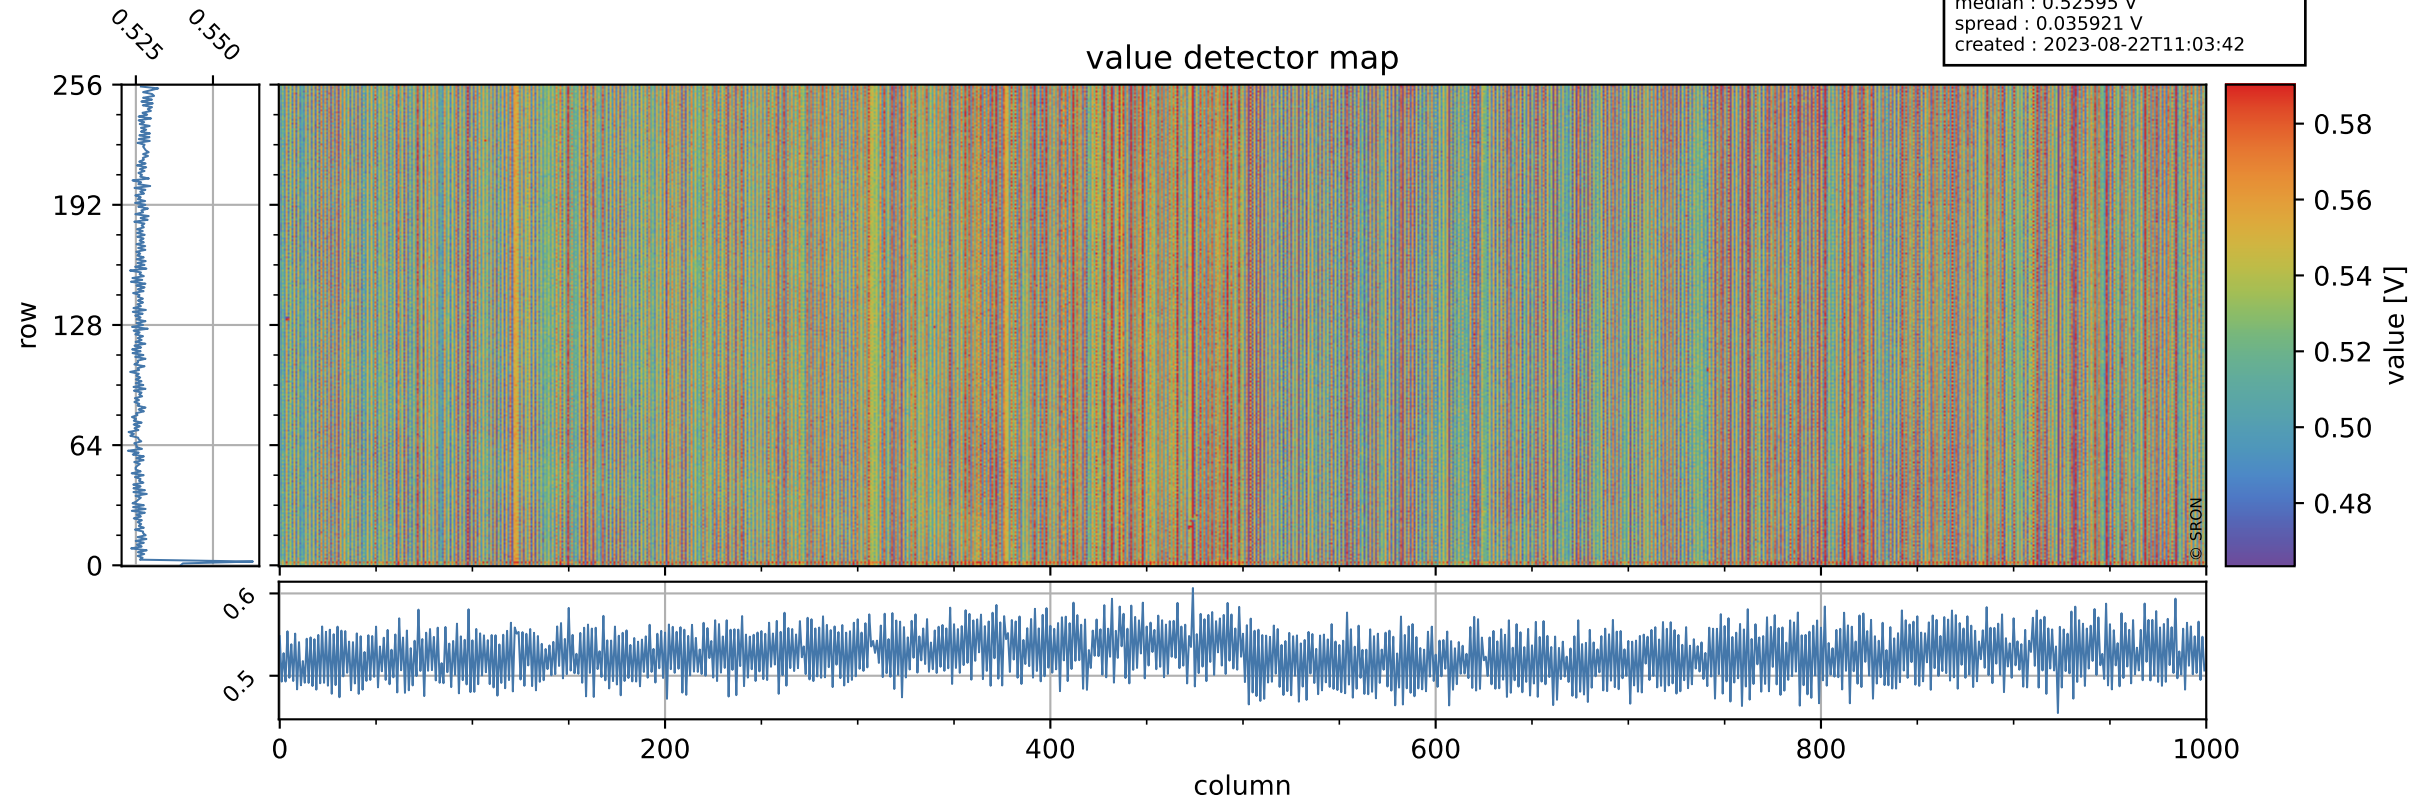

Tropomi SWIR offset (beta nominal)

orbits : 19 in [8857, 8902]
coverage : 2019-06-29 / 2019-07-02
median : 0.52595 V
spread : 0.035921 V
created : 2023-08-22T11:03:42

value detector map

Tropomi SWIR offset (beta nominal)

orbits : 19 in [8857, 8902]
coverage : 2019-06-29 / 2019-07-02
median : 33.772 μV
spread : 19.861 μV
created : 2023-08-22T11:03:42

Tropomi SWIR offset (beta nominal)

orbits : 19 in [8857, 8902]
coverage : 2019-06-29 / 2019-07-02
median : -0.067896 mV
spread : 0.35188 mV
created : 2023-08-22T11:03:42

value compared with SWIR offset CKD

Tropomi SWIR offset (beta nominal) ground-tracks of Sentinel-5P

orbits : 19 in [8857, 8902]
coverage : 2019-06-29 / 2019-07-02
created : 2023-08-22T11:03:42

Tropomi SWIR offset (beta nominal)

orbits : [1867, 8902]
coverage : 2018-02-20 / 2019-07-02
created : 2023-08-22T11:03:43

trend of detector median & temperatures