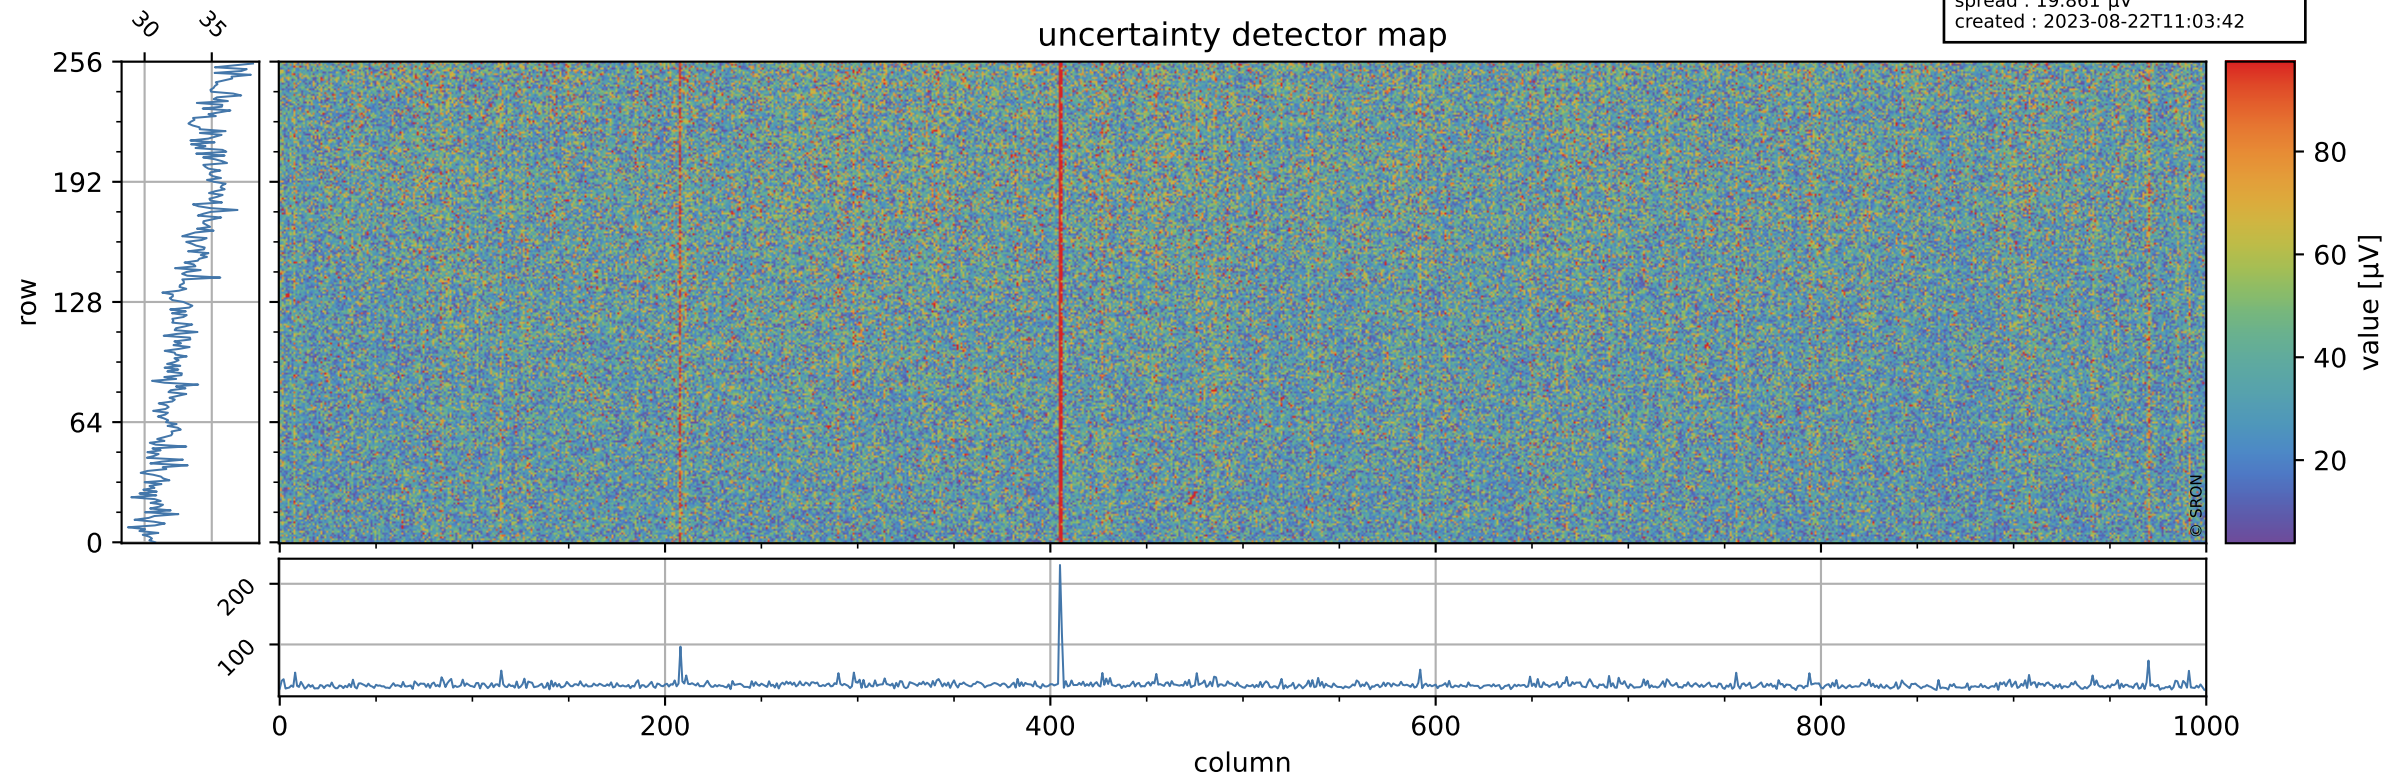

Tropomi SWIR offset (beta nominal)

orbits : 19 in [8857, 8902]
coverage : 2019-06-29 / 2019-07-02
median : 0.52595 V
spread : 0.035921 V
created : 2023-08-22T11:03:42

value detector map

Tropomi SWIR offset (beta nominal)

orbits : 19 in [8857, 8902]
coverage : 2019-06-29 / 2019-07-02
median : 33.772 μV
spread : 19.861 μV
created : 2023-08-22T11:03:42

Tropomi SWIR offset (beta nominal)

orbits : 19 in [8857, 8902]
coverage : 2019-06-29 / 2019-07-02
median : -0.067896 mV
spread : 0.35188 mV
created : 2023-08-22T11:03:42

value compared with SWIR offset CKD

Tropomi SWIR offset (beta nominal) ground-tracks of Sentinel-5P

orbits : 19 in [8857, 8902]
coverage : 2019-06-29 / 2019-07-02
created : 2023-08-22T11:03:42

Tropomi SWIR offset (beta nominal)

orbits : [1867, 8902]
coverage : 2018-02-20 / 2019-07-02
created : 2023-08-22T11:03:43

trend of detector median & temperatures