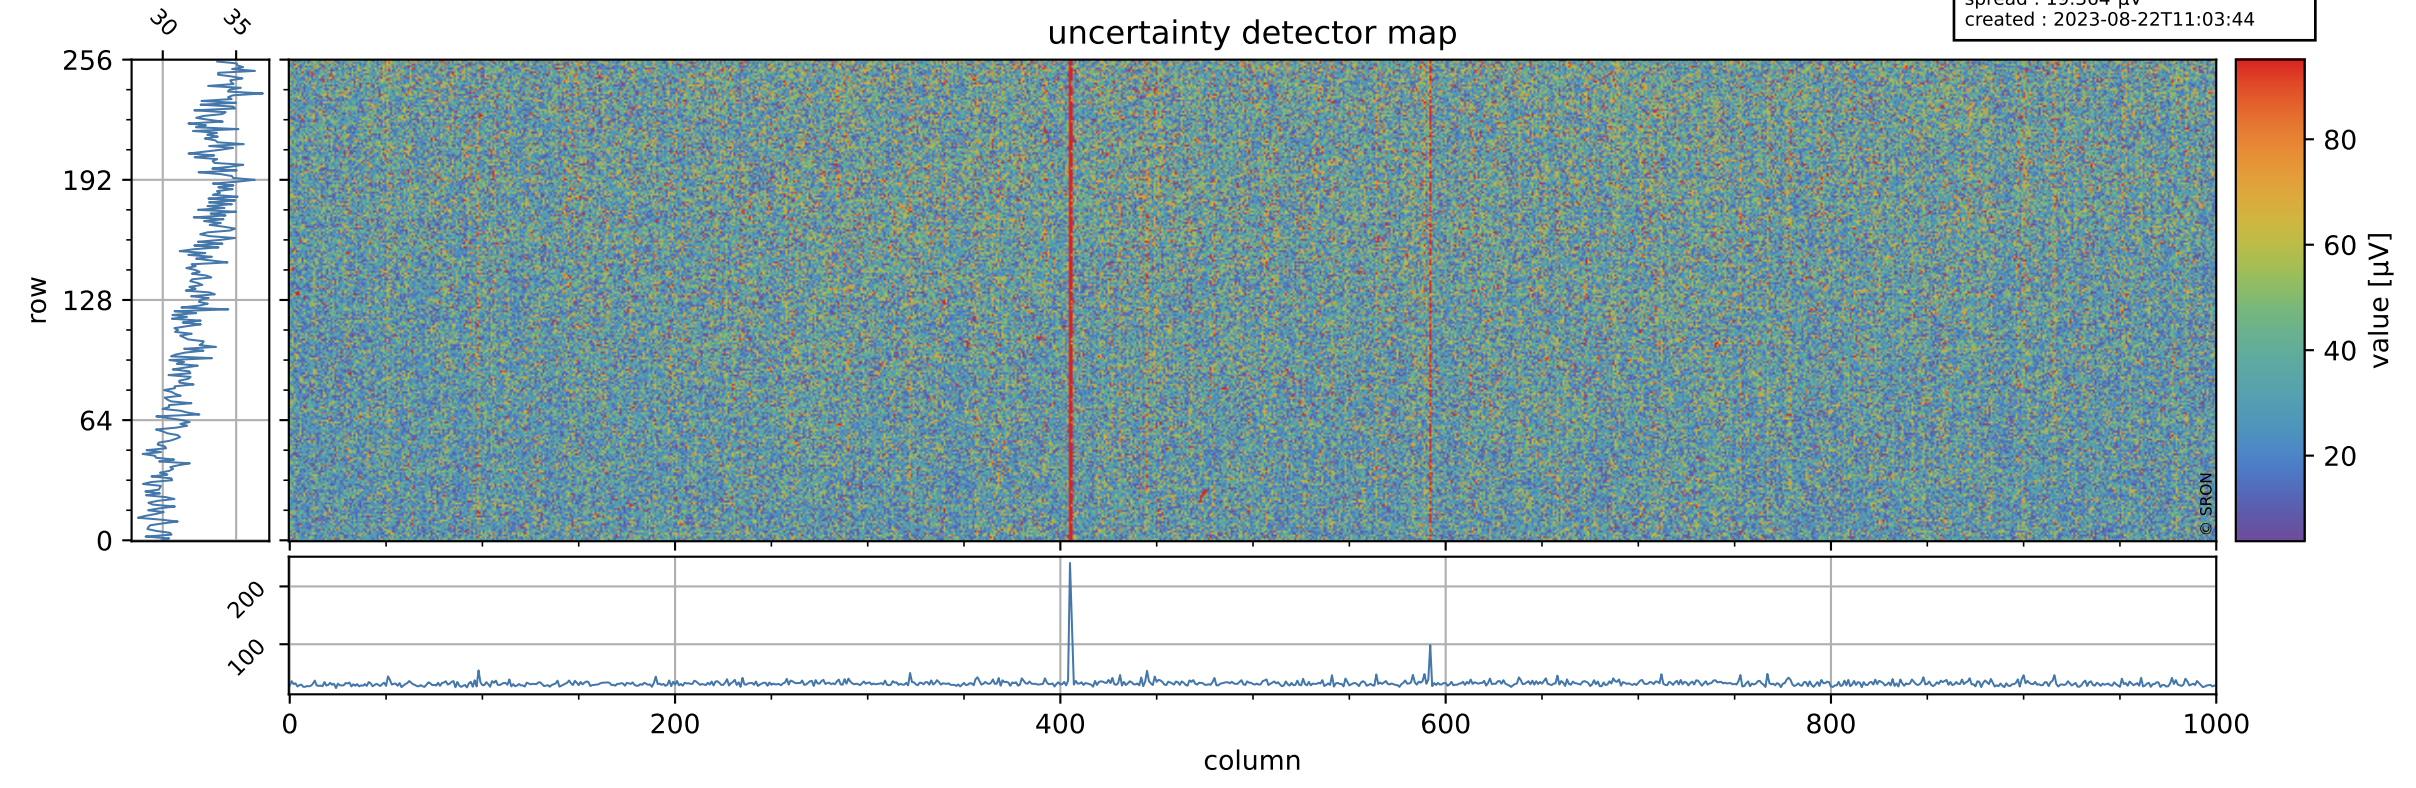

Tropomi SWIR offset (beta nominal)

orbits : 20 in [8902, 8947]
coverage : 2019-07-03 / 2019-07-06
median : 0.52594 V
spread : 0.035925 V
created : 2023-08-22T11:03:44

value detector map

Tropomi SWIR offset (beta nominal)

orbits : 20 in [8902, 8947]
coverage : 2019-07-03 / 2019-07-06
median : 32.831 μV
spread : 19.364 μV
created : 2023-08-22T11:03:44

Tropomi SWIR offset (beta nominal)

orbits : 20 in [8902, 8947]
coverage : 2019-07-03 / 2019-07-06
median : -0.083508 mV
spread : 0.34931 mV
created : 2023-08-22T11:03:44

value compared with SWIR offset CKD

Tropomi SWIR offset (beta nominal) ground-tracks of Sentinel-5P

orbits : 20 in [8902, 8947]
coverage : 2019-07-03 / 2019-07-06
created : 2023-08-22T11:03:44

Tropomi SWIR offset (beta nominal)

orbits : [1867, 8947]
coverage : 2018-02-20 / 2019-07-06
created : 2023-08-22T11:03:45

trend of detector median & temperatures