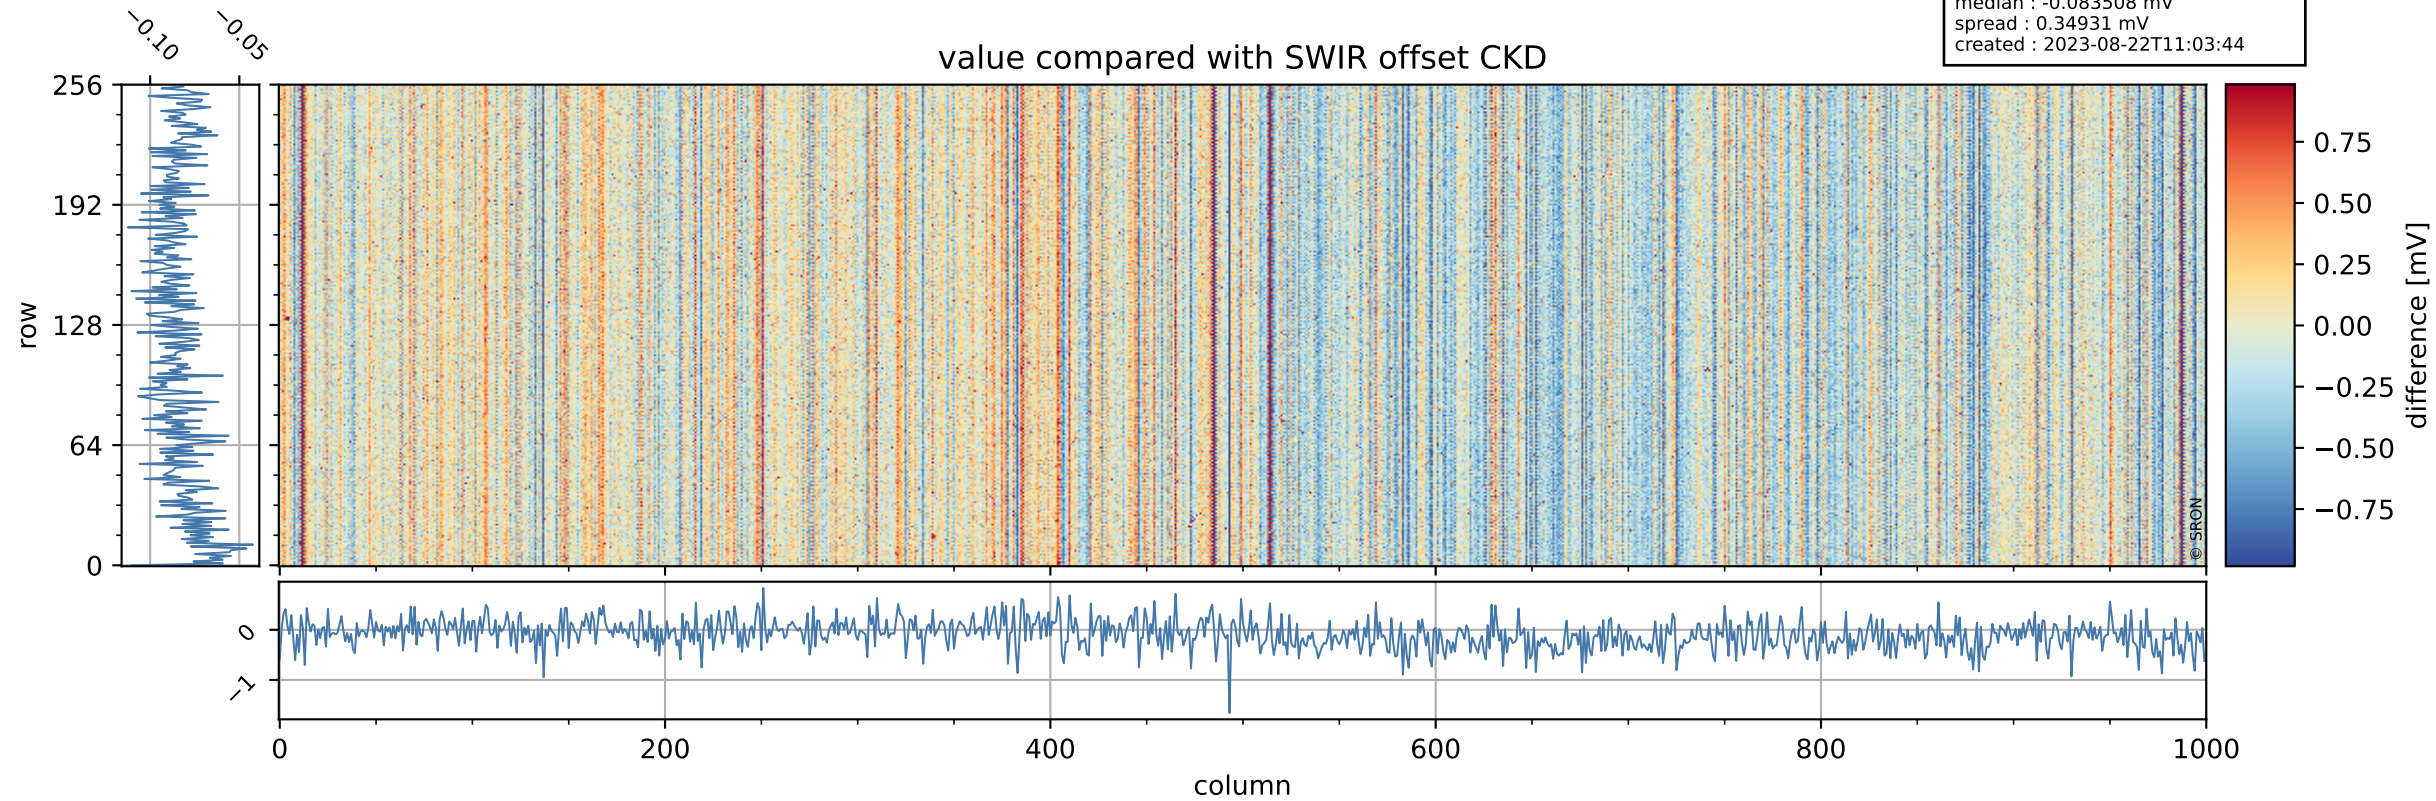

Tropomi SWIR offset (beta nominal)

orbits : 20 in [8902, 8947]
coverage : 2019-07-03 / 2019-07-06
median : 0.52594 V
spread : 0.035925 V
created : 2023-08-22T11:03:44

value detector map

Tropomi SWIR offset (beta nominal)

orbits : 20 in [8902, 8947]
coverage : 2019-07-03 / 2019-07-06
median : 32.831 μV
spread : 19.364 μV
created : 2023-08-22T11:03:44

Tropomi SWIR offset (beta nominal)

orbits : 20 in [8902, 8947]
coverage : 2019-07-03 / 2019-07-06
median : -0.083508 mV
spread : 0.34931 mV
created : 2023-08-22T11:03:44

value compared with SWIR offset CKD

Tropomi SWIR offset (beta nominal) ground-tracks of Sentinel-5P

orbits : 20 in [8902, 8947]
coverage : 2019-07-03 / 2019-07-06
created : 2023-08-22T11:03:44

Tropomi SWIR offset (beta nominal)

orbits : [1867, 8947]
coverage : 2018-02-20 / 2019-07-06
created : 2023-08-22T11:03:45

trend of detector median & temperatures