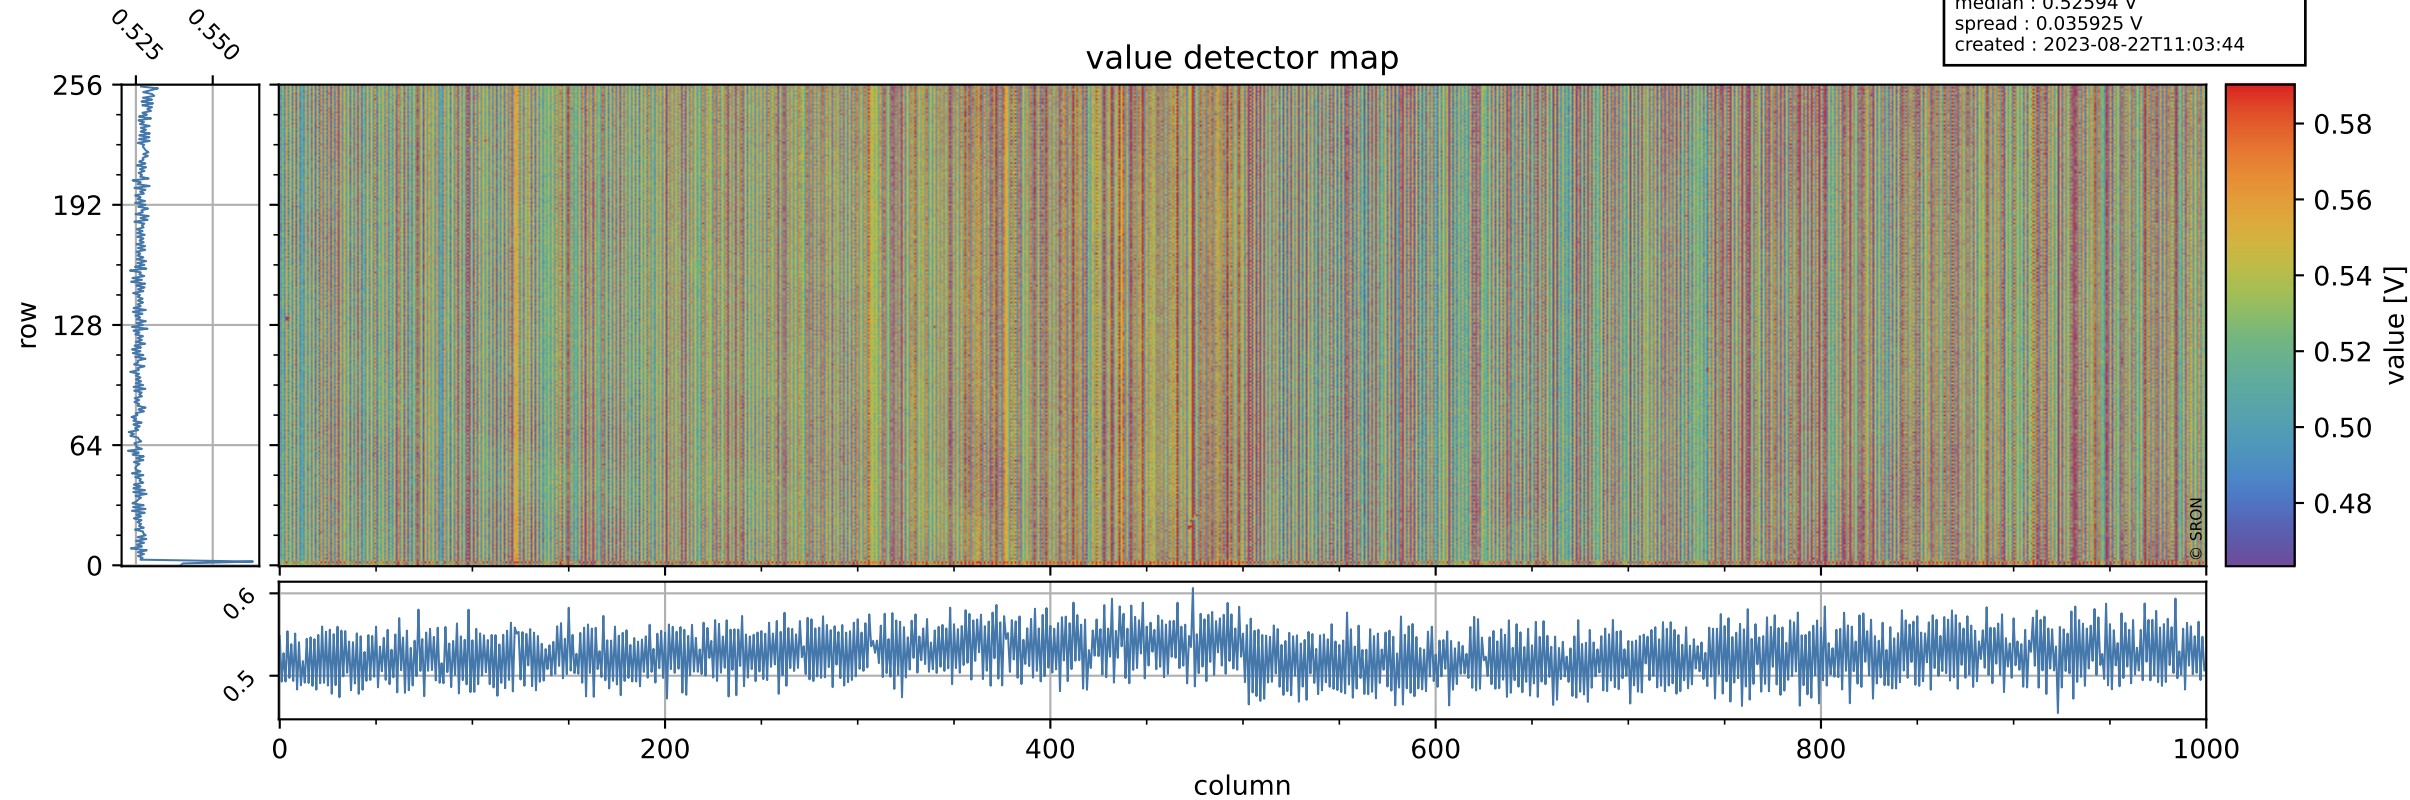

Tropomi SWIR offset (beta nominal)

orbits : 20 in [8902, 8947]
coverage : 2019-07-03 / 2019-07-06
median : 0.52594 V
spread : 0.035925 V
created : 2023-08-22T11:03:44

value detector map

Tropomi SWIR offset (beta nominal)

orbits : 20 in [8902, 8947]
coverage : 2019-07-03 / 2019-07-06
median : 32.831 μV
spread : 19.364 μV
created : 2023-08-22T11:03:44

Tropomi SWIR offset (beta nominal)

orbits : 20 in [8902, 8947]
coverage : 2019-07-03 / 2019-07-06
median : -0.083508 mV
spread : 0.34931 mV
created : 2023-08-22T11:03:44

value compared with SWIR offset CKD

Tropomi SWIR offset (beta nominal) ground-tracks of Sentinel-5P

orbits : 20 in [8902, 8947]
coverage : 2019-07-03 / 2019-07-06
created : 2023-08-22T11:03:44

Tropomi SWIR offset (beta nominal)

orbits : [1867, 8947]
coverage : 2018-02-20 / 2019-07-06
created : 2023-08-22T11:03:45

trend of detector median & temperatures