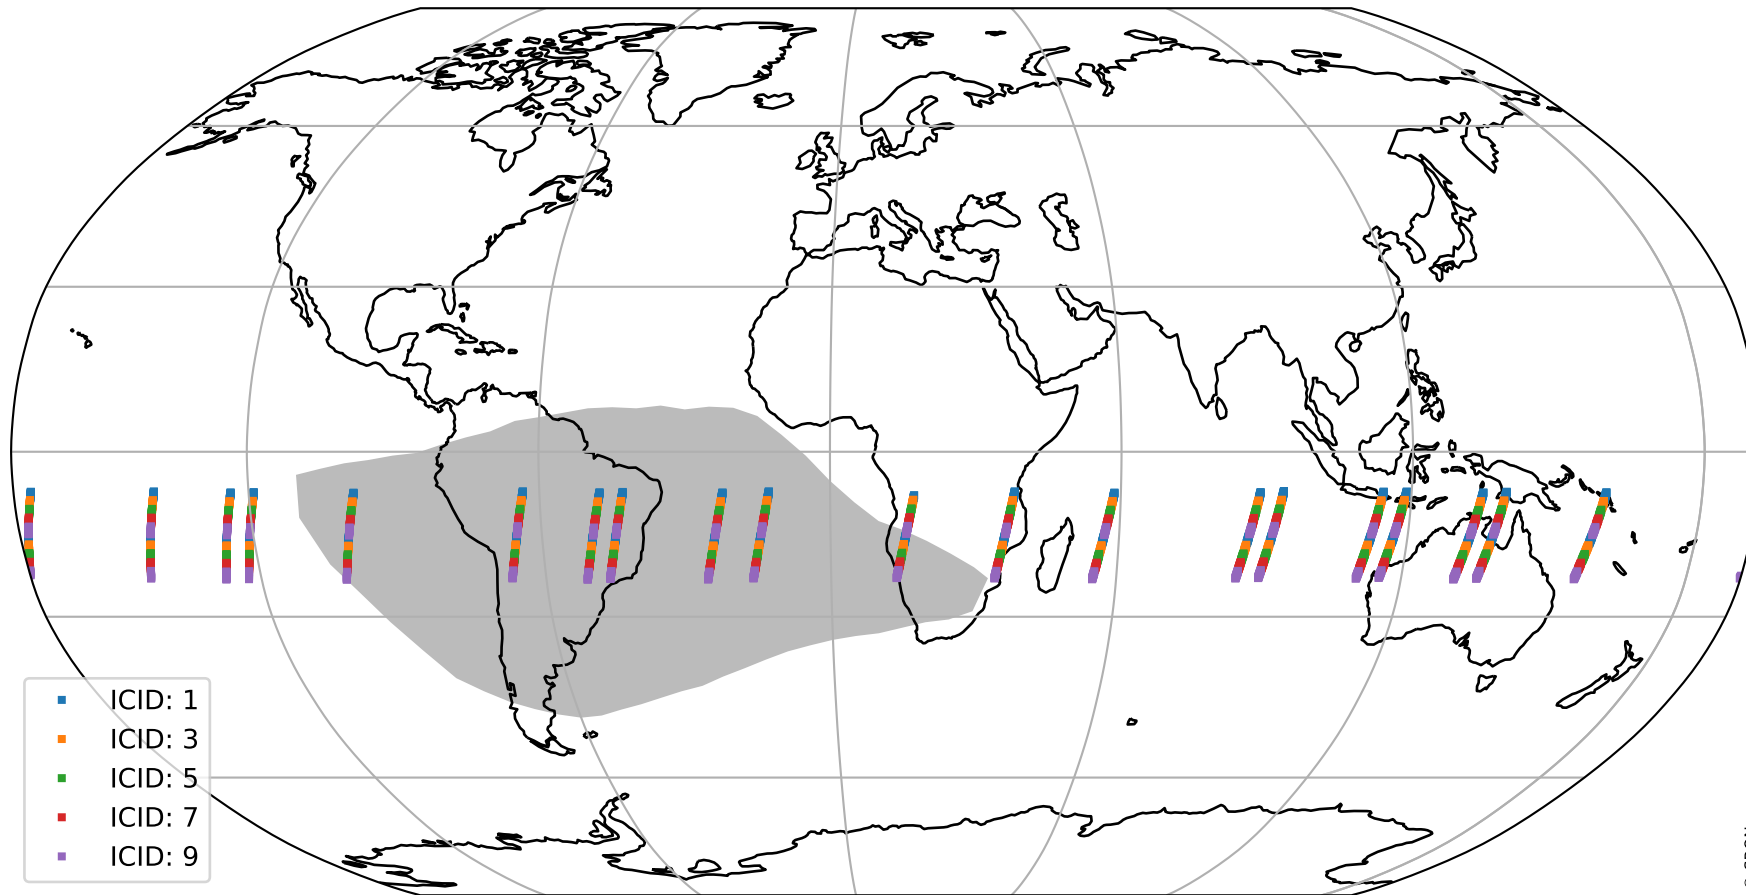

Tropomi SWIR offset (beta nominal)

orbits : 20 in [8902, 8947]
coverage : 2019-07-03 / 2019-07-06
median : 0.52594 V
spread : 0.035925 V
created : 2023-08-22T11:03:44

value detector map

Tropomi SWIR offset (beta nominal)

orbits : 20 in [8902, 8947]
coverage : 2019-07-03 / 2019-07-06
median : 32.831 μV
spread : 19.364 μV
created : 2023-08-22T11:03:44

Tropomi SWIR offset (beta nominal)

orbits : 20 in [8902, 8947]
coverage : 2019-07-03 / 2019-07-06
median : -0.083508 mV
spread : 0.34931 mV
created : 2023-08-22T11:03:44

value compared with SWIR offset CKD

Tropomi SWIR offset (beta nominal) ground-tracks of Sentinel-5P

orbits : 20 in [8902, 8947]
coverage : 2019-07-03 / 2019-07-06
created : 2023-08-22T11:03:44

Tropomi SWIR offset (beta nominal)

orbits : [1867, 8947]
coverage : 2018-02-20 / 2019-07-06
created : 2023-08-22T11:03:45

trend of detector median & temperatures