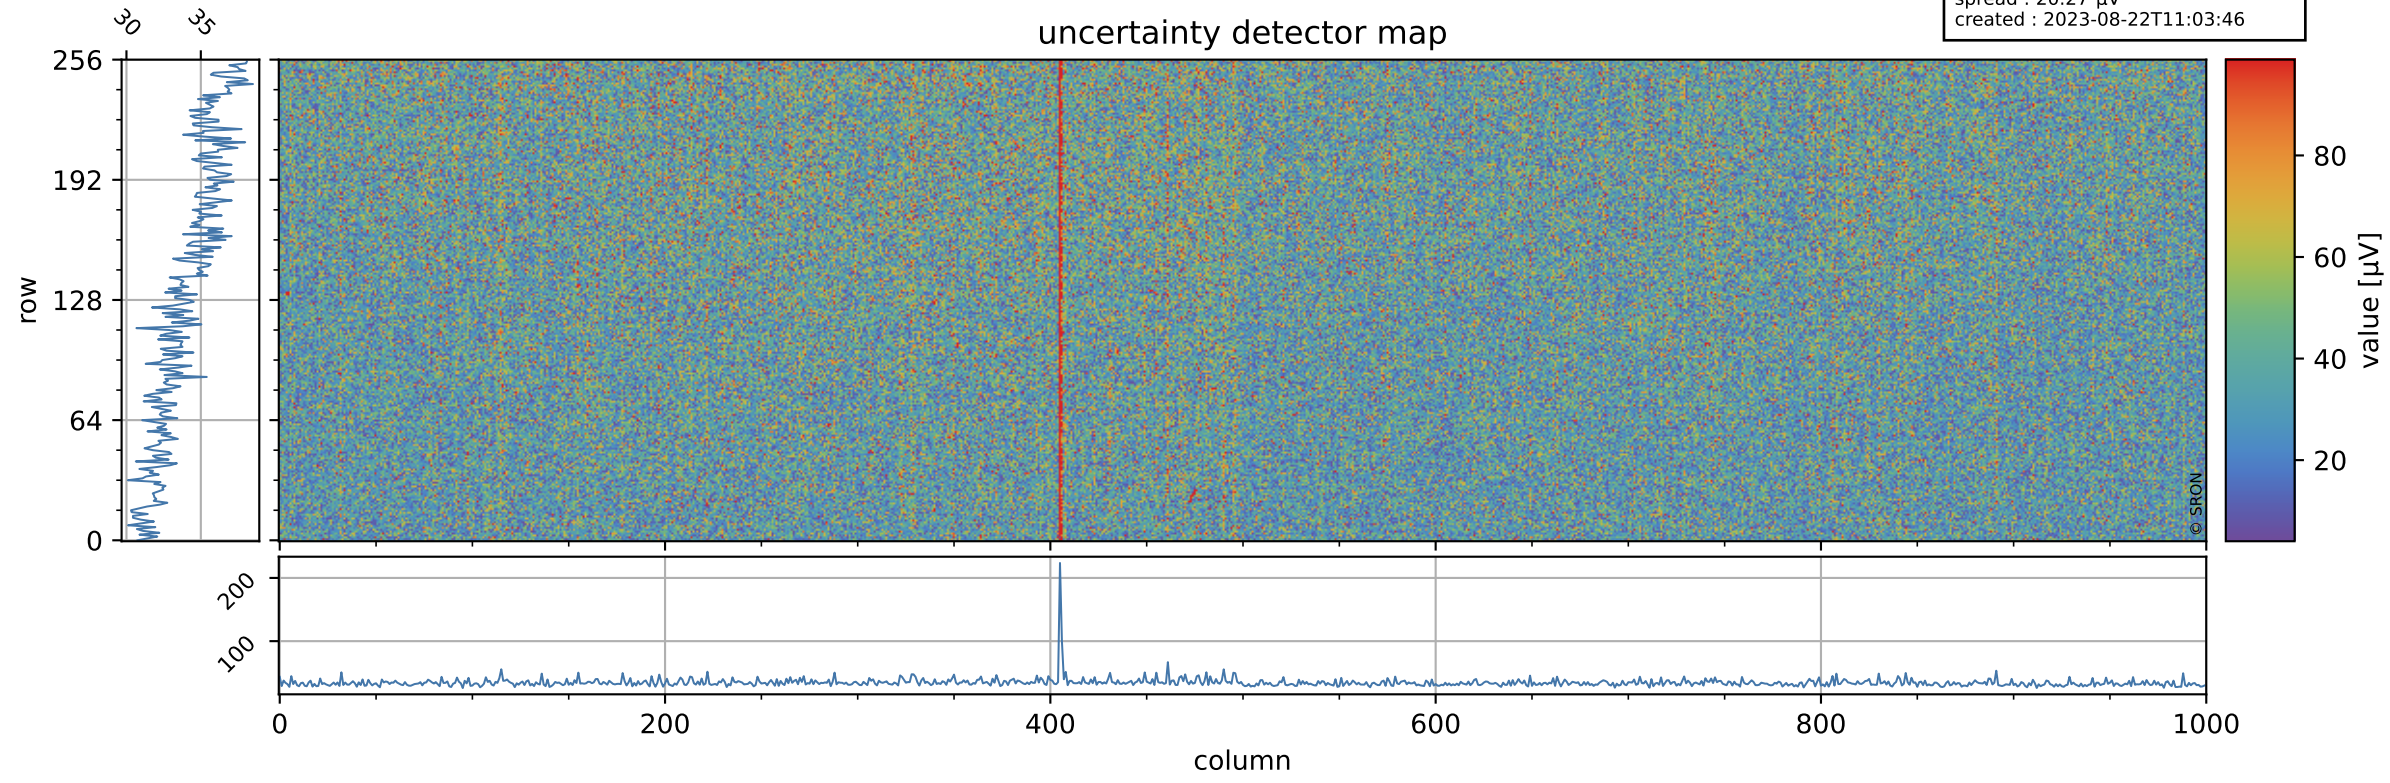

# Tropomi SWIR offset (beta nominal)

orbits : 18 in [8947, 8992]  
coverage : 2019-07-06 / 2019-07-09  
median : 0.52593 V  
spread : 0.035923 V  
created : 2023-08-22T11:03:45

## value detector map

# Tropomi SWIR offset (beta nominal)

orbits : 18 in [8947, 8992]  
coverage : 2019-07-06 / 2019-07-09  
median : 34.639  $\mu\text{V}$   
spread : 20.27  $\mu\text{V}$   
created : 2023-08-22T11:03:46

# Tropomi SWIR offset (beta nominal) ground-tracks of Sentinel-5P

orbits : 18 in [8947, 8992]  
coverage : 2019-07-06 / 2019-07-09  
created : 2023-08-22T11:03:46