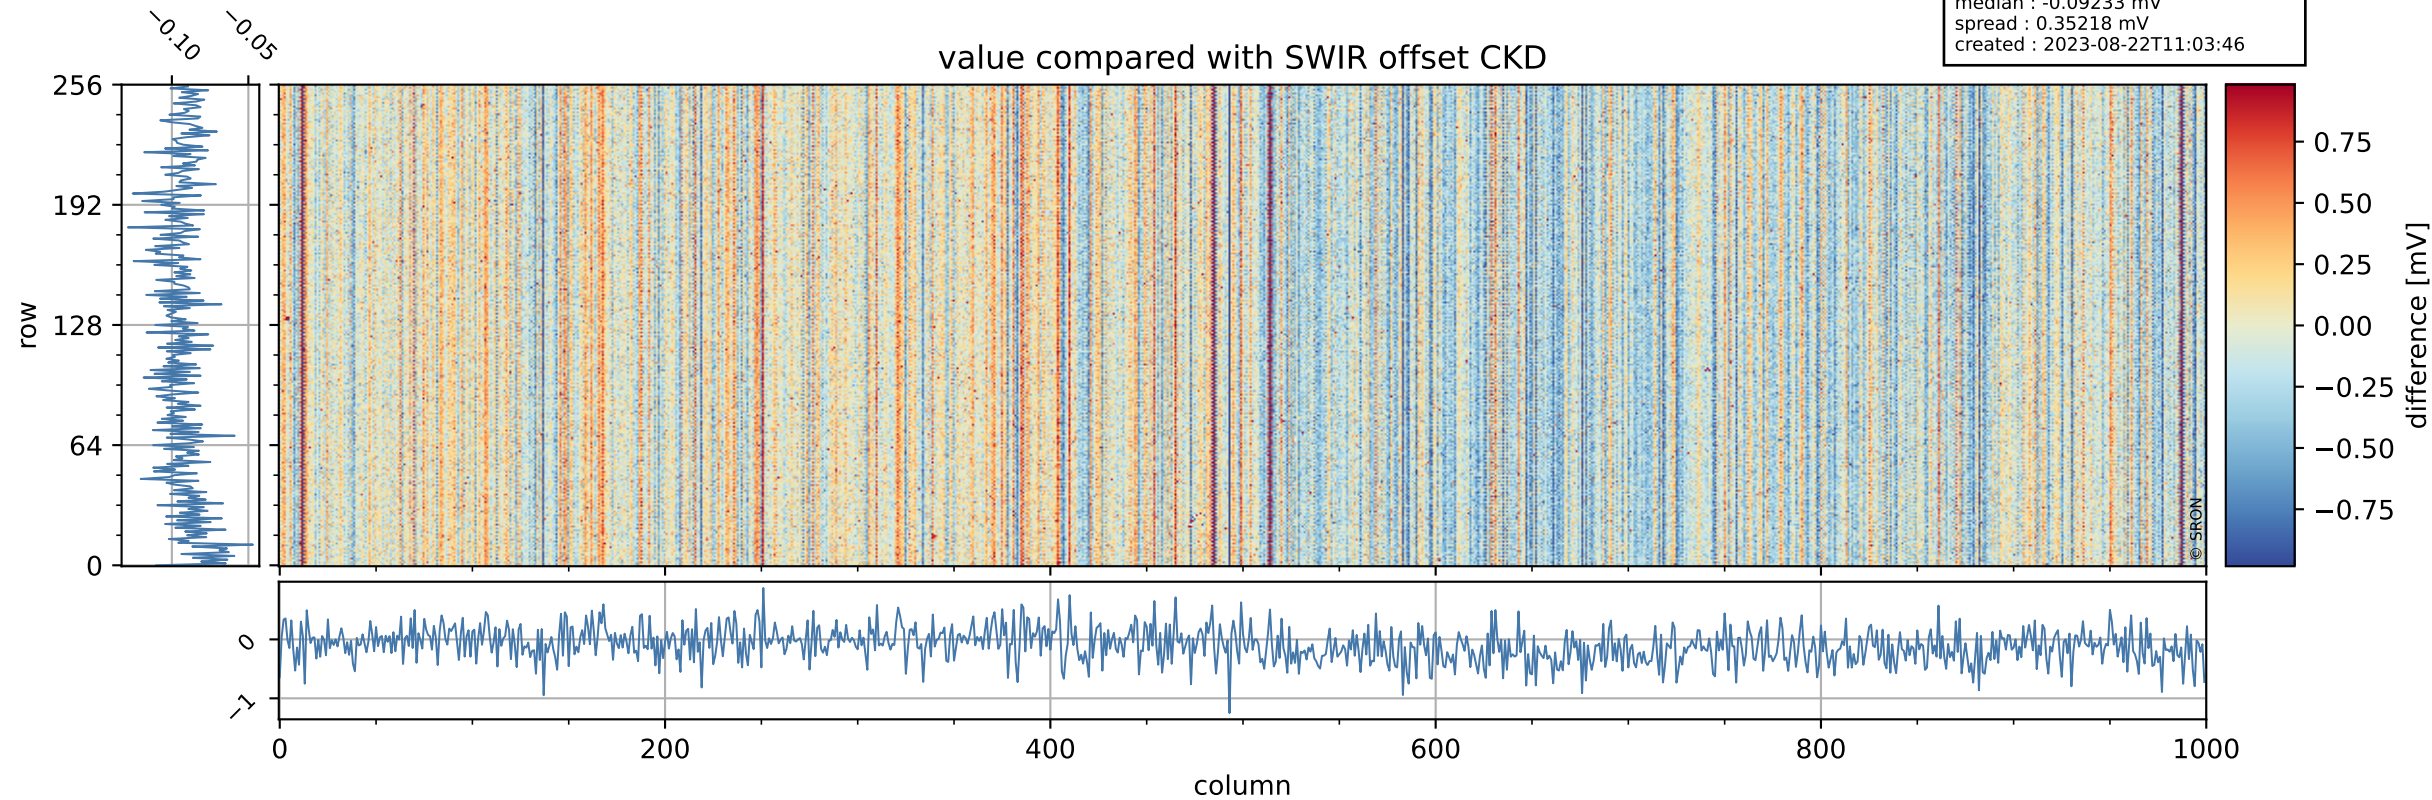

## value detector map

# Tropomi SWIR offset (beta nominal)

orbits : 18 in [8947, 8992]  
coverage : 2019-07-06 / 2019-07-09  
median : 34.639  $\mu\text{V}$   
spread : 20.27  $\mu\text{V}$   
created : 2023-08-22T11:03:46

# Tropomi SWIR offset (beta nominal)

orbits : 18 in [8947, 8992]  
coverage : 2019-07-06 / 2019-07-09  
median : -0.09233 mV  
spread : 0.35218 mV  
created : 2023-08-22T11:03:46

value compared with SWIR offset CKD

# Tropomi SWIR offset (beta nominal) ground-tracks of Sentinel-5P

orbits : 18 in [8947, 8992]  
coverage : 2019-07-06 / 2019-07-09  
created : 2023-08-22T11:03:46