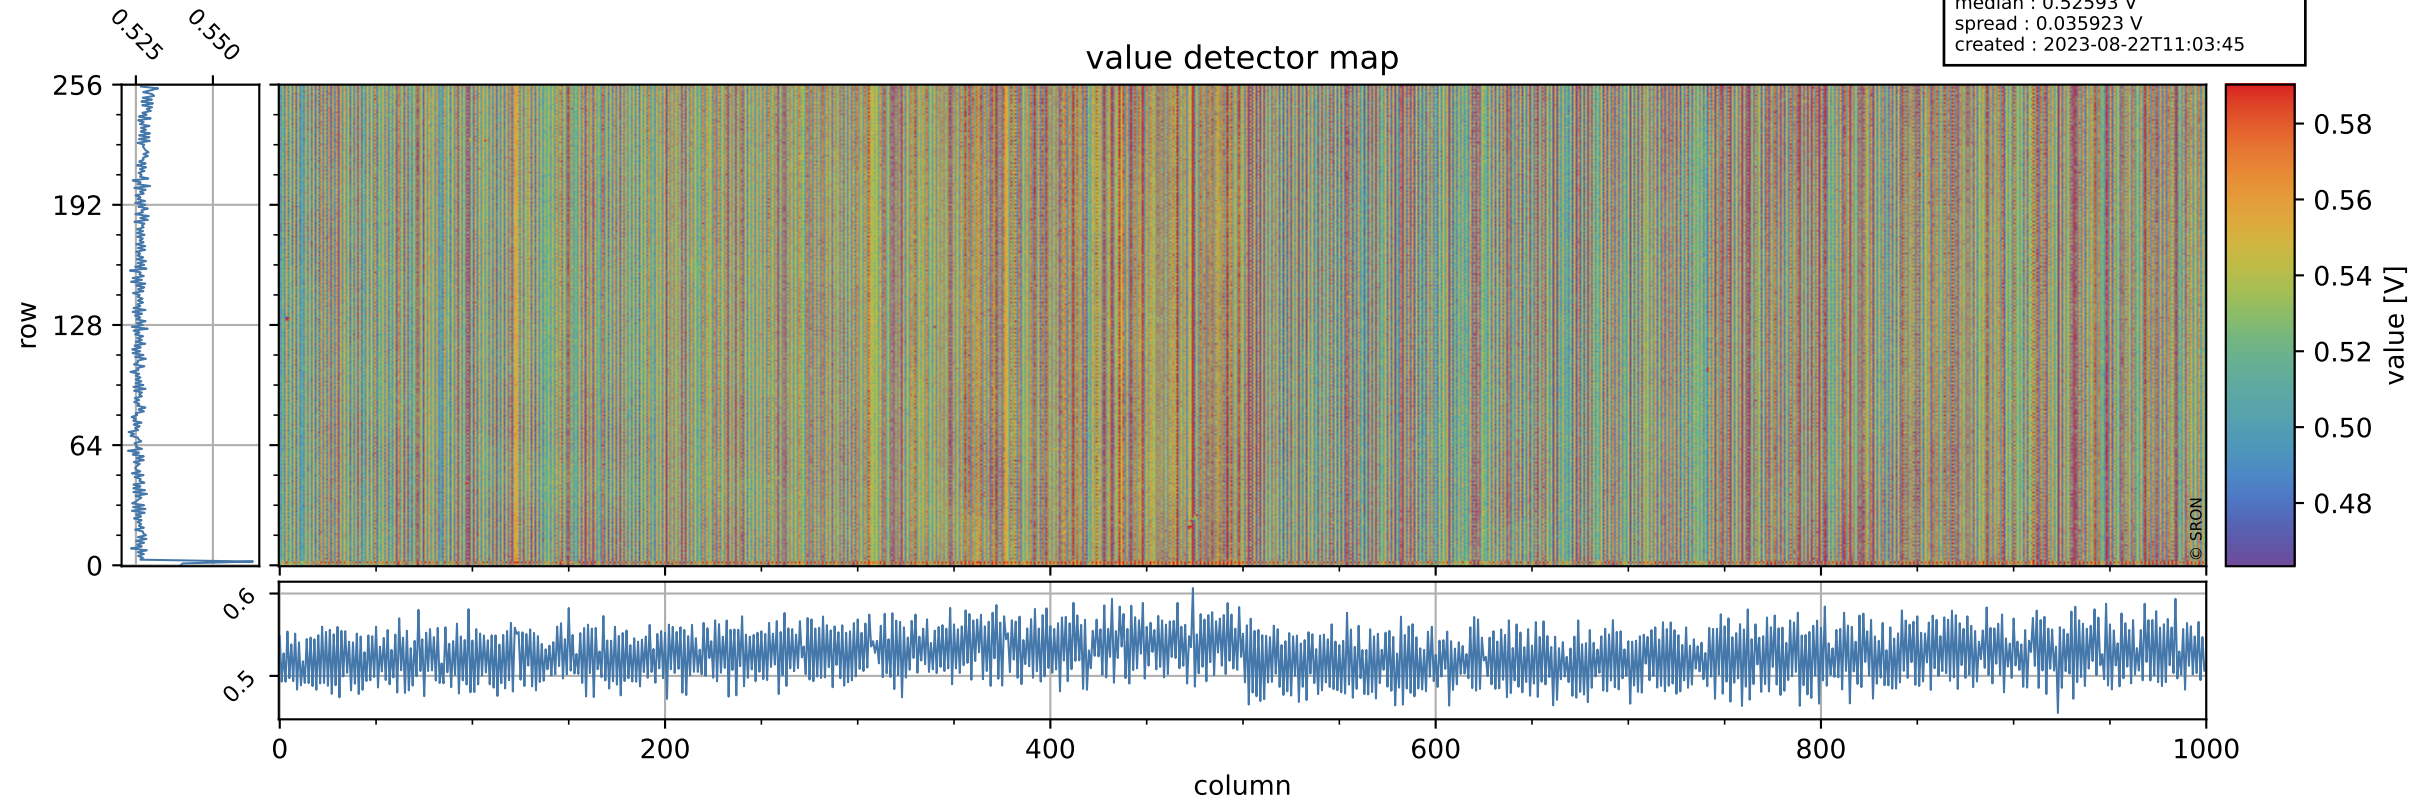

# Tropomi SWIR offset (beta nominal)

orbits : 18 in [8947, 8992]  
coverage : 2019-07-06 / 2019-07-09  
median : 0.52593 V  
spread : 0.035923 V  
created : 2023-08-22T11:03:45

## value detector map

# Tropomi SWIR offset (beta nominal)

orbits : 18 in [8947, 8992]  
coverage : 2019-07-06 / 2019-07-09  
median : 34.639  $\mu\text{V}$   
spread : 20.27  $\mu\text{V}$   
created : 2023-08-22T11:03:46

# Tropomi SWIR offset (beta nominal) ground-tracks of Sentinel-5P

orbits : 18 in [8947, 8992]  
coverage : 2019-07-06 / 2019-07-09  
created : 2023-08-22T11:03:46