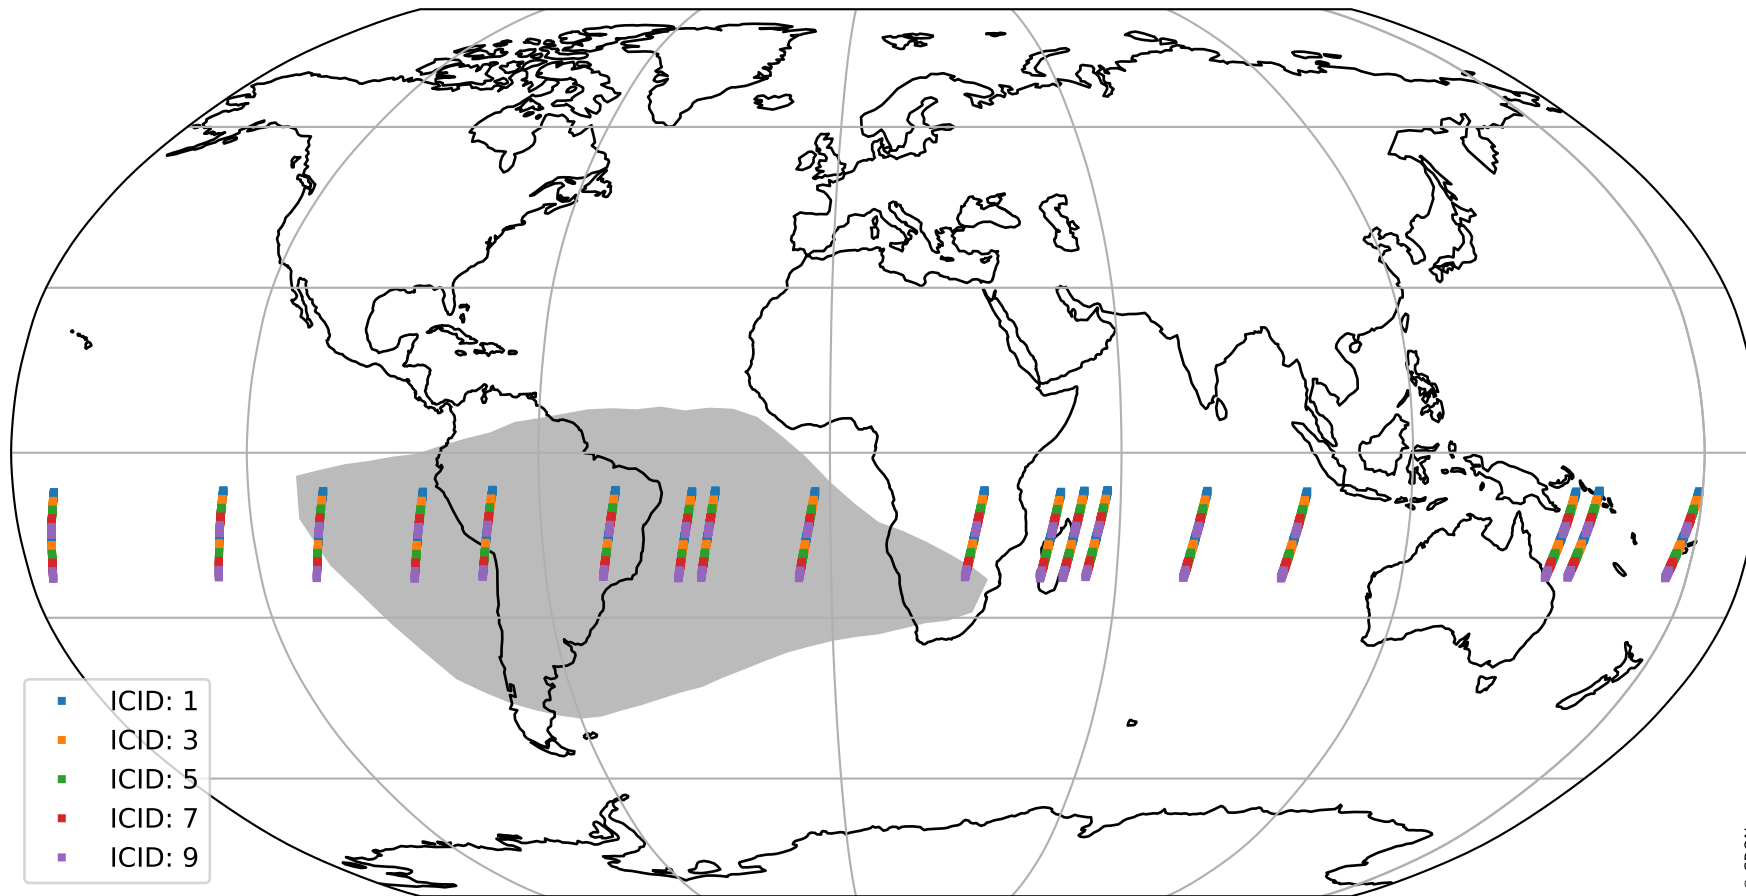

# Tropomi SWIR offset (beta nominal)

orbits : 18 in [8947, 8992]  
coverage : 2019-07-06 / 2019-07-09  
median : 34.639  $\mu\text{V}$   
spread : 20.27  $\mu\text{V}$   
created : 2023-08-22T11:03:46

# Tropomi SWIR offset (beta nominal)

orbits : 18 in [8947, 8992]  
coverage : 2019-07-06 / 2019-07-09  
median : -0.09233 mV  
spread : 0.35218 mV  
created : 2023-08-22T11:03:46

value compared with SWIR offset CKD

# Tropomi SWIR offset (beta nominal) ground-tracks of Sentinel-5P

orbits : 18 in [8947, 8992]  
coverage : 2019-07-06 / 2019-07-09  
created : 2023-08-22T11:03:46

# Tropomi SWIR offset (beta nominal)

orbits : [1867, 8992]  
coverage : 2018-02-20 / 2019-07-09  
created : 2023-08-22T11:03:47