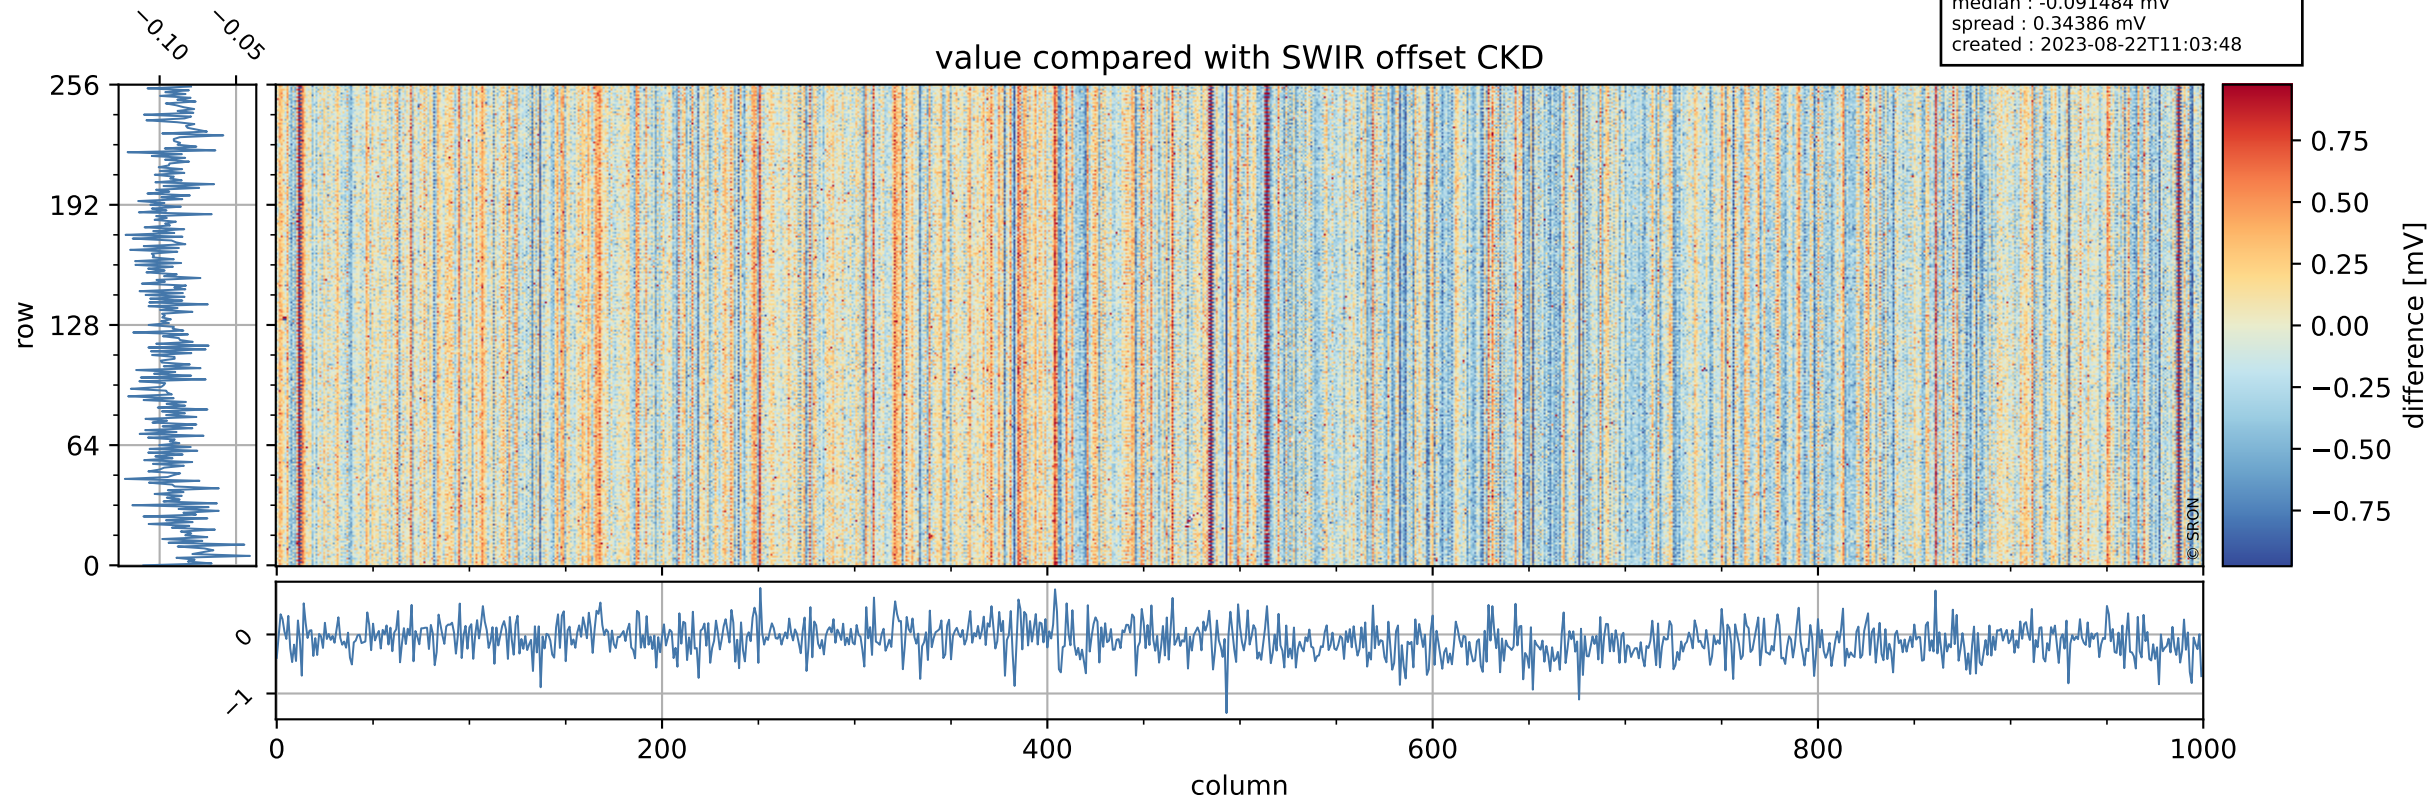

## value detector map

# Tropomi SWIR offset (beta nominal)

orbits : 20 in [8992, 9037]  
coverage : 2019-07-09 / 2019-07-12  
median : 33.84  $\mu\text{V}$   
spread : 19.814  $\mu\text{V}$   
created : 2023-08-22T11:03:48

# Tropomi SWIR offset (beta nominal)

orbits : 20 in [8992, 9037]  
coverage : 2019-07-09 / 2019-07-12  
median : -0.091484 mV  
spread : 0.34386 mV  
created : 2023-08-22T11:03:48

value compared with SWIR offset CKD

# Tropomi SWIR offset (beta nominal) ground-tracks of Sentinel-5P

orbits : 20 in [8992, 9037]  
coverage : 2019-07-09 / 2019-07-12  
created : 2023-08-22T11:03:48