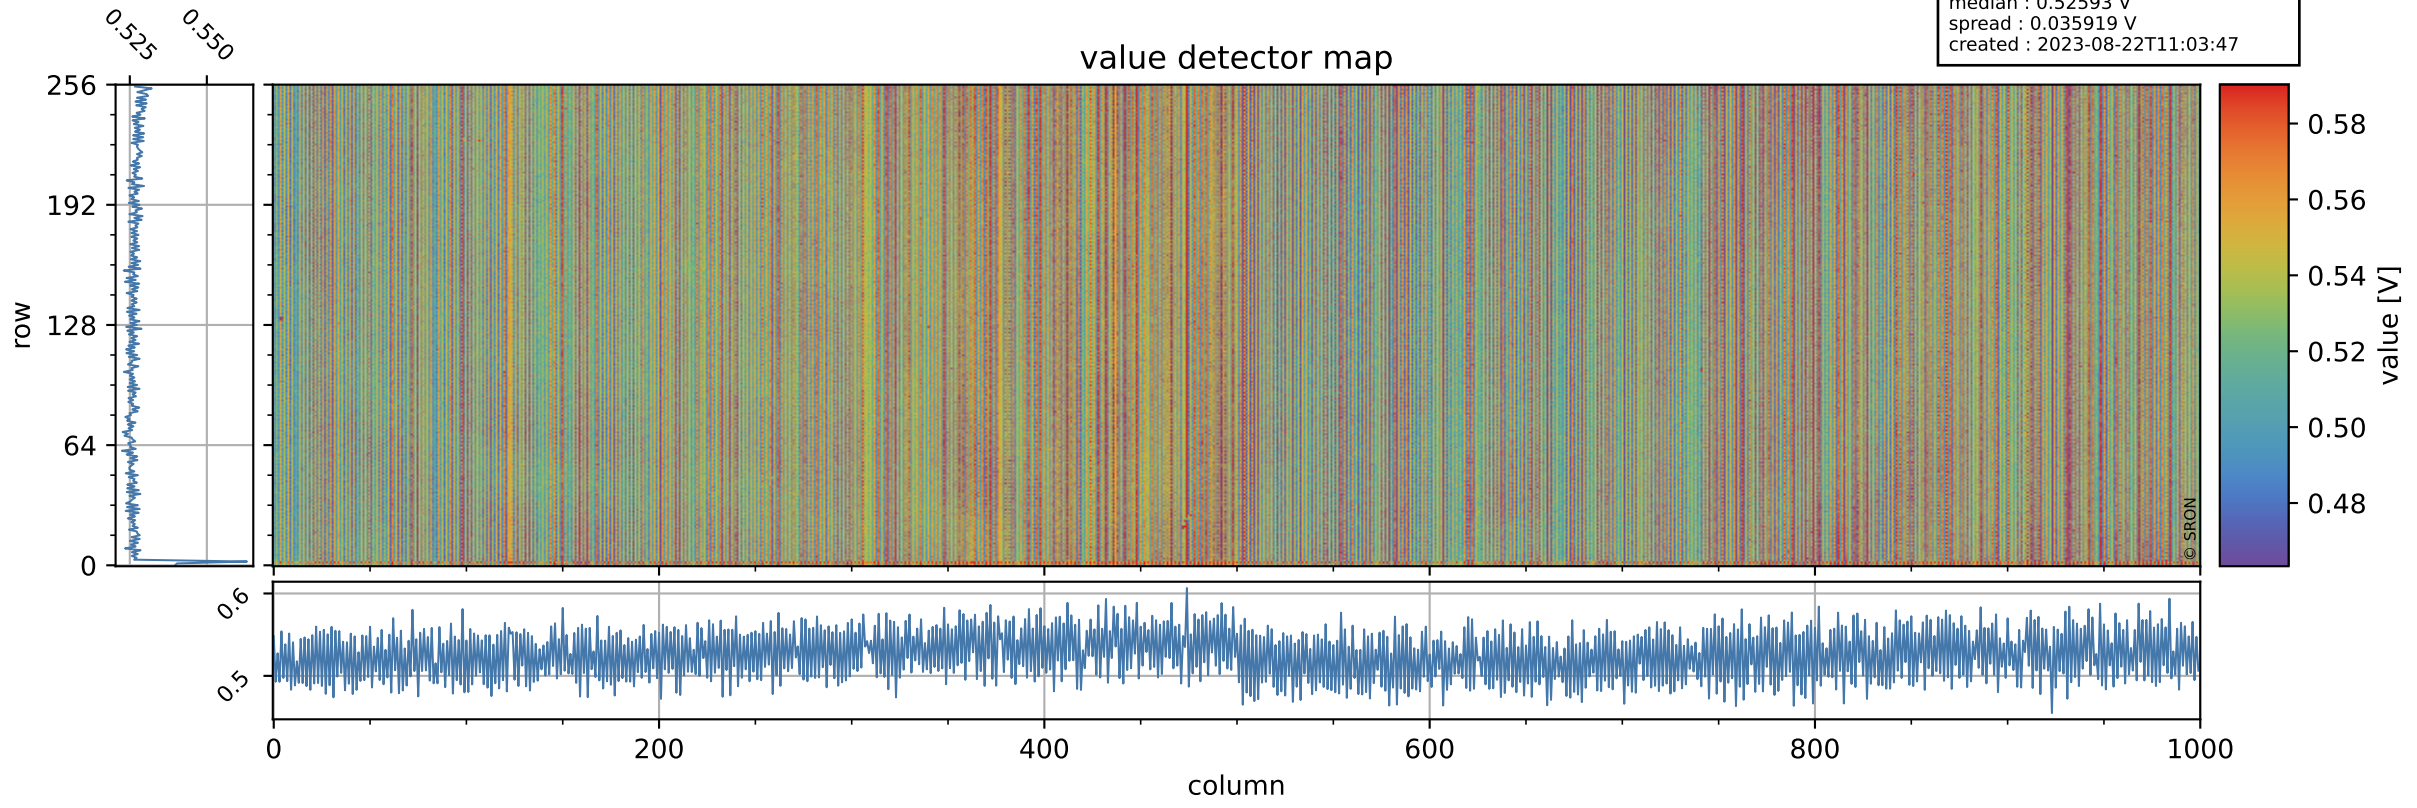

# Tropomi SWIR offset (beta nominal)

orbits : 20 in [8992, 9037]  
coverage : 2019-07-09 / 2019-07-12  
median : 0.52593 V  
spread : 0.035919 V  
created : 2023-08-22T11:03:47

## value detector map

# Tropomi SWIR offset (beta nominal)

orbits : 20 in [8992, 9037]  
coverage : 2019-07-09 / 2019-07-12  
median : 33.84  $\mu\text{V}$   
spread : 19.814  $\mu\text{V}$   
created : 2023-08-22T11:03:48

# Tropomi SWIR offset (beta nominal) ground-tracks of Sentinel-5P

orbits : 20 in [8992, 9037]  
coverage : 2019-07-09 / 2019-07-12  
created : 2023-08-22T11:03:48