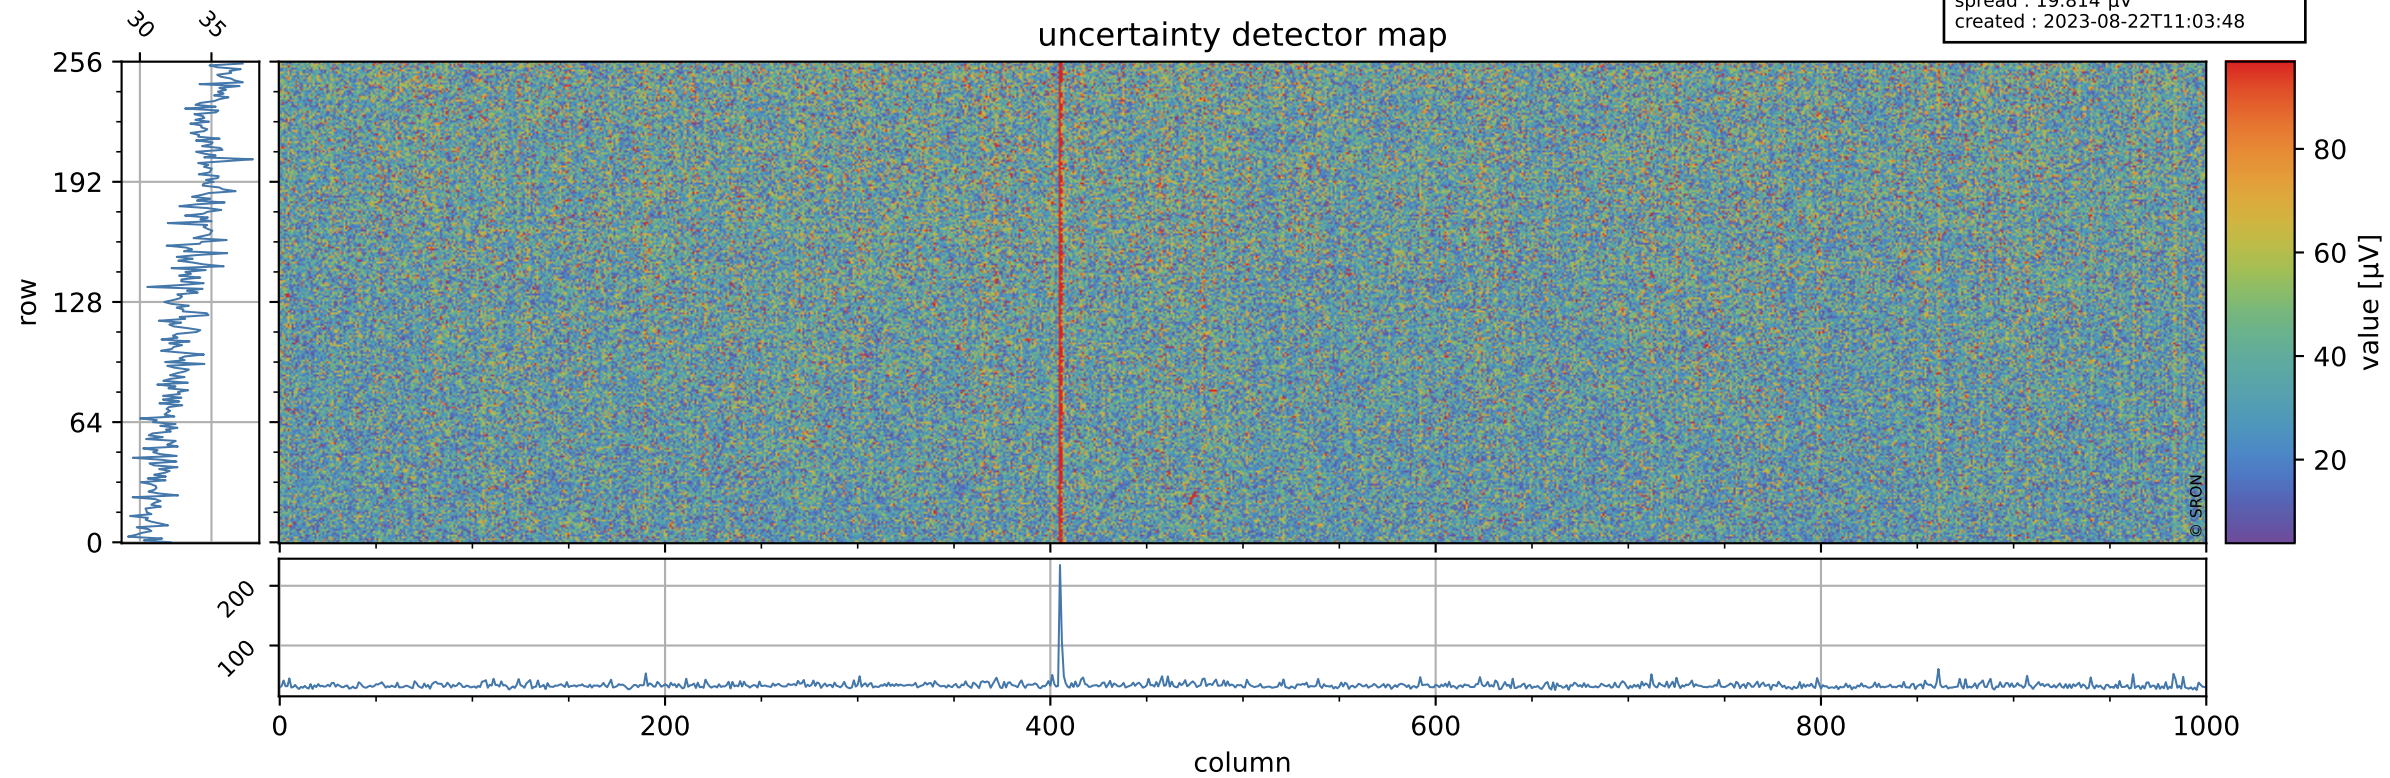

# Tropomi SWIR offset (beta nominal)

orbits : 20 in [8992, 9037]  
coverage : 2019-07-09 / 2019-07-12  
median : 0.52593 V  
spread : 0.035919 V  
created : 2023-08-22T11:03:47

## value detector map

# Tropomi SWIR offset (beta nominal)

orbits : 20 in [8992, 9037]  
coverage : 2019-07-09 / 2019-07-12  
median : 33.84  $\mu\text{V}$   
spread : 19.814  $\mu\text{V}$   
created : 2023-08-22T11:03:48

# Tropomi SWIR offset (beta nominal) ground-tracks of Sentinel-5P

orbits : 20 in [8992, 9037]  
coverage : 2019-07-09 / 2019-07-12  
created : 2023-08-22T11:03:48