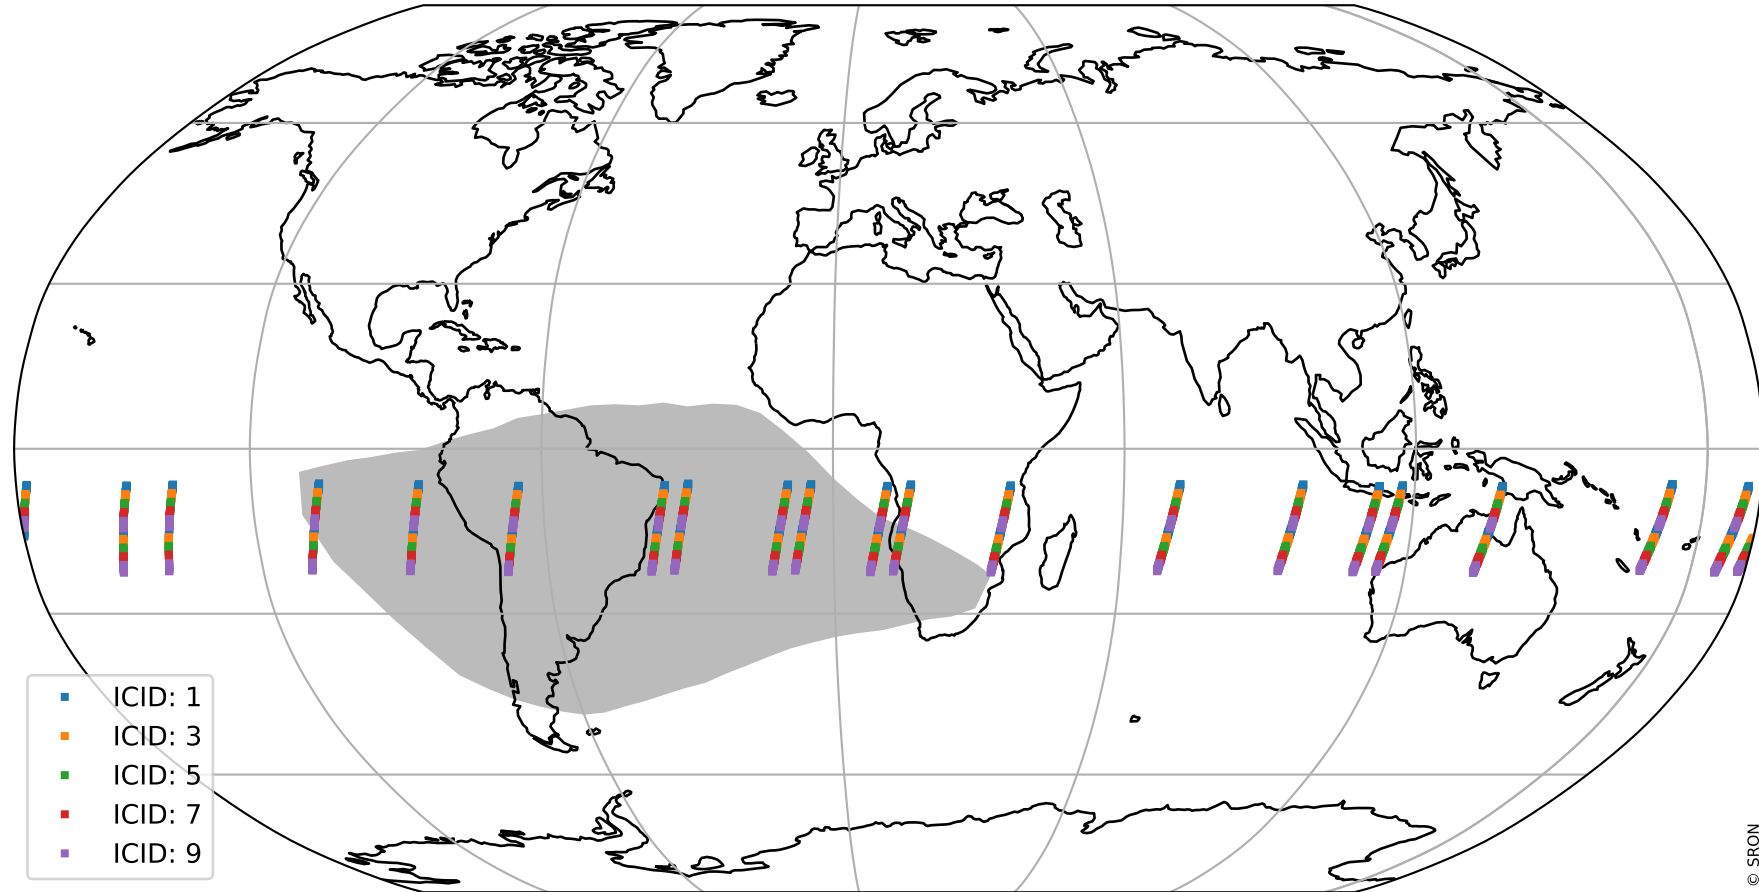

# Tropomi SWIR offset (beta nominal)

orbits : 20 in [8992, 9037]  
coverage : 2019-07-09 / 2019-07-12  
median : 33.84  $\mu\text{V}$   
spread : 19.814  $\mu\text{V}$   
created : 2023-08-22T11:03:48

# Tropomi SWIR offset (beta nominal)

orbits : 20 in [8992, 9037]  
coverage : 2019-07-09 / 2019-07-12  
median : -0.091484 mV  
spread : 0.34386 mV  
created : 2023-08-22T11:03:48

value compared with SWIR offset CKD

# Tropomi SWIR offset (beta nominal) ground-tracks of Sentinel-5P

orbits : 20 in [8992, 9037]  
coverage : 2019-07-09 / 2019-07-12  
created : 2023-08-22T11:03:48

# Tropomi SWIR offset (beta nominal)

orbits : [1867, 9037]  
coverage : 2018-02-20 / 2019-07-12  
created : 2023-08-22T11:03:48