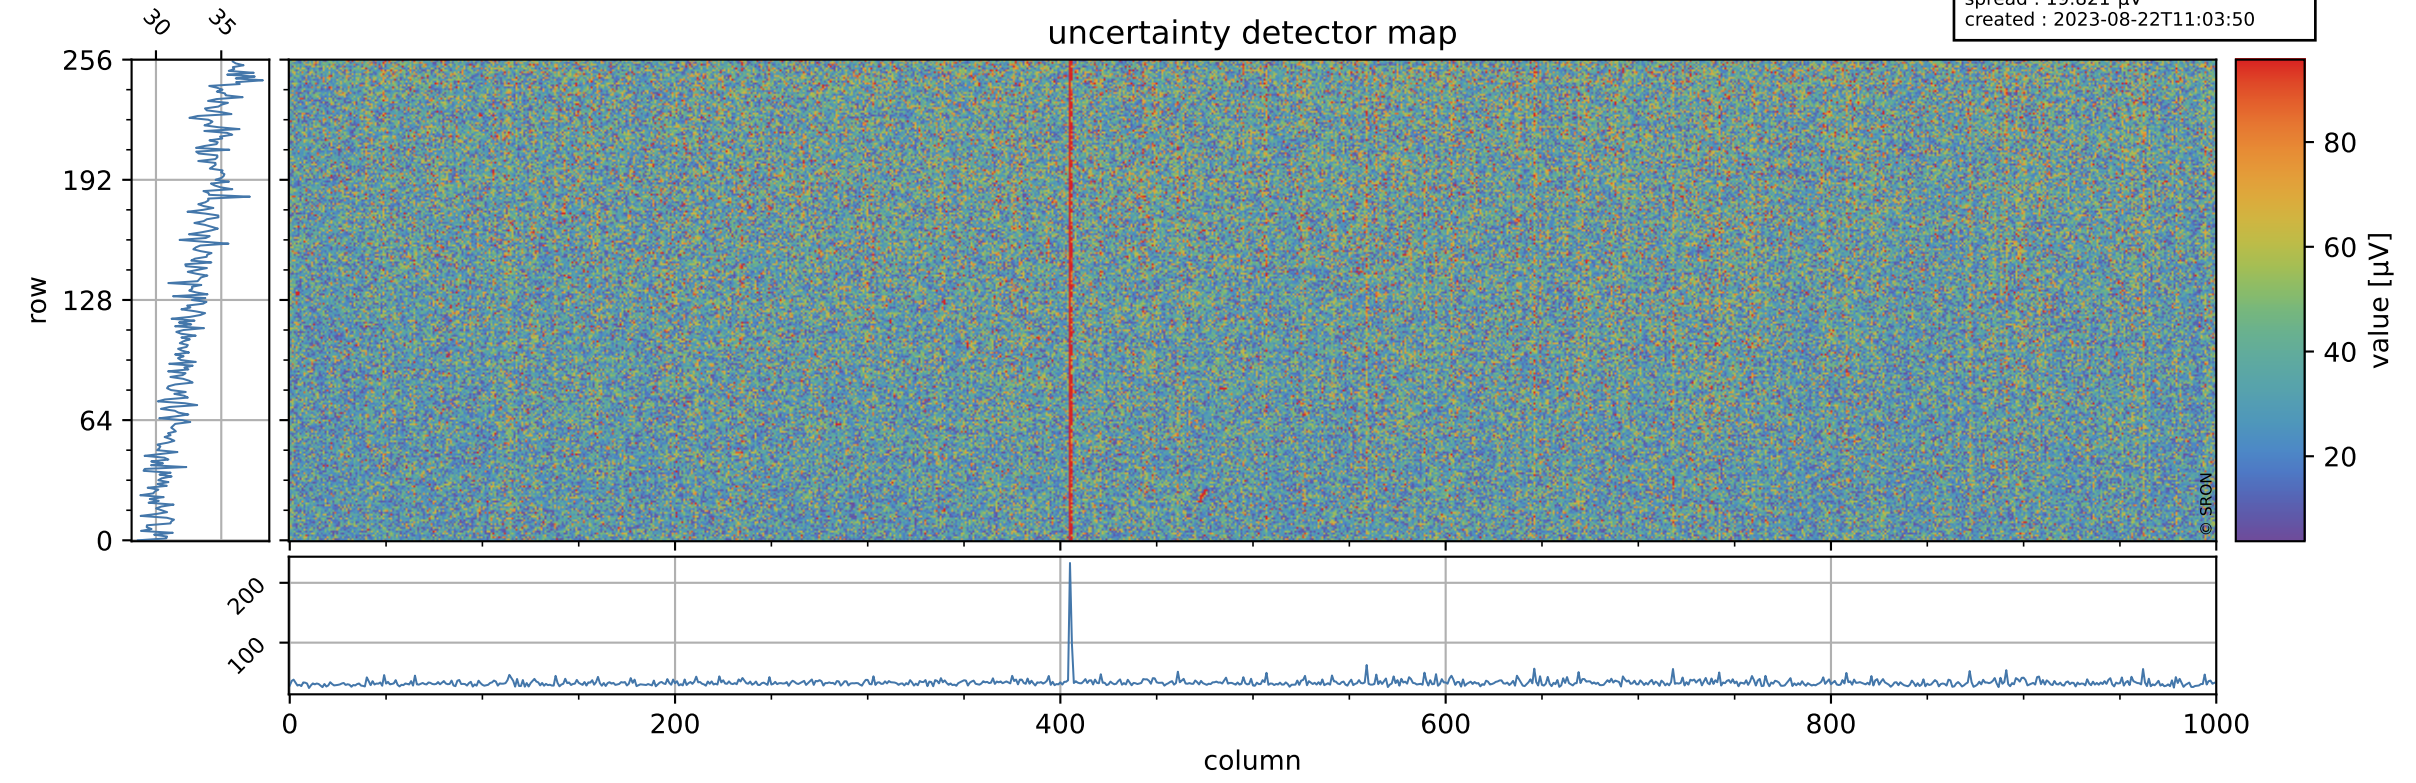

# Tropomi SWIR offset (beta nominal)

orbits : 17 in [9037, 9082]  
coverage : 2019-07-12 / 2019-07-15  
median : 0.52594 V  
spread : 0.035915 V  
created : 2023-08-22T11:03:49

## value detector map

# Tropomi SWIR offset (beta nominal)

orbits : 17 in [9037, 9082]  
coverage : 2019-07-12 / 2019-07-15  
median : 33.501  $\mu\text{V}$   
spread : 19.821  $\mu\text{V}$   
created : 2023-08-22T11:03:50

# Tropomi SWIR offset (beta nominal) ground-tracks of Sentinel-5P

orbits : 17 in [9037, 9082]  
coverage : 2019-07-12 / 2019-07-15  
created : 2023-08-22T11:03:50