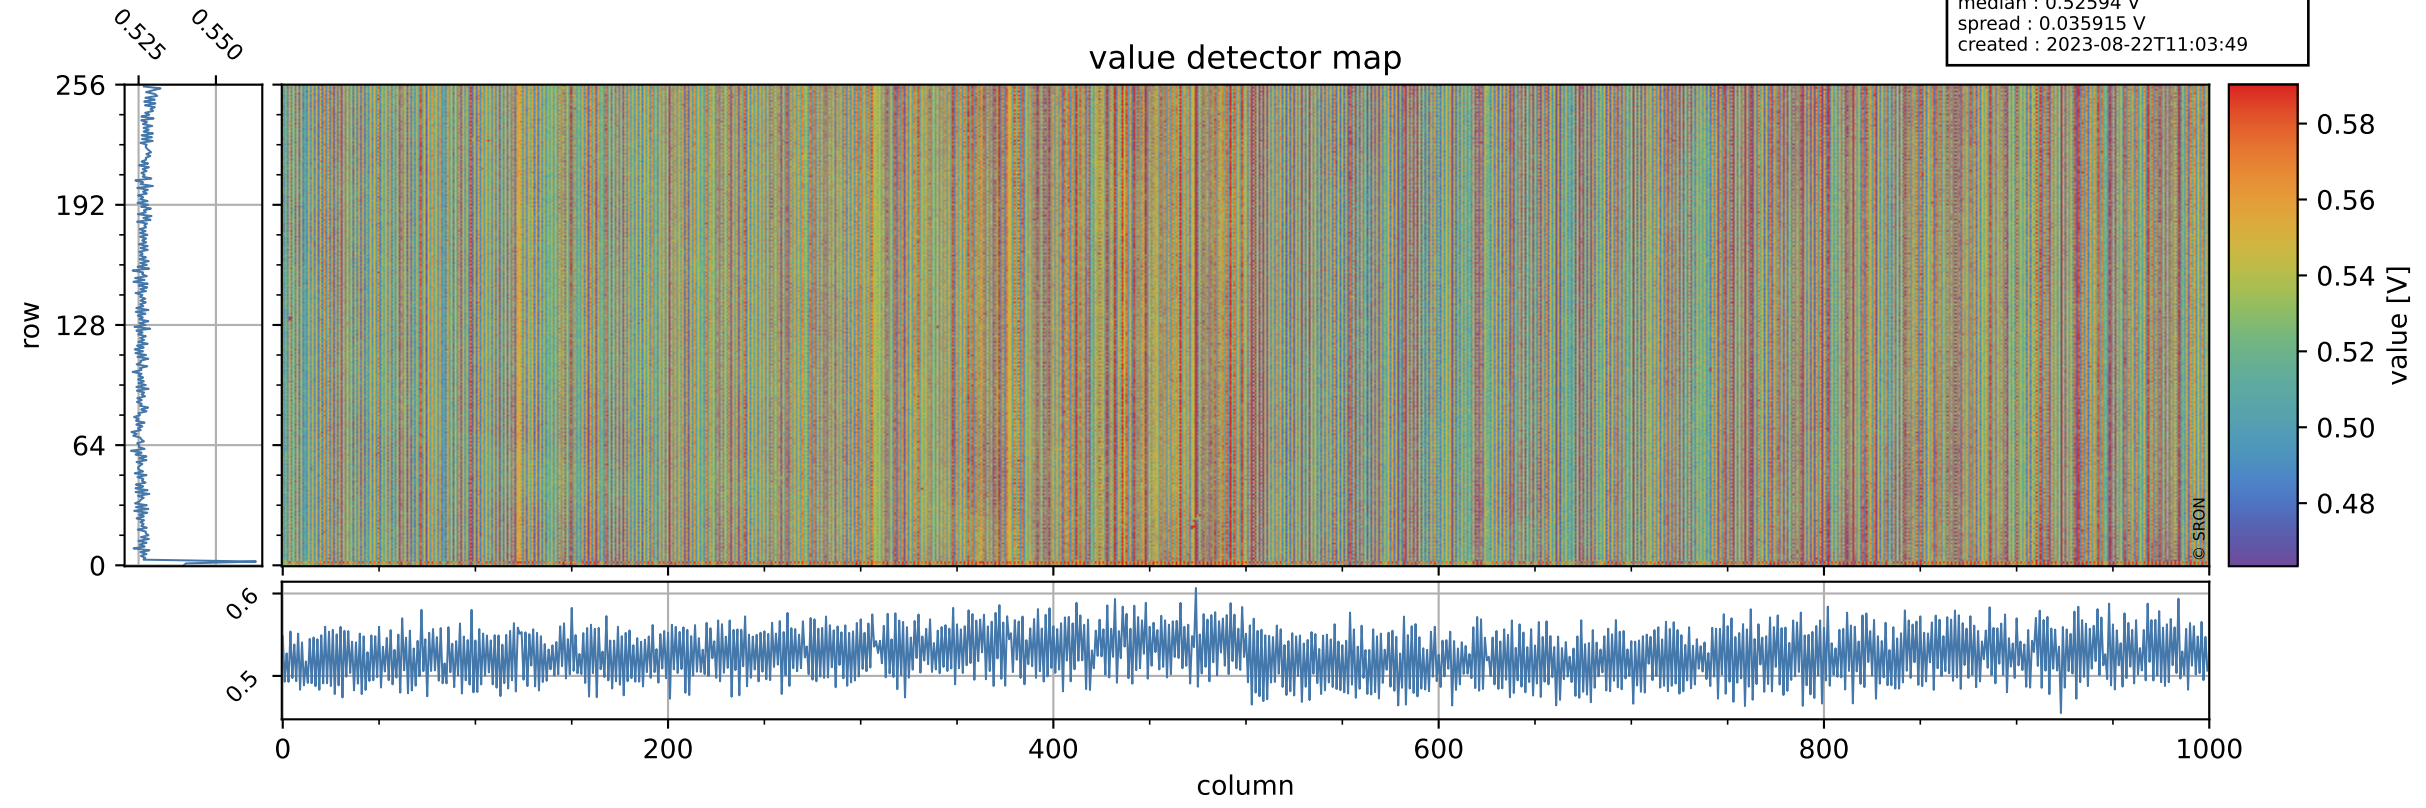

# Tropomi SWIR offset (beta nominal)

orbits : 17 in [9037, 9082]  
coverage : 2019-07-12 / 2019-07-15  
median : 0.52594 V  
spread : 0.035915 V  
created : 2023-08-22T11:03:49

## value detector map

# Tropomi SWIR offset (beta nominal)

orbits : 17 in [9037, 9082]  
coverage : 2019-07-12 / 2019-07-15  
median : 33.501  $\mu\text{V}$   
spread : 19.821  $\mu\text{V}$   
created : 2023-08-22T11:03:50

# Tropomi SWIR offset (beta nominal) ground-tracks of Sentinel-5P

orbits : 17 in [9037, 9082]  
coverage : 2019-07-12 / 2019-07-15  
created : 2023-08-22T11:03:50