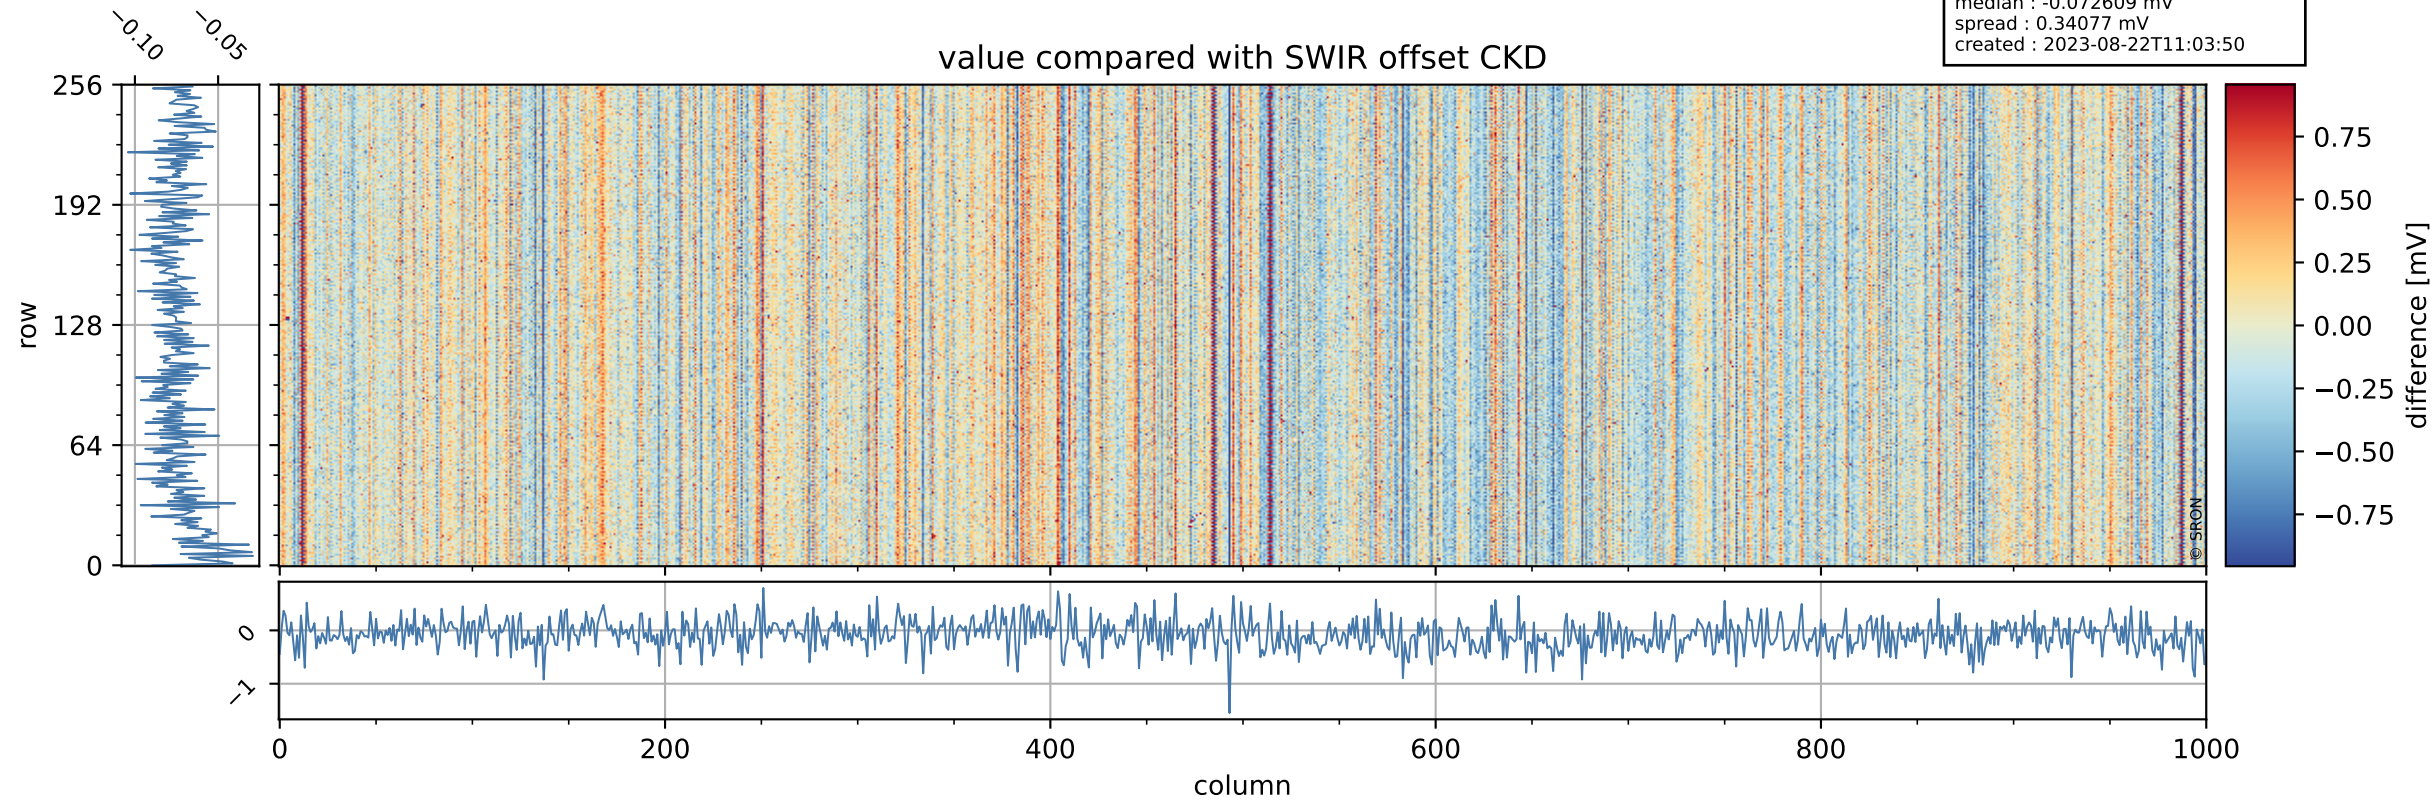

## value detector map

# Tropomi SWIR offset (beta nominal)

orbits : 17 in [9037, 9082]  
coverage : 2019-07-12 / 2019-07-15  
median : 33.501  $\mu\text{V}$   
spread : 19.821  $\mu\text{V}$   
created : 2023-08-22T11:03:50

# Tropomi SWIR offset (beta nominal)

orbits : 17 in [9037, 9082]  
coverage : 2019-07-12 / 2019-07-15  
median : -0.072609 mV  
spread : 0.34077 mV  
created : 2023-08-22T11:03:50

value compared with SWIR offset CKD

# Tropomi SWIR offset (beta nominal) ground-tracks of Sentinel-5P

orbits : 17 in [9037, 9082]  
coverage : 2019-07-12 / 2019-07-15  
created : 2023-08-22T11:03:50