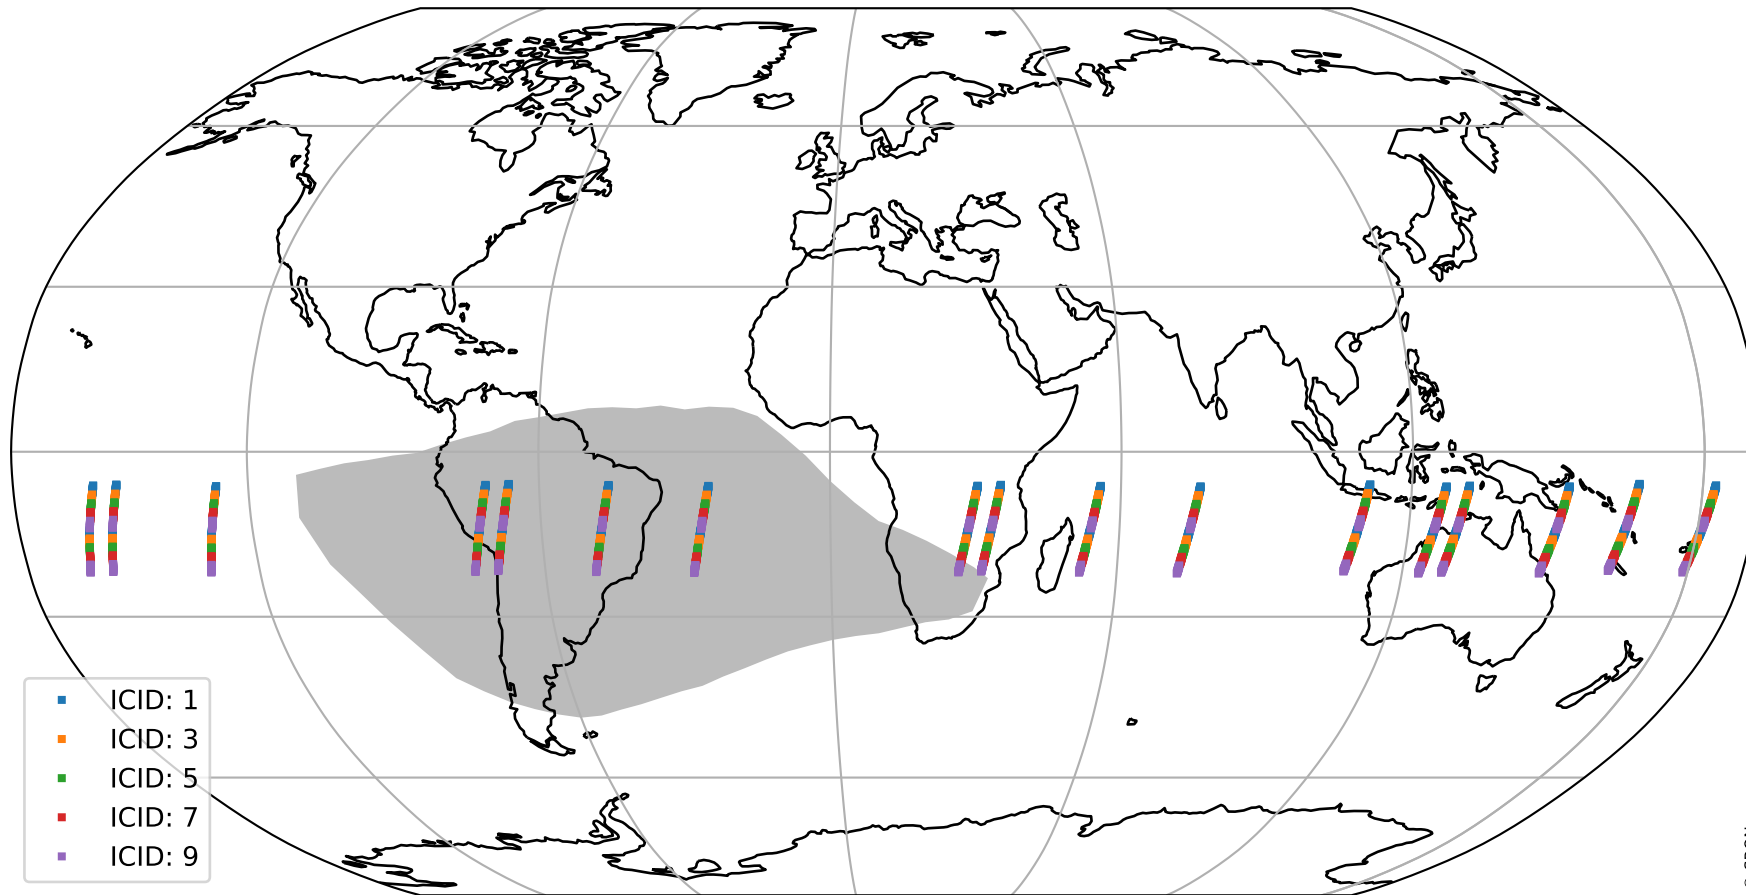

# Tropomi SWIR offset (beta nominal)

orbits : 17 in [9037, 9082]  
coverage : 2019-07-12 / 2019-07-15  
median : 33.501  $\mu\text{V}$   
spread : 19.821  $\mu\text{V}$   
created : 2023-08-22T11:03:50

# Tropomi SWIR offset (beta nominal)

orbits : 17 in [9037, 9082]  
coverage : 2019-07-12 / 2019-07-15  
median : -0.072609 mV  
spread : 0.34077 mV  
created : 2023-08-22T11:03:50

value compared with SWIR offset CKD

# Tropomi SWIR offset (beta nominal) ground-tracks of Sentinel-5P

orbits : 17 in [9037, 9082]  
coverage : 2019-07-12 / 2019-07-15  
created : 2023-08-22T11:03:50

# Tropomi SWIR offset (beta nominal)

orbits : [1867, 9082]  
coverage : 2018-02-20 / 2019-07-15  
created : 2023-08-22T11:03:50