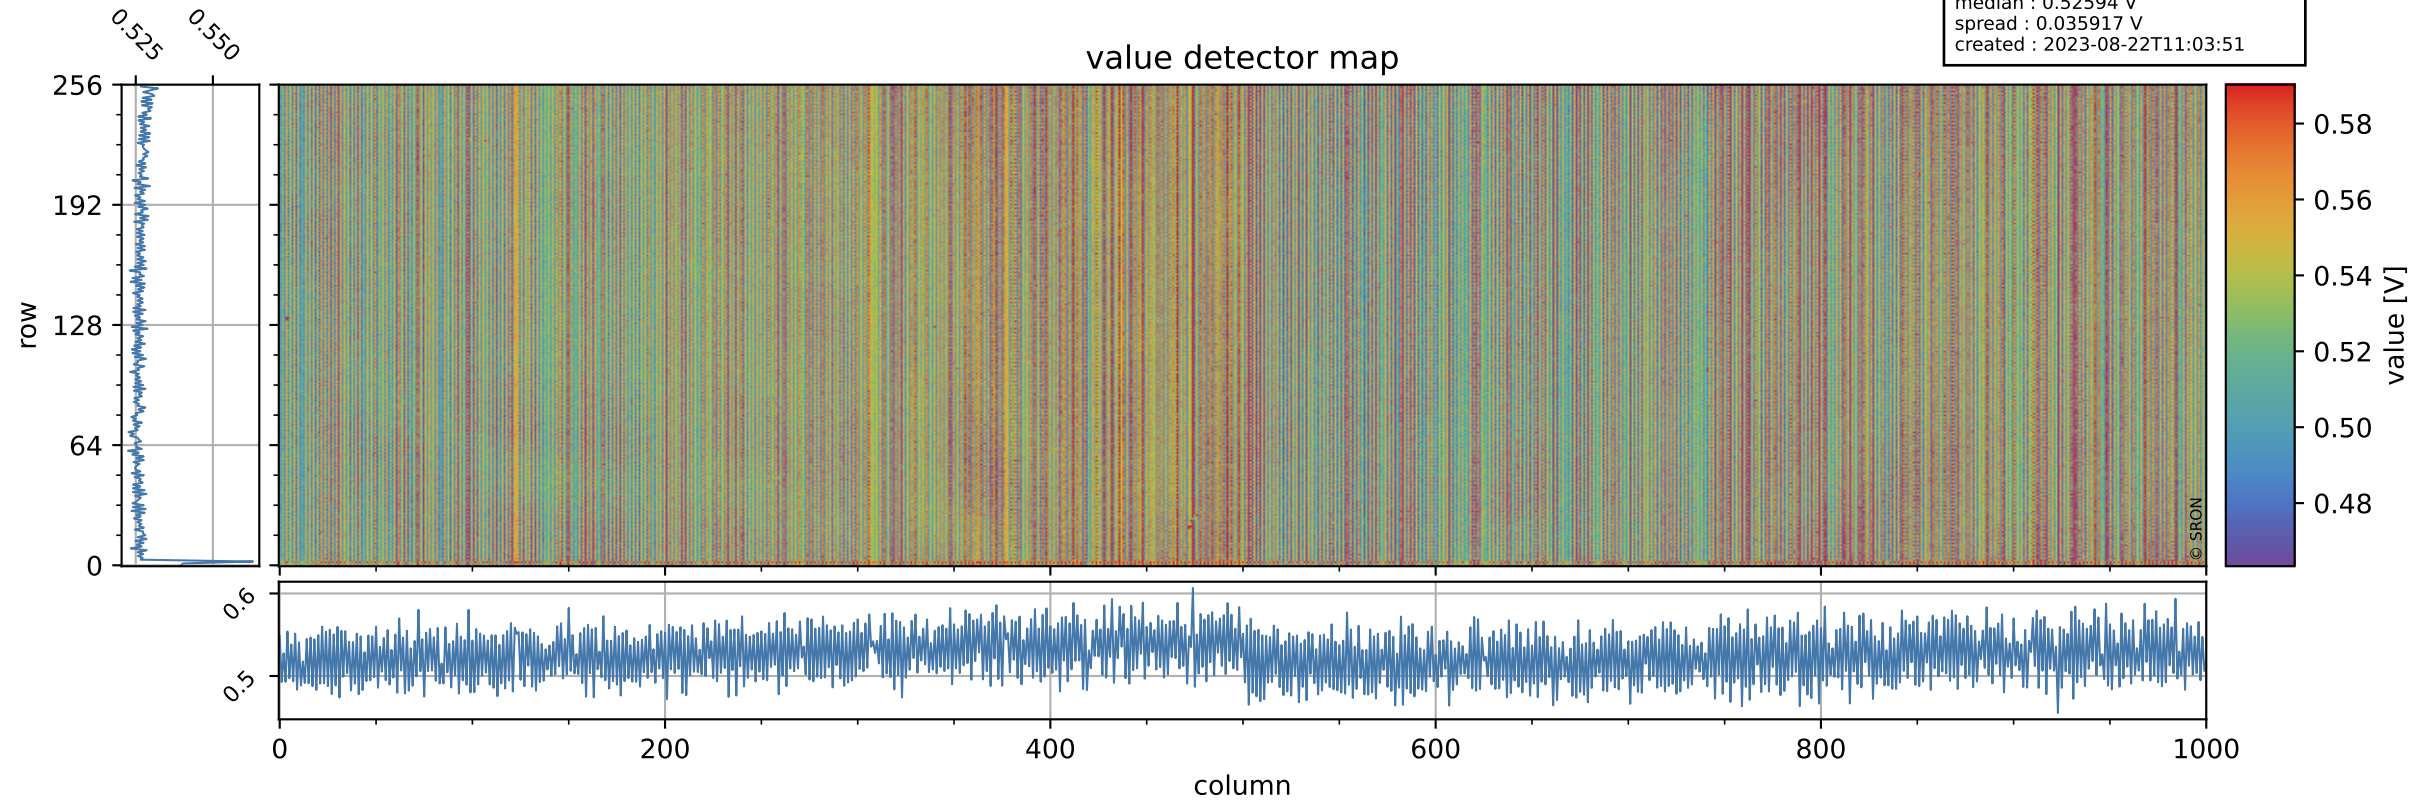

Tropomi SWIR offset (beta nominal)

orbits : 20 in [9082, 9127]
coverage : 2019-07-15 / 2019-07-18
median : 0.52594 V
spread : 0.035917 V
created : 2023-08-22T11:03:51

value detector map

Tropomi SWIR offset (beta nominal)

orbits : 20 in [9082, 9127]
coverage : 2019-07-15 / 2019-07-18
median : 33.4 μV
spread : 19.723 μV
created : 2023-08-22T11:03:51

Tropomi SWIR offset (beta nominal)

orbits : 20 in [9082, 9127]
coverage : 2019-07-15 / 2019-07-18
median : -0.076103 mV
spread : 0.34174 mV
created : 2023-08-22T11:03:52

value compared with SWIR offset CKD

Tropomi SWIR offset (beta nominal) ground-tracks of Sentinel-5P

orbits : 20 in [9082, 9127]
coverage : 2019-07-15 / 2019-07-18
created : 2023-08-22T11:03:52

Tropomi SWIR offset (beta nominal)

orbits : [1867, 9127]
coverage : 2018-02-20 / 2019-07-18
created : 2023-08-22T11:03:52

trend of detector median & temperatures