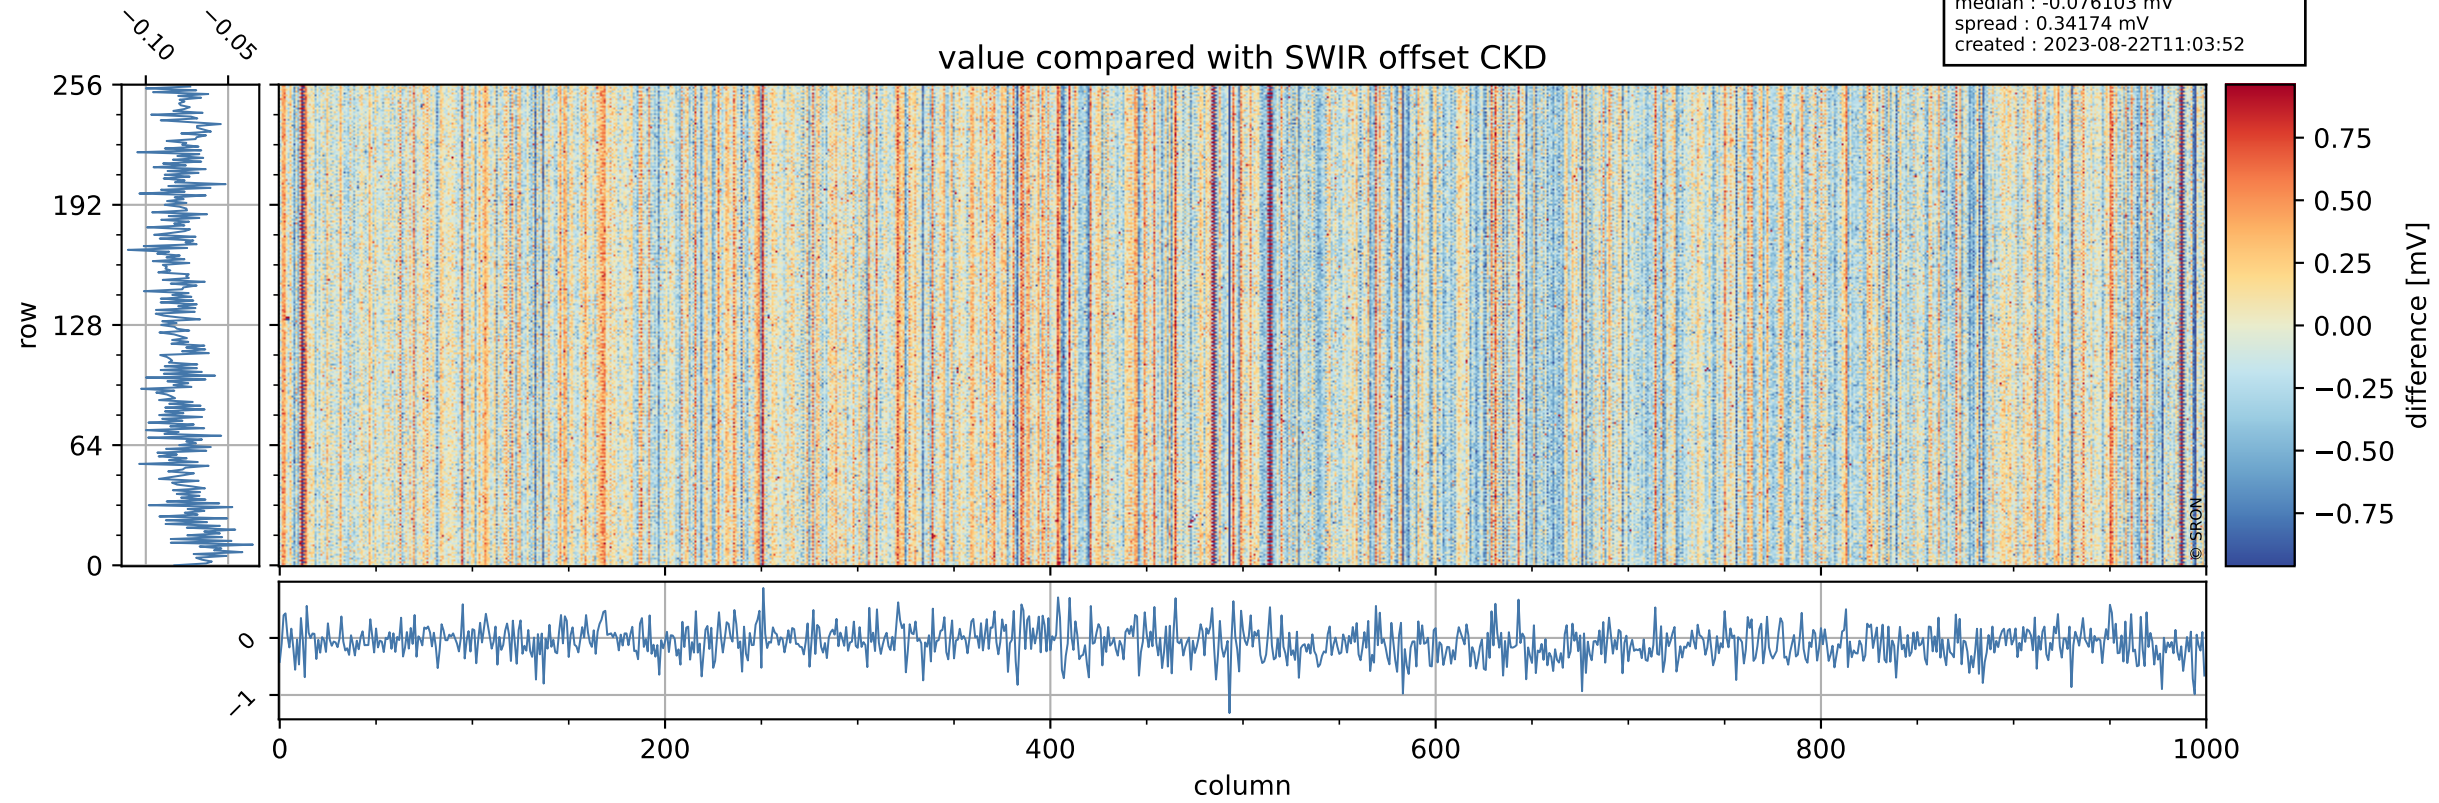

Tropomi SWIR offset (beta nominal)

orbits : 20 in [9082, 9127]
coverage : 2019-07-15 / 2019-07-18
median : 0.52594 V
spread : 0.035917 V
created : 2023-08-22T11:03:51

value detector map

Tropomi SWIR offset (beta nominal)

orbits : 20 in [9082, 9127]
coverage : 2019-07-15 / 2019-07-18
median : 33.4 μV
spread : 19.723 μV
created : 2023-08-22T11:03:51

Tropomi SWIR offset (beta nominal)

orbits : 20 in [9082, 9127]
coverage : 2019-07-15 / 2019-07-18
median : -0.076103 mV
spread : 0.34174 mV
created : 2023-08-22T11:03:52

value compared with SWIR offset CKD

Tropomi SWIR offset (beta nominal) ground-tracks of Sentinel-5P

orbits : 20 in [9082, 9127]
coverage : 2019-07-15 / 2019-07-18
created : 2023-08-22T11:03:52

Tropomi SWIR offset (beta nominal)

orbits : [1867, 9127]
coverage : 2018-02-20 / 2019-07-18
created : 2023-08-22T11:03:52

trend of detector median & temperatures