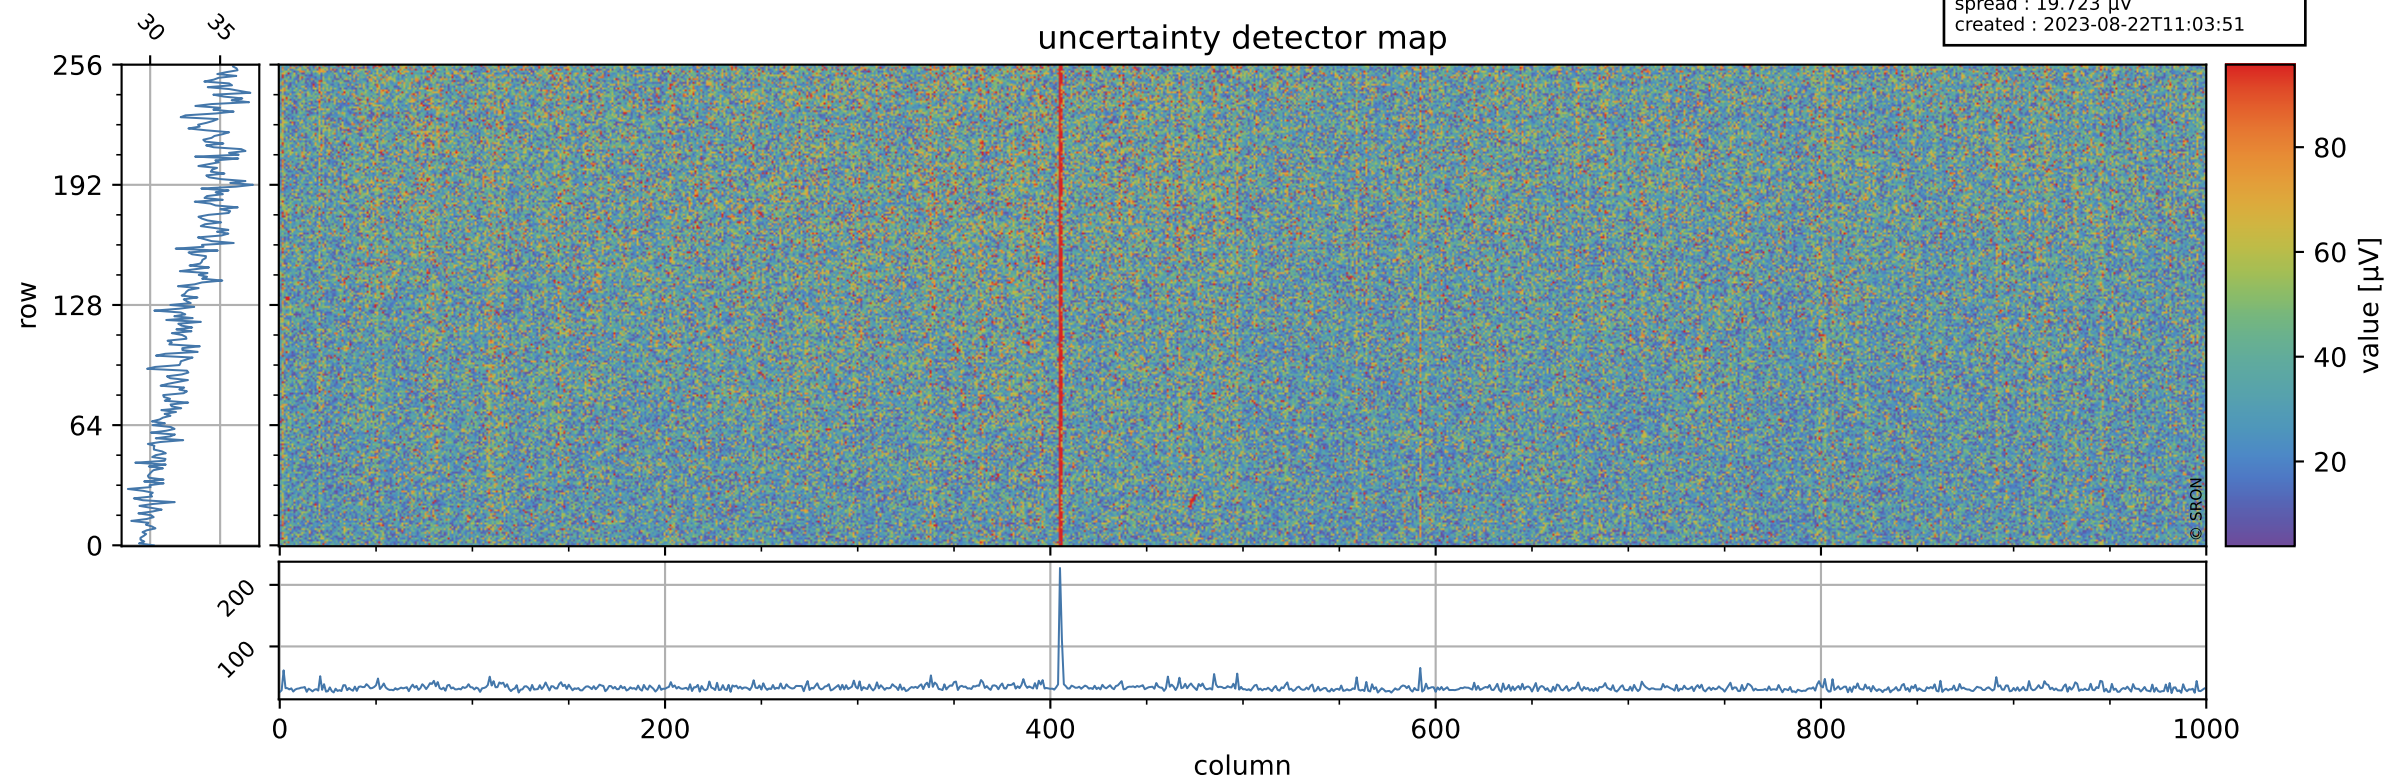

Tropomi SWIR offset (beta nominal)

orbits : 20 in [9082, 9127]
coverage : 2019-07-15 / 2019-07-18
median : 0.52594 V
spread : 0.035917 V
created : 2023-08-22T11:03:51

value detector map

Tropomi SWIR offset (beta nominal)

orbits : 20 in [9082, 9127]
coverage : 2019-07-15 / 2019-07-18
median : 33.4 μV
spread : 19.723 μV
created : 2023-08-22T11:03:51

Tropomi SWIR offset (beta nominal)

orbits : 20 in [9082, 9127]
coverage : 2019-07-15 / 2019-07-18
median : -0.076103 mV
spread : 0.34174 mV
created : 2023-08-22T11:03:52

value compared with SWIR offset CKD

Tropomi SWIR offset (beta nominal) ground-tracks of Sentinel-5P

orbits : 20 in [9082, 9127]
coverage : 2019-07-15 / 2019-07-18
created : 2023-08-22T11:03:52

Tropomi SWIR offset (beta nominal)

orbits : [1867, 9127]
coverage : 2018-02-20 / 2019-07-18
created : 2023-08-22T11:03:52

trend of detector median & temperatures