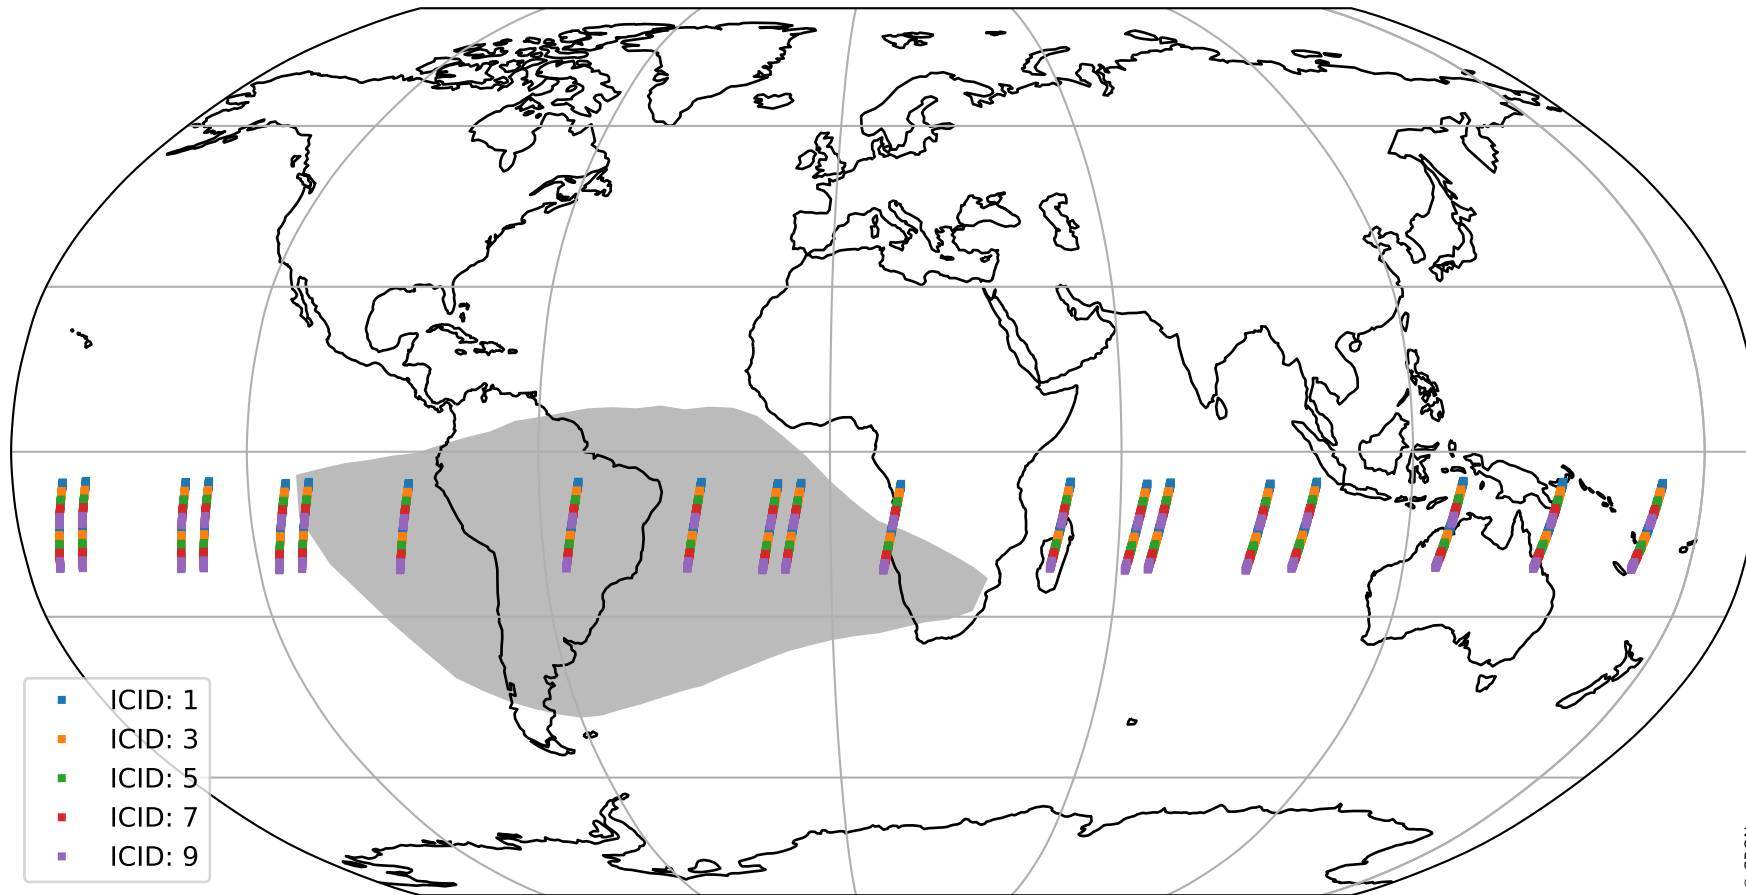

Tropomi SWIR offset (beta nominal)

orbits : 20 in [9082, 9127]
coverage : 2019-07-15 / 2019-07-18
median : 0.52594 V
spread : 0.035917 V
created : 2023-08-22T11:03:51

value detector map

Tropomi SWIR offset (beta nominal)

orbits : 20 in [9082, 9127]
coverage : 2019-07-15 / 2019-07-18
median : 33.4 μV
spread : 19.723 μV
created : 2023-08-22T11:03:51

Tropomi SWIR offset (beta nominal)

orbits : 20 in [9082, 9127]
coverage : 2019-07-15 / 2019-07-18
median : -0.076103 mV
spread : 0.34174 mV
created : 2023-08-22T11:03:52

value compared with SWIR offset CKD

Tropomi SWIR offset (beta nominal) ground-tracks of Sentinel-5P

orbits : 20 in [9082, 9127]
coverage : 2019-07-15 / 2019-07-18
created : 2023-08-22T11:03:52

Tropomi SWIR offset (beta nominal)

orbits : [1867, 9127]
coverage : 2018-02-20 / 2019-07-18
created : 2023-08-22T11:03:52

trend of detector median & temperatures