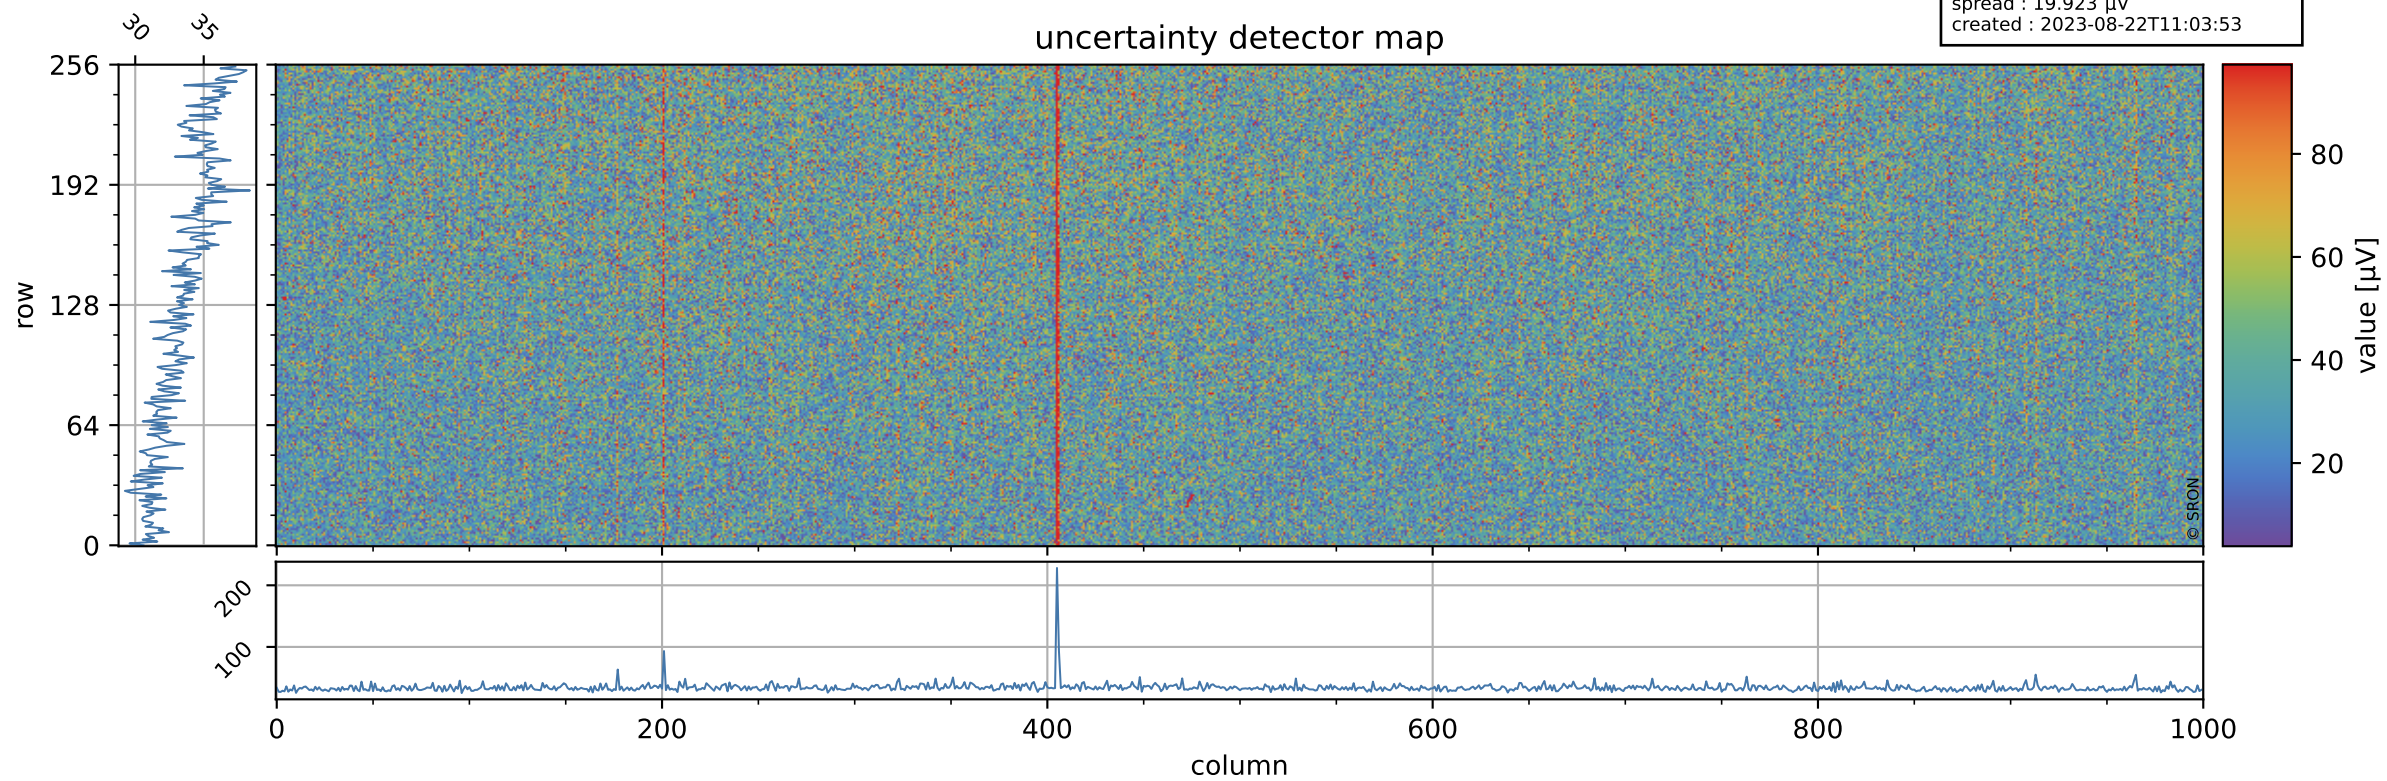

Tropomi SWIR offset (beta nominal)

orbits : 18 in [9127, 9172]
coverage : 2019-07-18 / 2019-07-21
median : 0.52594 V
spread : 0.035919 V
created : 2023-08-22T11:03:53

value detector map

Tropomi SWIR offset (beta nominal)

orbits : 18 in [9127, 9172]
coverage : 2019-07-18 / 2019-07-21
median : 34.068 μV
spread : 19.923 μV
created : 2023-08-22T11:03:53

Tropomi SWIR offset (beta nominal)

orbits : 18 in [9127, 9172]
coverage : 2019-07-18 / 2019-07-21
median : -0.075923 mV
spread : 0.34412 mV
created : 2023-08-22T11:03:54

value compared with SWIR offset CKD

Tropomi SWIR offset (beta nominal) ground-tracks of Sentinel-5P

orbits : 18 in [9127, 9172]
coverage : 2019-07-18 / 2019-07-21
created : 2023-08-22T11:03:54

Tropomi SWIR offset (beta nominal)

orbits : [1867, 9172]
coverage : 2018-02-20 / 2019-07-21
created : 2023-08-22T11:03:54

trend of detector median & temperatures