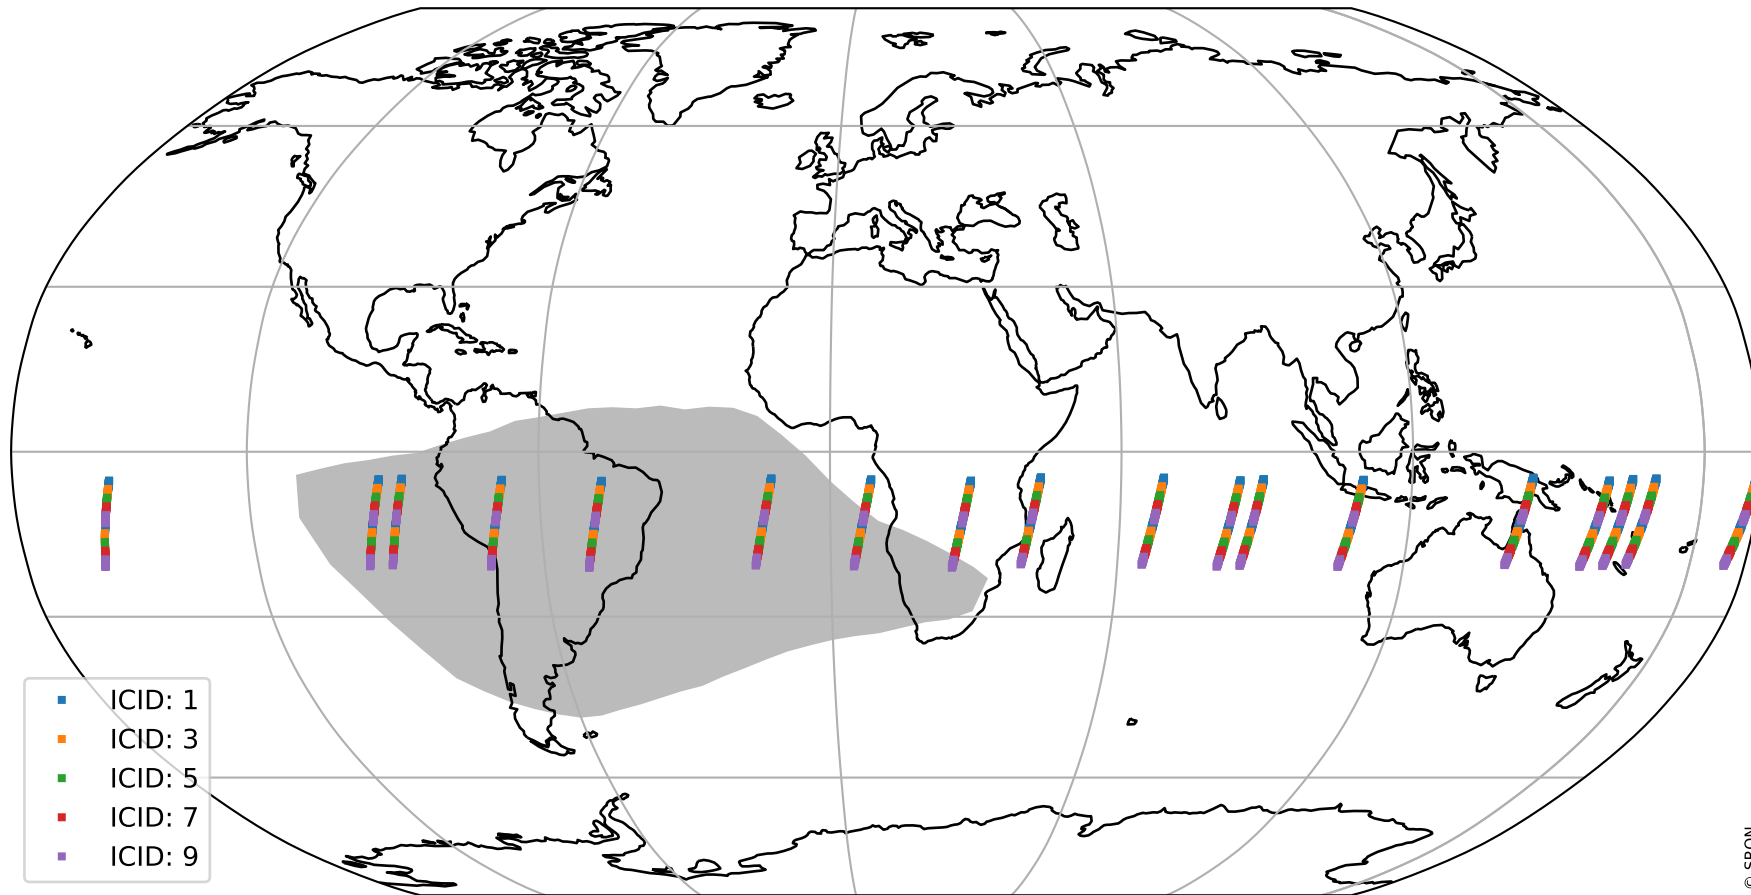

Tropomi SWIR offset (beta nominal)

orbits : 18 in [9127, 9172]
coverage : 2019-07-18 / 2019-07-21
median : 0.52594 V
spread : 0.035919 V
created : 2023-08-22T11:03:53

value detector map

Tropomi SWIR offset (beta nominal)

orbits : 18 in [9127, 9172]
coverage : 2019-07-18 / 2019-07-21
median : 34.068 μV
spread : 19.923 μV
created : 2023-08-22T11:03:53

Tropomi SWIR offset (beta nominal)

orbits : 18 in [9127, 9172]
coverage : 2019-07-18 / 2019-07-21
median : -0.075923 mV
spread : 0.34412 mV
created : 2023-08-22T11:03:54

value compared with SWIR offset CKD

Tropomi SWIR offset (beta nominal) ground-tracks of Sentinel-5P

orbits : 18 in [9127, 9172]
coverage : 2019-07-18 / 2019-07-21
created : 2023-08-22T11:03:54

Tropomi SWIR offset (beta nominal)

orbits : [1867, 9172]
coverage : 2018-02-20 / 2019-07-21
created : 2023-08-22T11:03:54

trend of detector median & temperatures