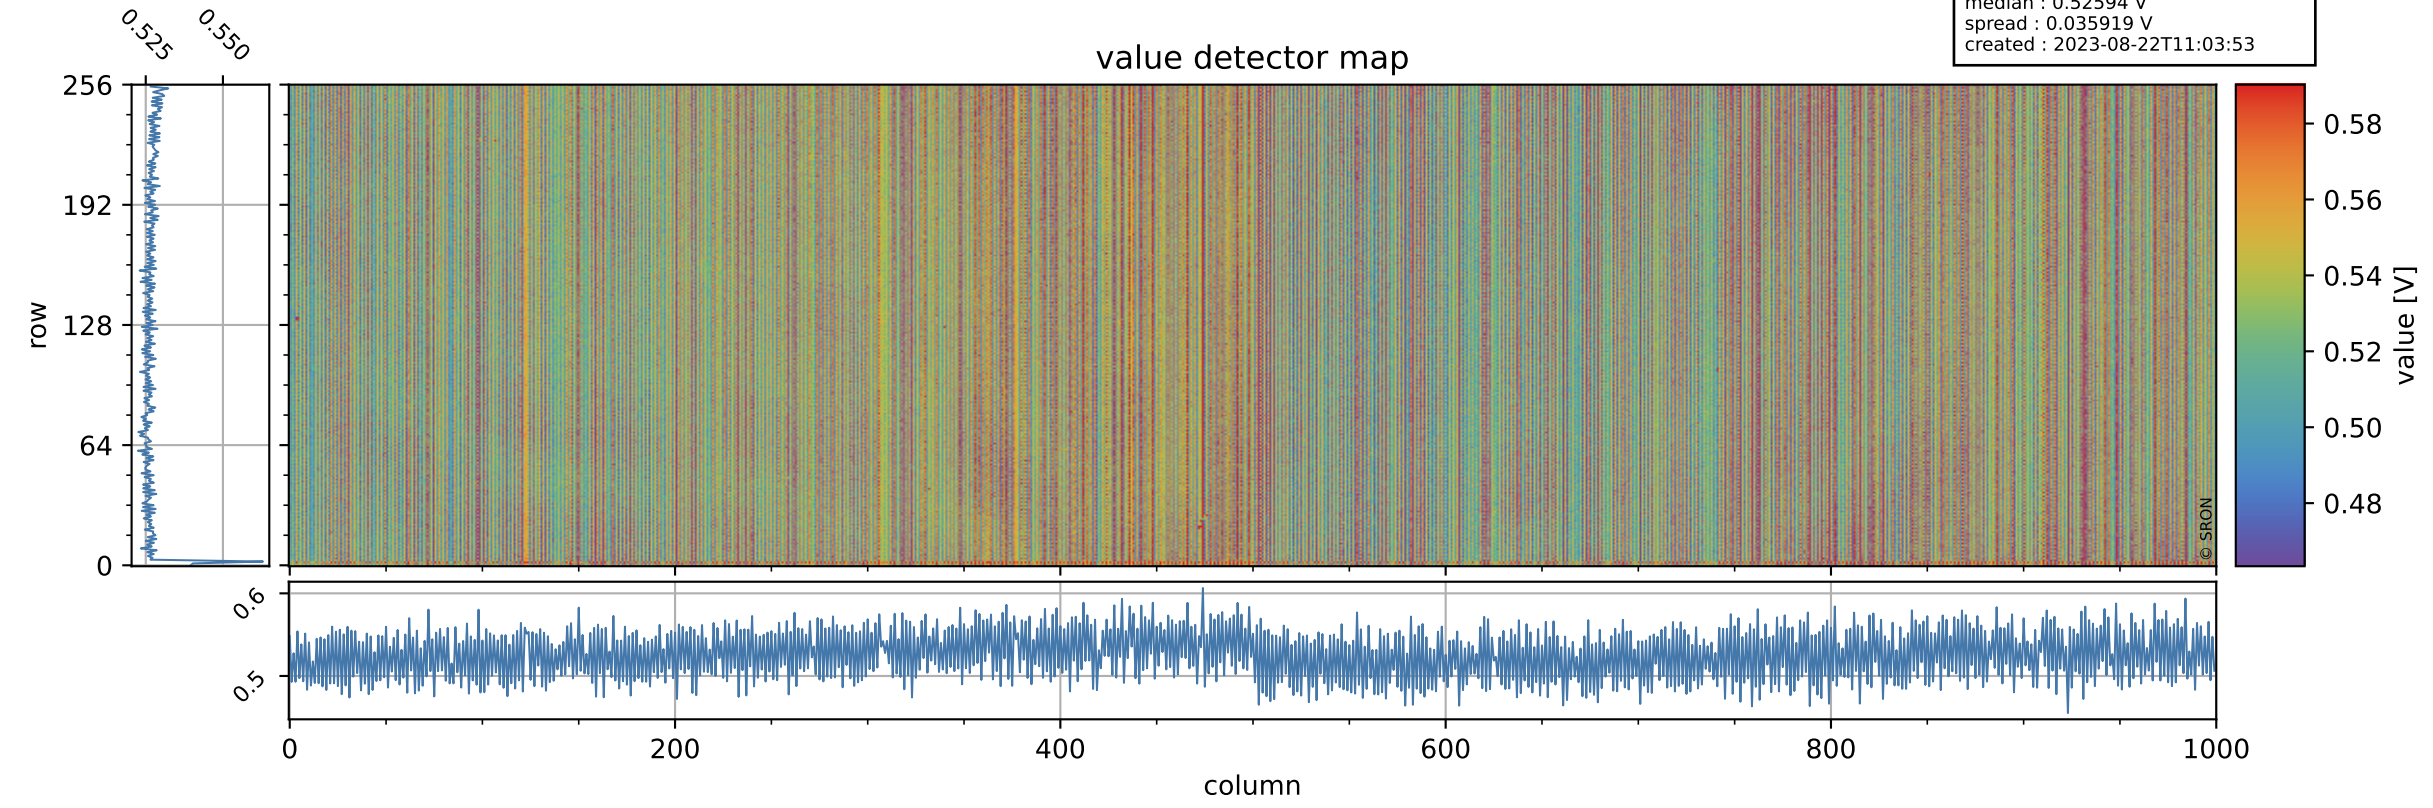

Tropomi SWIR offset (beta nominal)

orbits : 18 in [9127, 9172]
coverage : 2019-07-18 / 2019-07-21
median : 0.52594 V
spread : 0.035919 V
created : 2023-08-22T11:03:53

value detector map

Tropomi SWIR offset (beta nominal)

orbits : 18 in [9127, 9172]
coverage : 2019-07-18 / 2019-07-21
median : 34.068 μV
spread : 19.923 μV
created : 2023-08-22T11:03:53

Tropomi SWIR offset (beta nominal)

orbits : 18 in [9127, 9172]
coverage : 2019-07-18 / 2019-07-21
median : -0.075923 mV
spread : 0.34412 mV
created : 2023-08-22T11:03:54

value compared with SWIR offset CKD

Tropomi SWIR offset (beta nominal) ground-tracks of Sentinel-5P

orbits : 18 in [9127, 9172]
coverage : 2019-07-18 / 2019-07-21
created : 2023-08-22T11:03:54

Tropomi SWIR offset (beta nominal)

orbits : [1867, 9172]
coverage : 2018-02-20 / 2019-07-21
created : 2023-08-22T11:03:54

trend of detector median & temperatures