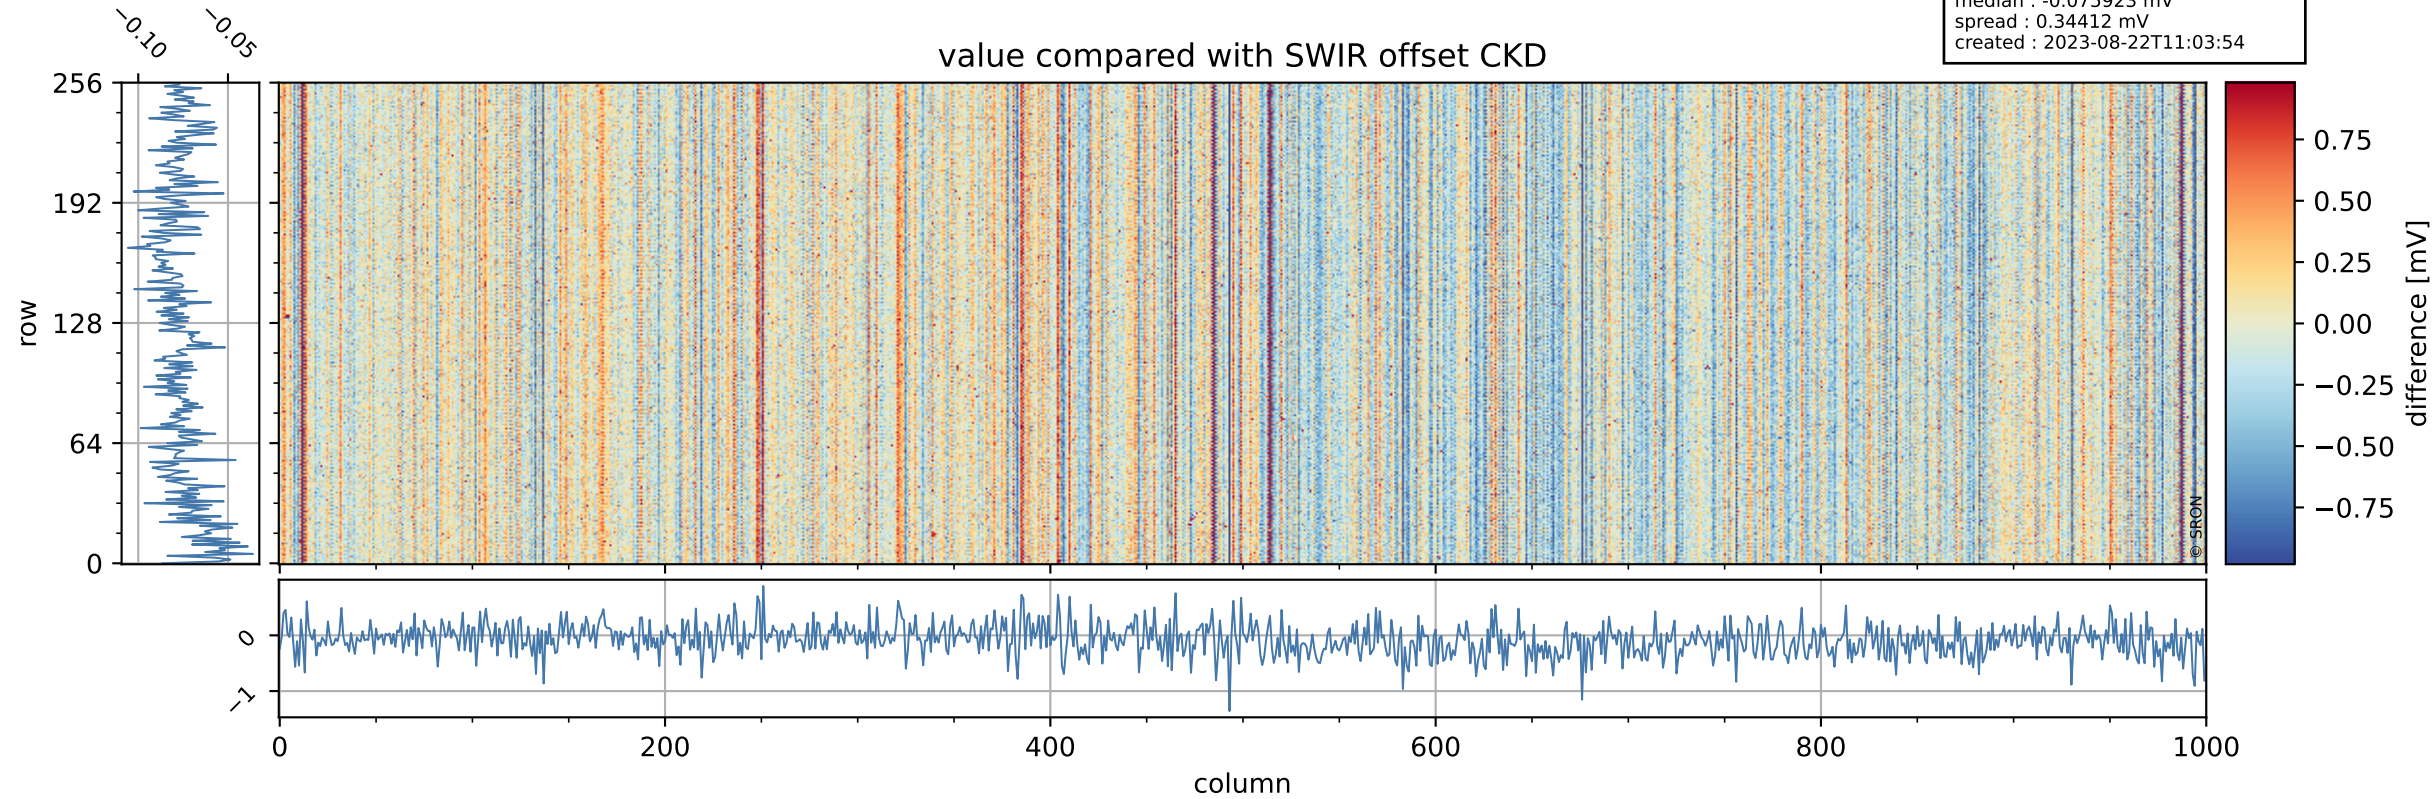

Tropomi SWIR offset (beta nominal)

orbits : 18 in [9127, 9172]
coverage : 2019-07-18 / 2019-07-21
median : 0.52594 V
spread : 0.035919 V
created : 2023-08-22T11:03:53

value detector map

Tropomi SWIR offset (beta nominal)

orbits : 18 in [9127, 9172]
coverage : 2019-07-18 / 2019-07-21
median : 34.068 μV
spread : 19.923 μV
created : 2023-08-22T11:03:53

Tropomi SWIR offset (beta nominal)

orbits : 18 in [9127, 9172]
coverage : 2019-07-18 / 2019-07-21
median : -0.075923 mV
spread : 0.34412 mV
created : 2023-08-22T11:03:54

value compared with SWIR offset CKD

Tropomi SWIR offset (beta nominal) ground-tracks of Sentinel-5P

orbits : 18 in [9127, 9172]
coverage : 2019-07-18 / 2019-07-21
created : 2023-08-22T11:03:54

Tropomi SWIR offset (beta nominal)

orbits : [1867, 9172]
coverage : 2018-02-20 / 2019-07-21
created : 2023-08-22T11:03:54

trend of detector median & temperatures