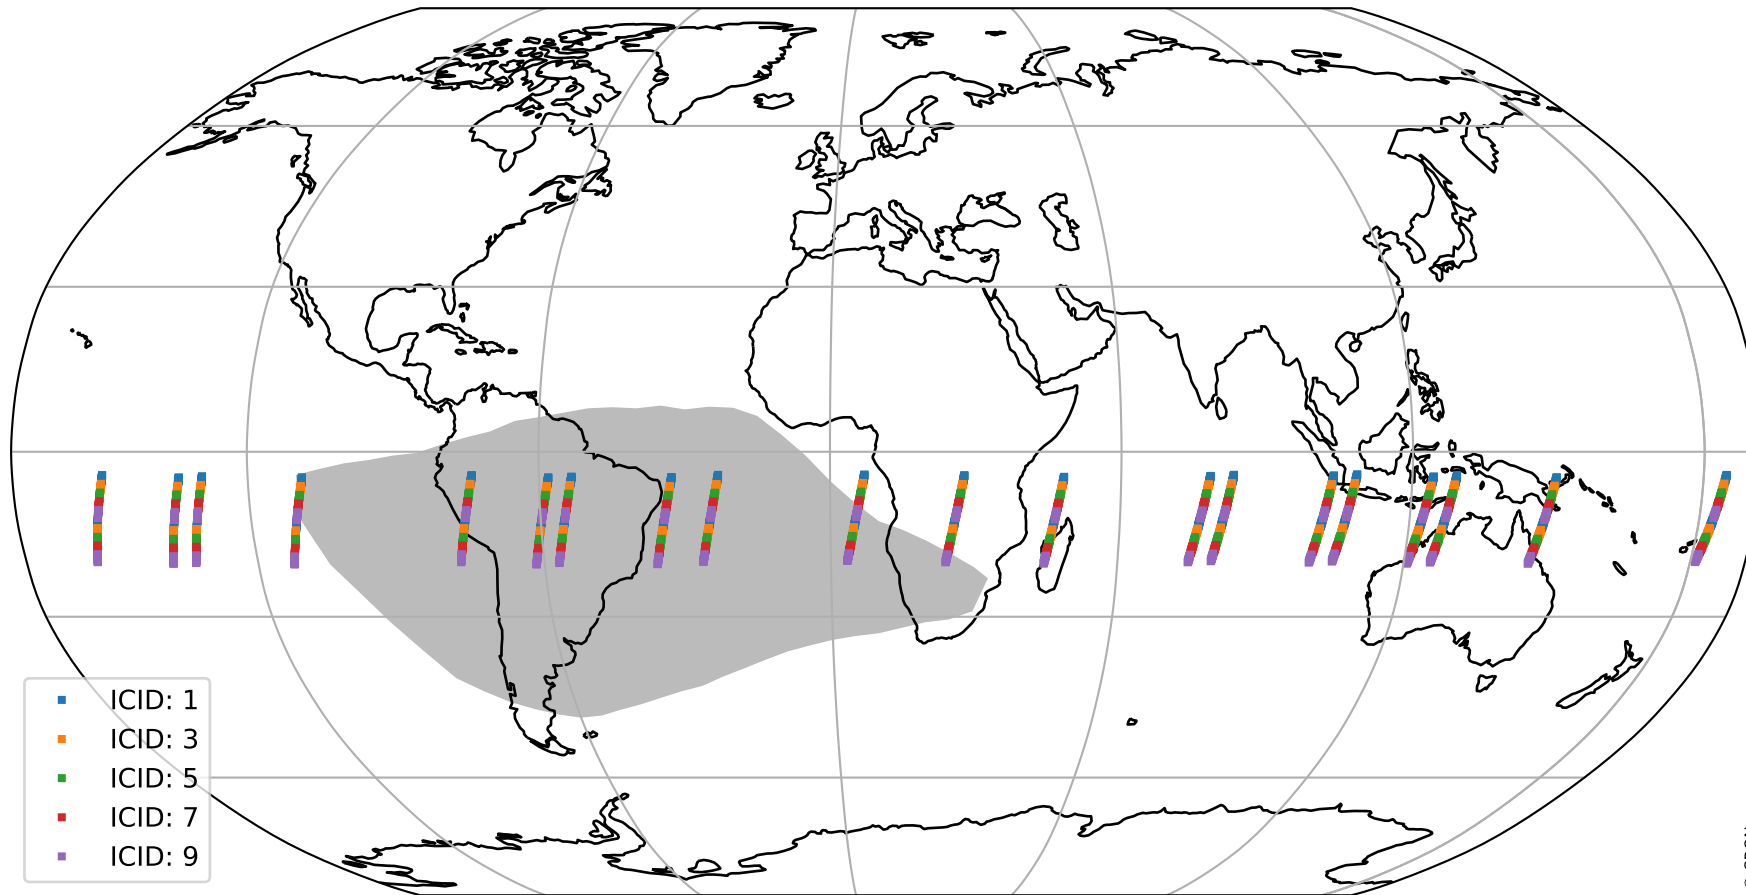

Tropomi SWIR offset (beta nominal)

orbits : 20 in [9172, 9217]
coverage : 2019-07-22 / 2019-07-25
median : 0.52591 V
spread : 0.035924 V
created : 2023-08-22T11:03:55

value detector map

Tropomi SWIR offset (beta nominal)

orbits : 20 in [9172, 9217]
coverage : 2019-07-22 / 2019-07-25
median : 32.291 μV
spread : 19.008 μV
created : 2023-08-22T11:03:55

Tropomi SWIR offset (beta nominal)

orbits : 20 in [9172, 9217]
coverage : 2019-07-22 / 2019-07-25
median : -0.10731 mV
spread : 0.352 mV
created : 2023-08-22T11:03:56

value compared with SWIR offset CKD

Tropomi SWIR offset (beta nominal) ground-tracks of Sentinel-5P

orbits : 20 in [9172, 9217]
coverage : 2019-07-22 / 2019-07-25
created : 2023-08-22T11:03:56

Tropomi SWIR offset (beta nominal)

orbits : [1867, 9217]
coverage : 2018-02-20 / 2019-07-25
created : 2023-08-22T11:03:56

trend of detector median & temperatures