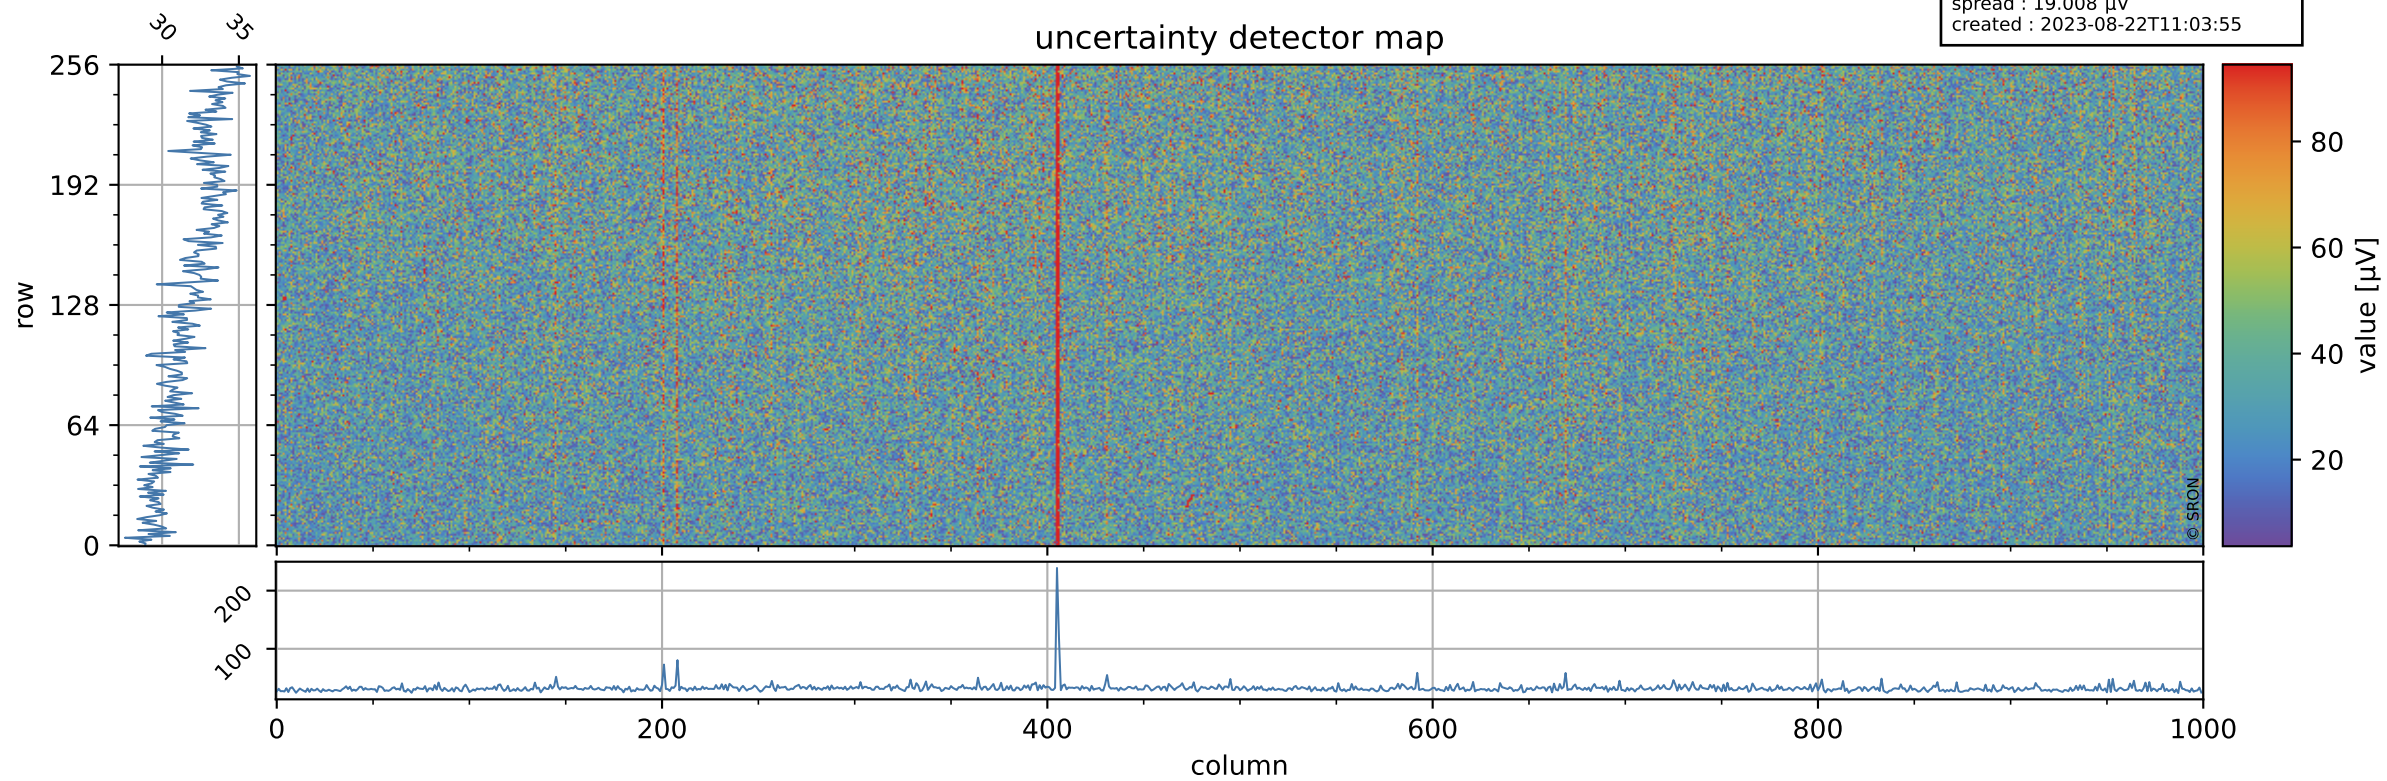

Tropomi SWIR offset (beta nominal)

orbits : 20 in [9172, 9217]
coverage : 2019-07-22 / 2019-07-25
median : 0.52591 V
spread : 0.035924 V
created : 2023-08-22T11:03:55

value detector map

Tropomi SWIR offset (beta nominal)

orbits : 20 in [9172, 9217]
coverage : 2019-07-22 / 2019-07-25
median : 32.291 μV
spread : 19.008 μV
created : 2023-08-22T11:03:55

Tropomi SWIR offset (beta nominal)

orbits : 20 in [9172, 9217]
coverage : 2019-07-22 / 2019-07-25
median : -0.10731 mV
spread : 0.352 mV
created : 2023-08-22T11:03:56

value compared with SWIR offset CKD

Tropomi SWIR offset (beta nominal) ground-tracks of Sentinel-5P

orbits : 20 in [9172, 9217]
coverage : 2019-07-22 / 2019-07-25
created : 2023-08-22T11:03:56

Tropomi SWIR offset (beta nominal)

orbits : [1867, 9217]
coverage : 2018-02-20 / 2019-07-25
created : 2023-08-22T11:03:56

trend of detector median & temperatures