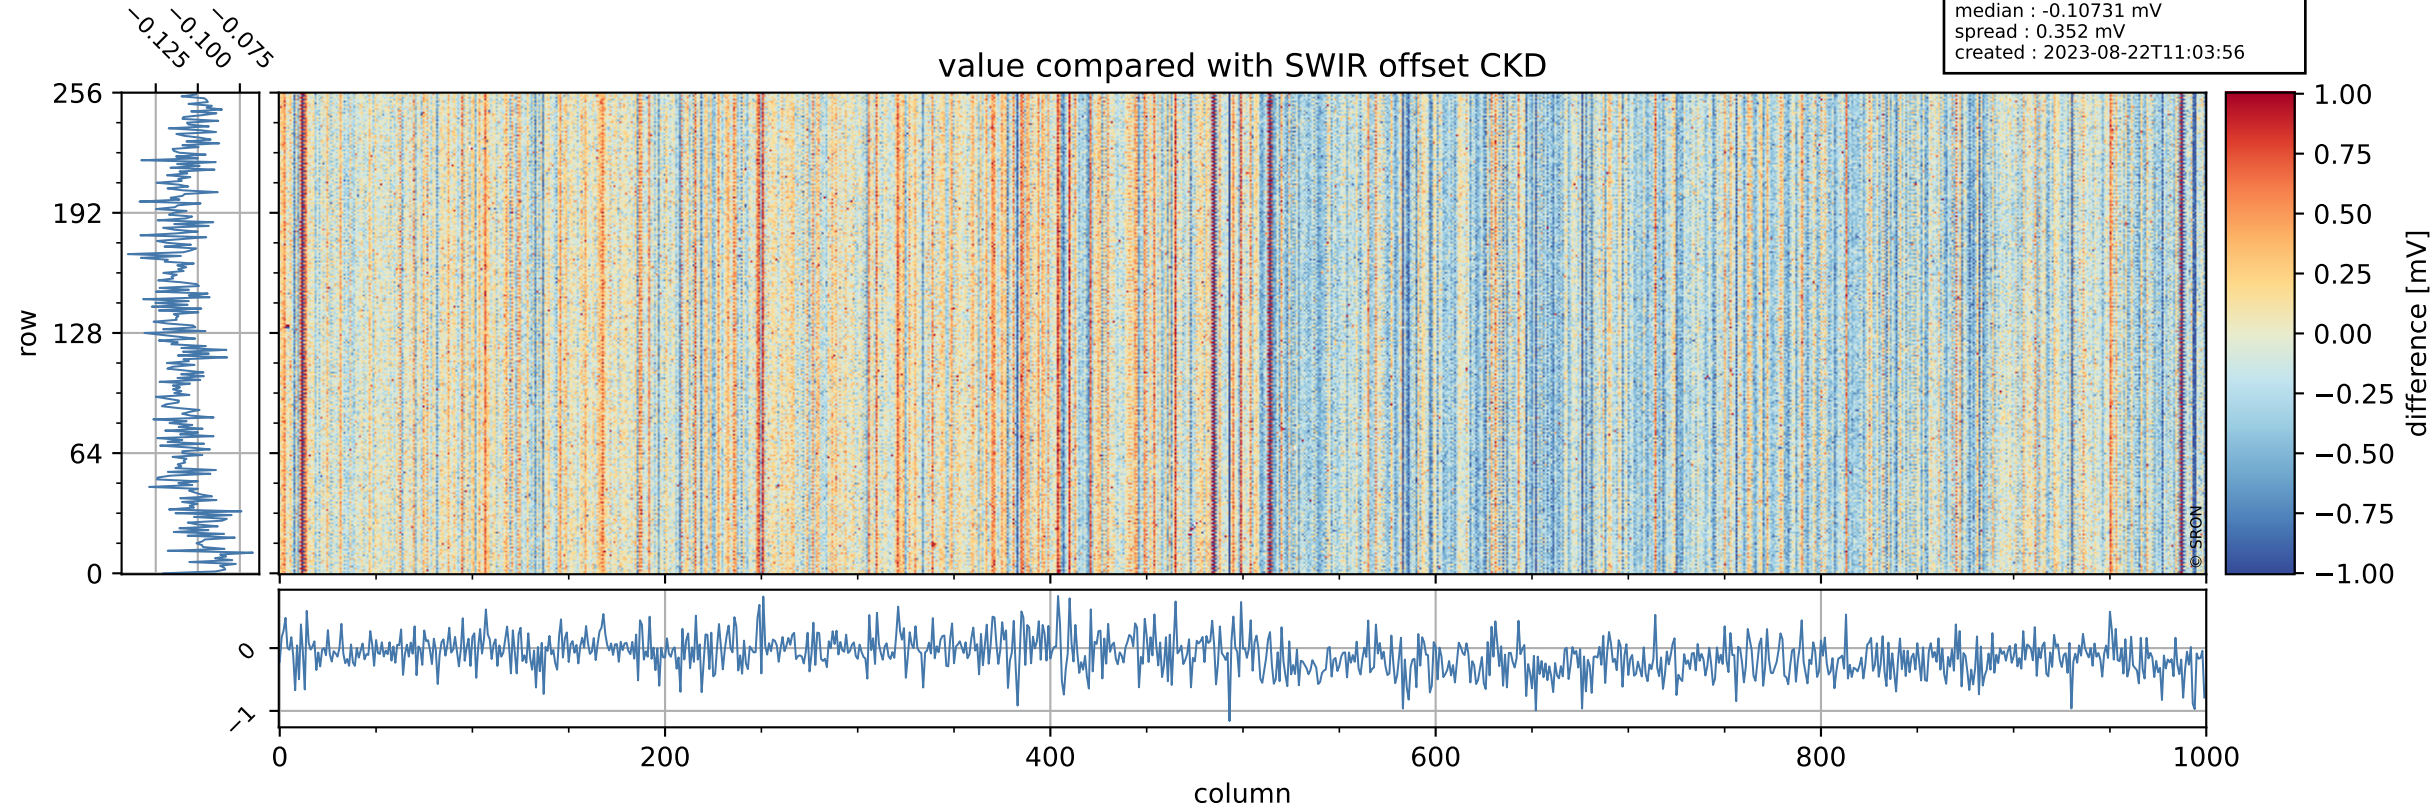

Tropomi SWIR offset (beta nominal)

orbits : 20 in [9172, 9217]
coverage : 2019-07-22 / 2019-07-25
median : 0.52591 V
spread : 0.035924 V
created : 2023-08-22T11:03:55

value detector map

Tropomi SWIR offset (beta nominal)

orbits : 20 in [9172, 9217]
coverage : 2019-07-22 / 2019-07-25
median : 32.291 μV
spread : 19.008 μV
created : 2023-08-22T11:03:55

Tropomi SWIR offset (beta nominal)

orbits : 20 in [9172, 9217]
coverage : 2019-07-22 / 2019-07-25
median : -0.10731 mV
spread : 0.352 mV
created : 2023-08-22T11:03:56

value compared with SWIR offset CKD

Tropomi SWIR offset (beta nominal) ground-tracks of Sentinel-5P

orbits : 20 in [9172, 9217]
coverage : 2019-07-22 / 2019-07-25
created : 2023-08-22T11:03:56

Tropomi SWIR offset (beta nominal)

orbits : [1867, 9217]
coverage : 2018-02-20 / 2019-07-25
created : 2023-08-22T11:03:56

trend of detector median & temperatures