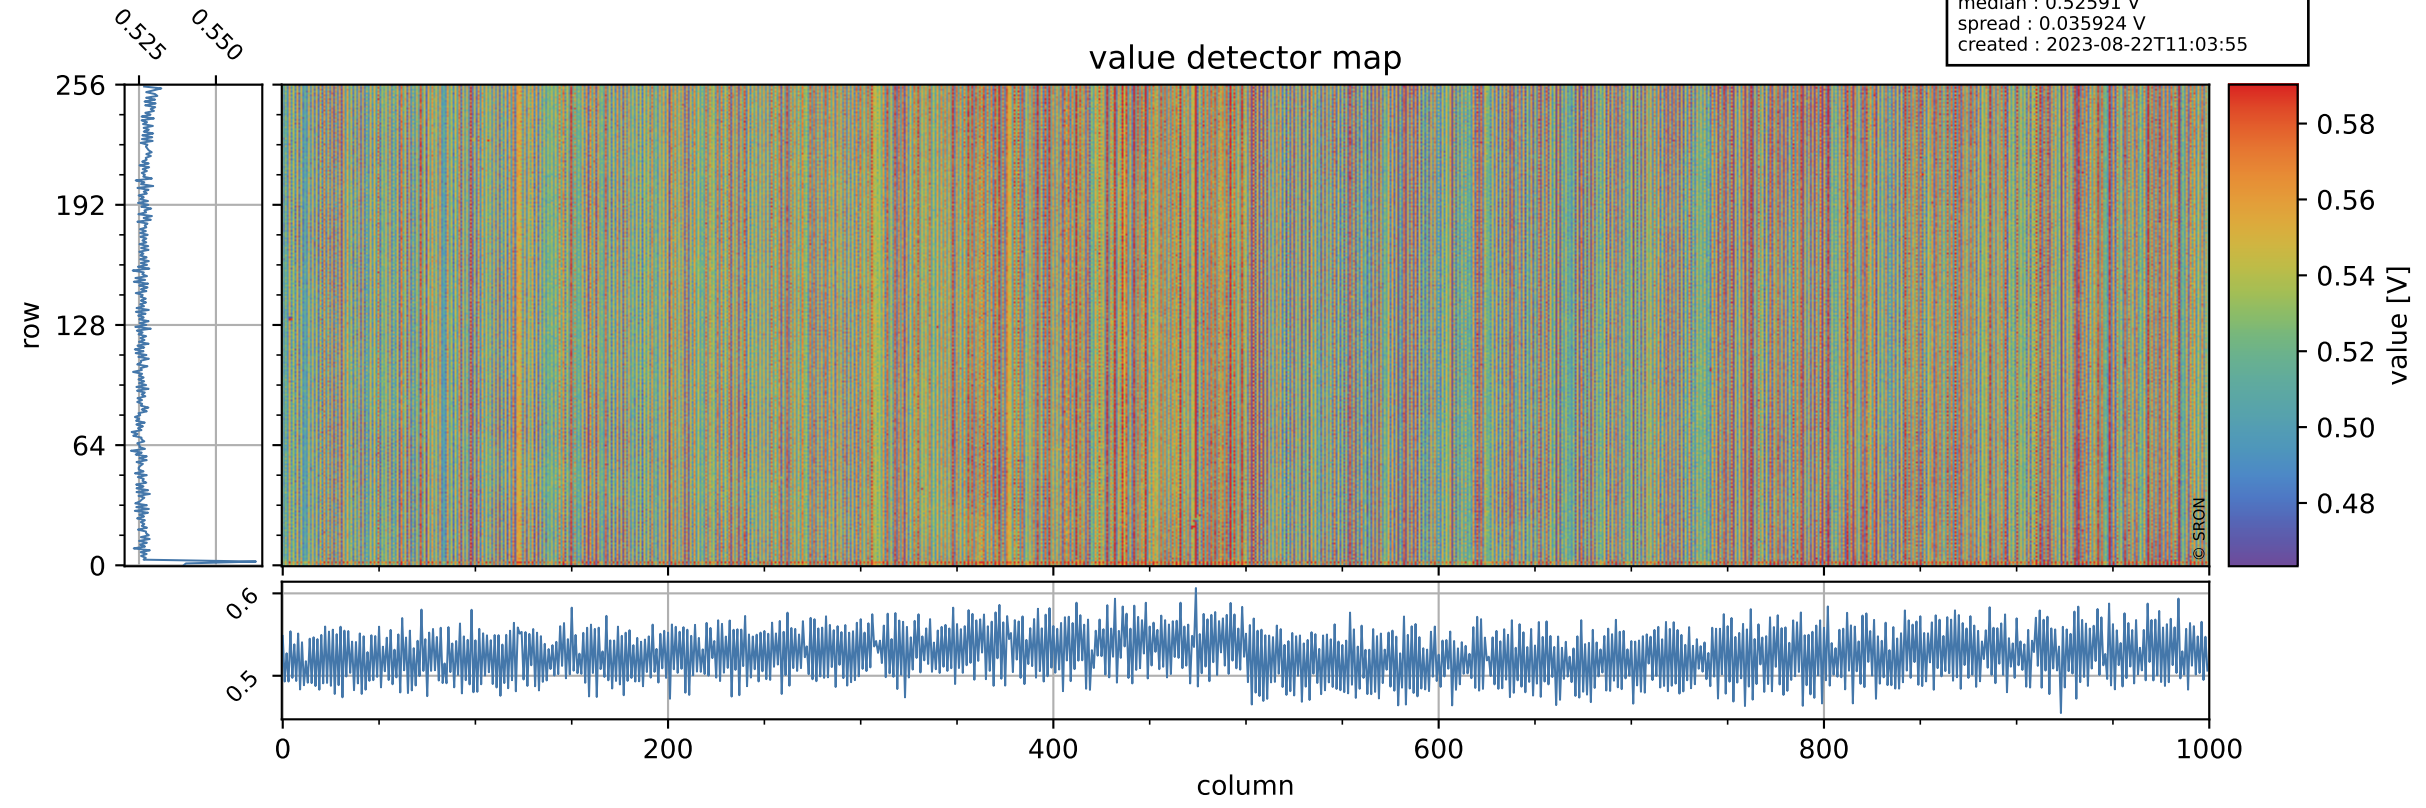

Tropomi SWIR offset (beta nominal)

orbits : 20 in [9172, 9217]
coverage : 2019-07-22 / 2019-07-25
median : 0.52591 V
spread : 0.035924 V
created : 2023-08-22T11:03:55

value detector map

Tropomi SWIR offset (beta nominal)

orbits : 20 in [9172, 9217]
coverage : 2019-07-22 / 2019-07-25
median : 32.291 μV
spread : 19.008 μV
created : 2023-08-22T11:03:55

Tropomi SWIR offset (beta nominal)

orbits : 20 in [9172, 9217]
coverage : 2019-07-22 / 2019-07-25
median : -0.10731 mV
spread : 0.352 mV
created : 2023-08-22T11:03:56

value compared with SWIR offset CKD

Tropomi SWIR offset (beta nominal) ground-tracks of Sentinel-5P

orbits : 20 in [9172, 9217]
coverage : 2019-07-22 / 2019-07-25
created : 2023-08-22T11:03:56

Tropomi SWIR offset (beta nominal)

orbits : [1867, 9217]
coverage : 2018-02-20 / 2019-07-25
created : 2023-08-22T11:03:56

trend of detector median & temperatures