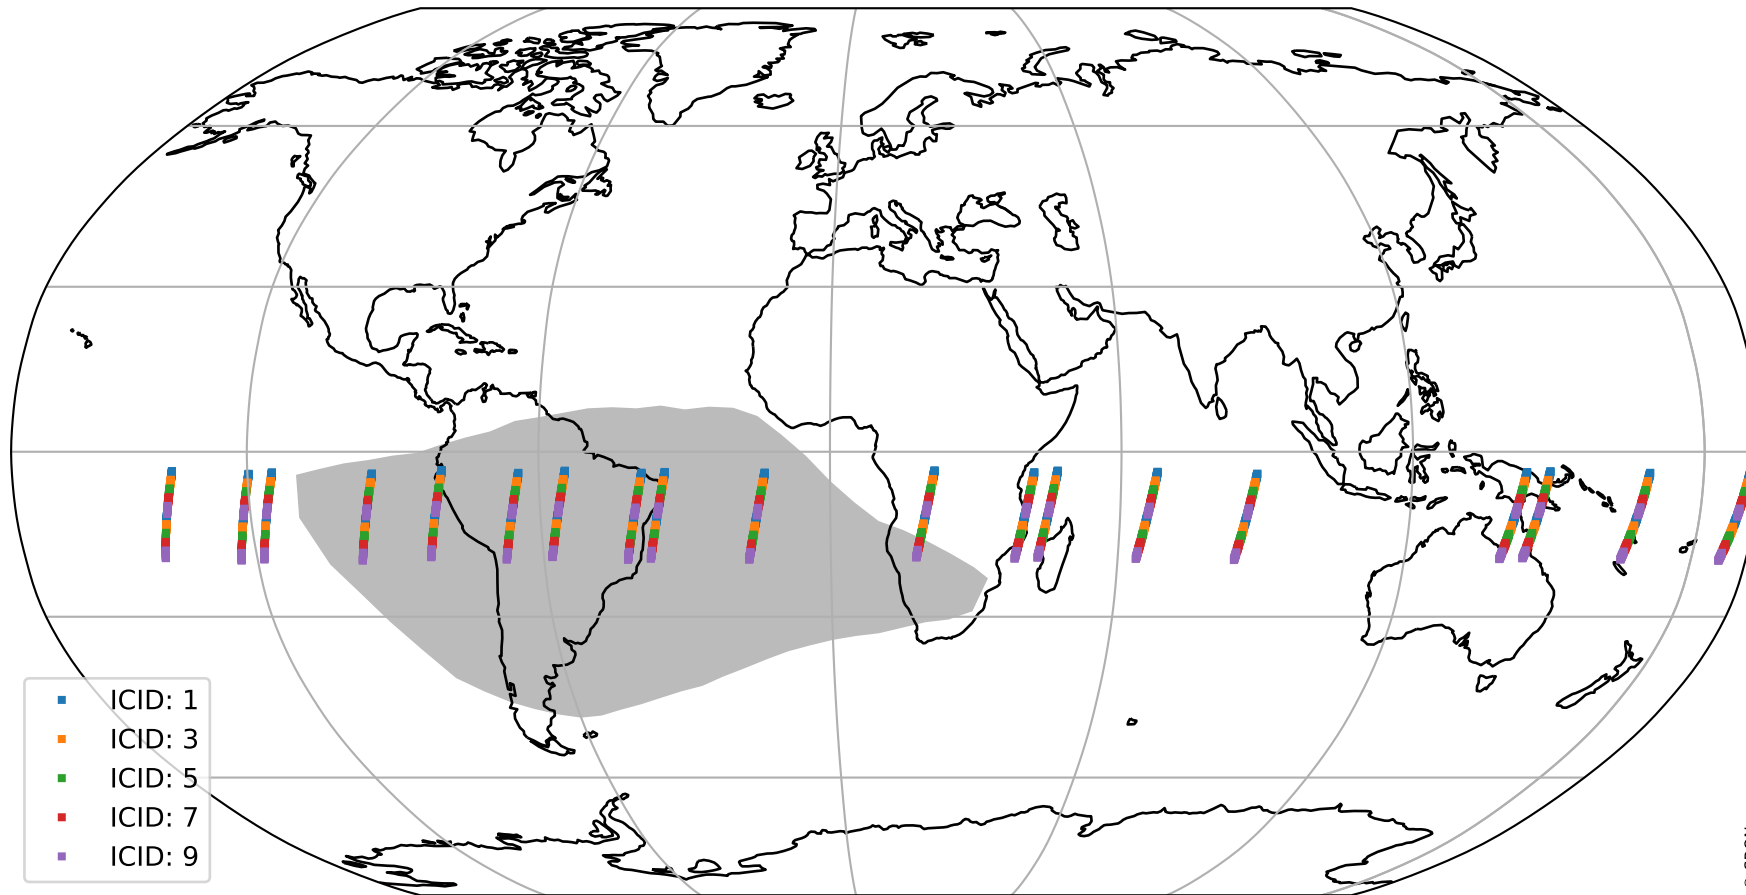

Tropomi SWIR offset (beta nominal)

orbits : 19 in [9217, 9262]
coverage : 2019-07-25 / 2019-07-28
median : 0.52593 V
spread : 0.035921 V
created : 2023-08-22T11:03:57

value detector map

Tropomi SWIR offset (beta nominal)

orbits : 19 in [9217, 9262]
coverage : 2019-07-25 / 2019-07-28
median : 34.288 μV
spread : 20.148 μV
created : 2023-08-22T11:03:57

Tropomi SWIR offset (beta nominal)

orbits : 19 in [9217, 9262]
coverage : 2019-07-25 / 2019-07-28
median : -0.089707 mV
spread : 0.35318 mV
created : 2023-08-22T11:03:57

value compared with SWIR offset CKD

Tropomi SWIR offset (beta nominal) ground-tracks of Sentinel-5P

orbits : 19 in [9217, 9262]
coverage : 2019-07-25 / 2019-07-28
created : 2023-08-22T11:03:58

- ICID: 1
- ICID: 3
- ICID: 5
- ICID: 7
- ICID: 9

Tropomi SWIR offset (beta nominal)

orbits : [1867, 9262]
coverage : 2018-02-20 / 2019-07-28
created : 2023-08-22T11:03:58

trend of detector median & temperatures