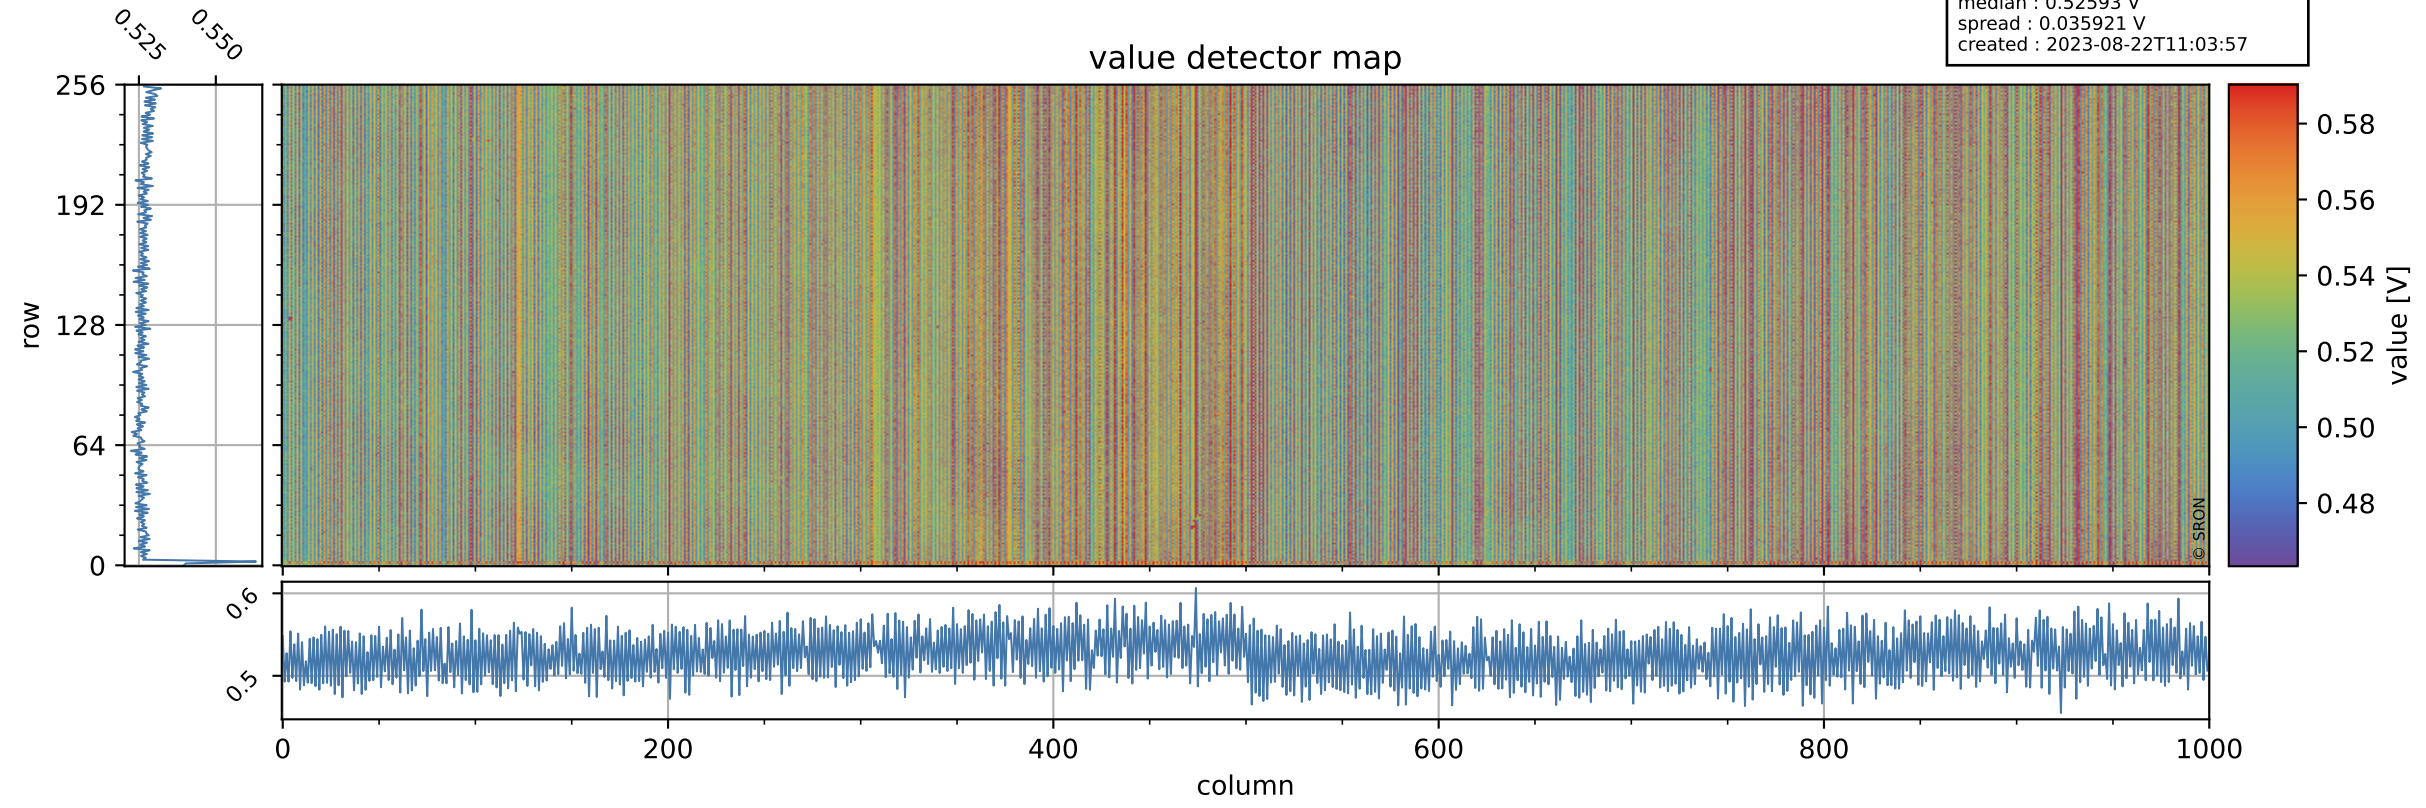

Tropomi SWIR offset (beta nominal)

orbits : 19 in [9217, 9262]
coverage : 2019-07-25 / 2019-07-28
median : 0.52593 V
spread : 0.035921 V
created : 2023-08-22T11:03:57

value detector map

Tropomi SWIR offset (beta nominal)

orbits : 19 in [9217, 9262]
coverage : 2019-07-25 / 2019-07-28
median : 34.288 μV
spread : 20.148 μV
created : 2023-08-22T11:03:57

Tropomi SWIR offset (beta nominal)

orbits : 19 in [9217, 9262]
coverage : 2019-07-25 / 2019-07-28
median : -0.089707 mV
spread : 0.35318 mV
created : 2023-08-22T11:03:57

value compared with SWIR offset CKD

Tropomi SWIR offset (beta nominal) ground-tracks of Sentinel-5P

orbits : 19 in [9217, 9262]
coverage : 2019-07-25 / 2019-07-28
created : 2023-08-22T11:03:58

- ICID: 1
- ICID: 3
- ICID: 5
- ICID: 7
- ICID: 9

Tropomi SWIR offset (beta nominal)

orbits : [1867, 9262]
coverage : 2018-02-20 / 2019-07-28
created : 2023-08-22T11:03:58

trend of detector median & temperatures