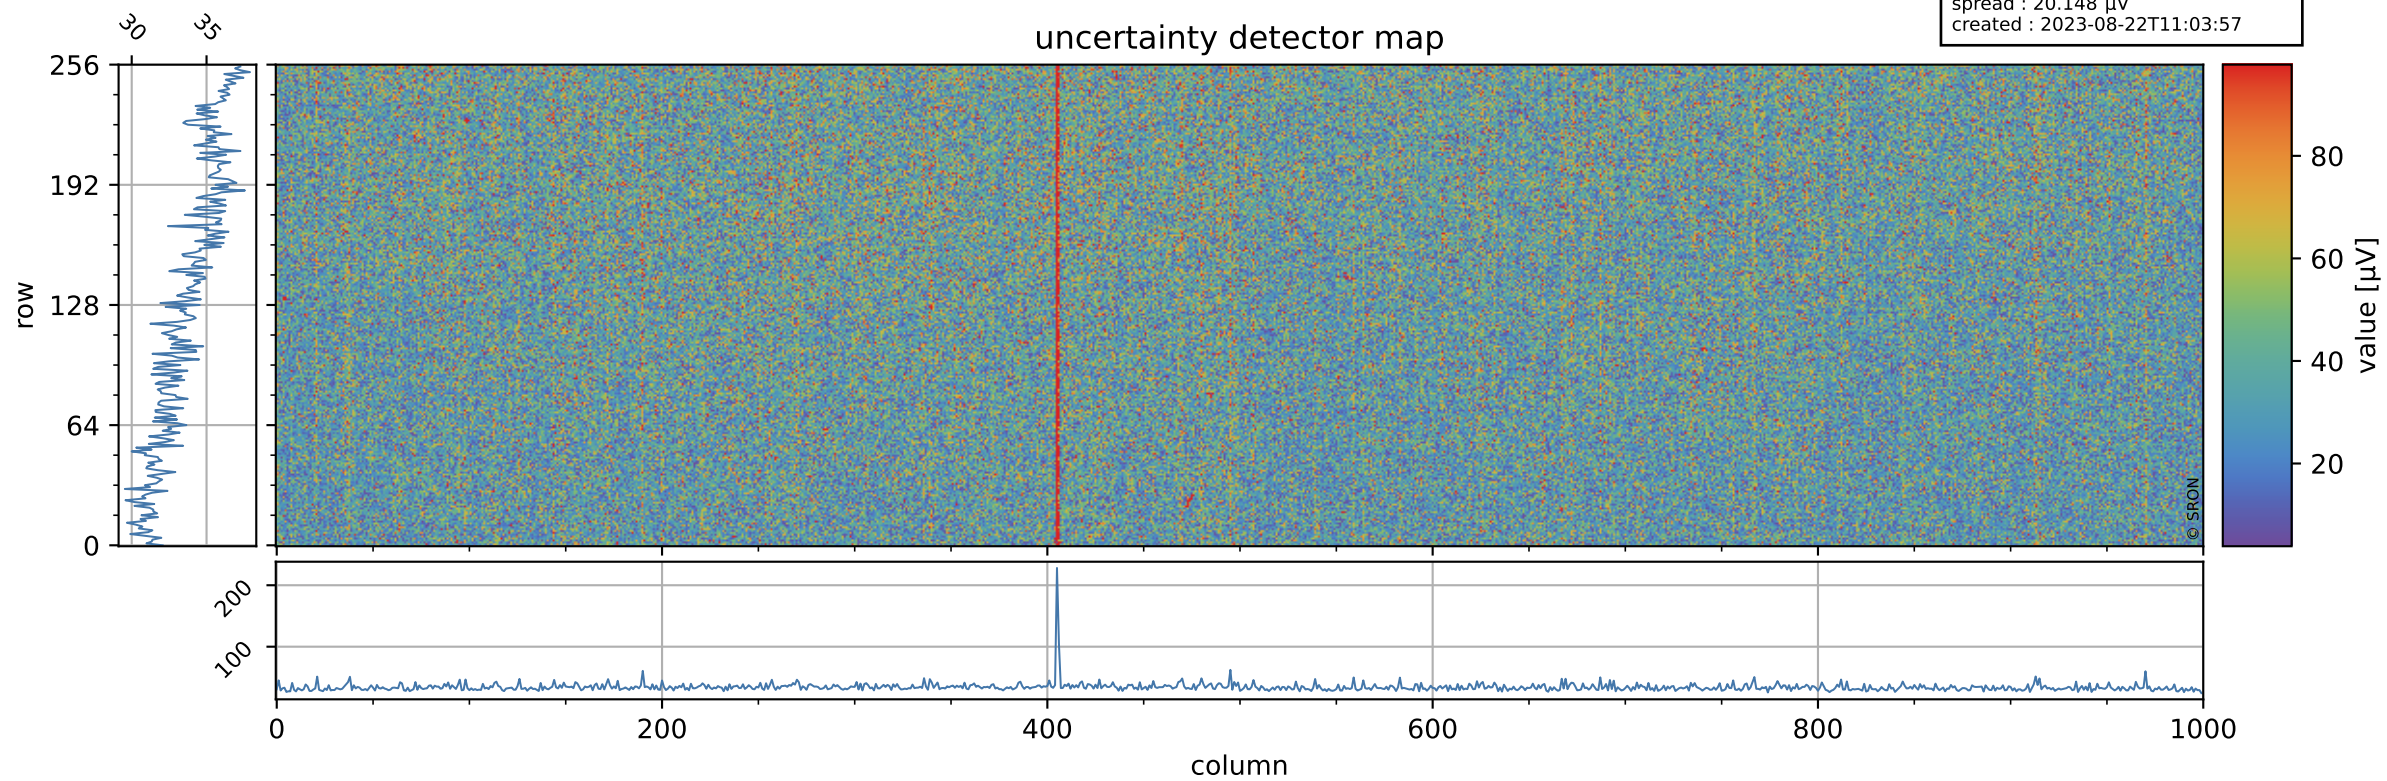

Tropomi SWIR offset (beta nominal)

orbits : 19 in [9217, 9262]
coverage : 2019-07-25 / 2019-07-28
median : 0.52593 V
spread : 0.035921 V
created : 2023-08-22T11:03:57

value detector map

Tropomi SWIR offset (beta nominal)

orbits : 19 in [9217, 9262]
coverage : 2019-07-25 / 2019-07-28
median : 34.288 μV
spread : 20.148 μV
created : 2023-08-22T11:03:57

Tropomi SWIR offset (beta nominal)

orbits : 19 in [9217, 9262]
coverage : 2019-07-25 / 2019-07-28
median : -0.089707 mV
spread : 0.35318 mV
created : 2023-08-22T11:03:57

value compared with SWIR offset CKD

Tropomi SWIR offset (beta nominal) ground-tracks of Sentinel-5P

orbits : 19 in [9217, 9262]
coverage : 2019-07-25 / 2019-07-28
created : 2023-08-22T11:03:58

- ICID: 1
- ICID: 3
- ICID: 5
- ICID: 7
- ICID: 9

Tropomi SWIR offset (beta nominal)

orbits : [1867, 9262]
coverage : 2018-02-20 / 2019-07-28
created : 2023-08-22T11:03:58

trend of detector median & temperatures