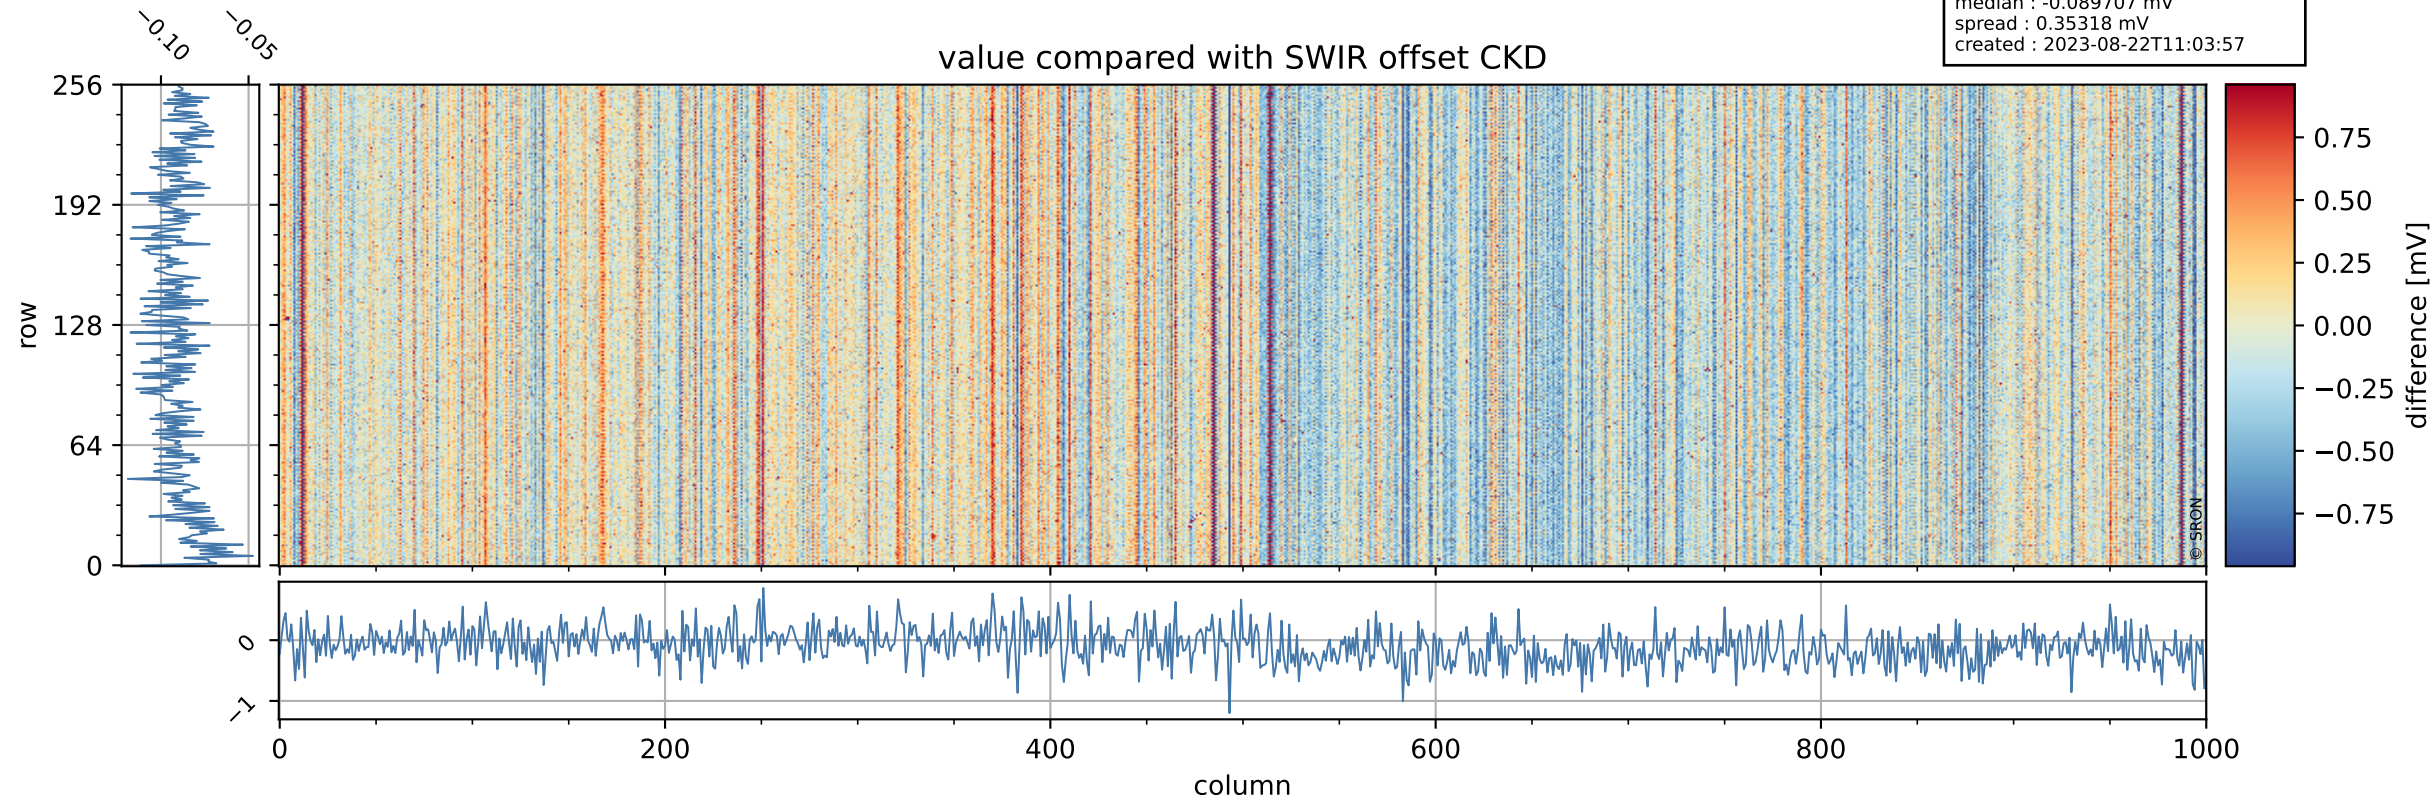

Tropomi SWIR offset (beta nominal)

orbits : 19 in [9217, 9262]
coverage : 2019-07-25 / 2019-07-28
median : 0.52593 V
spread : 0.035921 V
created : 2023-08-22T11:03:57

value detector map

Tropomi SWIR offset (beta nominal)

orbits : 19 in [9217, 9262]
coverage : 2019-07-25 / 2019-07-28
median : 34.288 μV
spread : 20.148 μV
created : 2023-08-22T11:03:57

Tropomi SWIR offset (beta nominal)

orbits : 19 in [9217, 9262]
coverage : 2019-07-25 / 2019-07-28
median : -0.089707 mV
spread : 0.35318 mV
created : 2023-08-22T11:03:57

value compared with SWIR offset CKD

Tropomi SWIR offset (beta nominal) ground-tracks of Sentinel-5P

orbits : 19 in [9217, 9262]
coverage : 2019-07-25 / 2019-07-28
created : 2023-08-22T11:03:58

- ICID: 1
- ICID: 3
- ICID: 5
- ICID: 7
- ICID: 9

Tropomi SWIR offset (beta nominal)

orbits : [1867, 9262]
coverage : 2018-02-20 / 2019-07-28
created : 2023-08-22T11:03:58

trend of detector median & temperatures