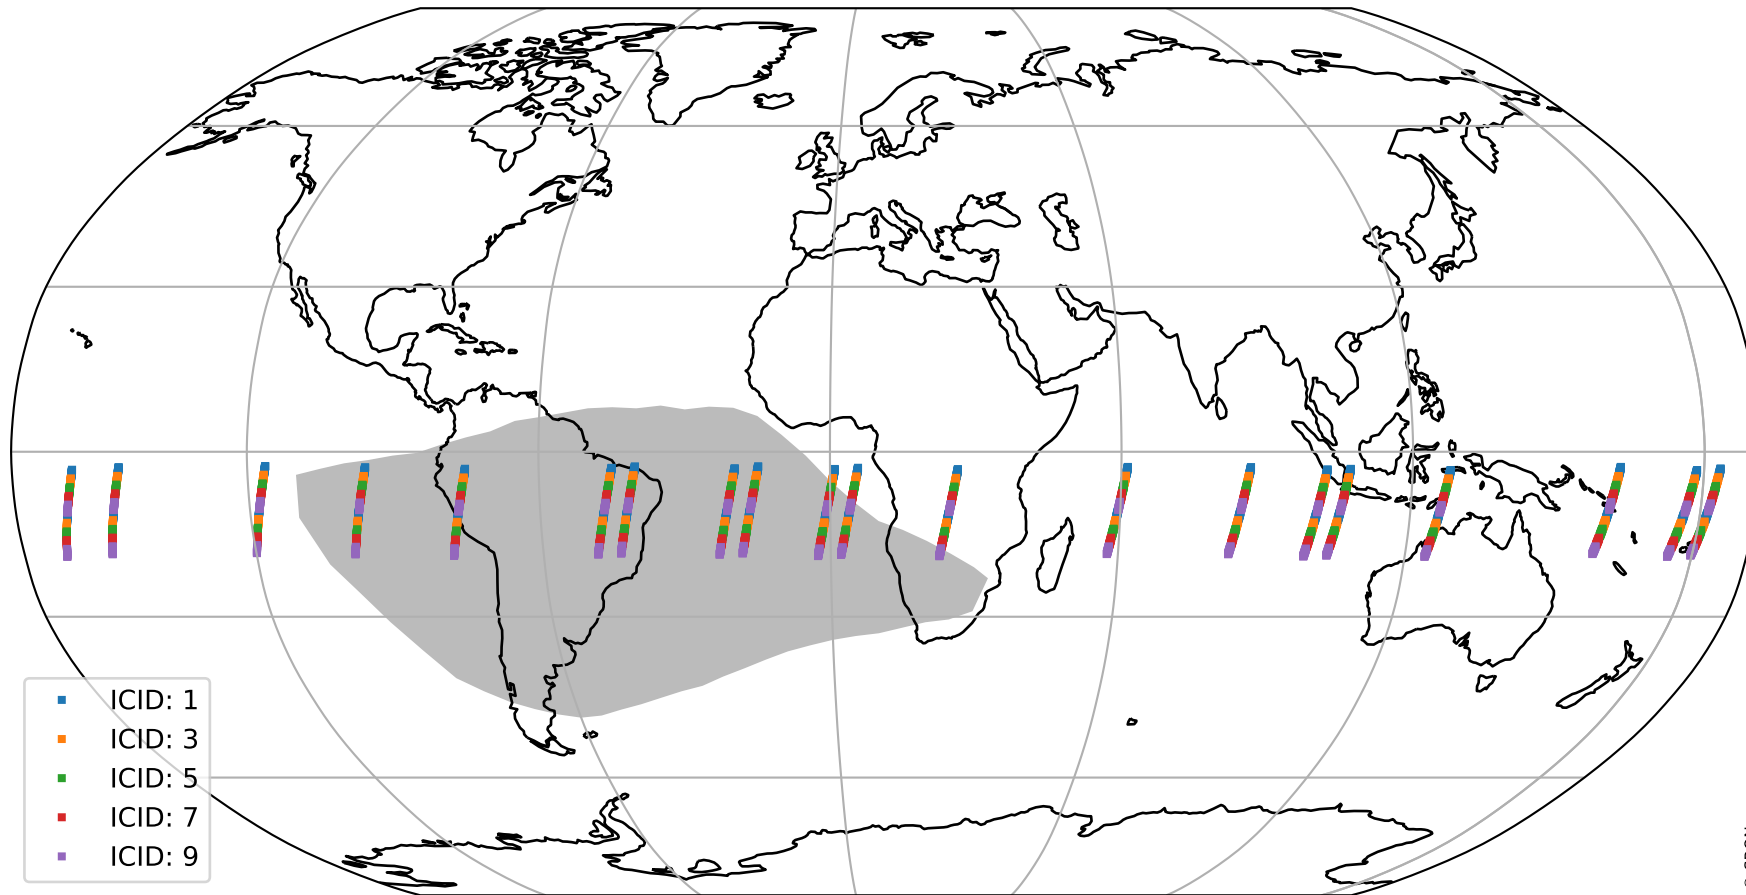

Tropomi SWIR offset (beta nominal)

orbits : 20 in [9262, 9307]
coverage : 2019-07-28 / 2019-07-31
median : 0.52591 V
spread : 0.035922 V
created : 2023-08-22T11:03:59

value detector map

Tropomi SWIR offset (beta nominal)

orbits : 20 in [9262, 9307]
coverage : 2019-07-28 / 2019-07-31
median : 0.034893 mV
spread : 0.020577 mV
created : 2023-08-22T11:03:59

Tropomi SWIR offset (beta nominal)

orbits : 20 in [9262, 9307]
coverage : 2019-07-28 / 2019-07-31
median : -0.10828 mV
spread : 0.35805 mV
created : 2023-08-22T11:03:59

value compared with SWIR offset CKD

Tropomi SWIR offset (beta nominal) ground-tracks of Sentinel-5P

orbits : 20 in [9262, 9307]
coverage : 2019-07-28 / 2019-07-31
created : 2023-08-22T11:04:00

Tropomi SWIR offset (beta nominal)

orbits : [1867, 9307]
coverage : 2018-02-20 / 2019-07-31
created : 2023-08-22T11:04:00

trend of detector median & temperatures