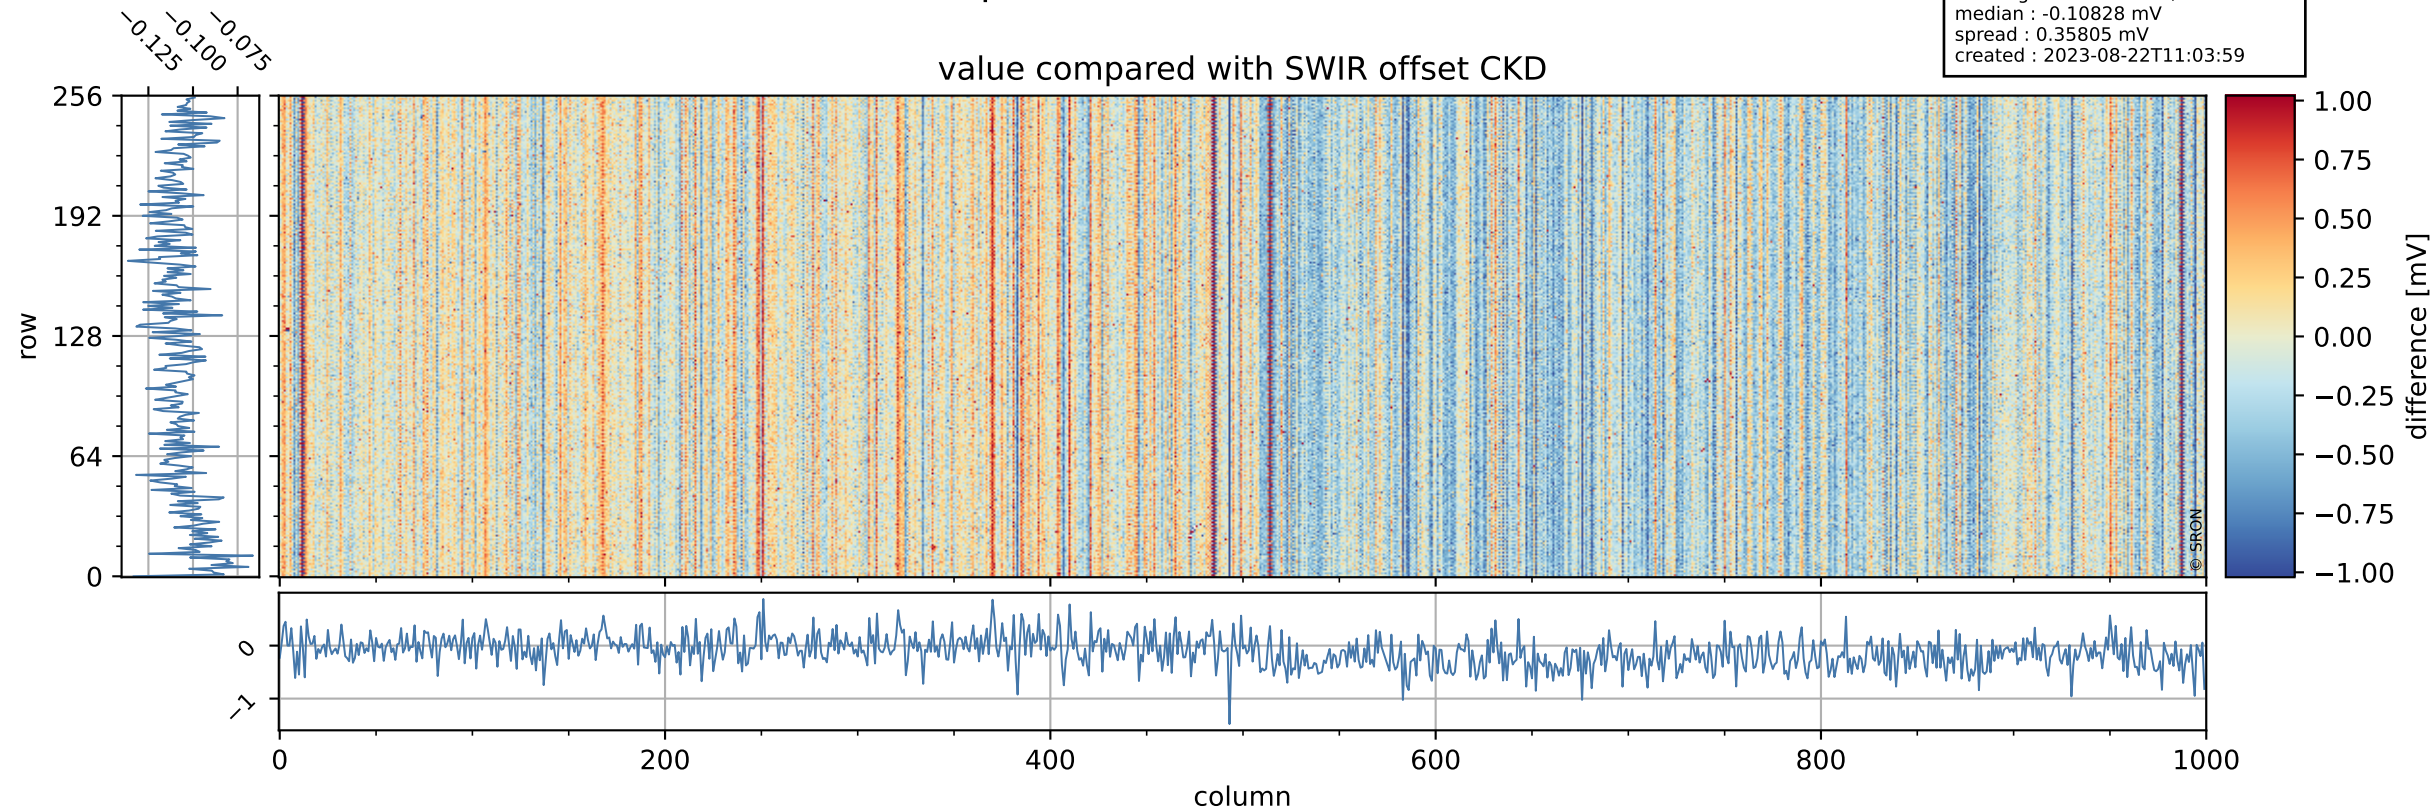

Tropomi SWIR offset (beta nominal)

orbits : 20 in [9262, 9307]
coverage : 2019-07-28 / 2019-07-31
median : 0.52591 V
spread : 0.035922 V
created : 2023-08-22T11:03:59

value detector map

Tropomi SWIR offset (beta nominal)

orbits : 20 in [9262, 9307]
coverage : 2019-07-28 / 2019-07-31
median : 0.034893 mV
spread : 0.020577 mV
created : 2023-08-22T11:03:59

Tropomi SWIR offset (beta nominal)

orbits : 20 in [9262, 9307]
coverage : 2019-07-28 / 2019-07-31
median : -0.10828 mV
spread : 0.35805 mV
created : 2023-08-22T11:03:59

value compared with SWIR offset CKD

Tropomi SWIR offset (beta nominal) ground-tracks of Sentinel-5P

orbits : 20 in [9262, 9307]
coverage : 2019-07-28 / 2019-07-31
created : 2023-08-22T11:04:00

Tropomi SWIR offset (beta nominal)

orbits : [1867, 9307]
coverage : 2018-02-20 / 2019-07-31
created : 2023-08-22T11:04:00

trend of detector median & temperatures