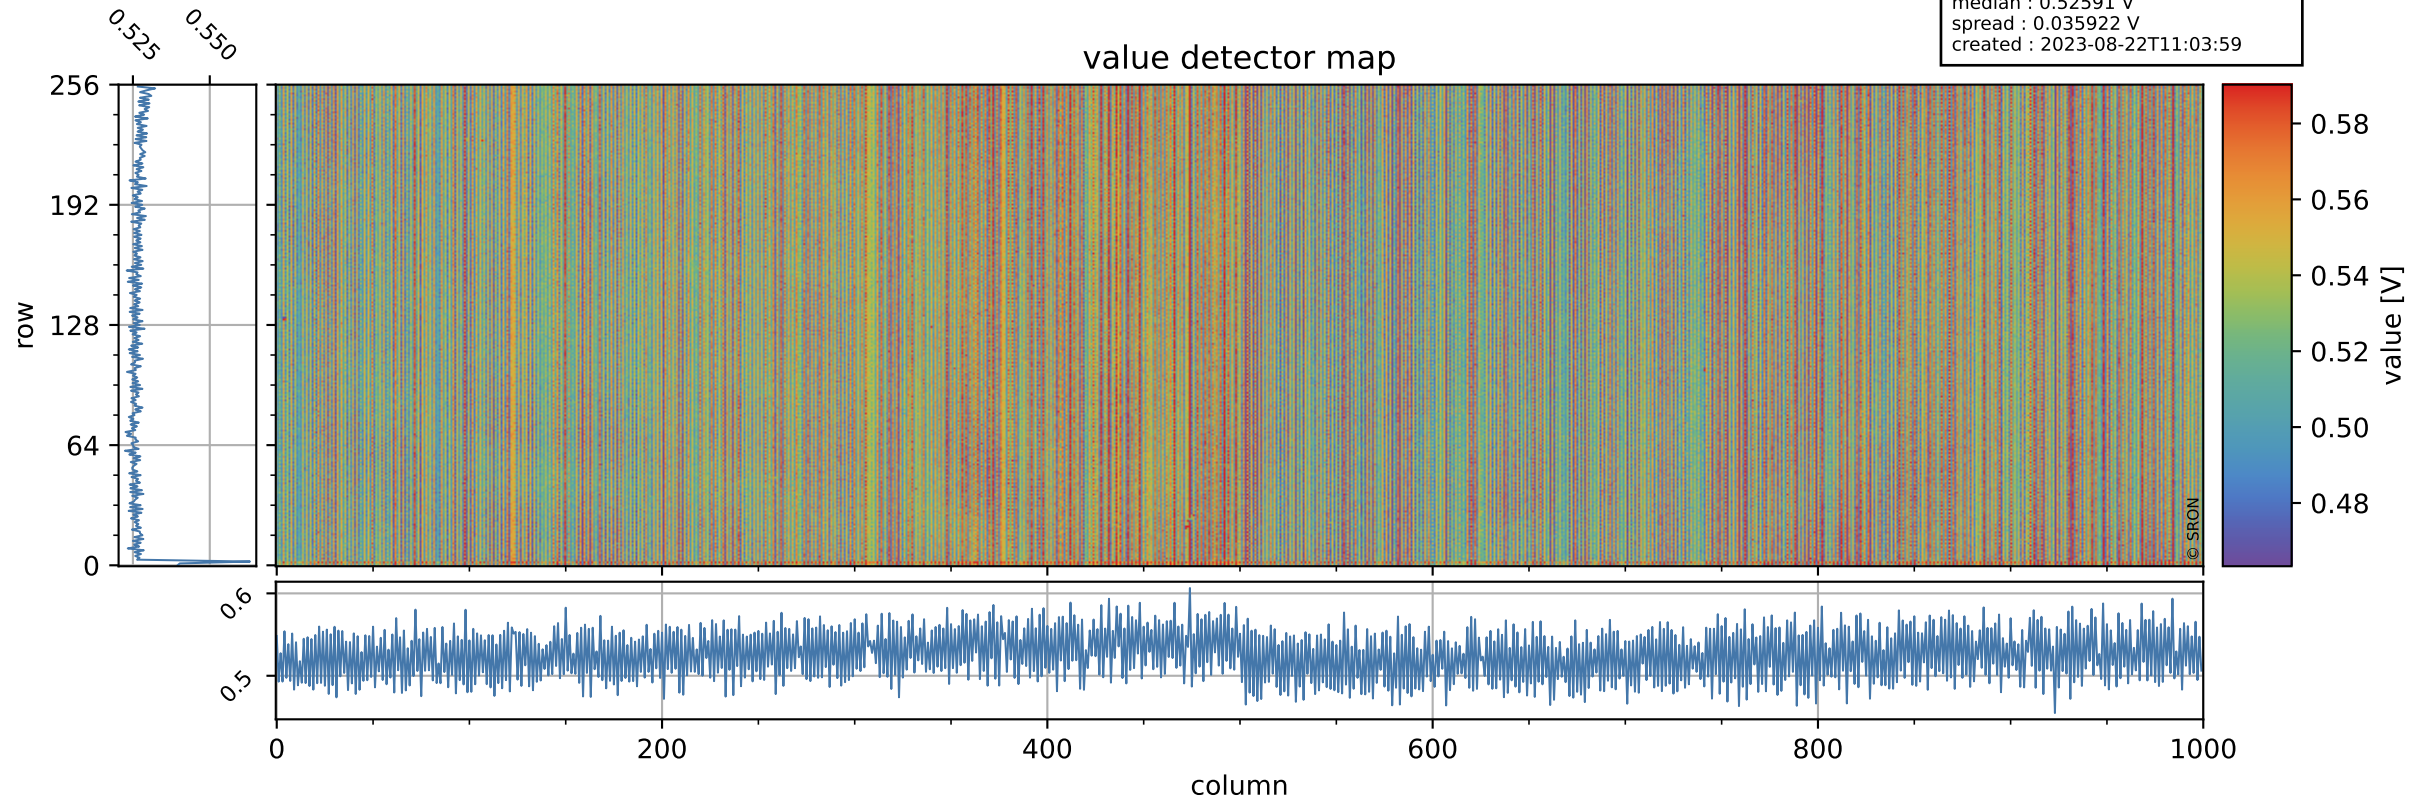

Tropomi SWIR offset (beta nominal)

orbits : 20 in [9262, 9307]
coverage : 2019-07-28 / 2019-07-31
median : 0.52591 V
spread : 0.035922 V
created : 2023-08-22T11:03:59

value detector map

Tropomi SWIR offset (beta nominal)

orbits : 20 in [9262, 9307]
coverage : 2019-07-28 / 2019-07-31
median : 0.034893 mV
spread : 0.020577 mV
created : 2023-08-22T11:03:59

Tropomi SWIR offset (beta nominal)

orbits : 20 in [9262, 9307]
coverage : 2019-07-28 / 2019-07-31
median : -0.10828 mV
spread : 0.35805 mV
created : 2023-08-22T11:03:59

value compared with SWIR offset CKD

Tropomi SWIR offset (beta nominal) ground-tracks of Sentinel-5P

orbits : 20 in [9262, 9307]
coverage : 2019-07-28 / 2019-07-31
created : 2023-08-22T11:04:00

Tropomi SWIR offset (beta nominal)

orbits : [1867, 9307]
coverage : 2018-02-20 / 2019-07-31
created : 2023-08-22T11:04:00

trend of detector median & temperatures