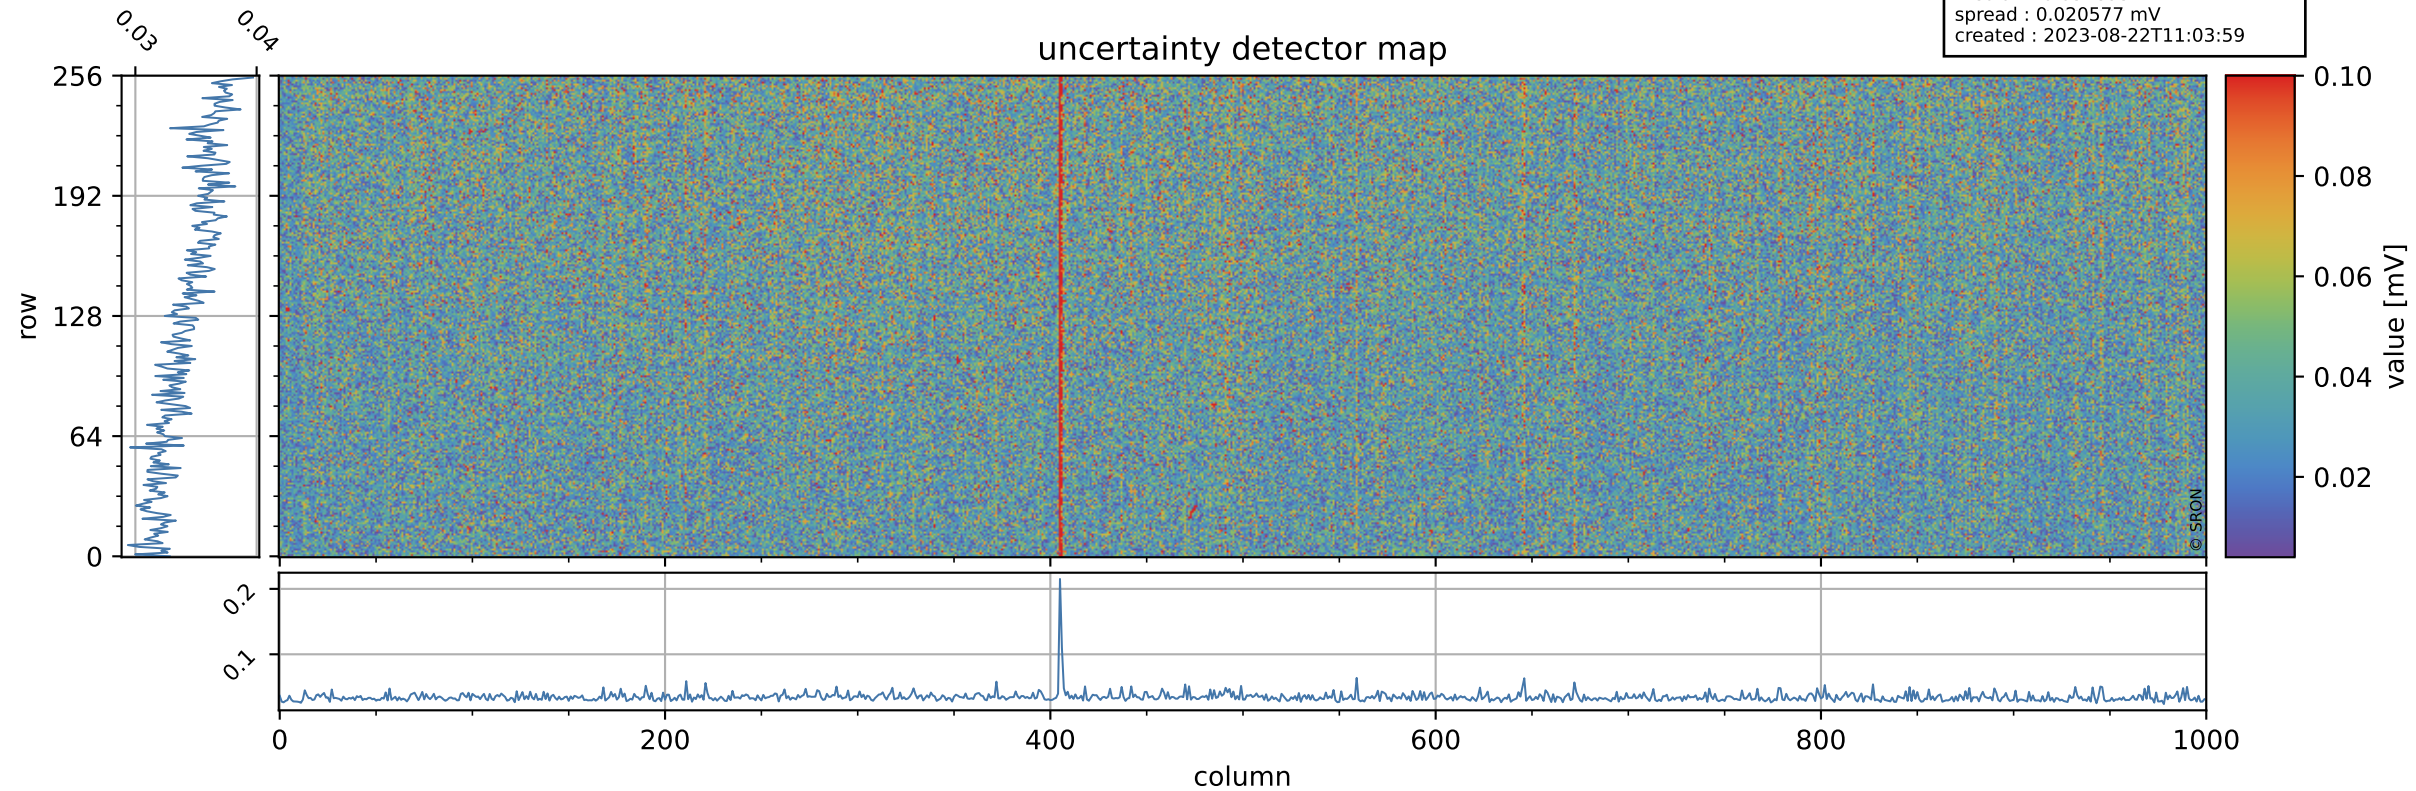

Tropomi SWIR offset (beta nominal)

orbits : 20 in [9262, 9307]
coverage : 2019-07-28 / 2019-07-31
median : 0.52591 V
spread : 0.035922 V
created : 2023-08-22T11:03:59

value detector map

Tropomi SWIR offset (beta nominal)

orbits : 20 in [9262, 9307]
coverage : 2019-07-28 / 2019-07-31
median : 0.034893 mV
spread : 0.020577 mV
created : 2023-08-22T11:03:59

Tropomi SWIR offset (beta nominal)

orbits : 20 in [9262, 9307]
coverage : 2019-07-28 / 2019-07-31
median : -0.10828 mV
spread : 0.35805 mV
created : 2023-08-22T11:03:59

value compared with SWIR offset CKD

Tropomi SWIR offset (beta nominal) ground-tracks of Sentinel-5P

orbits : 20 in [9262, 9307]
coverage : 2019-07-28 / 2019-07-31
created : 2023-08-22T11:04:00

Tropomi SWIR offset (beta nominal)

orbits : [1867, 9307]
coverage : 2018-02-20 / 2019-07-31
created : 2023-08-22T11:04:00

trend of detector median & temperatures