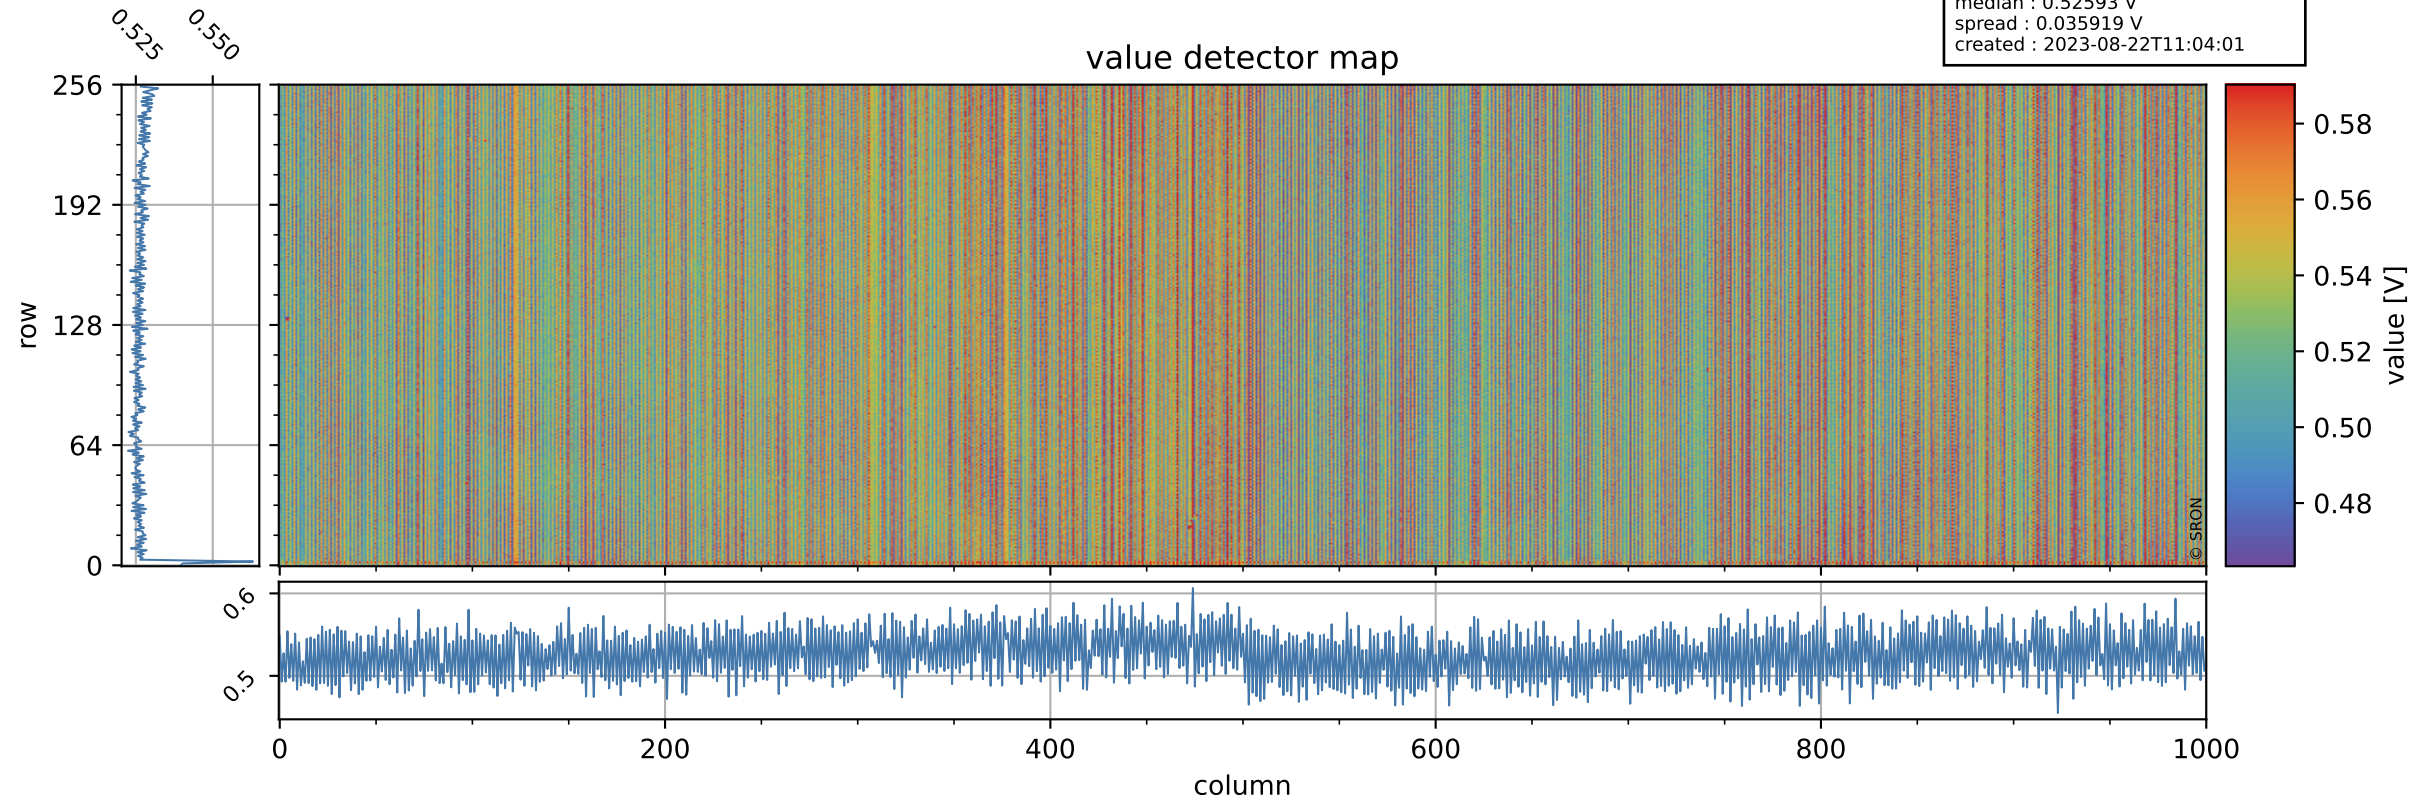

Tropomi SWIR offset (beta nominal)

orbits : 18 in [9307, 9352]
coverage : 2019-07-31 / 2019-08-03
median : 0.52593 V
spread : 0.035919 V
created : 2023-08-22T11:04:01

value detector map

Tropomi SWIR offset (beta nominal)

orbits : 18 in [9307, 9352]
coverage : 2019-07-31 / 2019-08-03
median : 33.292 μV
spread : 19.386 μV
created : 2023-08-22T11:04:01

Tropomi SWIR offset (beta nominal)

orbits : 18 in [9307, 9352]
coverage : 2019-07-31 / 2019-08-03
median : -0.09234 mV
spread : 0.35391 mV
created : 2023-08-22T11:04:01

value compared with SWIR offset CKD

Tropomi SWIR offset (beta nominal) ground-tracks of Sentinel-5P

orbits : 18 in [9307, 9352]
coverage : 2019-07-31 / 2019-08-03
created : 2023-08-22T11:04:02

Tropomi SWIR offset (beta nominal)

orbits : [1867, 9352]
coverage : 2018-02-20 / 2019-08-03
created : 2023-08-22T11:04:02

trend of detector median & temperatures