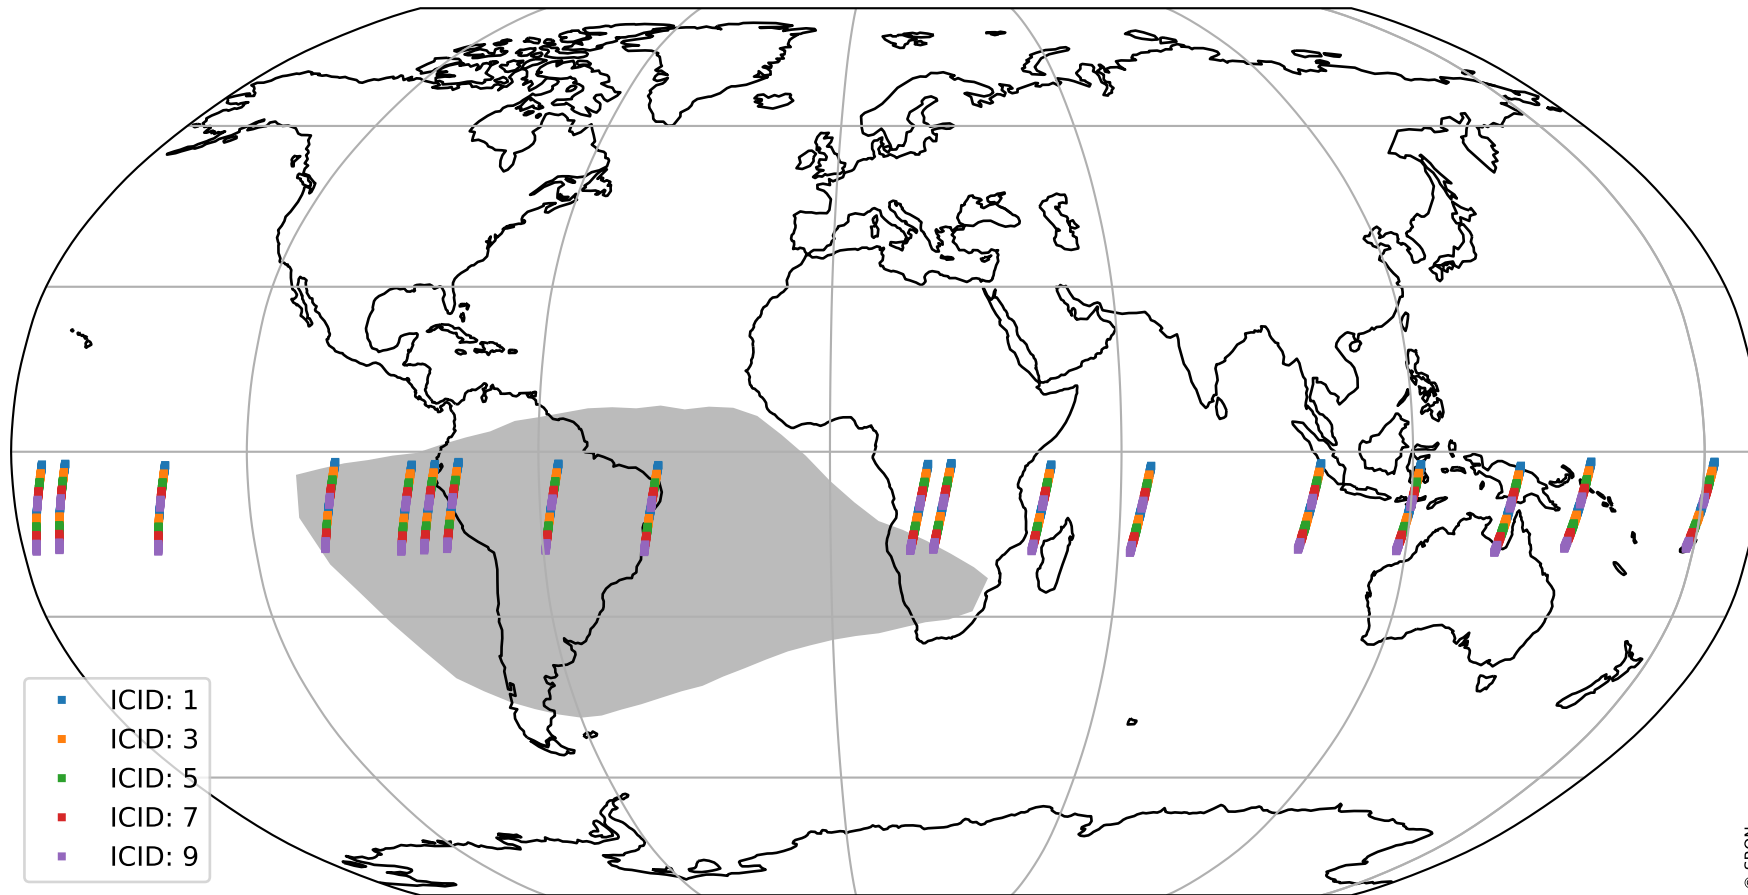

Tropomi SWIR offset (beta nominal)

orbits : 18 in [9307, 9352]
coverage : 2019-07-31 / 2019-08-03
median : 0.52593 V
spread : 0.035919 V
created : 2023-08-22T11:04:01

value detector map

Tropomi SWIR offset (beta nominal)

orbits : 18 in [9307, 9352]
coverage : 2019-07-31 / 2019-08-03
median : 33.292 μV
spread : 19.386 μV
created : 2023-08-22T11:04:01

Tropomi SWIR offset (beta nominal)

orbits : 18 in [9307, 9352]
coverage : 2019-07-31 / 2019-08-03
median : -0.09234 mV
spread : 0.35391 mV
created : 2023-08-22T11:04:01

value compared with SWIR offset CKD

Tropomi SWIR offset (beta nominal) ground-tracks of Sentinel-5P

orbits : 18 in [9307, 9352]
coverage : 2019-07-31 / 2019-08-03
created : 2023-08-22T11:04:02

Tropomi SWIR offset (beta nominal)

orbits : [1867, 9352]
coverage : 2018-02-20 / 2019-08-03
created : 2023-08-22T11:04:02

trend of detector median & temperatures