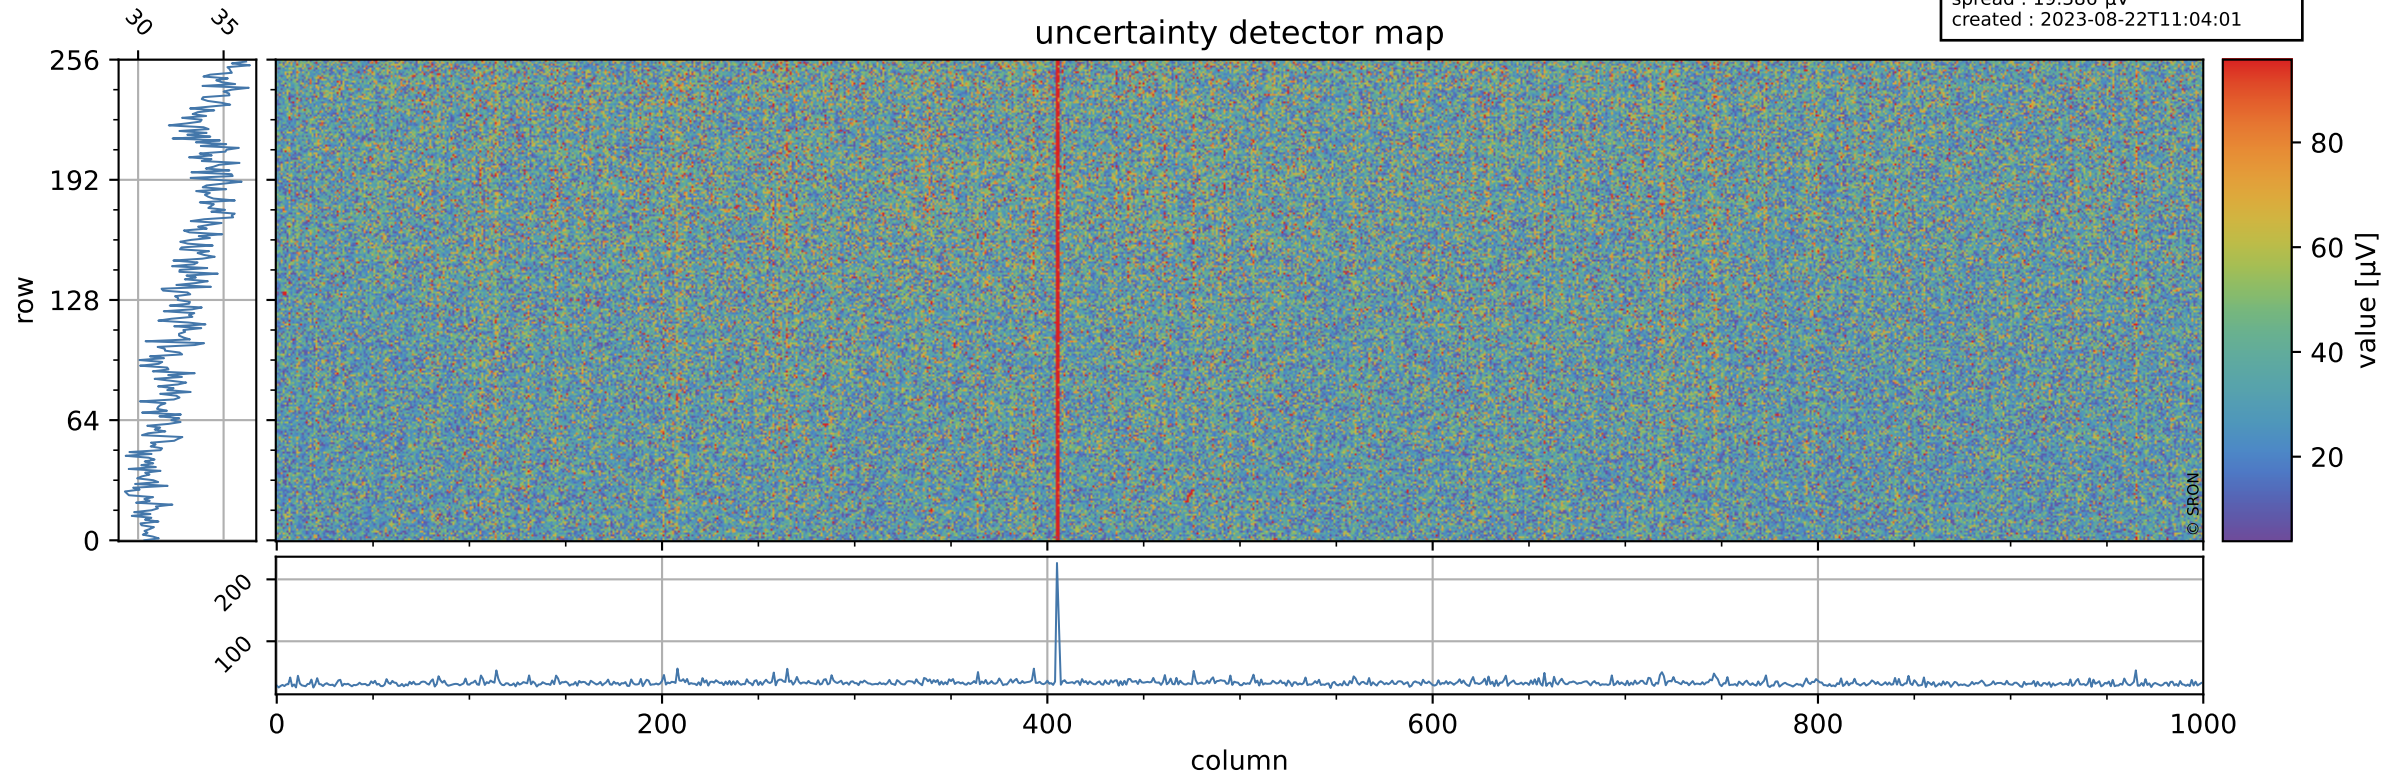

Tropomi SWIR offset (beta nominal)

orbits : 18 in [9307, 9352]
coverage : 2019-07-31 / 2019-08-03
median : 0.52593 V
spread : 0.035919 V
created : 2023-08-22T11:04:01

value detector map

Tropomi SWIR offset (beta nominal)

orbits : 18 in [9307, 9352]
coverage : 2019-07-31 / 2019-08-03
median : 33.292 μV
spread : 19.386 μV
created : 2023-08-22T11:04:01

Tropomi SWIR offset (beta nominal)

orbits : 18 in [9307, 9352]
coverage : 2019-07-31 / 2019-08-03
median : -0.09234 mV
spread : 0.35391 mV
created : 2023-08-22T11:04:01

value compared with SWIR offset CKD

Tropomi SWIR offset (beta nominal) ground-tracks of Sentinel-5P

orbits : 18 in [9307, 9352]
coverage : 2019-07-31 / 2019-08-03
created : 2023-08-22T11:04:02

Tropomi SWIR offset (beta nominal)

orbits : [1867, 9352]
coverage : 2018-02-20 / 2019-08-03
created : 2023-08-22T11:04:02

trend of detector median & temperatures