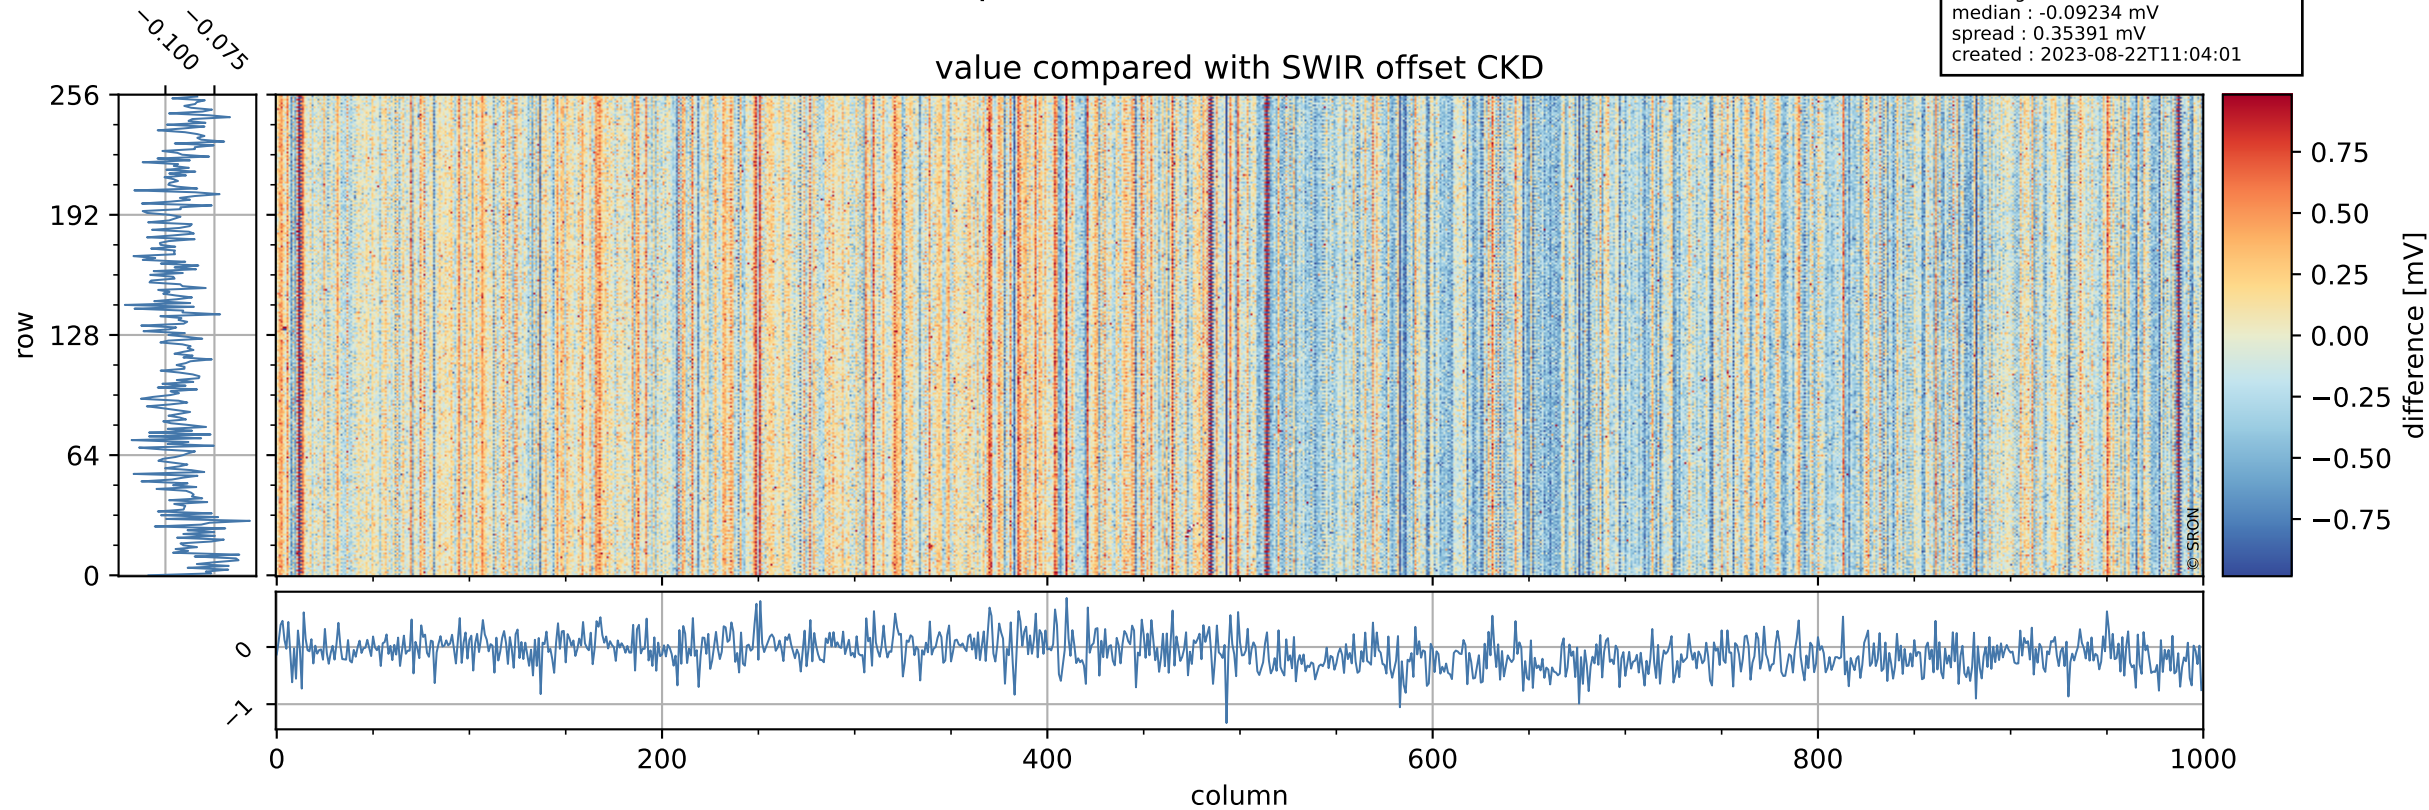

Tropomi SWIR offset (beta nominal)

orbits : 18 in [9307, 9352]
coverage : 2019-07-31 / 2019-08-03
median : 0.52593 V
spread : 0.035919 V
created : 2023-08-22T11:04:01

value detector map

Tropomi SWIR offset (beta nominal)

orbits : 18 in [9307, 9352]
coverage : 2019-07-31 / 2019-08-03
median : 33.292 μV
spread : 19.386 μV
created : 2023-08-22T11:04:01

Tropomi SWIR offset (beta nominal)

orbits : 18 in [9307, 9352]
coverage : 2019-07-31 / 2019-08-03
median : -0.09234 mV
spread : 0.35391 mV
created : 2023-08-22T11:04:01

value compared with SWIR offset CKD

Tropomi SWIR offset (beta nominal) ground-tracks of Sentinel-5P

orbits : 18 in [9307, 9352]
coverage : 2019-07-31 / 2019-08-03
created : 2023-08-22T11:04:02

Tropomi SWIR offset (beta nominal)

orbits : [1867, 9352]
coverage : 2018-02-20 / 2019-08-03
created : 2023-08-22T11:04:02

trend of detector median & temperatures