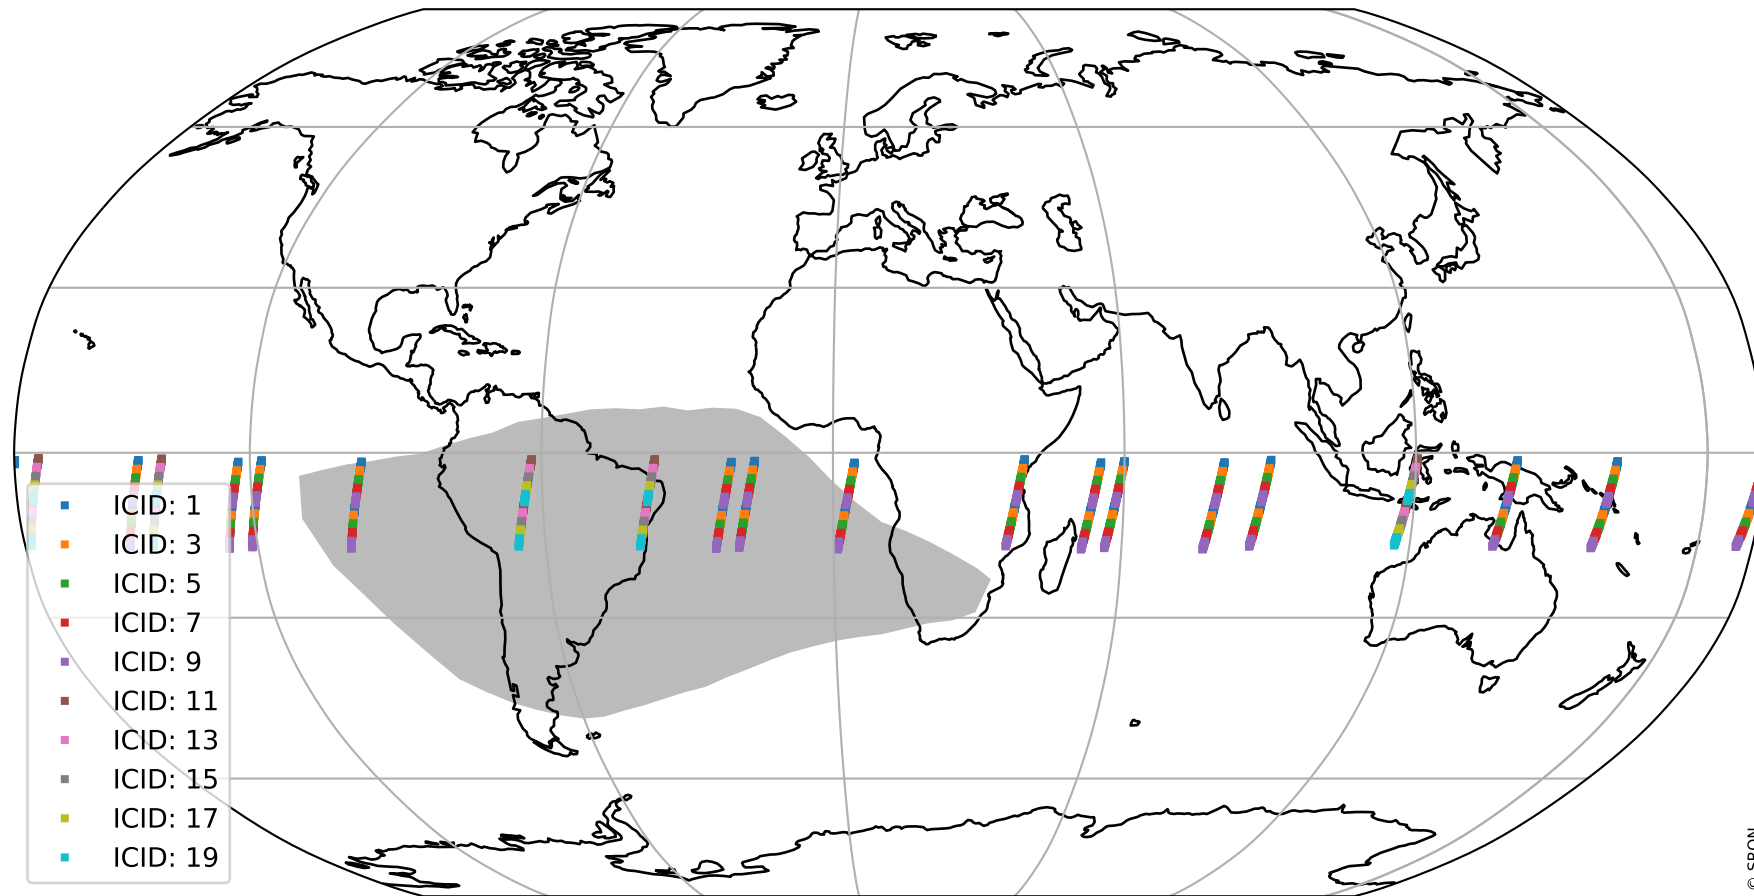

Tropomi SWIR offset (beta nominal)

orbits : 20 in [9352, 9397]
coverage : 2019-08-03 / 2019-08-06
median : 0.52589 V
spread : 0.035919 V
created : 2023-08-22T11:04:03

value detector map

Tropomi SWIR offset (beta nominal)

orbits : 20 in [9352, 9397]
coverage : 2019-08-03 / 2019-08-06
median : 0.044432 mV
spread : 0.020164 mV
created : 2023-08-22T11:04:03

uncertainty detector map

Tropomi SWIR offset (beta nominal)

orbits : 20 in [9352, 9397]
coverage : 2019-08-03 / 2019-08-06
median : -0.13102 mV
spread : 0.35255 mV
created : 2023-08-22T11:04:03

value compared with SWIR offset CKD

Tropomi SWIR offset (beta nominal) ground-tracks of Sentinel-5P

orbits : 20 in [9352, 9397]
coverage : 2019-08-03 / 2019-08-06
created : 2023-08-22T11:04:03

Tropomi SWIR offset (beta nominal)

orbits : [1867, 9397]
coverage : 2018-02-20 / 2019-08-06
created : 2023-08-22T11:04:04

trend of detector median & temperatures