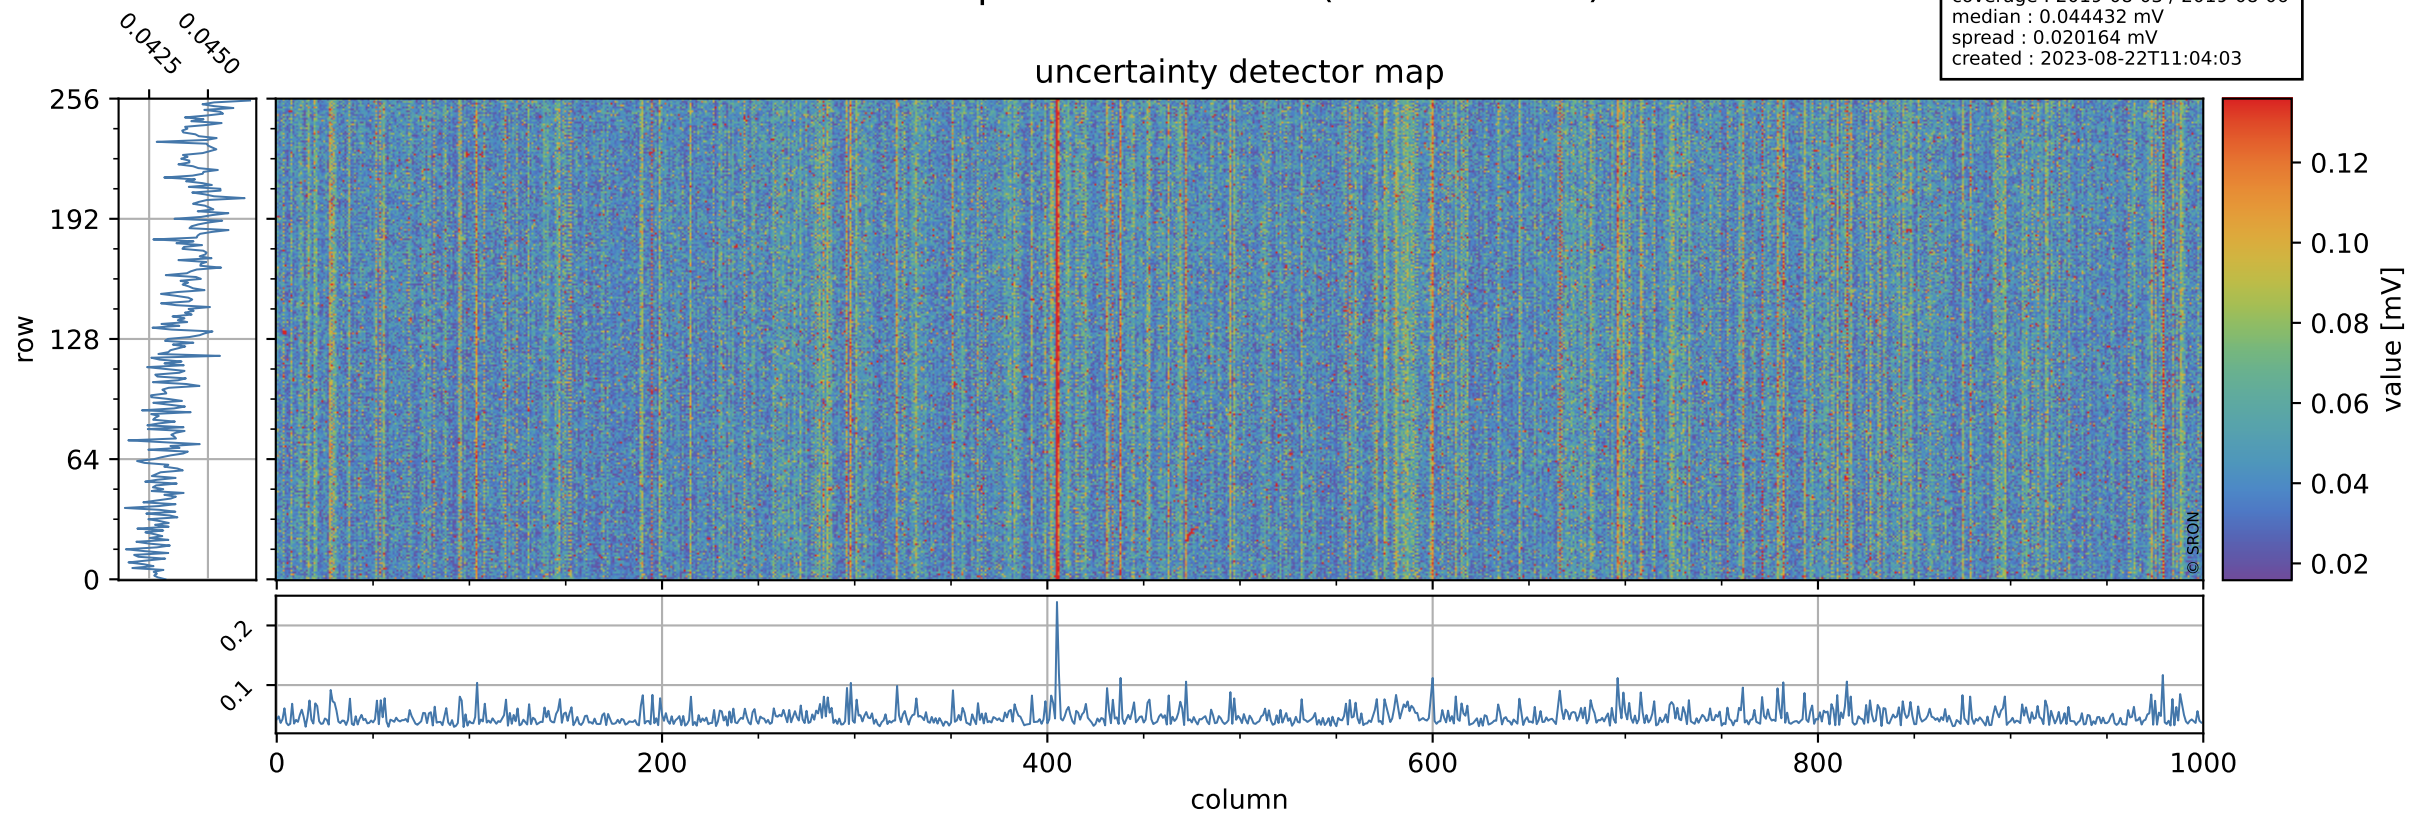

Tropomi SWIR offset (beta nominal)

orbits : 20 in [9352, 9397]
coverage : 2019-08-03 / 2019-08-06
median : 0.52589 V
spread : 0.035919 V
created : 2023-08-22T11:04:03

value detector map

Tropomi SWIR offset (beta nominal)

orbits : 20 in [9352, 9397]
coverage : 2019-08-03 / 2019-08-06
median : 0.044432 mV
spread : 0.020164 mV
created : 2023-08-22T11:04:03

uncertainty detector map

Tropomi SWIR offset (beta nominal)

orbits : 20 in [9352, 9397]
coverage : 2019-08-03 / 2019-08-06
median : -0.13102 mV
spread : 0.35255 mV
created : 2023-08-22T11:04:03

value compared with SWIR offset CKD

Tropomi SWIR offset (beta nominal) ground-tracks of Sentinel-5P

orbits : 20 in [9352, 9397]
coverage : 2019-08-03 / 2019-08-06
created : 2023-08-22T11:04:03

Tropomi SWIR offset (beta nominal)

orbits : [1867, 9397]
coverage : 2018-02-20 / 2019-08-06
created : 2023-08-22T11:04:04

trend of detector median & temperatures