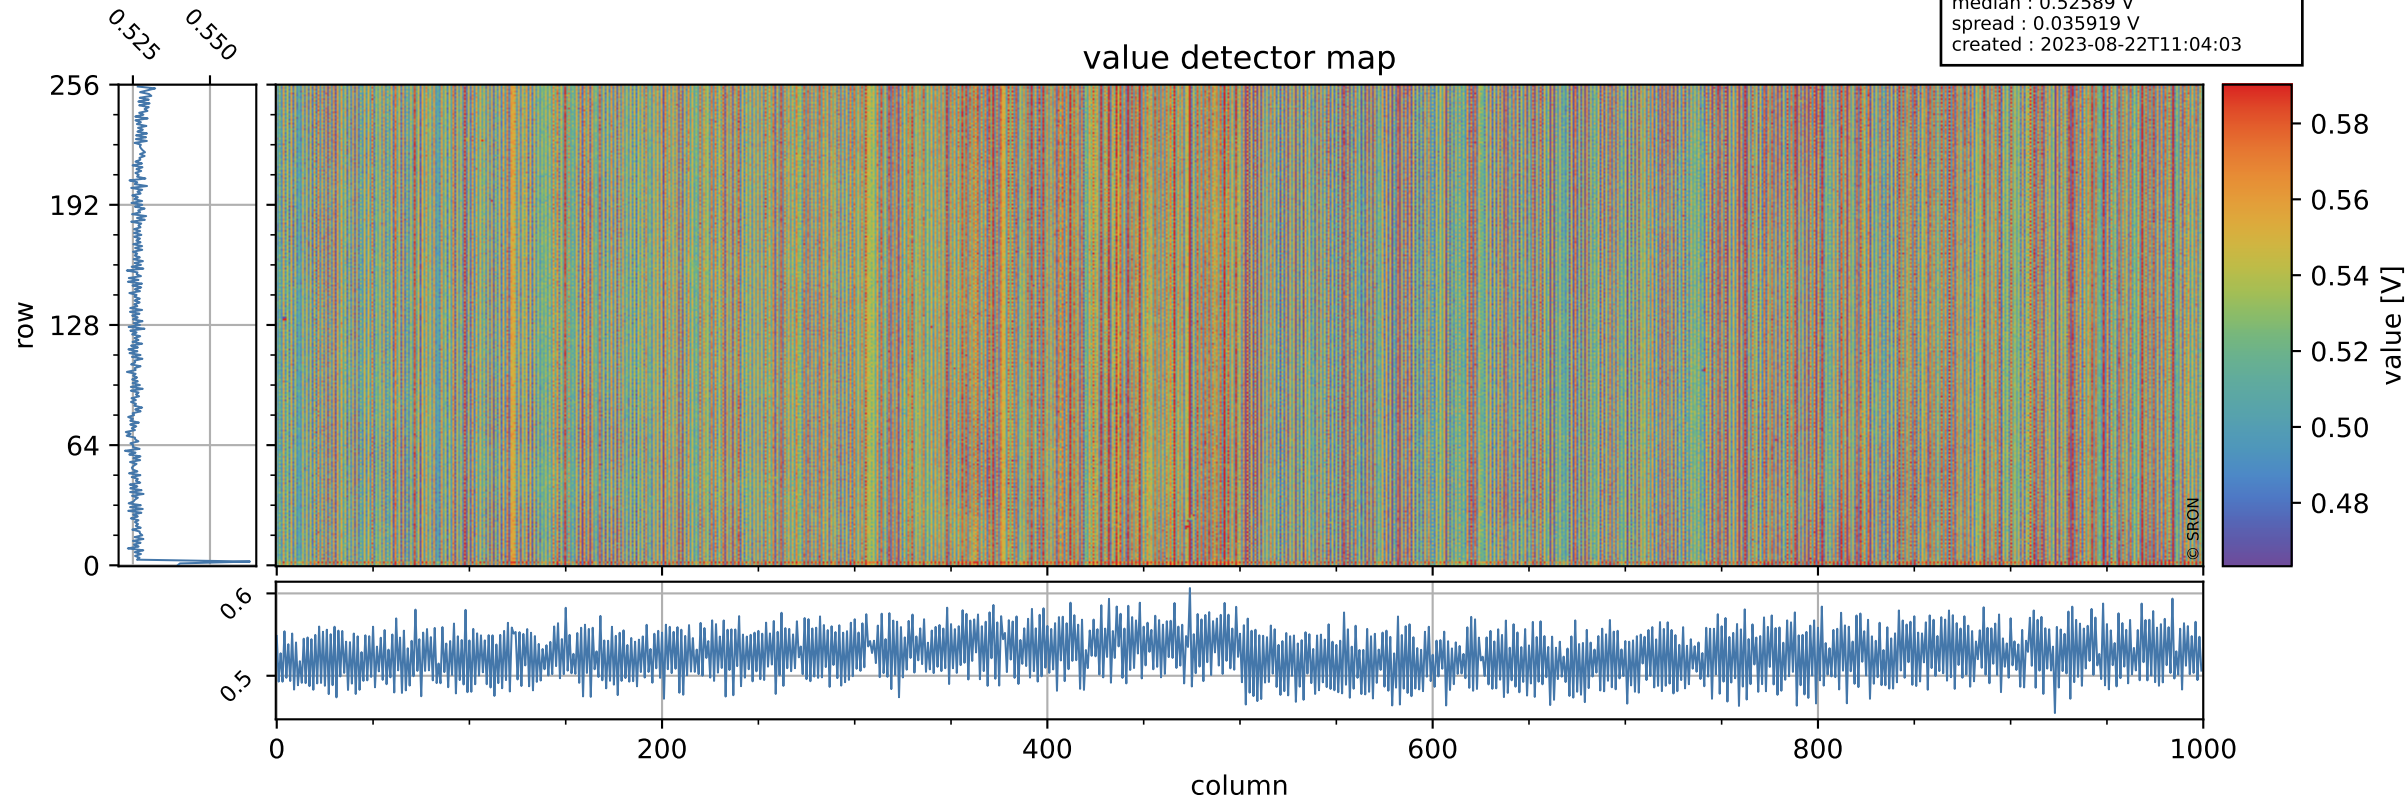

Tropomi SWIR offset (beta nominal)

orbits : 20 in [9352, 9397]
coverage : 2019-08-03 / 2019-08-06
median : 0.52589 V
spread : 0.035919 V
created : 2023-08-22T11:04:03

value detector map

Tropomi SWIR offset (beta nominal)

orbits : 20 in [9352, 9397]
coverage : 2019-08-03 / 2019-08-06
median : 0.044432 mV
spread : 0.020164 mV
created : 2023-08-22T11:04:03

uncertainty detector map

Tropomi SWIR offset (beta nominal)

orbits : 20 in [9352, 9397]
coverage : 2019-08-03 / 2019-08-06
median : -0.13102 mV
spread : 0.35255 mV
created : 2023-08-22T11:04:03

value compared with SWIR offset CKD

Tropomi SWIR offset (beta nominal) ground-tracks of Sentinel-5P

orbits : 20 in [9352, 9397]
coverage : 2019-08-03 / 2019-08-06
created : 2023-08-22T11:04:03

Tropomi SWIR offset (beta nominal)

orbits : [1867, 9397]
coverage : 2018-02-20 / 2019-08-06
created : 2023-08-22T11:04:04

trend of detector median & temperatures