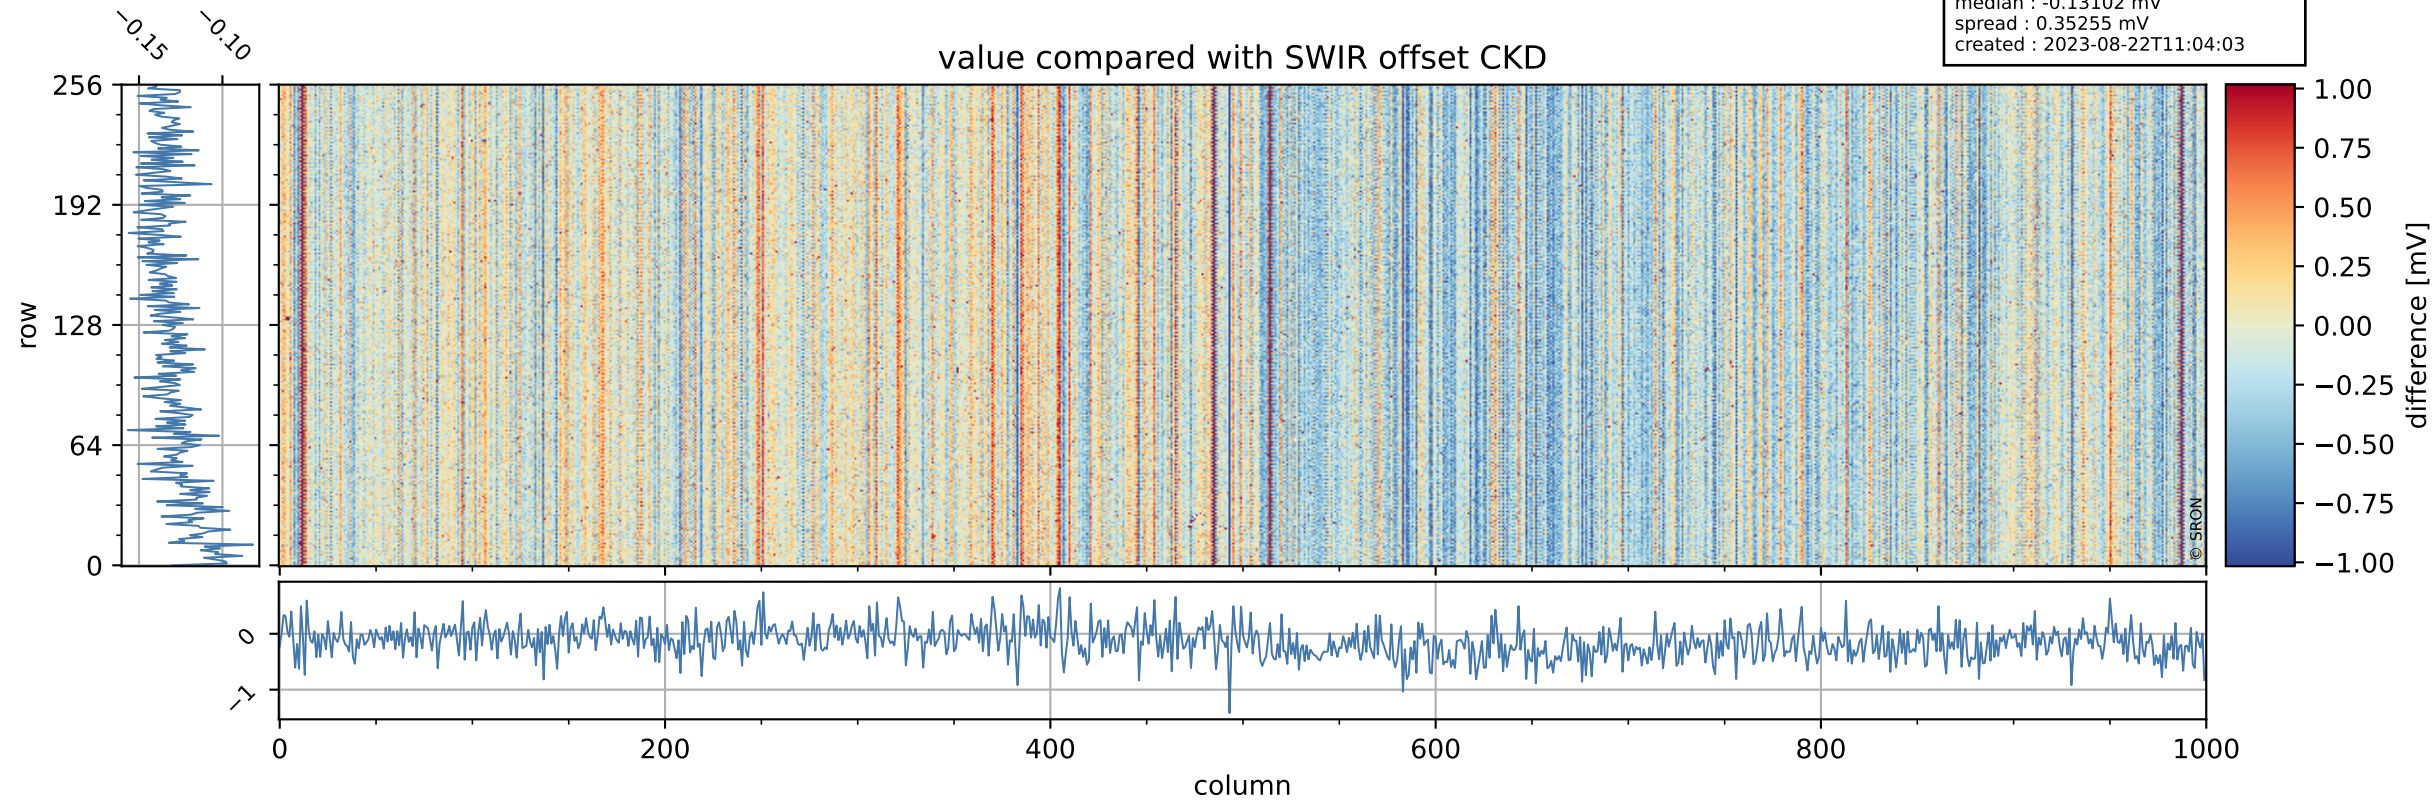

Tropomi SWIR offset (beta nominal)

orbits : 20 in [9352, 9397]
coverage : 2019-08-03 / 2019-08-06
median : 0.52589 V
spread : 0.035919 V
created : 2023-08-22T11:04:03

value detector map

Tropomi SWIR offset (beta nominal)

orbits : 20 in [9352, 9397]
coverage : 2019-08-03 / 2019-08-06
median : 0.044432 mV
spread : 0.020164 mV
created : 2023-08-22T11:04:03

uncertainty detector map

Tropomi SWIR offset (beta nominal)

orbits : 20 in [9352, 9397]
coverage : 2019-08-03 / 2019-08-06
median : -0.13102 mV
spread : 0.35255 mV
created : 2023-08-22T11:04:03

value compared with SWIR offset CKD

Tropomi SWIR offset (beta nominal) ground-tracks of Sentinel-5P

orbits : 20 in [9352, 9397]
coverage : 2019-08-03 / 2019-08-06
created : 2023-08-22T11:04:03

Tropomi SWIR offset (beta nominal)

orbits : [1867, 9397]
coverage : 2018-02-20 / 2019-08-06
created : 2023-08-22T11:04:04

trend of detector median & temperatures