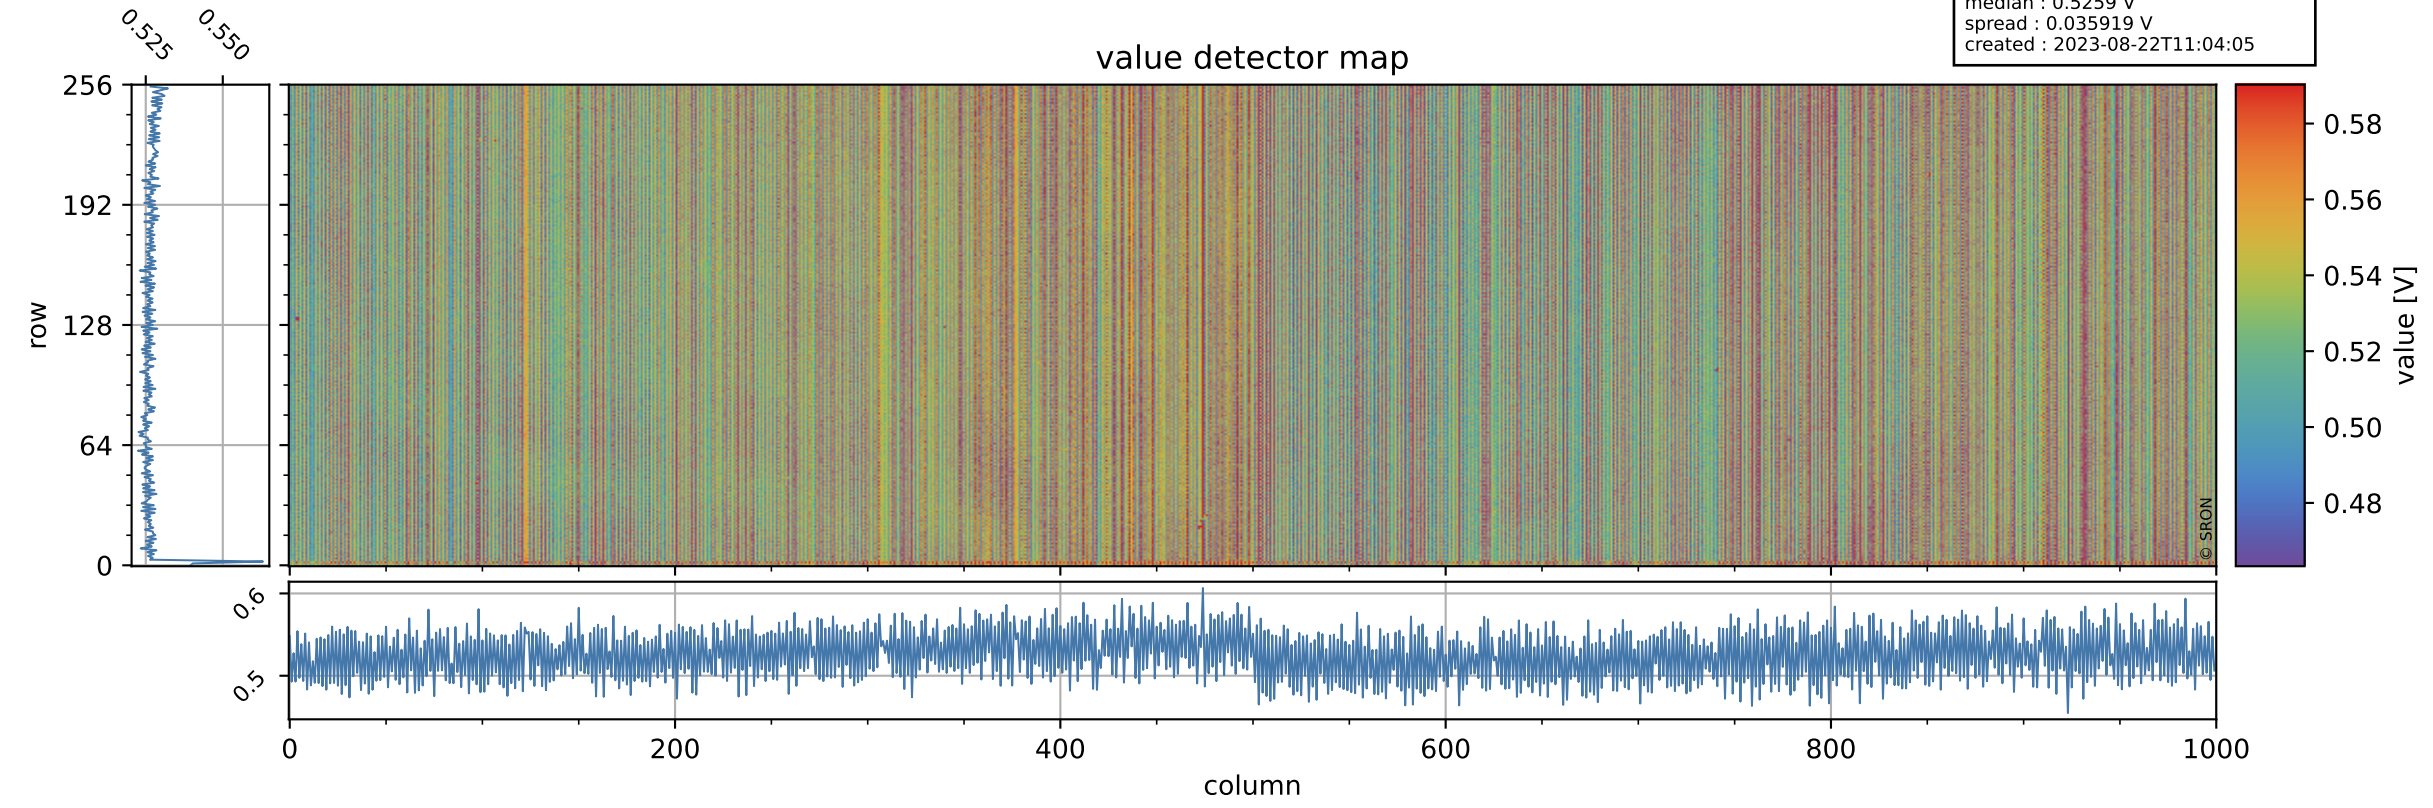

Tropomi SWIR offset (beta nominal)

orbits : 19 in [9397, 9442]
coverage : 2019-08-06 / 2019-08-09
median : 0.5259 V
spread : 0.035919 V
created : 2023-08-22T11:04:05

value detector map

Tropomi SWIR offset (beta nominal)

orbits : 19 in [9397, 9442]
coverage : 2019-08-06 / 2019-08-09
median : 31.726 μV
spread : 15.402 μV
created : 2023-08-22T11:04:05

Tropomi SWIR offset (beta nominal)

orbits : 19 in [9397, 9442]
coverage : 2019-08-06 / 2019-08-09
median : -0.11672 mV
spread : 0.35063 mV
created : 2023-08-22T11:04:05

value compared with SWIR offset CKD

Tropomi SWIR offset (beta nominal) ground-tracks of Sentinel-5P

orbits : 19 in [9397, 9442]
coverage : 2019-08-06 / 2019-08-09
created : 2023-08-22T11:04:06

Tropomi SWIR offset (beta nominal)

orbits : [1867, 9442]
coverage : 2018-02-20 / 2019-08-09
created : 2023-08-22T11:04:06

trend of detector median & temperatures