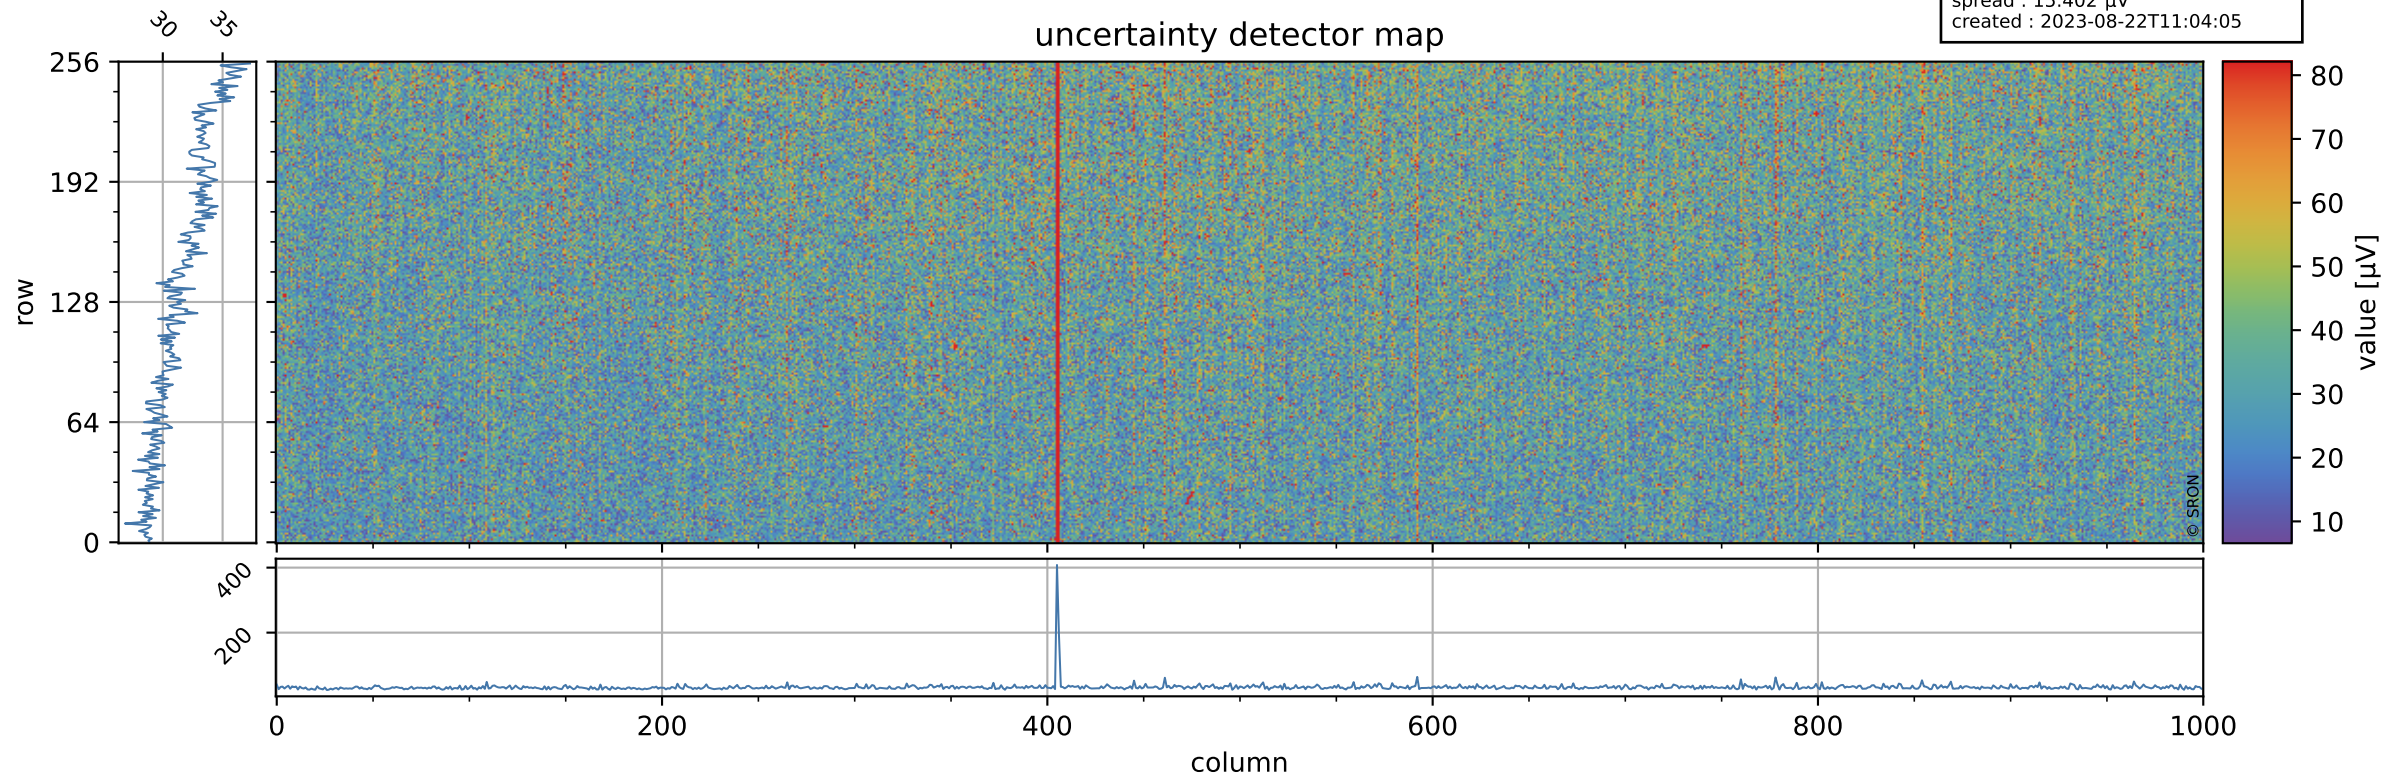

Tropomi SWIR offset (beta nominal)

orbits : 19 in [9397, 9442]
coverage : 2019-08-06 / 2019-08-09
median : 0.5259 V
spread : 0.035919 V
created : 2023-08-22T11:04:05

value detector map

Tropomi SWIR offset (beta nominal)

orbits : 19 in [9397, 9442]
coverage : 2019-08-06 / 2019-08-09
median : 31.726 μV
spread : 15.402 μV
created : 2023-08-22T11:04:05

Tropomi SWIR offset (beta nominal)

orbits : 19 in [9397, 9442]
coverage : 2019-08-06 / 2019-08-09
median : -0.11672 mV
spread : 0.35063 mV
created : 2023-08-22T11:04:05

value compared with SWIR offset CKD

Tropomi SWIR offset (beta nominal) ground-tracks of Sentinel-5P

orbits : 19 in [9397, 9442]
coverage : 2019-08-06 / 2019-08-09
created : 2023-08-22T11:04:06

Tropomi SWIR offset (beta nominal)

orbits : [1867, 9442]
coverage : 2018-02-20 / 2019-08-09
created : 2023-08-22T11:04:06

trend of detector median & temperatures