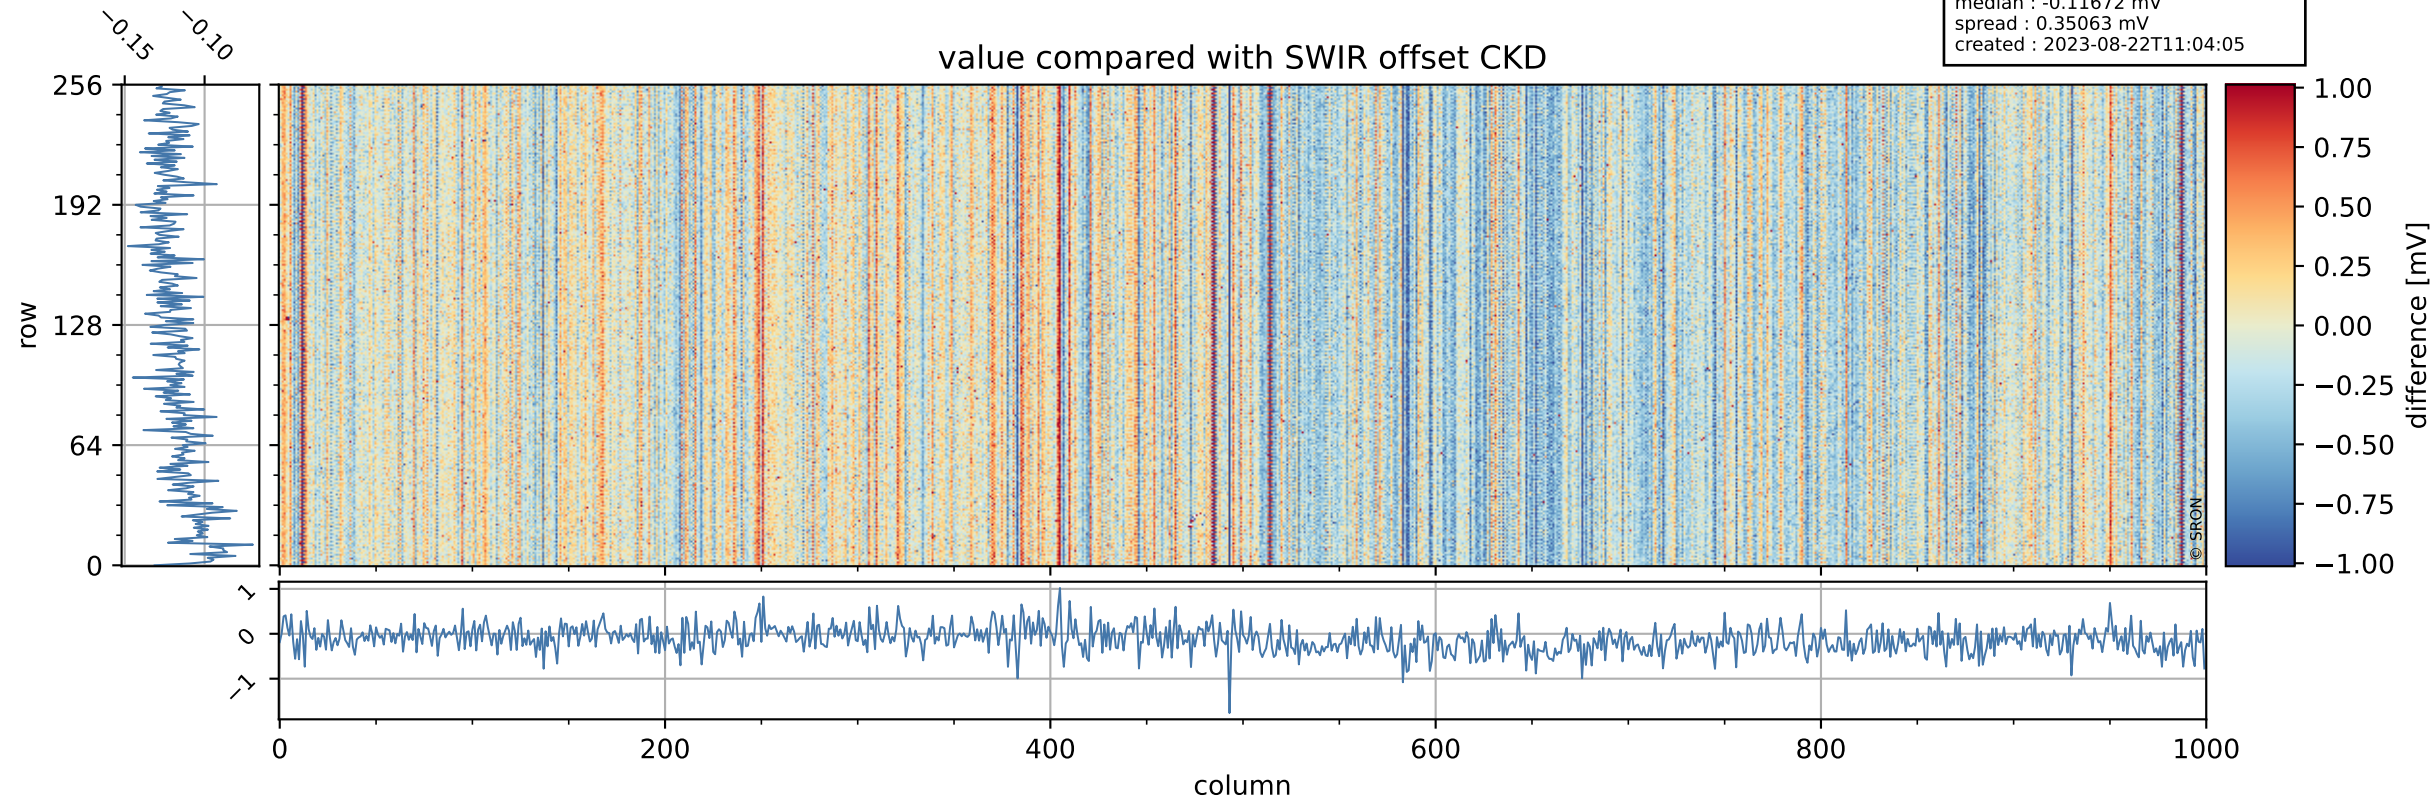

Tropomi SWIR offset (beta nominal)

orbits : 19 in [9397, 9442]
coverage : 2019-08-06 / 2019-08-09
median : 0.5259 V
spread : 0.035919 V
created : 2023-08-22T11:04:05

value detector map

Tropomi SWIR offset (beta nominal)

orbits : 19 in [9397, 9442]
coverage : 2019-08-06 / 2019-08-09
median : 31.726 μV
spread : 15.402 μV
created : 2023-08-22T11:04:05

Tropomi SWIR offset (beta nominal)

orbits : 19 in [9397, 9442]
coverage : 2019-08-06 / 2019-08-09
median : -0.11672 mV
spread : 0.35063 mV
created : 2023-08-22T11:04:05

value compared with SWIR offset CKD

Tropomi SWIR offset (beta nominal) ground-tracks of Sentinel-5P

orbits : 19 in [9397, 9442]
coverage : 2019-08-06 / 2019-08-09
created : 2023-08-22T11:04:06

Tropomi SWIR offset (beta nominal)

orbits : [1867, 9442]
coverage : 2018-02-20 / 2019-08-09
created : 2023-08-22T11:04:06

trend of detector median & temperatures