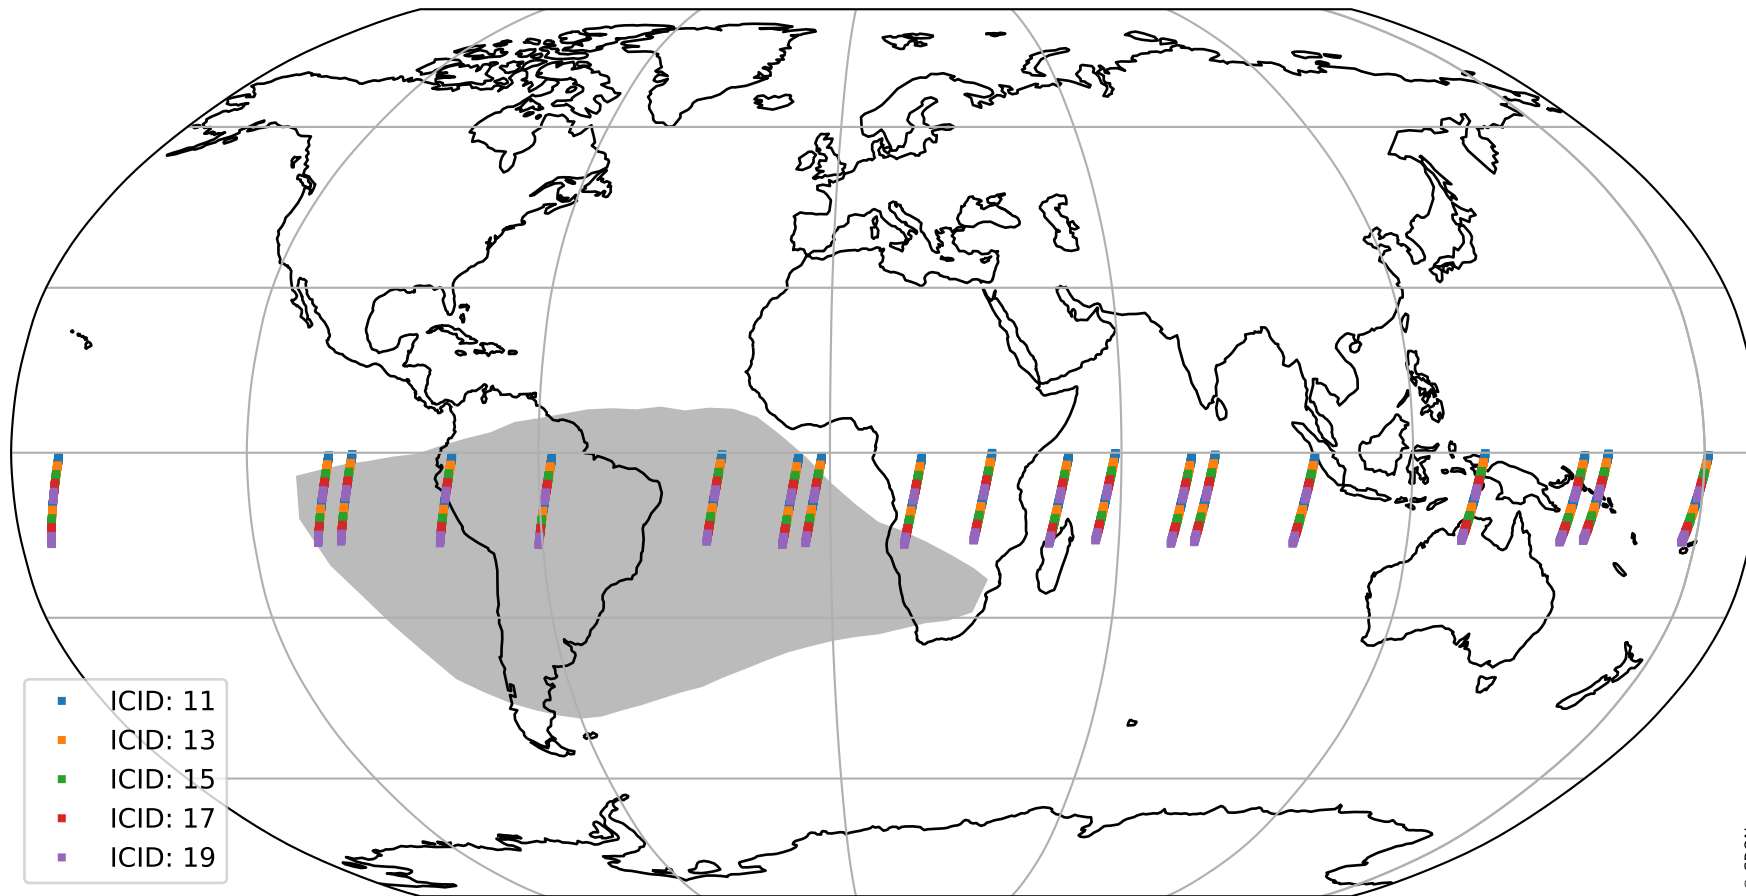

Tropomi SWIR offset (beta nominal)

orbits : 19 in [9397, 9442]
coverage : 2019-08-06 / 2019-08-09
median : 0.5259 V
spread : 0.035919 V
created : 2023-08-22T11:04:05

value detector map

Tropomi SWIR offset (beta nominal)

orbits : 19 in [9397, 9442]
coverage : 2019-08-06 / 2019-08-09
median : 31.726 μV
spread : 15.402 μV
created : 2023-08-22T11:04:05

Tropomi SWIR offset (beta nominal)

orbits : 19 in [9397, 9442]
coverage : 2019-08-06 / 2019-08-09
median : -0.11672 mV
spread : 0.35063 mV
created : 2023-08-22T11:04:05

value compared with SWIR offset CKD

Tropomi SWIR offset (beta nominal) ground-tracks of Sentinel-5P

orbits : 19 in [9397, 9442]
coverage : 2019-08-06 / 2019-08-09
created : 2023-08-22T11:04:06

Tropomi SWIR offset (beta nominal)

orbits : [1867, 9442]
coverage : 2018-02-20 / 2019-08-09
created : 2023-08-22T11:04:06

trend of detector median & temperatures