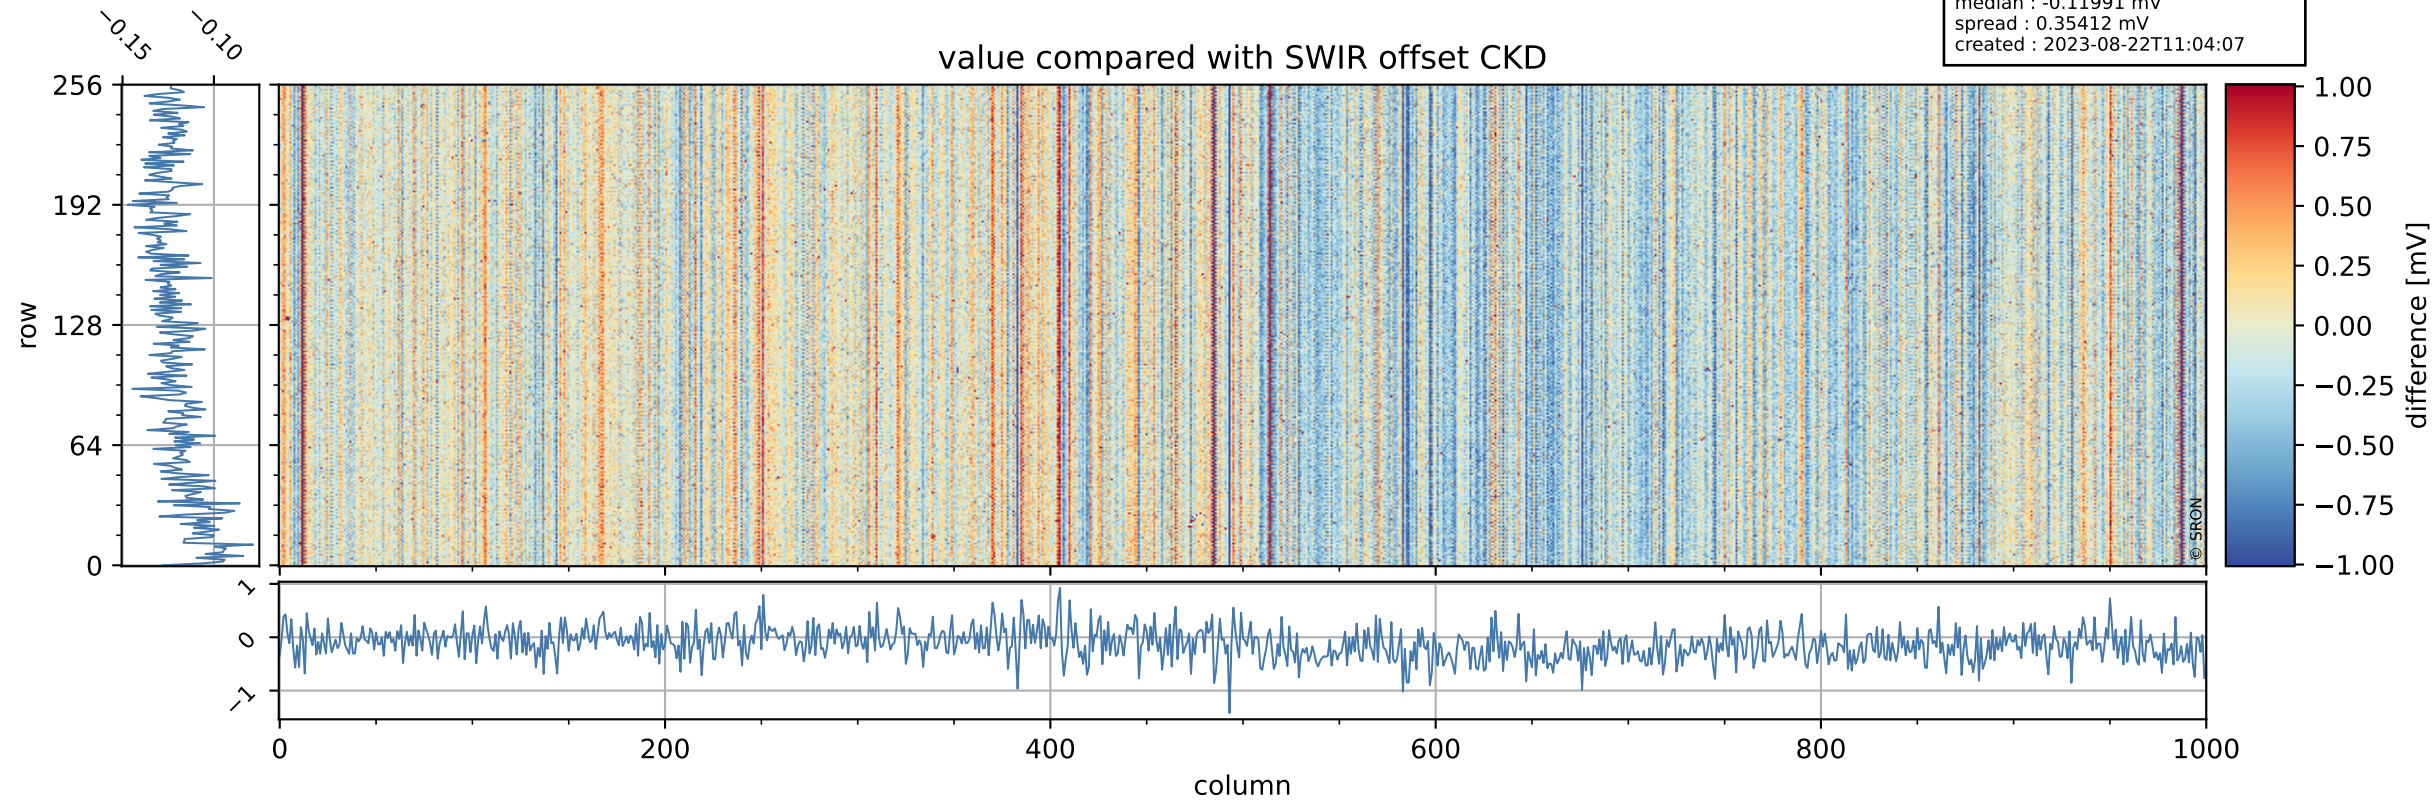

Tropomi SWIR offset (beta nominal)

orbits : 20 in [9442, 9487]
coverage : 2019-08-10 / 2019-08-13
median : 0.5259 V
spread : 0.03592 V
created : 2023-08-22T11:04:07

value detector map

Tropomi SWIR offset (beta nominal)

orbits : 20 in [9442, 9487]
coverage : 2019-08-10 / 2019-08-13
median : 30.183 μV
spread : 15.078 μV
created : 2023-08-22T11:04:07

Tropomi SWIR offset (beta nominal)

orbits : 20 in [9442, 9487]
coverage : 2019-08-10 / 2019-08-13
median : -0.11991 mV
spread : 0.35412 mV
created : 2023-08-22T11:04:07

value compared with SWIR offset CKD

Tropomi SWIR offset (beta nominal) ground-tracks of Sentinel-5P

orbits : 20 in [9442, 9487]
coverage : 2019-08-10 / 2019-08-13
created : 2023-08-22T11:04:08

Tropomi SWIR offset (beta nominal)

orbits : [1867, 9487]
coverage : 2018-02-20 / 2019-08-13
created : 2023-08-22T11:04:08

trend of detector median & temperatures