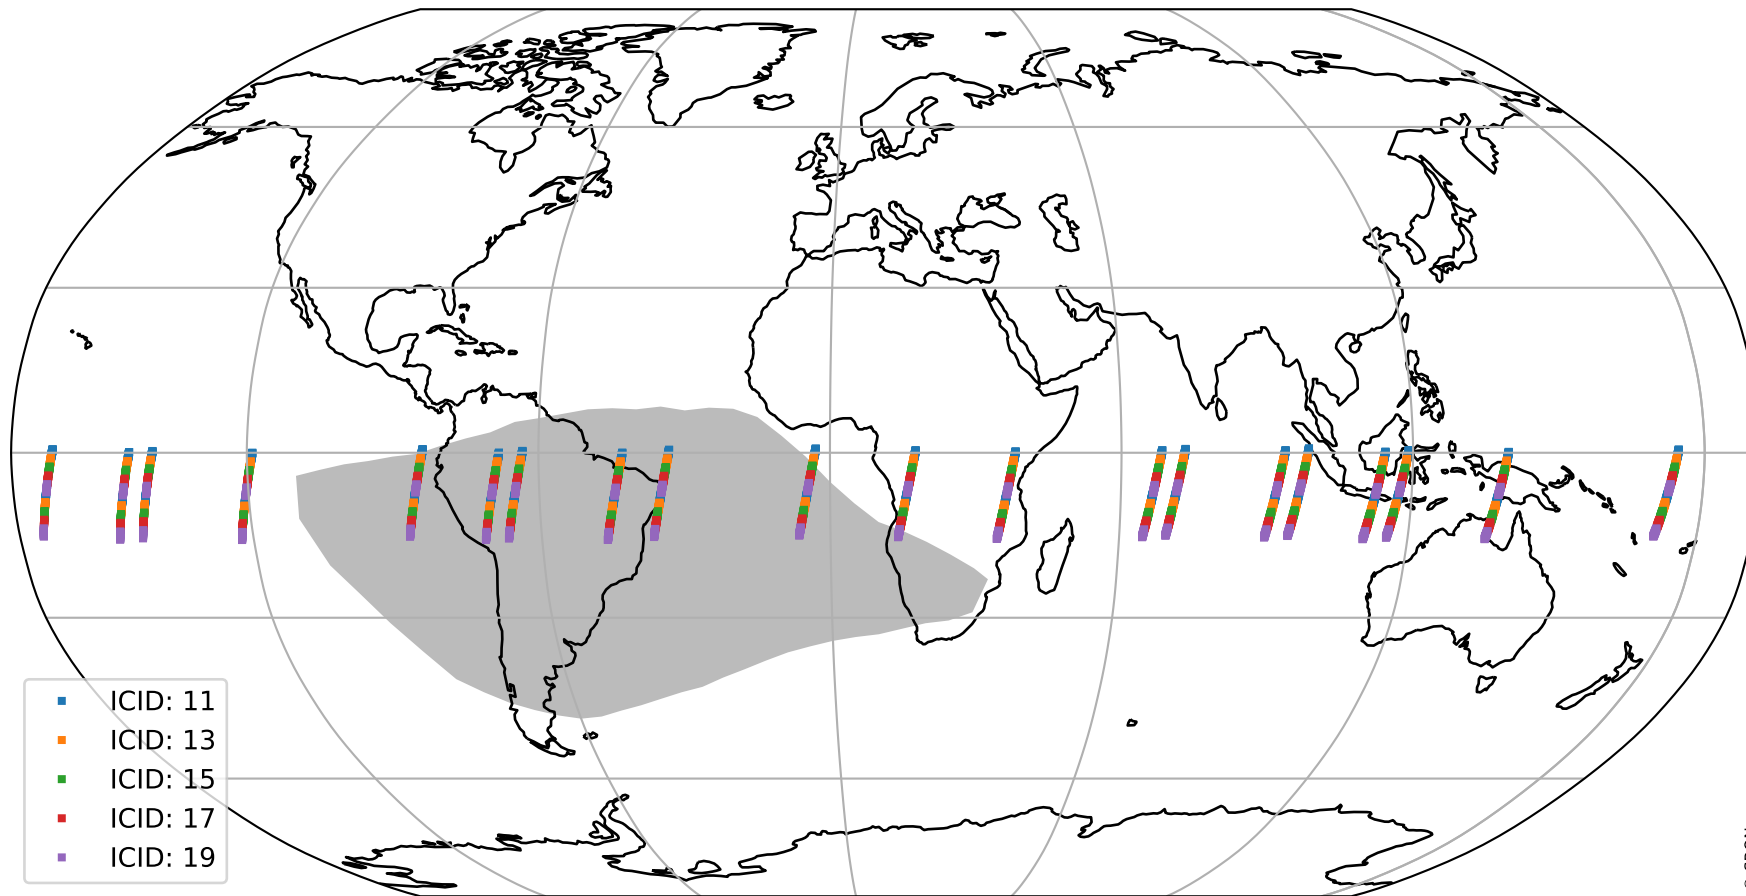

Tropomi SWIR offset (beta nominal)

orbits : 20 in [9442, 9487]
coverage : 2019-08-10 / 2019-08-13
median : 0.5259 V
spread : 0.03592 V
created : 2023-08-22T11:04:07

value detector map

Tropomi SWIR offset (beta nominal)

orbits : 20 in [9442, 9487]
coverage : 2019-08-10 / 2019-08-13
median : 30.183 μV
spread : 15.078 μV
created : 2023-08-22T11:04:07

Tropomi SWIR offset (beta nominal)

orbits : 20 in [9442, 9487]
coverage : 2019-08-10 / 2019-08-13
median : -0.11991 mV
spread : 0.35412 mV
created : 2023-08-22T11:04:07

value compared with SWIR offset CKD

Tropomi SWIR offset (beta nominal) ground-tracks of Sentinel-5P

orbits : 20 in [9442, 9487]
coverage : 2019-08-10 / 2019-08-13
created : 2023-08-22T11:04:08

Tropomi SWIR offset (beta nominal)

orbits : [1867, 9487]
coverage : 2018-02-20 / 2019-08-13
created : 2023-08-22T11:04:08

trend of detector median & temperatures