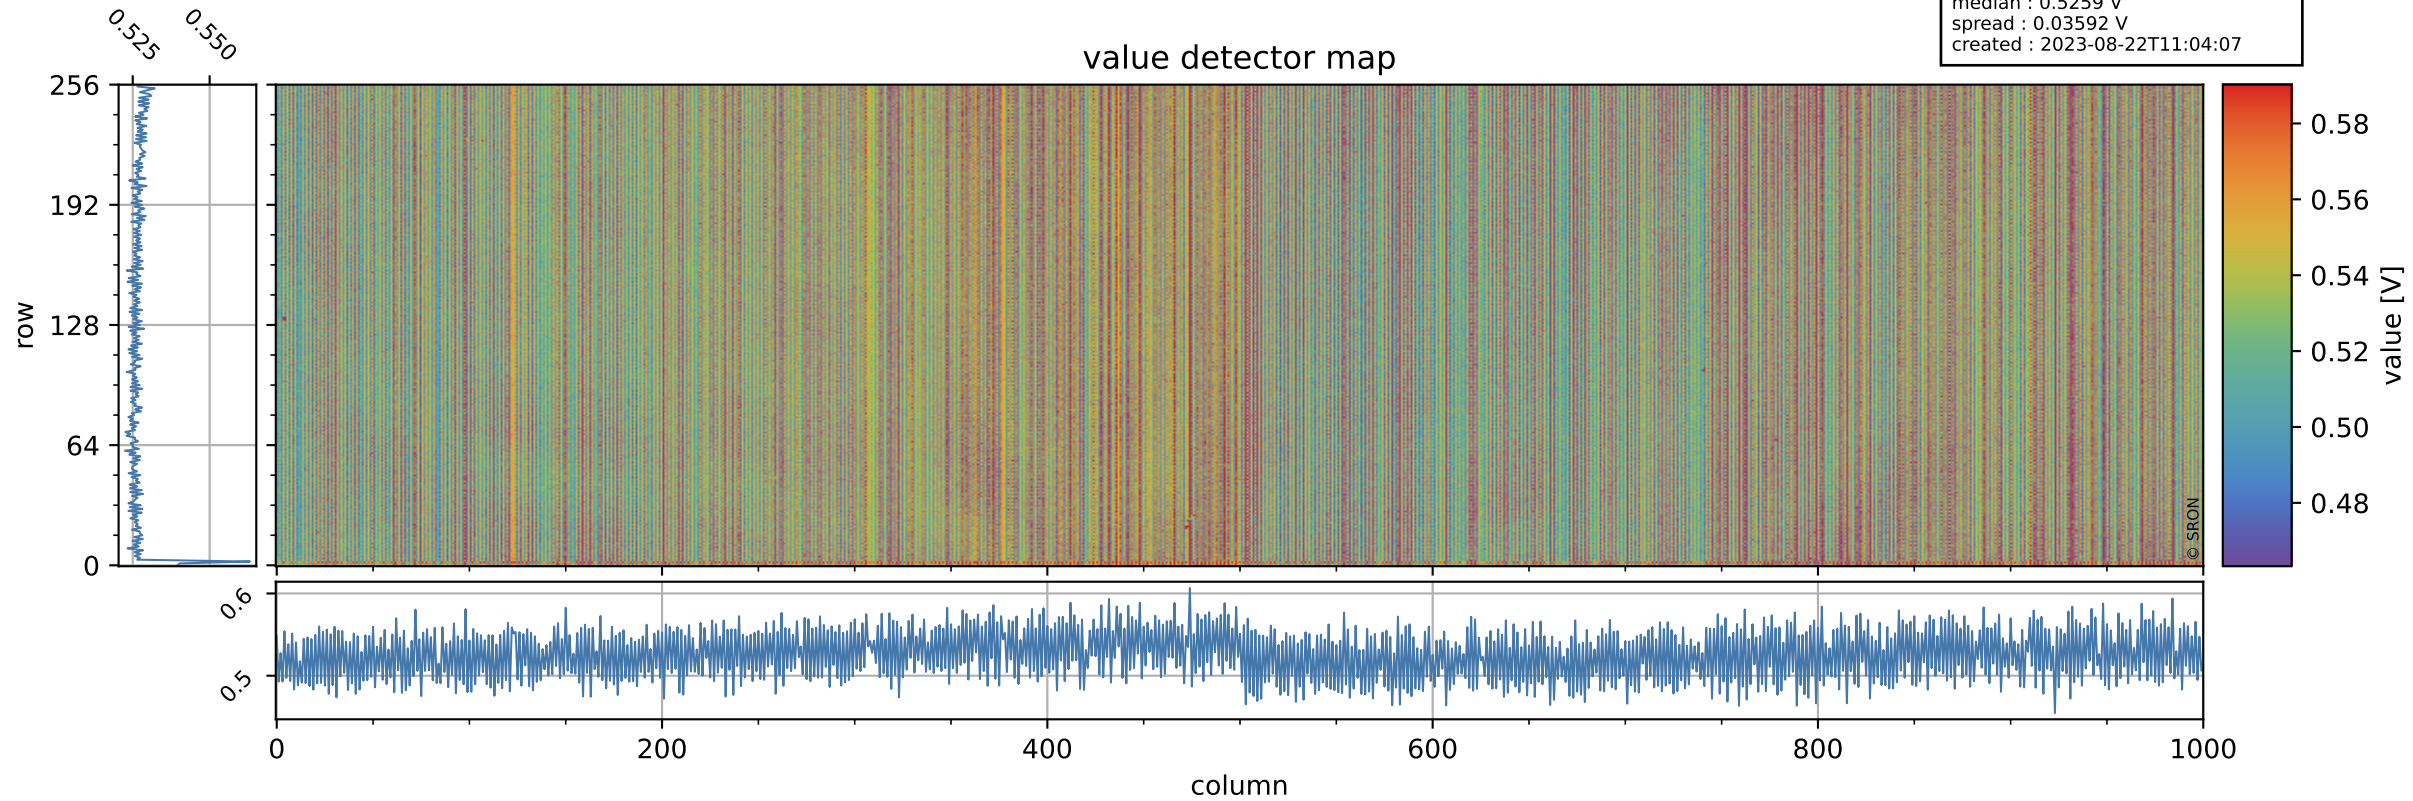

Tropomi SWIR offset (beta nominal)

orbits : 20 in [9442, 9487]
coverage : 2019-08-10 / 2019-08-13
median : 0.5259 V
spread : 0.03592 V
created : 2023-08-22T11:04:07

value detector map

Tropomi SWIR offset (beta nominal)

orbits : 20 in [9442, 9487]
coverage : 2019-08-10 / 2019-08-13
median : 30.183 μV
spread : 15.078 μV
created : 2023-08-22T11:04:07

Tropomi SWIR offset (beta nominal)

orbits : 20 in [9442, 9487]
coverage : 2019-08-10 / 2019-08-13
median : -0.11991 mV
spread : 0.35412 mV
created : 2023-08-22T11:04:07

value compared with SWIR offset CKD

Tropomi SWIR offset (beta nominal) ground-tracks of Sentinel-5P

orbits : 20 in [9442, 9487]
coverage : 2019-08-10 / 2019-08-13
created : 2023-08-22T11:04:08

Tropomi SWIR offset (beta nominal)

orbits : [1867, 9487]
coverage : 2018-02-20 / 2019-08-13
created : 2023-08-22T11:04:08

trend of detector median & temperatures