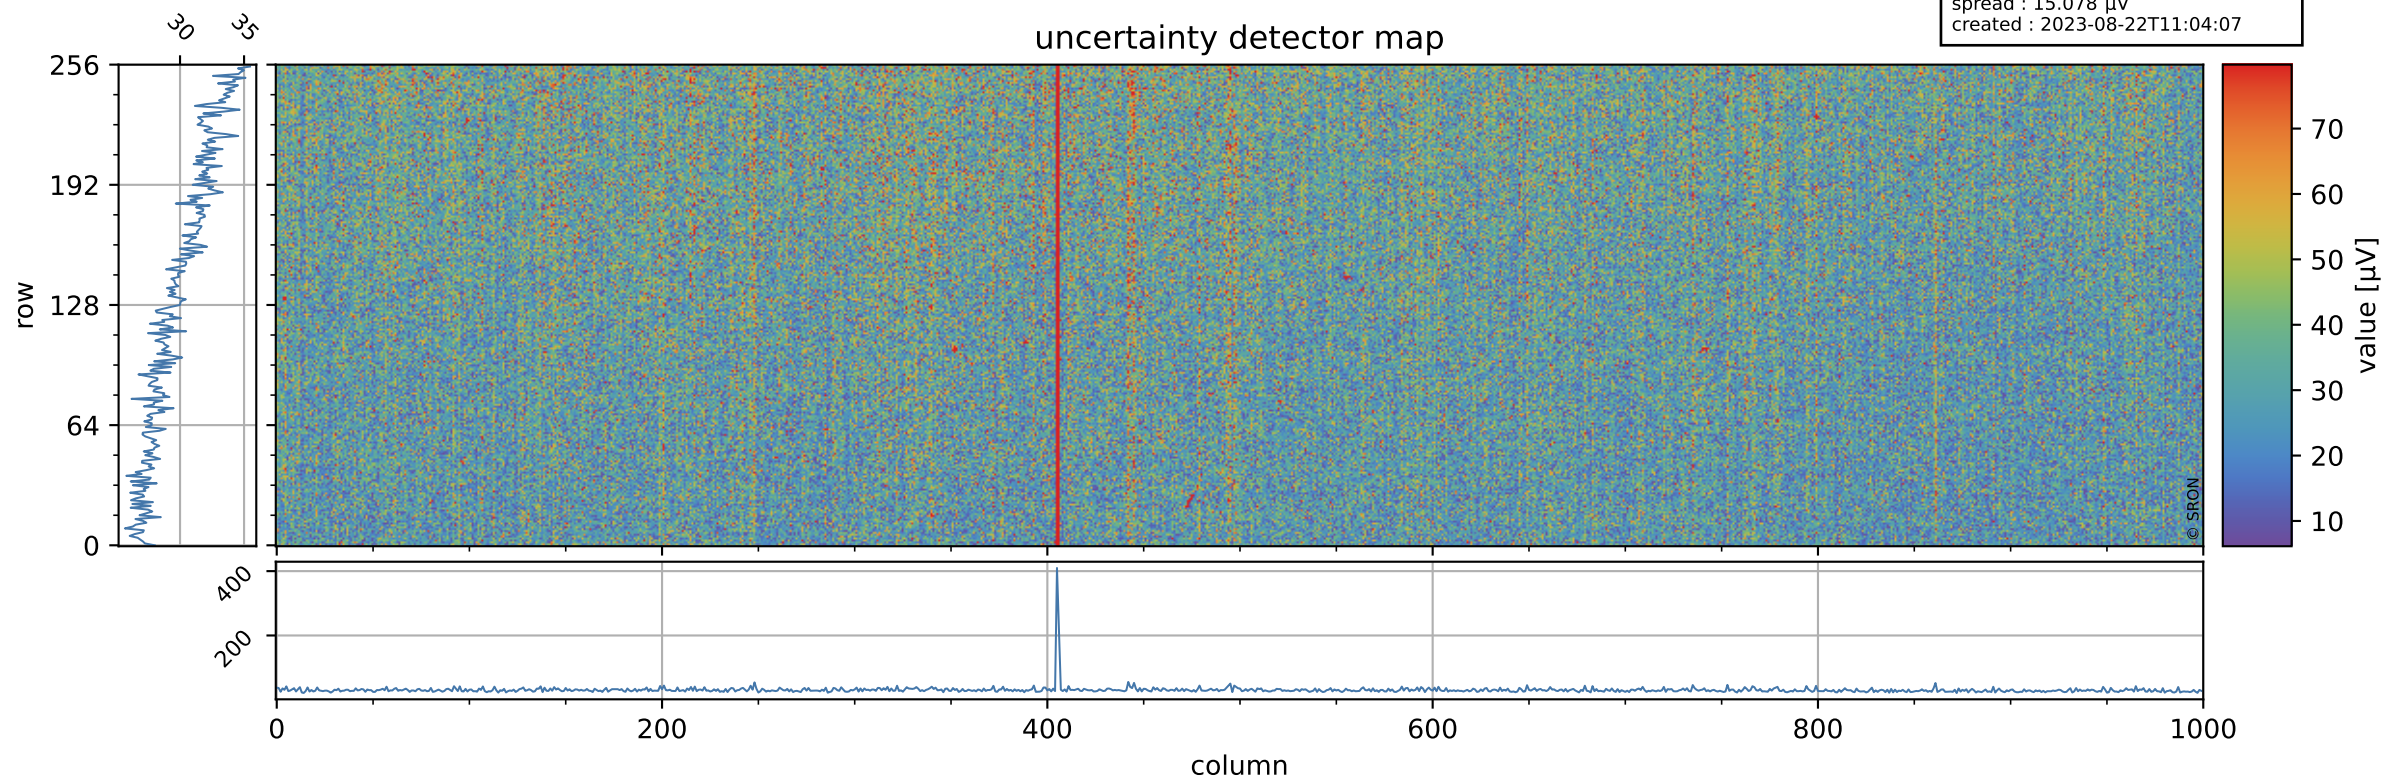

Tropomi SWIR offset (beta nominal)

orbits : 20 in [9442, 9487]
coverage : 2019-08-10 / 2019-08-13
median : 0.5259 V
spread : 0.03592 V
created : 2023-08-22T11:04:07

value detector map

Tropomi SWIR offset (beta nominal)

orbits : 20 in [9442, 9487]
coverage : 2019-08-10 / 2019-08-13
median : 30.183 μV
spread : 15.078 μV
created : 2023-08-22T11:04:07

Tropomi SWIR offset (beta nominal)

orbits : 20 in [9442, 9487]
coverage : 2019-08-10 / 2019-08-13
median : -0.11991 mV
spread : 0.35412 mV
created : 2023-08-22T11:04:07

value compared with SWIR offset CKD

Tropomi SWIR offset (beta nominal) ground-tracks of Sentinel-5P

orbits : 20 in [9442, 9487]
coverage : 2019-08-10 / 2019-08-13
created : 2023-08-22T11:04:08

Tropomi SWIR offset (beta nominal)

orbits : [1867, 9487]
coverage : 2018-02-20 / 2019-08-13
created : 2023-08-22T11:04:08

trend of detector median & temperatures