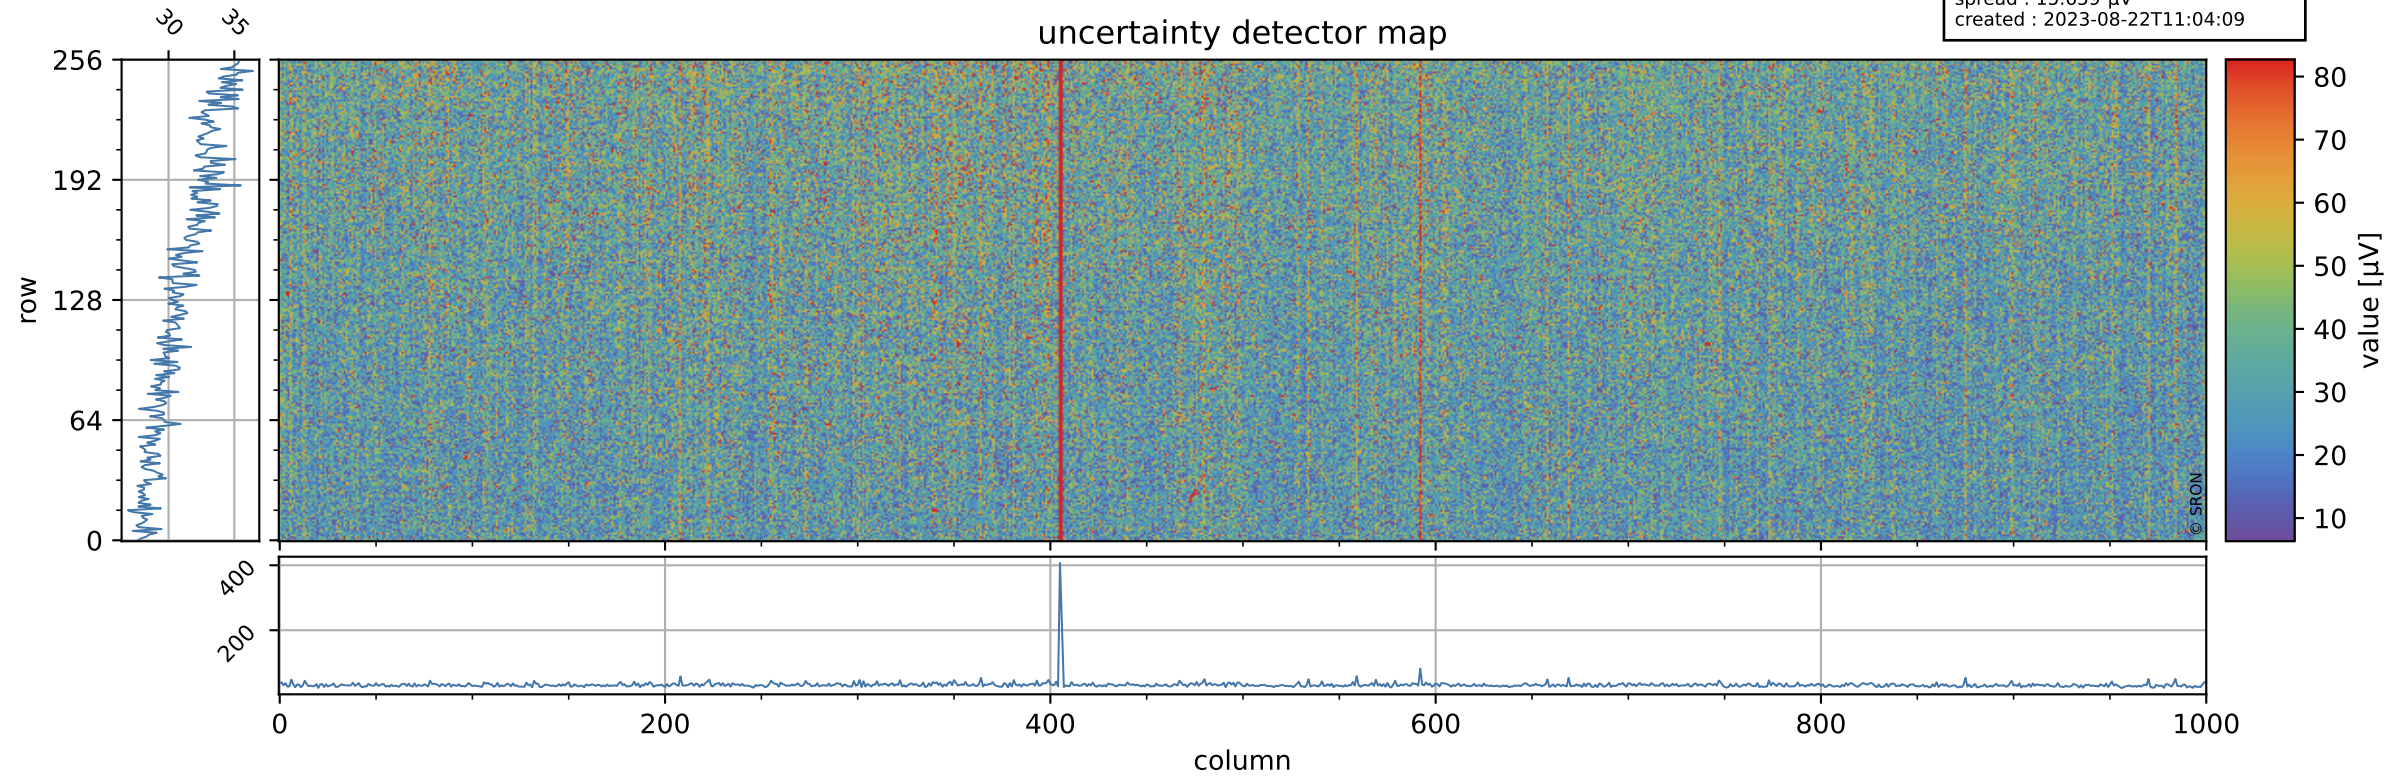

Tropomi SWIR offset (beta nominal)

orbits : 18 in [9487, 9532]
coverage : 2019-08-13 / 2019-08-16
median : 0.52591 V
spread : 0.035919 V
created : 2023-08-22T11:04:09

value detector map

Tropomi SWIR offset (beta nominal)

orbits : 18 in [9487, 9532]
coverage : 2019-08-13 / 2019-08-16
median : 31.332 μV
spread : 15.659 μV
created : 2023-08-22T11:04:09

Tropomi SWIR offset (beta nominal)

orbits : 18 in [9487, 9532]
coverage : 2019-08-13 / 2019-08-16
median : -0.10975 mV
spread : 0.35508 mV
created : 2023-08-22T11:04:09

value compared with SWIR offset CKD

Tropomi SWIR offset (beta nominal) ground-tracks of Sentinel-5P

orbits : 18 in [9487, 9532]
coverage : 2019-08-13 / 2019-08-16
created : 2023-08-22T11:04:09

Tropomi SWIR offset (beta nominal)

orbits : [1867, 9532]
coverage : 2018-02-20 / 2019-08-16
created : 2023-08-22T11:04:10

trend of detector median & temperatures