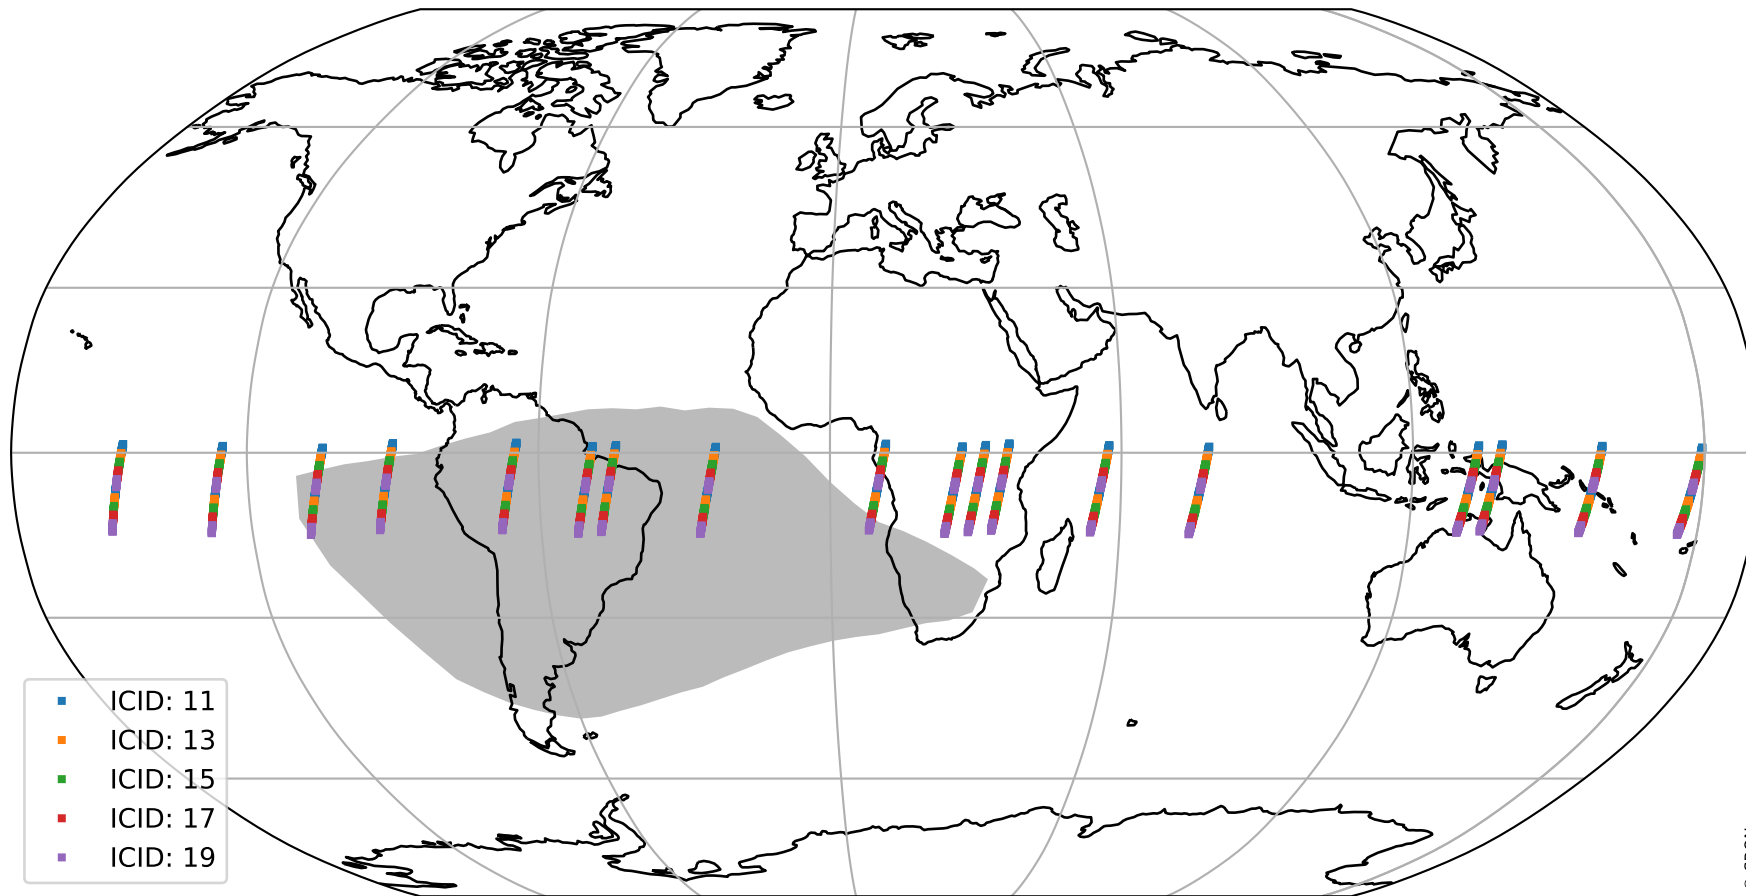

Tropomi SWIR offset (beta nominal)

orbits : 18 in [9487, 9532]
coverage : 2019-08-13 / 2019-08-16
median : 0.52591 V
spread : 0.035919 V
created : 2023-08-22T11:04:09

value detector map

Tropomi SWIR offset (beta nominal)

orbits : 18 in [9487, 9532]
coverage : 2019-08-13 / 2019-08-16
median : 31.332 μV
spread : 15.659 μV
created : 2023-08-22T11:04:09

Tropomi SWIR offset (beta nominal)

orbits : 18 in [9487, 9532]
coverage : 2019-08-13 / 2019-08-16
median : -0.10975 mV
spread : 0.35508 mV
created : 2023-08-22T11:04:09

value compared with SWIR offset CKD

Tropomi SWIR offset (beta nominal) ground-tracks of Sentinel-5P

orbits : 18 in [9487, 9532]
coverage : 2019-08-13 / 2019-08-16
created : 2023-08-22T11:04:09

Tropomi SWIR offset (beta nominal)

orbits : [1867, 9532]
coverage : 2018-02-20 / 2019-08-16
created : 2023-08-22T11:04:10

trend of detector median & temperatures