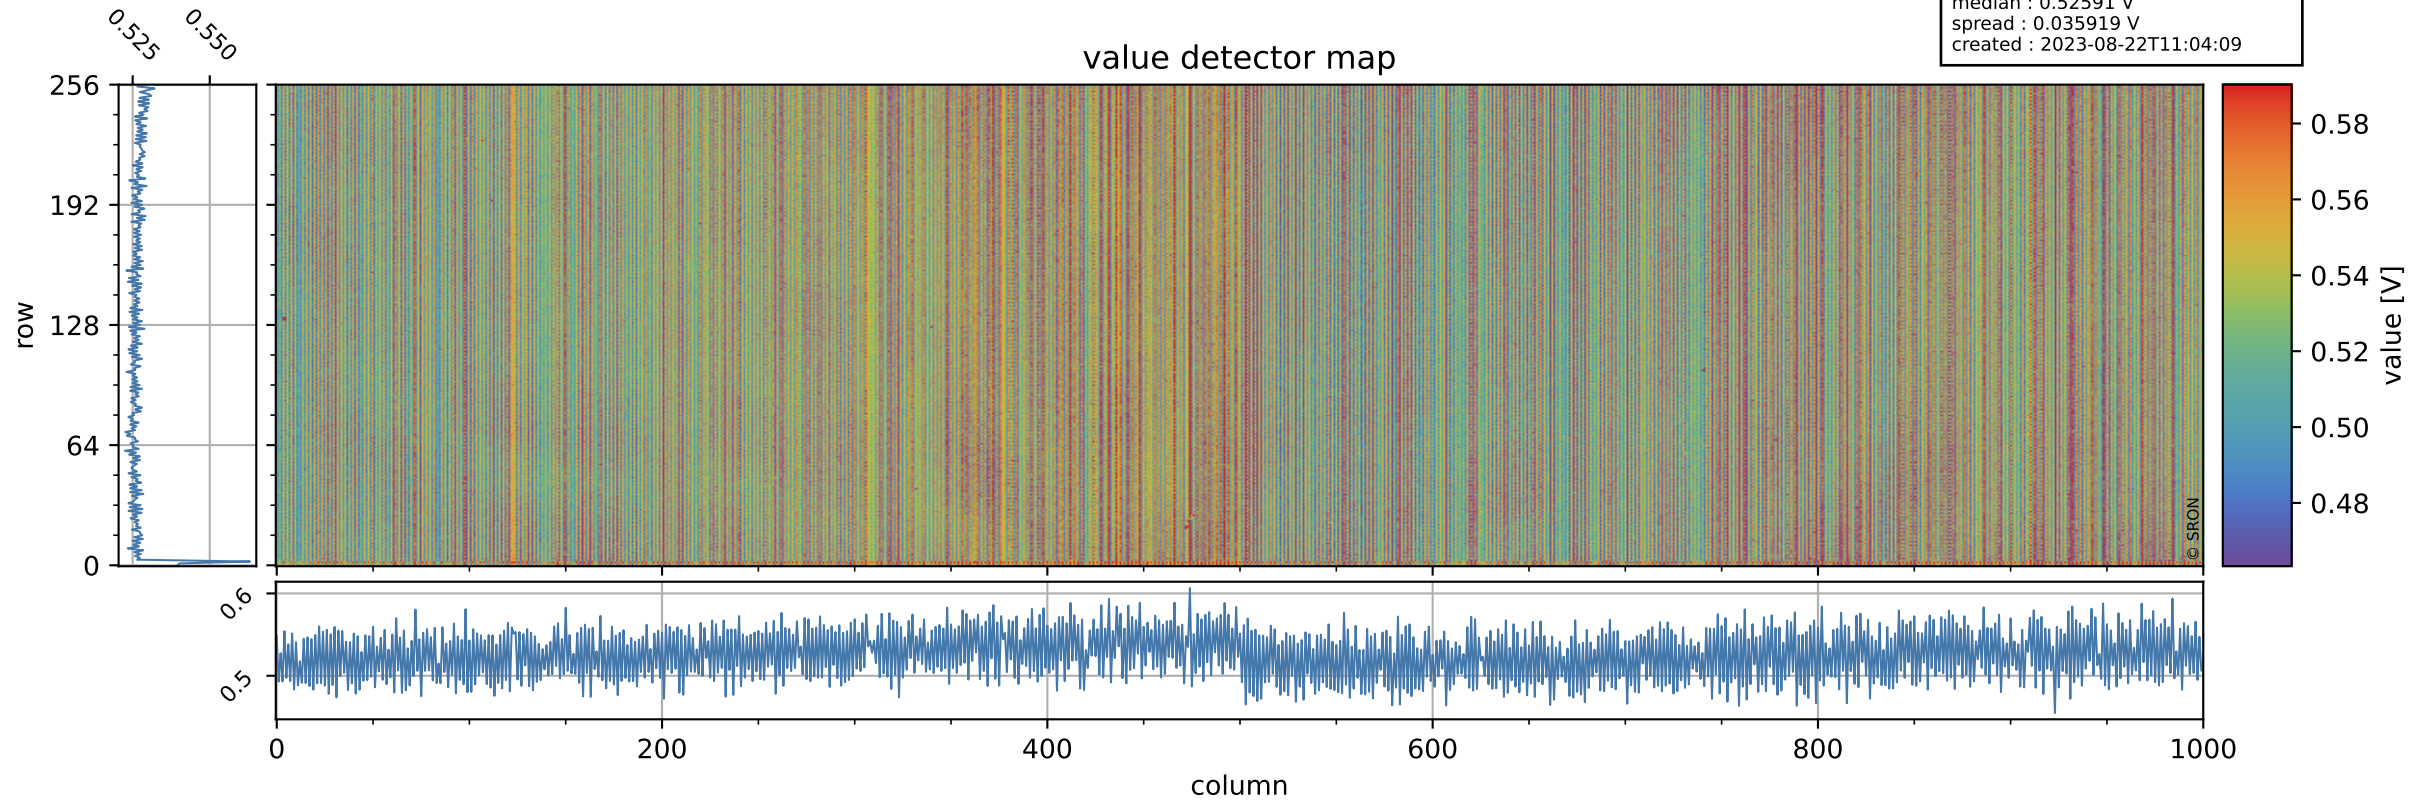

Tropomi SWIR offset (beta nominal)

orbits : 18 in [9487, 9532]
coverage : 2019-08-13 / 2019-08-16
median : 0.52591 V
spread : 0.035919 V
created : 2023-08-22T11:04:09

value detector map

Tropomi SWIR offset (beta nominal)

orbits : 18 in [9487, 9532]
coverage : 2019-08-13 / 2019-08-16
median : 31.332 μV
spread : 15.659 μV
created : 2023-08-22T11:04:09

Tropomi SWIR offset (beta nominal)

orbits : 18 in [9487, 9532]
coverage : 2019-08-13 / 2019-08-16
median : -0.10975 mV
spread : 0.35508 mV
created : 2023-08-22T11:04:09

value compared with SWIR offset CKD

Tropomi SWIR offset (beta nominal) ground-tracks of Sentinel-5P

orbits : 18 in [9487, 9532]
coverage : 2019-08-13 / 2019-08-16
created : 2023-08-22T11:04:09

Tropomi SWIR offset (beta nominal)

orbits : [1867, 9532]
coverage : 2018-02-20 / 2019-08-16
created : 2023-08-22T11:04:10

trend of detector median & temperatures