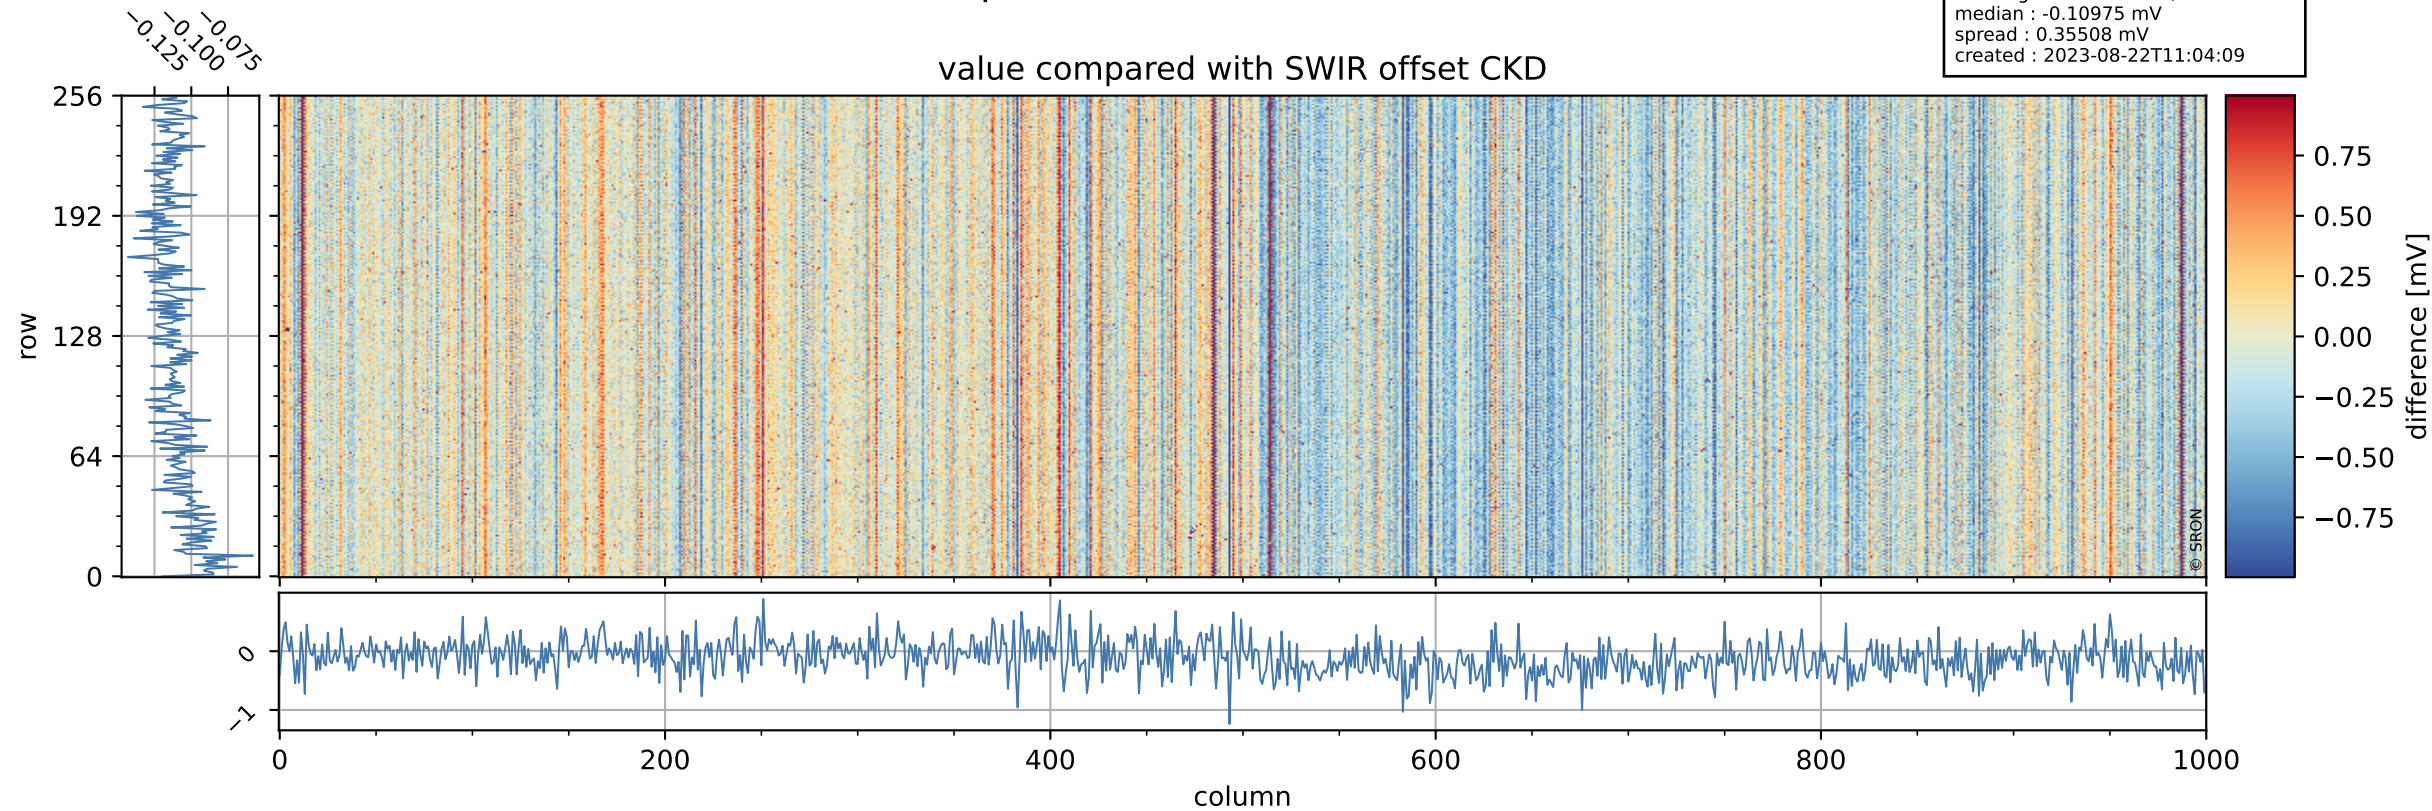

Tropomi SWIR offset (beta nominal)

orbits : 18 in [9487, 9532]
coverage : 2019-08-13 / 2019-08-16
median : 0.52591 V
spread : 0.035919 V
created : 2023-08-22T11:04:09

value detector map

Tropomi SWIR offset (beta nominal)

orbits : 18 in [9487, 9532]
coverage : 2019-08-13 / 2019-08-16
median : 31.332 μV
spread : 15.659 μV
created : 2023-08-22T11:04:09

Tropomi SWIR offset (beta nominal)

orbits : 18 in [9487, 9532]
coverage : 2019-08-13 / 2019-08-16
median : -0.10975 mV
spread : 0.35508 mV
created : 2023-08-22T11:04:09

value compared with SWIR offset CKD

Tropomi SWIR offset (beta nominal) ground-tracks of Sentinel-5P

orbits : 18 in [9487, 9532]
coverage : 2019-08-13 / 2019-08-16
created : 2023-08-22T11:04:09

Tropomi SWIR offset (beta nominal)

orbits : [1867, 9532]
coverage : 2018-02-20 / 2019-08-16
created : 2023-08-22T11:04:10

trend of detector median & temperatures