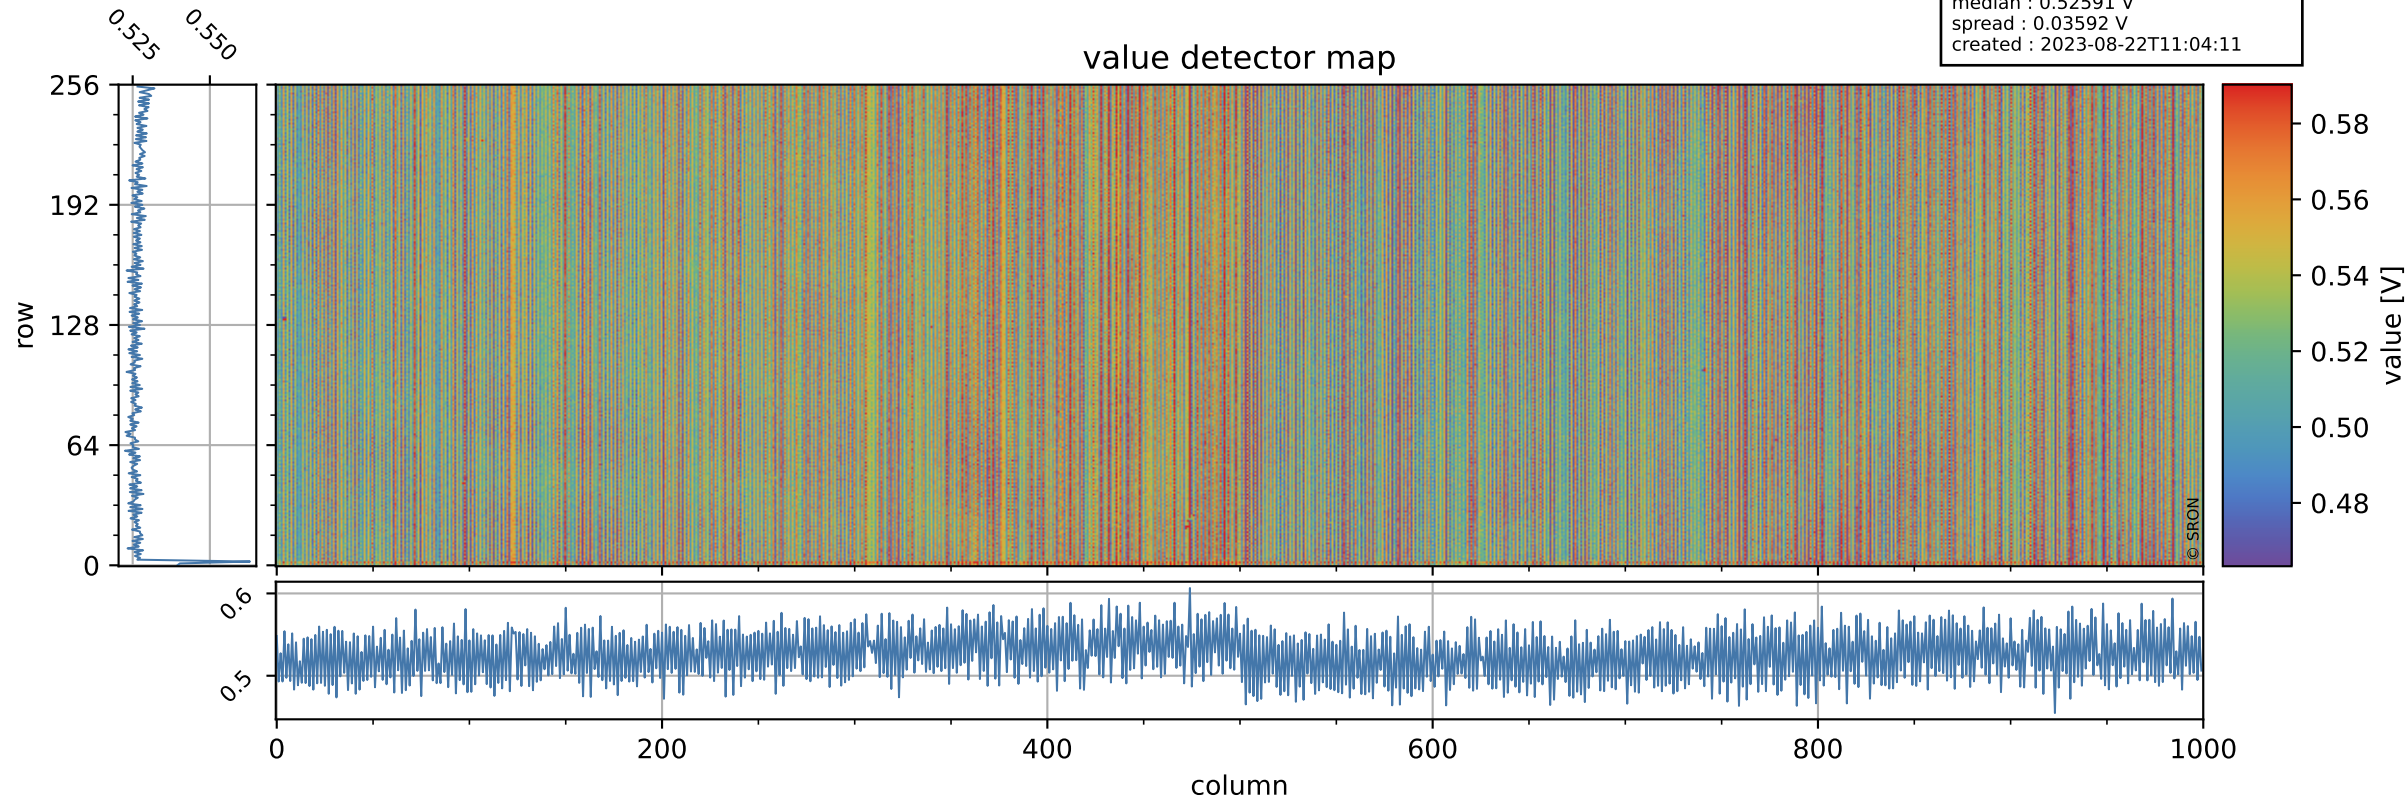

# Tropomi SWIR offset (beta nominal)

orbits : 20 in [9532, 9577]  
coverage : 2019-08-16 / 2019-08-19  
median : 0.52591 V  
spread : 0.03592 V  
created : 2023-08-22T11:04:11

## value detector map

# Tropomi SWIR offset (beta nominal)

orbits : 20 in [9532, 9577]  
coverage : 2019-08-16 / 2019-08-19  
median : 36.098  $\mu\text{V}$   
spread : 17.509  $\mu\text{V}$   
created : 2023-08-22T11:04:11

# Tropomi SWIR offset (beta nominal) ground-tracks of Sentinel-5P

orbits : 20 in [9532, 9577]  
coverage : 2019-08-16 / 2019-08-19  
created : 2023-08-22T11:04:12