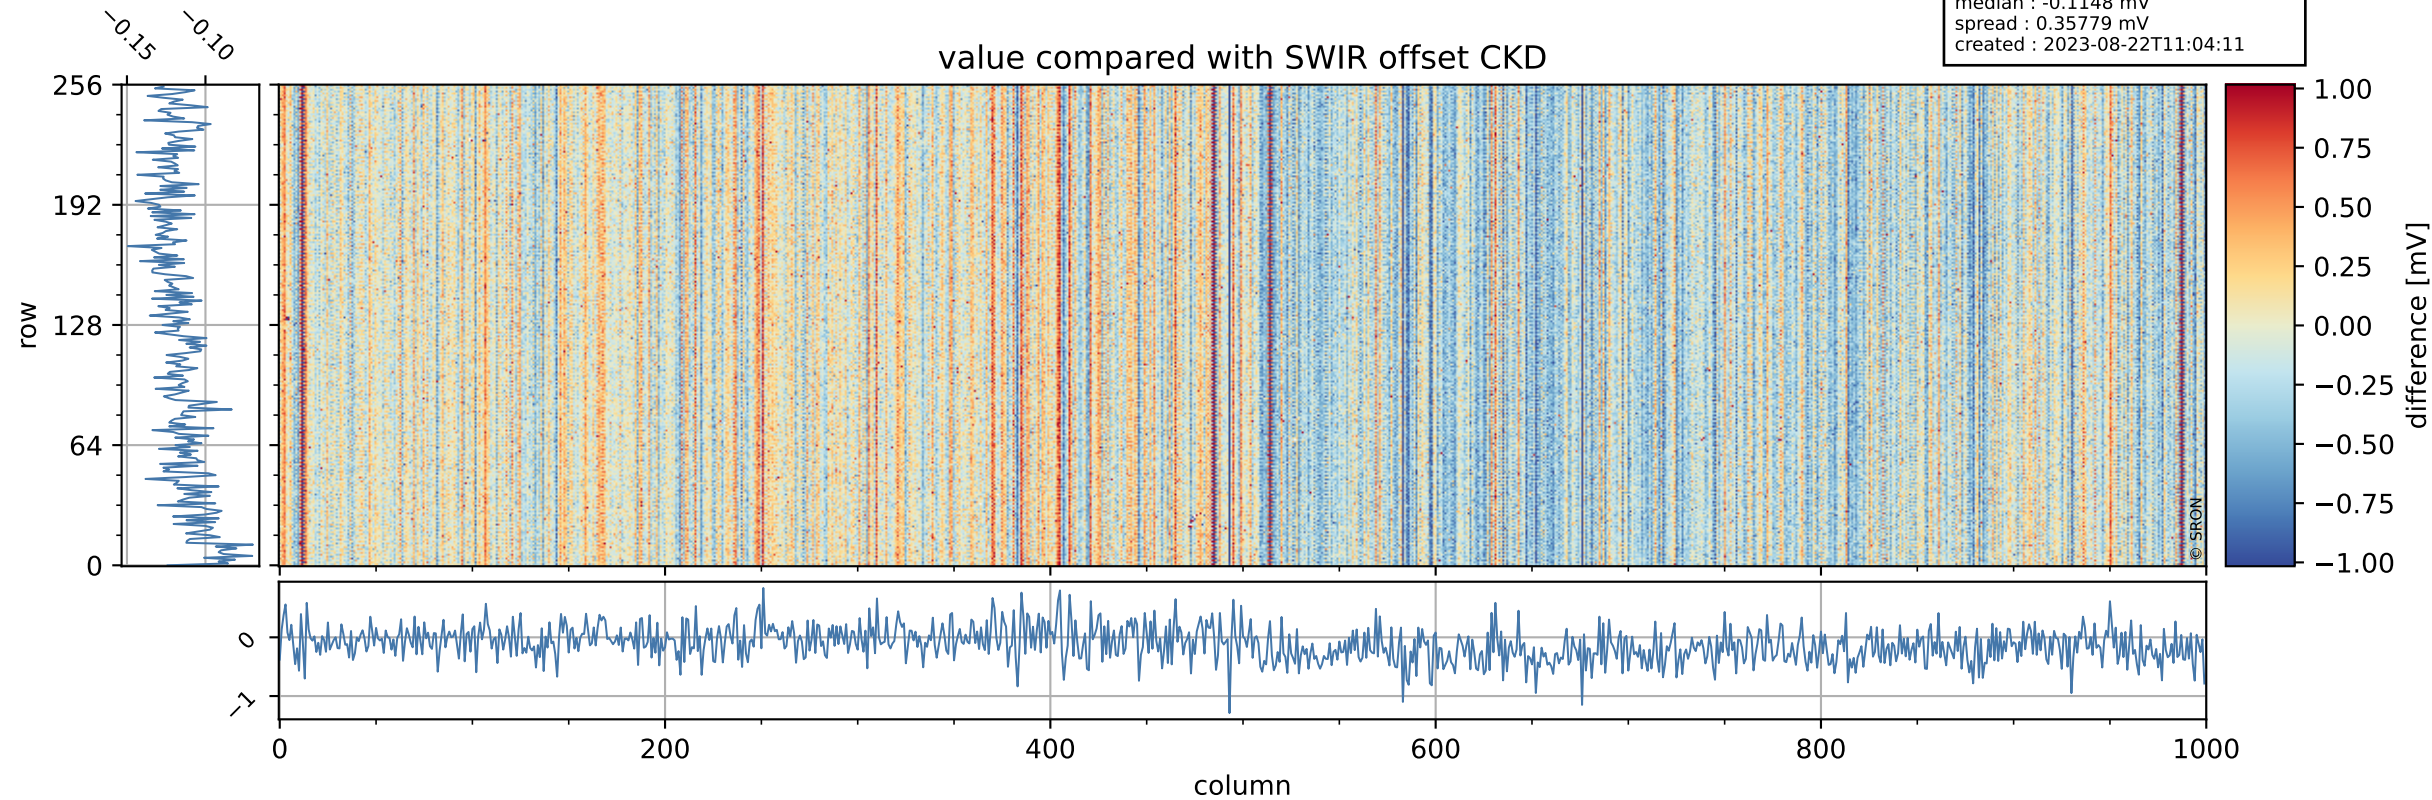

## value detector map

# Tropomi SWIR offset (beta nominal)

orbits : 20 in [9532, 9577]  
coverage : 2019-08-16 / 2019-08-19  
median : 36.098  $\mu\text{V}$   
spread : 17.509  $\mu\text{V}$   
created : 2023-08-22T11:04:11

# Tropomi SWIR offset (beta nominal)

orbits : 20 in [9532, 9577]  
coverage : 2019-08-16 / 2019-08-19  
median : -0.1148 mV  
spread : 0.35779 mV  
created : 2023-08-22T11:04:11

value compared with SWIR offset CKD

# Tropomi SWIR offset (beta nominal) ground-tracks of Sentinel-5P

orbits : 20 in [9532, 9577]  
coverage : 2019-08-16 / 2019-08-19  
created : 2023-08-22T11:04:12