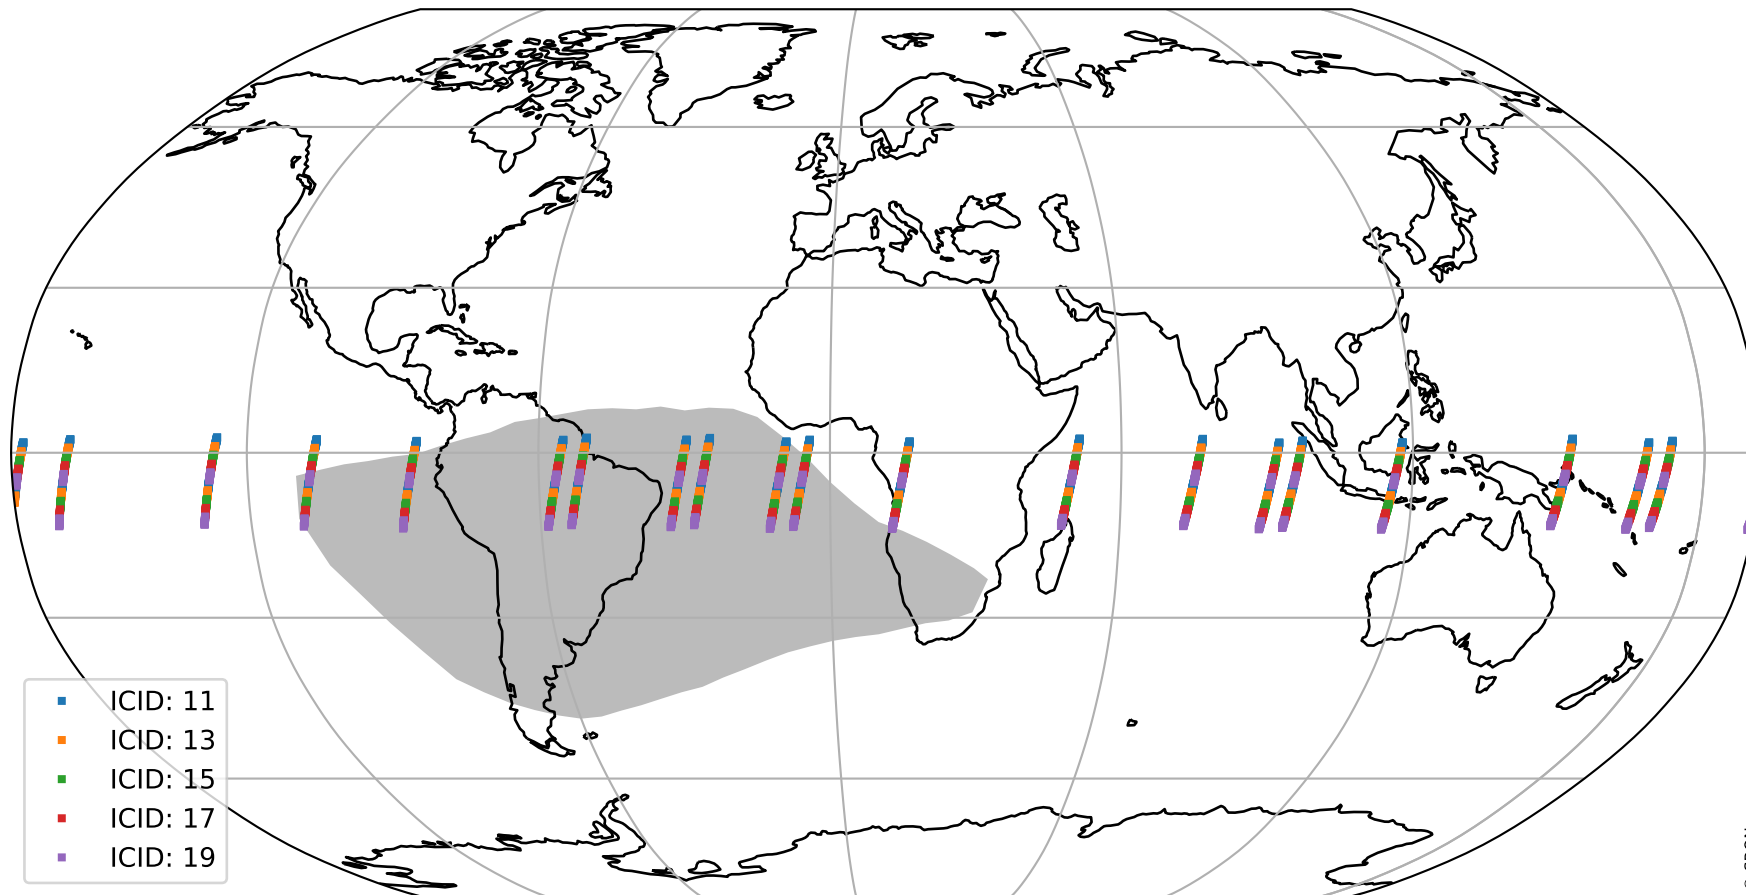

# Tropomi SWIR offset (beta nominal)

orbits : 20 in [9532, 9577]  
coverage : 2019-08-16 / 2019-08-19  
median : 36.098  $\mu\text{V}$   
spread : 17.509  $\mu\text{V}$   
created : 2023-08-22T11:04:11

# Tropomi SWIR offset (beta nominal)

orbits : 20 in [9532, 9577]  
coverage : 2019-08-16 / 2019-08-19  
median : -0.1148 mV  
spread : 0.35779 mV  
created : 2023-08-22T11:04:11

value compared with SWIR offset CKD

# Tropomi SWIR offset (beta nominal) ground-tracks of Sentinel-5P

orbits : 20 in [9532, 9577]  
coverage : 2019-08-16 / 2019-08-19  
created : 2023-08-22T11:04:12

# Tropomi SWIR offset (beta nominal)

orbits : [1867, 9577]  
coverage : 2018-02-20 / 2019-08-19  
created : 2023-08-22T11:04:12