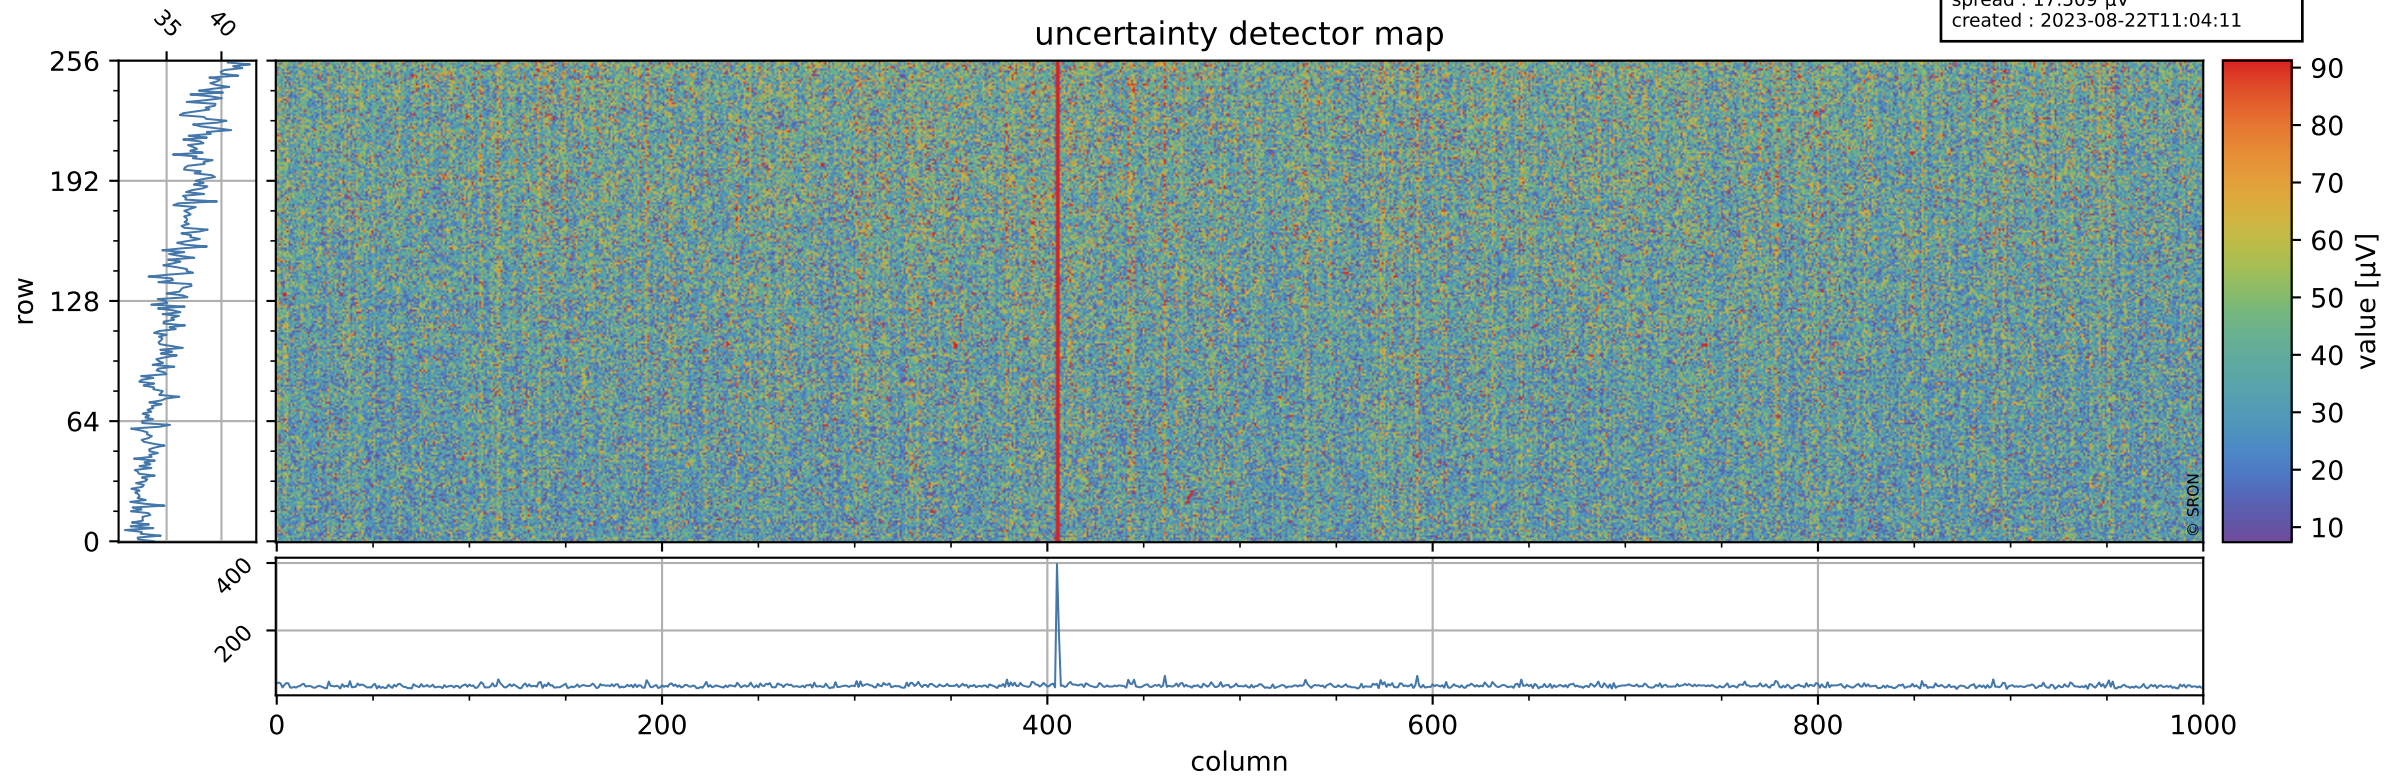

# Tropomi SWIR offset (beta nominal)

orbits : 20 in [9532, 9577]  
coverage : 2019-08-16 / 2019-08-19  
median : 0.52591 V  
spread : 0.03592 V  
created : 2023-08-22T11:04:11

## value detector map

# Tropomi SWIR offset (beta nominal)

orbits : 20 in [9532, 9577]  
coverage : 2019-08-16 / 2019-08-19  
median : 36.098  $\mu\text{V}$   
spread : 17.509  $\mu\text{V}$   
created : 2023-08-22T11:04:11

# Tropomi SWIR offset (beta nominal) ground-tracks of Sentinel-5P

orbits : 20 in [9532, 9577]  
coverage : 2019-08-16 / 2019-08-19  
created : 2023-08-22T11:04:12