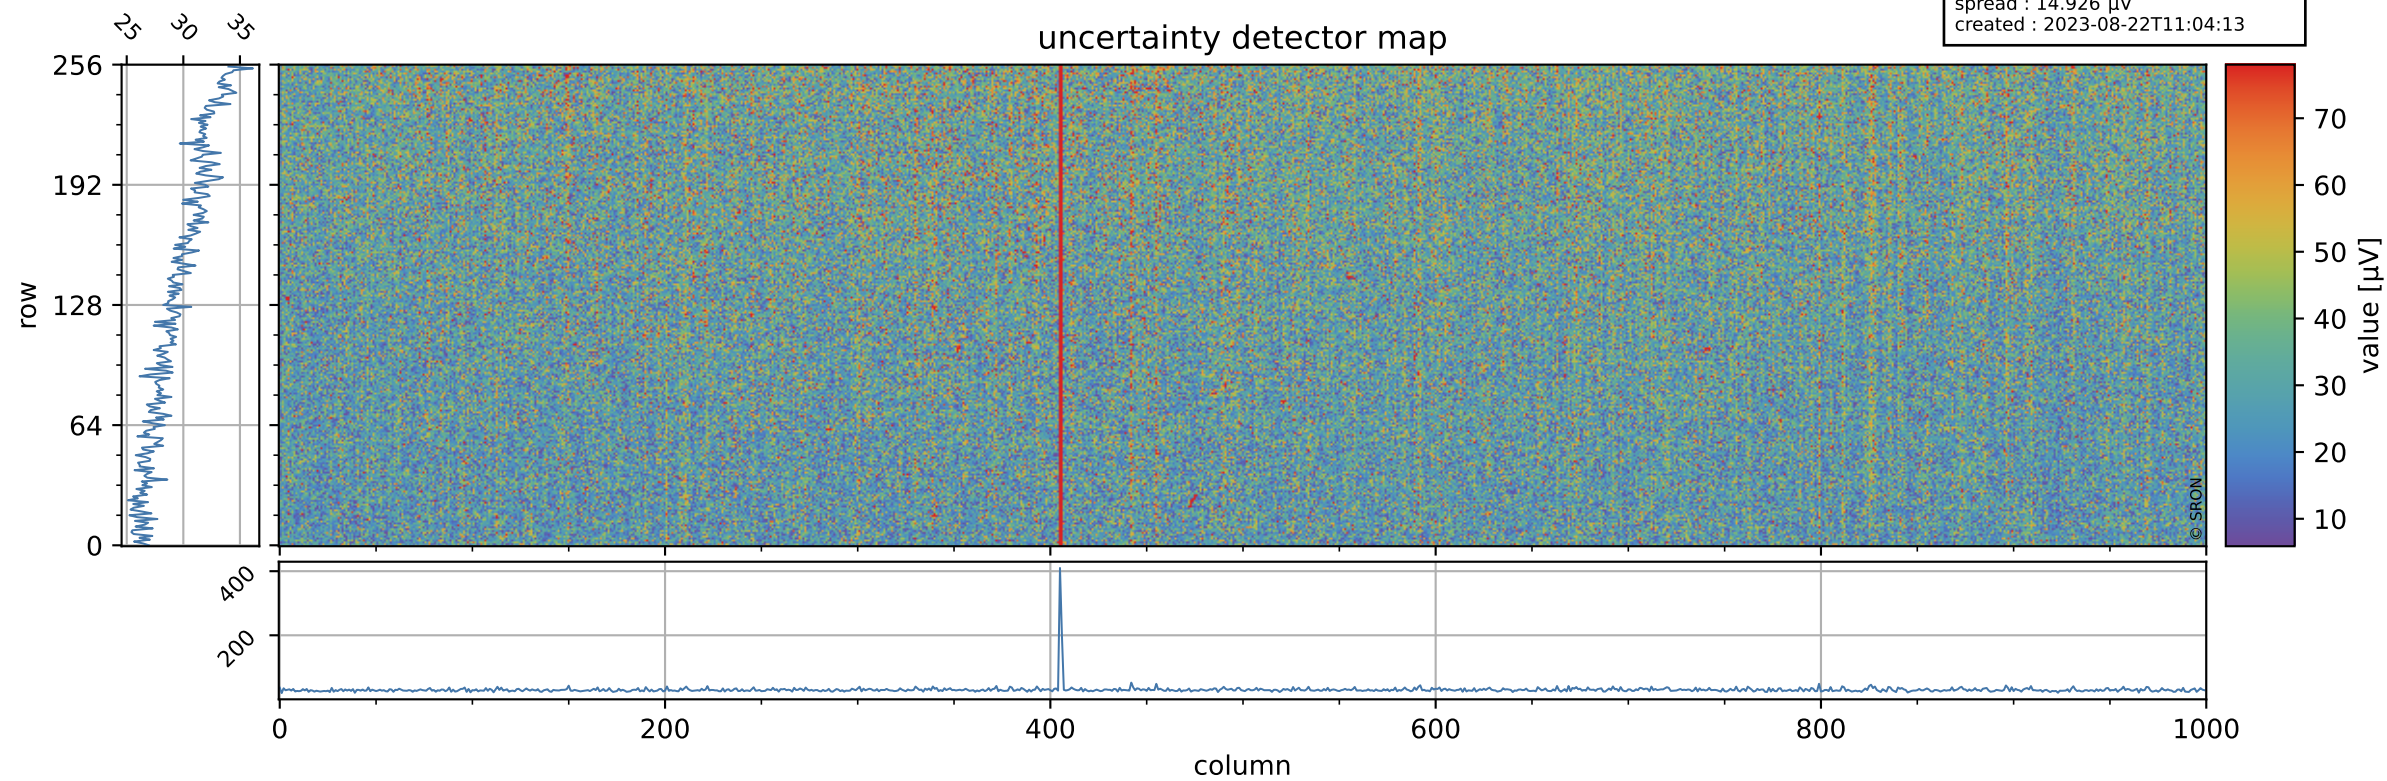

Tropomi SWIR offset (beta nominal)

orbits : 19 in [9577, 9622]
coverage : 2019-08-19 / 2019-08-22
median : 0.52591 V
spread : 0.035919 V
created : 2023-08-22T11:04:13

value detector map

Tropomi SWIR offset (beta nominal)

orbits : 19 in [9577, 9622]
coverage : 2019-08-19 / 2019-08-22
median : 29.774 μV
spread : 14.926 μV
created : 2023-08-22T11:04:13

Tropomi SWIR offset (beta nominal)

orbits : 19 in [9577, 9622]
coverage : 2019-08-19 / 2019-08-22
median : -0.10649 mV
spread : 0.35879 mV
created : 2023-08-22T11:04:13

value compared with SWIR offset CKD

Tropomi SWIR offset (beta nominal) ground-tracks of Sentinel-5P

orbits : 19 in [9577, 9622]
coverage : 2019-08-19 / 2019-08-22
created : 2023-08-22T11:04:14

Tropomi SWIR offset (beta nominal)

orbits : [1867, 9622]
coverage : 2018-02-20 / 2019-08-22
created : 2023-08-22T11:04:14

trend of detector median & temperatures