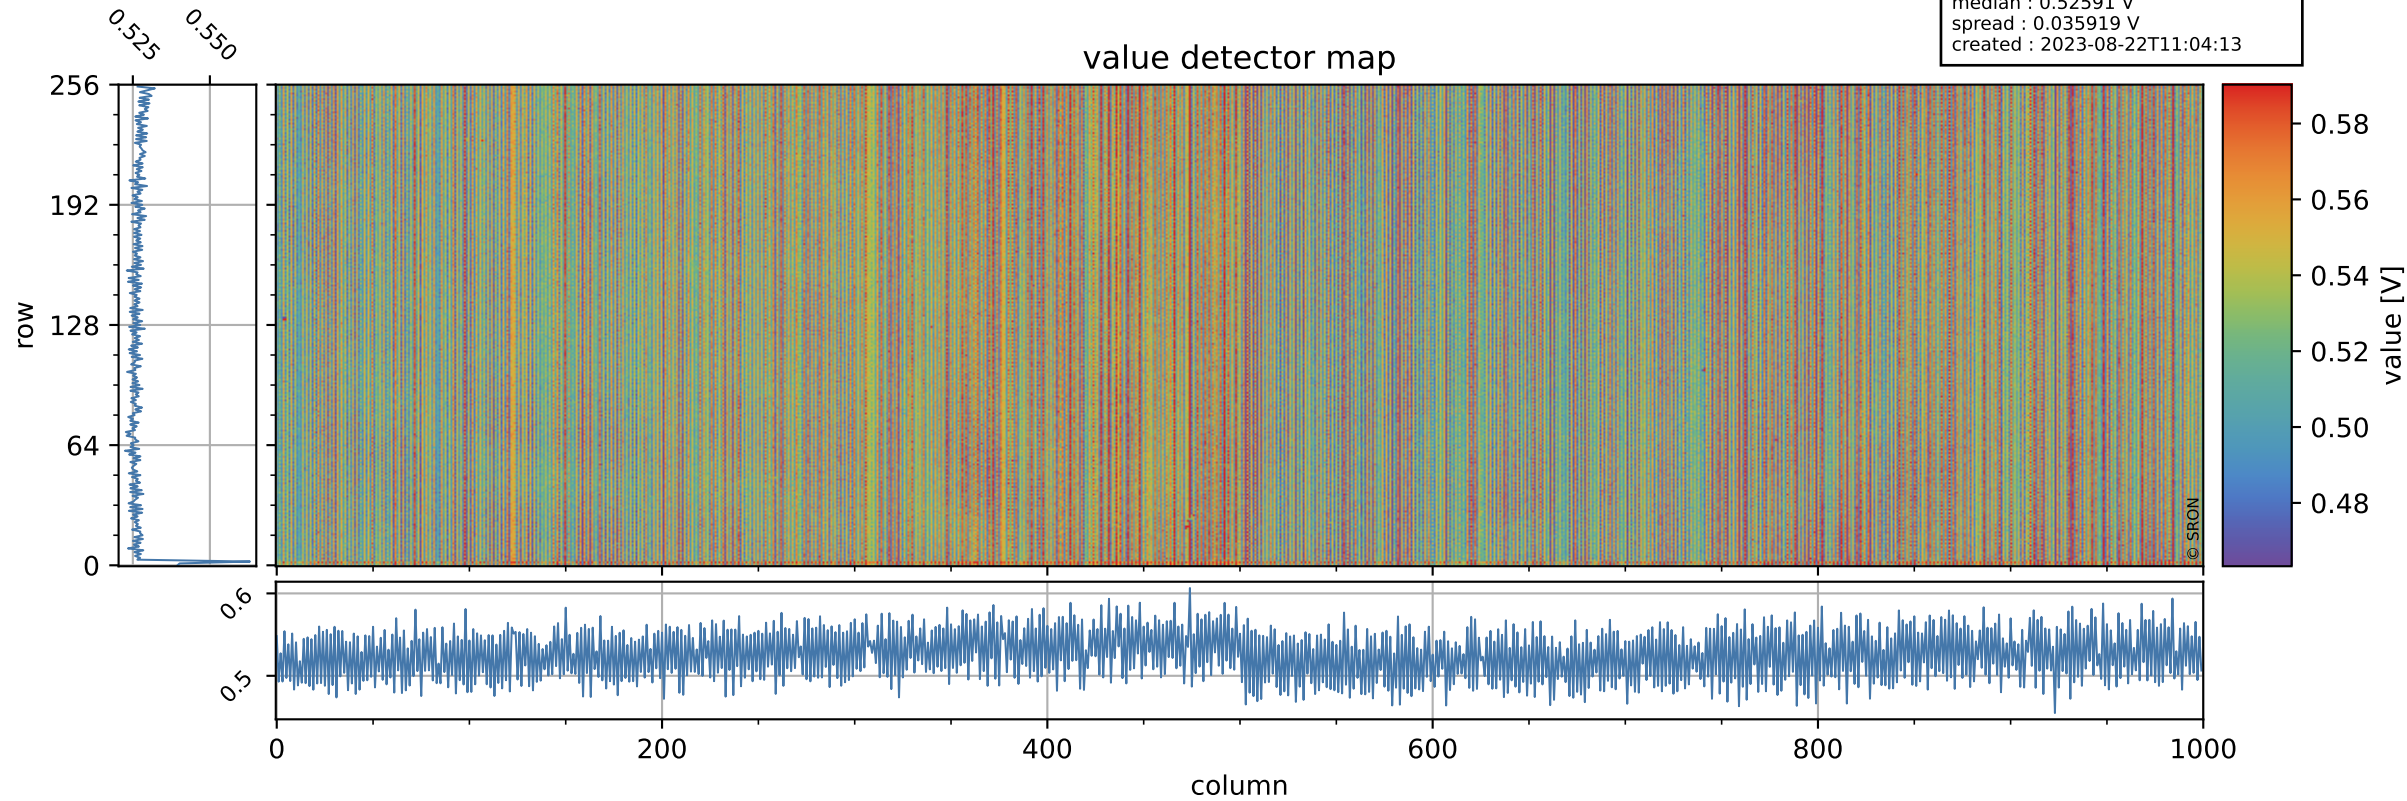

Tropomi SWIR offset (beta nominal)

orbits : 19 in [9577, 9622]
coverage : 2019-08-19 / 2019-08-22
median : 0.52591 V
spread : 0.035919 V
created : 2023-08-22T11:04:13

value detector map

Tropomi SWIR offset (beta nominal)

orbits : 19 in [9577, 9622]
coverage : 2019-08-19 / 2019-08-22
median : 29.774 μV
spread : 14.926 μV
created : 2023-08-22T11:04:13

Tropomi SWIR offset (beta nominal)

orbits : 19 in [9577, 9622]
coverage : 2019-08-19 / 2019-08-22
median : -0.10649 mV
spread : 0.35879 mV
created : 2023-08-22T11:04:13

value compared with SWIR offset CKD

Tropomi SWIR offset (beta nominal) ground-tracks of Sentinel-5P

orbits : 19 in [9577, 9622]
coverage : 2019-08-19 / 2019-08-22
created : 2023-08-22T11:04:14

Tropomi SWIR offset (beta nominal)

orbits : [1867, 9622]
coverage : 2018-02-20 / 2019-08-22
created : 2023-08-22T11:04:14

trend of detector median & temperatures