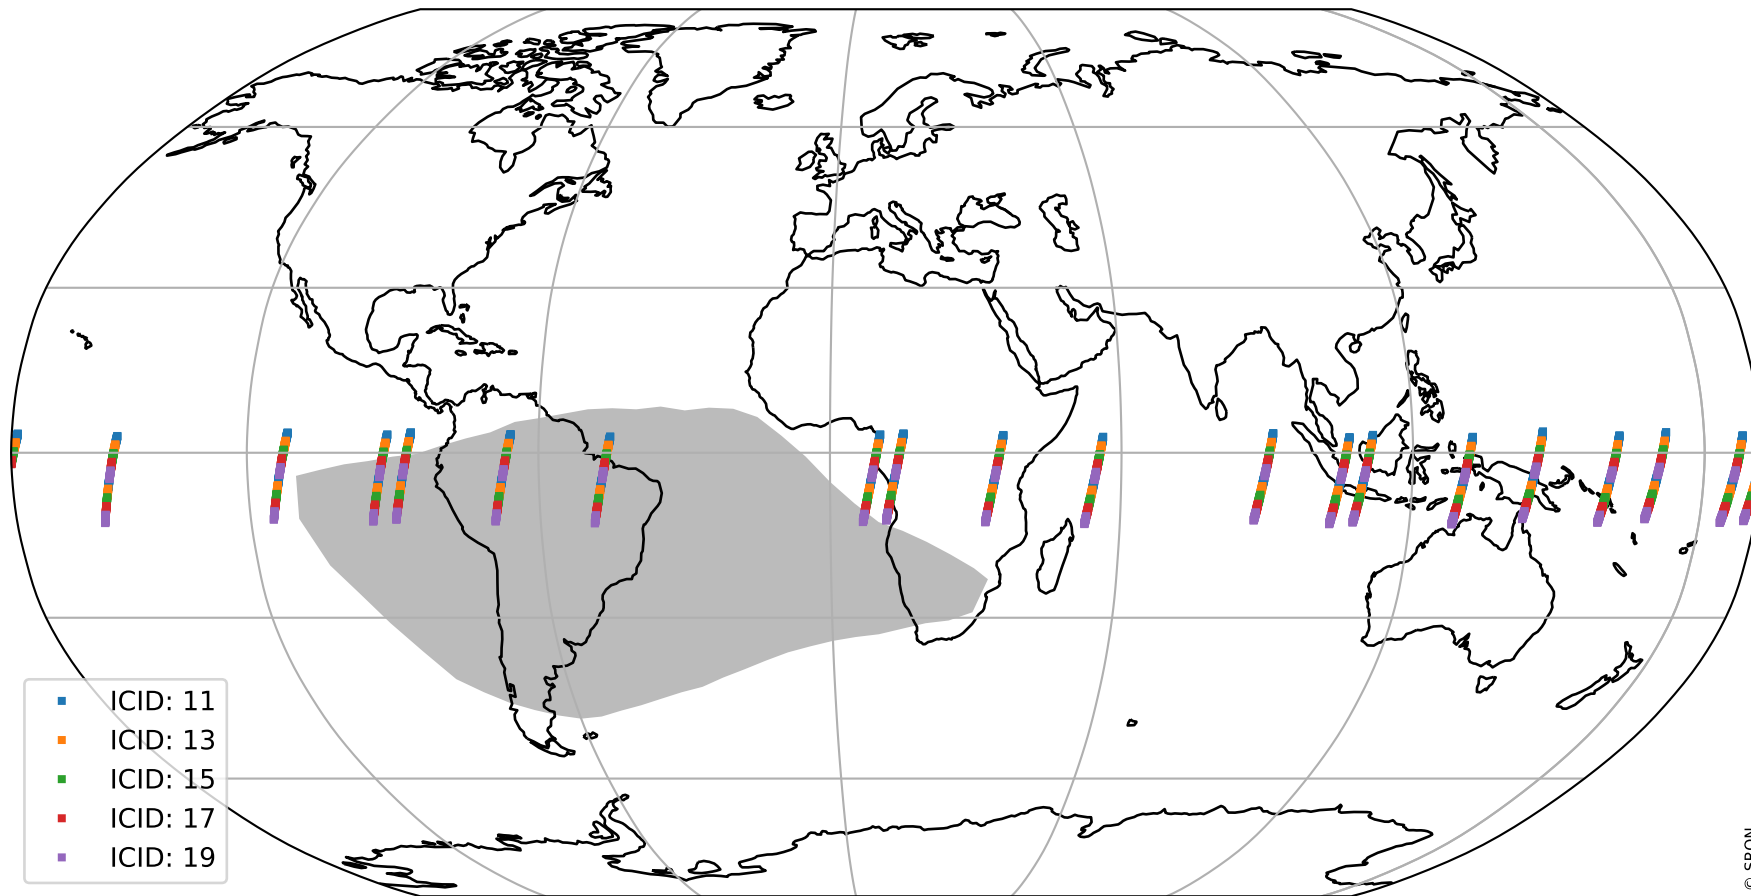

Tropomi SWIR offset (beta nominal)

orbits : 19 in [9577, 9622]
coverage : 2019-08-19 / 2019-08-22
median : 0.52591 V
spread : 0.035919 V
created : 2023-08-22T11:04:13

value detector map

Tropomi SWIR offset (beta nominal)

orbits : 19 in [9577, 9622]
coverage : 2019-08-19 / 2019-08-22
median : 29.774 μV
spread : 14.926 μV
created : 2023-08-22T11:04:13

Tropomi SWIR offset (beta nominal)

orbits : 19 in [9577, 9622]
coverage : 2019-08-19 / 2019-08-22
median : -0.10649 mV
spread : 0.35879 mV
created : 2023-08-22T11:04:13

value compared with SWIR offset CKD

Tropomi SWIR offset (beta nominal) ground-tracks of Sentinel-5P

orbits : 19 in [9577, 9622]
coverage : 2019-08-19 / 2019-08-22
created : 2023-08-22T11:04:14

Tropomi SWIR offset (beta nominal)

orbits : [1867, 9622]
coverage : 2018-02-20 / 2019-08-22
created : 2023-08-22T11:04:14

trend of detector median & temperatures