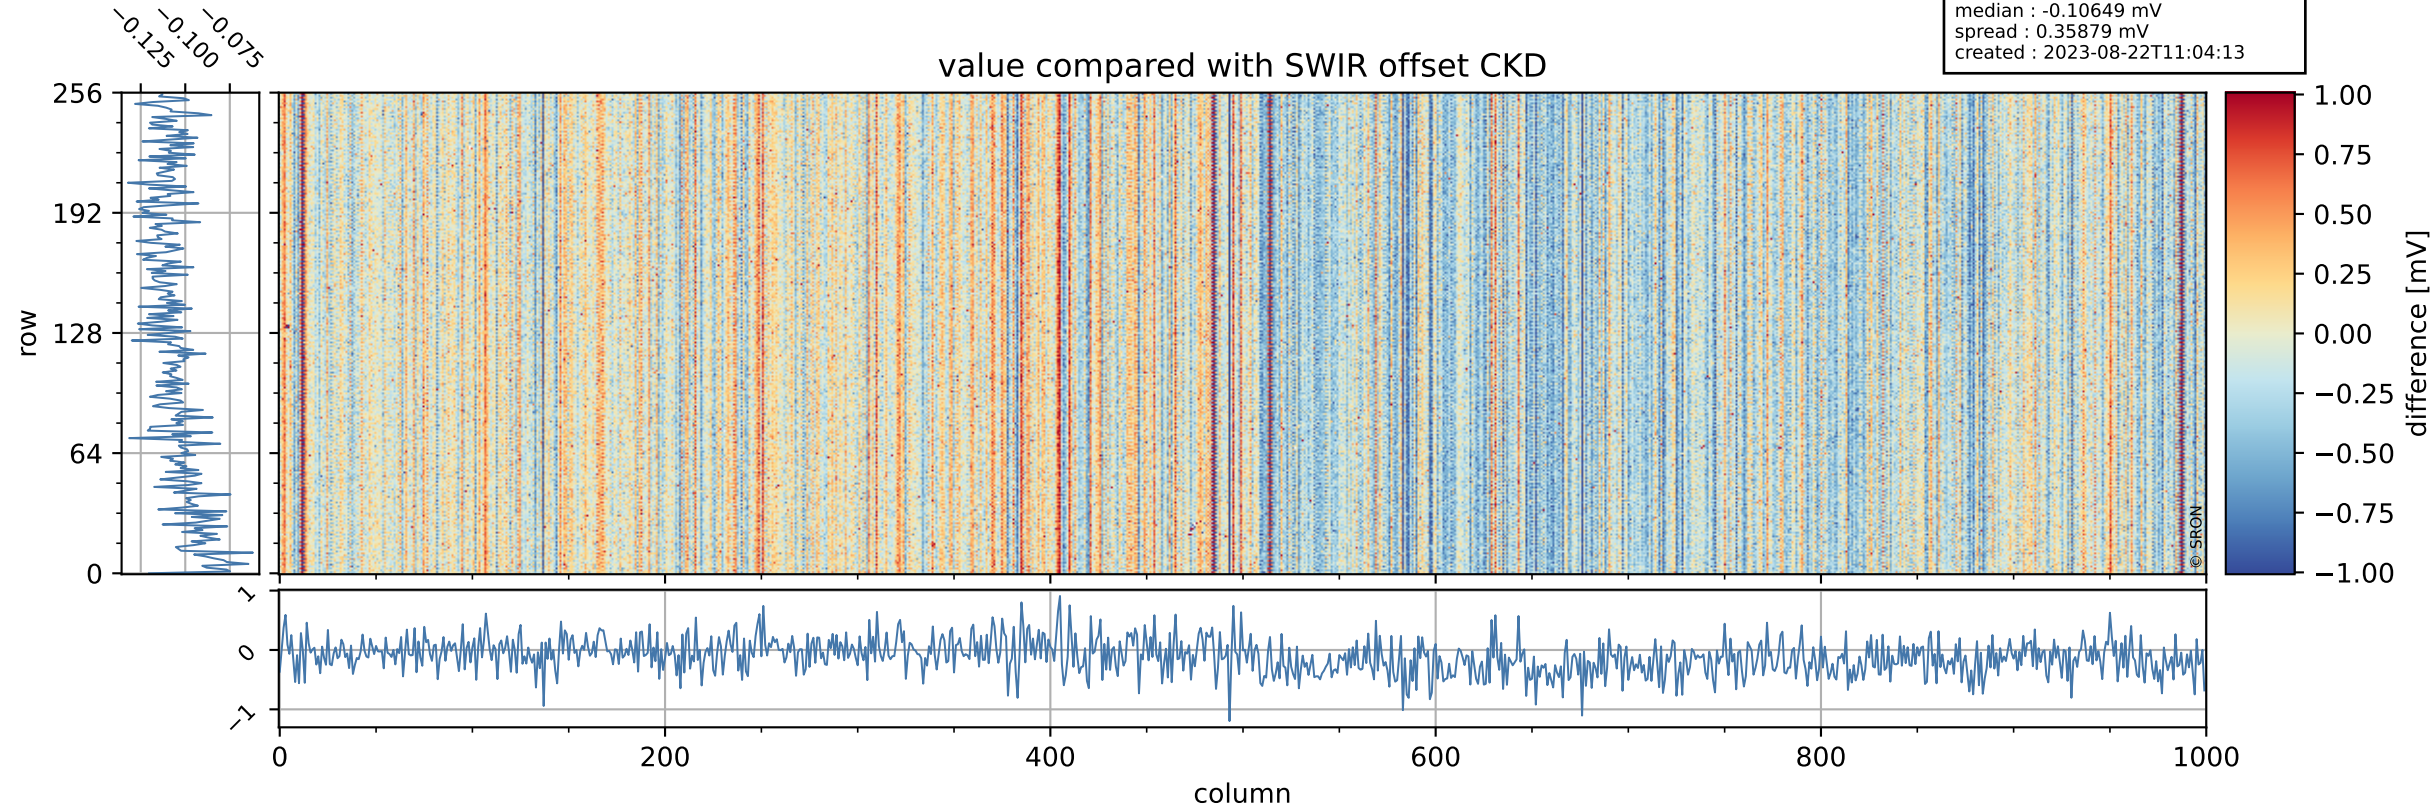

Tropomi SWIR offset (beta nominal)

orbits : 19 in [9577, 9622]
coverage : 2019-08-19 / 2019-08-22
median : 0.52591 V
spread : 0.035919 V
created : 2023-08-22T11:04:13

value detector map

Tropomi SWIR offset (beta nominal)

orbits : 19 in [9577, 9622]
coverage : 2019-08-19 / 2019-08-22
median : 29.774 μV
spread : 14.926 μV
created : 2023-08-22T11:04:13

Tropomi SWIR offset (beta nominal)

orbits : 19 in [9577, 9622]
coverage : 2019-08-19 / 2019-08-22
median : -0.10649 mV
spread : 0.35879 mV
created : 2023-08-22T11:04:13

value compared with SWIR offset CKD

Tropomi SWIR offset (beta nominal) ground-tracks of Sentinel-5P

orbits : 19 in [9577, 9622]
coverage : 2019-08-19 / 2019-08-22
created : 2023-08-22T11:04:14

Tropomi SWIR offset (beta nominal)

orbits : [1867, 9622]
coverage : 2018-02-20 / 2019-08-22
created : 2023-08-22T11:04:14

trend of detector median & temperatures