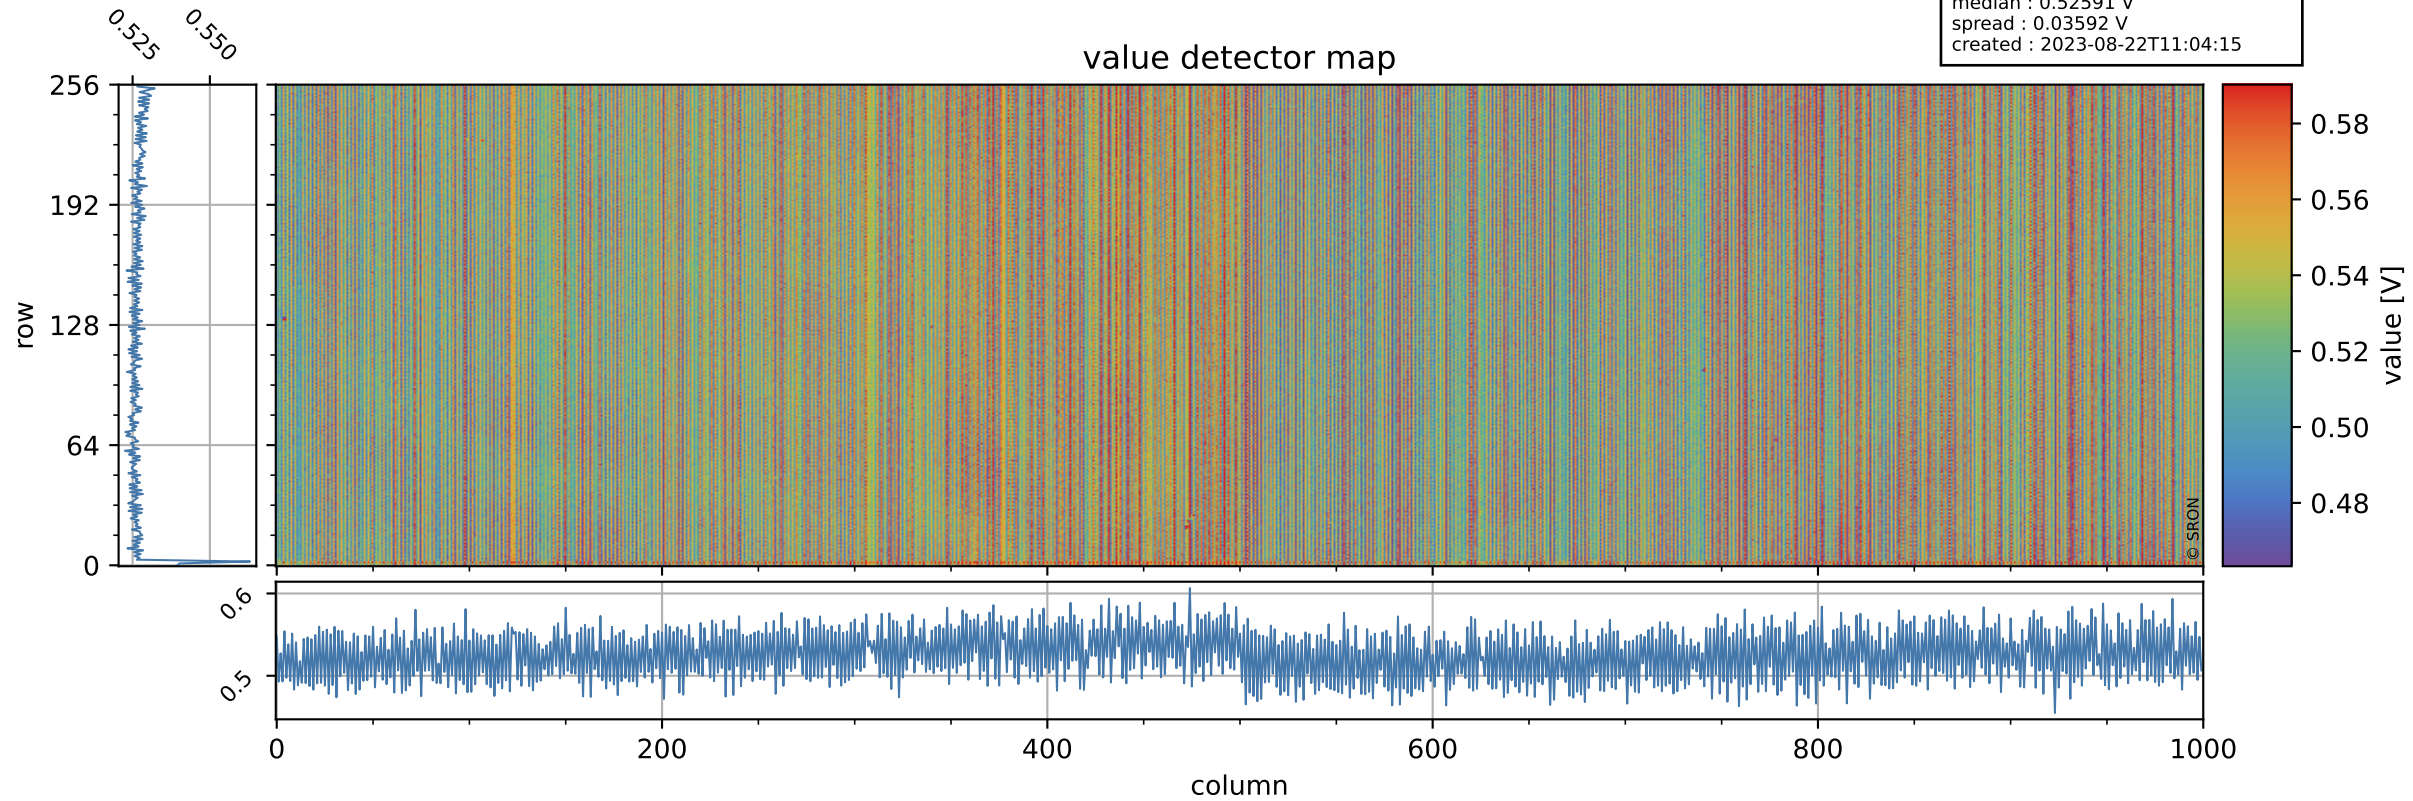

Tropomi SWIR offset (beta nominal)

orbits : 20 in [9622, 9667]
coverage : 2019-08-22 / 2019-08-25
median : 0.52591 V
spread : 0.03592 V
created : 2023-08-22T11:04:15

value detector map

Tropomi SWIR offset (beta nominal)

orbits : 20 in [9622, 9667]
coverage : 2019-08-22 / 2019-08-25
median : 31.071 μV
spread : 15.373 μV
created : 2023-08-22T11:04:15

Tropomi SWIR offset (beta nominal)

orbits : 20 in [9622, 9667]
coverage : 2019-08-22 / 2019-08-25
median : -0.11075 mV
spread : 0.35343 mV
created : 2023-08-22T11:04:15

value compared with SWIR offset CKD

Tropomi SWIR offset (beta nominal) ground-tracks of Sentinel-5P

orbits : 20 in [9622, 9667]
coverage : 2019-08-22 / 2019-08-25
created : 2023-08-22T11:04:15

Tropomi SWIR offset (beta nominal)

orbits : [1867, 9667]
coverage : 2018-02-20 / 2019-08-25
created : 2023-08-22T11:04:16

trend of detector median & temperatures