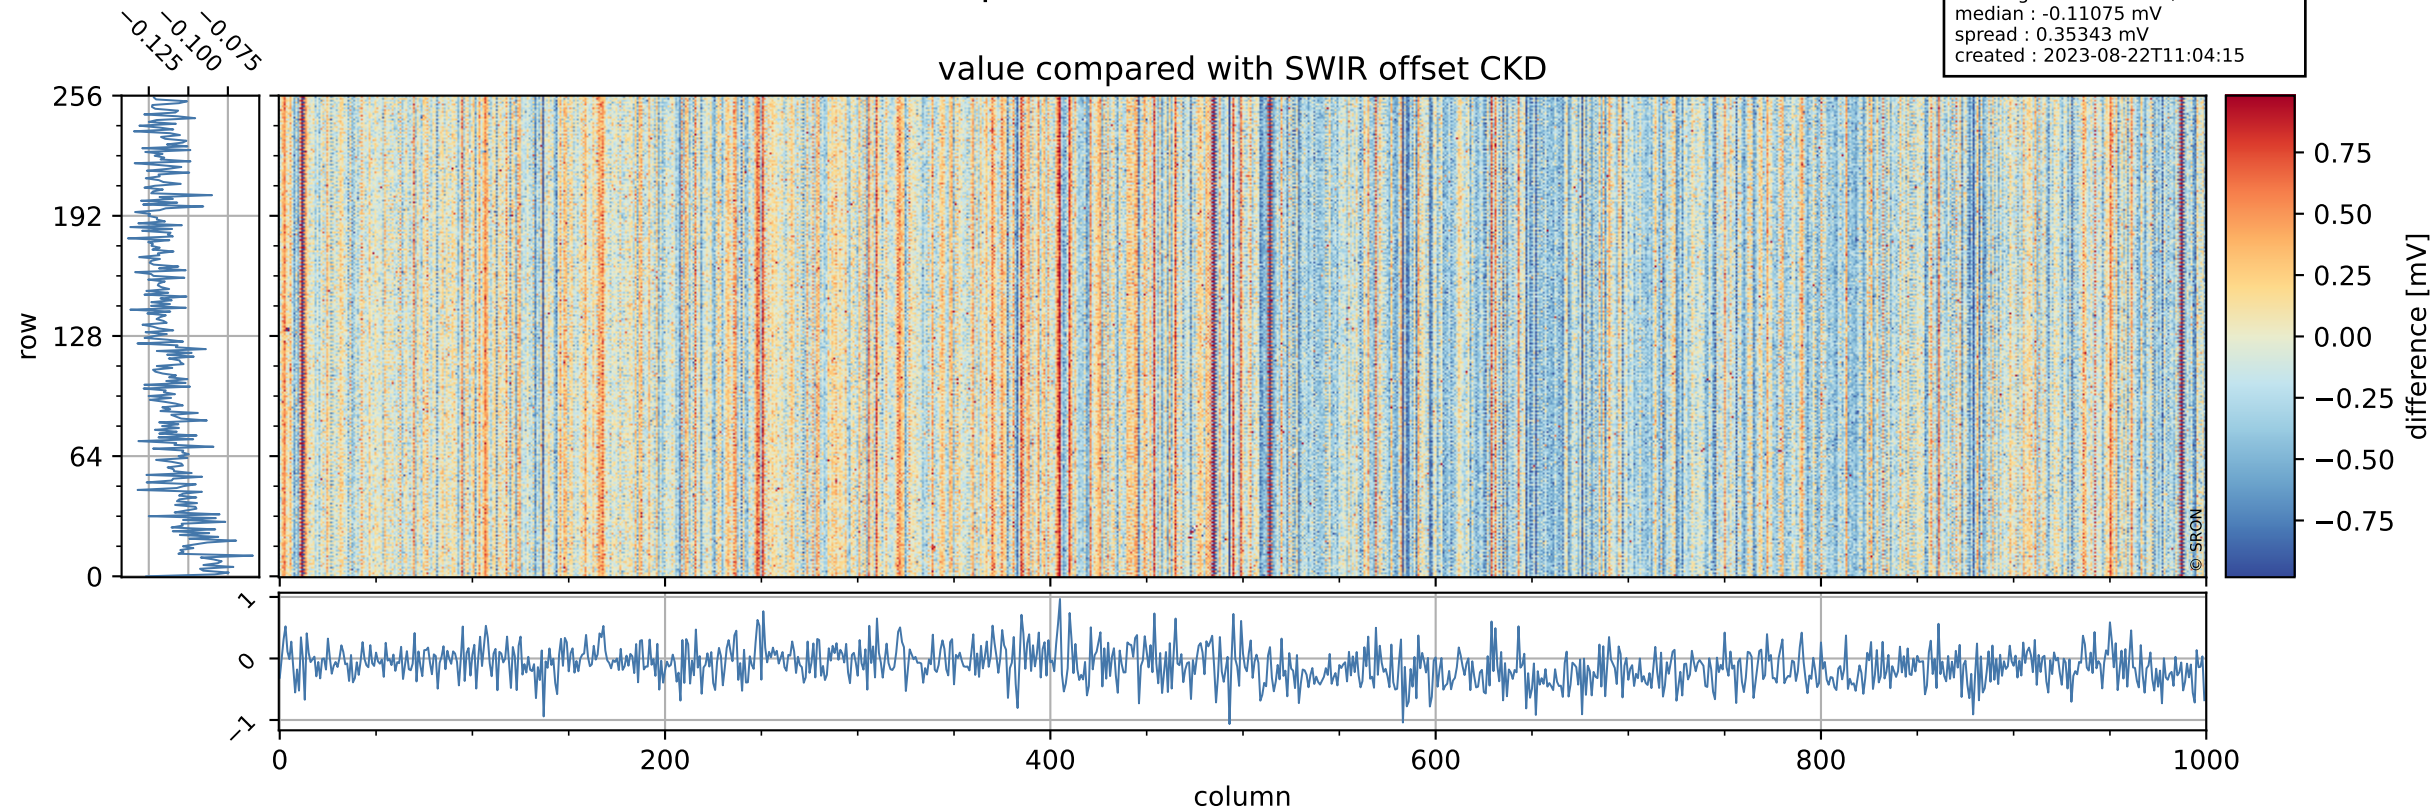

Tropomi SWIR offset (beta nominal)

orbits : 20 in [9622, 9667]
coverage : 2019-08-22 / 2019-08-25
median : 0.52591 V
spread : 0.03592 V
created : 2023-08-22T11:04:15

value detector map

Tropomi SWIR offset (beta nominal)

orbits : 20 in [9622, 9667]
coverage : 2019-08-22 / 2019-08-25
median : 31.071 μV
spread : 15.373 μV
created : 2023-08-22T11:04:15

Tropomi SWIR offset (beta nominal)

orbits : 20 in [9622, 9667]
coverage : 2019-08-22 / 2019-08-25
median : -0.11075 mV
spread : 0.35343 mV
created : 2023-08-22T11:04:15

value compared with SWIR offset CKD

Tropomi SWIR offset (beta nominal) ground-tracks of Sentinel-5P

orbits : 20 in [9622, 9667]
coverage : 2019-08-22 / 2019-08-25
created : 2023-08-22T11:04:15

Tropomi SWIR offset (beta nominal)

orbits : [1867, 9667]
coverage : 2018-02-20 / 2019-08-25
created : 2023-08-22T11:04:16

trend of detector median & temperatures