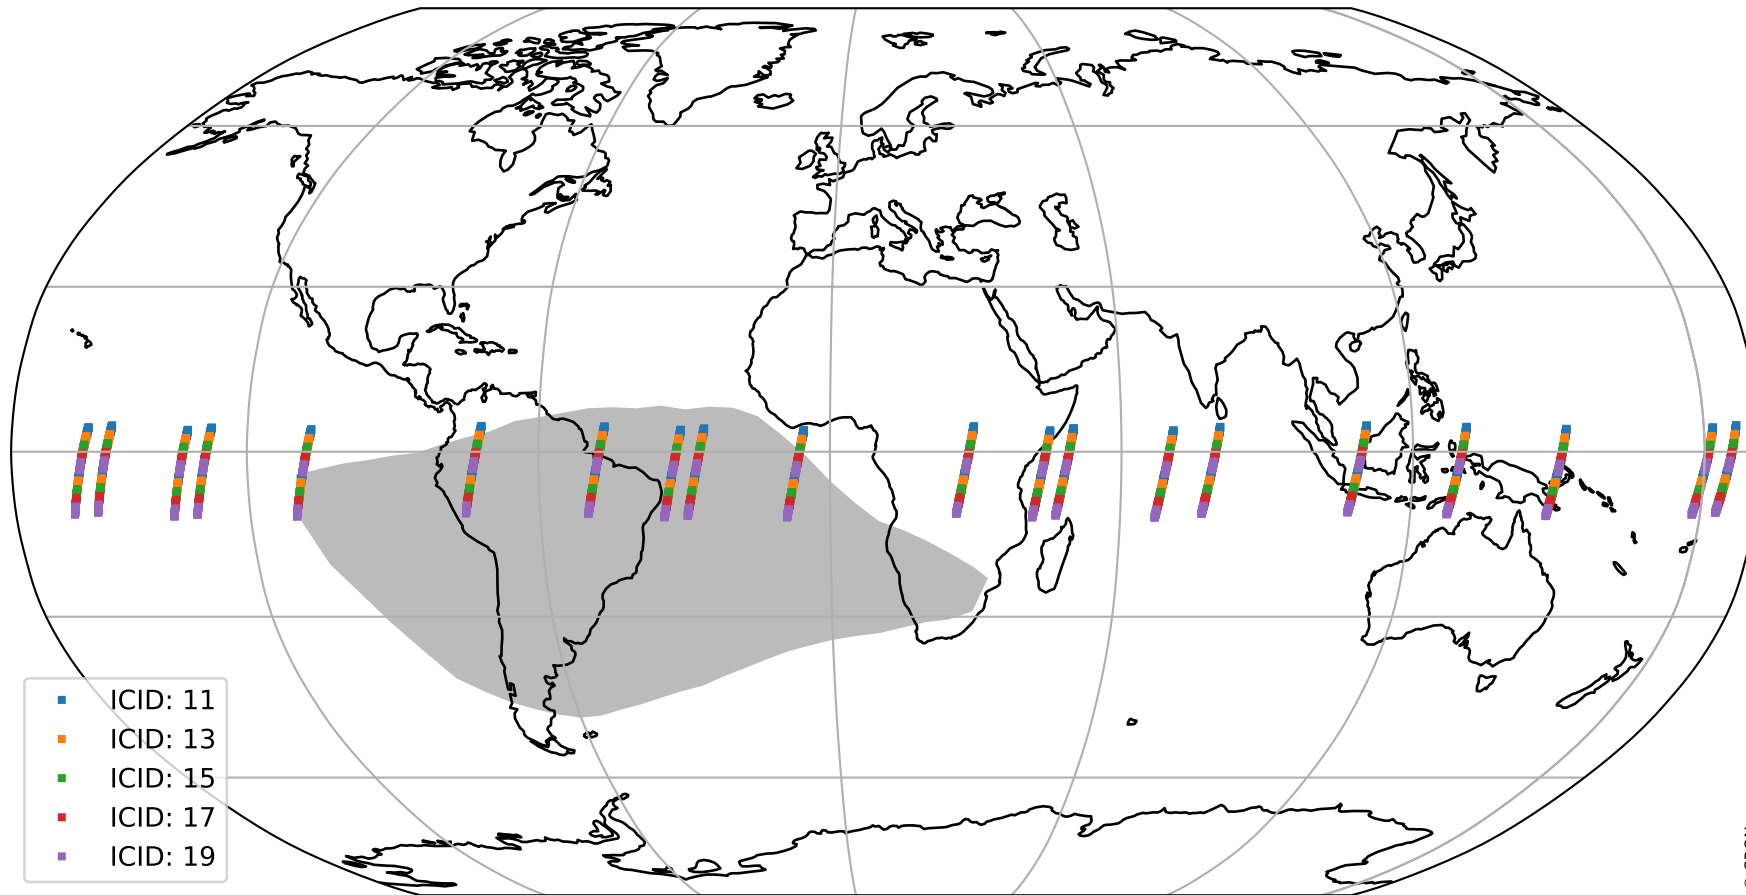

Tropomi SWIR offset (beta nominal)

orbits : 20 in [9622, 9667]
coverage : 2019-08-22 / 2019-08-25
median : 0.52591 V
spread : 0.03592 V
created : 2023-08-22T11:04:15

value detector map

Tropomi SWIR offset (beta nominal)

orbits : 20 in [9622, 9667]
coverage : 2019-08-22 / 2019-08-25
median : 31.071 μV
spread : 15.373 μV
created : 2023-08-22T11:04:15

Tropomi SWIR offset (beta nominal)

orbits : 20 in [9622, 9667]
coverage : 2019-08-22 / 2019-08-25
median : -0.11075 mV
spread : 0.35343 mV
created : 2023-08-22T11:04:15

value compared with SWIR offset CKD

Tropomi SWIR offset (beta nominal) ground-tracks of Sentinel-5P

orbits : 20 in [9622, 9667]
coverage : 2019-08-22 / 2019-08-25
created : 2023-08-22T11:04:15

Tropomi SWIR offset (beta nominal)

orbits : [1867, 9667]
coverage : 2018-02-20 / 2019-08-25
created : 2023-08-22T11:04:16

trend of detector median & temperatures