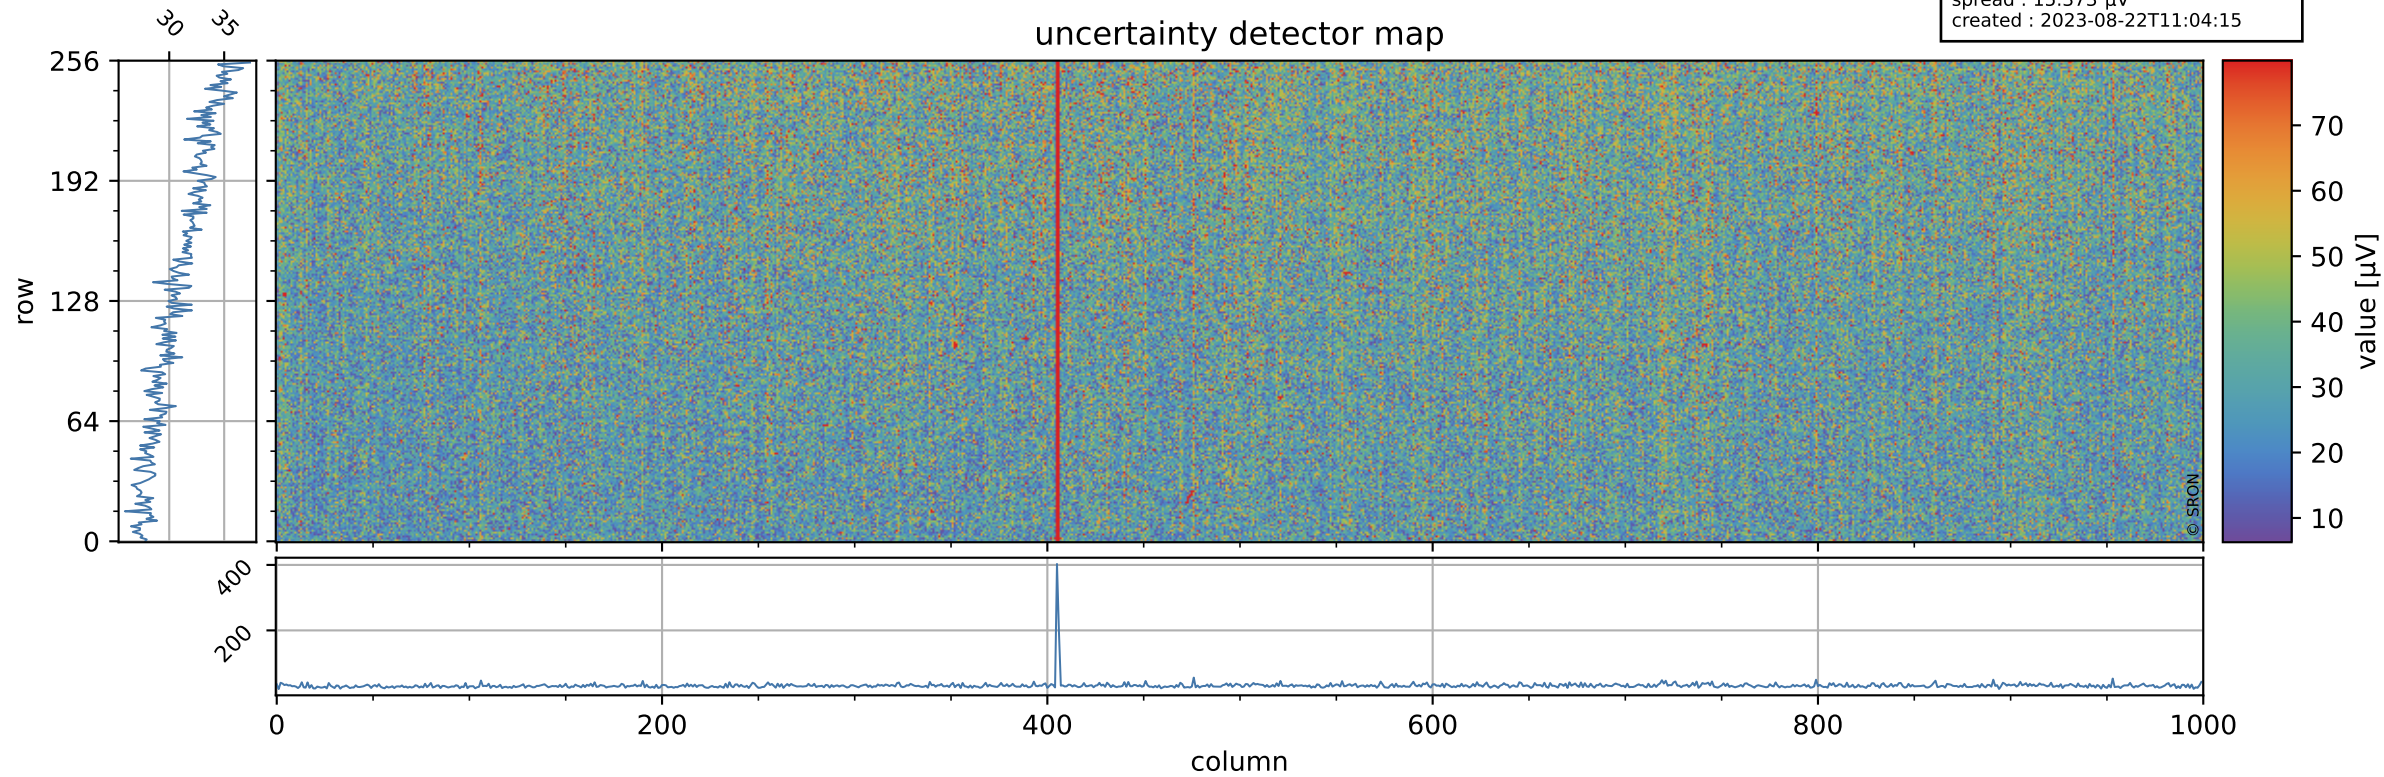

Tropomi SWIR offset (beta nominal)

orbits : 20 in [9622, 9667]
coverage : 2019-08-22 / 2019-08-25
median : 0.52591 V
spread : 0.03592 V
created : 2023-08-22T11:04:15

value detector map

Tropomi SWIR offset (beta nominal)

orbits : 20 in [9622, 9667]
coverage : 2019-08-22 / 2019-08-25
median : 31.071 μV
spread : 15.373 μV
created : 2023-08-22T11:04:15

Tropomi SWIR offset (beta nominal)

orbits : 20 in [9622, 9667]
coverage : 2019-08-22 / 2019-08-25
median : -0.11075 mV
spread : 0.35343 mV
created : 2023-08-22T11:04:15

value compared with SWIR offset CKD

Tropomi SWIR offset (beta nominal) ground-tracks of Sentinel-5P

orbits : 20 in [9622, 9667]
coverage : 2019-08-22 / 2019-08-25
created : 2023-08-22T11:04:15

Tropomi SWIR offset (beta nominal)

orbits : [1867, 9667]
coverage : 2018-02-20 / 2019-08-25
created : 2023-08-22T11:04:16

trend of detector median & temperatures