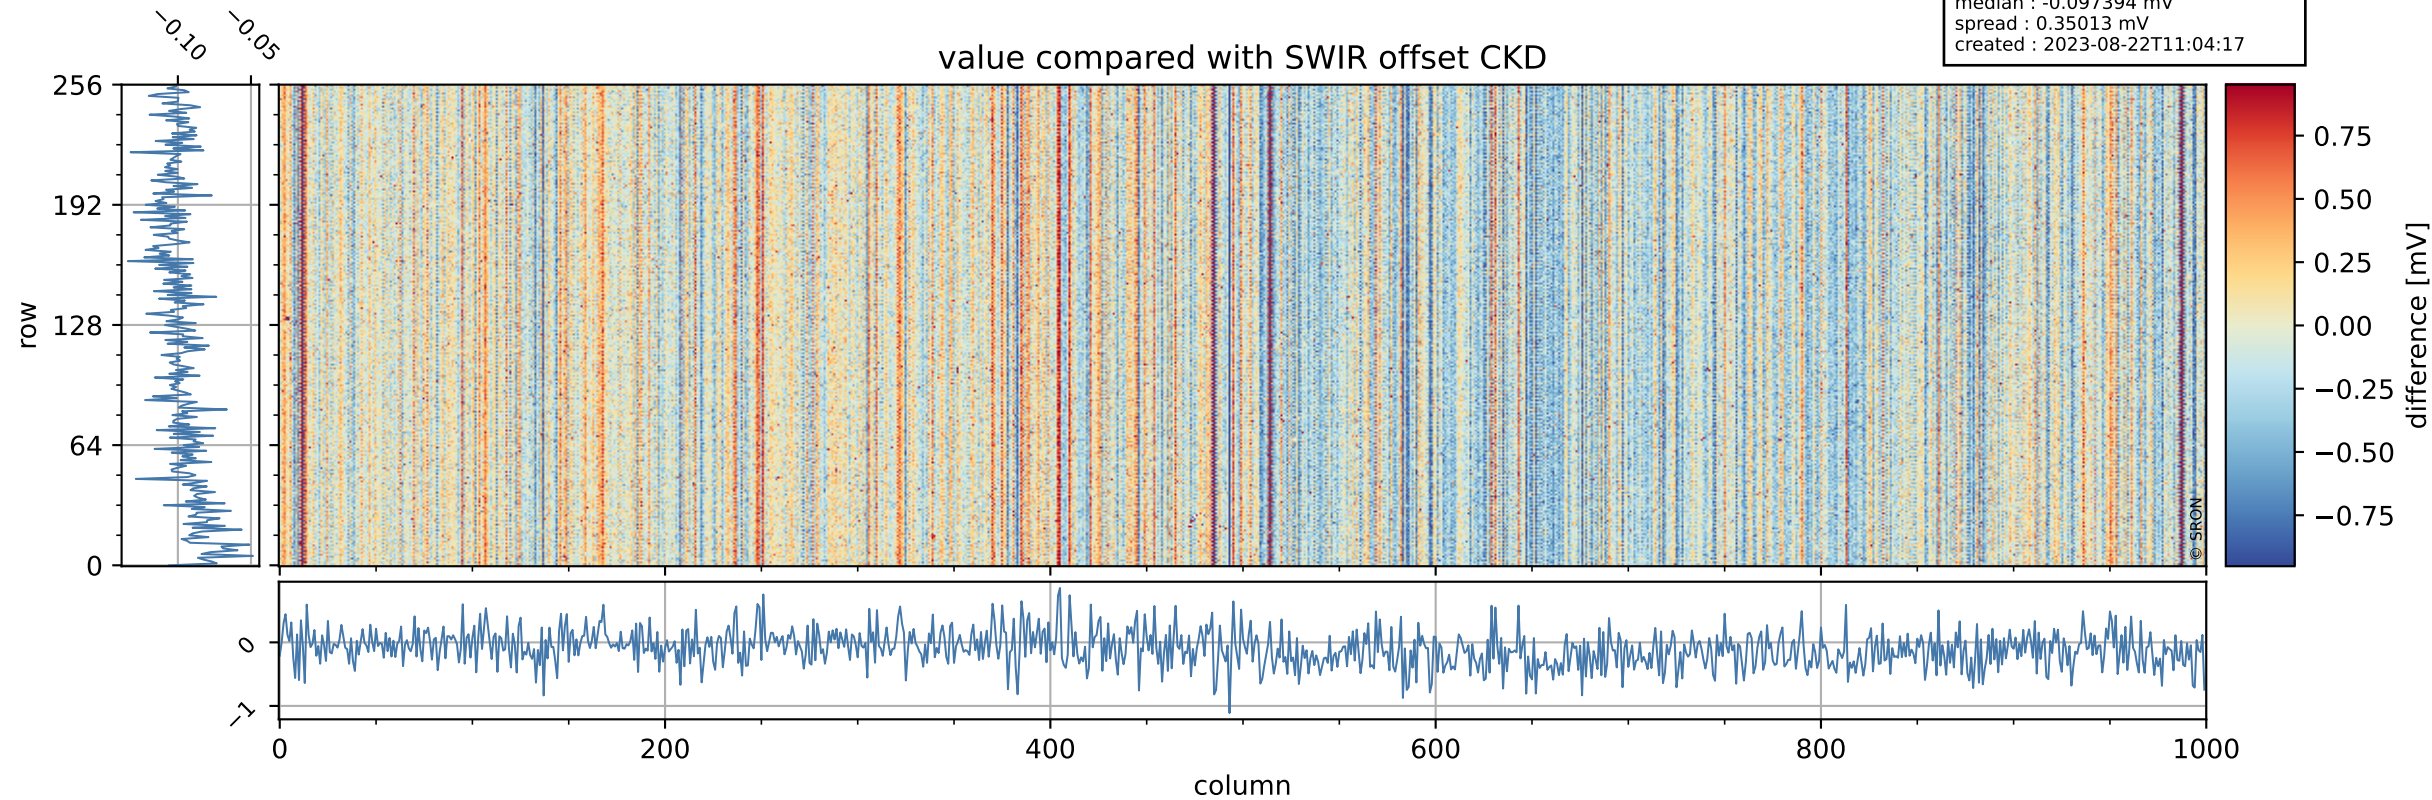

Tropomi SWIR offset (beta nominal)

orbits : 18 in [9667, 9712]
coverage : 2019-08-25 / 2019-08-29
median : 0.52592 V
spread : 0.035913 V
created : 2023-08-22T11:04:17

value detector map

Tropomi SWIR offset (beta nominal)

orbits : 18 in [9667, 9712]
coverage : 2019-08-25 / 2019-08-29
median : 31.097 μV
spread : 15.354 μV
created : 2023-08-22T11:04:17

Tropomi SWIR offset (beta nominal)

orbits : 18 in [9667, 9712]
coverage : 2019-08-25 / 2019-08-29
median : -0.097394 mV
spread : 0.35013 mV
created : 2023-08-22T11:04:17

value compared with SWIR offset CKD

Tropomi SWIR offset (beta nominal) ground-tracks of Sentinel-5P

orbits : 18 in [9667, 9712]
coverage : 2019-08-25 / 2019-08-29
created : 2023-08-22T11:04:18

Tropomi SWIR offset (beta nominal)

orbits : [1867, 9712]
coverage : 2018-02-20 / 2019-08-29
created : 2023-08-22T11:04:18

trend of detector median & temperatures