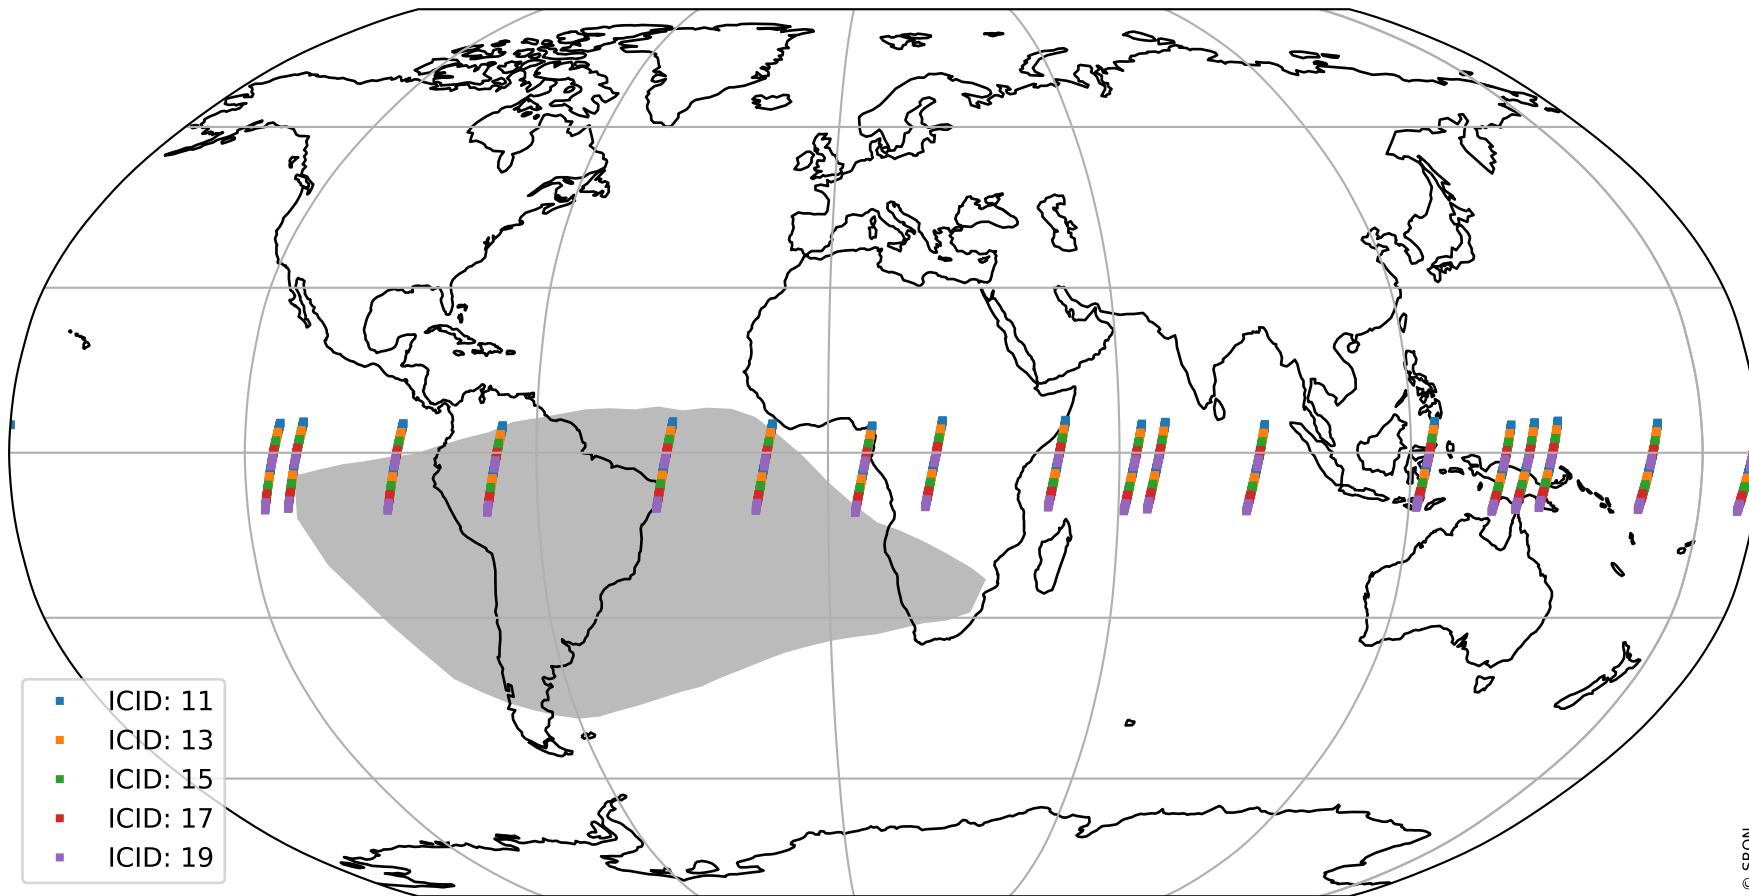

Tropomi SWIR offset (beta nominal)

orbits : 18 in [9667, 9712]
coverage : 2019-08-25 / 2019-08-29
median : 0.52592 V
spread : 0.035913 V
created : 2023-08-22T11:04:17

value detector map

Tropomi SWIR offset (beta nominal)

orbits : 18 in [9667, 9712]
coverage : 2019-08-25 / 2019-08-29
median : 31.097 μV
spread : 15.354 μV
created : 2023-08-22T11:04:17

Tropomi SWIR offset (beta nominal)

orbits : 18 in [9667, 9712]
coverage : 2019-08-25 / 2019-08-29
median : -0.097394 mV
spread : 0.35013 mV
created : 2023-08-22T11:04:17

value compared with SWIR offset CKD

Tropomi SWIR offset (beta nominal) ground-tracks of Sentinel-5P

orbits : 18 in [9667, 9712]
coverage : 2019-08-25 / 2019-08-29
created : 2023-08-22T11:04:18

Tropomi SWIR offset (beta nominal)

orbits : [1867, 9712]
coverage : 2018-02-20 / 2019-08-29
created : 2023-08-22T11:04:18

trend of detector median & temperatures