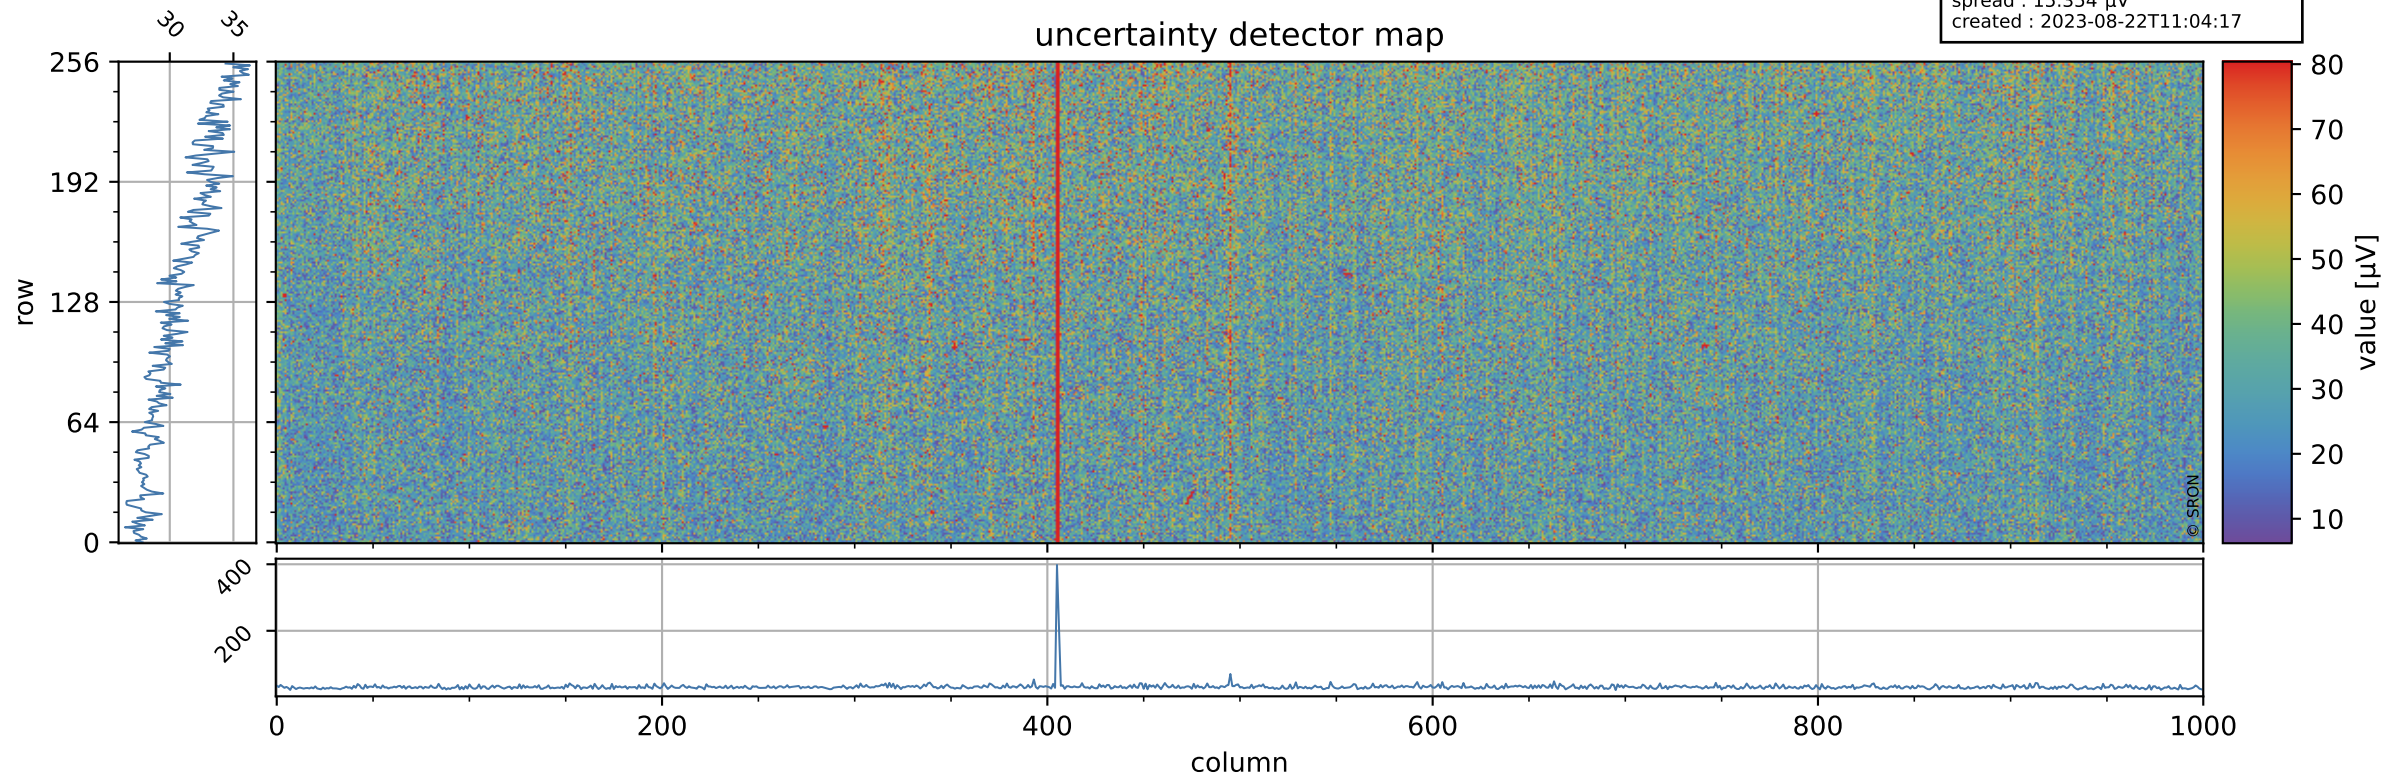

Tropomi SWIR offset (beta nominal)

orbits : 18 in [9667, 9712]
coverage : 2019-08-25 / 2019-08-29
median : 0.52592 V
spread : 0.035913 V
created : 2023-08-22T11:04:17

value detector map

Tropomi SWIR offset (beta nominal)

orbits : 18 in [9667, 9712]
coverage : 2019-08-25 / 2019-08-29
median : 31.097 μV
spread : 15.354 μV
created : 2023-08-22T11:04:17

Tropomi SWIR offset (beta nominal)

orbits : 18 in [9667, 9712]
coverage : 2019-08-25 / 2019-08-29
median : -0.097394 mV
spread : 0.35013 mV
created : 2023-08-22T11:04:17

value compared with SWIR offset CKD

Tropomi SWIR offset (beta nominal) ground-tracks of Sentinel-5P

orbits : 18 in [9667, 9712]
coverage : 2019-08-25 / 2019-08-29
created : 2023-08-22T11:04:18

Tropomi SWIR offset (beta nominal)

orbits : [1867, 9712]
coverage : 2018-02-20 / 2019-08-29
created : 2023-08-22T11:04:18

trend of detector median & temperatures