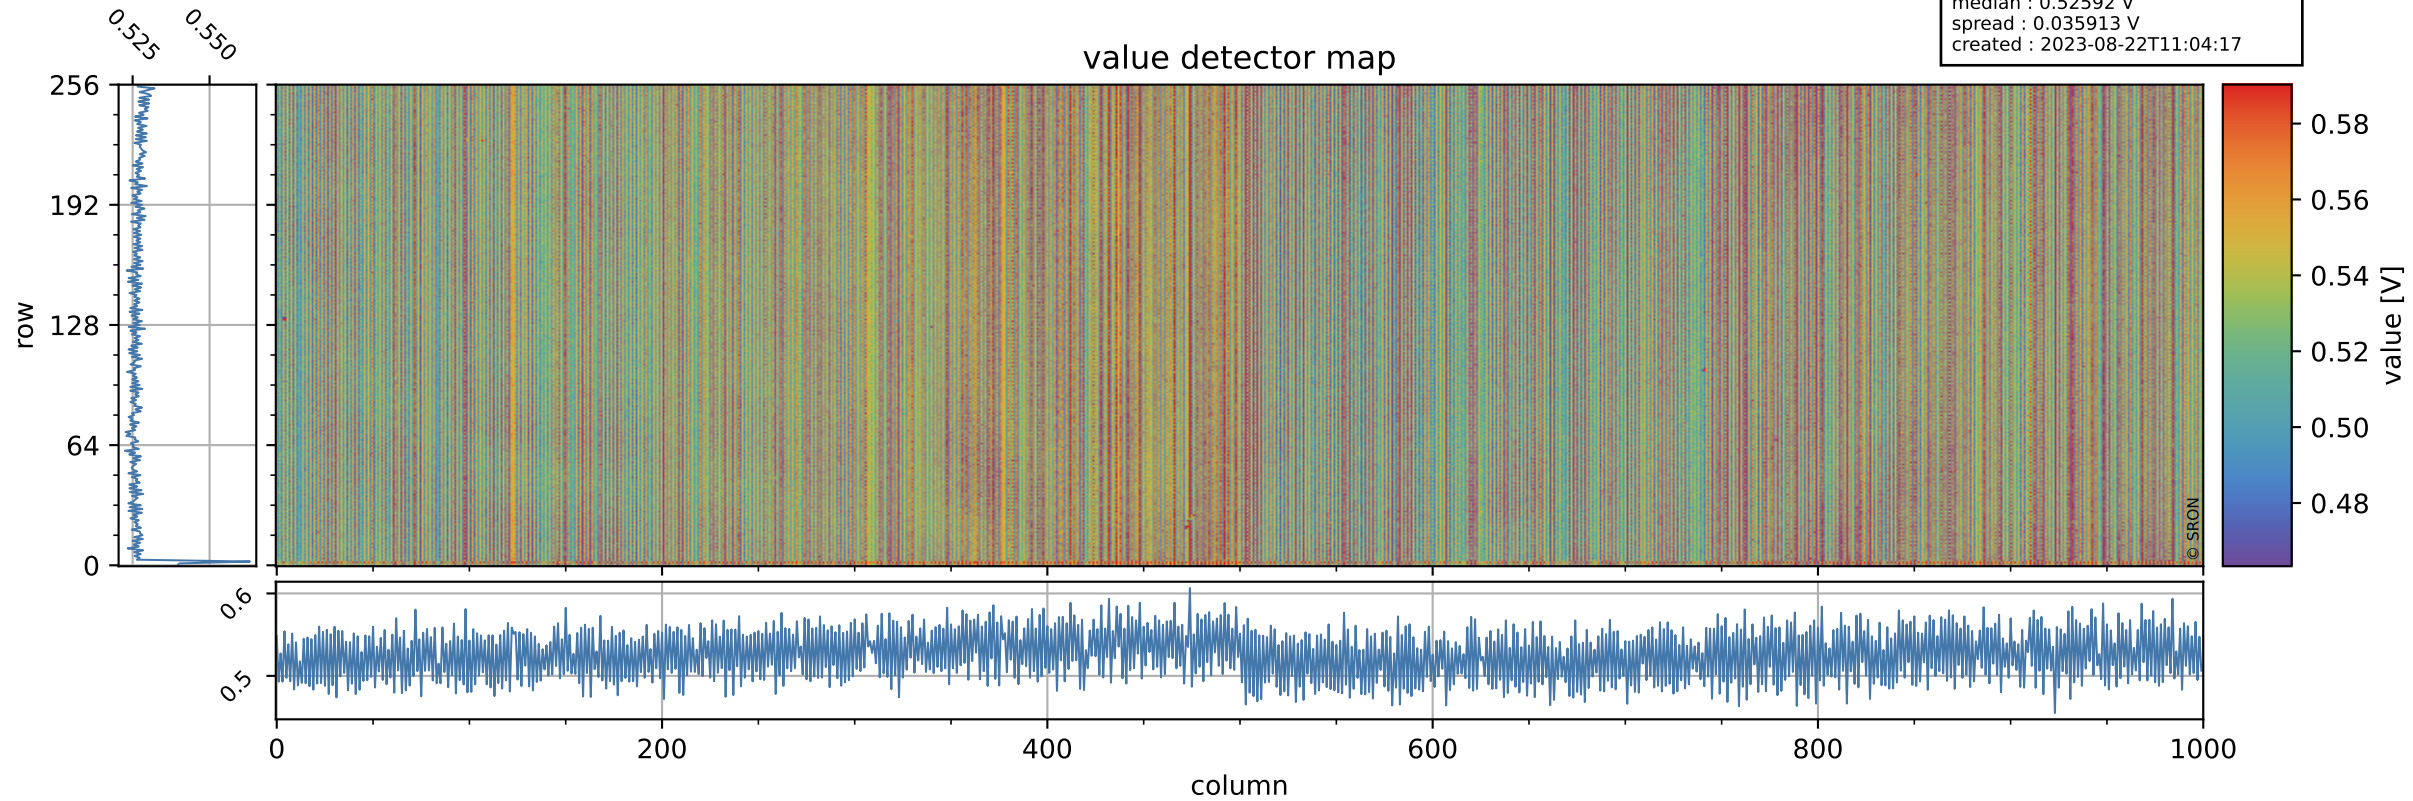

Tropomi SWIR offset (beta nominal)

orbits : 18 in [9667, 9712]
coverage : 2019-08-25 / 2019-08-29
median : 0.52592 V
spread : 0.035913 V
created : 2023-08-22T11:04:17

value detector map

Tropomi SWIR offset (beta nominal)

orbits : 18 in [9667, 9712]
coverage : 2019-08-25 / 2019-08-29
median : 31.097 μV
spread : 15.354 μV
created : 2023-08-22T11:04:17

Tropomi SWIR offset (beta nominal)

orbits : 18 in [9667, 9712]
coverage : 2019-08-25 / 2019-08-29
median : -0.097394 mV
spread : 0.35013 mV
created : 2023-08-22T11:04:17

value compared with SWIR offset CKD

Tropomi SWIR offset (beta nominal) ground-tracks of Sentinel-5P

orbits : 18 in [9667, 9712]
coverage : 2019-08-25 / 2019-08-29
created : 2023-08-22T11:04:18

Tropomi SWIR offset (beta nominal)

orbits : [1867, 9712]
coverage : 2018-02-20 / 2019-08-29
created : 2023-08-22T11:04:18

trend of detector median & temperatures