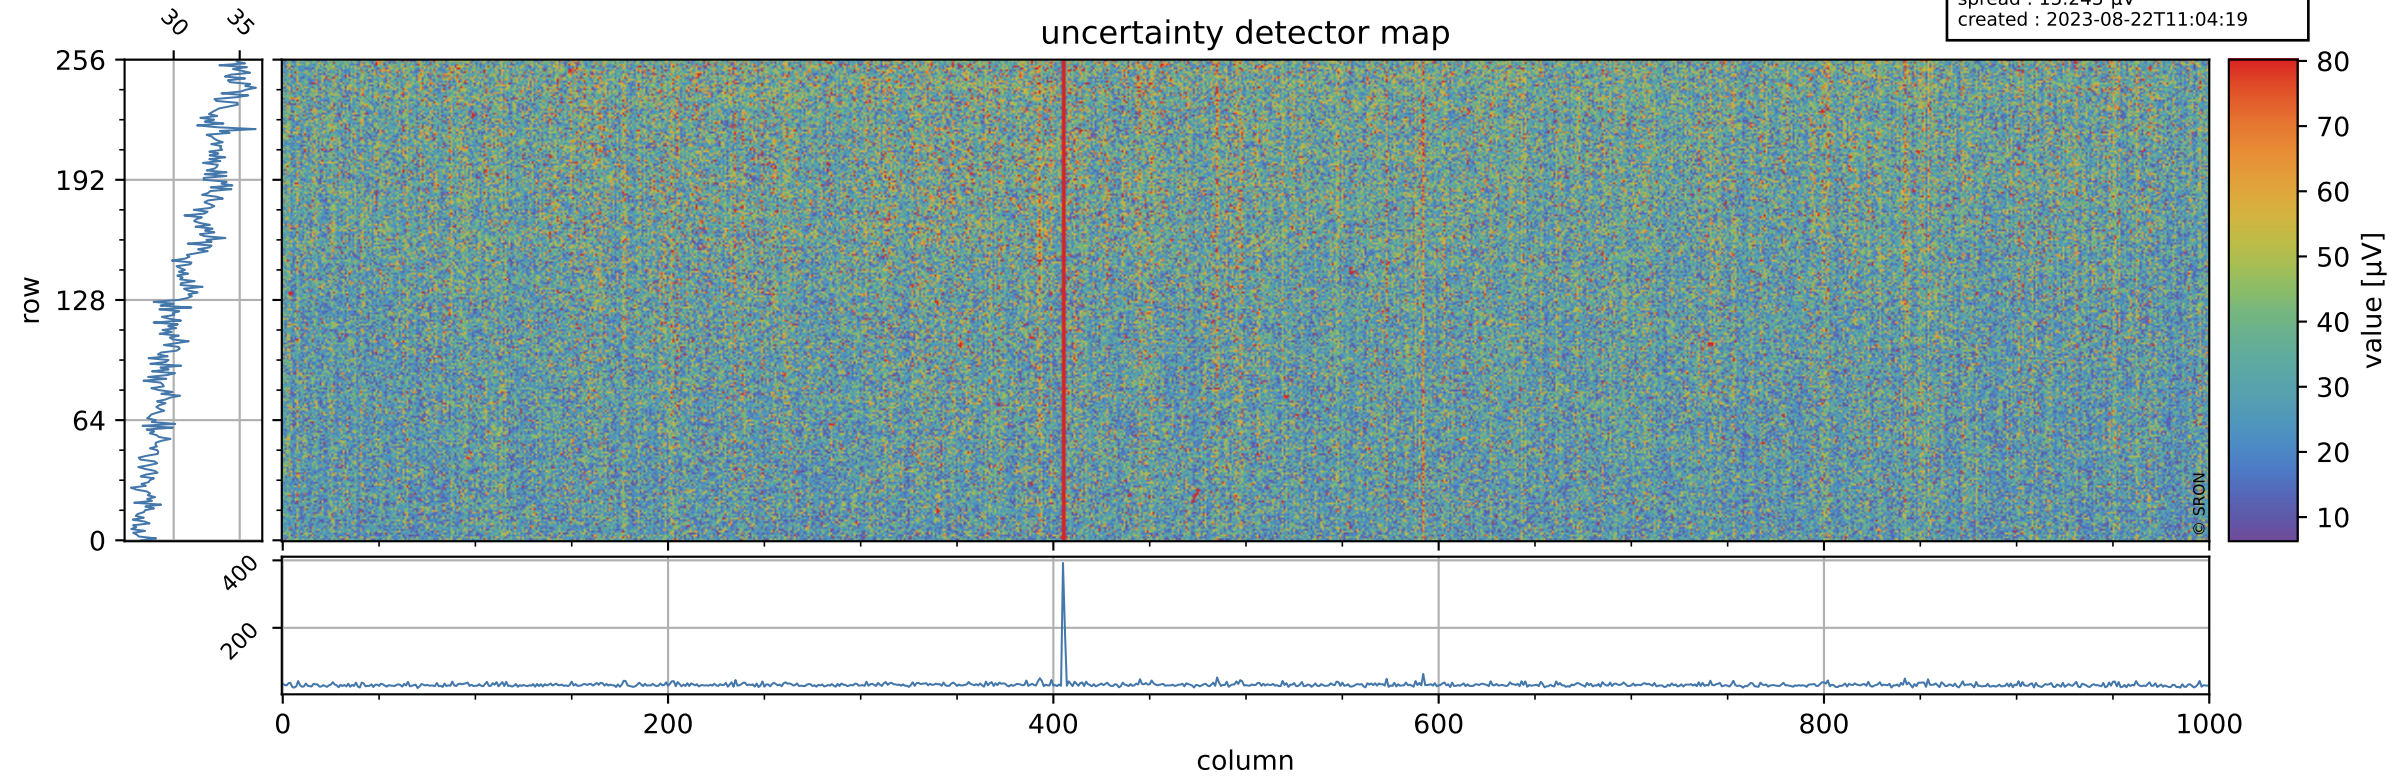

Tropomi SWIR offset (beta nominal)

orbits : 20 in [9712, 9757]
coverage : 2019-08-29 / 2019-09-01
median : 0.52592 V
spread : 0.035918 V
created : 2023-08-22T11:04:19

value detector map

Tropomi SWIR offset (beta nominal)

orbits : 20 in [9712, 9757]
coverage : 2019-08-29 / 2019-09-01
median : 31.124 μV
spread : 15.243 μV
created : 2023-08-22T11:04:19

Tropomi SWIR offset (beta nominal)

orbits : 20 in [9712, 9757]
coverage : 2019-08-29 / 2019-09-01
median : -0.10147 mV
spread : 0.3487 mV
created : 2023-08-22T11:04:19

value compared with SWIR offset CKD

Tropomi SWIR offset (beta nominal) ground-tracks of Sentinel-5P

orbits : 20 in [9712, 9757]
coverage : 2019-08-29 / 2019-09-01
created : 2023-08-22T11:04:19

Tropomi SWIR offset (beta nominal)

orbits : [1867, 9757]
coverage : 2018-02-20 / 2019-09-01
created : 2023-08-22T11:04:20

trend of detector median & temperatures