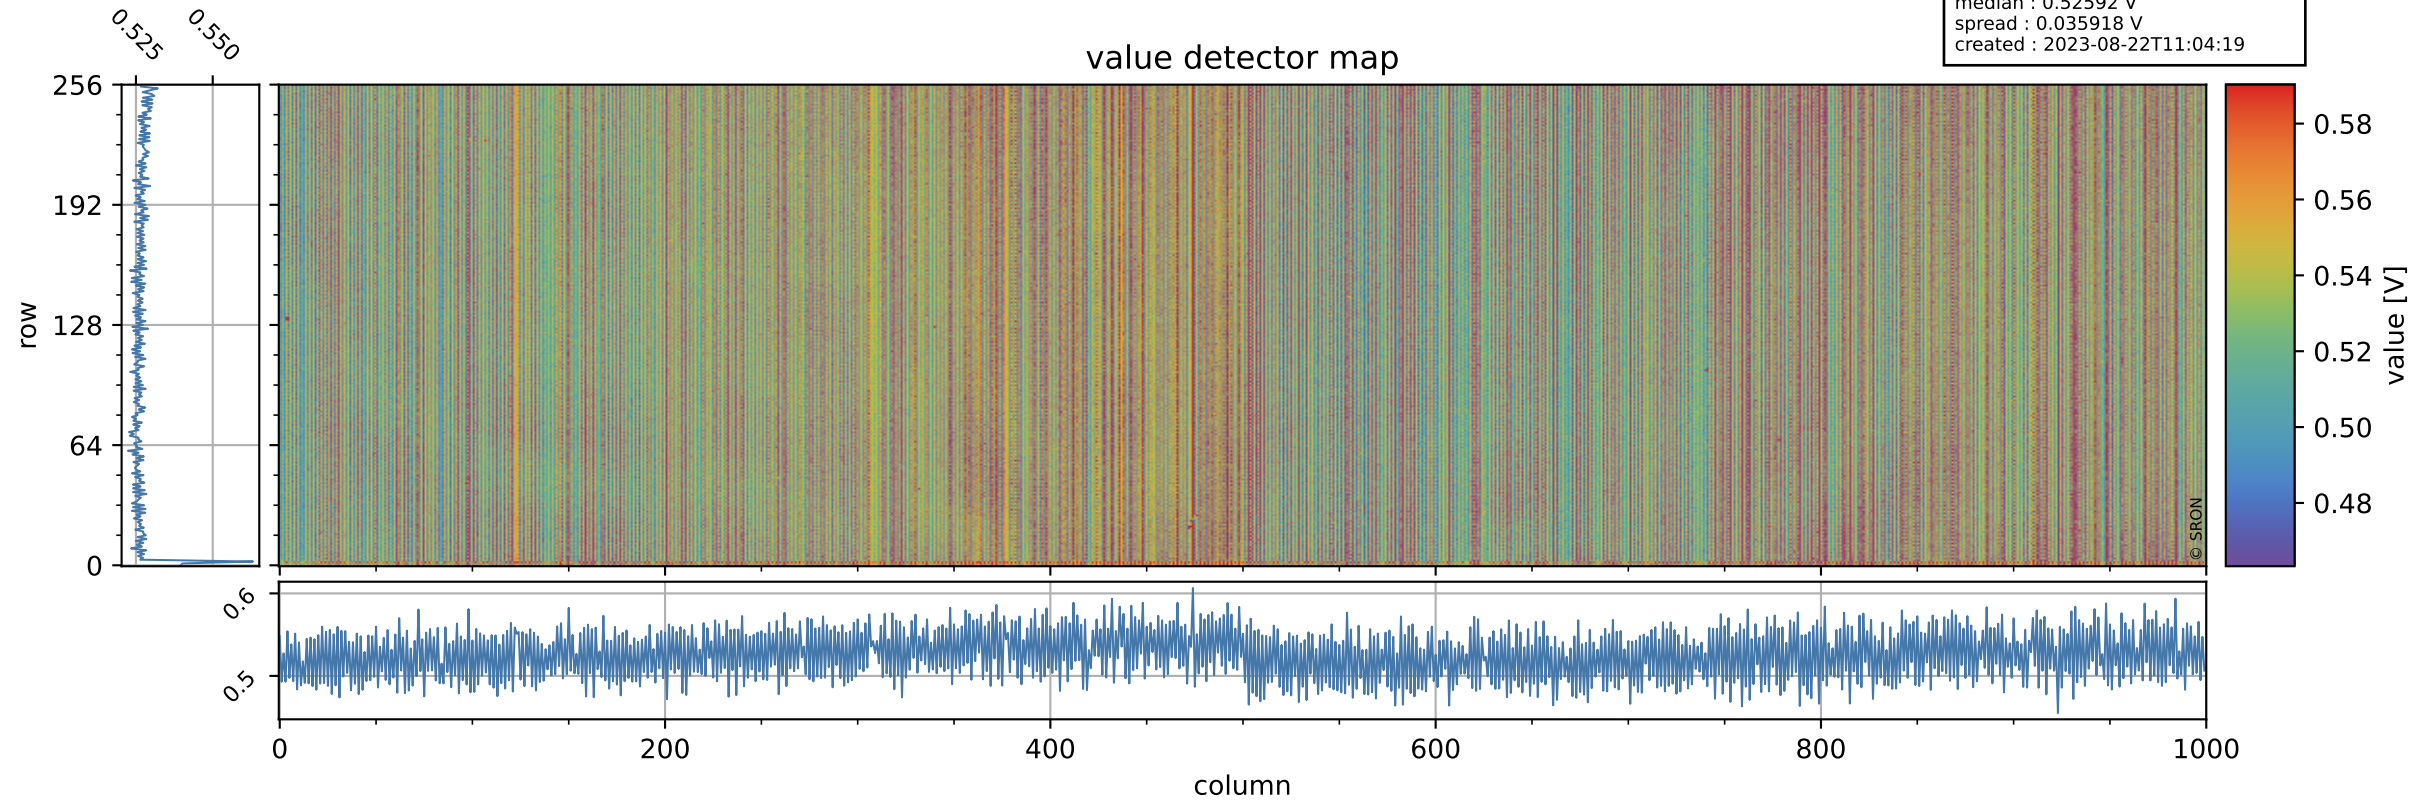

Tropomi SWIR offset (beta nominal)

orbits : 20 in [9712, 9757]
coverage : 2019-08-29 / 2019-09-01
median : 0.52592 V
spread : 0.035918 V
created : 2023-08-22T11:04:19

value detector map

Tropomi SWIR offset (beta nominal)

orbits : 20 in [9712, 9757]
coverage : 2019-08-29 / 2019-09-01
median : 31.124 μV
spread : 15.243 μV
created : 2023-08-22T11:04:19

Tropomi SWIR offset (beta nominal)

orbits : 20 in [9712, 9757]
coverage : 2019-08-29 / 2019-09-01
median : -0.10147 mV
spread : 0.3487 mV
created : 2023-08-22T11:04:19

value compared with SWIR offset CKD

Tropomi SWIR offset (beta nominal) ground-tracks of Sentinel-5P

orbits : 20 in [9712, 9757]
coverage : 2019-08-29 / 2019-09-01
created : 2023-08-22T11:04:19

Tropomi SWIR offset (beta nominal)

orbits : [1867, 9757]
coverage : 2018-02-20 / 2019-09-01
created : 2023-08-22T11:04:20

trend of detector median & temperatures