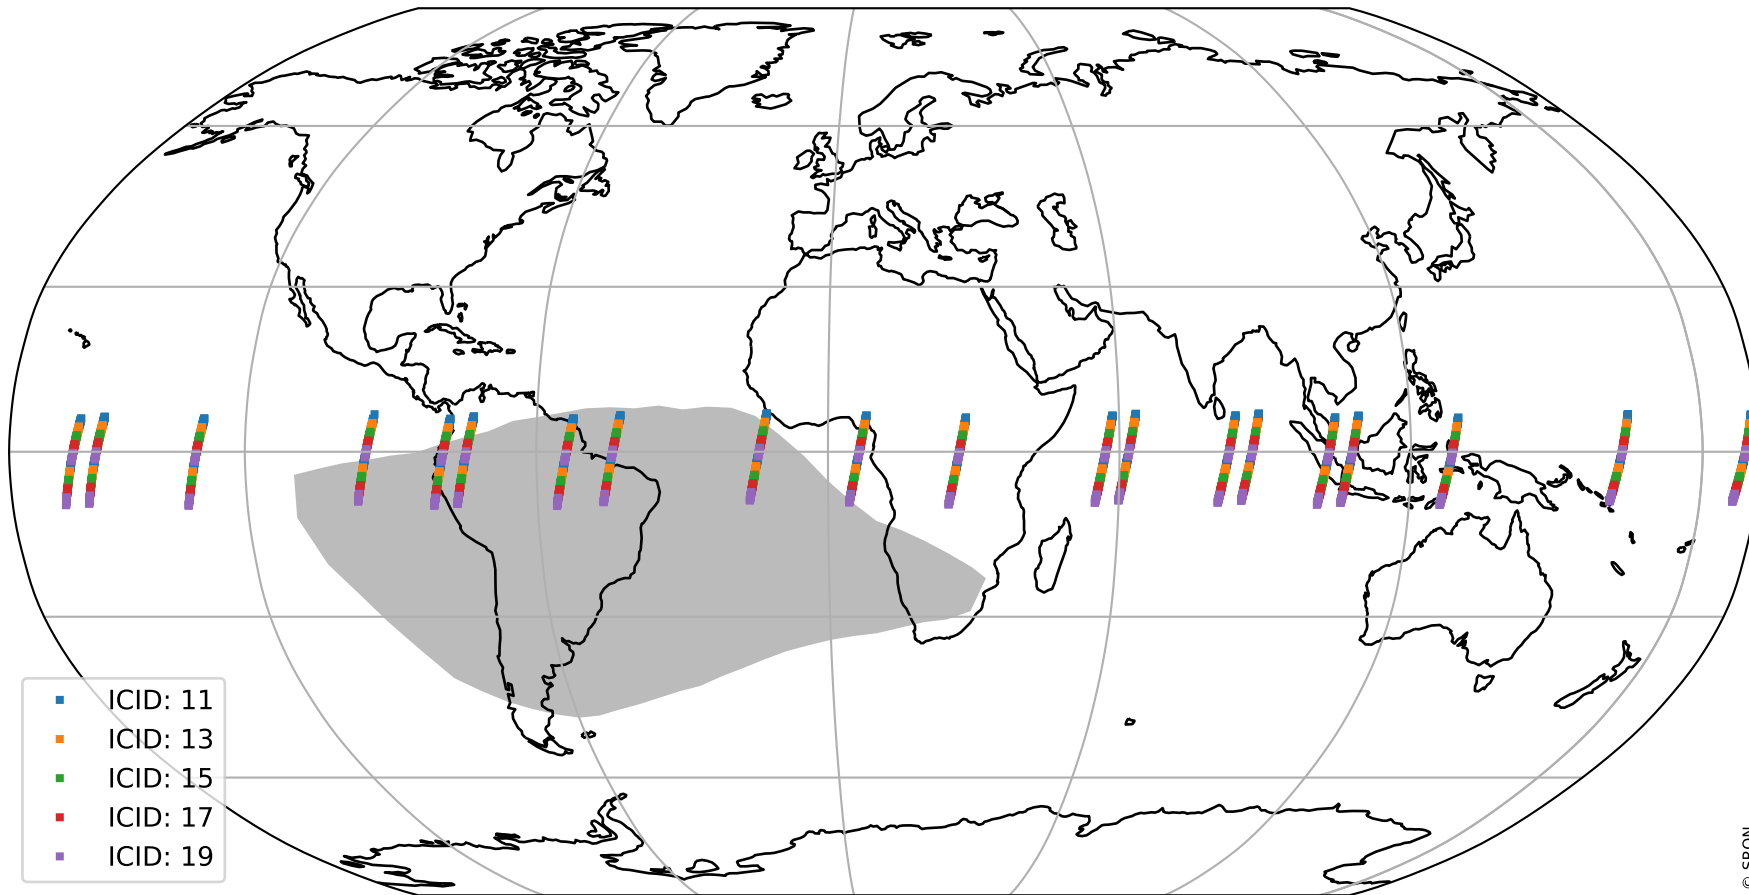

Tropomi SWIR offset (beta nominal)

orbits : 20 in [9712, 9757]
coverage : 2019-08-29 / 2019-09-01
median : 0.52592 V
spread : 0.035918 V
created : 2023-08-22T11:04:19

value detector map

Tropomi SWIR offset (beta nominal)

orbits : 20 in [9712, 9757]
coverage : 2019-08-29 / 2019-09-01
median : 31.124 μV
spread : 15.243 μV
created : 2023-08-22T11:04:19

Tropomi SWIR offset (beta nominal)

orbits : 20 in [9712, 9757]
coverage : 2019-08-29 / 2019-09-01
median : -0.10147 mV
spread : 0.3487 mV
created : 2023-08-22T11:04:19

value compared with SWIR offset CKD

Tropomi SWIR offset (beta nominal) ground-tracks of Sentinel-5P

orbits : 20 in [9712, 9757]
coverage : 2019-08-29 / 2019-09-01
created : 2023-08-22T11:04:19

Tropomi SWIR offset (beta nominal)

orbits : [1867, 9757]
coverage : 2018-02-20 / 2019-09-01
created : 2023-08-22T11:04:20

trend of detector median & temperatures