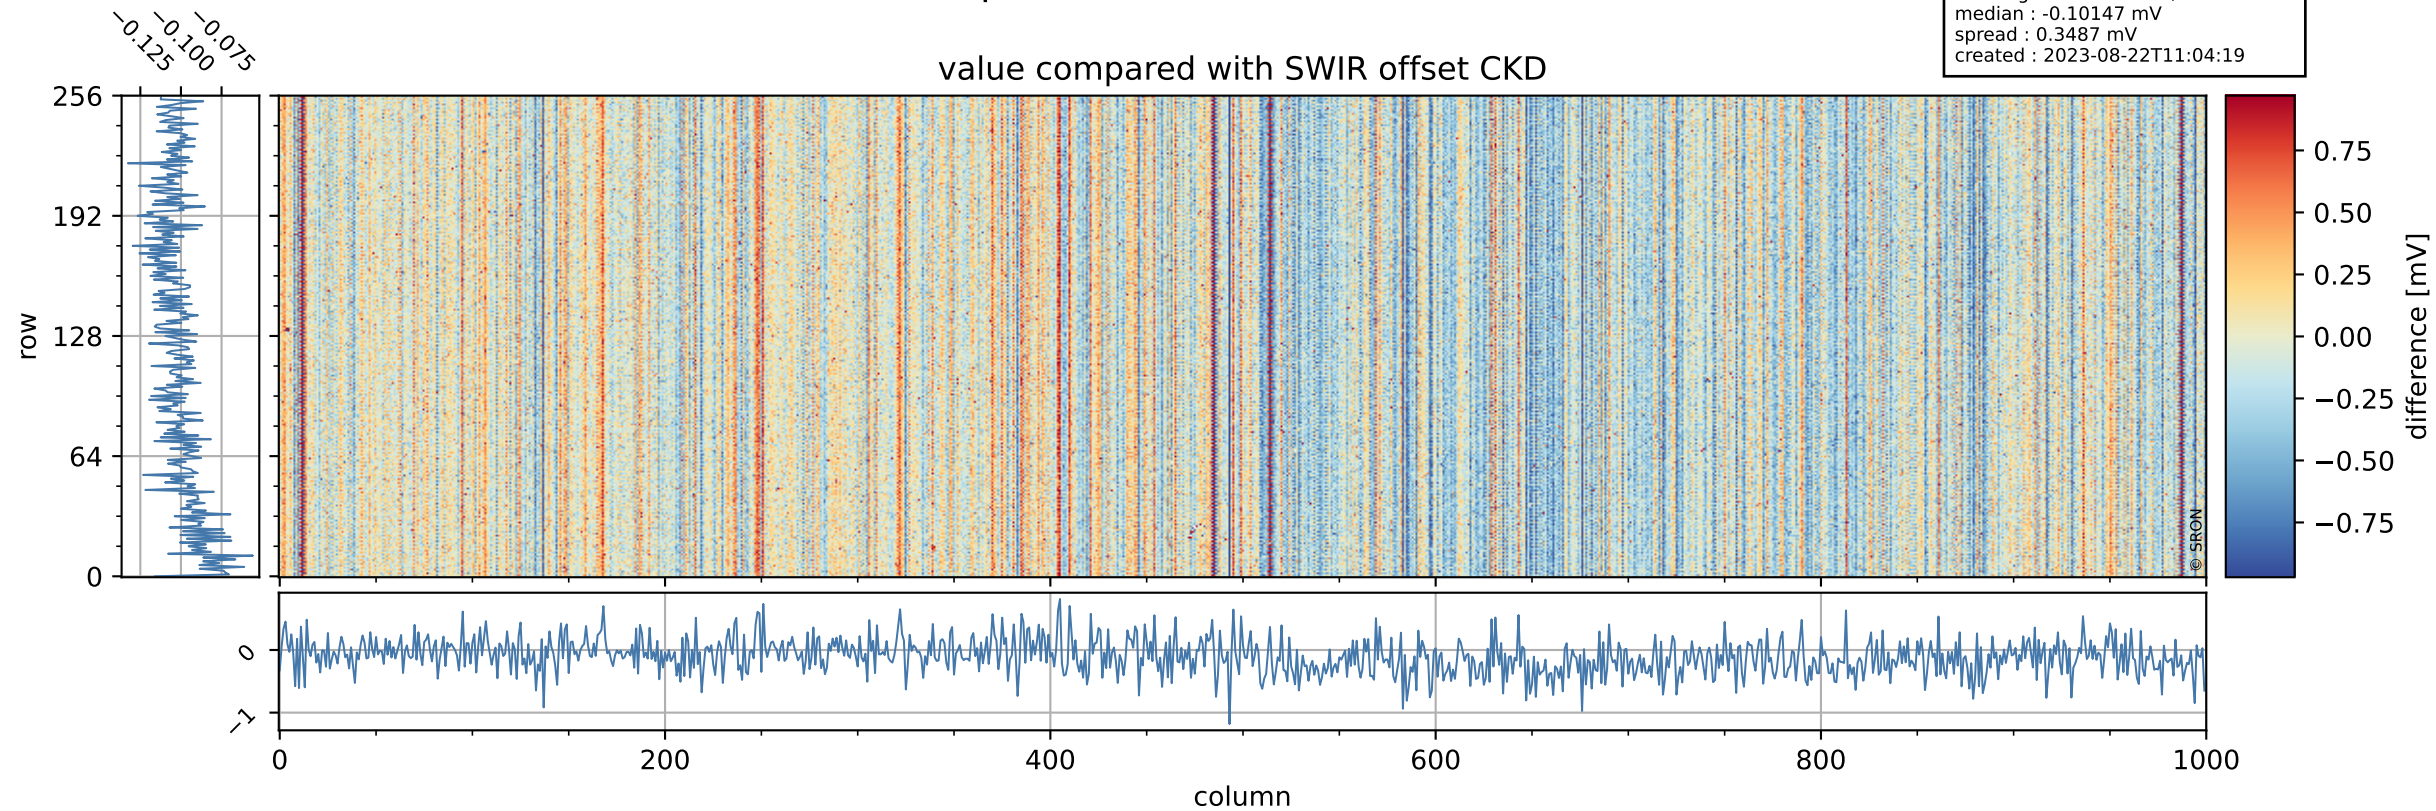

Tropomi SWIR offset (beta nominal)

orbits : 20 in [9712, 9757]
coverage : 2019-08-29 / 2019-09-01
median : 0.52592 V
spread : 0.035918 V
created : 2023-08-22T11:04:19

value detector map

Tropomi SWIR offset (beta nominal)

orbits : 20 in [9712, 9757]
coverage : 2019-08-29 / 2019-09-01
median : 31.124 μV
spread : 15.243 μV
created : 2023-08-22T11:04:19

Tropomi SWIR offset (beta nominal)

orbits : 20 in [9712, 9757]
coverage : 2019-08-29 / 2019-09-01
median : -0.10147 mV
spread : 0.3487 mV
created : 2023-08-22T11:04:19

value compared with SWIR offset CKD

Tropomi SWIR offset (beta nominal) ground-tracks of Sentinel-5P

orbits : 20 in [9712, 9757]
coverage : 2019-08-29 / 2019-09-01
created : 2023-08-22T11:04:19

Tropomi SWIR offset (beta nominal)

orbits : [1867, 9757]
coverage : 2018-02-20 / 2019-09-01
created : 2023-08-22T11:04:20

trend of detector median & temperatures