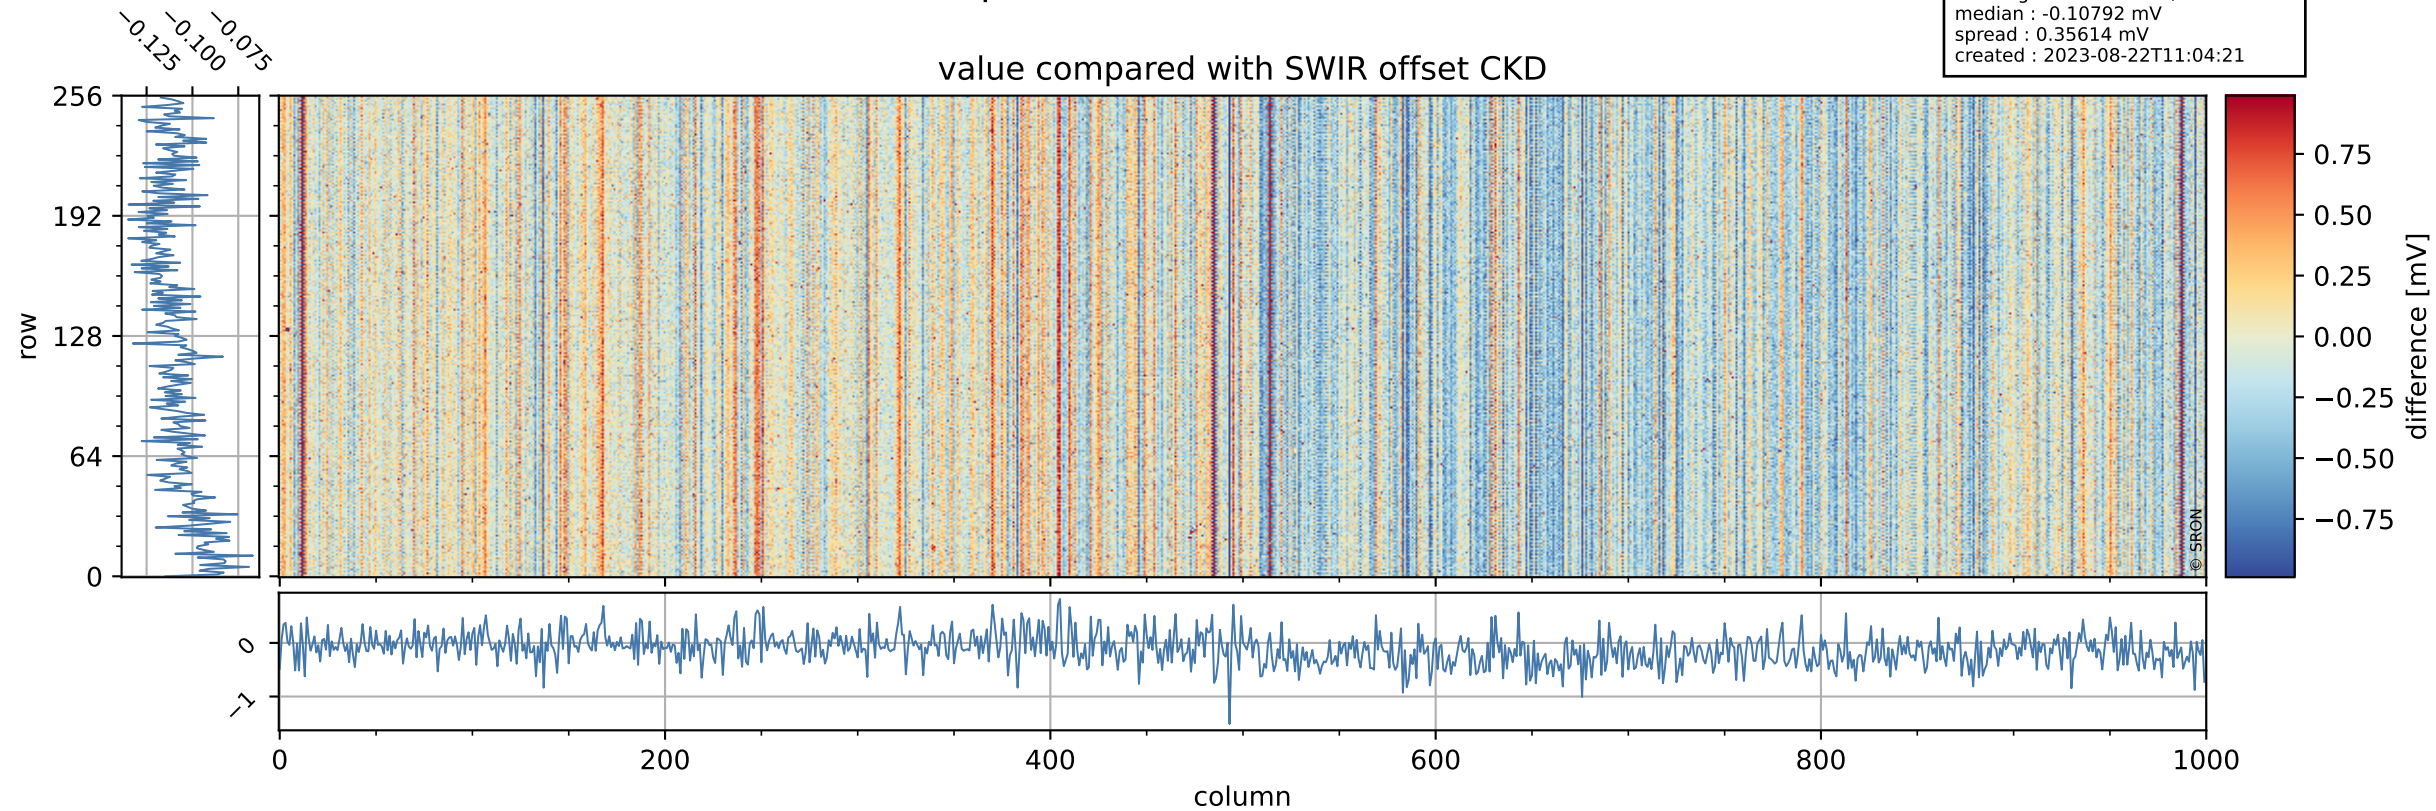

Tropomi SWIR offset (beta nominal)

orbits : 19 in [9757, 9802]
coverage : 2019-09-01 / 2019-09-04
median : 0.52591 V
spread : 0.035915 V
created : 2023-08-22T11:04:21

value detector map

Tropomi SWIR offset (beta nominal)

orbits : 19 in [9757, 9802]
coverage : 2019-09-01 / 2019-09-04
median : 31.298 μV
spread : 15.497 μV
created : 2023-08-22T11:04:21

Tropomi SWIR offset (beta nominal)

orbits : 19 in [9757, 9802]
coverage : 2019-09-01 / 2019-09-04
median : -0.10792 mV
spread : 0.35614 mV
created : 2023-08-22T11:04:21

value compared with SWIR offset CKD

Tropomi SWIR offset (beta nominal) ground-tracks of Sentinel-5P

orbits : 19 in [9757, 9802]
coverage : 2019-09-01 / 2019-09-04
created : 2023-08-22T11:04:21

Tropomi SWIR offset (beta nominal)

orbits : [1867, 9802]
coverage : 2018-02-20 / 2019-09-04
created : 2023-08-22T11:04:22

trend of detector median & temperatures