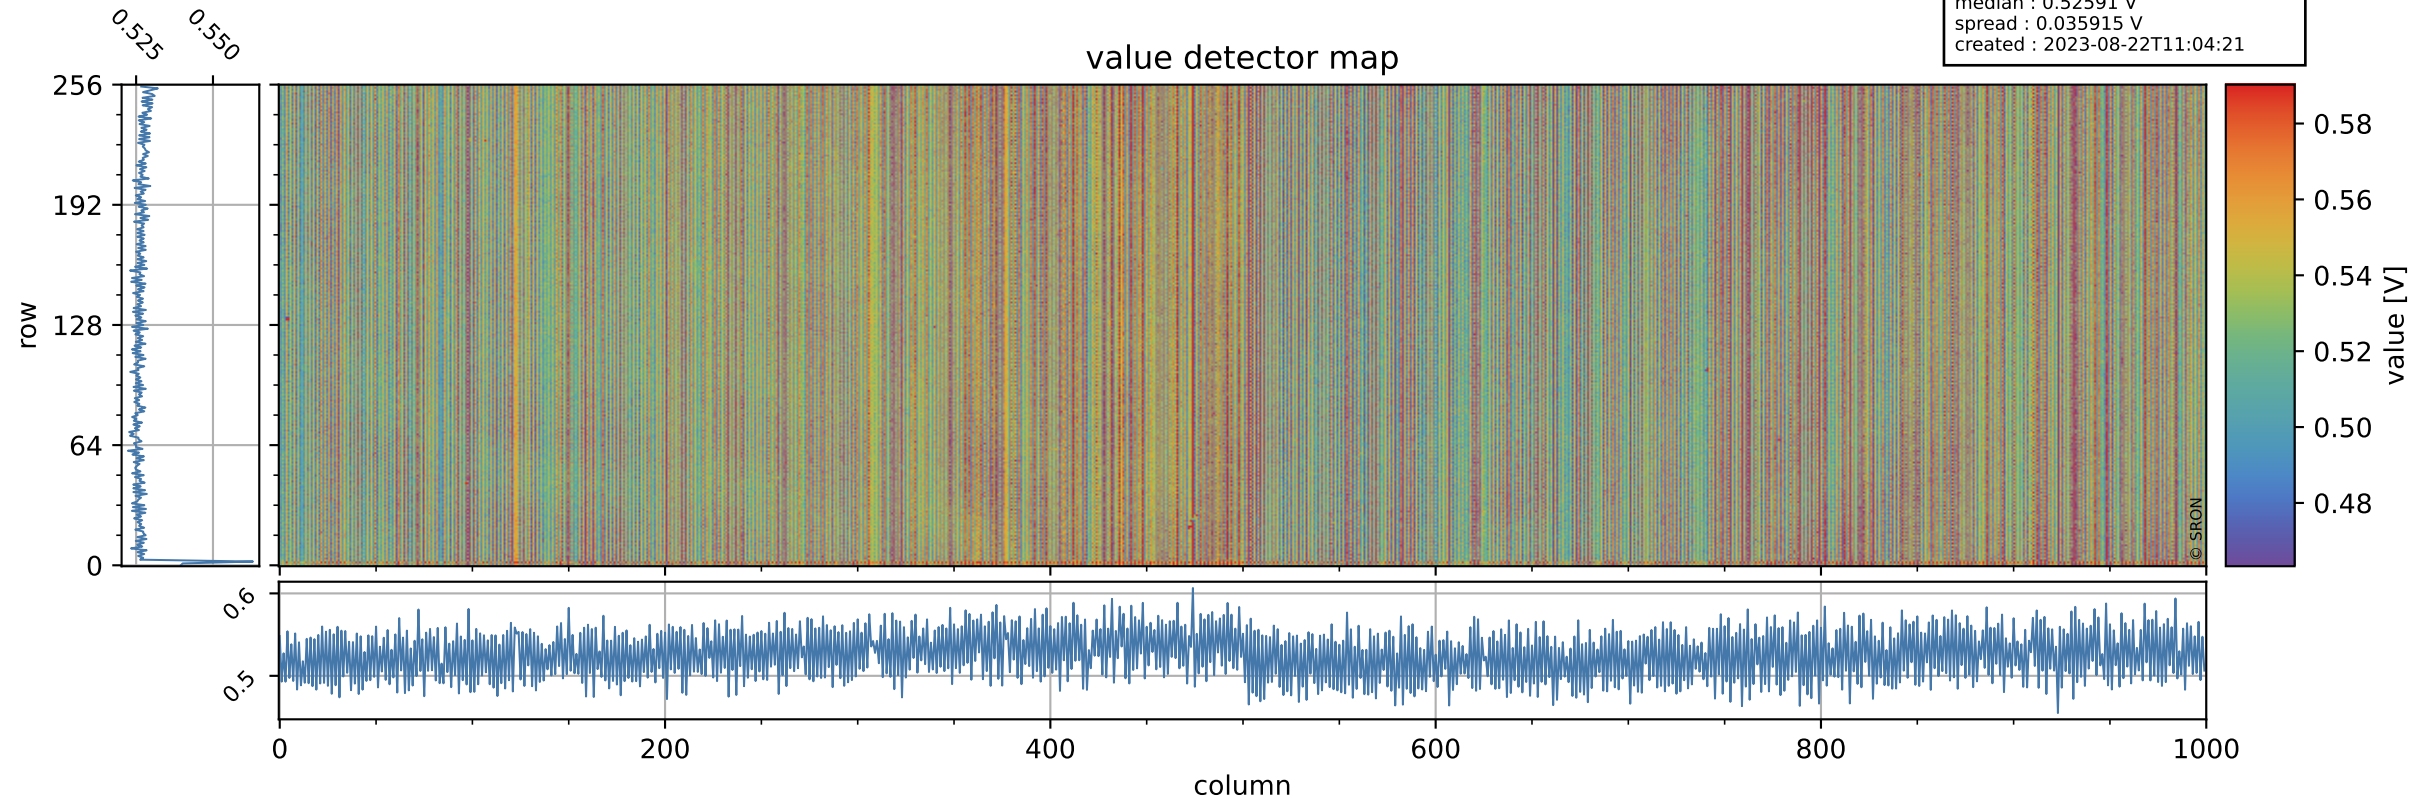

Tropomi SWIR offset (beta nominal)

orbits : 19 in [9757, 9802]
coverage : 2019-09-01 / 2019-09-04
median : 0.52591 V
spread : 0.035915 V
created : 2023-08-22T11:04:21

value detector map

Tropomi SWIR offset (beta nominal)

orbits : 19 in [9757, 9802]
coverage : 2019-09-01 / 2019-09-04
median : 31.298 μV
spread : 15.497 μV
created : 2023-08-22T11:04:21

Tropomi SWIR offset (beta nominal)

orbits : 19 in [9757, 9802]
coverage : 2019-09-01 / 2019-09-04
median : -0.10792 mV
spread : 0.35614 mV
created : 2023-08-22T11:04:21

value compared with SWIR offset CKD

Tropomi SWIR offset (beta nominal) ground-tracks of Sentinel-5P

orbits : 19 in [9757, 9802]
coverage : 2019-09-01 / 2019-09-04
created : 2023-08-22T11:04:21

Tropomi SWIR offset (beta nominal)

orbits : [1867, 9802]
coverage : 2018-02-20 / 2019-09-04
created : 2023-08-22T11:04:22

trend of detector median & temperatures