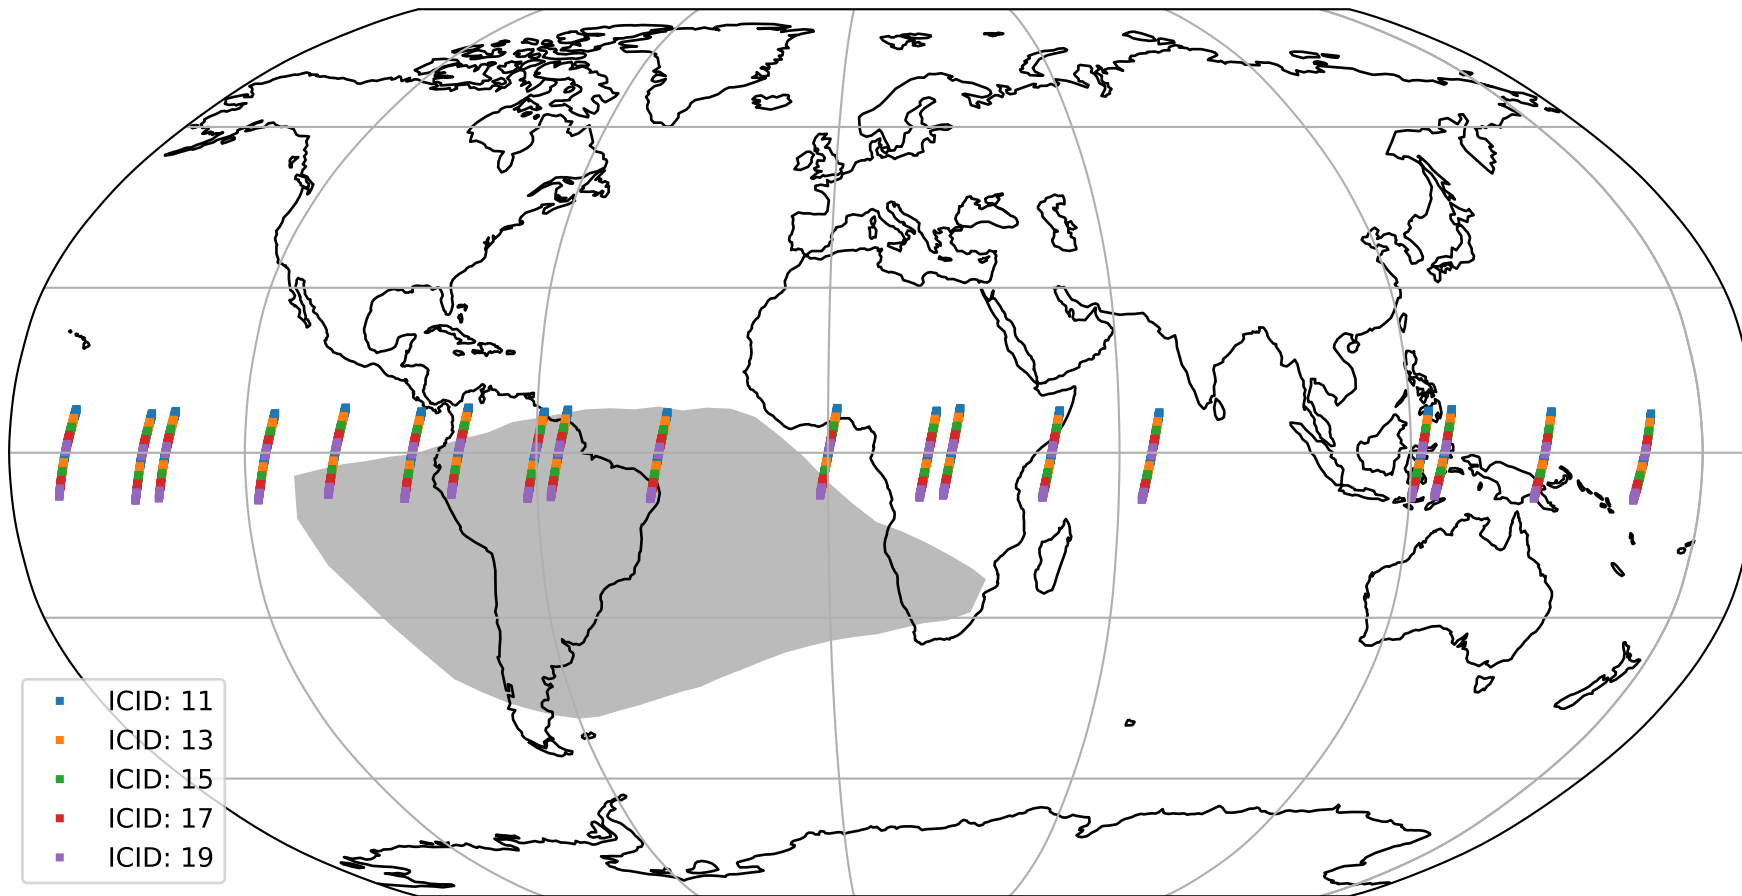

Tropomi SWIR offset (beta nominal)

orbits : 19 in [9757, 9802]
coverage : 2019-09-01 / 2019-09-04
median : 0.52591 V
spread : 0.035915 V
created : 2023-08-22T11:04:21

value detector map

Tropomi SWIR offset (beta nominal)

orbits : 19 in [9757, 9802]
coverage : 2019-09-01 / 2019-09-04
median : 31.298 μV
spread : 15.497 μV
created : 2023-08-22T11:04:21

Tropomi SWIR offset (beta nominal)

orbits : 19 in [9757, 9802]
coverage : 2019-09-01 / 2019-09-04
median : -0.10792 mV
spread : 0.35614 mV
created : 2023-08-22T11:04:21

value compared with SWIR offset CKD

Tropomi SWIR offset (beta nominal) ground-tracks of Sentinel-5P

orbits : 19 in [9757, 9802]
coverage : 2019-09-01 / 2019-09-04
created : 2023-08-22T11:04:21

Tropomi SWIR offset (beta nominal)

orbits : [1867, 9802]
coverage : 2018-02-20 / 2019-09-04
created : 2023-08-22T11:04:22

trend of detector median & temperatures