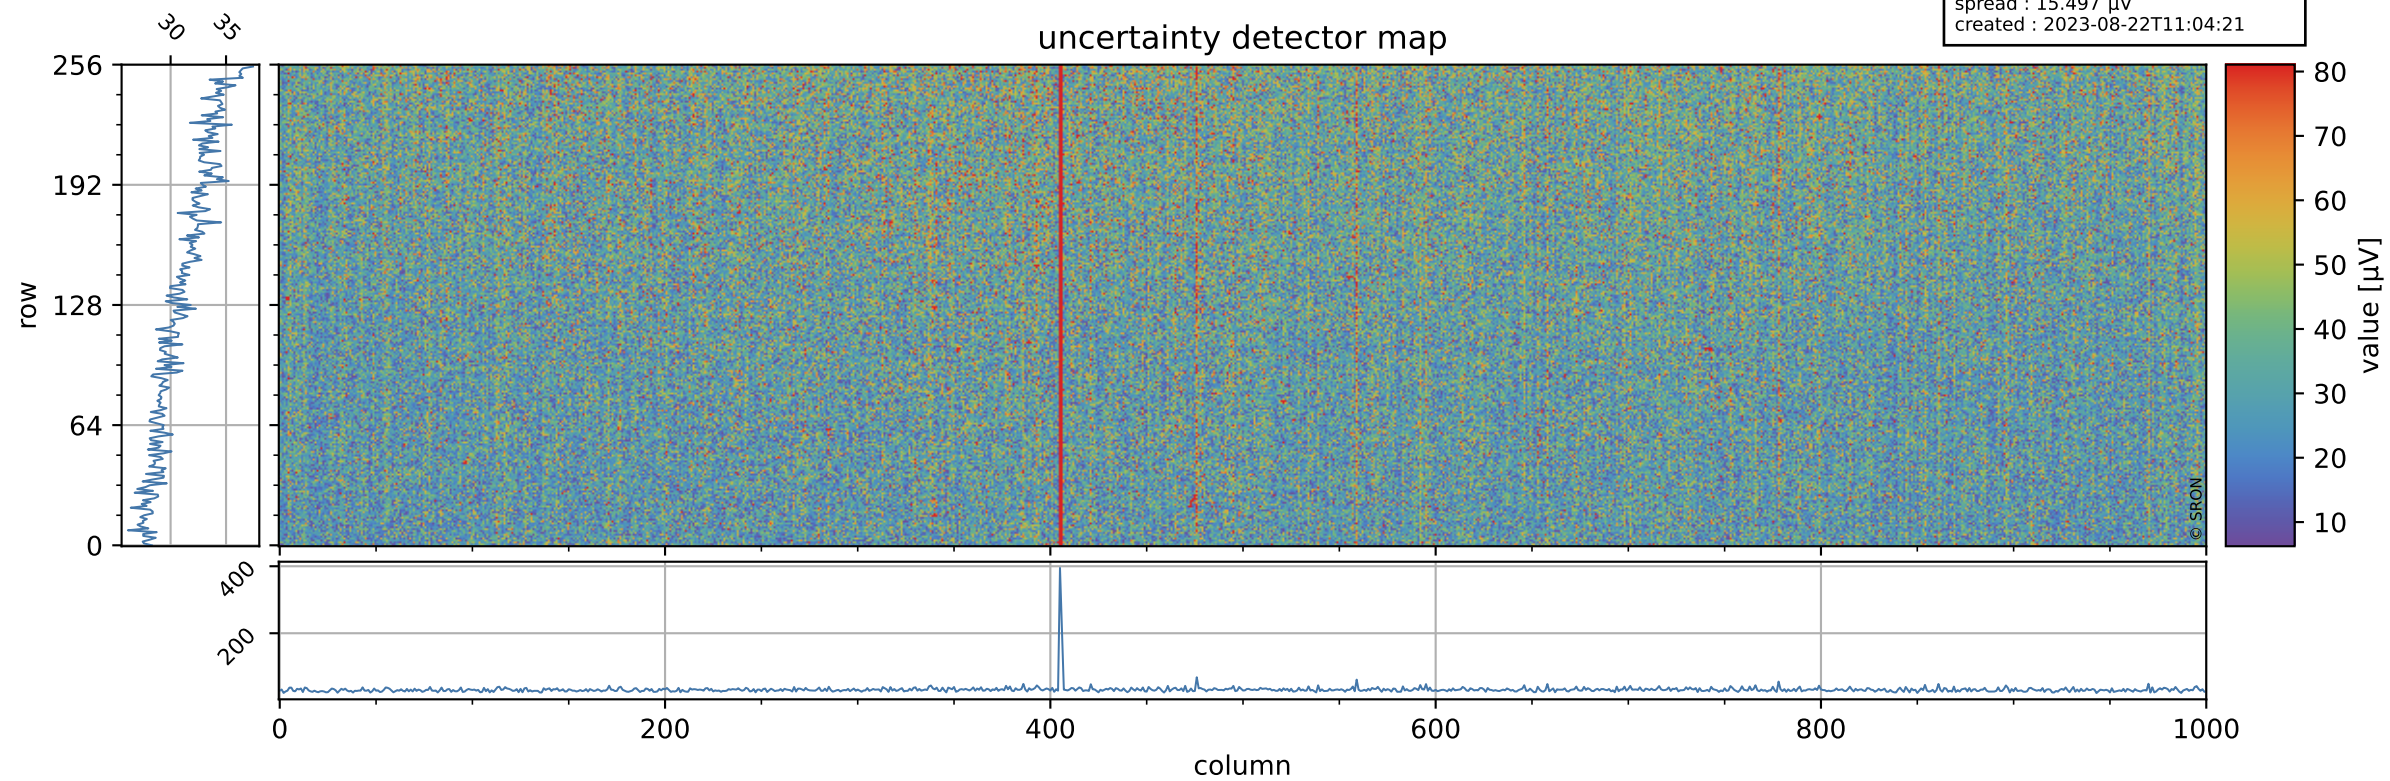

Tropomi SWIR offset (beta nominal)

orbits : 19 in [9757, 9802]
coverage : 2019-09-01 / 2019-09-04
median : 0.52591 V
spread : 0.035915 V
created : 2023-08-22T11:04:21

value detector map

Tropomi SWIR offset (beta nominal)

orbits : 19 in [9757, 9802]
coverage : 2019-09-01 / 2019-09-04
median : 31.298 μV
spread : 15.497 μV
created : 2023-08-22T11:04:21

Tropomi SWIR offset (beta nominal)

orbits : 19 in [9757, 9802]
coverage : 2019-09-01 / 2019-09-04
median : -0.10792 mV
spread : 0.35614 mV
created : 2023-08-22T11:04:21

value compared with SWIR offset CKD

Tropomi SWIR offset (beta nominal) ground-tracks of Sentinel-5P

orbits : 19 in [9757, 9802]
coverage : 2019-09-01 / 2019-09-04
created : 2023-08-22T11:04:21

Tropomi SWIR offset (beta nominal)

orbits : [1867, 9802]
coverage : 2018-02-20 / 2019-09-04
created : 2023-08-22T11:04:22

trend of detector median & temperatures