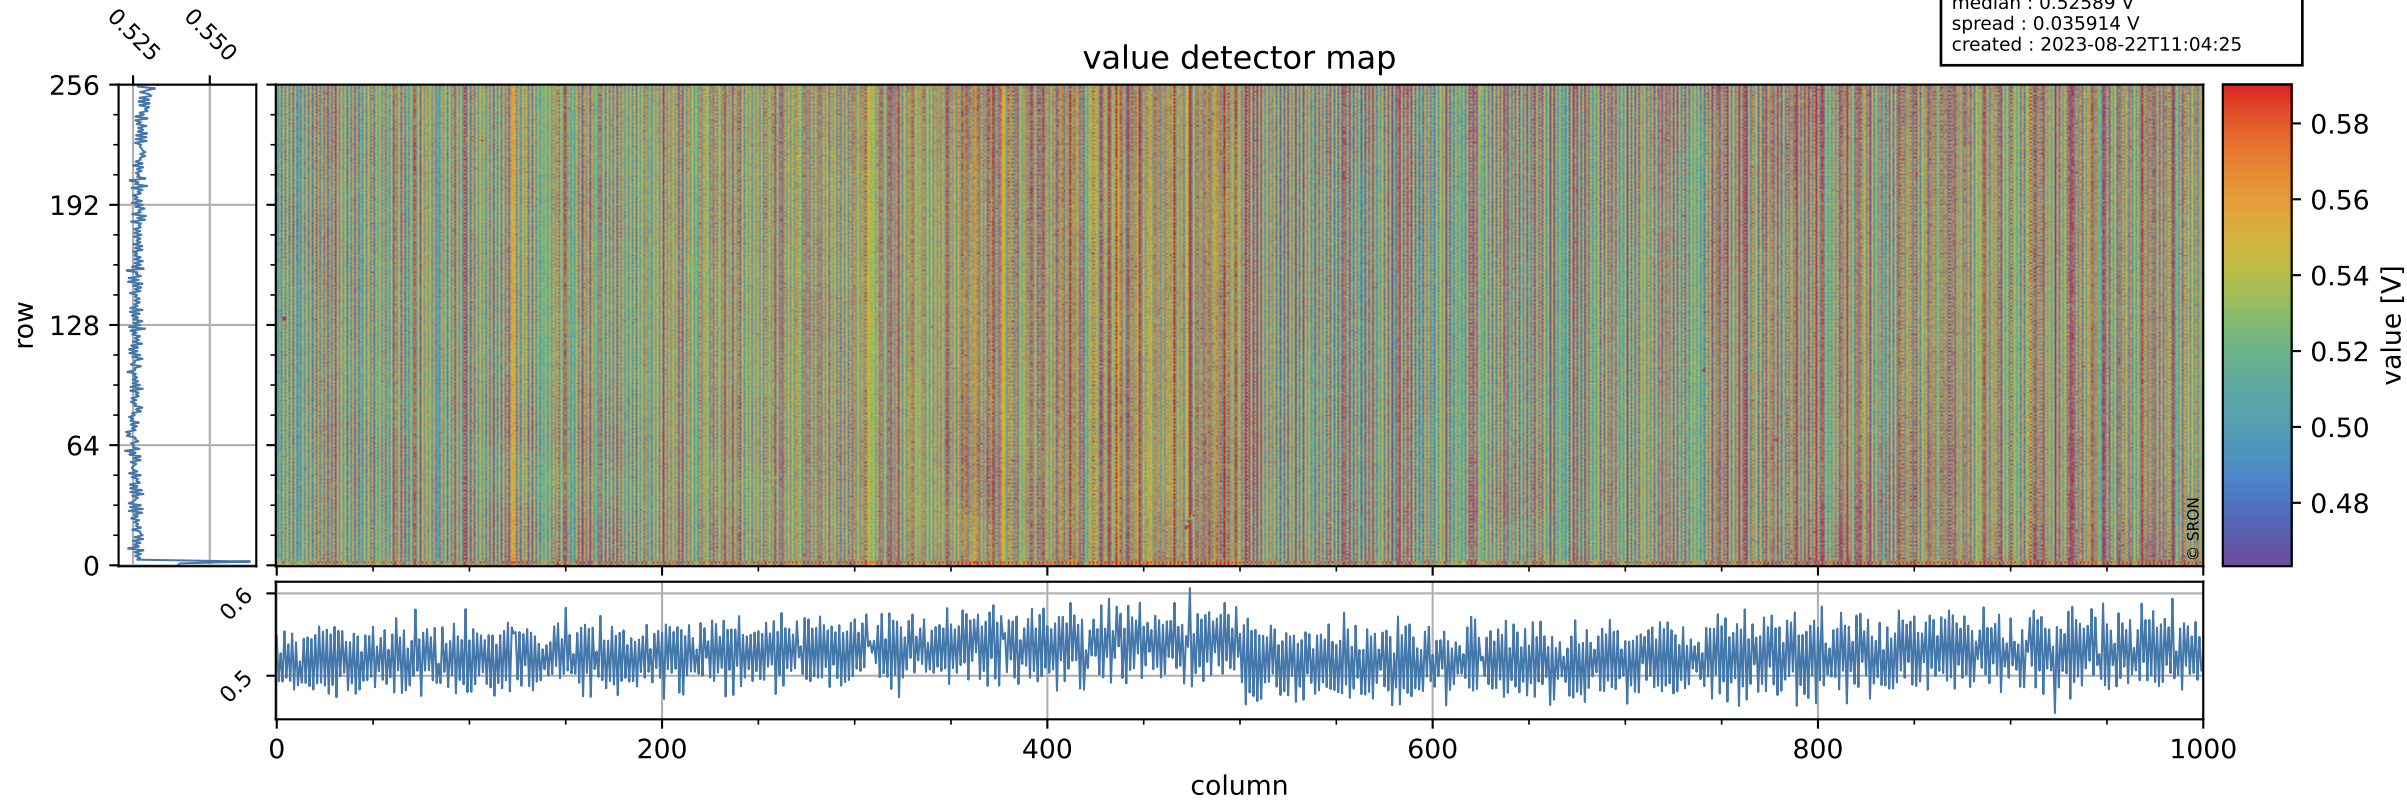

Tropomi SWIR offset (beta nominal)

orbits : 18 in [9847, 9892]
coverage : 2019-09-07 / 2019-09-10
median : 0.52589 V
spread : 0.035914 V
created : 2023-08-22T11:04:25

value detector map

Tropomi SWIR offset (beta nominal)

orbits : 18 in [9847, 9892]
coverage : 2019-09-07 / 2019-09-10
median : 28.927 μV
spread : 14.531 μV
created : 2023-08-22T11:04:25

Tropomi SWIR offset (beta nominal)

orbits : 18 in [9847, 9892]
coverage : 2019-09-07 / 2019-09-10
median : -0.1302 mV
spread : 0.35883 mV
created : 2023-08-22T11:04:25

value compared with SWIR offset CKD

Tropomi SWIR offset (beta nominal) ground-tracks of Sentinel-5P

orbits : 18 in [9847, 9892]
coverage : 2019-09-07 / 2019-09-10
created : 2023-08-22T11:04:26

Tropomi SWIR offset (beta nominal)

orbits : [1867, 9892]
coverage : 2018-02-20 / 2019-09-10
created : 2023-08-22T11:04:26

trend of detector median & temperatures