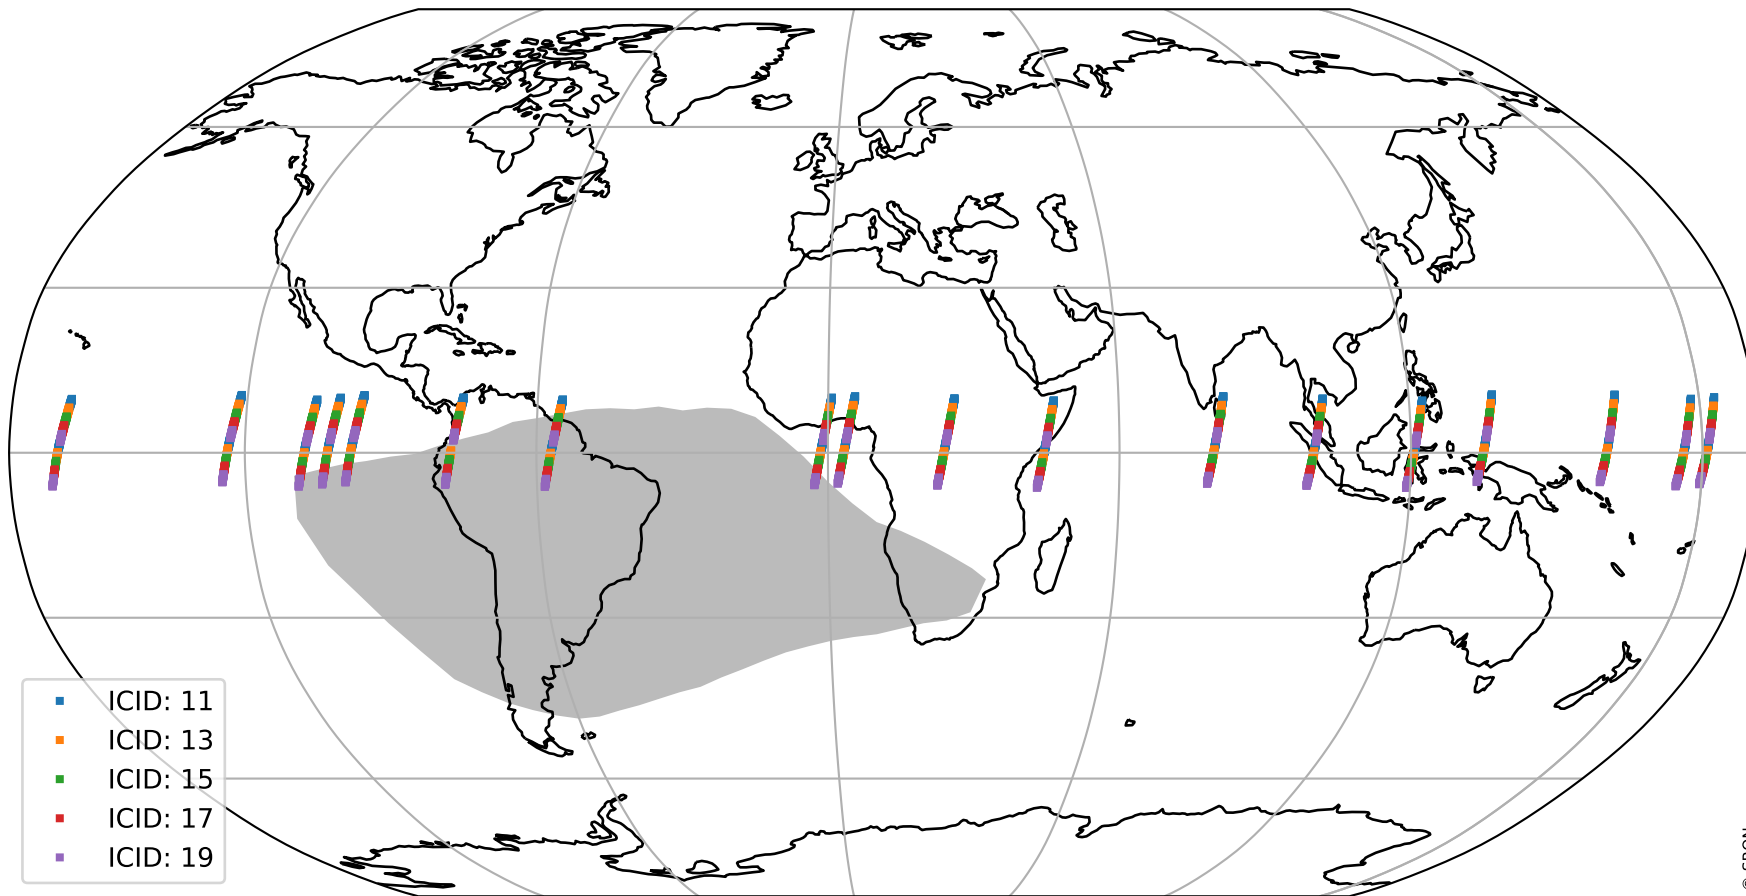

Tropomi SWIR offset (beta nominal)

orbits : 18 in [9847, 9892]
coverage : 2019-09-07 / 2019-09-10
median : 0.52589 V
spread : 0.035914 V
created : 2023-08-22T11:04:25

value detector map

Tropomi SWIR offset (beta nominal)

orbits : 18 in [9847, 9892]
coverage : 2019-09-07 / 2019-09-10
median : 28.927 μV
spread : 14.531 μV
created : 2023-08-22T11:04:25

Tropomi SWIR offset (beta nominal)

orbits : 18 in [9847, 9892]
coverage : 2019-09-07 / 2019-09-10
median : -0.1302 mV
spread : 0.35883 mV
created : 2023-08-22T11:04:25

value compared with SWIR offset CKD

Tropomi SWIR offset (beta nominal) ground-tracks of Sentinel-5P

orbits : 18 in [9847, 9892]
coverage : 2019-09-07 / 2019-09-10
created : 2023-08-22T11:04:26

Tropomi SWIR offset (beta nominal)

orbits : [1867, 9892]
coverage : 2018-02-20 / 2019-09-10
created : 2023-08-22T11:04:26

trend of detector median & temperatures