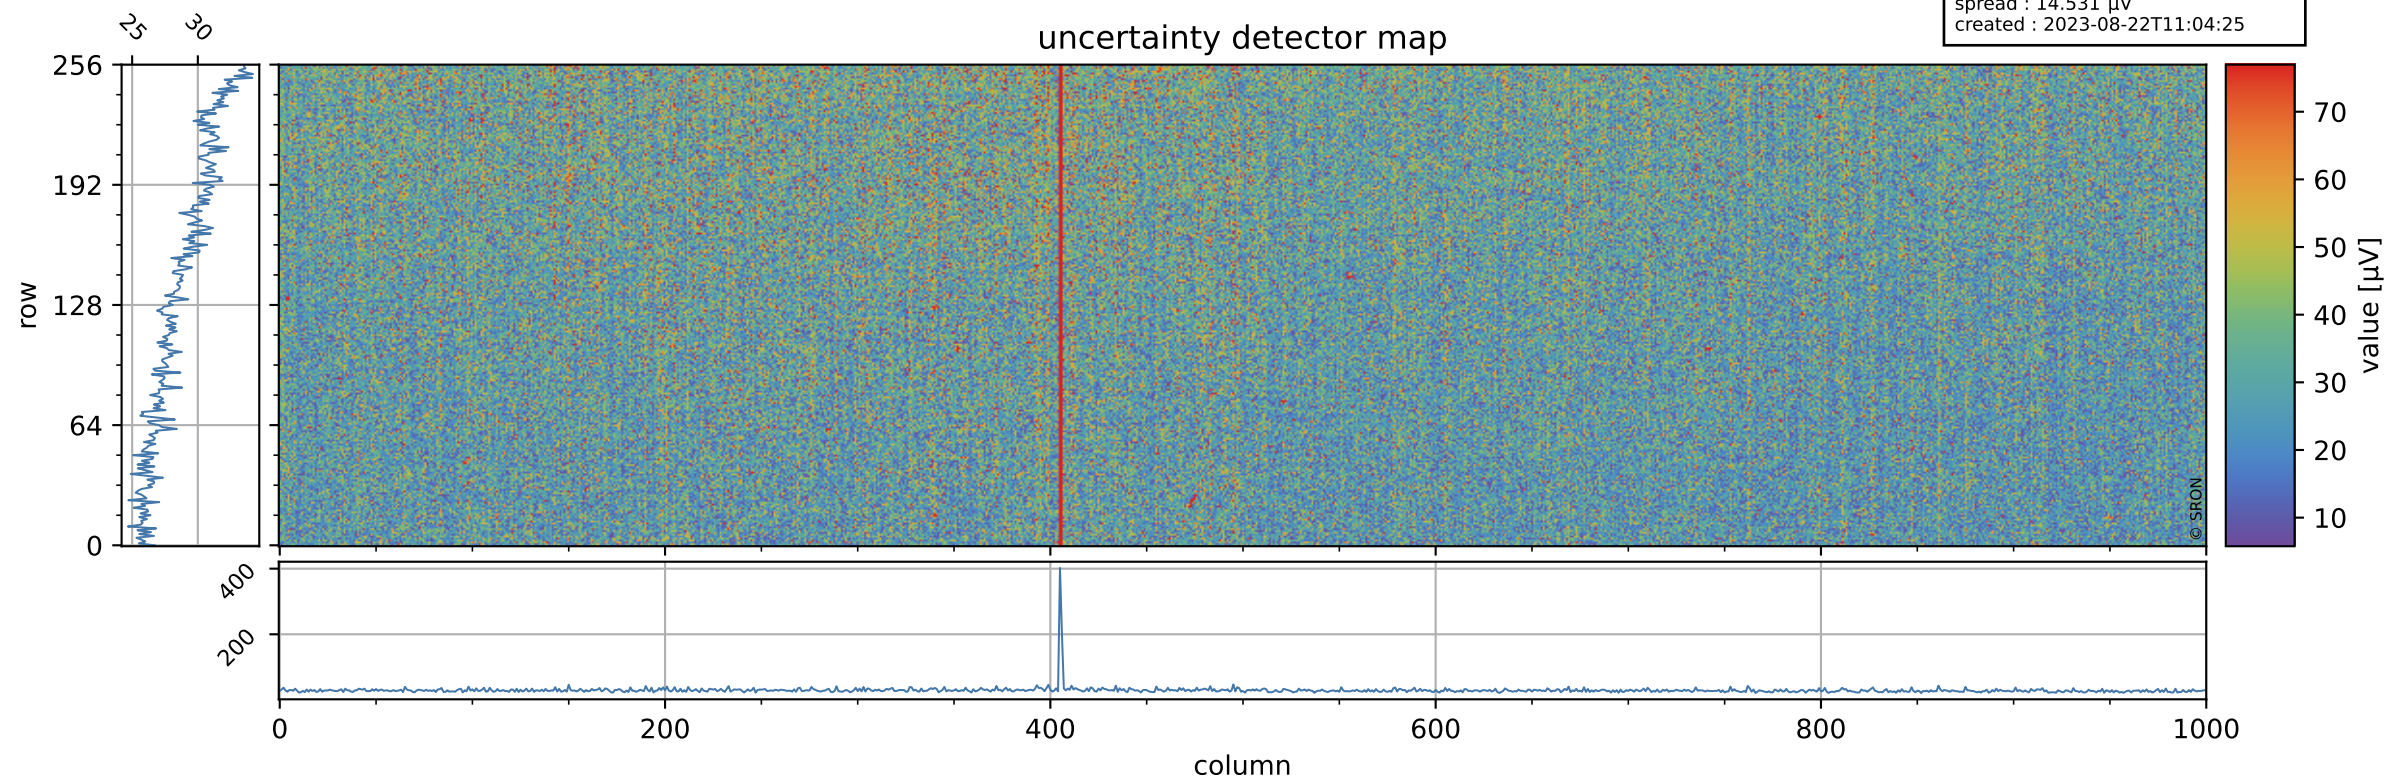

Tropomi SWIR offset (beta nominal)

orbits : 18 in [9847, 9892]
coverage : 2019-09-07 / 2019-09-10
median : 0.52589 V
spread : 0.035914 V
created : 2023-08-22T11:04:25

value detector map

Tropomi SWIR offset (beta nominal)

orbits : 18 in [9847, 9892]
coverage : 2019-09-07 / 2019-09-10
median : 28.927 μV
spread : 14.531 μV
created : 2023-08-22T11:04:25

Tropomi SWIR offset (beta nominal)

orbits : 18 in [9847, 9892]
coverage : 2019-09-07 / 2019-09-10
median : -0.1302 mV
spread : 0.35883 mV
created : 2023-08-22T11:04:25

value compared with SWIR offset CKD

Tropomi SWIR offset (beta nominal) ground-tracks of Sentinel-5P

orbits : 18 in [9847, 9892]
coverage : 2019-09-07 / 2019-09-10
created : 2023-08-22T11:04:26

Tropomi SWIR offset (beta nominal)

orbits : [1867, 9892]
coverage : 2018-02-20 / 2019-09-10
created : 2023-08-22T11:04:26

trend of detector median & temperatures