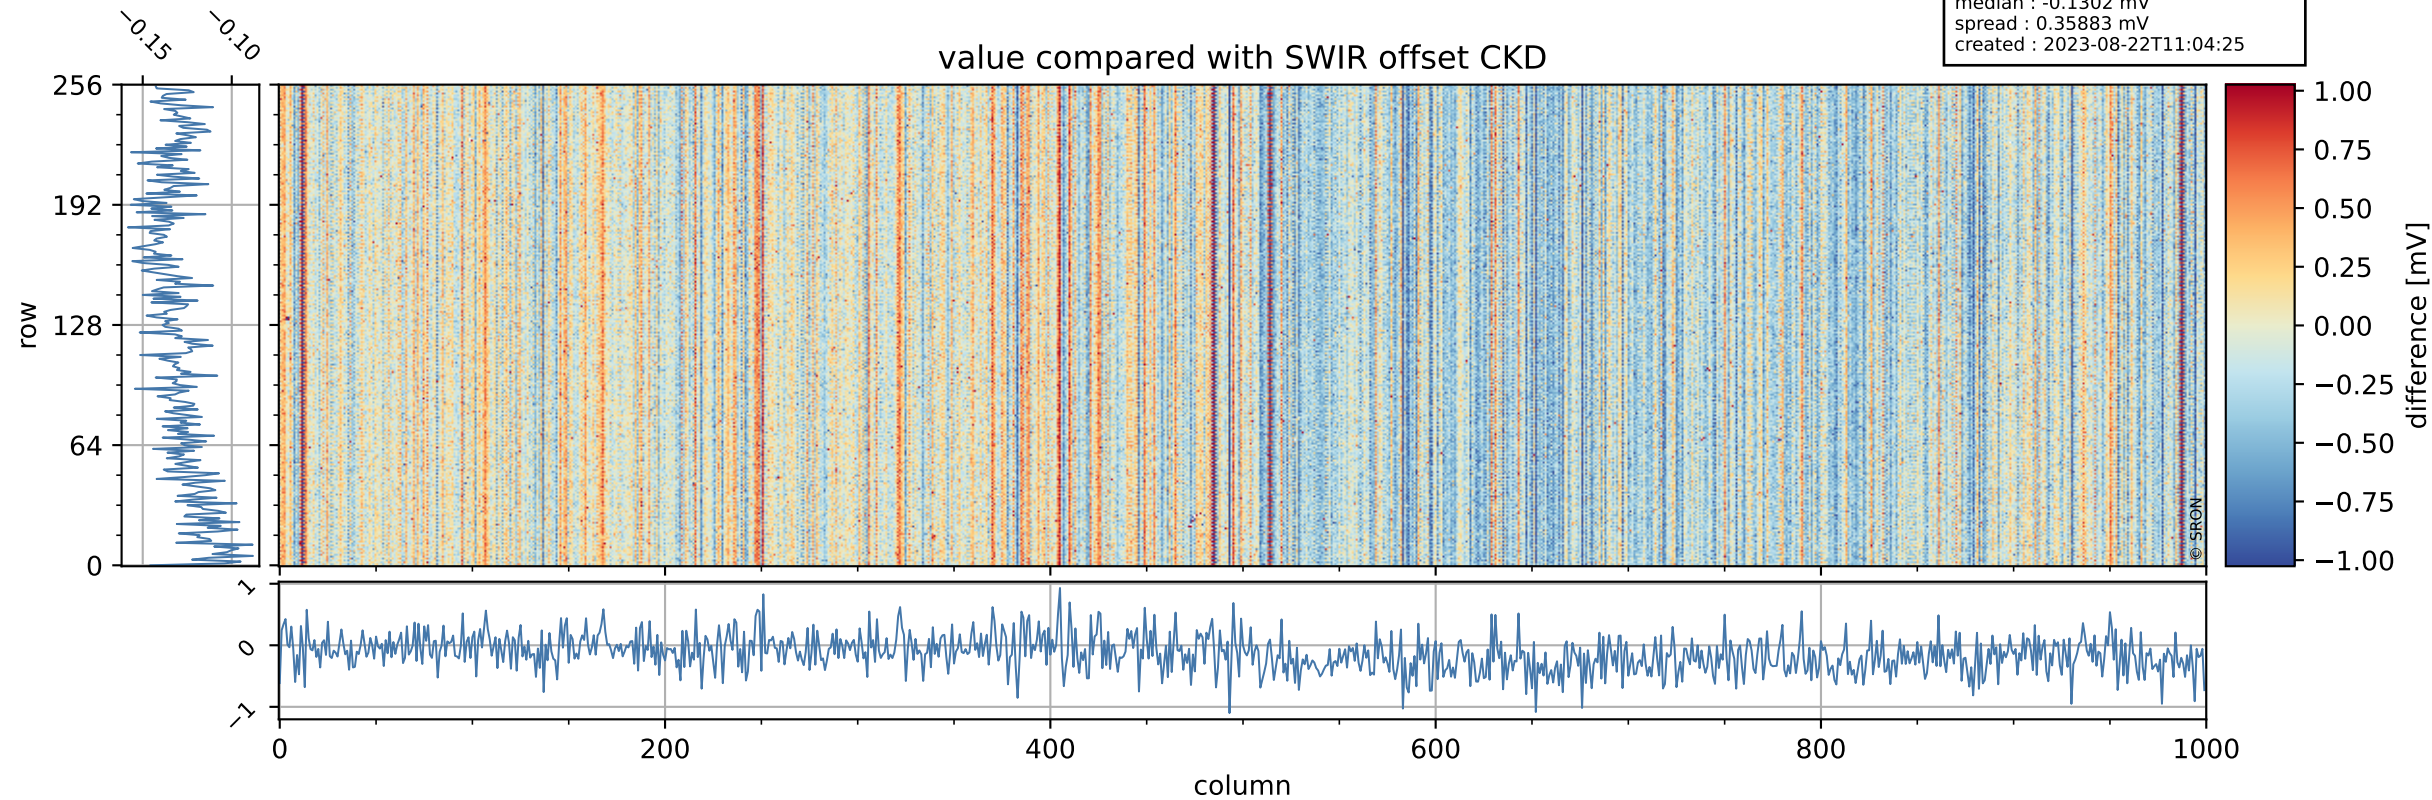

Tropomi SWIR offset (beta nominal)

orbits : 18 in [9847, 9892]
coverage : 2019-09-07 / 2019-09-10
median : 0.52589 V
spread : 0.035914 V
created : 2023-08-22T11:04:25

value detector map

Tropomi SWIR offset (beta nominal)

orbits : 18 in [9847, 9892]
coverage : 2019-09-07 / 2019-09-10
median : 28.927 μV
spread : 14.531 μV
created : 2023-08-22T11:04:25

Tropomi SWIR offset (beta nominal)

orbits : 18 in [9847, 9892]
coverage : 2019-09-07 / 2019-09-10
median : -0.1302 mV
spread : 0.35883 mV
created : 2023-08-22T11:04:25

value compared with SWIR offset CKD

Tropomi SWIR offset (beta nominal) ground-tracks of Sentinel-5P

orbits : 18 in [9847, 9892]
coverage : 2019-09-07 / 2019-09-10
created : 2023-08-22T11:04:26

Tropomi SWIR offset (beta nominal)

orbits : [1867, 9892]
coverage : 2018-02-20 / 2019-09-10
created : 2023-08-22T11:04:26

trend of detector median & temperatures