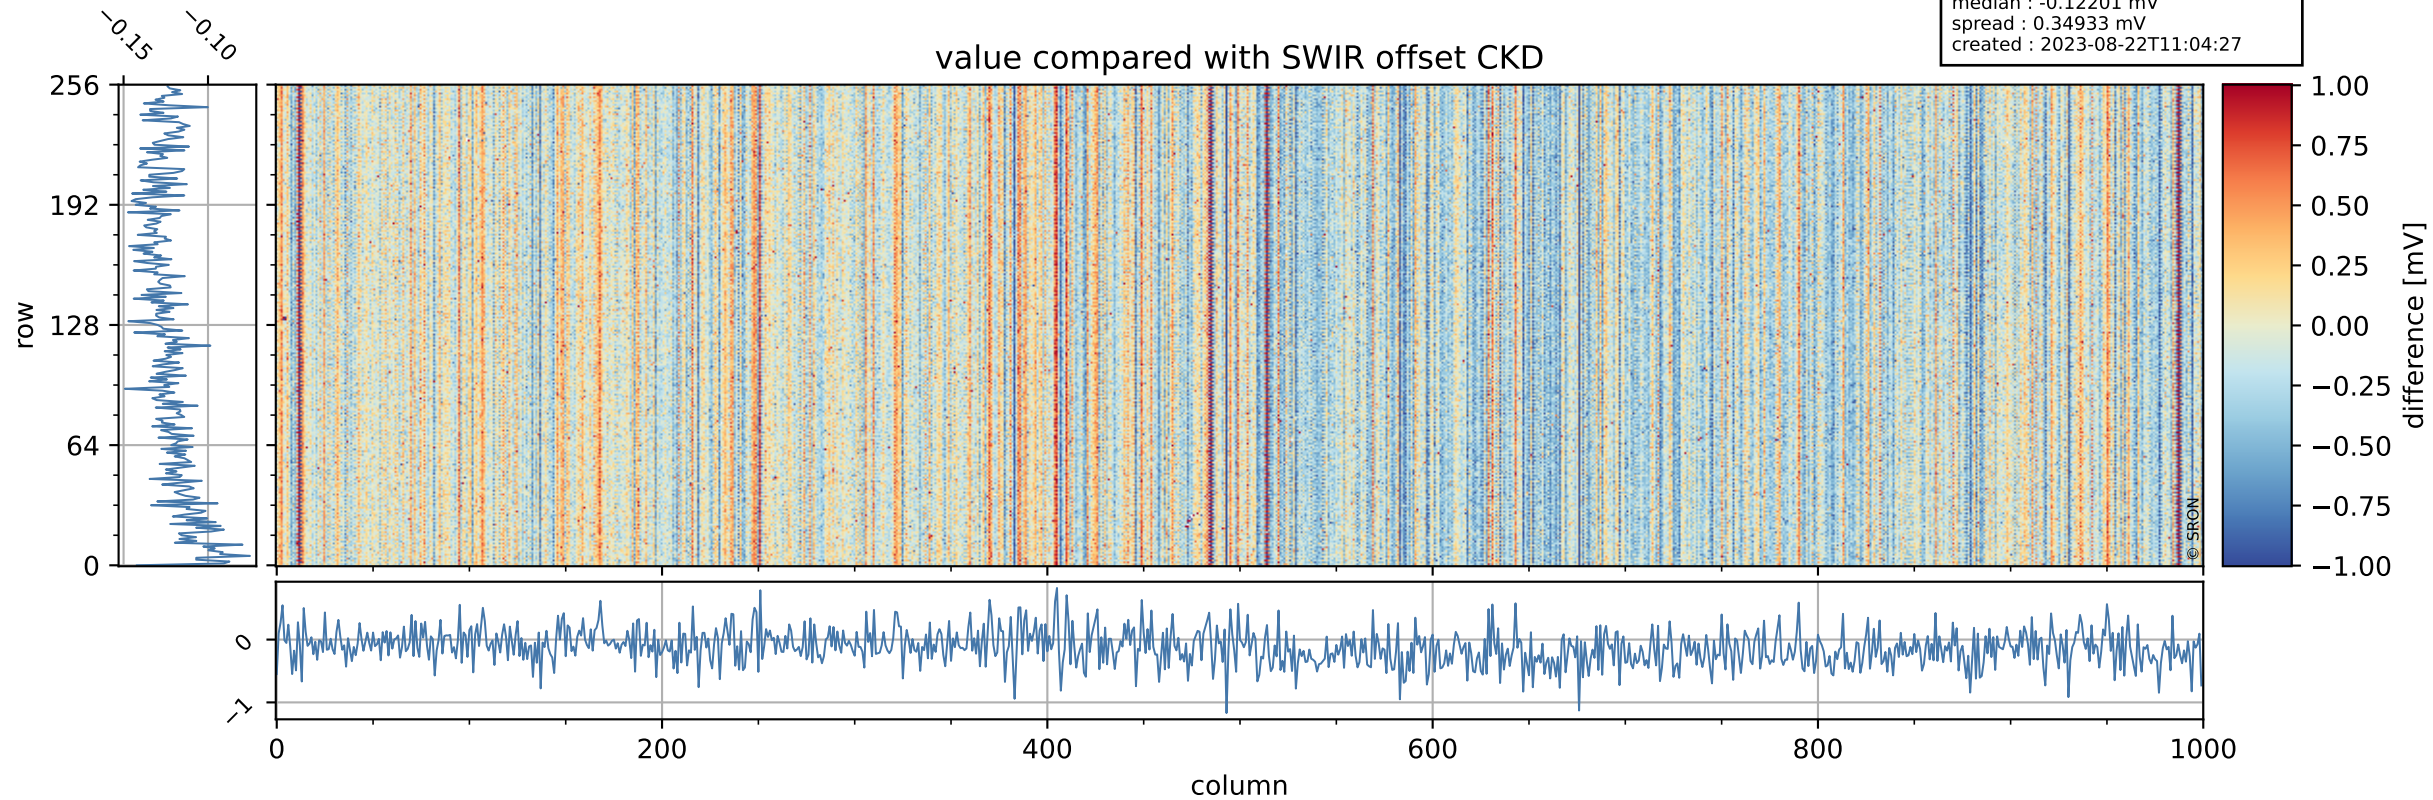

Tropomi SWIR offset (beta nominal)

orbits : 20 in [9892, 9937]
coverage : 2019-09-10 / 2019-09-13
median : 0.5259 V
spread : 0.035914 V
created : 2023-08-22T11:04:27

value detector map

Tropomi SWIR offset (beta nominal)

orbits : 20 in [9892, 9937]
coverage : 2019-09-10 / 2019-09-13
median : 33.015 μV
spread : 16.974 μV
created : 2023-08-22T11:04:27

Tropomi SWIR offset (beta nominal)

orbits : 20 in [9892, 9937]
coverage : 2019-09-10 / 2019-09-13
median : -0.12201 mV
spread : 0.34933 mV
created : 2023-08-22T11:04:27

value compared with SWIR offset CKD

Tropomi SWIR offset (beta nominal) ground-tracks of Sentinel-5P

orbits : 20 in [9892, 9937]
coverage : 2019-09-10 / 2019-09-13
created : 2023-08-22T11:04:27

Tropomi SWIR offset (beta nominal)

orbits : [1867, 9937]
coverage : 2018-02-20 / 2019-09-13
created : 2023-08-22T11:04:28

trend of detector median & temperatures