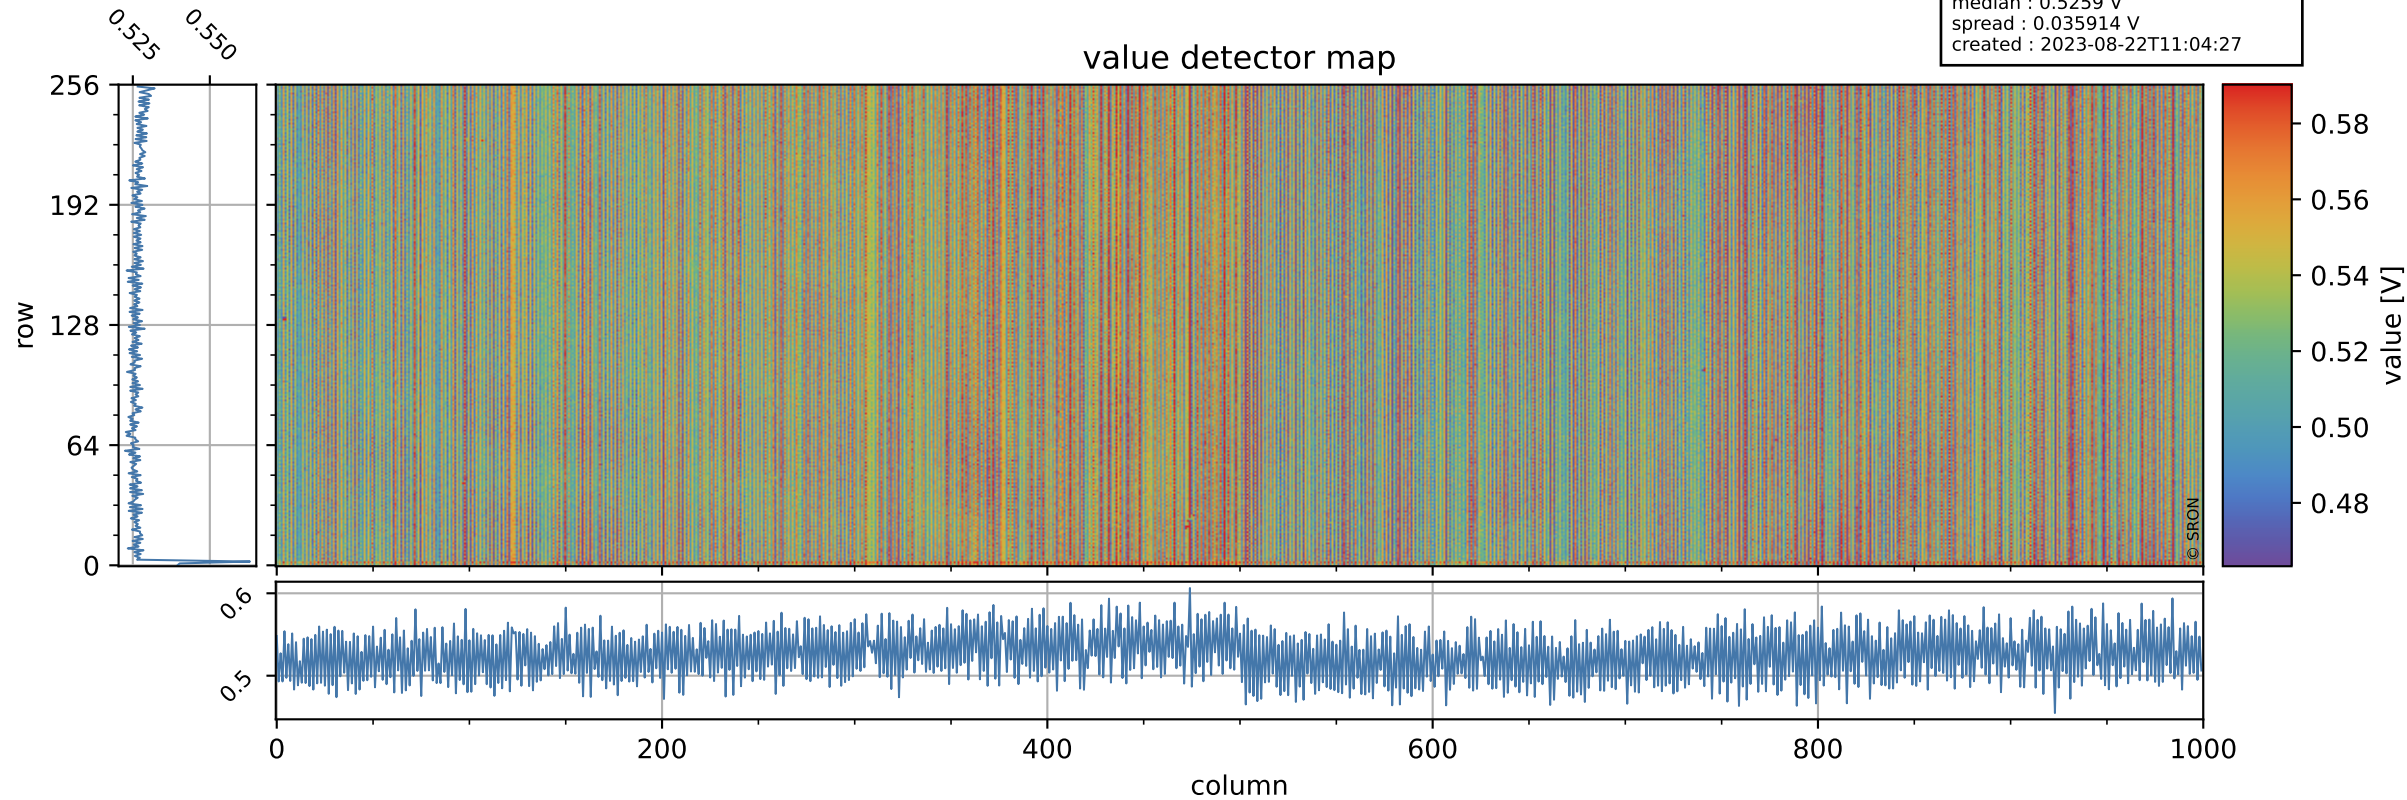

Tropomi SWIR offset (beta nominal)

orbits : 20 in [9892, 9937]
coverage : 2019-09-10 / 2019-09-13
median : 0.5259 V
spread : 0.035914 V
created : 2023-08-22T11:04:27

value detector map

Tropomi SWIR offset (beta nominal)

orbits : 20 in [9892, 9937]
coverage : 2019-09-10 / 2019-09-13
median : 33.015 μV
spread : 16.974 μV
created : 2023-08-22T11:04:27

Tropomi SWIR offset (beta nominal)

orbits : 20 in [9892, 9937]
coverage : 2019-09-10 / 2019-09-13
median : -0.12201 mV
spread : 0.34933 mV
created : 2023-08-22T11:04:27

value compared with SWIR offset CKD

Tropomi SWIR offset (beta nominal) ground-tracks of Sentinel-5P

orbits : 20 in [9892, 9937]
coverage : 2019-09-10 / 2019-09-13
created : 2023-08-22T11:04:27

Tropomi SWIR offset (beta nominal)

orbits : [1867, 9937]
coverage : 2018-02-20 / 2019-09-13
created : 2023-08-22T11:04:28

trend of detector median & temperatures