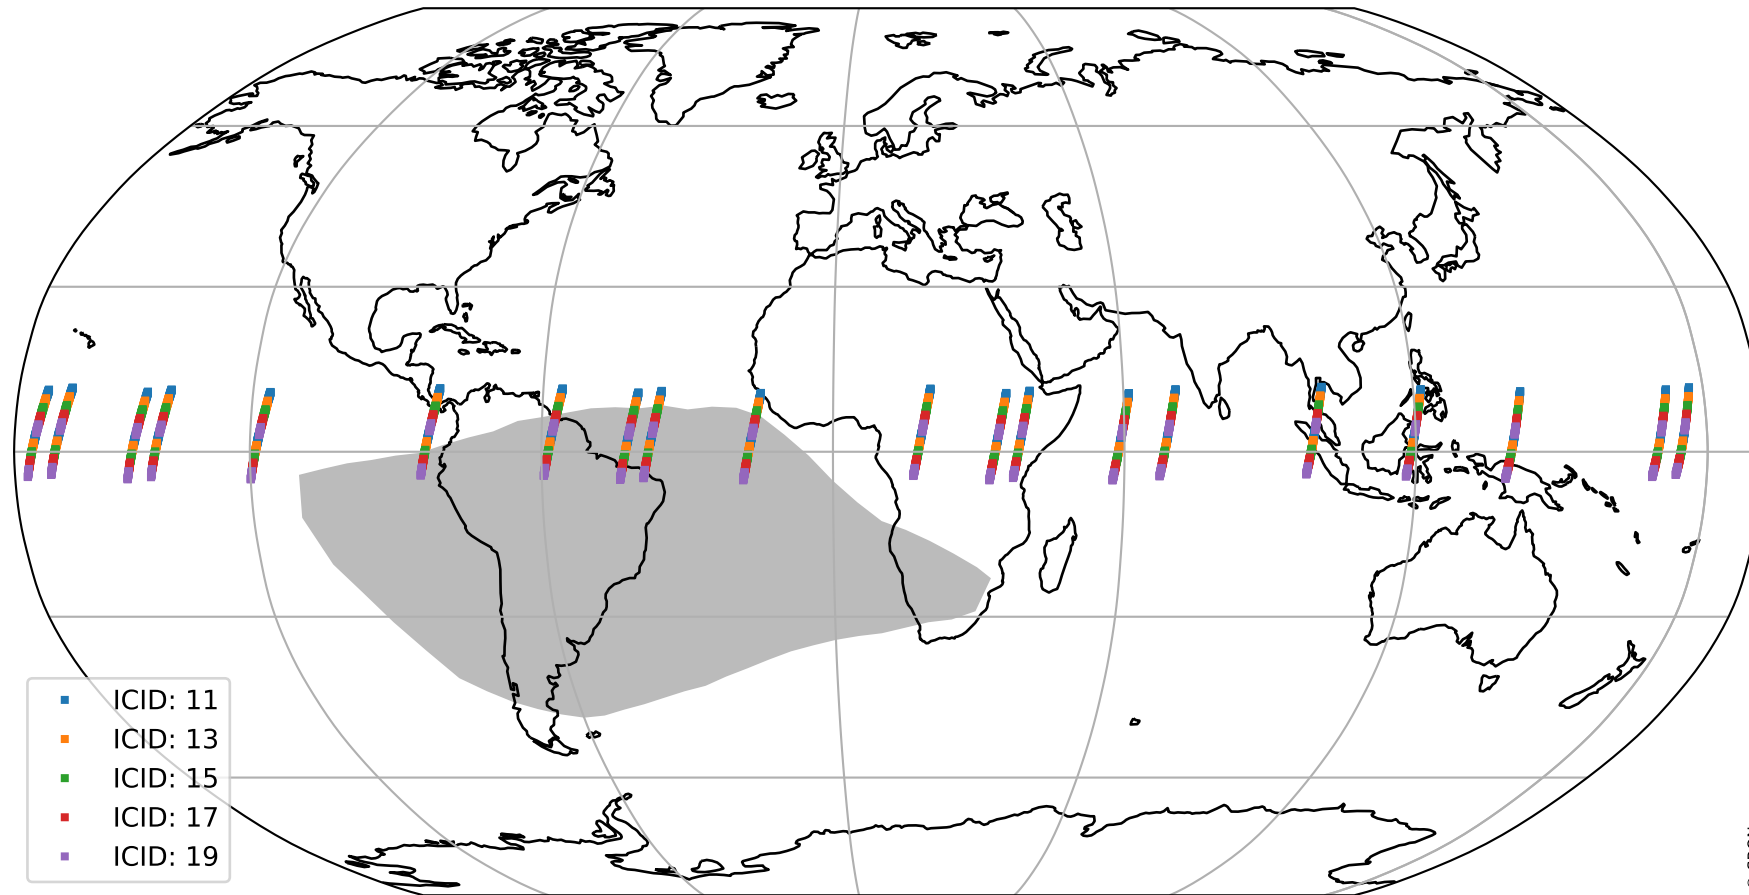

Tropomi SWIR offset (beta nominal)

orbits : 20 in [9892, 9937]
coverage : 2019-09-10 / 2019-09-13
median : 0.5259 V
spread : 0.035914 V
created : 2023-08-22T11:04:27

value detector map

Tropomi SWIR offset (beta nominal)

orbits : 20 in [9892, 9937]
coverage : 2019-09-10 / 2019-09-13
median : 33.015 μV
spread : 16.974 μV
created : 2023-08-22T11:04:27

Tropomi SWIR offset (beta nominal)

orbits : 20 in [9892, 9937]
coverage : 2019-09-10 / 2019-09-13
median : -0.12201 mV
spread : 0.34933 mV
created : 2023-08-22T11:04:27

value compared with SWIR offset CKD

Tropomi SWIR offset (beta nominal) ground-tracks of Sentinel-5P

orbits : 20 in [9892, 9937]
coverage : 2019-09-10 / 2019-09-13
created : 2023-08-22T11:04:27

Tropomi SWIR offset (beta nominal)

orbits : [1867, 9937]
coverage : 2018-02-20 / 2019-09-13
created : 2023-08-22T11:04:28

trend of detector median & temperatures