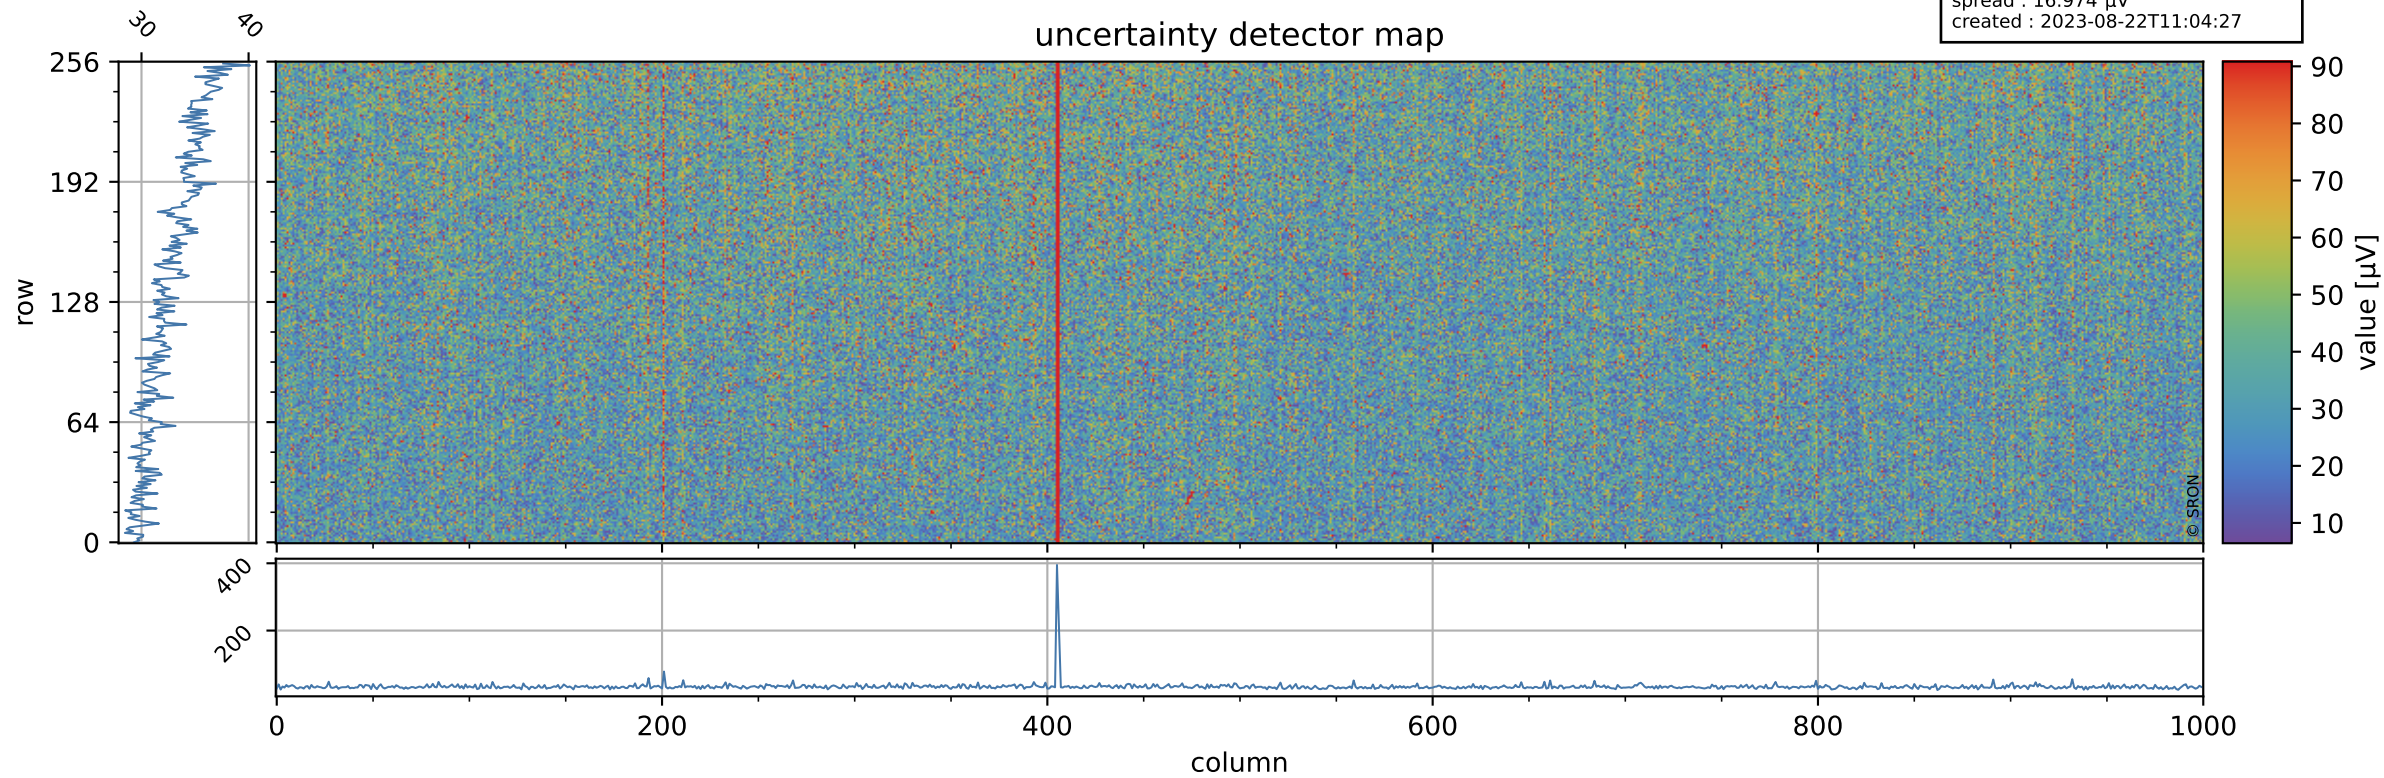

Tropomi SWIR offset (beta nominal)

orbits : 20 in [9892, 9937]
coverage : 2019-09-10 / 2019-09-13
median : 0.5259 V
spread : 0.035914 V
created : 2023-08-22T11:04:27

value detector map

Tropomi SWIR offset (beta nominal)

orbits : 20 in [9892, 9937]
coverage : 2019-09-10 / 2019-09-13
median : 33.015 μV
spread : 16.974 μV
created : 2023-08-22T11:04:27

Tropomi SWIR offset (beta nominal)

orbits : 20 in [9892, 9937]
coverage : 2019-09-10 / 2019-09-13
median : -0.12201 mV
spread : 0.34933 mV
created : 2023-08-22T11:04:27

value compared with SWIR offset CKD

Tropomi SWIR offset (beta nominal) ground-tracks of Sentinel-5P

orbits : 20 in [9892, 9937]
coverage : 2019-09-10 / 2019-09-13
created : 2023-08-22T11:04:27

Tropomi SWIR offset (beta nominal)

orbits : [1867, 9937]
coverage : 2018-02-20 / 2019-09-13
created : 2023-08-22T11:04:28

trend of detector median & temperatures