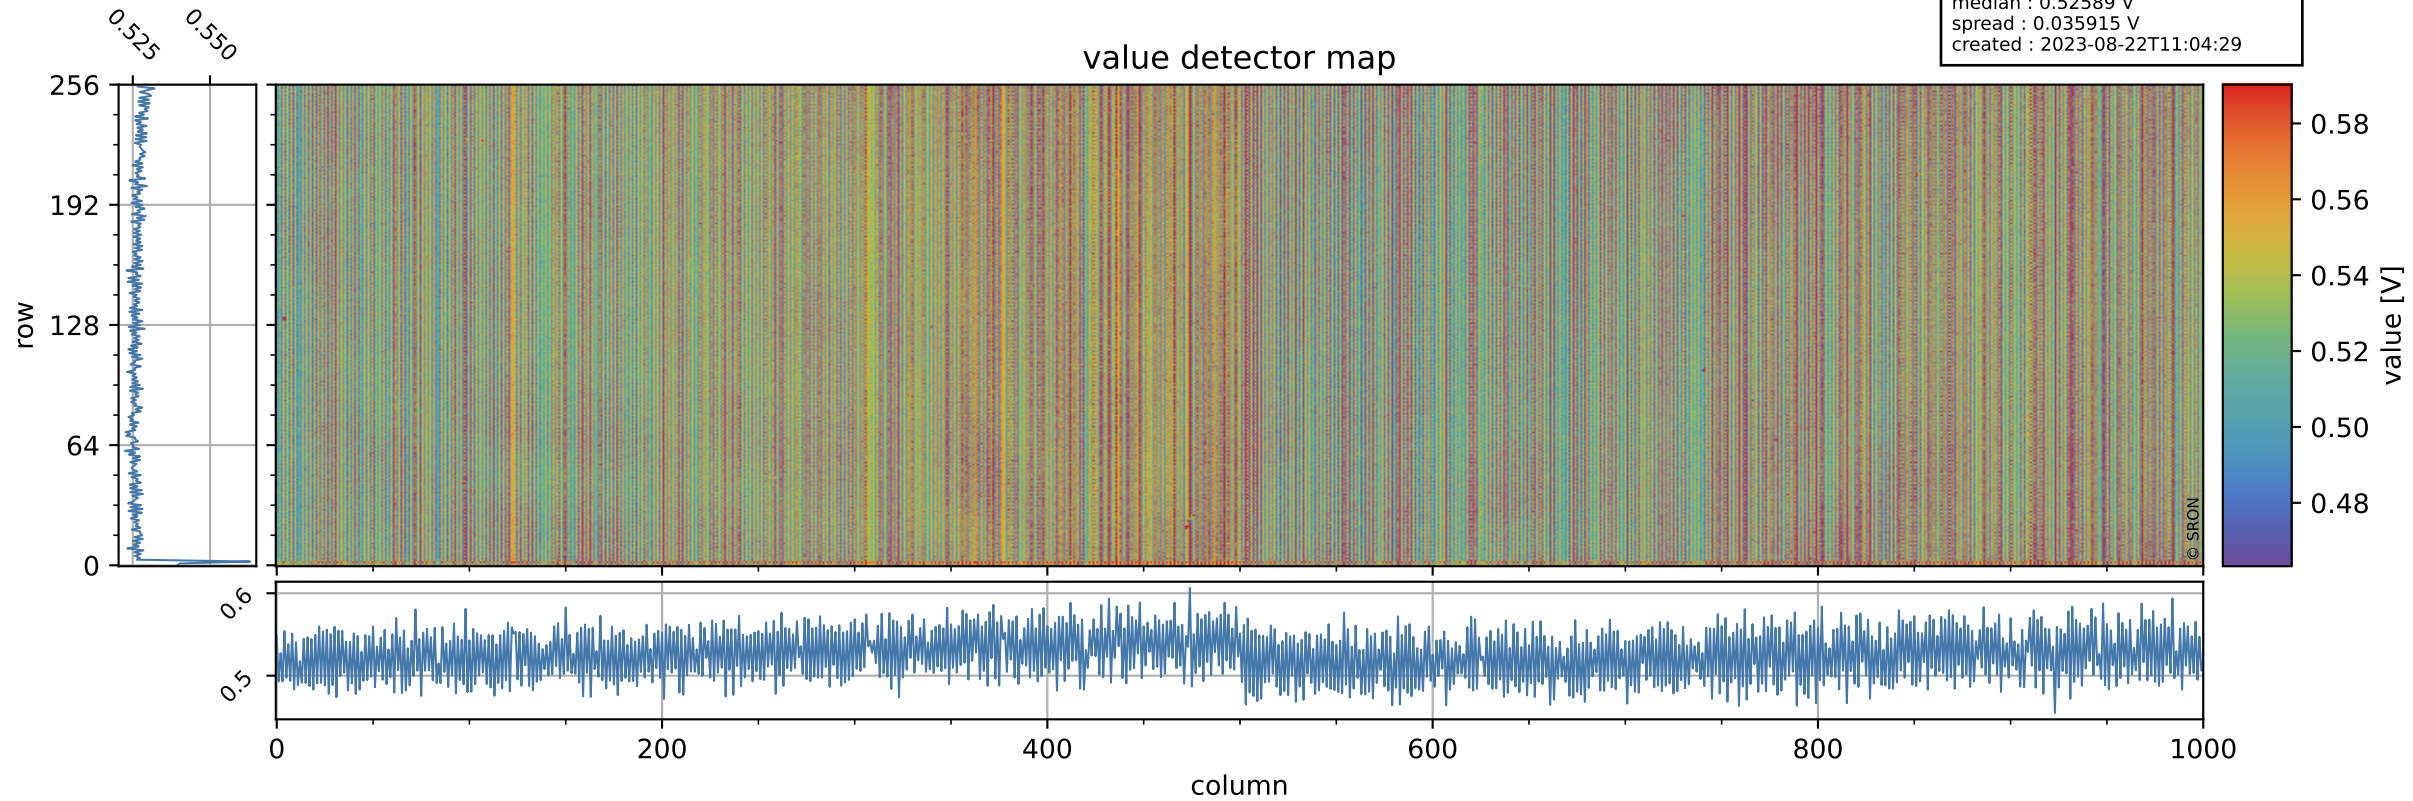

Tropomi SWIR offset (beta nominal)

orbits : 19 in [9937, 9982]
coverage : 2019-09-14 / 2019-09-17
median : 0.52589 V
spread : 0.035915 V
created : 2023-08-22T11:04:29

value detector map

Tropomi SWIR offset (beta nominal)

orbits : 19 in [9937, 9982]
coverage : 2019-09-14 / 2019-09-17
median : 30.01 μV
spread : 14.851 μV
created : 2023-08-22T11:04:29

Tropomi SWIR offset (beta nominal)

orbits : 19 in [9937, 9982]
coverage : 2019-09-14 / 2019-09-17
median : -0.13107 mV
spread : 0.35349 mV
created : 2023-08-22T11:04:29

value compared with SWIR offset CKD

Tropomi SWIR offset (beta nominal) ground-tracks of Sentinel-5P

orbits : 19 in [9937, 9982]
coverage : 2019-09-14 / 2019-09-17
created : 2023-08-22T11:04:30

Tropomi SWIR offset (beta nominal)

orbits : [1867, 9982]
coverage : 2018-02-20 / 2019-09-17
created : 2023-08-22T11:04:30

trend of detector median & temperatures