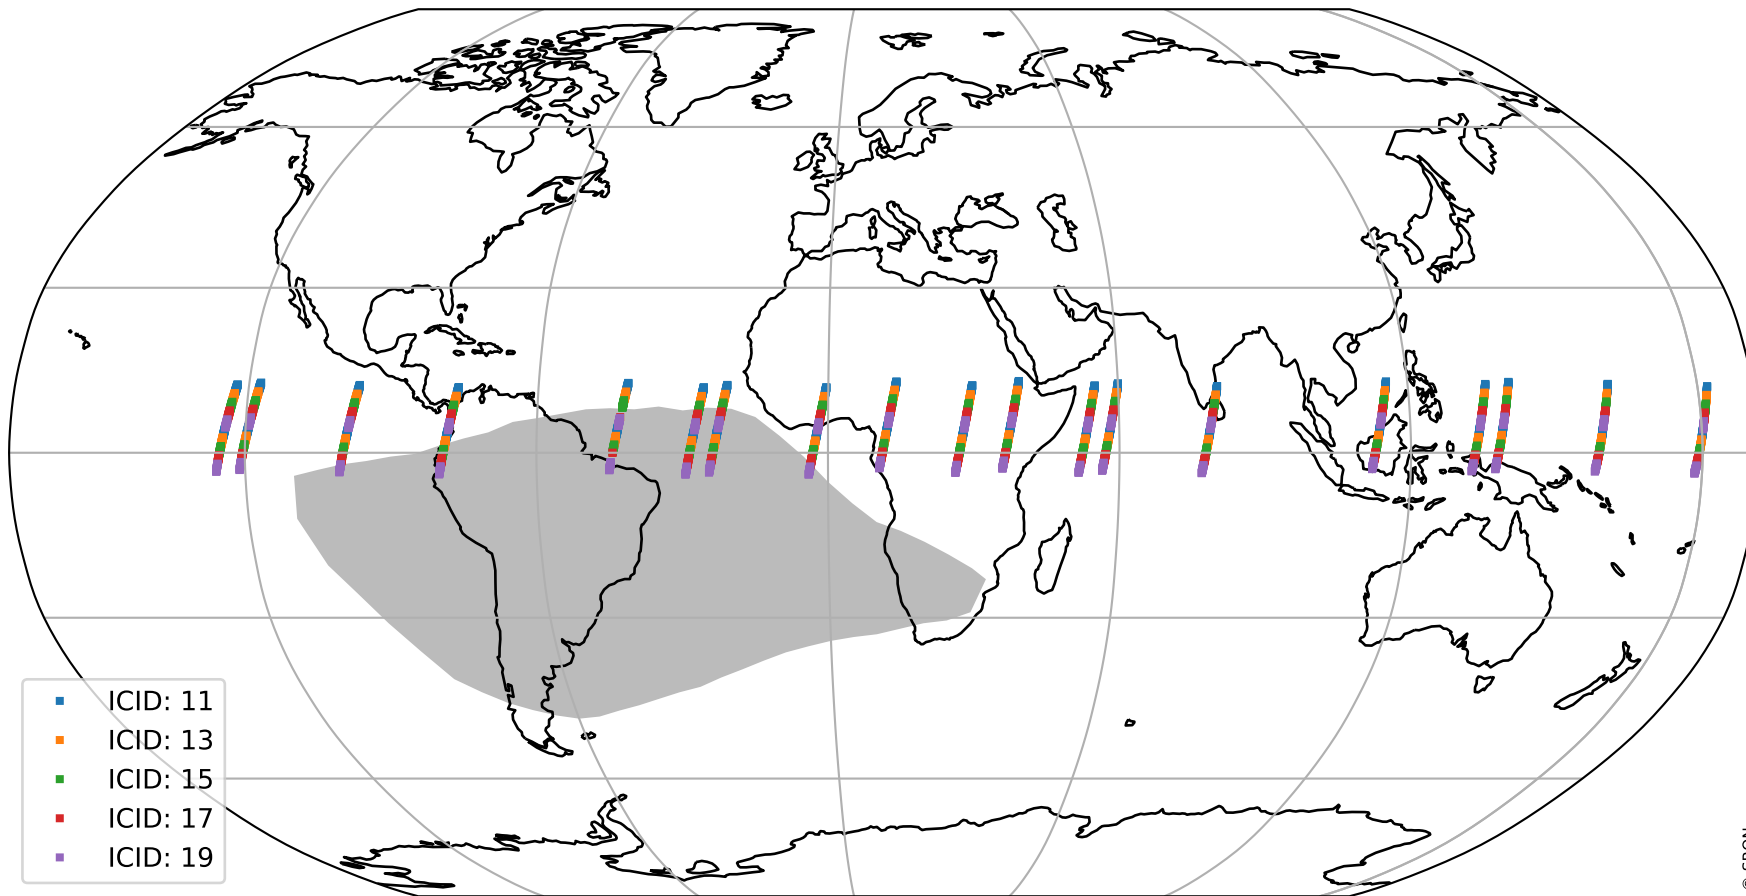

Tropomi SWIR offset (beta nominal)

orbits : 19 in [9937, 9982]
coverage : 2019-09-14 / 2019-09-17
median : 0.52589 V
spread : 0.035915 V
created : 2023-08-22T11:04:29

value detector map

Tropomi SWIR offset (beta nominal)

orbits : 19 in [9937, 9982]
coverage : 2019-09-14 / 2019-09-17
median : 30.01 μV
spread : 14.851 μV
created : 2023-08-22T11:04:29

Tropomi SWIR offset (beta nominal)

orbits : 19 in [9937, 9982]
coverage : 2019-09-14 / 2019-09-17
median : -0.13107 mV
spread : 0.35349 mV
created : 2023-08-22T11:04:29

value compared with SWIR offset CKD

Tropomi SWIR offset (beta nominal) ground-tracks of Sentinel-5P

orbits : 19 in [9937, 9982]
coverage : 2019-09-14 / 2019-09-17
created : 2023-08-22T11:04:30

Tropomi SWIR offset (beta nominal)

orbits : [1867, 9982]
coverage : 2018-02-20 / 2019-09-17
created : 2023-08-22T11:04:30

trend of detector median & temperatures