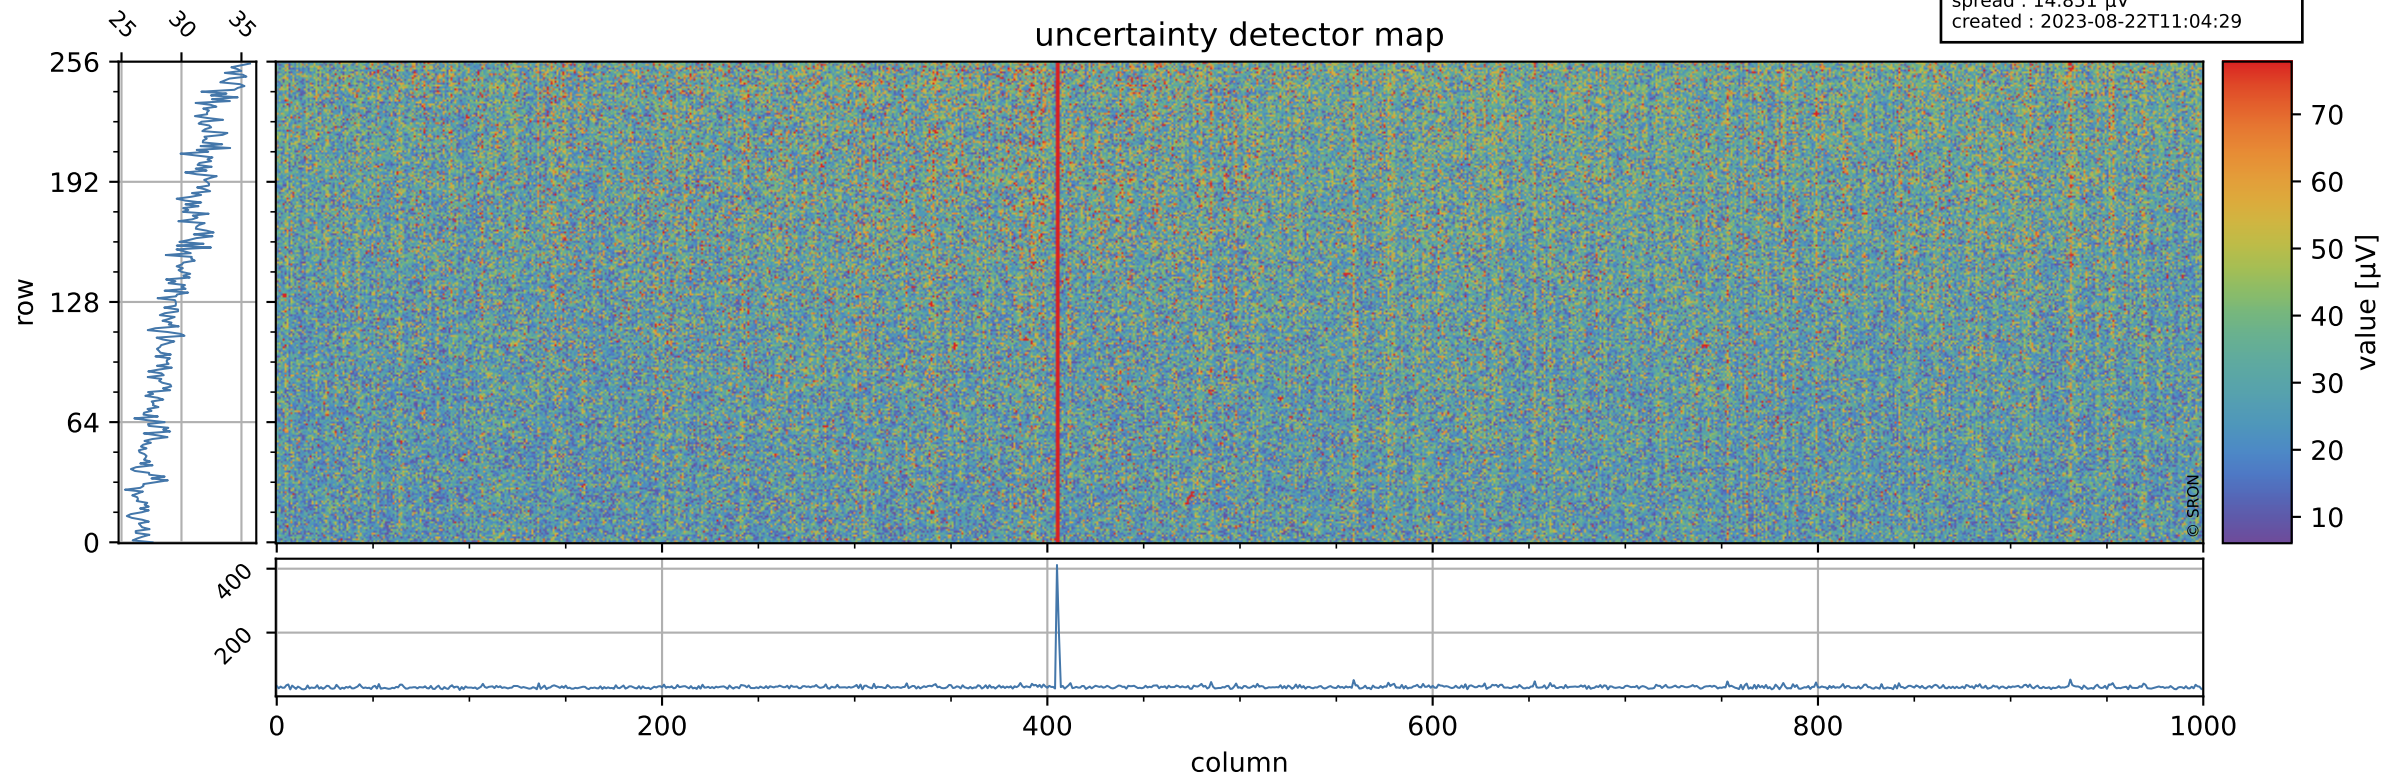

Tropomi SWIR offset (beta nominal)

orbits : 19 in [9937, 9982]
coverage : 2019-09-14 / 2019-09-17
median : 0.52589 V
spread : 0.035915 V
created : 2023-08-22T11:04:29

value detector map

Tropomi SWIR offset (beta nominal)

orbits : 19 in [9937, 9982]
coverage : 2019-09-14 / 2019-09-17
median : 30.01 μV
spread : 14.851 μV
created : 2023-08-22T11:04:29

Tropomi SWIR offset (beta nominal)

orbits : 19 in [9937, 9982]
coverage : 2019-09-14 / 2019-09-17
median : -0.13107 mV
spread : 0.35349 mV
created : 2023-08-22T11:04:29

value compared with SWIR offset CKD

Tropomi SWIR offset (beta nominal) ground-tracks of Sentinel-5P

orbits : 19 in [9937, 9982]
coverage : 2019-09-14 / 2019-09-17
created : 2023-08-22T11:04:30

Tropomi SWIR offset (beta nominal)

orbits : [1867, 9982]
coverage : 2018-02-20 / 2019-09-17
created : 2023-08-22T11:04:30

trend of detector median & temperatures