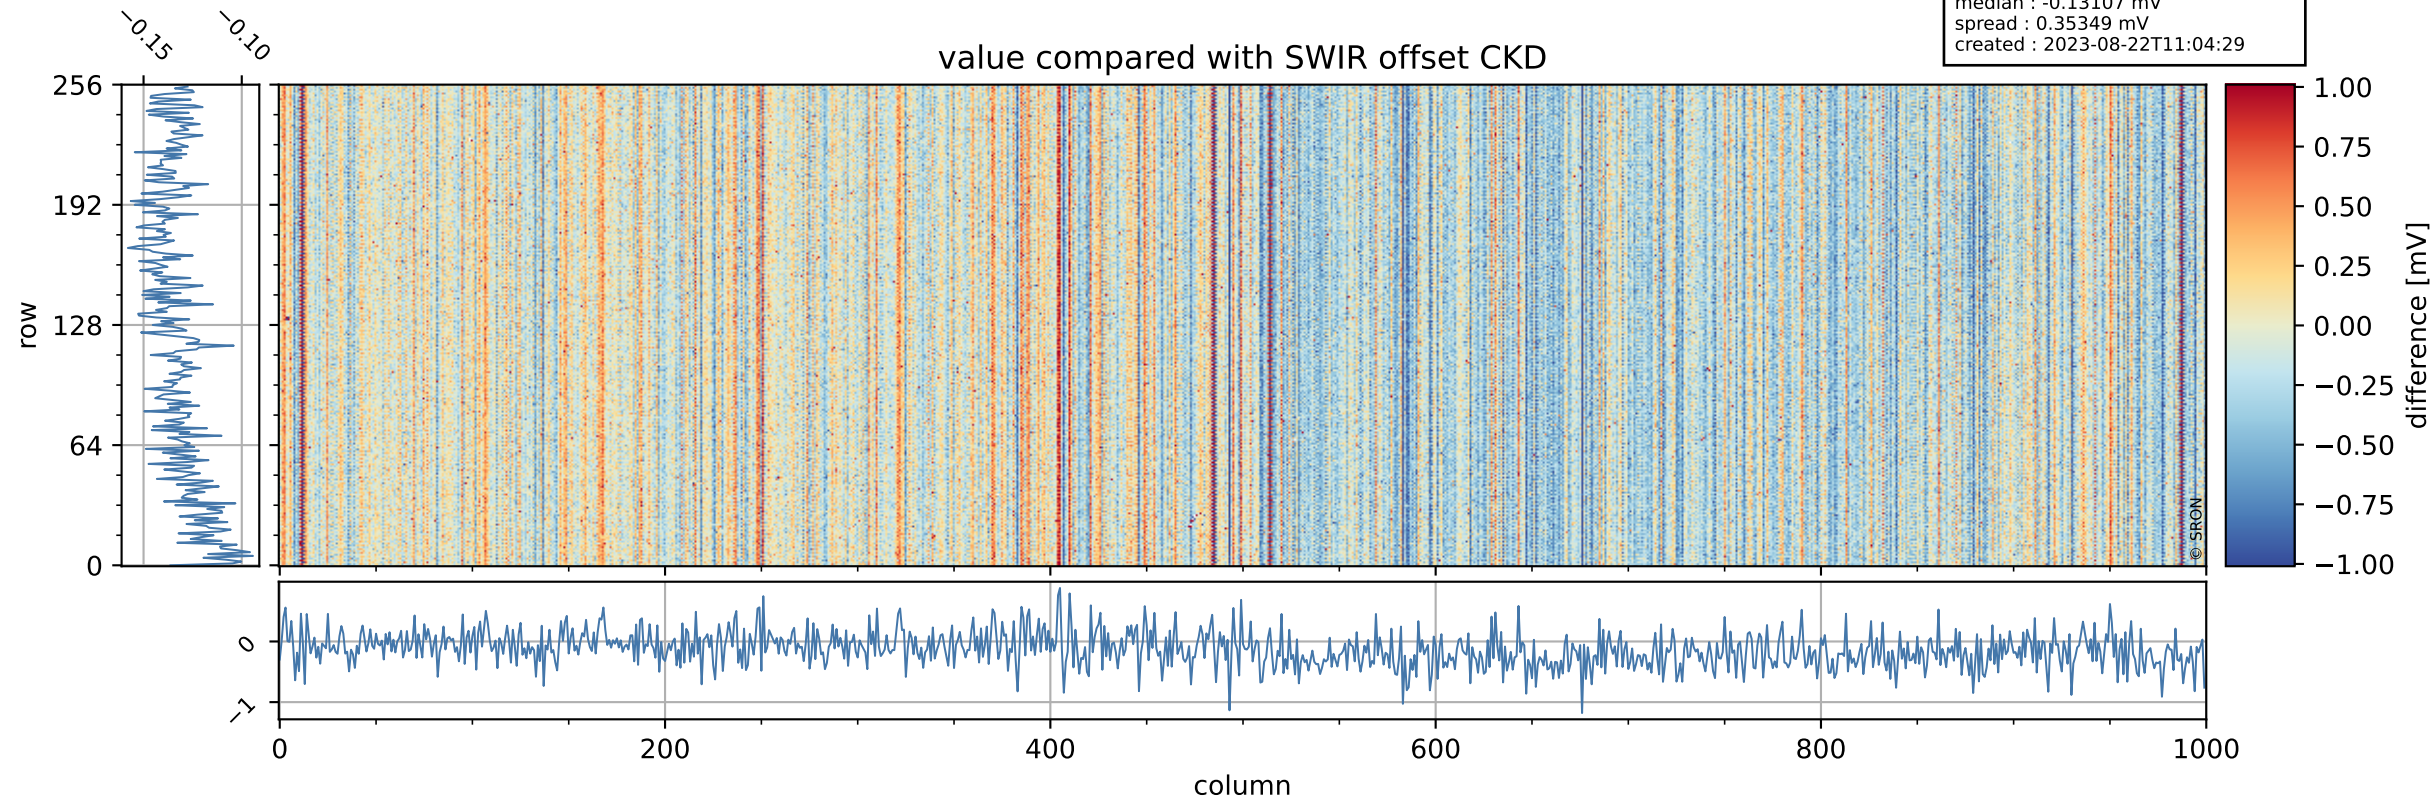

Tropomi SWIR offset (beta nominal)

orbits : 19 in [9937, 9982]
coverage : 2019-09-14 / 2019-09-17
median : 0.52589 V
spread : 0.035915 V
created : 2023-08-22T11:04:29

value detector map

Tropomi SWIR offset (beta nominal)

orbits : 19 in [9937, 9982]
coverage : 2019-09-14 / 2019-09-17
median : 30.01 μV
spread : 14.851 μV
created : 2023-08-22T11:04:29

Tropomi SWIR offset (beta nominal)

orbits : 19 in [9937, 9982]
coverage : 2019-09-14 / 2019-09-17
median : -0.13107 mV
spread : 0.35349 mV
created : 2023-08-22T11:04:29

value compared with SWIR offset CKD

Tropomi SWIR offset (beta nominal) ground-tracks of Sentinel-5P

orbits : 19 in [9937, 9982]
coverage : 2019-09-14 / 2019-09-17
created : 2023-08-22T11:04:30

Tropomi SWIR offset (beta nominal)

orbits : [1867, 9982]
coverage : 2018-02-20 / 2019-09-17
created : 2023-08-22T11:04:30

trend of detector median & temperatures