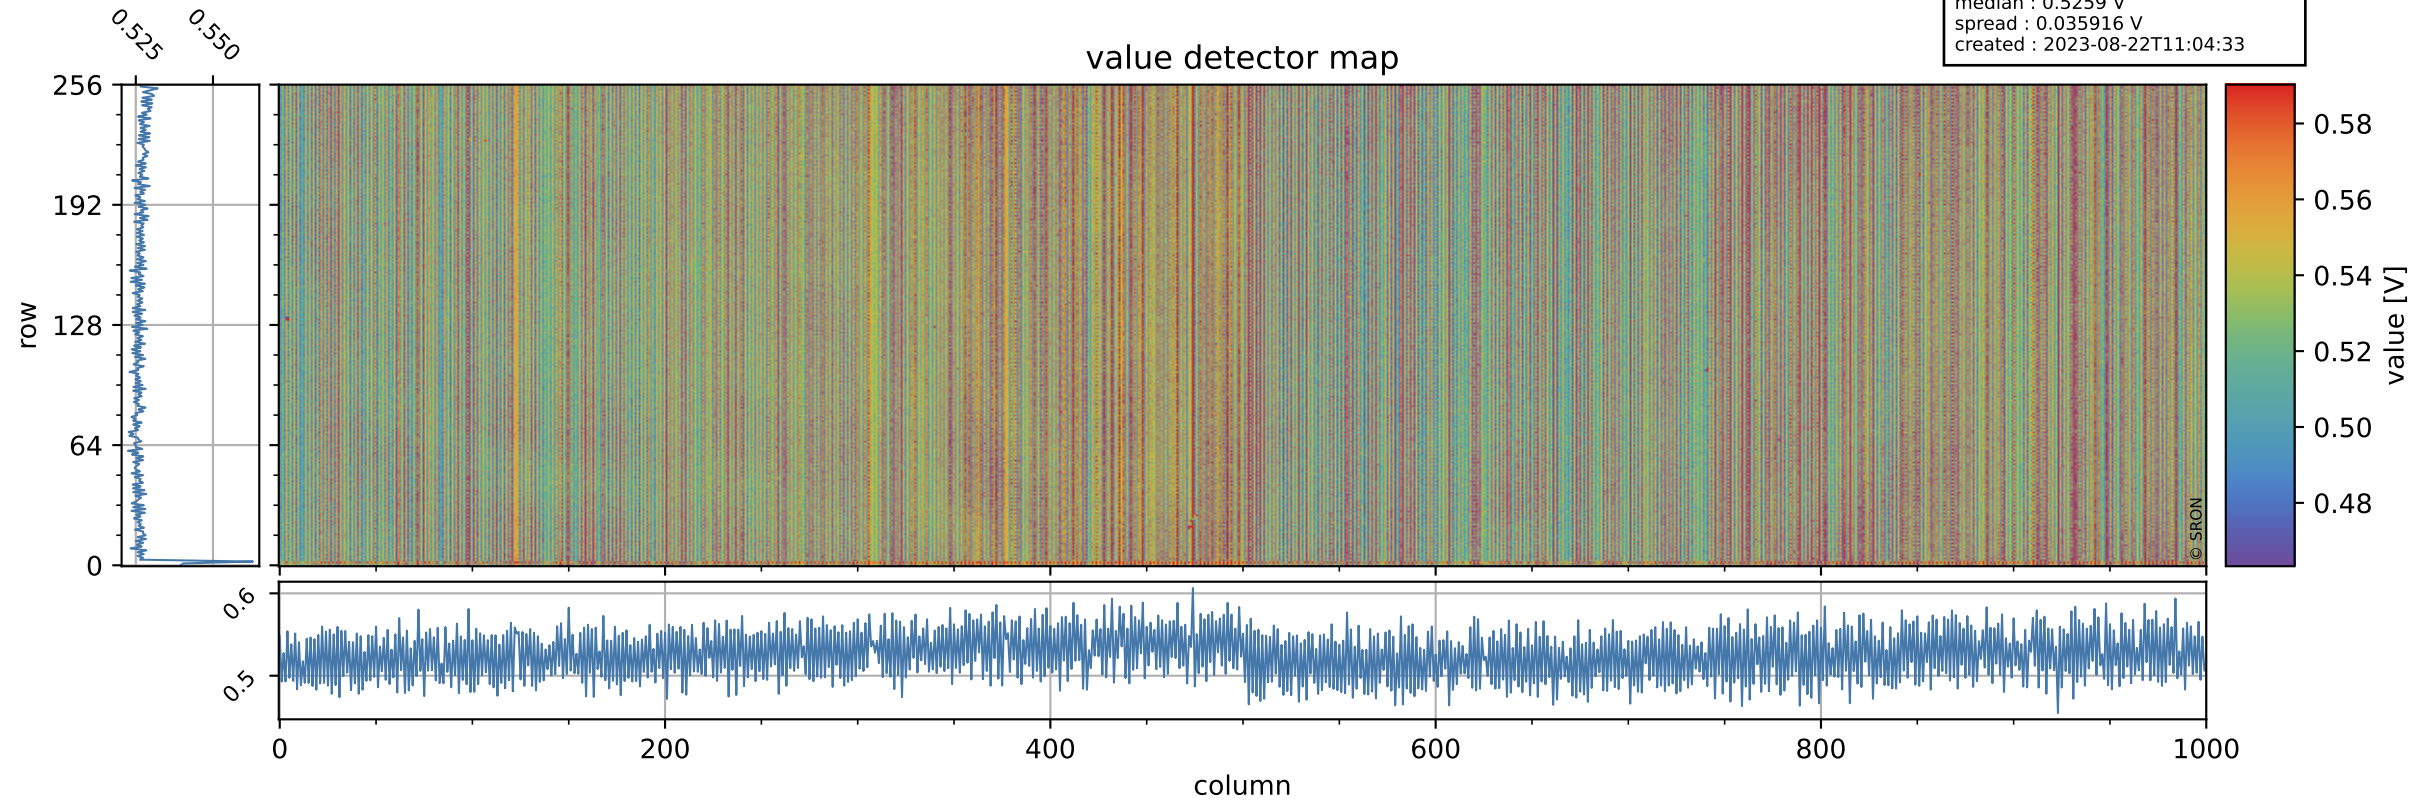

Tropomi SWIR offset (beta nominal)

orbits : 18 in [10027, 10072]
coverage : 2019-09-20 / 2019-09-23
median : 0.5259 V
spread : 0.035916 V
created : 2023-08-22T11:04:33

value detector map

Tropomi SWIR offset (beta nominal)

orbits : 18 in [10027, 10072]
coverage : 2019-09-20 / 2019-09-23
median : 29.606 μV
spread : 14.853 μV
created : 2023-08-22T11:04:33

Tropomi SWIR offset (beta nominal)

orbits : 18 in [10027, 10072]
coverage : 2019-09-20 / 2019-09-23
median : -0.11676 mV
spread : 0.3454 mV
created : 2023-08-22T11:04:33

value compared with SWIR offset CKD

Tropomi SWIR offset (beta nominal) ground-tracks of Sentinel-5P

orbits : 18 in [10027, 10072]
coverage : 2019-09-20 / 2019-09-23
created : 2023-08-22T11:04:33

Tropomi SWIR offset (beta nominal)

orbits : [1867, 10072]
coverage : 2018-02-20 / 2019-09-23
created : 2023-08-22T11:04:34

trend of detector median & temperatures