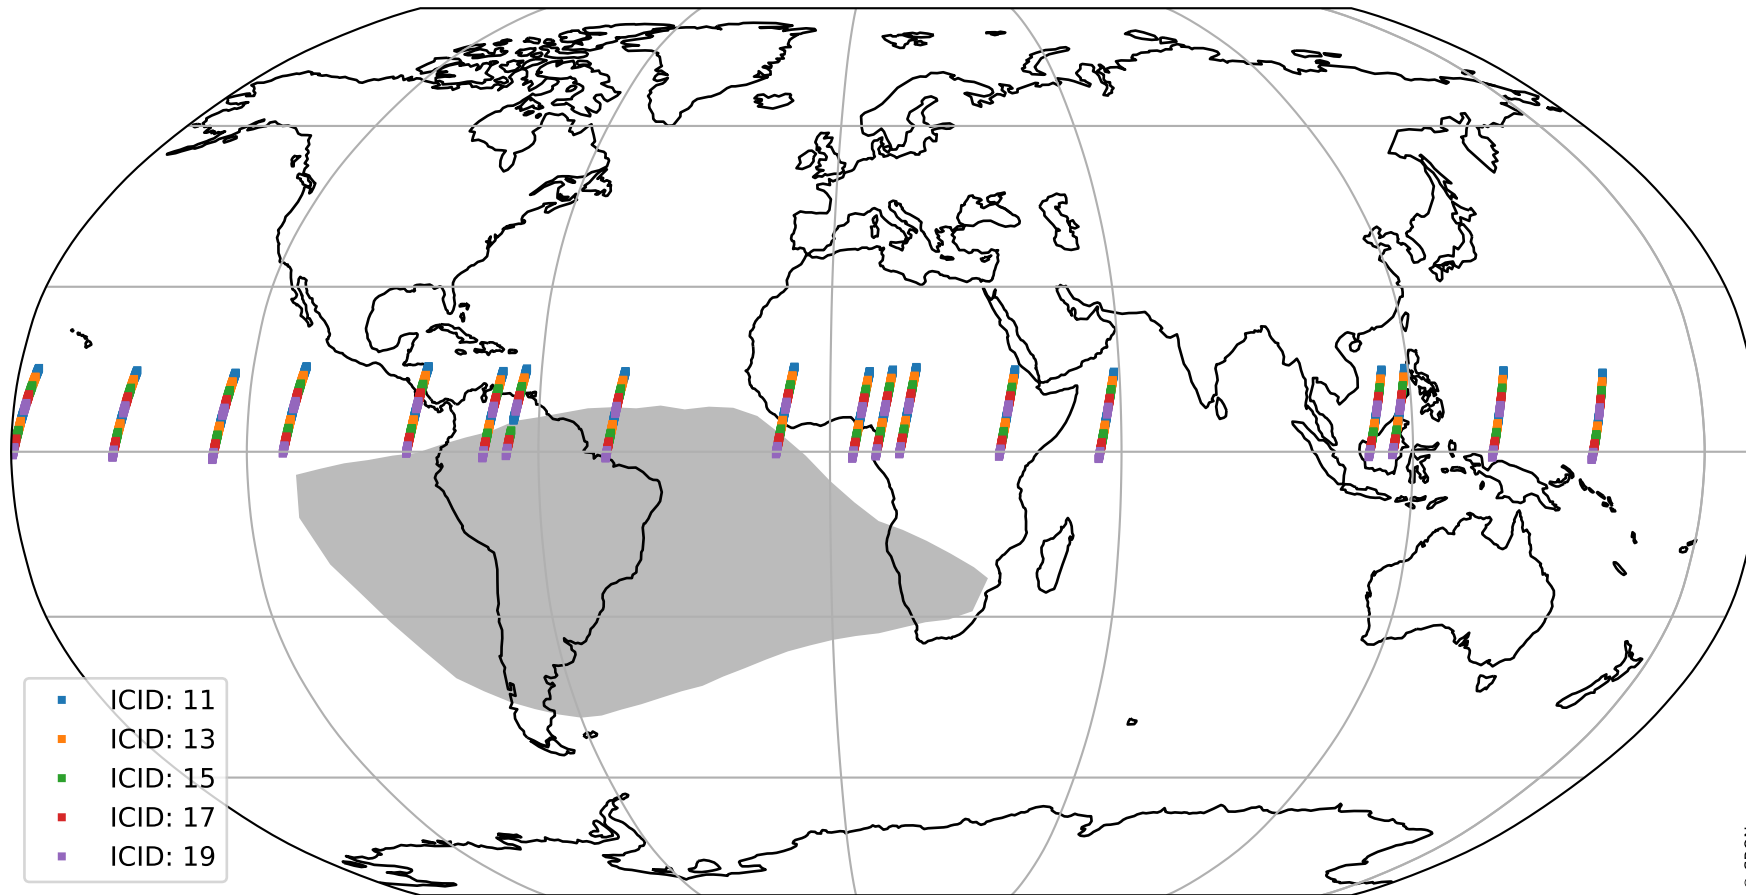

Tropomi SWIR offset (beta nominal)

orbits : 18 in [10027, 10072]
coverage : 2019-09-20 / 2019-09-23
median : 0.5259 V
spread : 0.035916 V
created : 2023-08-22T11:04:33

value detector map

Tropomi SWIR offset (beta nominal)

orbits : 18 in [10027, 10072]
coverage : 2019-09-20 / 2019-09-23
median : 29.606 μV
spread : 14.853 μV
created : 2023-08-22T11:04:33

Tropomi SWIR offset (beta nominal)

orbits : 18 in [10027, 10072]
coverage : 2019-09-20 / 2019-09-23
median : -0.11676 mV
spread : 0.3454 mV
created : 2023-08-22T11:04:33

value compared with SWIR offset CKD

Tropomi SWIR offset (beta nominal) ground-tracks of Sentinel-5P

orbits : 18 in [10027, 10072]
coverage : 2019-09-20 / 2019-09-23
created : 2023-08-22T11:04:33

Tropomi SWIR offset (beta nominal)

orbits : [1867, 10072]
coverage : 2018-02-20 / 2019-09-23
created : 2023-08-22T11:04:34

trend of detector median & temperatures