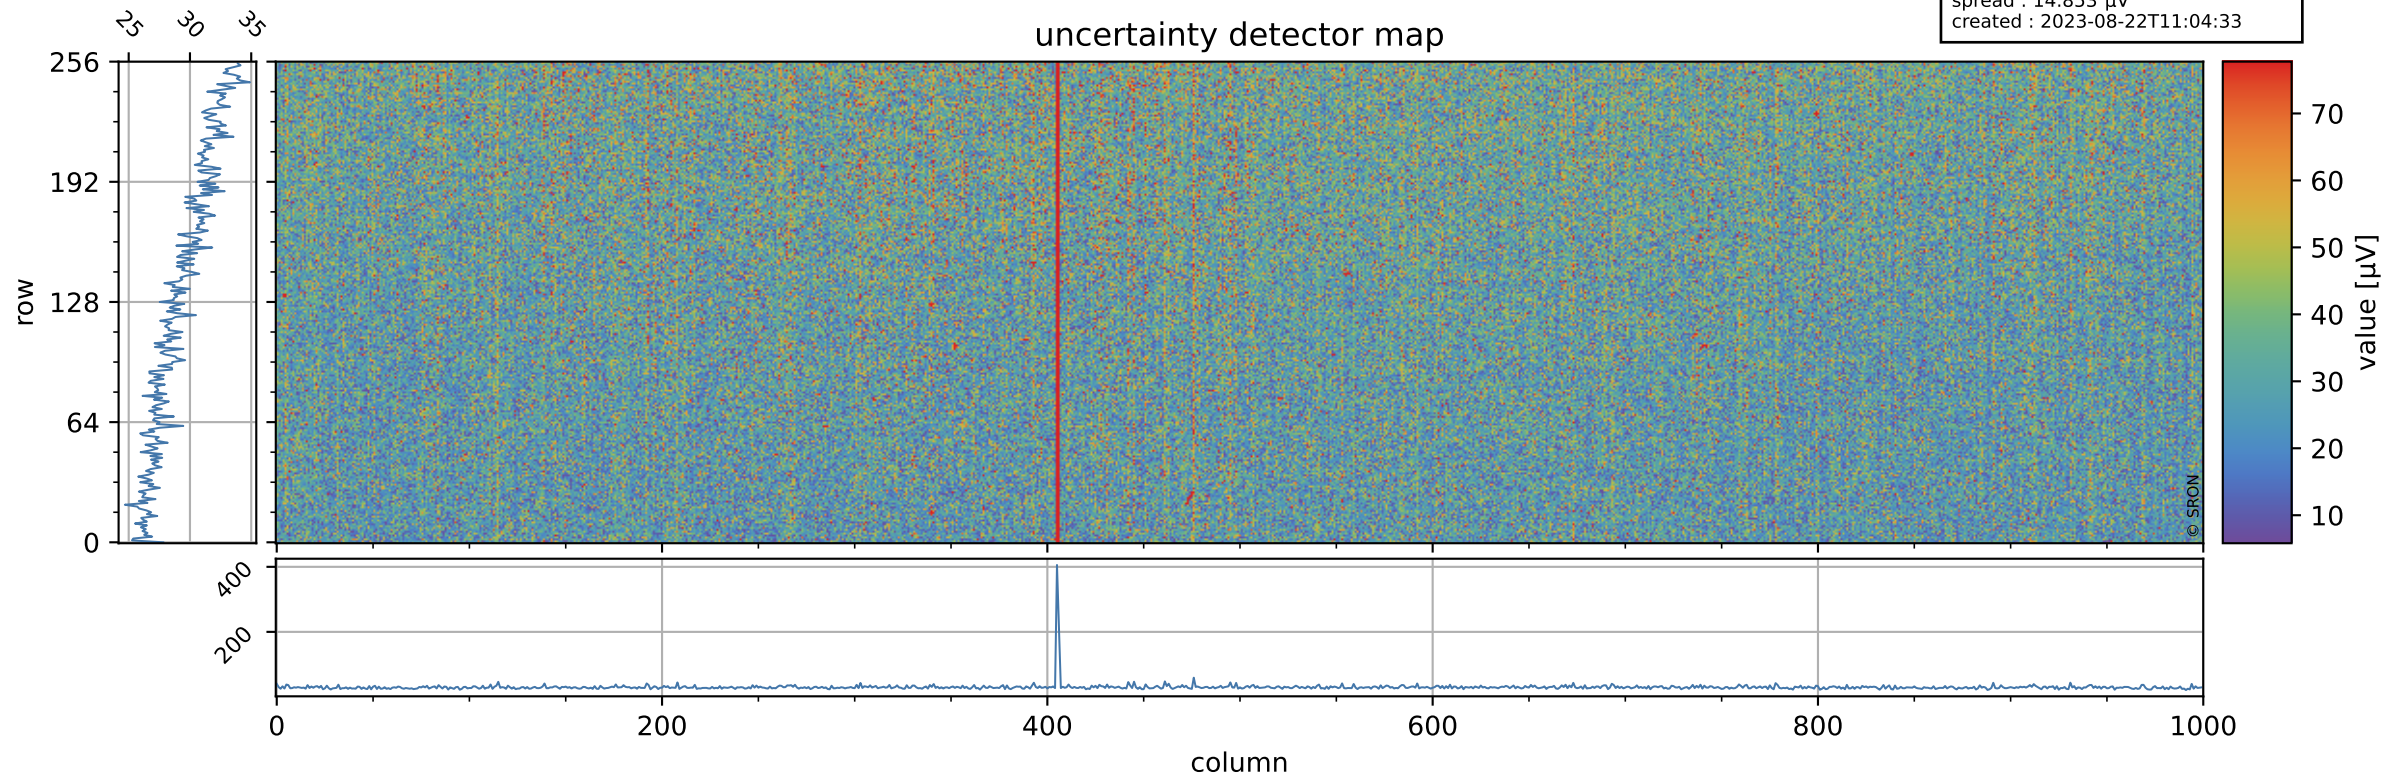

Tropomi SWIR offset (beta nominal)

orbits : 18 in [10027, 10072]
coverage : 2019-09-20 / 2019-09-23
median : 0.5259 V
spread : 0.035916 V
created : 2023-08-22T11:04:33

value detector map

Tropomi SWIR offset (beta nominal)

orbits : 18 in [10027, 10072]
coverage : 2019-09-20 / 2019-09-23
median : 29.606 μV
spread : 14.853 μV
created : 2023-08-22T11:04:33

Tropomi SWIR offset (beta nominal)

orbits : 18 in [10027, 10072]
coverage : 2019-09-20 / 2019-09-23
median : -0.11676 mV
spread : 0.3454 mV
created : 2023-08-22T11:04:33

value compared with SWIR offset CKD

Tropomi SWIR offset (beta nominal) ground-tracks of Sentinel-5P

orbits : 18 in [10027, 10072]
coverage : 2019-09-20 / 2019-09-23
created : 2023-08-22T11:04:33

Tropomi SWIR offset (beta nominal)

orbits : [1867, 10072]
coverage : 2018-02-20 / 2019-09-23
created : 2023-08-22T11:04:34

trend of detector median & temperatures