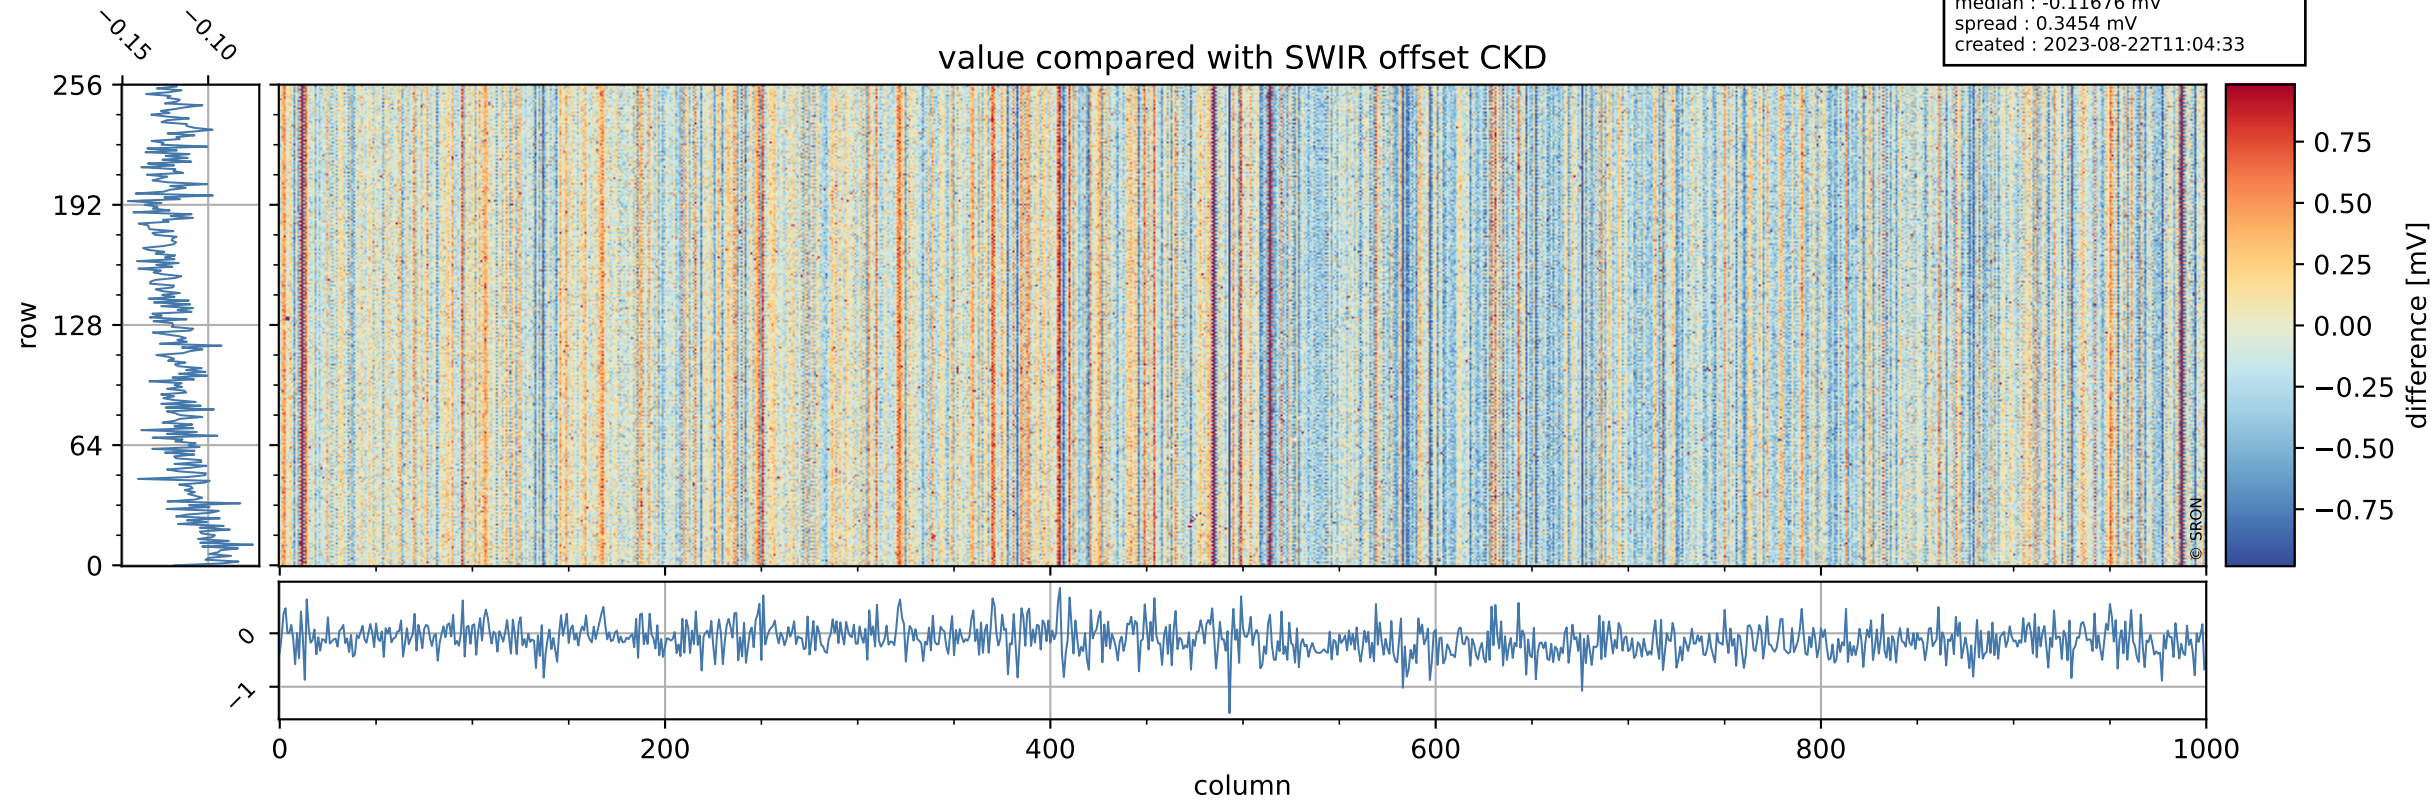

Tropomi SWIR offset (beta nominal)

orbits : 18 in [10027, 10072]
coverage : 2019-09-20 / 2019-09-23
median : 0.5259 V
spread : 0.035916 V
created : 2023-08-22T11:04:33

value detector map

Tropomi SWIR offset (beta nominal)

orbits : 18 in [10027, 10072]
coverage : 2019-09-20 / 2019-09-23
median : 29.606 μV
spread : 14.853 μV
created : 2023-08-22T11:04:33

Tropomi SWIR offset (beta nominal)

orbits : 18 in [10027, 10072]
coverage : 2019-09-20 / 2019-09-23
median : -0.11676 mV
spread : 0.3454 mV
created : 2023-08-22T11:04:33

value compared with SWIR offset CKD

Tropomi SWIR offset (beta nominal) ground-tracks of Sentinel-5P

orbits : 18 in [10027, 10072]
coverage : 2019-09-20 / 2019-09-23
created : 2023-08-22T11:04:33

Tropomi SWIR offset (beta nominal)

orbits : [1867, 10072]
coverage : 2018-02-20 / 2019-09-23
created : 2023-08-22T11:04:34

trend of detector median & temperatures