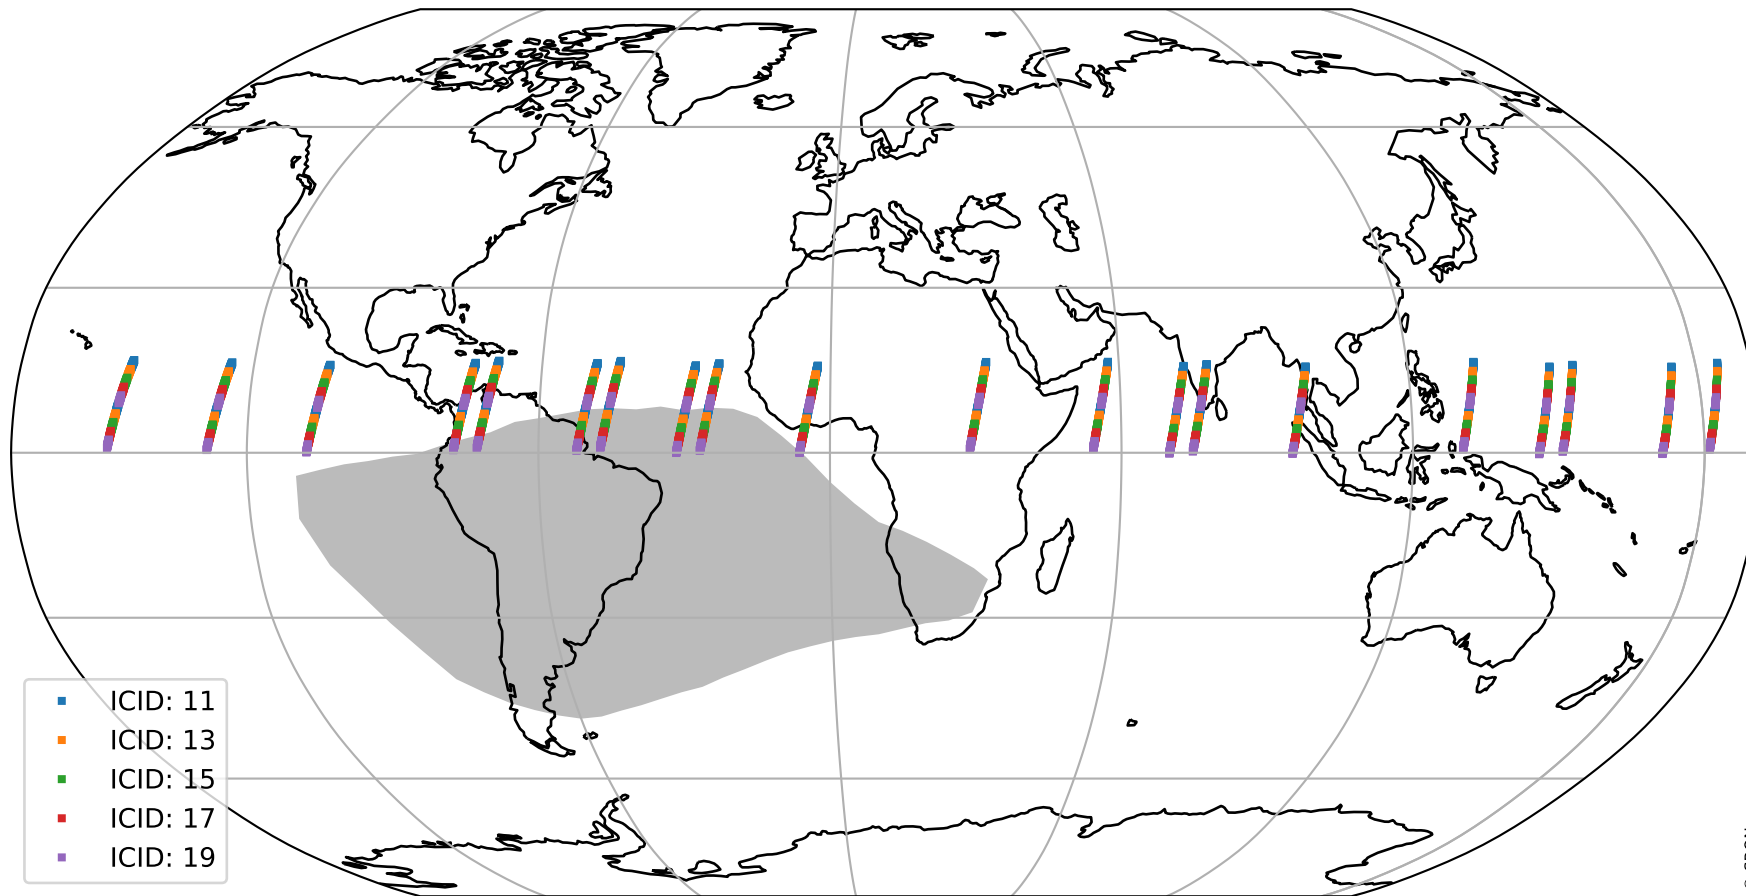

Tropomi SWIR offset (beta nominal)

orbits : 20 in [10072, 10117]
coverage : 2019-09-23 / 2019-09-26
median : 0.52589 V
spread : 0.035912 V
created : 2023-08-22T11:04:35

value detector map

Tropomi SWIR offset (beta nominal)

orbits : 20 in [10072, 10117]
coverage : 2019-09-23 / 2019-09-26
median : 28.888 μV
spread : 14.603 μV
created : 2023-08-22T11:04:35

Tropomi SWIR offset (beta nominal)

orbits : 20 in [10072, 10117]
coverage : 2019-09-23 / 2019-09-26
median : -0.13035 mV
spread : 0.34452 mV
created : 2023-08-22T11:04:35

value compared with SWIR offset CKD

Tropomi SWIR offset (beta nominal) ground-tracks of Sentinel-5P

orbits : 20 in [10072, 10117]
coverage : 2019-09-23 / 2019-09-26
created : 2023-08-22T11:04:35

Tropomi SWIR offset (beta nominal)

orbits : [1867, 10117]
coverage : 2018-02-20 / 2019-09-26
created : 2023-08-22T11:04:36

trend of detector median & temperatures