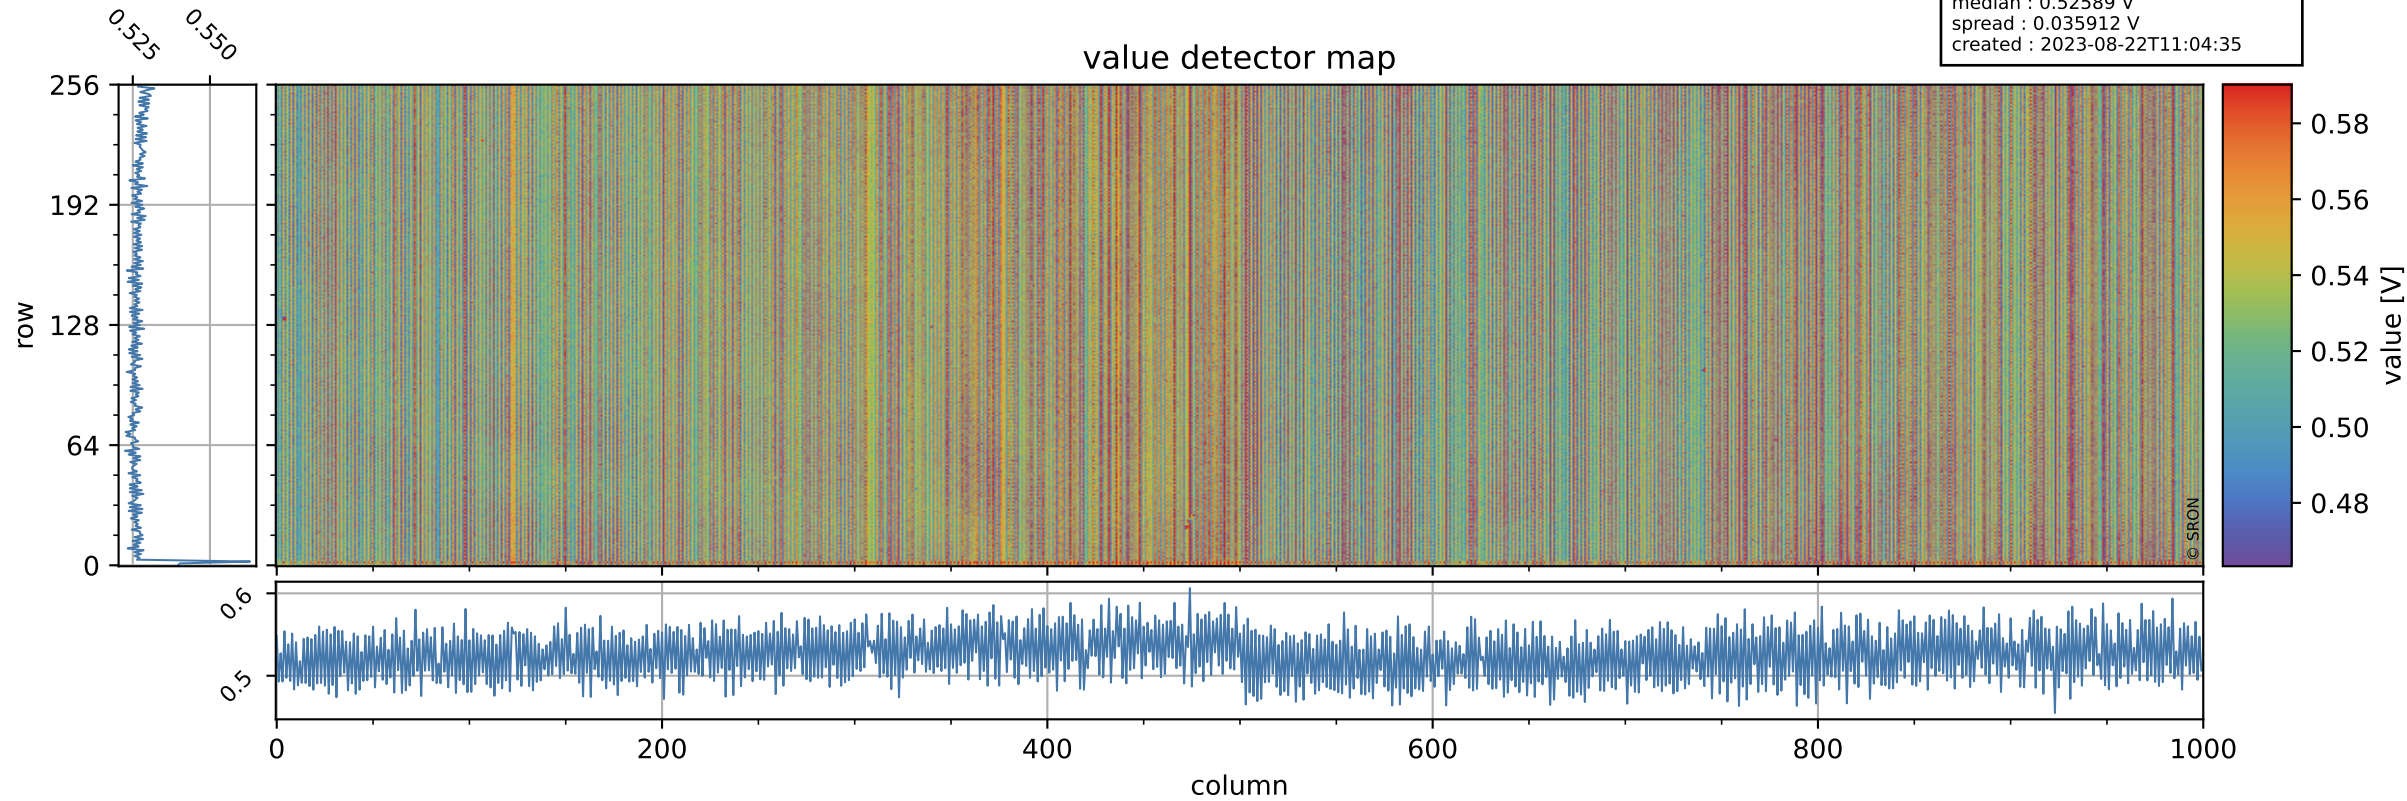

Tropomi SWIR offset (beta nominal)

orbits : 20 in [10072, 10117]
coverage : 2019-09-23 / 2019-09-26
median : 0.52589 V
spread : 0.035912 V
created : 2023-08-22T11:04:35

value detector map

Tropomi SWIR offset (beta nominal)

orbits : 20 in [10072, 10117]
coverage : 2019-09-23 / 2019-09-26
median : 28.888 μV
spread : 14.603 μV
created : 2023-08-22T11:04:35

Tropomi SWIR offset (beta nominal)

orbits : 20 in [10072, 10117]
coverage : 2019-09-23 / 2019-09-26
median : -0.13035 mV
spread : 0.34452 mV
created : 2023-08-22T11:04:35

value compared with SWIR offset CKD

Tropomi SWIR offset (beta nominal) ground-tracks of Sentinel-5P

orbits : 20 in [10072, 10117]
coverage : 2019-09-23 / 2019-09-26
created : 2023-08-22T11:04:35

Tropomi SWIR offset (beta nominal)

orbits : [1867, 10117]
coverage : 2018-02-20 / 2019-09-26
created : 2023-08-22T11:04:36

trend of detector median & temperatures