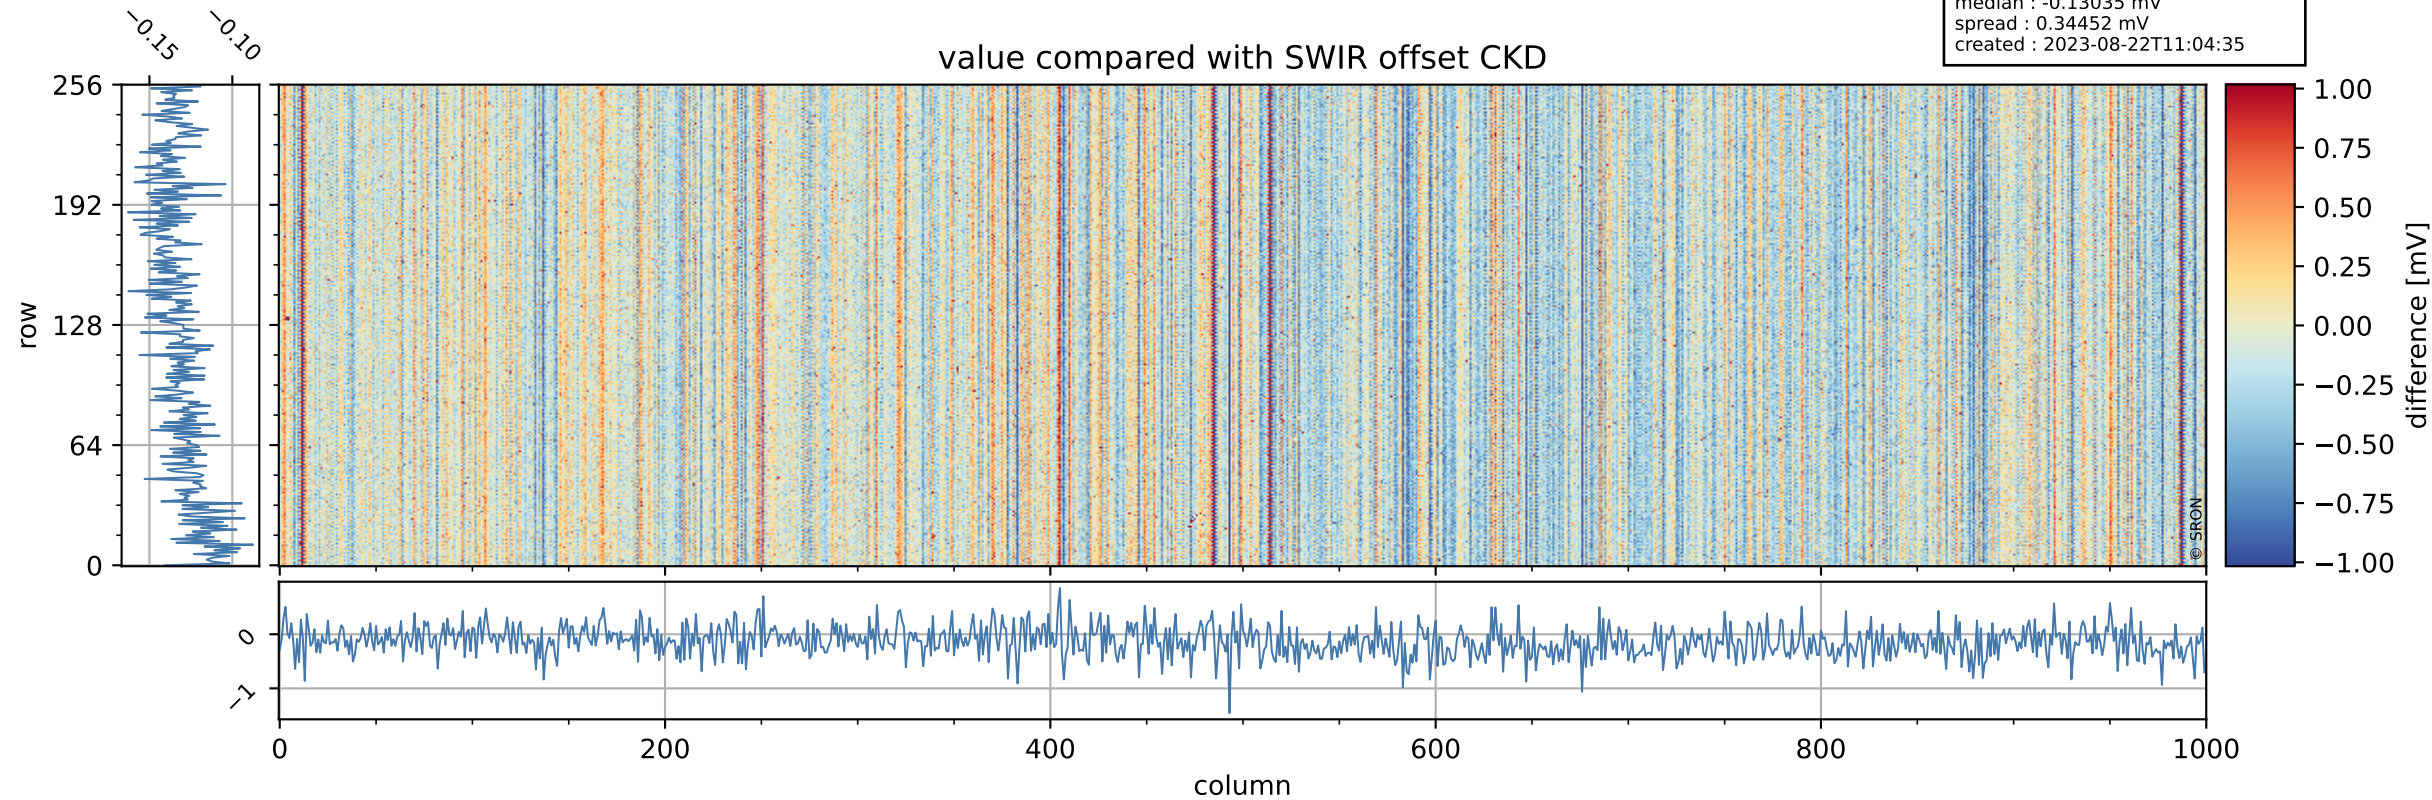

Tropomi SWIR offset (beta nominal)

orbits : 20 in [10072, 10117]
coverage : 2019-09-23 / 2019-09-26
median : 0.52589 V
spread : 0.035912 V
created : 2023-08-22T11:04:35

value detector map

Tropomi SWIR offset (beta nominal)

orbits : 20 in [10072, 10117]
coverage : 2019-09-23 / 2019-09-26
median : 28.888 μV
spread : 14.603 μV
created : 2023-08-22T11:04:35

Tropomi SWIR offset (beta nominal)

orbits : 20 in [10072, 10117]
coverage : 2019-09-23 / 2019-09-26
median : -0.13035 mV
spread : 0.34452 mV
created : 2023-08-22T11:04:35

value compared with SWIR offset CKD

Tropomi SWIR offset (beta nominal) ground-tracks of Sentinel-5P

orbits : 20 in [10072, 10117]
coverage : 2019-09-23 / 2019-09-26
created : 2023-08-22T11:04:35

Tropomi SWIR offset (beta nominal)

orbits : [1867, 10117]
coverage : 2018-02-20 / 2019-09-26
created : 2023-08-22T11:04:36

trend of detector median & temperatures