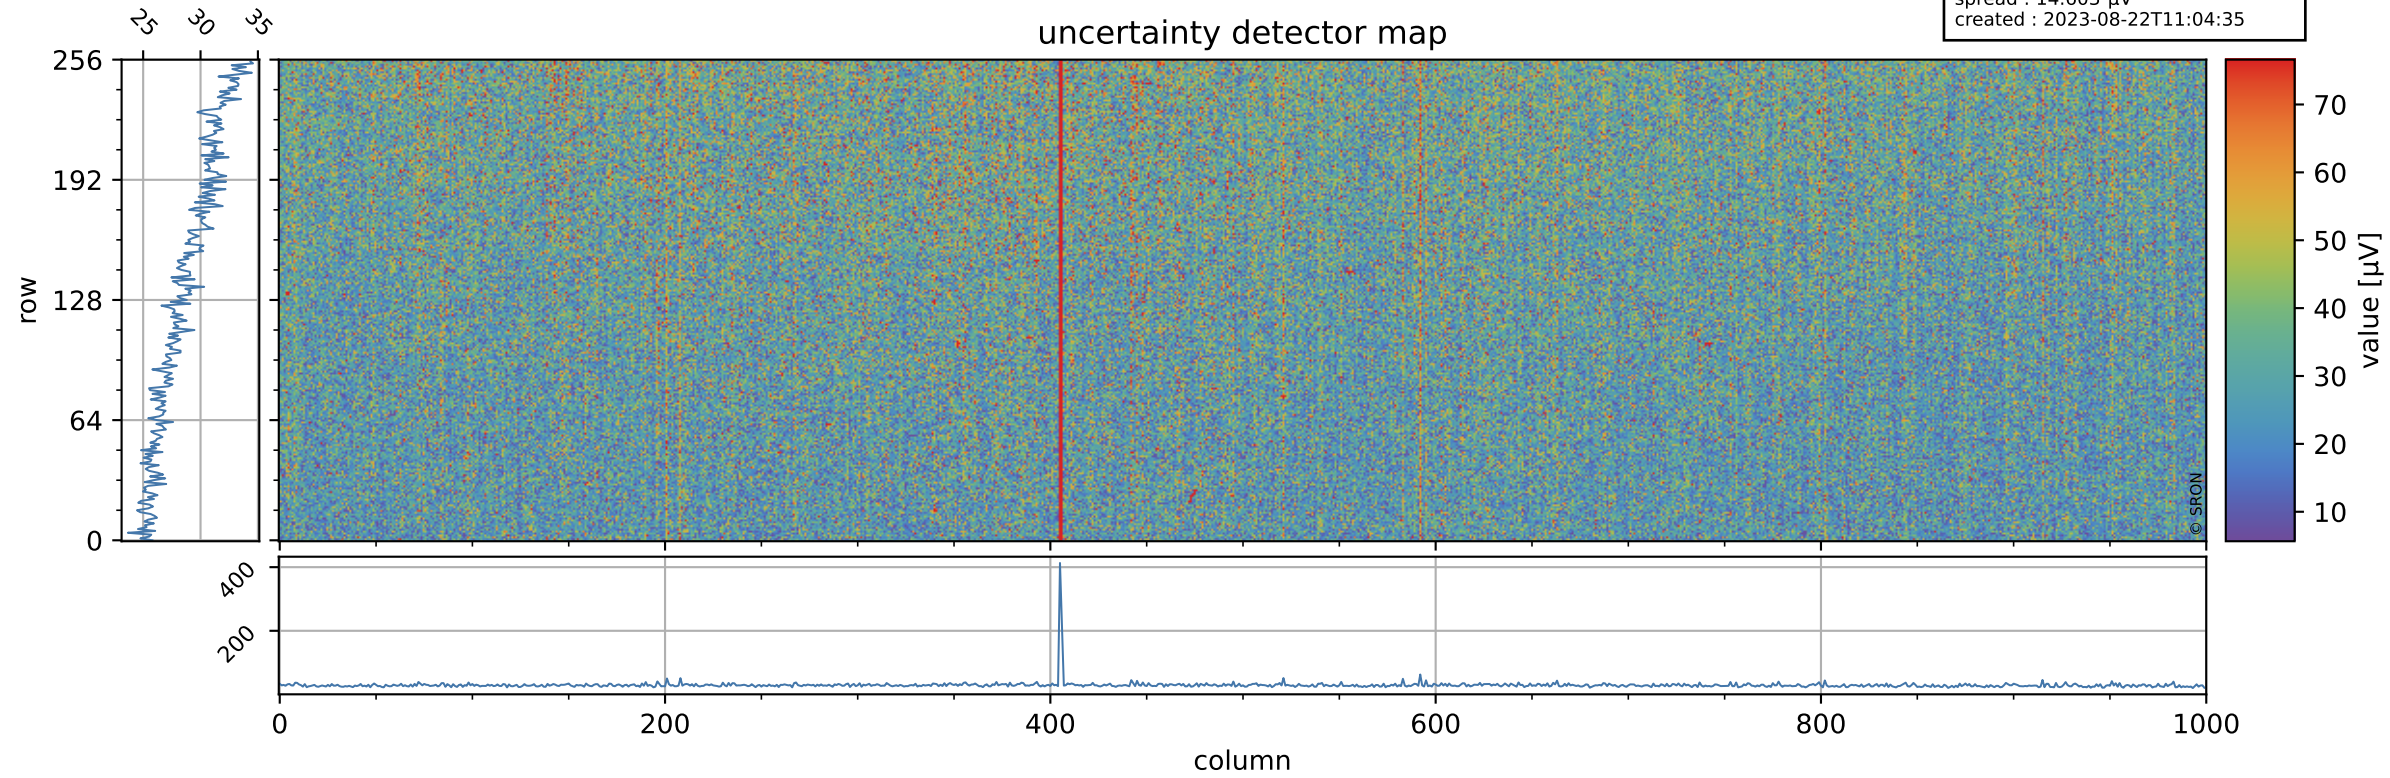

Tropomi SWIR offset (beta nominal)

orbits : 20 in [10072, 10117]
coverage : 2019-09-23 / 2019-09-26
median : 0.52589 V
spread : 0.035912 V
created : 2023-08-22T11:04:35

value detector map

Tropomi SWIR offset (beta nominal)

orbits : 20 in [10072, 10117]
coverage : 2019-09-23 / 2019-09-26
median : 28.888 μV
spread : 14.603 μV
created : 2023-08-22T11:04:35

Tropomi SWIR offset (beta nominal)

orbits : 20 in [10072, 10117]
coverage : 2019-09-23 / 2019-09-26
median : -0.13035 mV
spread : 0.34452 mV
created : 2023-08-22T11:04:35

value compared with SWIR offset CKD

Tropomi SWIR offset (beta nominal) ground-tracks of Sentinel-5P

orbits : 20 in [10072, 10117]
coverage : 2019-09-23 / 2019-09-26
created : 2023-08-22T11:04:35

Tropomi SWIR offset (beta nominal)

orbits : [1867, 10117]
coverage : 2018-02-20 / 2019-09-26
created : 2023-08-22T11:04:36

trend of detector median & temperatures