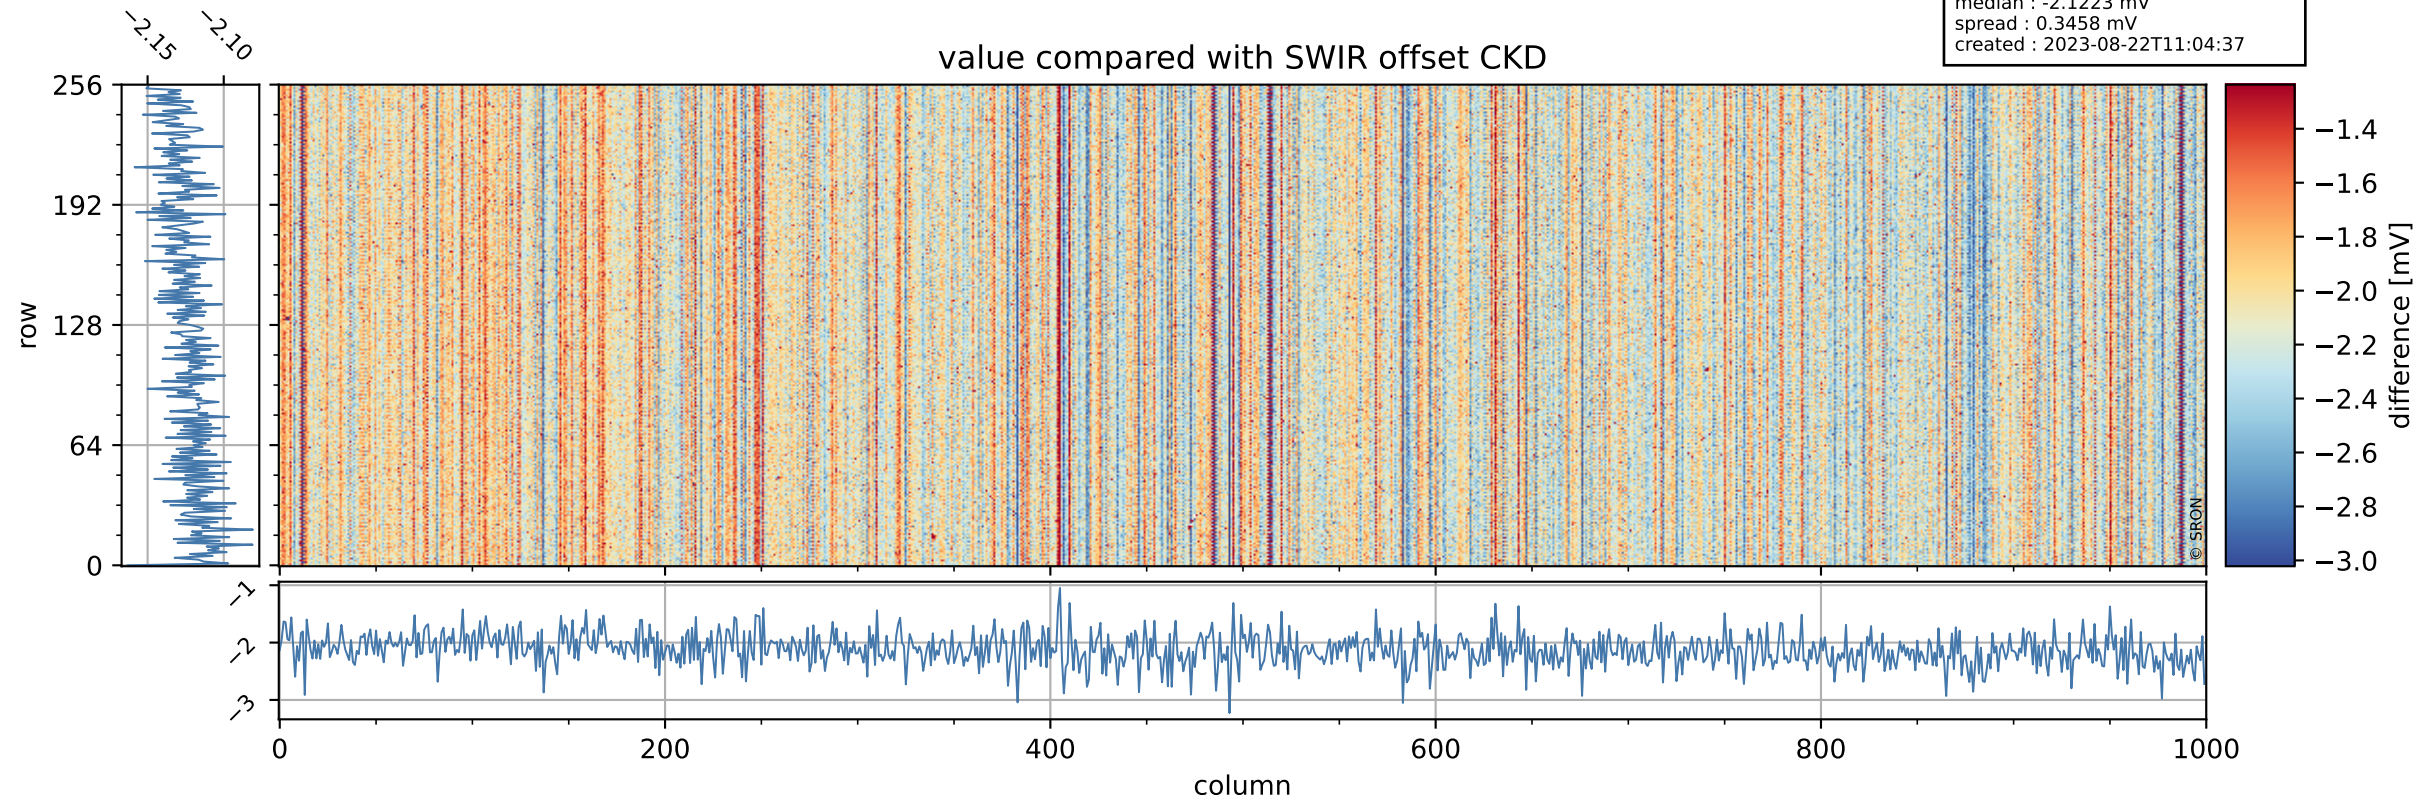

Tropomi SWIR offset (beta nominal)

orbits : 19 in [10117, 10162]
coverage : 2019-09-26 / 2019-09-29
median : 0.5239 V
spread : 0.035924 V
created : 2023-08-22T11:04:37

value detector map

Tropomi SWIR offset (beta nominal)

orbits : 19 in [10117, 10162]
coverage : 2019-09-26 / 2019-09-29
median : 25.062 μV
spread : 12.63 μV
created : 2023-08-22T11:04:37

Tropomi SWIR offset (beta nominal)

orbits : 19 in [10117, 10162]
coverage : 2019-09-26 / 2019-09-29
median : -2.1223 mV
spread : 0.3458 mV
created : 2023-08-22T11:04:37

value compared with SWIR offset CKD

Tropomi SWIR offset (beta nominal) ground-tracks of Sentinel-5P

orbits : 19 in [10117, 10162]
coverage : 2019-09-26 / 2019-09-29
created : 2023-08-22T11:04:37

Tropomi SWIR offset (beta nominal)

orbits : [1867, 10117]
coverage : 2018-02-20 / 2019-09-26
created : 2023-08-22T11:04:38

trend of detector median & temperatures