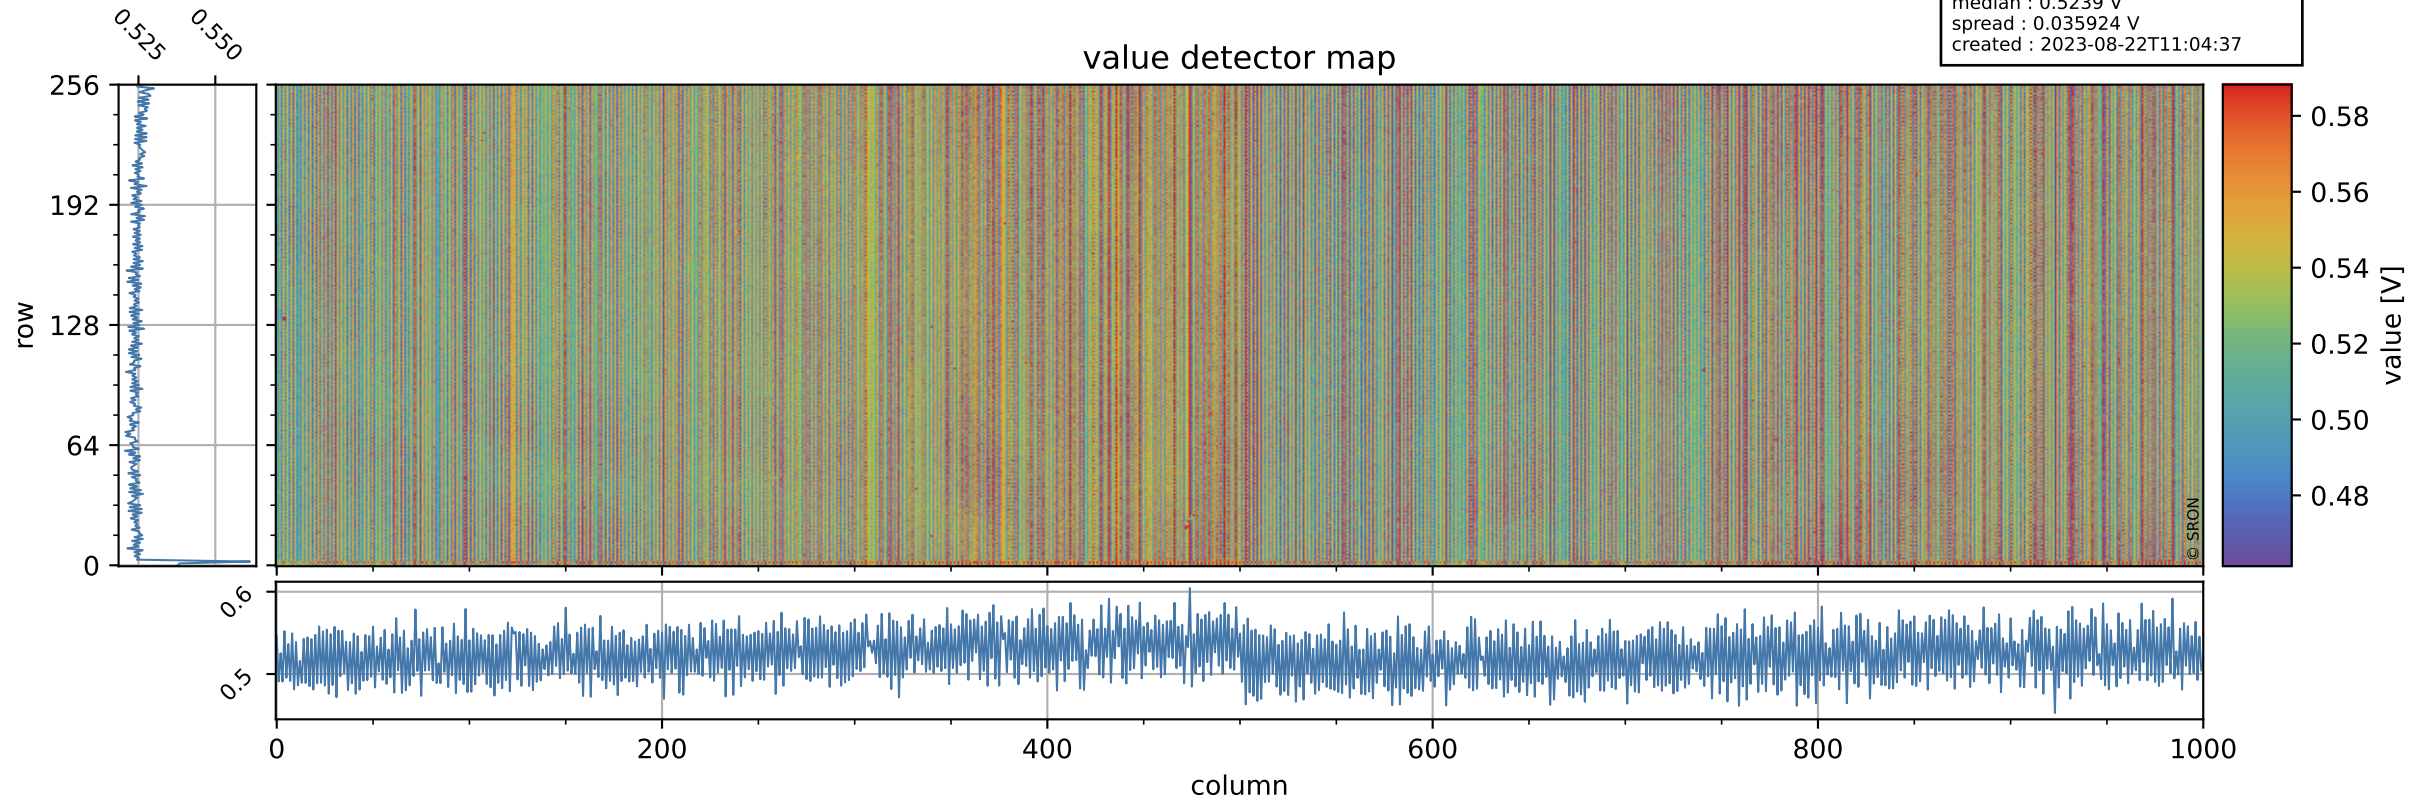

Tropomi SWIR offset (beta nominal)

orbits : 19 in [10117, 10162]
coverage : 2019-09-26 / 2019-09-29
median : 0.5239 V
spread : 0.035924 V
created : 2023-08-22T11:04:37

value detector map

Tropomi SWIR offset (beta nominal)

orbits : 19 in [10117, 10162]
coverage : 2019-09-26 / 2019-09-29
median : 25.062 μV
spread : 12.63 μV
created : 2023-08-22T11:04:37

Tropomi SWIR offset (beta nominal)

orbits : 19 in [10117, 10162]
coverage : 2019-09-26 / 2019-09-29
median : -2.1223 mV
spread : 0.3458 mV
created : 2023-08-22T11:04:37

value compared with SWIR offset CKD

Tropomi SWIR offset (beta nominal) ground-tracks of Sentinel-5P

orbits : 19 in [10117, 10162]
coverage : 2019-09-26 / 2019-09-29
created : 2023-08-22T11:04:37

Tropomi SWIR offset (beta nominal)

orbits : [1867, 10117]
coverage : 2018-02-20 / 2019-09-26
created : 2023-08-22T11:04:38

trend of detector median & temperatures