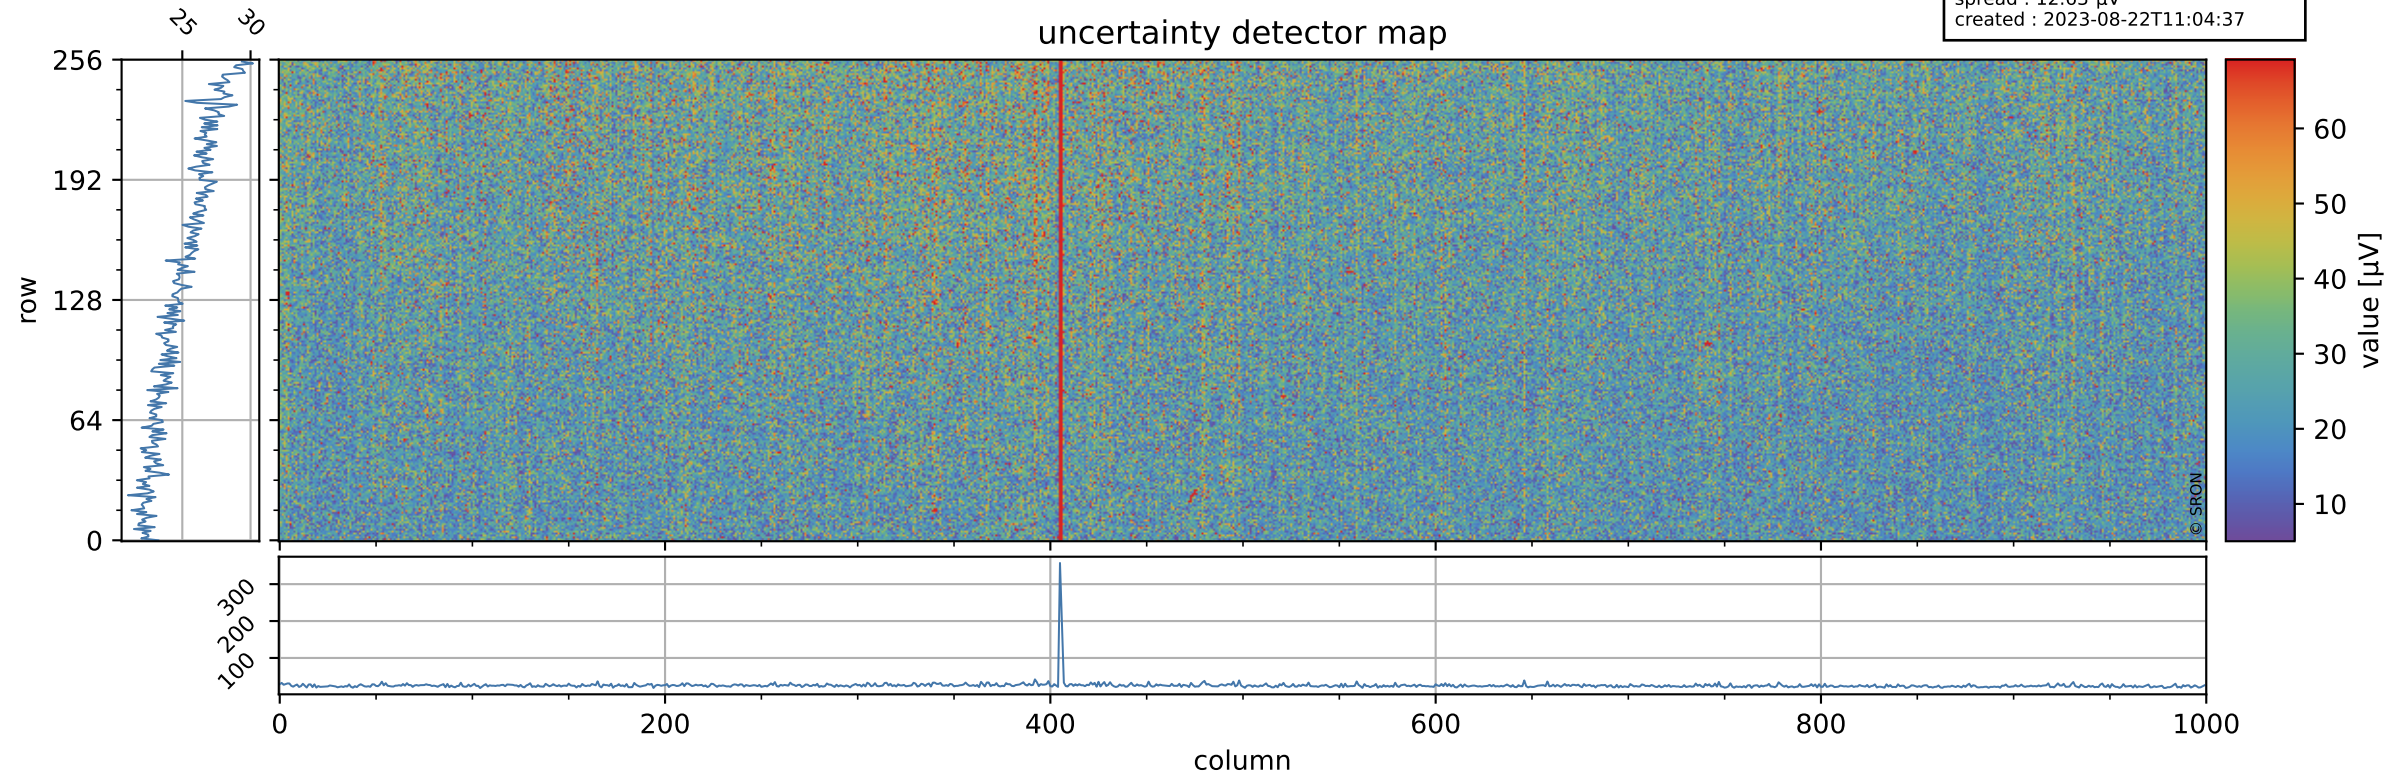

Tropomi SWIR offset (beta nominal)

orbits : 19 in [10117, 10162]
coverage : 2019-09-26 / 2019-09-29
median : 0.5239 V
spread : 0.035924 V
created : 2023-08-22T11:04:37

value detector map

Tropomi SWIR offset (beta nominal)

orbits : 19 in [10117, 10162]
coverage : 2019-09-26 / 2019-09-29
median : 25.062 μV
spread : 12.63 μV
created : 2023-08-22T11:04:37

Tropomi SWIR offset (beta nominal)

orbits : 19 in [10117, 10162]
coverage : 2019-09-26 / 2019-09-29
median : -2.1223 mV
spread : 0.3458 mV
created : 2023-08-22T11:04:37

value compared with SWIR offset CKD

Tropomi SWIR offset (beta nominal) ground-tracks of Sentinel-5P

orbits : 19 in [10117, 10162]
coverage : 2019-09-26 / 2019-09-29
created : 2023-08-22T11:04:37

Tropomi SWIR offset (beta nominal)

orbits : [1867, 10117]
coverage : 2018-02-20 / 2019-09-26
created : 2023-08-22T11:04:38

trend of detector median & temperatures