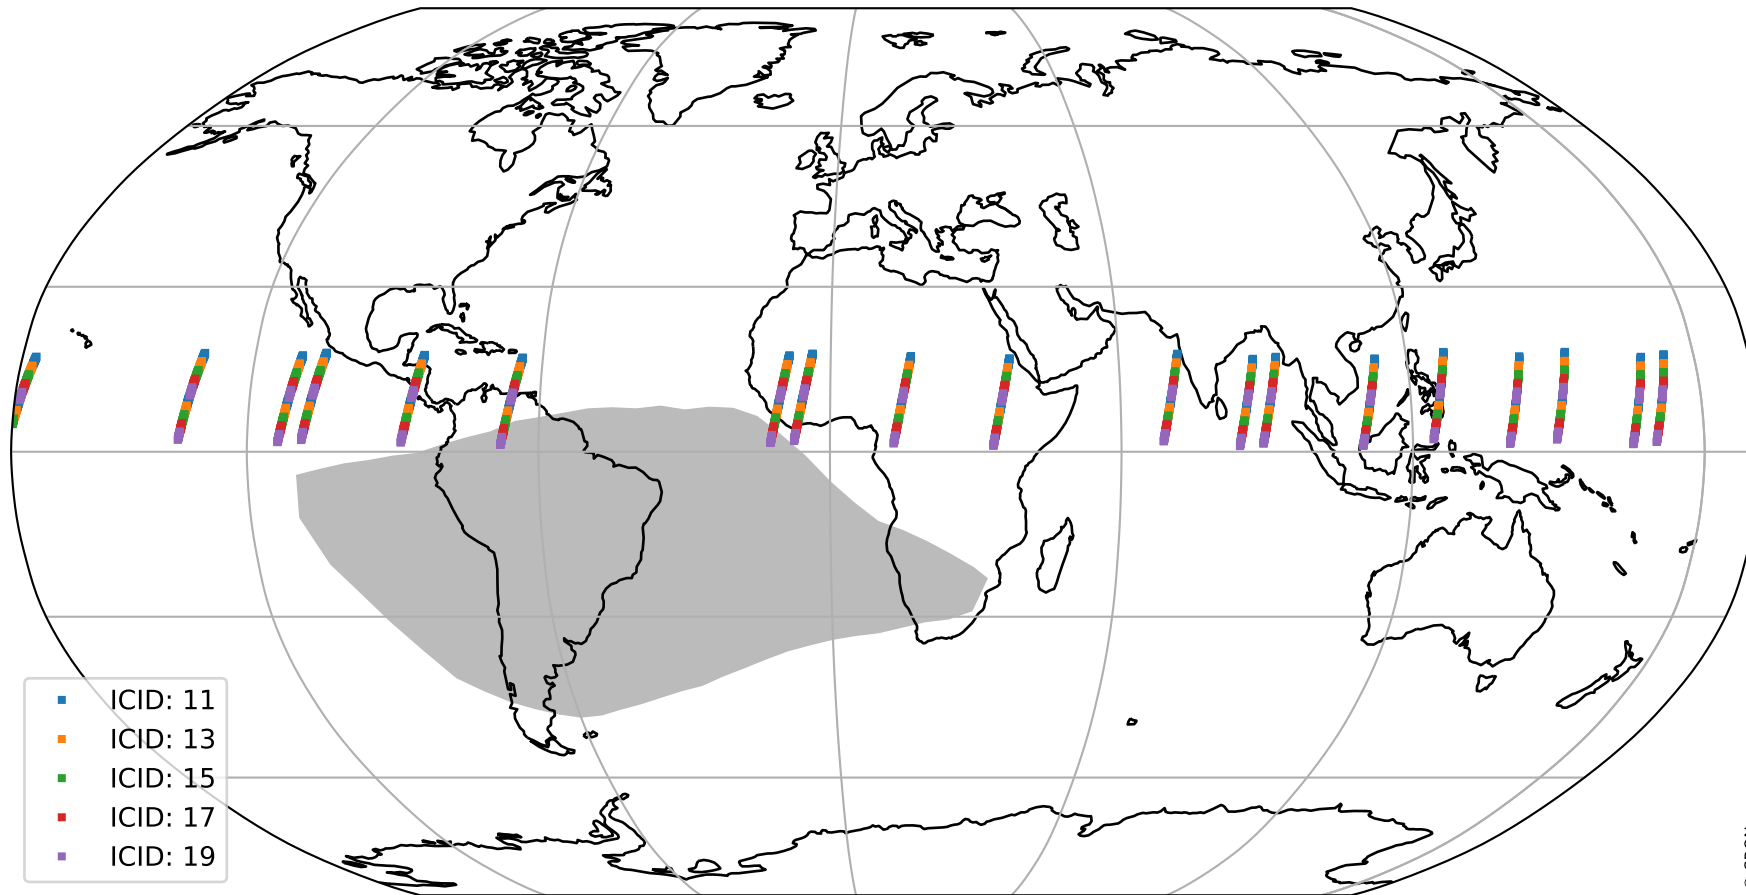

Tropomi SWIR offset (beta nominal)

orbits : 19 in [10117, 10162]
coverage : 2019-09-26 / 2019-09-29
median : 0.5239 V
spread : 0.035924 V
created : 2023-08-22T11:04:37

value detector map

Tropomi SWIR offset (beta nominal)

orbits : 19 in [10117, 10162]
coverage : 2019-09-26 / 2019-09-29
median : 25.062 μV
spread : 12.63 μV
created : 2023-08-22T11:04:37

Tropomi SWIR offset (beta nominal)

orbits : 19 in [10117, 10162]
coverage : 2019-09-26 / 2019-09-29
median : -2.1223 mV
spread : 0.3458 mV
created : 2023-08-22T11:04:37

value compared with SWIR offset CKD

Tropomi SWIR offset (beta nominal) ground-tracks of Sentinel-5P

orbits : 19 in [10117, 10162]
coverage : 2019-09-26 / 2019-09-29
created : 2023-08-22T11:04:37

Tropomi SWIR offset (beta nominal)

orbits : [1867, 10117]
coverage : 2018-02-20 / 2019-09-26
created : 2023-08-22T11:04:38

trend of detector median & temperatures