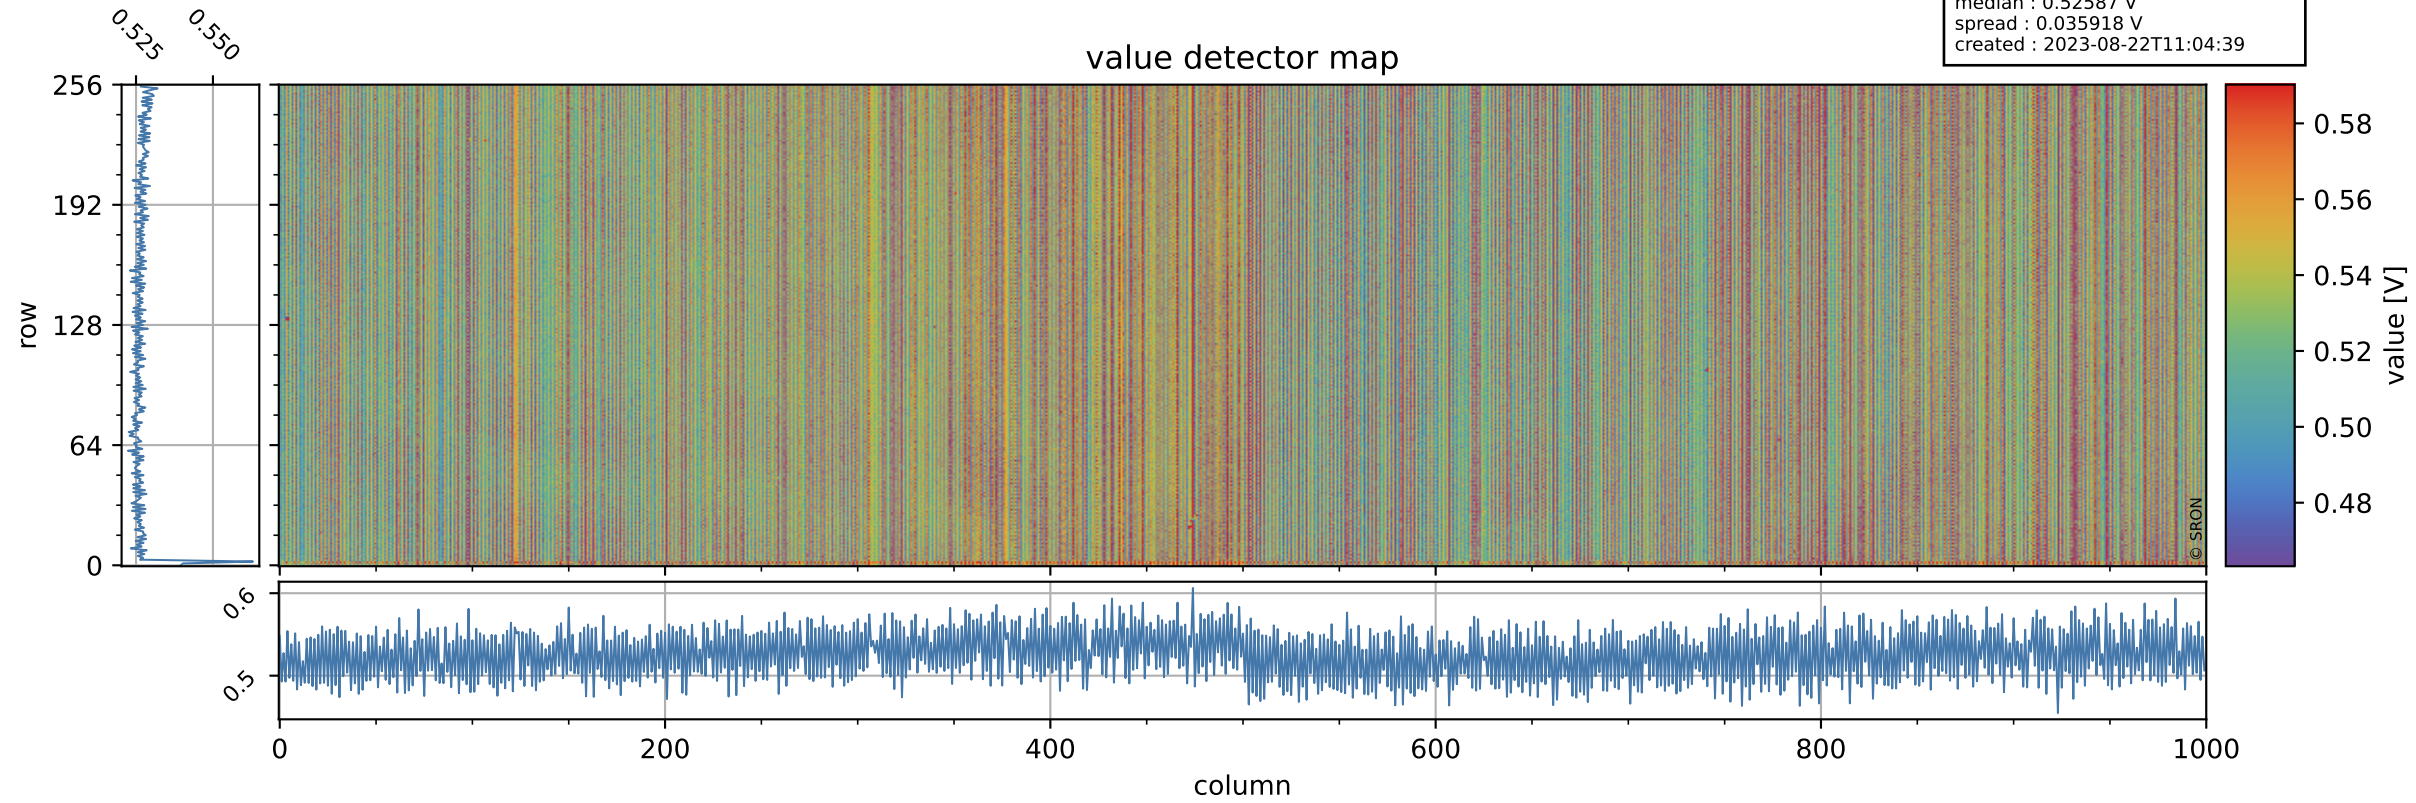

Tropomi SWIR offset (beta nominal)

orbits : 20 in [10162, 10207]
coverage : 2019-09-29 / 2019-10-02
median : 0.52587 V
spread : 0.035918 V
created : 2023-08-22T11:04:39

value detector map

Tropomi SWIR offset (beta nominal)

orbits : 20 in [10162, 10207]
coverage : 2019-09-29 / 2019-10-02
median : 28.261 μV
spread : 14.475 μV
created : 2023-08-22T11:04:39

Tropomi SWIR offset (beta nominal)

orbits : 20 in [10162, 10207]
coverage : 2019-09-29 / 2019-10-02
median : -0.14901 mV
spread : 0.34445 mV
created : 2023-08-22T11:04:39

value compared with SWIR offset CKD

Tropomi SWIR offset (beta nominal) ground-tracks of Sentinel-5P

orbits : 20 in [10162, 10207]
coverage : 2019-09-29 / 2019-10-02
created : 2023-08-22T11:04:39

Tropomi SWIR offset (beta nominal)

orbits : [1867, 10207]
coverage : 2018-02-20 / 2019-10-02
created : 2023-08-22T11:04:40

trend of detector median & temperatures