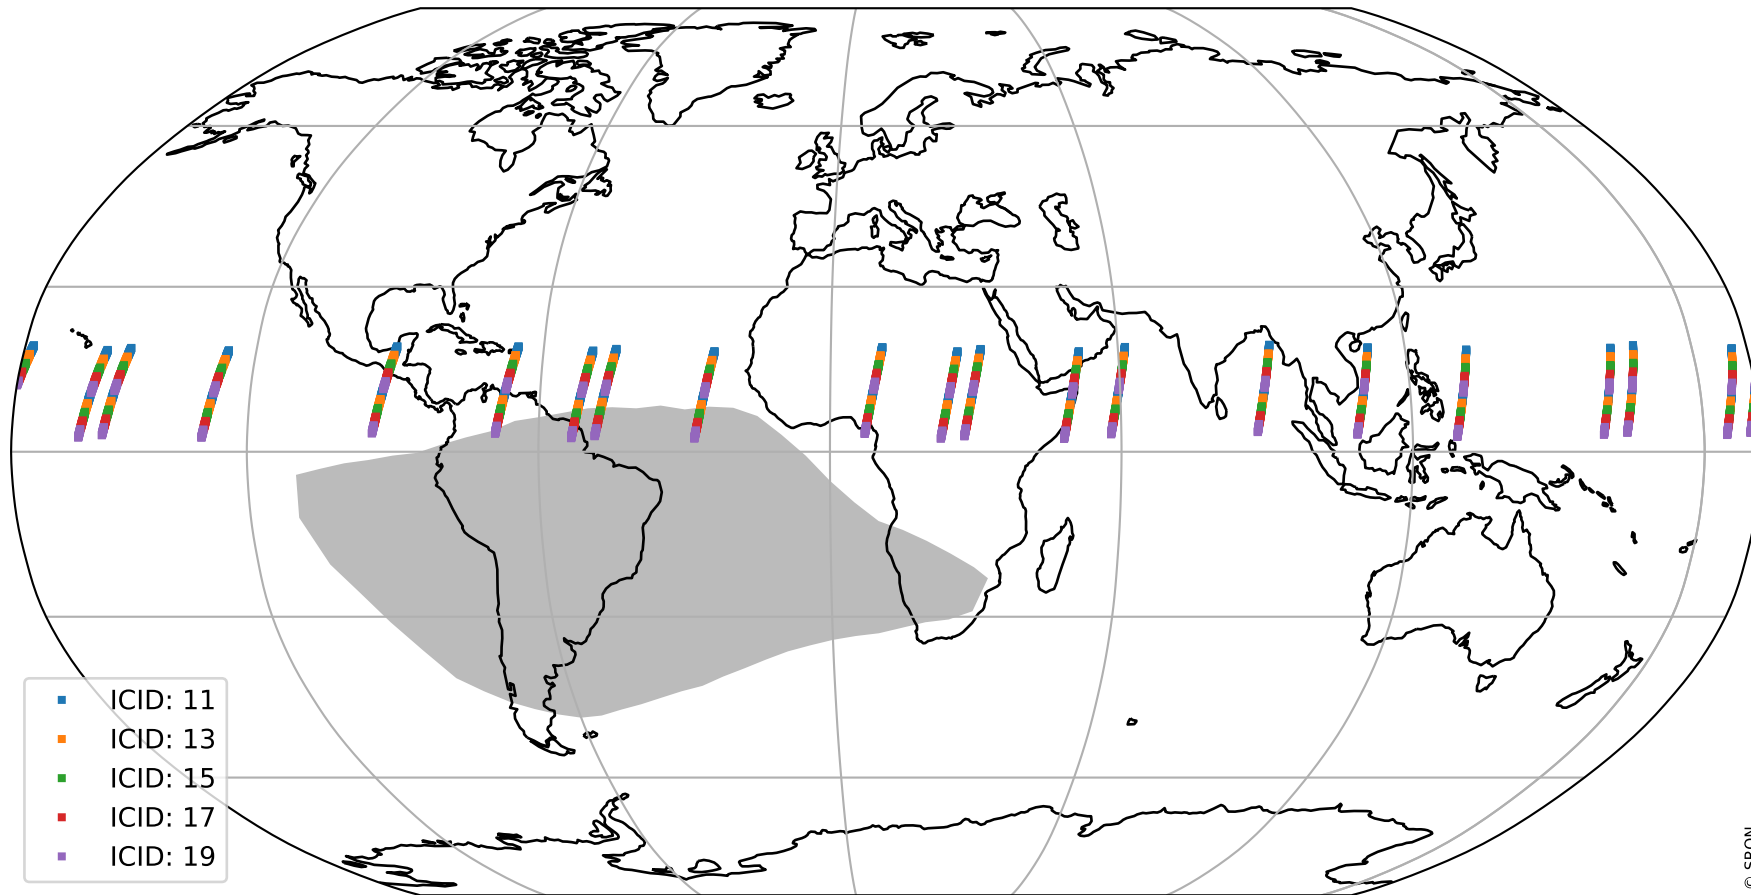

Tropomi SWIR offset (beta nominal)

orbits : 20 in [10162, 10207]
coverage : 2019-09-29 / 2019-10-02
median : 0.52587 V
spread : 0.035918 V
created : 2023-08-22T11:04:39

value detector map

Tropomi SWIR offset (beta nominal)

orbits : 20 in [10162, 10207]
coverage : 2019-09-29 / 2019-10-02
median : 28.261 μV
spread : 14.475 μV
created : 2023-08-22T11:04:39

Tropomi SWIR offset (beta nominal)

orbits : 20 in [10162, 10207]
coverage : 2019-09-29 / 2019-10-02
median : -0.14901 mV
spread : 0.34445 mV
created : 2023-08-22T11:04:39

value compared with SWIR offset CKD

Tropomi SWIR offset (beta nominal) ground-tracks of Sentinel-5P

orbits : 20 in [10162, 10207]
coverage : 2019-09-29 / 2019-10-02
created : 2023-08-22T11:04:39

Tropomi SWIR offset (beta nominal)

orbits : [1867, 10207]
coverage : 2018-02-20 / 2019-10-02
created : 2023-08-22T11:04:40

trend of detector median & temperatures