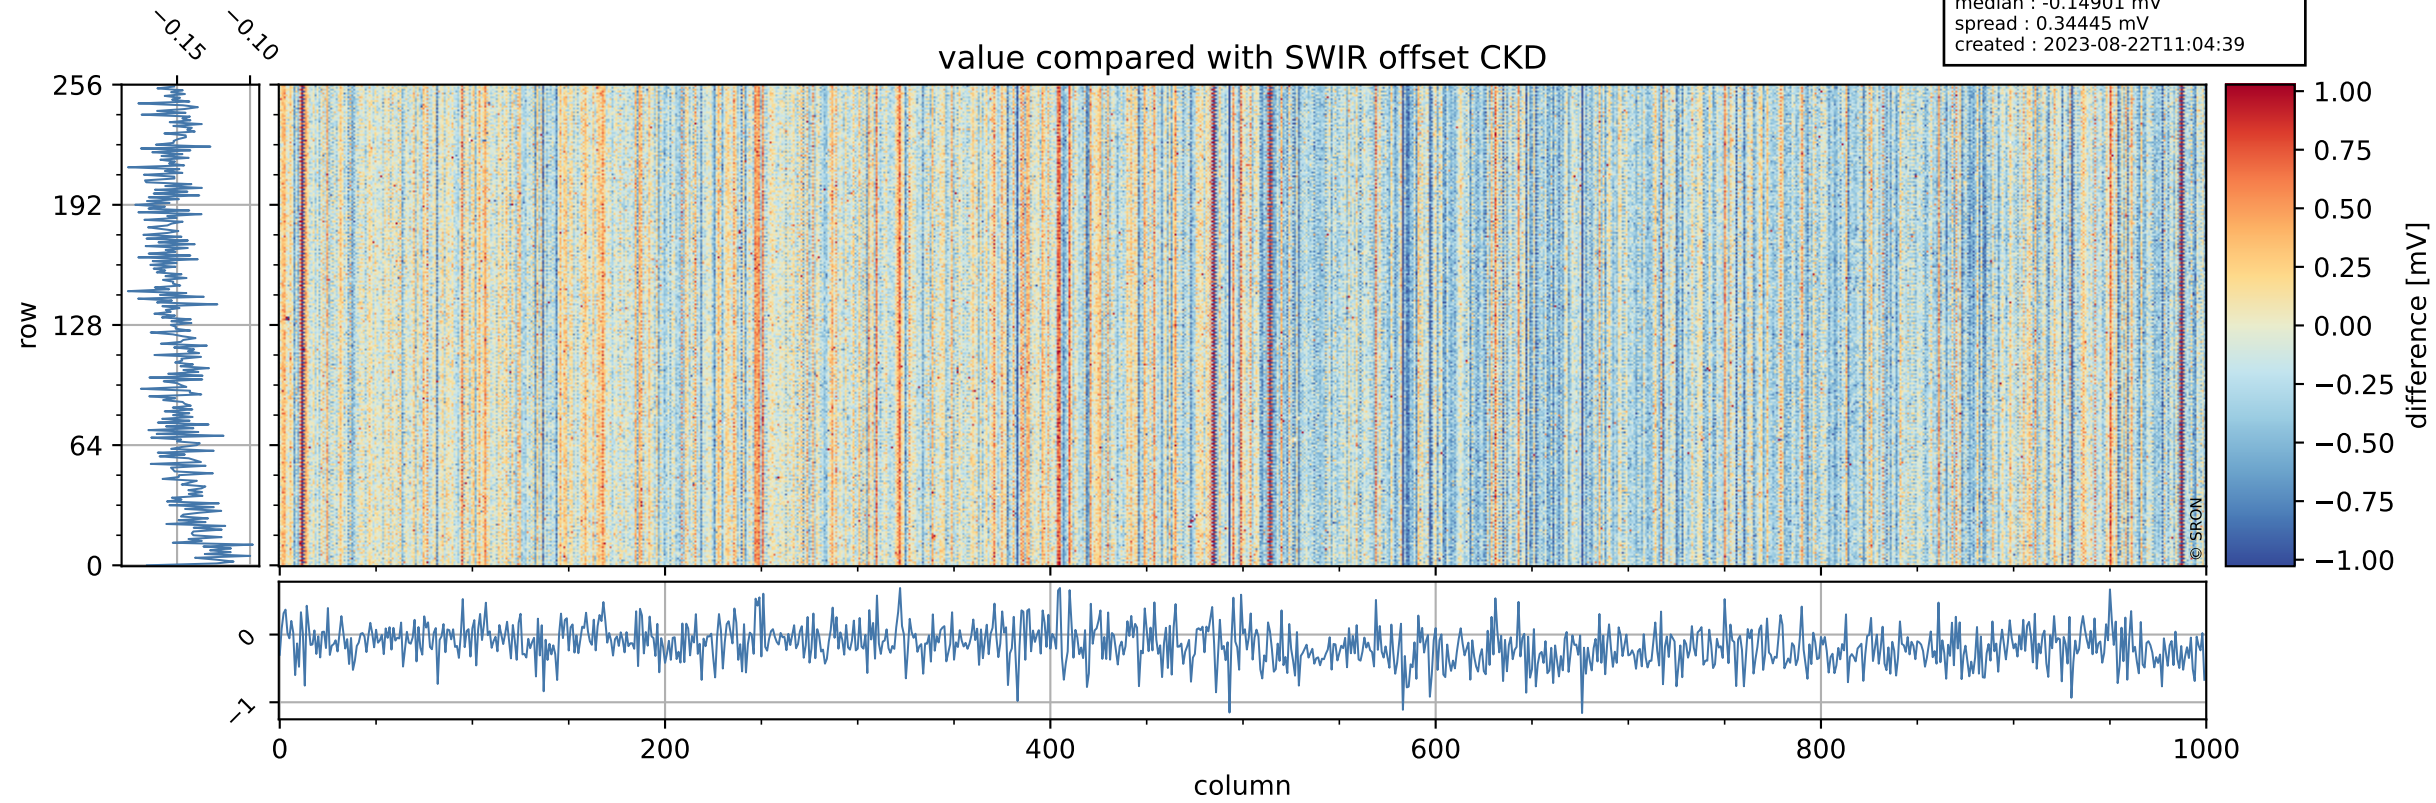

Tropomi SWIR offset (beta nominal)

orbits : 20 in [10162, 10207]
coverage : 2019-09-29 / 2019-10-02
median : 0.52587 V
spread : 0.035918 V
created : 2023-08-22T11:04:39

value detector map

Tropomi SWIR offset (beta nominal)

orbits : 20 in [10162, 10207]
coverage : 2019-09-29 / 2019-10-02
median : 28.261 μV
spread : 14.475 μV
created : 2023-08-22T11:04:39

Tropomi SWIR offset (beta nominal)

orbits : 20 in [10162, 10207]
coverage : 2019-09-29 / 2019-10-02
median : -0.14901 mV
spread : 0.34445 mV
created : 2023-08-22T11:04:39

value compared with SWIR offset CKD

Tropomi SWIR offset (beta nominal) ground-tracks of Sentinel-5P

orbits : 20 in [10162, 10207]
coverage : 2019-09-29 / 2019-10-02
created : 2023-08-22T11:04:39

Tropomi SWIR offset (beta nominal)

orbits : [1867, 10207]
coverage : 2018-02-20 / 2019-10-02
created : 2023-08-22T11:04:40

trend of detector median & temperatures