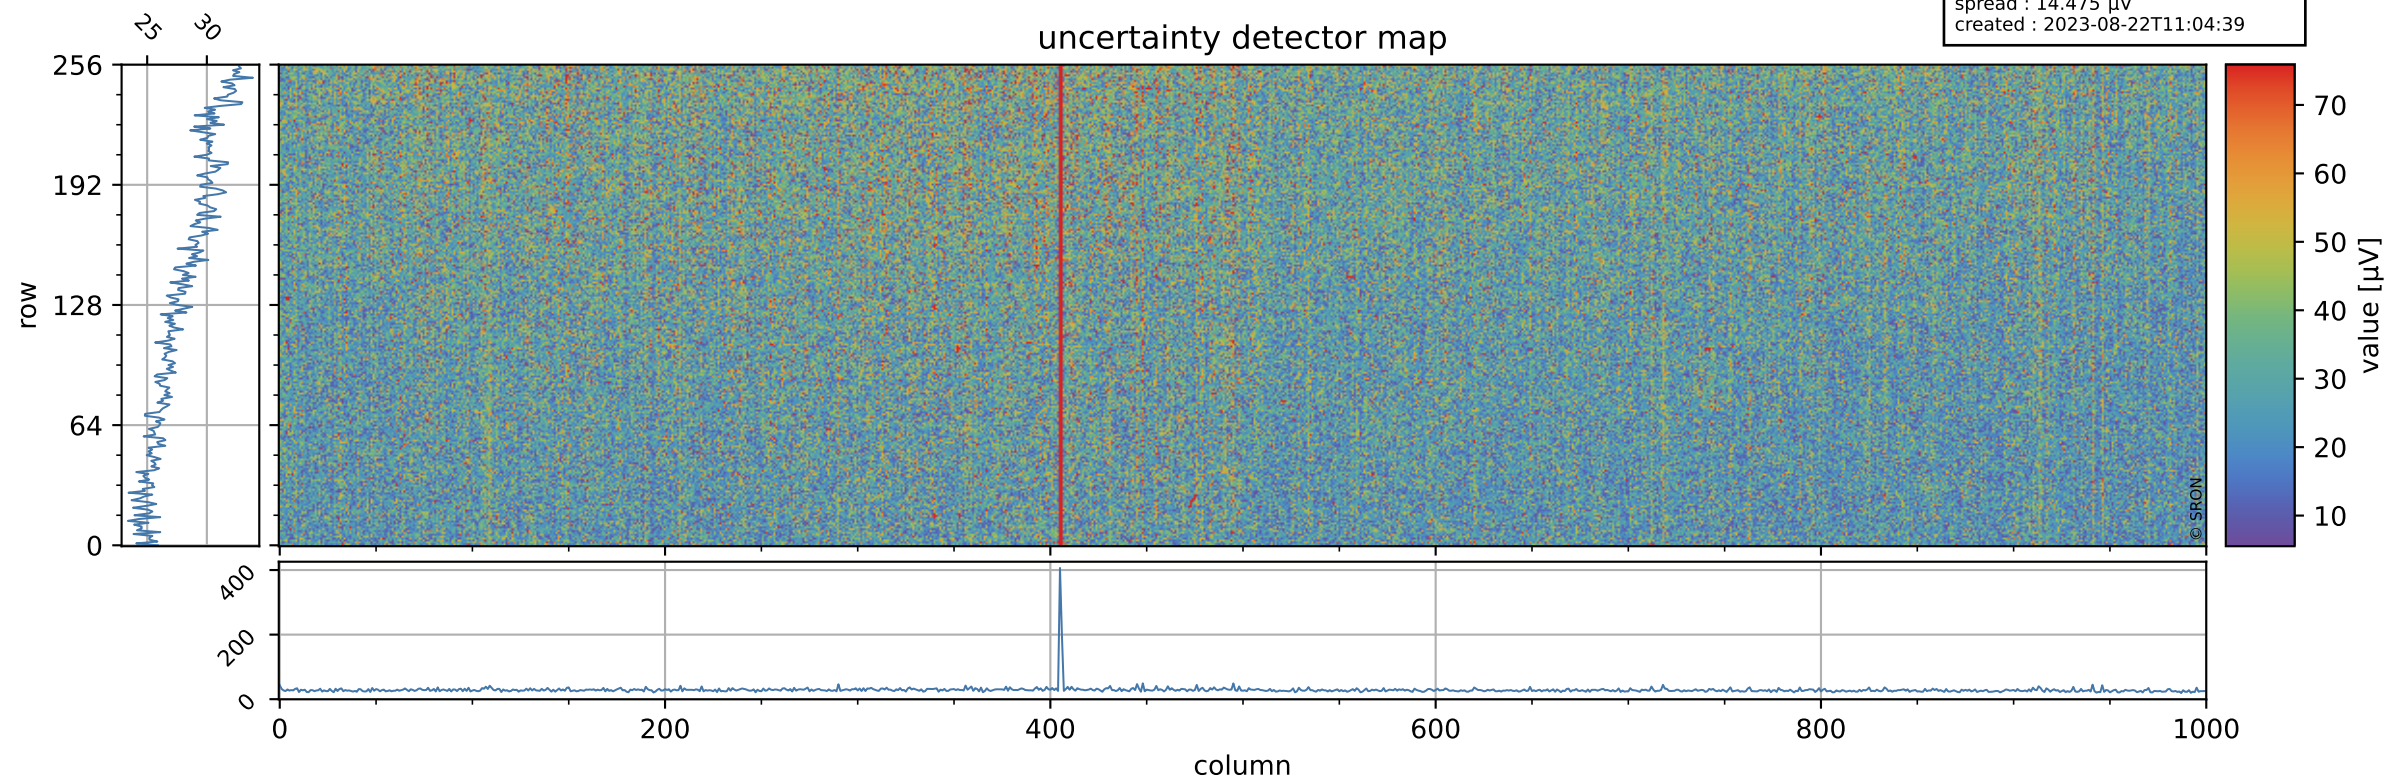

Tropomi SWIR offset (beta nominal)

orbits : 20 in [10162, 10207]
coverage : 2019-09-29 / 2019-10-02
median : 0.52587 V
spread : 0.035918 V
created : 2023-08-22T11:04:39

value detector map

Tropomi SWIR offset (beta nominal)

orbits : 20 in [10162, 10207]
coverage : 2019-09-29 / 2019-10-02
median : 28.261 μV
spread : 14.475 μV
created : 2023-08-22T11:04:39

Tropomi SWIR offset (beta nominal)

orbits : 20 in [10162, 10207]
coverage : 2019-09-29 / 2019-10-02
median : -0.14901 mV
spread : 0.34445 mV
created : 2023-08-22T11:04:39

value compared with SWIR offset CKD

Tropomi SWIR offset (beta nominal) ground-tracks of Sentinel-5P

orbits : 20 in [10162, 10207]
coverage : 2019-09-29 / 2019-10-02
created : 2023-08-22T11:04:39

Tropomi SWIR offset (beta nominal)

orbits : [1867, 10207]
coverage : 2018-02-20 / 2019-10-02
created : 2023-08-22T11:04:40

trend of detector median & temperatures