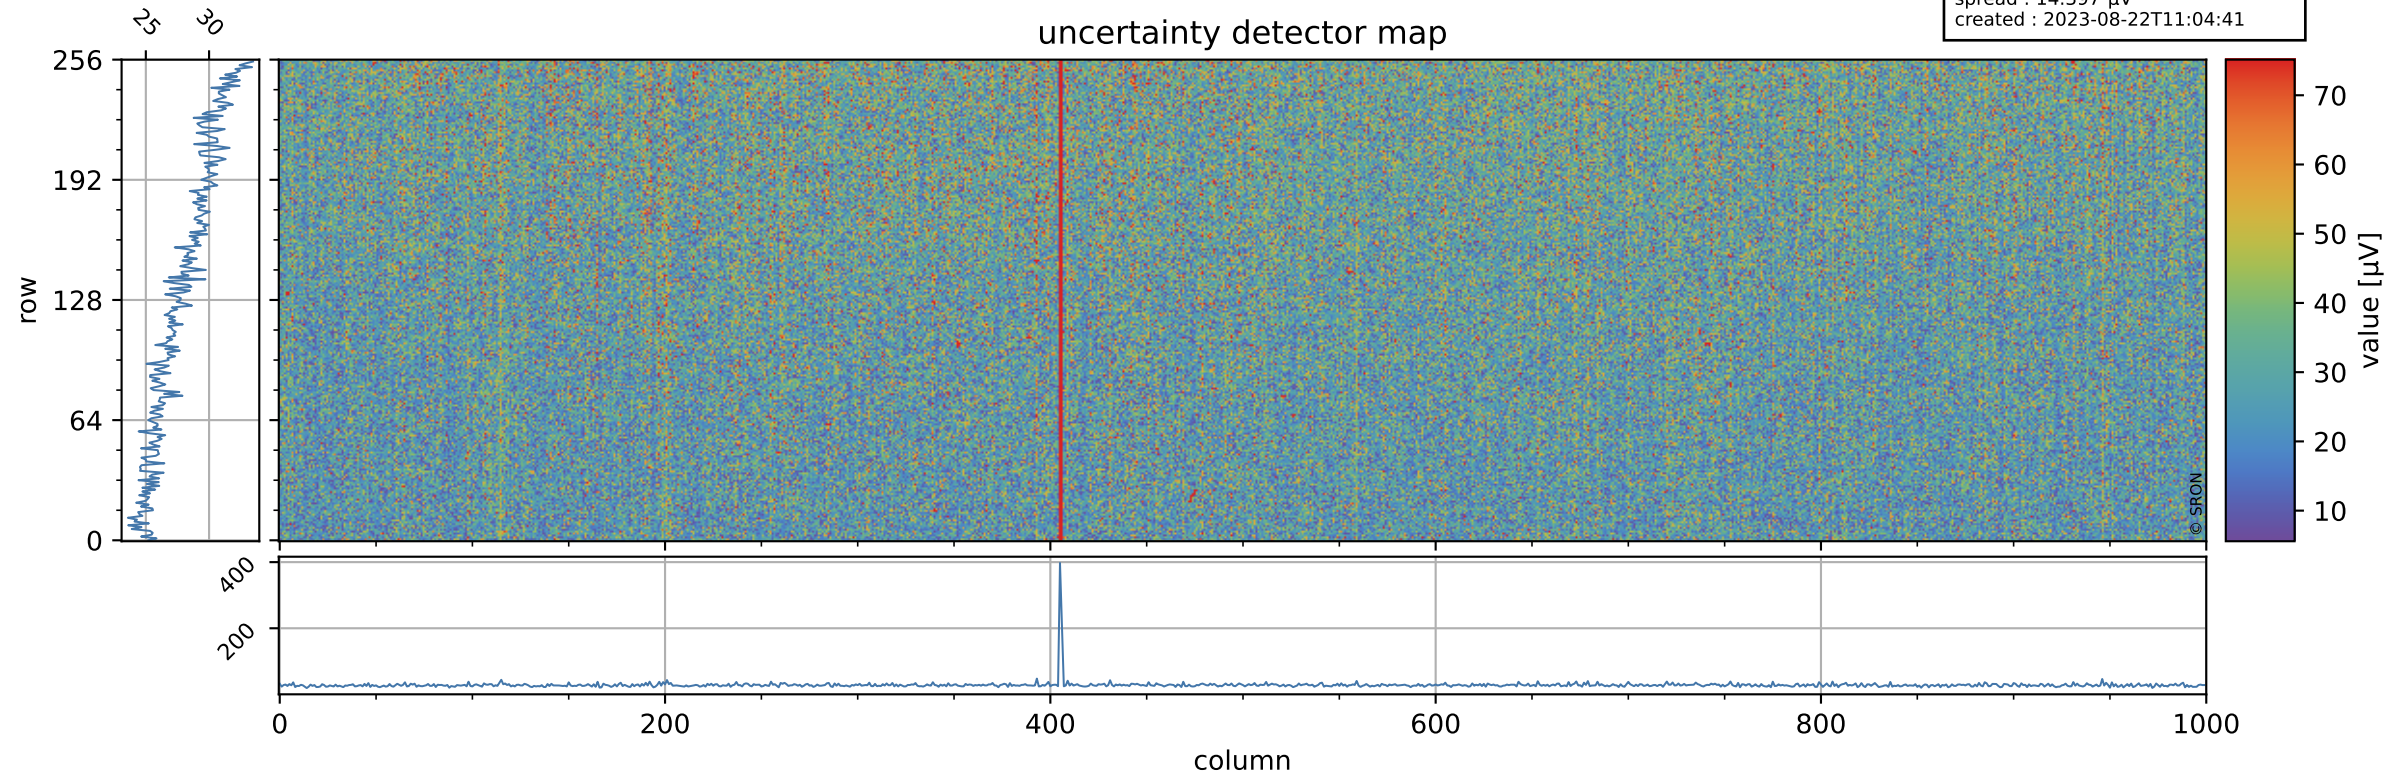

Tropomi SWIR offset (beta nominal)

orbits : 18 in [10207, 10252]
coverage : 2019-10-03 / 2019-10-06
median : 0.52591 V
spread : 0.035915 V
created : 2023-08-22T11:04:41

value detector map

Tropomi SWIR offset (beta nominal)

orbits : 18 in [10207, 10252]
coverage : 2019-10-03 / 2019-10-06
median : 28.209 μV
spread : 14.397 μV
created : 2023-08-22T11:04:41

Tropomi SWIR offset (beta nominal)

orbits : 18 in [10207, 10252]
coverage : 2019-10-03 / 2019-10-06
median : -0.10678 mV
spread : 0.34176 mV
created : 2023-08-22T11:04:41

value compared with SWIR offset CKD

Tropomi SWIR offset (beta nominal) ground-tracks of Sentinel-5P

orbits : 18 in [10207, 10252]
coverage : 2019-10-03 / 2019-10-06
created : 2023-08-22T11:04:42

Tropomi SWIR offset (beta nominal)

orbits : [1867, 10252]
coverage : 2018-02-20 / 2019-10-06
created : 2023-08-22T11:04:42

trend of detector median & temperatures