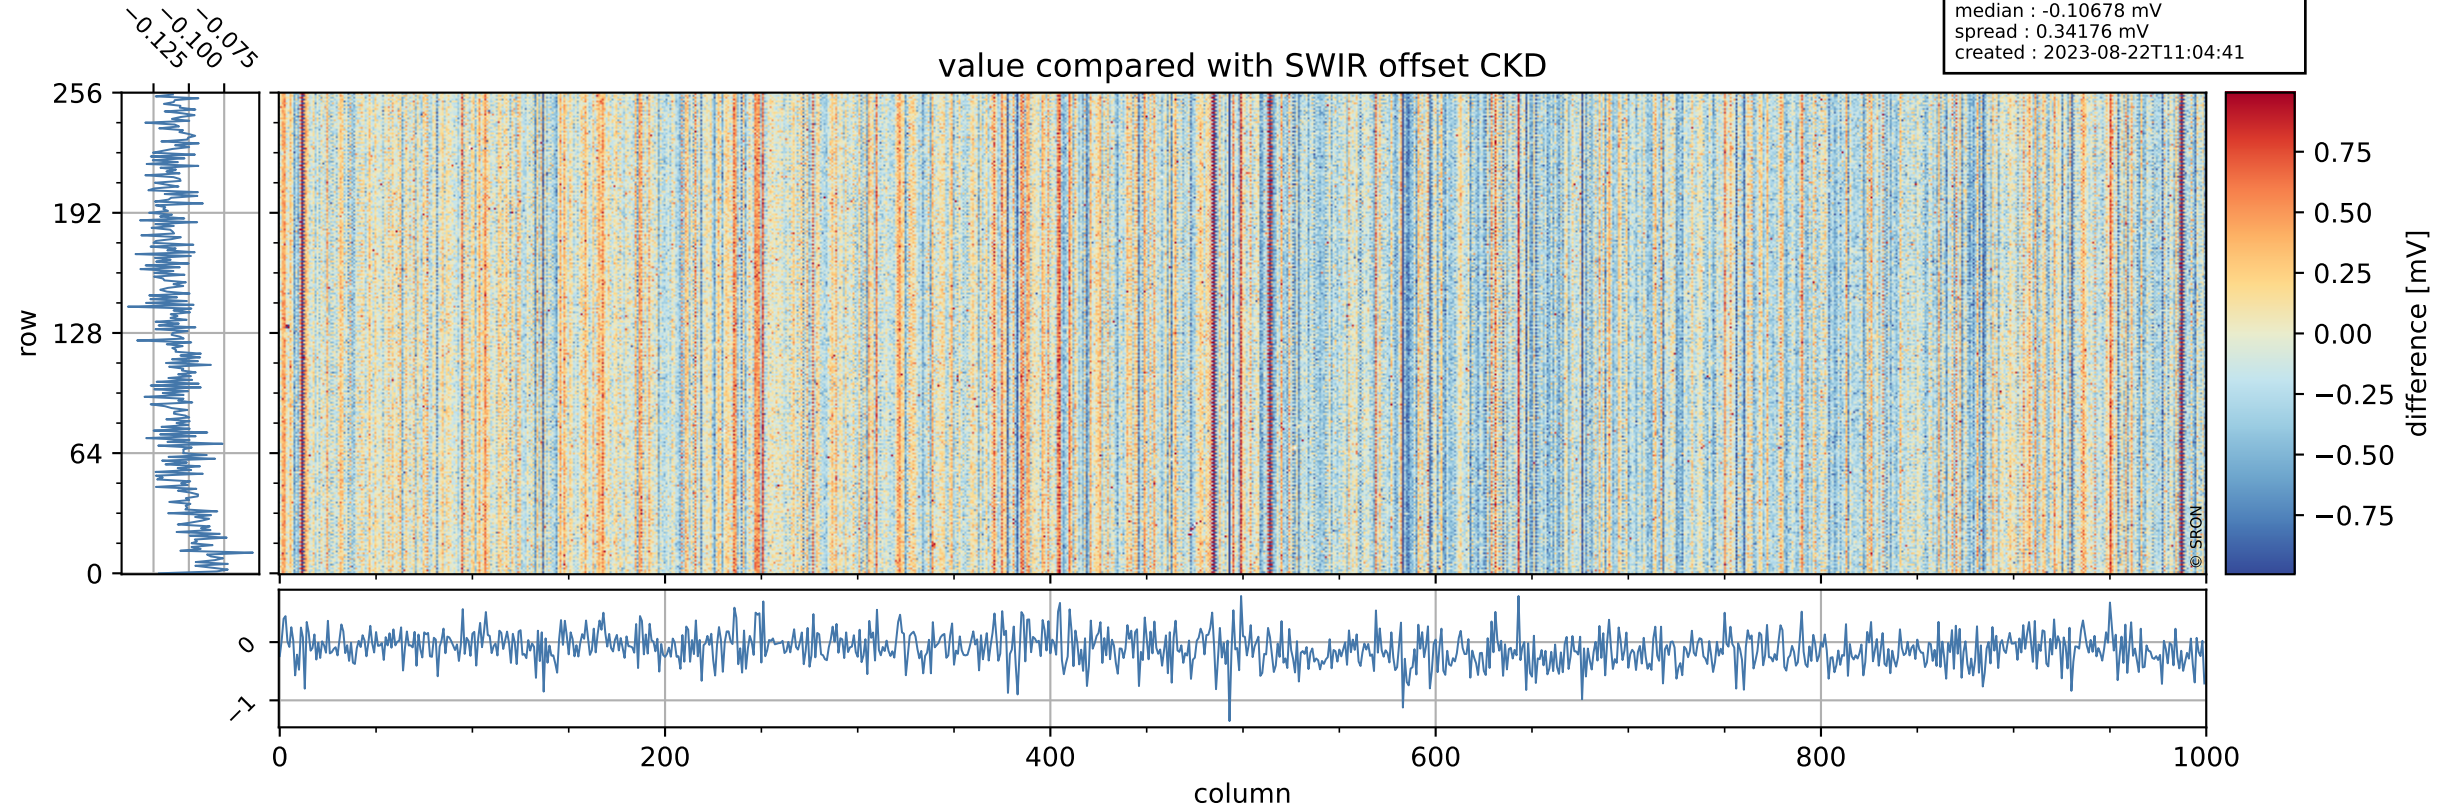

Tropomi SWIR offset (beta nominal)

orbits : 18 in [10207, 10252]
coverage : 2019-10-03 / 2019-10-06
median : 0.52591 V
spread : 0.035915 V
created : 2023-08-22T11:04:41

value detector map

Tropomi SWIR offset (beta nominal)

orbits : 18 in [10207, 10252]
coverage : 2019-10-03 / 2019-10-06
median : 28.209 μV
spread : 14.397 μV
created : 2023-08-22T11:04:41

Tropomi SWIR offset (beta nominal)

orbits : 18 in [10207, 10252]
coverage : 2019-10-03 / 2019-10-06
median : -0.10678 mV
spread : 0.34176 mV
created : 2023-08-22T11:04:41

value compared with SWIR offset CKD

Tropomi SWIR offset (beta nominal) ground-tracks of Sentinel-5P

orbits : 18 in [10207, 10252]
coverage : 2019-10-03 / 2019-10-06
created : 2023-08-22T11:04:42

Tropomi SWIR offset (beta nominal)

orbits : [1867, 10252]
coverage : 2018-02-20 / 2019-10-06
created : 2023-08-22T11:04:42

trend of detector median & temperatures