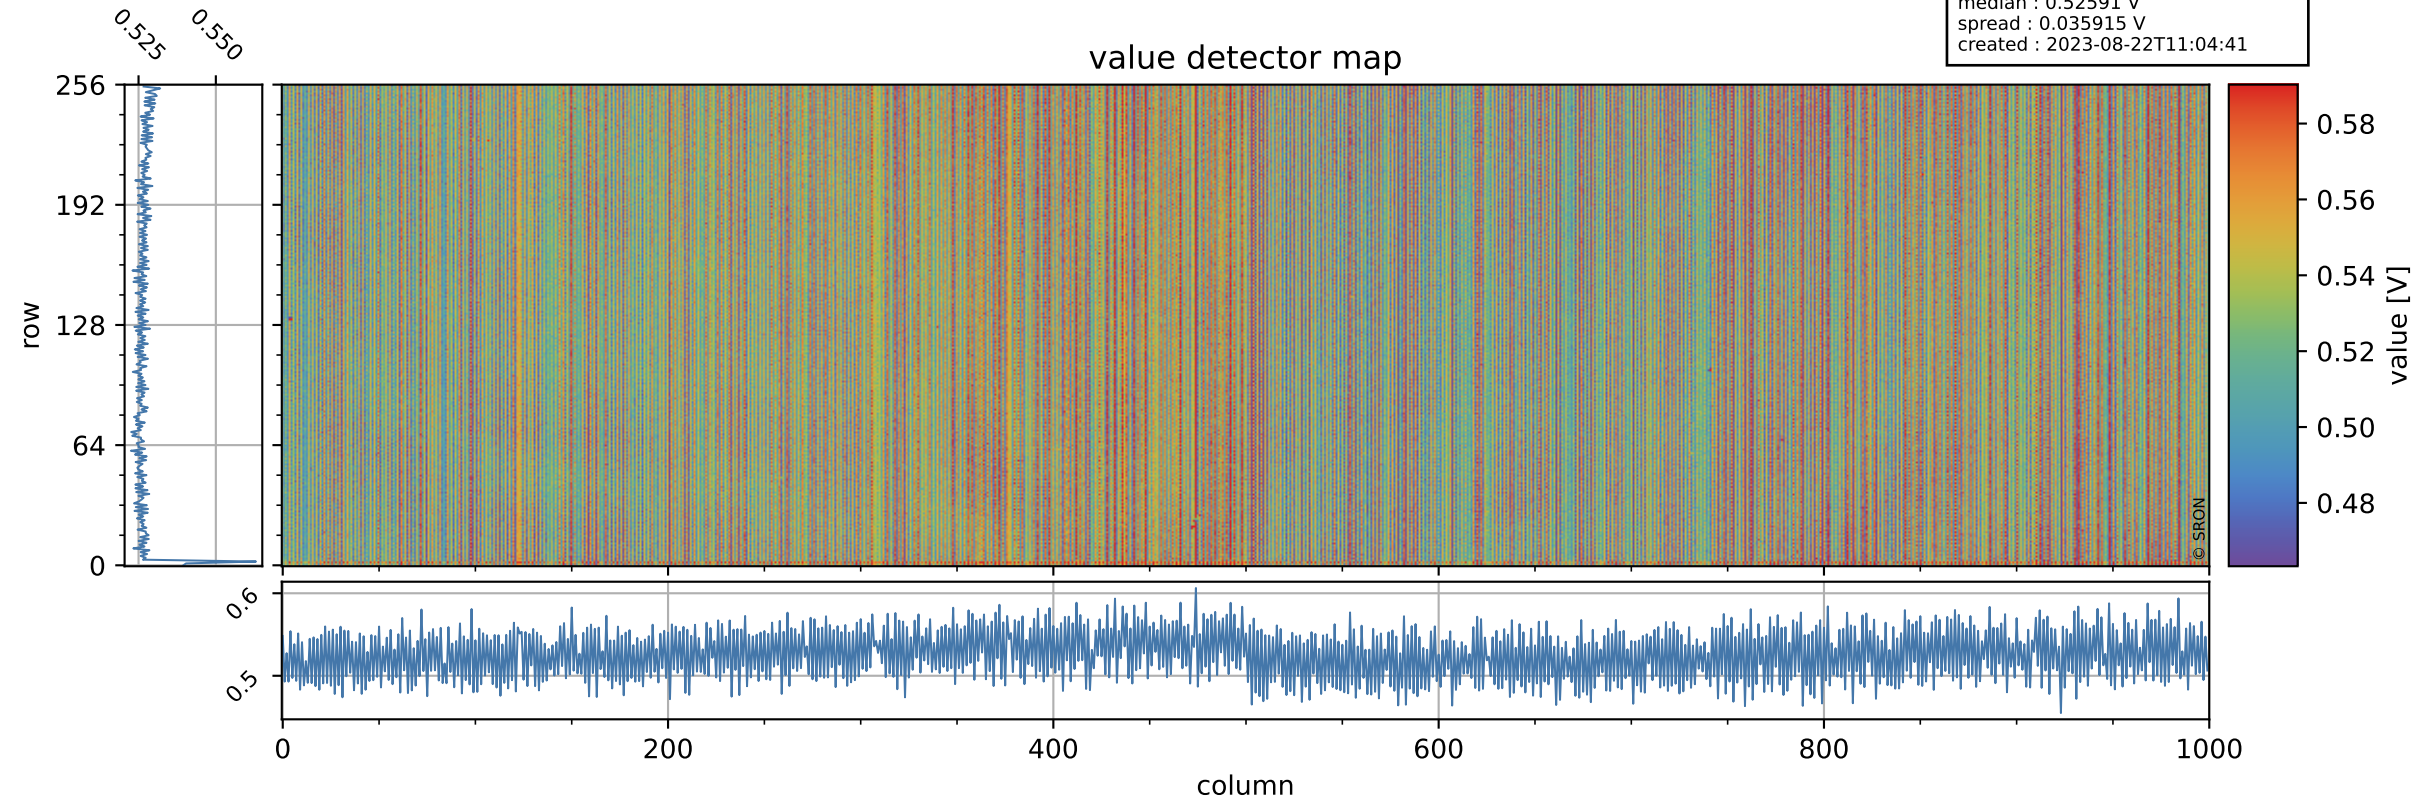

Tropomi SWIR offset (beta nominal)

orbits : 18 in [10207, 10252]
coverage : 2019-10-03 / 2019-10-06
median : 0.52591 V
spread : 0.035915 V
created : 2023-08-22T11:04:41

value detector map

Tropomi SWIR offset (beta nominal)

orbits : 18 in [10207, 10252]
coverage : 2019-10-03 / 2019-10-06
median : 28.209 μV
spread : 14.397 μV
created : 2023-08-22T11:04:41

Tropomi SWIR offset (beta nominal)

orbits : 18 in [10207, 10252]
coverage : 2019-10-03 / 2019-10-06
median : -0.10678 mV
spread : 0.34176 mV
created : 2023-08-22T11:04:41

value compared with SWIR offset CKD

Tropomi SWIR offset (beta nominal) ground-tracks of Sentinel-5P

orbits : 18 in [10207, 10252]
coverage : 2019-10-03 / 2019-10-06
created : 2023-08-22T11:04:42

Tropomi SWIR offset (beta nominal)

orbits : [1867, 10252]
coverage : 2018-02-20 / 2019-10-06
created : 2023-08-22T11:04:42

trend of detector median & temperatures