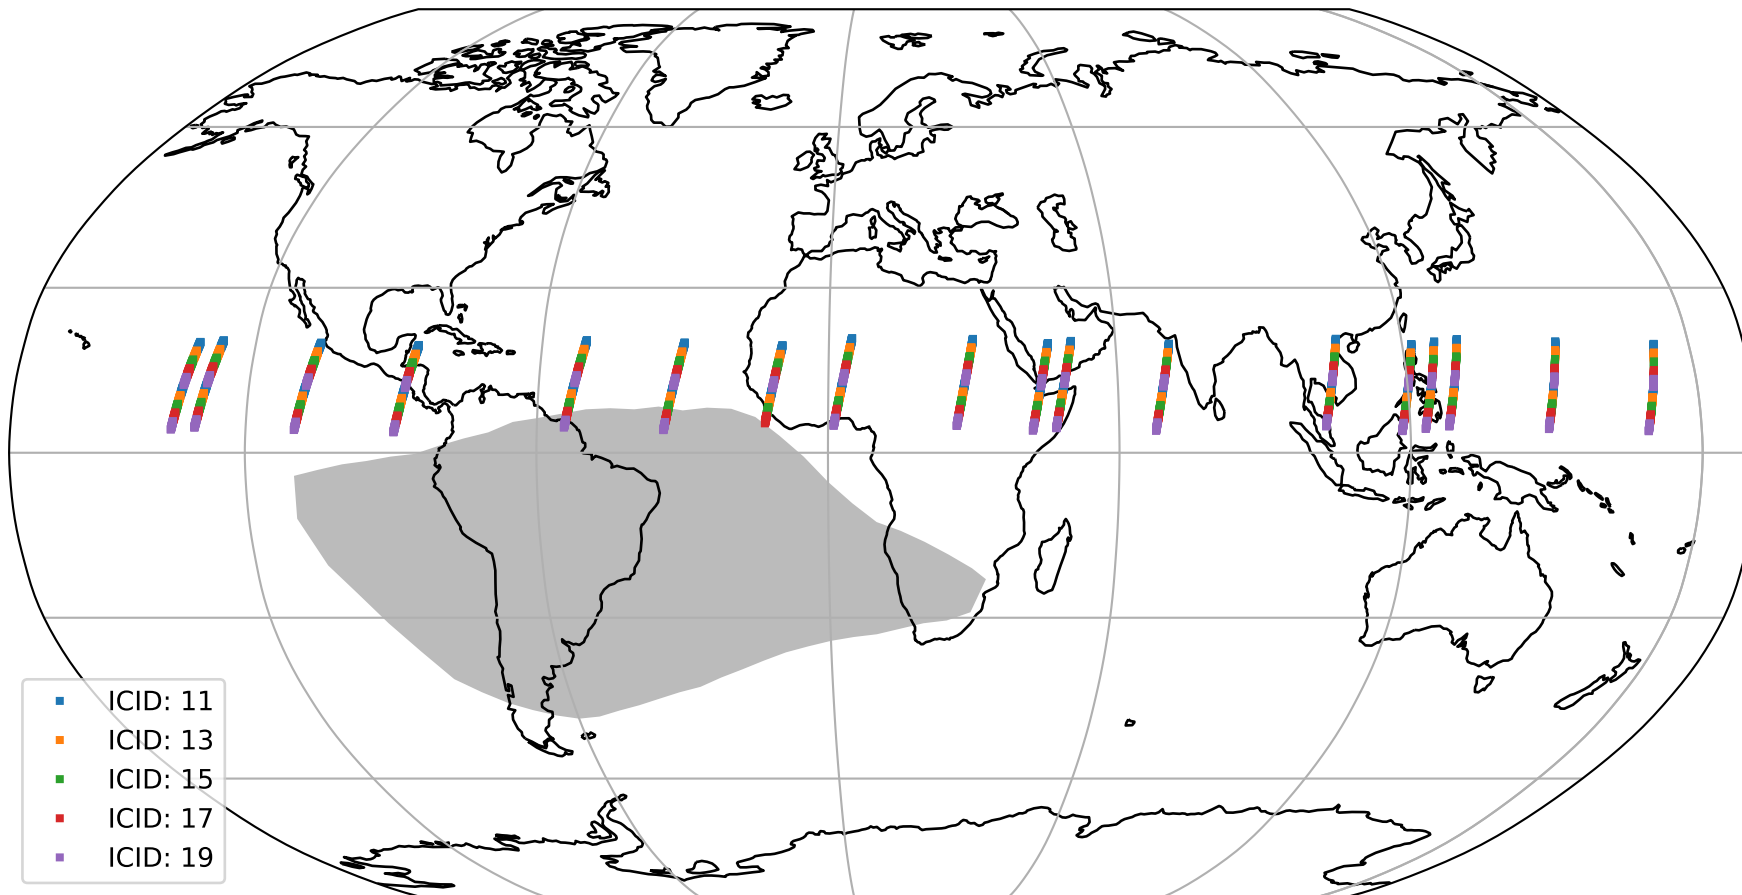

Tropomi SWIR offset (beta nominal)

orbits : 18 in [10207, 10252]
coverage : 2019-10-03 / 2019-10-06
median : 0.52591 V
spread : 0.035915 V
created : 2023-08-22T11:04:41

value detector map

Tropomi SWIR offset (beta nominal)

orbits : 18 in [10207, 10252]
coverage : 2019-10-03 / 2019-10-06
median : 28.209 μV
spread : 14.397 μV
created : 2023-08-22T11:04:41

Tropomi SWIR offset (beta nominal)

orbits : 18 in [10207, 10252]
coverage : 2019-10-03 / 2019-10-06
median : -0.10678 mV
spread : 0.34176 mV
created : 2023-08-22T11:04:41

value compared with SWIR offset CKD

Tropomi SWIR offset (beta nominal) ground-tracks of Sentinel-5P

orbits : 18 in [10207, 10252]
coverage : 2019-10-03 / 2019-10-06
created : 2023-08-22T11:04:42

Tropomi SWIR offset (beta nominal)

orbits : [1867, 10252]
coverage : 2018-02-20 / 2019-10-06
created : 2023-08-22T11:04:42

trend of detector median & temperatures