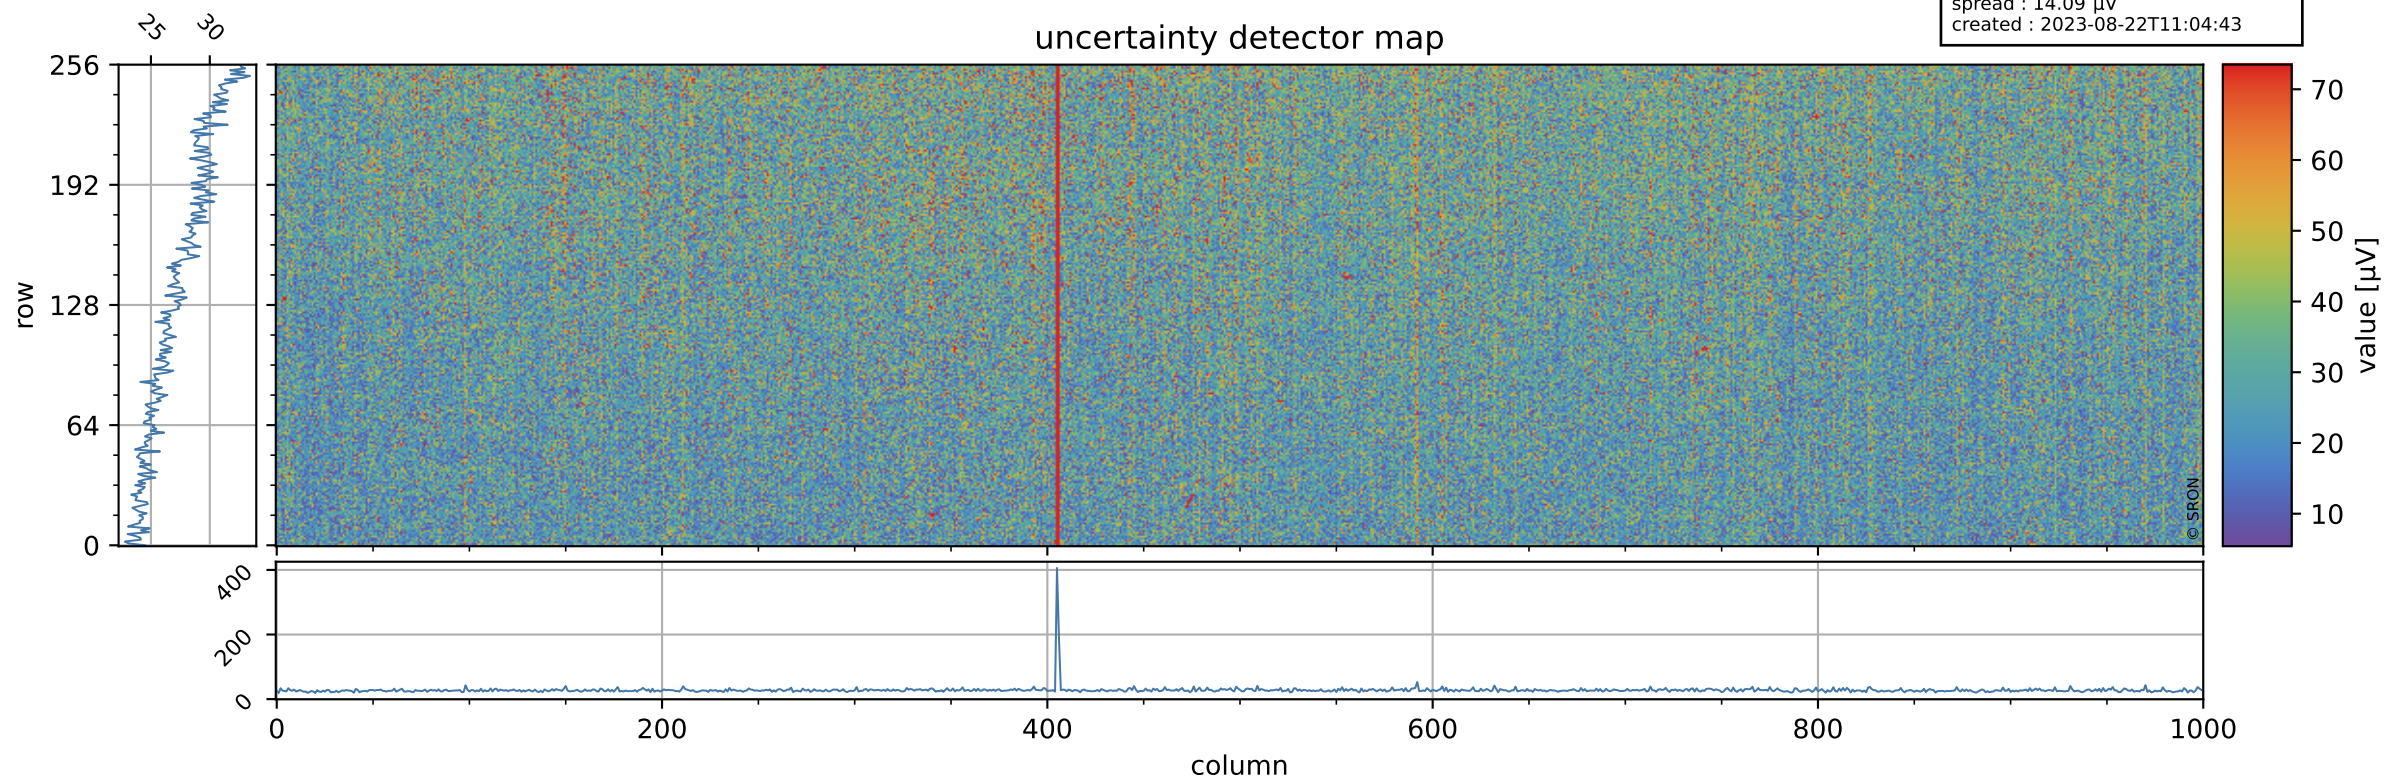

Tropomi SWIR offset (beta nominal)

orbits : 20 in [10252, 10297]
coverage : 2019-10-06 / 2019-10-09
median : 0.52591 V
spread : 0.03592 V
created : 2023-08-22T11:04:43

value detector map

Tropomi SWIR offset (beta nominal)

orbits : 20 in [10252, 10297]
coverage : 2019-10-06 / 2019-10-09
median : 27.501 μV
spread : 14.09 μV
created : 2023-08-22T11:04:43

Tropomi SWIR offset (beta nominal)

orbits : 20 in [10252, 10297]
coverage : 2019-10-06 / 2019-10-09
median : -0.11376 mV
spread : 0.34903 mV
created : 2023-08-22T11:04:43

value compared with SWIR offset CKD

Tropomi SWIR offset (beta nominal) ground-tracks of Sentinel-5P

orbits : 20 in [10252, 10297]
coverage : 2019-10-06 / 2019-10-09
created : 2023-08-22T11:04:44

Tropomi SWIR offset (beta nominal)

orbits : [1867, 10297]
coverage : 2018-02-20 / 2019-10-09
created : 2023-08-22T11:04:44

trend of detector median & temperatures