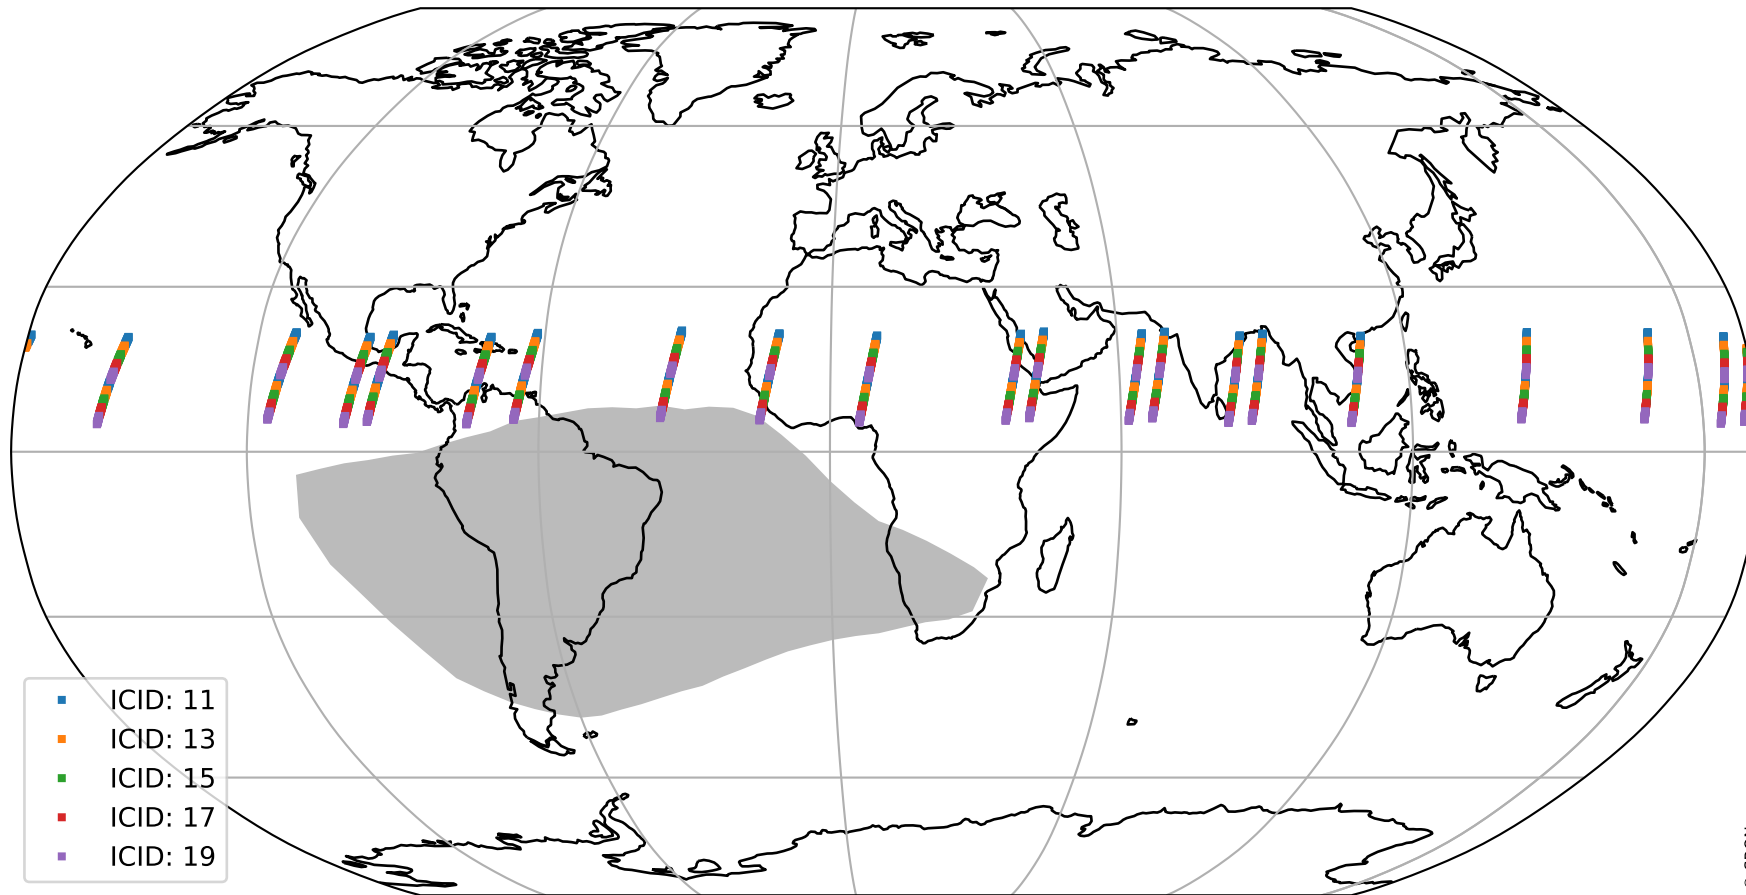

Tropomi SWIR offset (beta nominal)

orbits : 20 in [10252, 10297]
coverage : 2019-10-06 / 2019-10-09
median : 0.52591 V
spread : 0.03592 V
created : 2023-08-22T11:04:43

value detector map

Tropomi SWIR offset (beta nominal)

orbits : 20 in [10252, 10297]
coverage : 2019-10-06 / 2019-10-09
median : 27.501 μV
spread : 14.09 μV
created : 2023-08-22T11:04:43

Tropomi SWIR offset (beta nominal)

orbits : 20 in [10252, 10297]
coverage : 2019-10-06 / 2019-10-09
median : -0.11376 mV
spread : 0.34903 mV
created : 2023-08-22T11:04:43

value compared with SWIR offset CKD

Tropomi SWIR offset (beta nominal) ground-tracks of Sentinel-5P

orbits : 20 in [10252, 10297]
coverage : 2019-10-06 / 2019-10-09
created : 2023-08-22T11:04:44

Tropomi SWIR offset (beta nominal)

orbits : [1867, 10297]
coverage : 2018-02-20 / 2019-10-09
created : 2023-08-22T11:04:44

trend of detector median & temperatures