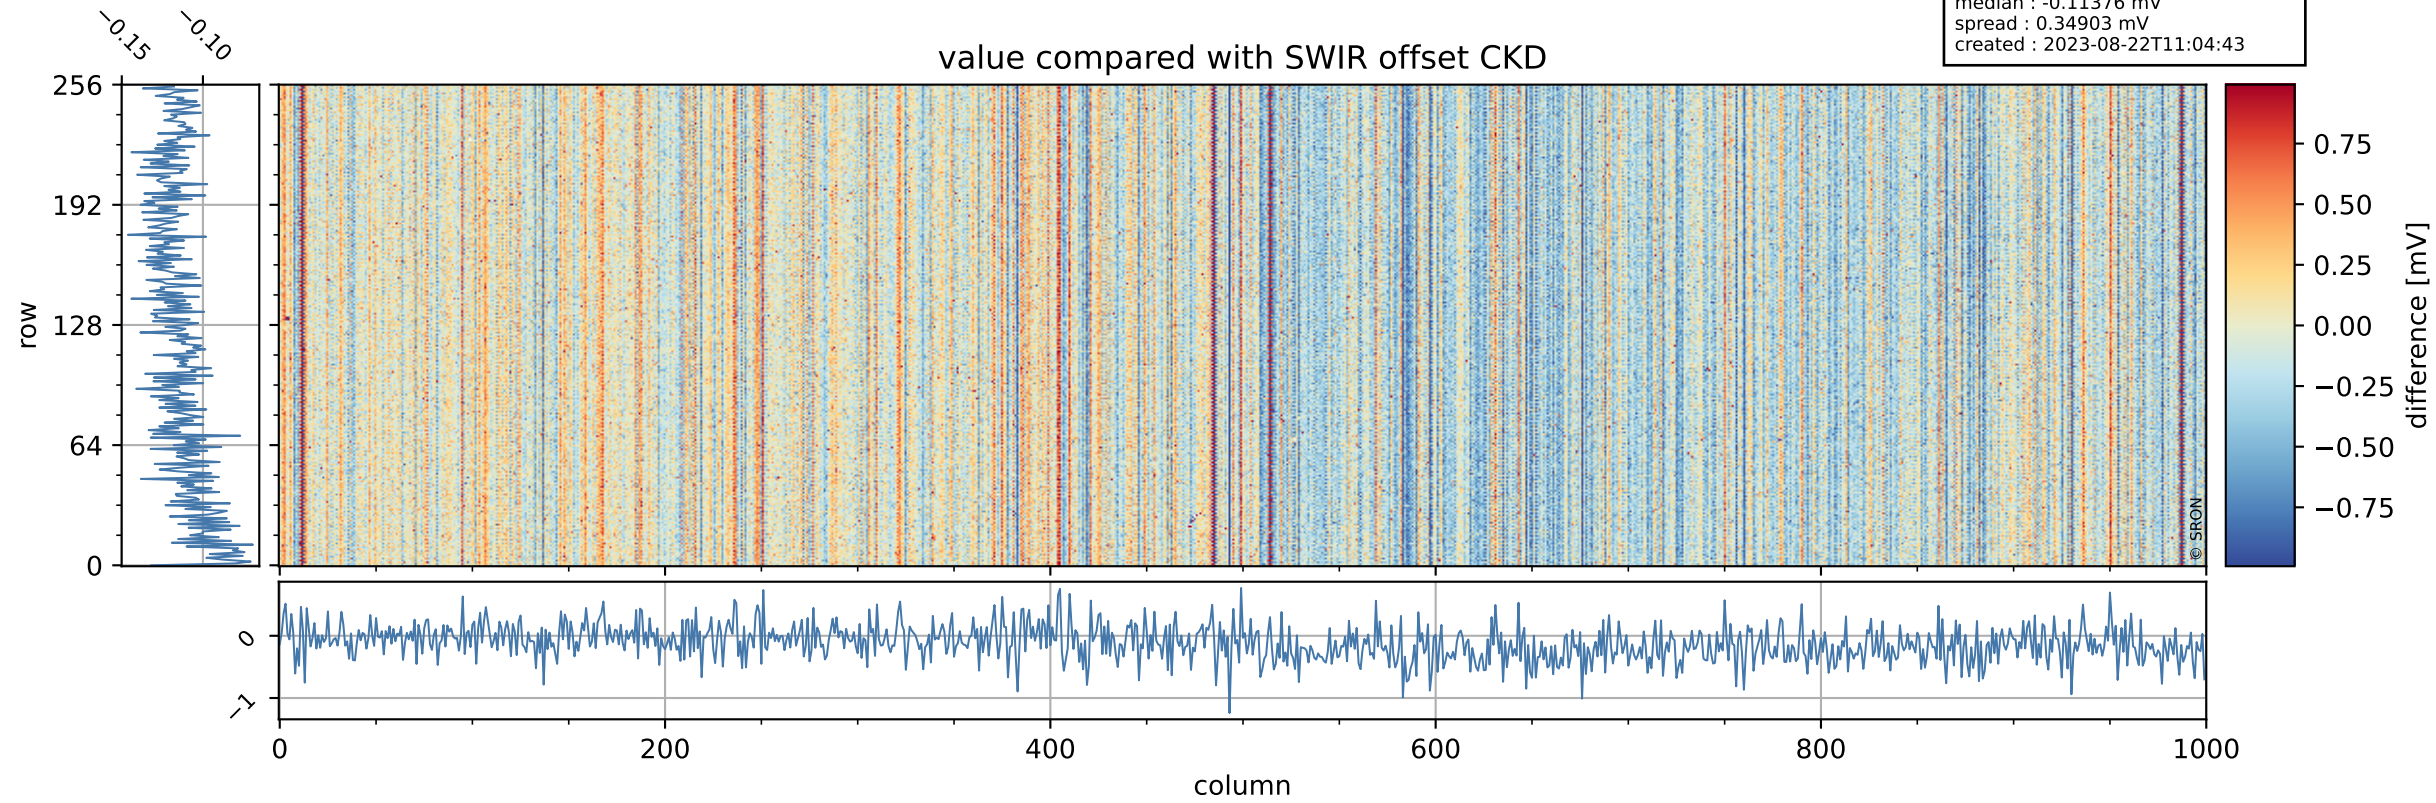

Tropomi SWIR offset (beta nominal)

orbits : 20 in [10252, 10297]
coverage : 2019-10-06 / 2019-10-09
median : 0.52591 V
spread : 0.03592 V
created : 2023-08-22T11:04:43

value detector map

Tropomi SWIR offset (beta nominal)

orbits : 20 in [10252, 10297]
coverage : 2019-10-06 / 2019-10-09
median : 27.501 μV
spread : 14.09 μV
created : 2023-08-22T11:04:43

Tropomi SWIR offset (beta nominal)

orbits : 20 in [10252, 10297]
coverage : 2019-10-06 / 2019-10-09
median : -0.11376 mV
spread : 0.34903 mV
created : 2023-08-22T11:04:43

value compared with SWIR offset CKD

Tropomi SWIR offset (beta nominal) ground-tracks of Sentinel-5P

orbits : 20 in [10252, 10297]
coverage : 2019-10-06 / 2019-10-09
created : 2023-08-22T11:04:44

Tropomi SWIR offset (beta nominal)

orbits : [1867, 10297]
coverage : 2018-02-20 / 2019-10-09
created : 2023-08-22T11:04:44

trend of detector median & temperatures