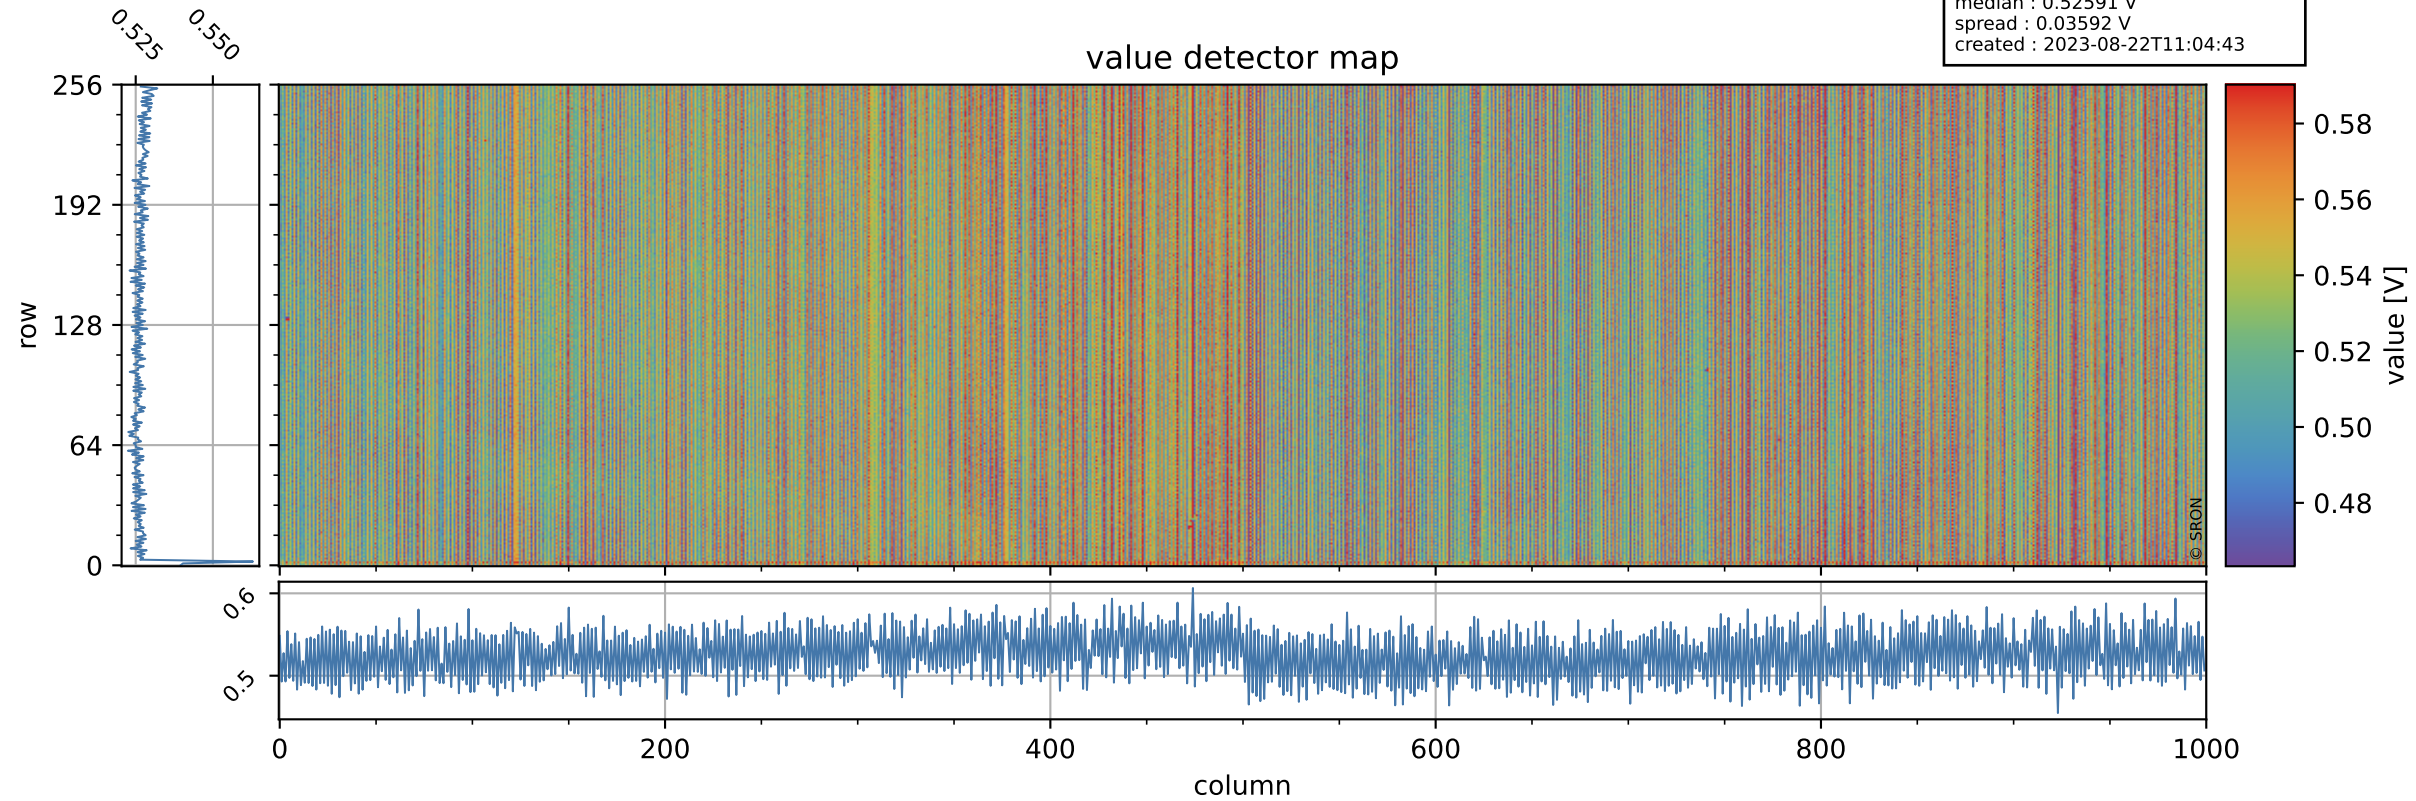

Tropomi SWIR offset (beta nominal)

orbits : 20 in [10252, 10297]
coverage : 2019-10-06 / 2019-10-09
median : 0.52591 V
spread : 0.03592 V
created : 2023-08-22T11:04:43

value detector map

Tropomi SWIR offset (beta nominal)

orbits : 20 in [10252, 10297]
coverage : 2019-10-06 / 2019-10-09
median : 27.501 μV
spread : 14.09 μV
created : 2023-08-22T11:04:43

Tropomi SWIR offset (beta nominal)

orbits : 20 in [10252, 10297]
coverage : 2019-10-06 / 2019-10-09
median : -0.11376 mV
spread : 0.34903 mV
created : 2023-08-22T11:04:43

value compared with SWIR offset CKD

Tropomi SWIR offset (beta nominal) ground-tracks of Sentinel-5P

orbits : 20 in [10252, 10297]
coverage : 2019-10-06 / 2019-10-09
created : 2023-08-22T11:04:44

Tropomi SWIR offset (beta nominal)

orbits : [1867, 10297]
coverage : 2018-02-20 / 2019-10-09
created : 2023-08-22T11:04:44

trend of detector median & temperatures