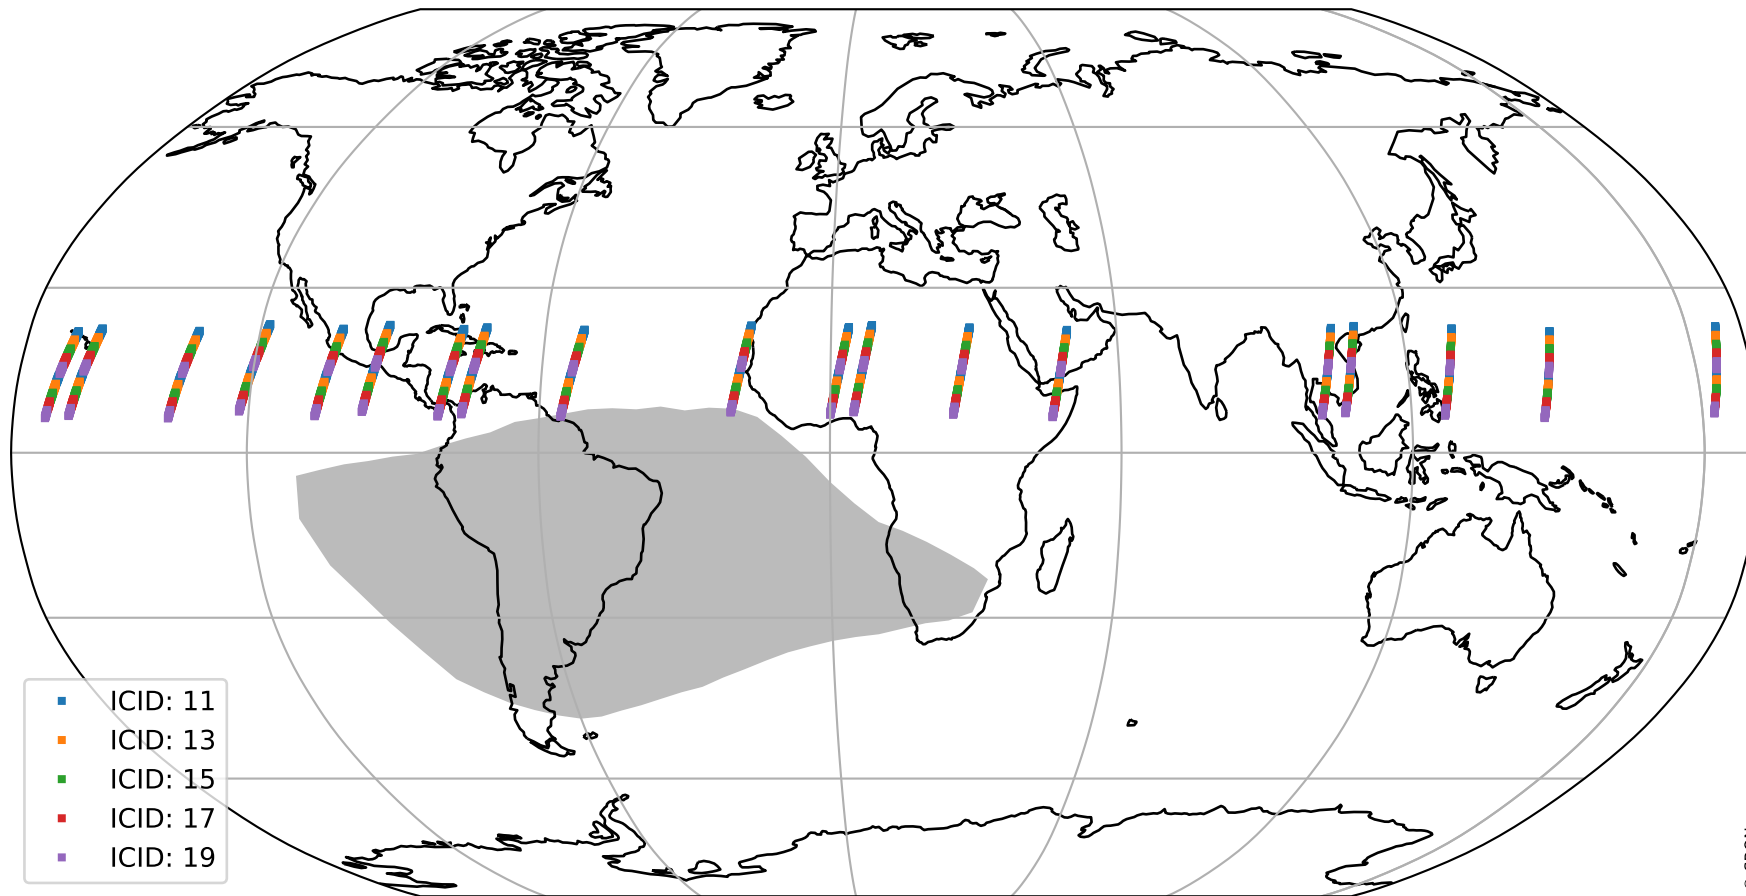

Tropomi SWIR offset (beta nominal)

orbits : 19 in [10297, 10342]
coverage : 2019-10-09 / 2019-10-12
median : 0.52591 V
spread : 0.035913 V
created : 2023-08-22T11:04:45

value detector map

Tropomi SWIR offset (beta nominal)

orbits : 19 in [10297, 10342]
coverage : 2019-10-09 / 2019-10-12
median : 28.823 μV
spread : 14.719 μV
created : 2023-08-22T11:04:45

Tropomi SWIR offset (beta nominal)

orbits : 19 in [10297, 10342]
coverage : 2019-10-09 / 2019-10-12
median : -0.11328 mV
spread : 0.34484 mV
created : 2023-08-22T11:04:45

value compared with SWIR offset CKD

Tropomi SWIR offset (beta nominal) ground-tracks of Sentinel-5P

orbits : 19 in [10297, 10342]
coverage : 2019-10-09 / 2019-10-12
created : 2023-08-22T11:04:46

Tropomi SWIR offset (beta nominal)

orbits : [1867, 10342]
coverage : 2018-02-20 / 2019-10-12
created : 2023-08-22T11:04:46

trend of detector median & temperatures