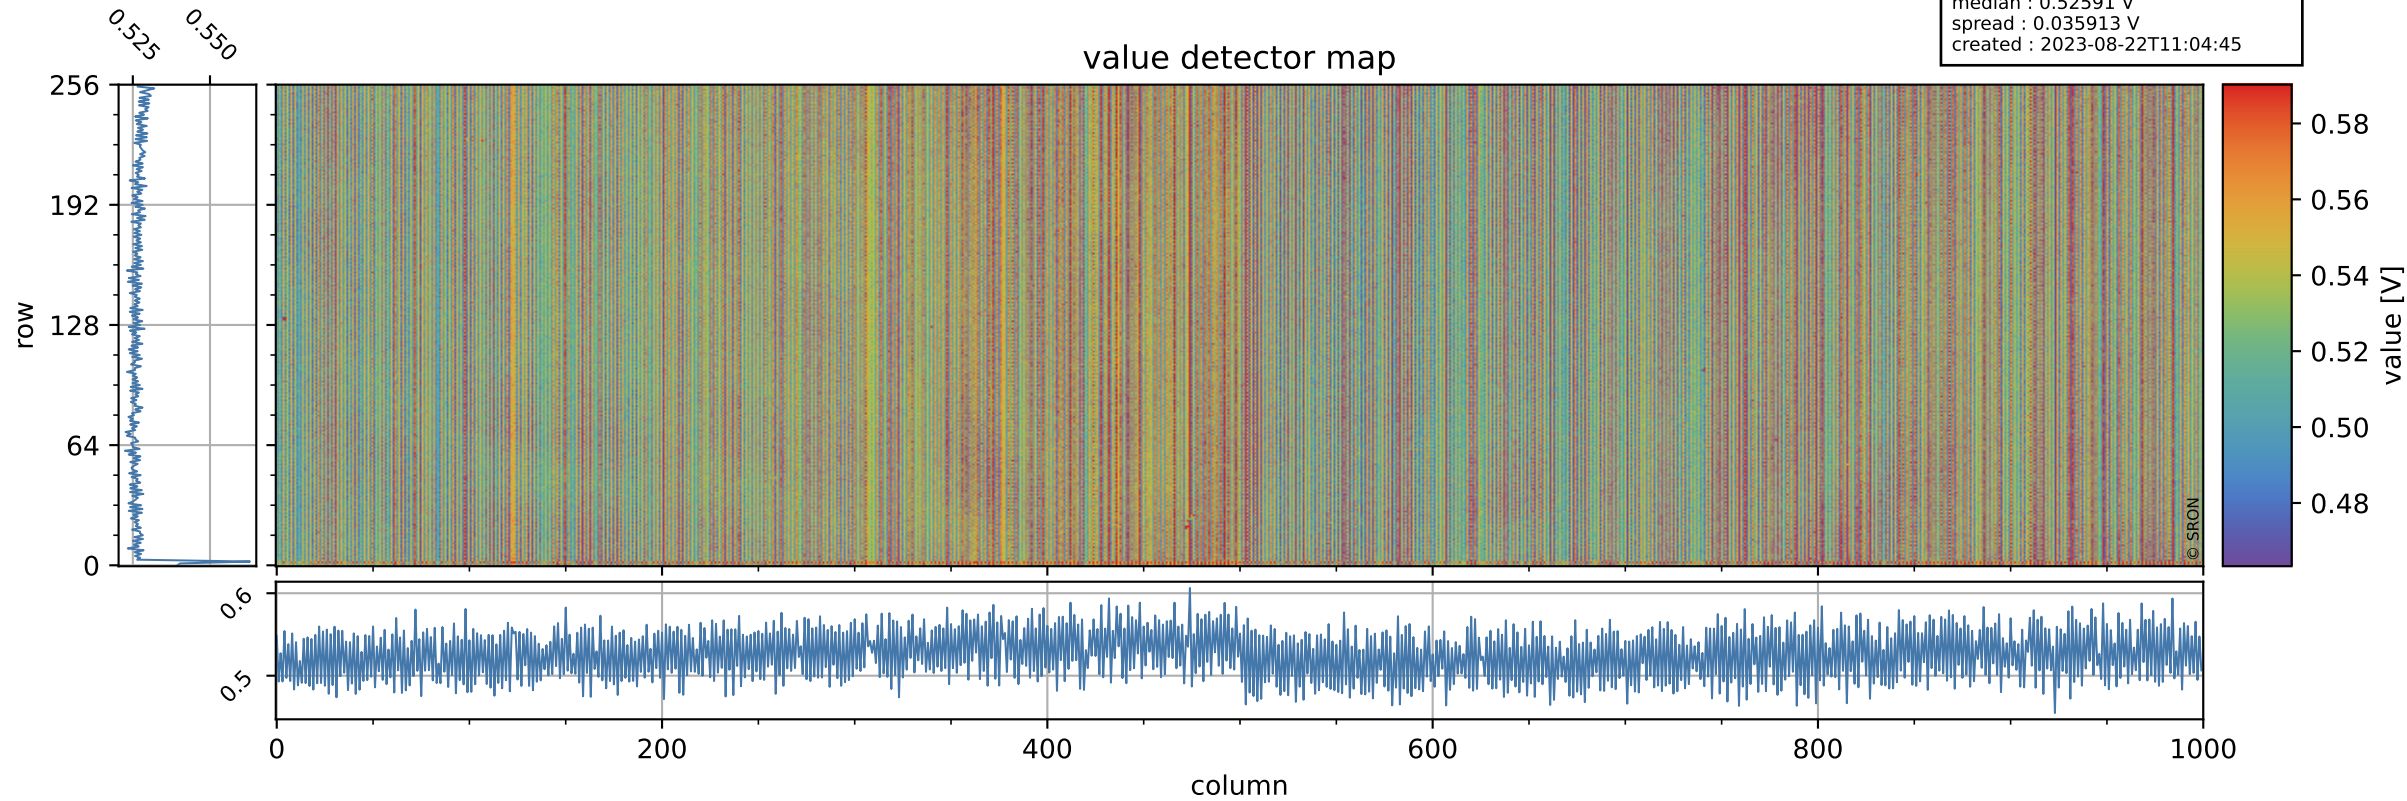

Tropomi SWIR offset (beta nominal)

orbits : 19 in [10297, 10342]
coverage : 2019-10-09 / 2019-10-12
median : 0.52591 V
spread : 0.035913 V
created : 2023-08-22T11:04:45

value detector map

Tropomi SWIR offset (beta nominal)

orbits : 19 in [10297, 10342]
coverage : 2019-10-09 / 2019-10-12
median : 28.823 μV
spread : 14.719 μV
created : 2023-08-22T11:04:45

Tropomi SWIR offset (beta nominal)

orbits : 19 in [10297, 10342]
coverage : 2019-10-09 / 2019-10-12
median : -0.11328 mV
spread : 0.34484 mV
created : 2023-08-22T11:04:45

value compared with SWIR offset CKD

Tropomi SWIR offset (beta nominal) ground-tracks of Sentinel-5P

orbits : 19 in [10297, 10342]
coverage : 2019-10-09 / 2019-10-12
created : 2023-08-22T11:04:46

Tropomi SWIR offset (beta nominal)

orbits : [1867, 10342]
coverage : 2018-02-20 / 2019-10-12
created : 2023-08-22T11:04:46

trend of detector median & temperatures