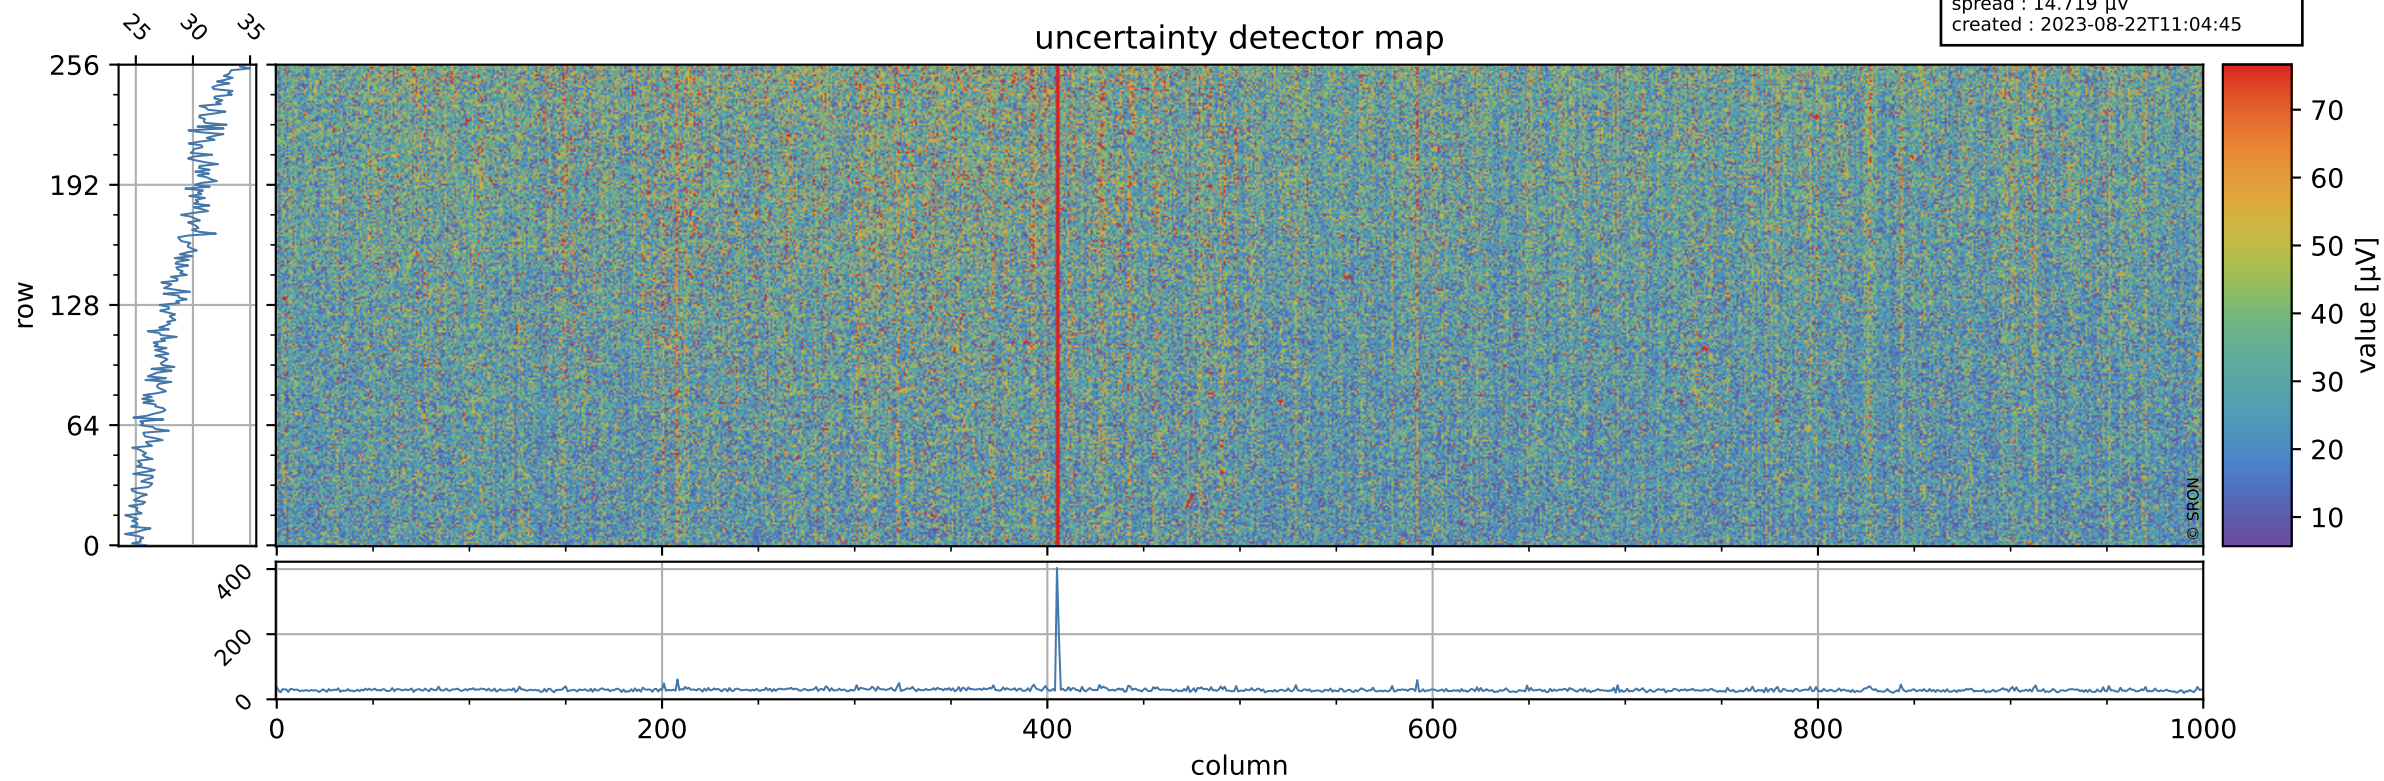

Tropomi SWIR offset (beta nominal)

orbits : 19 in [10297, 10342]
coverage : 2019-10-09 / 2019-10-12
median : 0.52591 V
spread : 0.035913 V
created : 2023-08-22T11:04:45

value detector map

Tropomi SWIR offset (beta nominal)

orbits : 19 in [10297, 10342]
coverage : 2019-10-09 / 2019-10-12
median : 28.823 μV
spread : 14.719 μV
created : 2023-08-22T11:04:45

Tropomi SWIR offset (beta nominal)

orbits : 19 in [10297, 10342]
coverage : 2019-10-09 / 2019-10-12
median : -0.11328 mV
spread : 0.34484 mV
created : 2023-08-22T11:04:45

value compared with SWIR offset CKD

Tropomi SWIR offset (beta nominal) ground-tracks of Sentinel-5P

orbits : 19 in [10297, 10342]
coverage : 2019-10-09 / 2019-10-12
created : 2023-08-22T11:04:46

Tropomi SWIR offset (beta nominal)

orbits : [1867, 10342]
coverage : 2018-02-20 / 2019-10-12
created : 2023-08-22T11:04:46

trend of detector median & temperatures