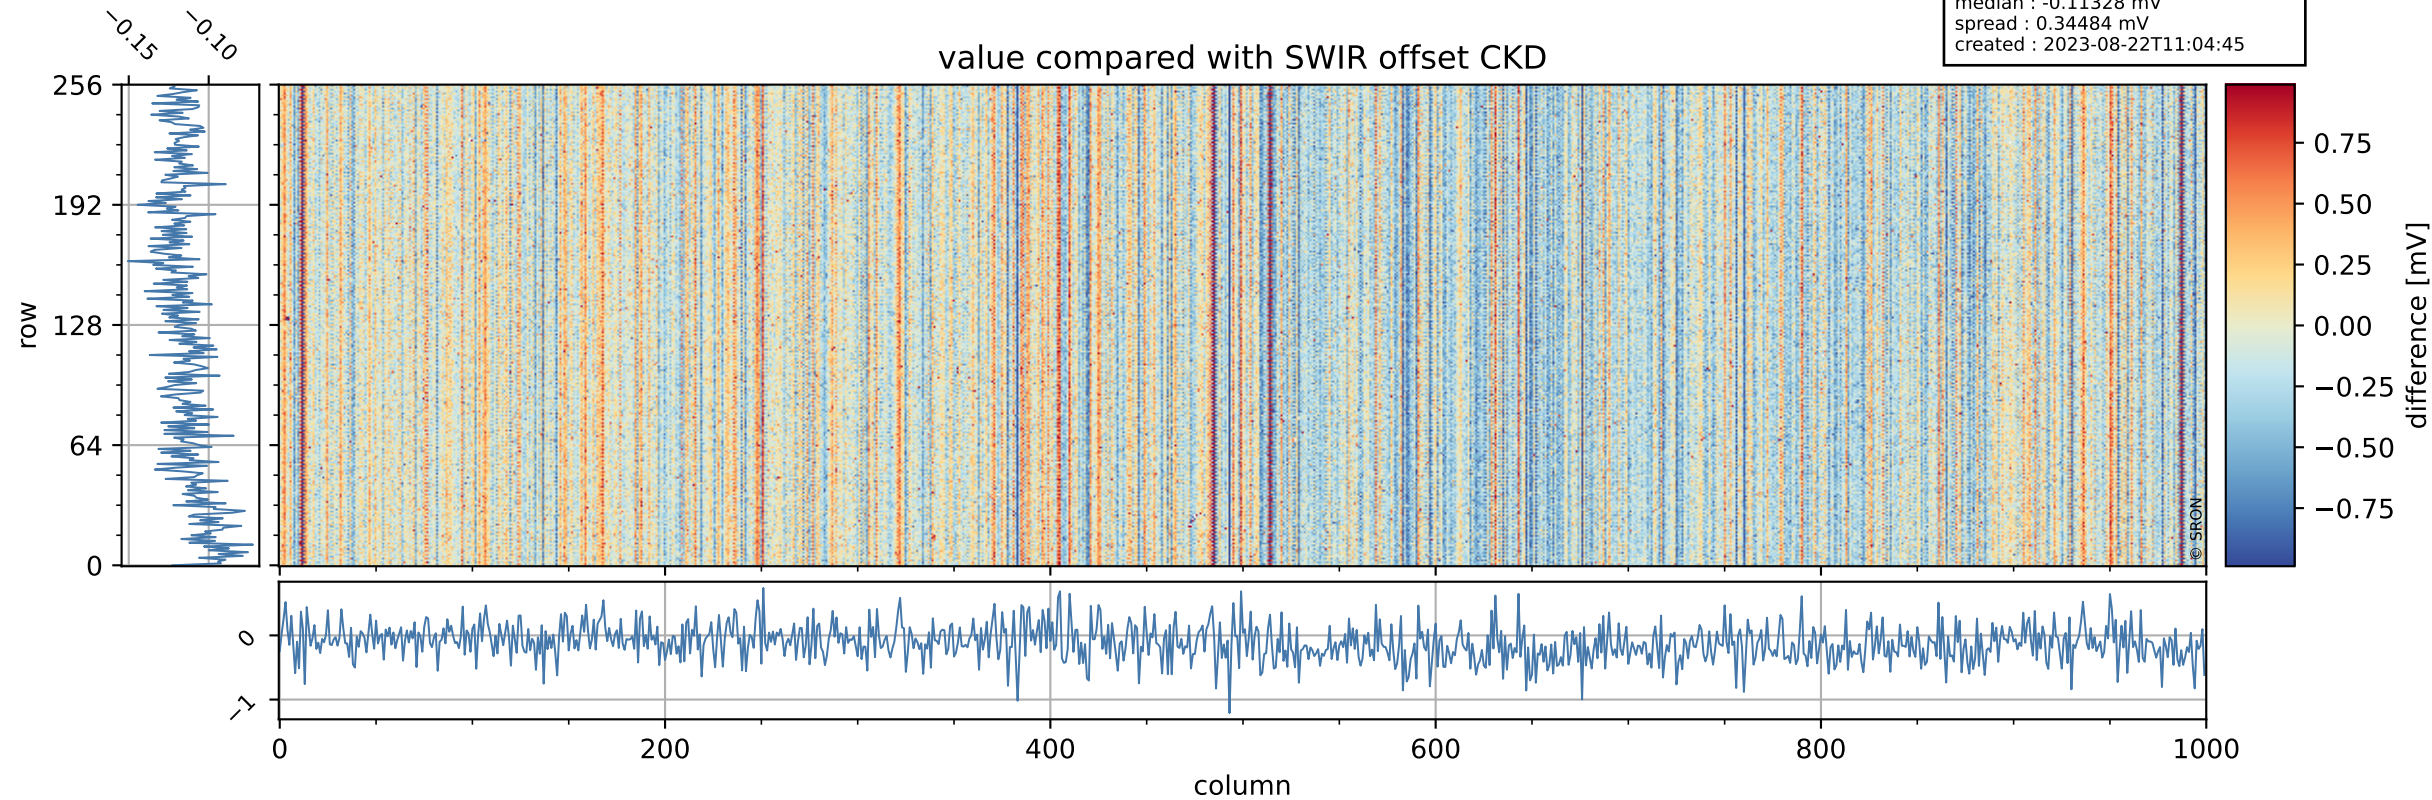

Tropomi SWIR offset (beta nominal)

orbits : 19 in [10297, 10342]
coverage : 2019-10-09 / 2019-10-12
median : 0.52591 V
spread : 0.035913 V
created : 2023-08-22T11:04:45

value detector map

Tropomi SWIR offset (beta nominal)

orbits : 19 in [10297, 10342]
coverage : 2019-10-09 / 2019-10-12
median : 28.823 μV
spread : 14.719 μV
created : 2023-08-22T11:04:45

Tropomi SWIR offset (beta nominal)

orbits : 19 in [10297, 10342]
coverage : 2019-10-09 / 2019-10-12
median : -0.11328 mV
spread : 0.34484 mV
created : 2023-08-22T11:04:45

value compared with SWIR offset CKD

Tropomi SWIR offset (beta nominal) ground-tracks of Sentinel-5P

orbits : 19 in [10297, 10342]
coverage : 2019-10-09 / 2019-10-12
created : 2023-08-22T11:04:46

Tropomi SWIR offset (beta nominal)

orbits : [1867, 10342]
coverage : 2018-02-20 / 2019-10-12
created : 2023-08-22T11:04:46

trend of detector median & temperatures