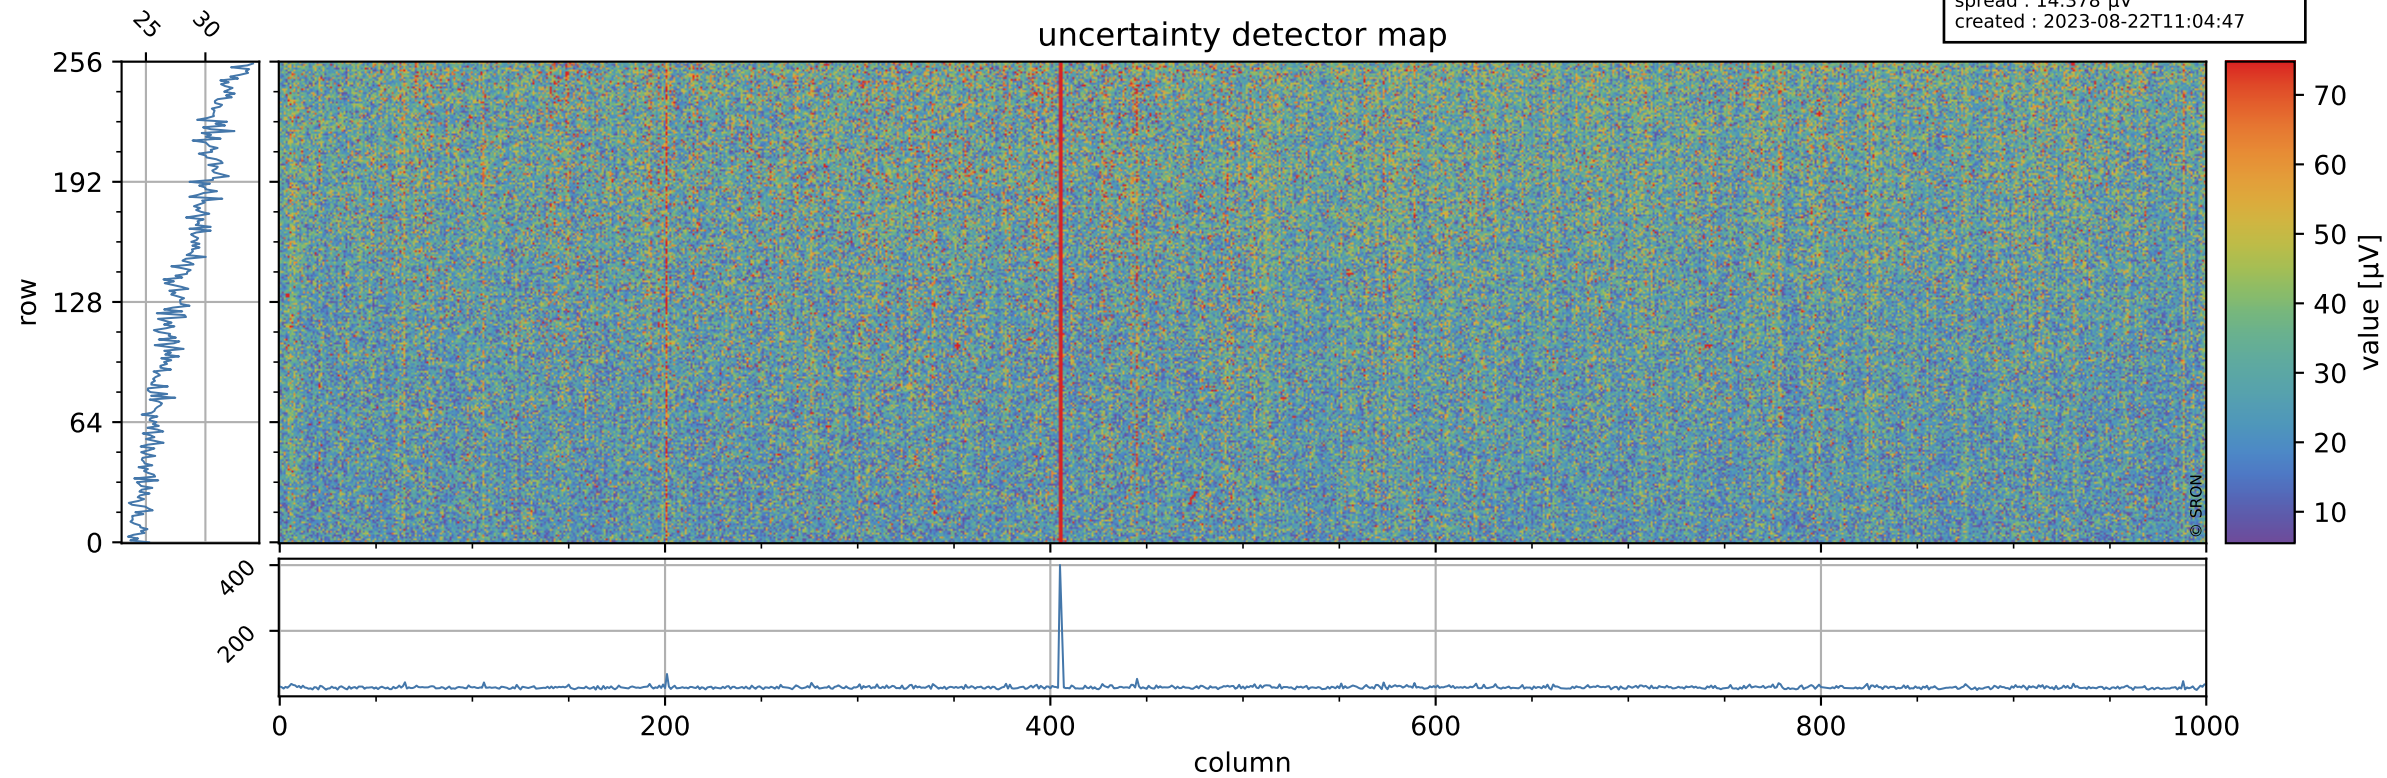

Tropomi SWIR offset (beta nominal)

orbits : 20 in [10342, 10387]
coverage : 2019-10-12 / 2019-10-15
median : 0.5259 V
spread : 0.035909 V
created : 2023-08-22T11:04:47

value detector map

Tropomi SWIR offset (beta nominal)

orbits : 20 in [10342, 10387]
coverage : 2019-10-12 / 2019-10-15
median : 28.209 μV
spread : 14.378 μV
created : 2023-08-22T11:04:47

Tropomi SWIR offset (beta nominal)

orbits : 20 in [10342, 10387]
coverage : 2019-10-12 / 2019-10-15
median : -0.1176 mV
spread : 0.34247 mV
created : 2023-08-22T11:04:47

value compared with SWIR offset CKD

Tropomi SWIR offset (beta nominal) ground-tracks of Sentinel-5P

orbits : 20 in [10342, 10387]
coverage : 2019-10-12 / 2019-10-15
created : 2023-08-22T11:04:48

Tropomi SWIR offset (beta nominal)

orbits : [1867, 10387]
coverage : 2018-02-20 / 2019-10-15
created : 2023-08-22T11:04:48

trend of detector median & temperatures