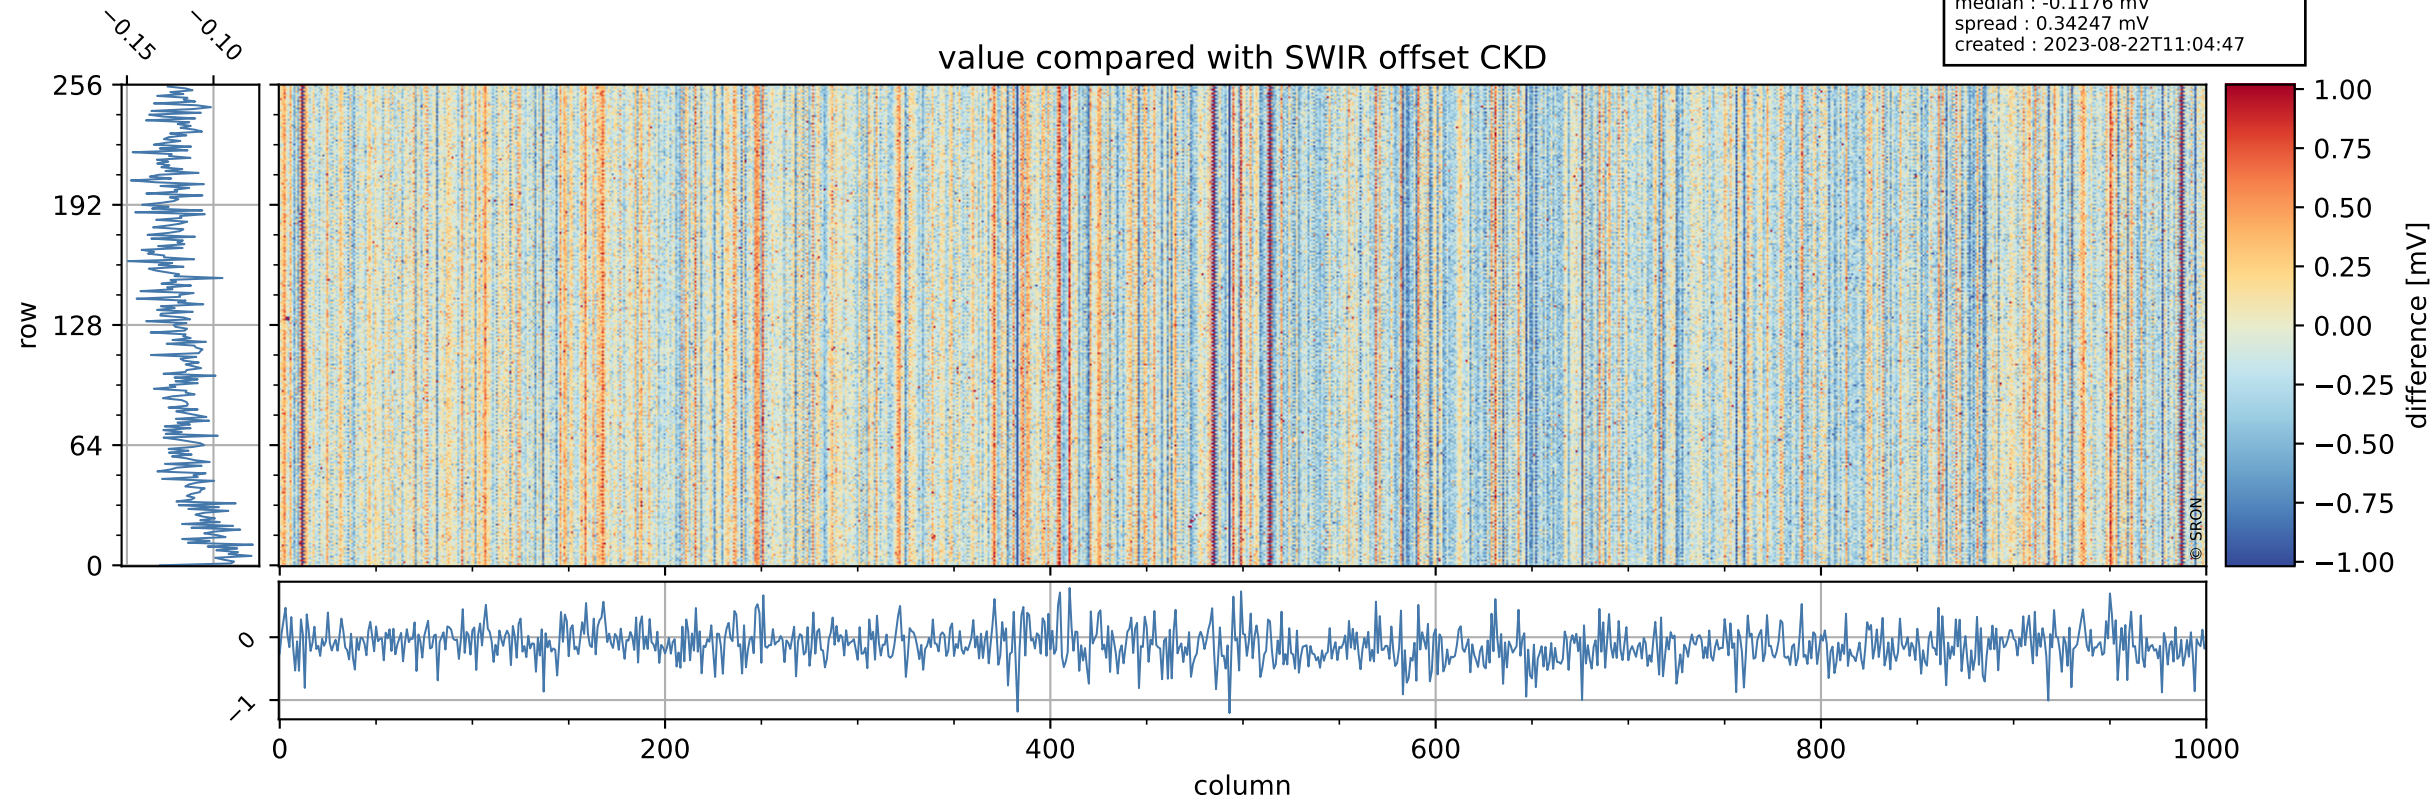

Tropomi SWIR offset (beta nominal)

orbits : 20 in [10342, 10387]
coverage : 2019-10-12 / 2019-10-15
median : 0.5259 V
spread : 0.035909 V
created : 2023-08-22T11:04:47

value detector map

Tropomi SWIR offset (beta nominal)

orbits : 20 in [10342, 10387]
coverage : 2019-10-12 / 2019-10-15
median : 28.209 μV
spread : 14.378 μV
created : 2023-08-22T11:04:47

Tropomi SWIR offset (beta nominal)

orbits : 20 in [10342, 10387]
coverage : 2019-10-12 / 2019-10-15
median : -0.1176 mV
spread : 0.34247 mV
created : 2023-08-22T11:04:47

value compared with SWIR offset CKD

Tropomi SWIR offset (beta nominal) ground-tracks of Sentinel-5P

orbits : 20 in [10342, 10387]
coverage : 2019-10-12 / 2019-10-15
created : 2023-08-22T11:04:48

Tropomi SWIR offset (beta nominal)

orbits : [1867, 10387]
coverage : 2018-02-20 / 2019-10-15
created : 2023-08-22T11:04:48

trend of detector median & temperatures