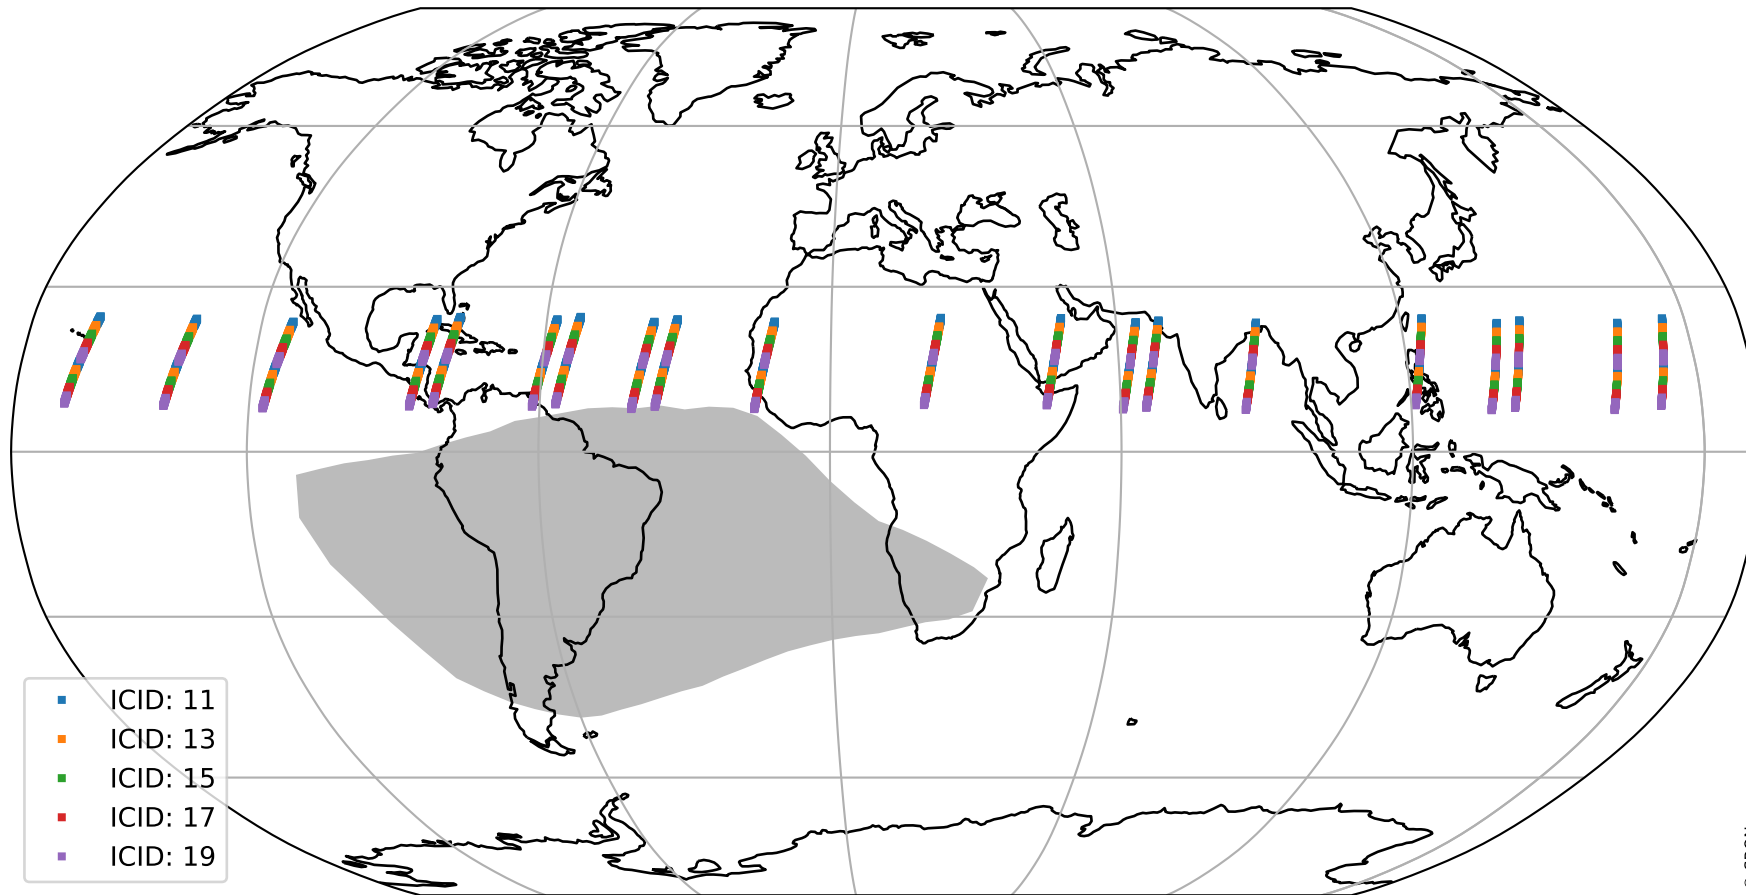

Tropomi SWIR offset (beta nominal)

orbits : 20 in [10342, 10387]
coverage : 2019-10-12 / 2019-10-15
median : 0.5259 V
spread : 0.035909 V
created : 2023-08-22T11:04:47

value detector map

Tropomi SWIR offset (beta nominal)

orbits : 20 in [10342, 10387]
coverage : 2019-10-12 / 2019-10-15
median : 28.209 μV
spread : 14.378 μV
created : 2023-08-22T11:04:47

Tropomi SWIR offset (beta nominal)

orbits : 20 in [10342, 10387]
coverage : 2019-10-12 / 2019-10-15
median : -0.1176 mV
spread : 0.34247 mV
created : 2023-08-22T11:04:47

value compared with SWIR offset CKD

Tropomi SWIR offset (beta nominal) ground-tracks of Sentinel-5P

orbits : 20 in [10342, 10387]
coverage : 2019-10-12 / 2019-10-15
created : 2023-08-22T11:04:48

Tropomi SWIR offset (beta nominal)

orbits : [1867, 10387]
coverage : 2018-02-20 / 2019-10-15
created : 2023-08-22T11:04:48

trend of detector median & temperatures