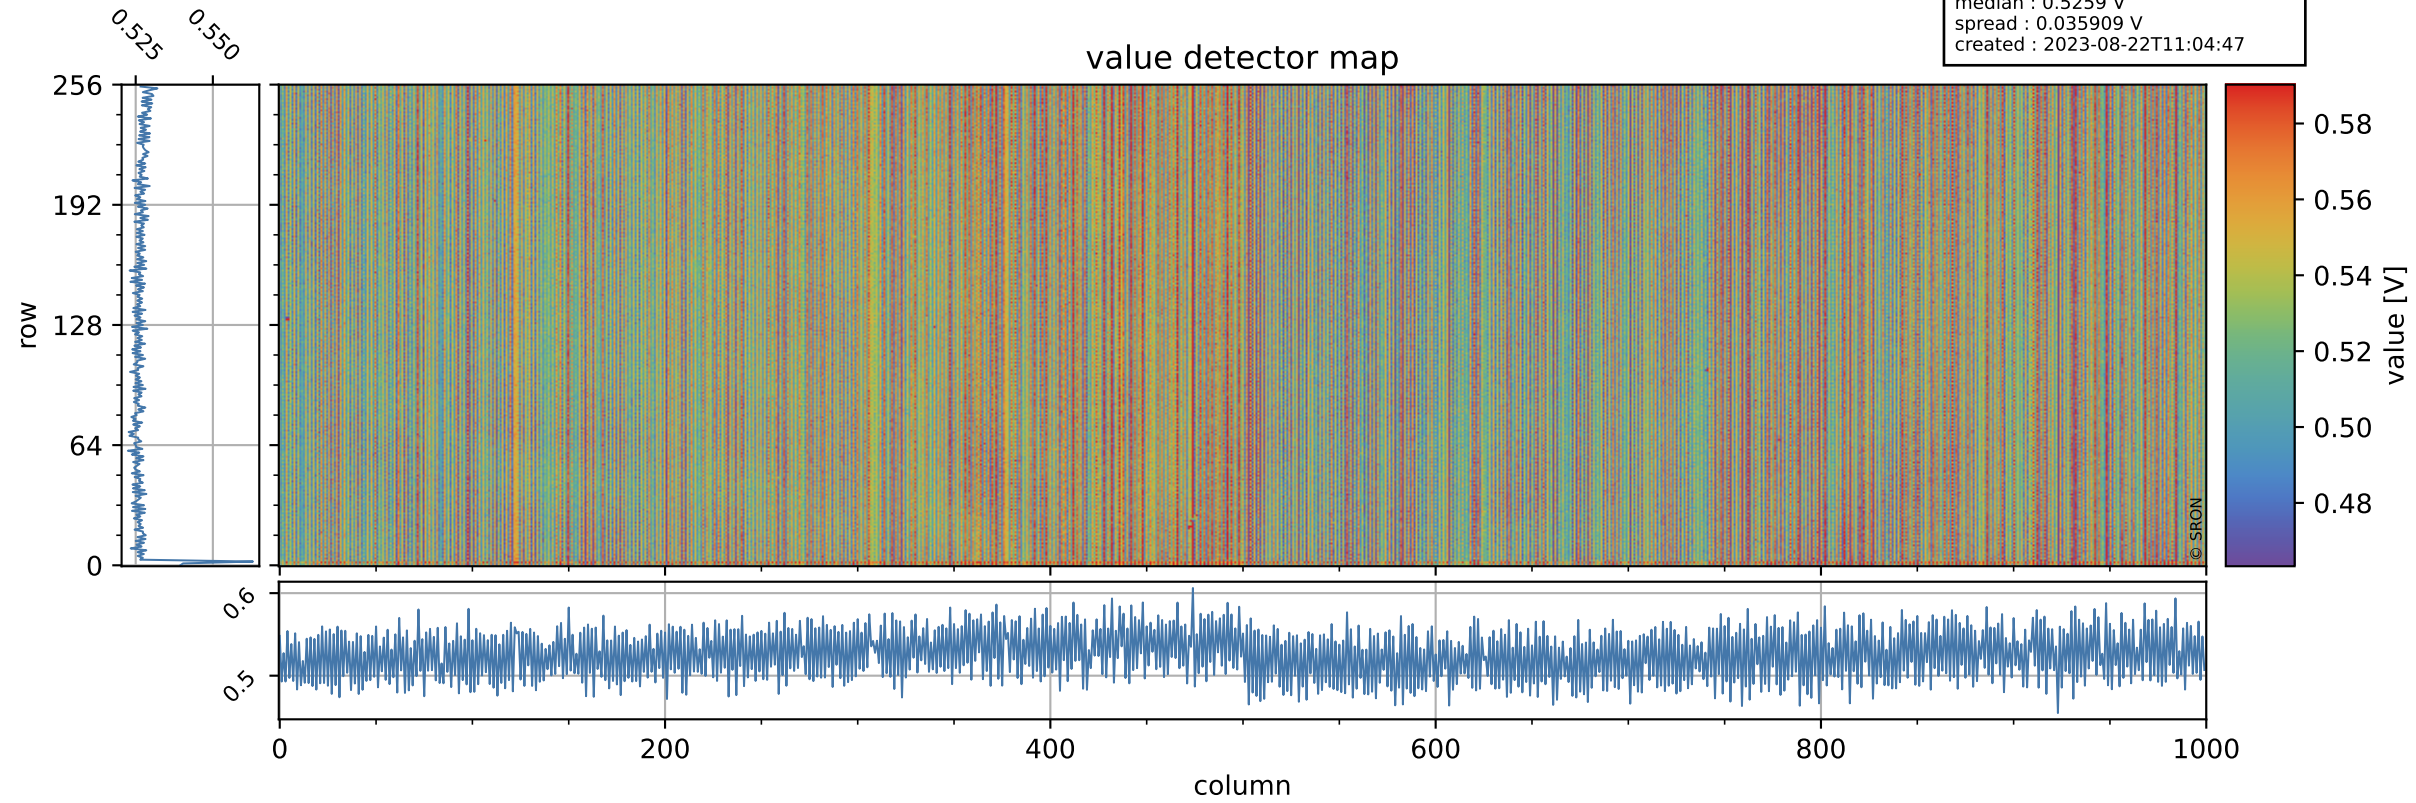

Tropomi SWIR offset (beta nominal)

orbits : 20 in [10342, 10387]
coverage : 2019-10-12 / 2019-10-15
median : 0.5259 V
spread : 0.035909 V
created : 2023-08-22T11:04:47

value detector map

Tropomi SWIR offset (beta nominal)

orbits : 20 in [10342, 10387]
coverage : 2019-10-12 / 2019-10-15
median : 28.209 μV
spread : 14.378 μV
created : 2023-08-22T11:04:47

Tropomi SWIR offset (beta nominal)

orbits : 20 in [10342, 10387]
coverage : 2019-10-12 / 2019-10-15
median : -0.1176 mV
spread : 0.34247 mV
created : 2023-08-22T11:04:47

value compared with SWIR offset CKD

Tropomi SWIR offset (beta nominal) ground-tracks of Sentinel-5P

orbits : 20 in [10342, 10387]
coverage : 2019-10-12 / 2019-10-15
created : 2023-08-22T11:04:48

Tropomi SWIR offset (beta nominal)

orbits : [1867, 10387]
coverage : 2018-02-20 / 2019-10-15
created : 2023-08-22T11:04:48

trend of detector median & temperatures