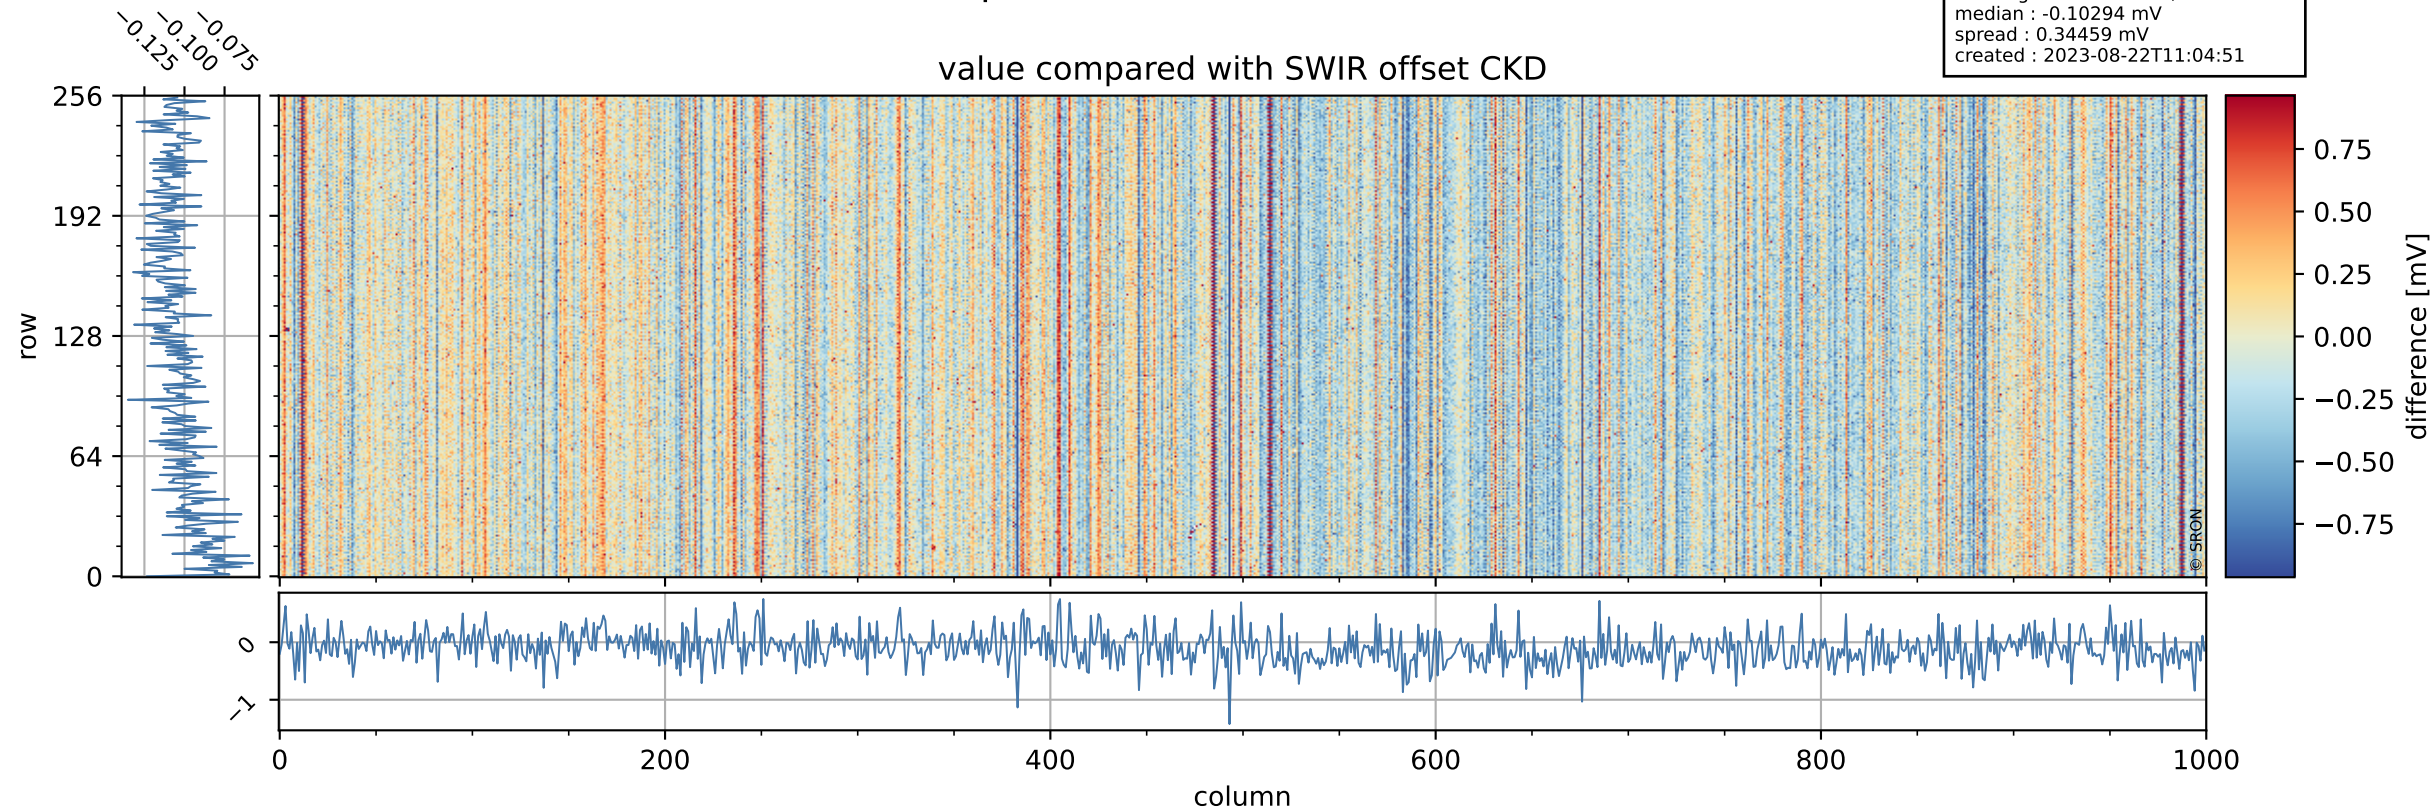

Tropomi SWIR offset (beta nominal)

orbits : 19 in [10432, 10477]
coverage : 2019-10-18 / 2019-10-21
median : 0.52592 V
spread : 0.035912 V
created : 2023-08-22T11:04:51

value detector map

Tropomi SWIR offset (beta nominal)

orbits : 19 in [10432, 10477]
coverage : 2019-10-18 / 2019-10-21
median : 28.073 μV
spread : 14.18 μV
created : 2023-08-22T11:04:51

Tropomi SWIR offset (beta nominal)

orbits : 19 in [10432, 10477]
coverage : 2019-10-18 / 2019-10-21
median : -0.10294 mV
spread : 0.34459 mV
created : 2023-08-22T11:04:51

value compared with SWIR offset CKD

Tropomi SWIR offset (beta nominal) ground-tracks of Sentinel-5P

orbits : 19 in [10432, 10477]
coverage : 2019-10-18 / 2019-10-21
created : 2023-08-22T11:04:52

Tropomi SWIR offset (beta nominal)

orbits : [1867, 10477]
coverage : 2018-02-20 / 2019-10-21
created : 2023-08-22T11:04:52

trend of detector median & temperatures