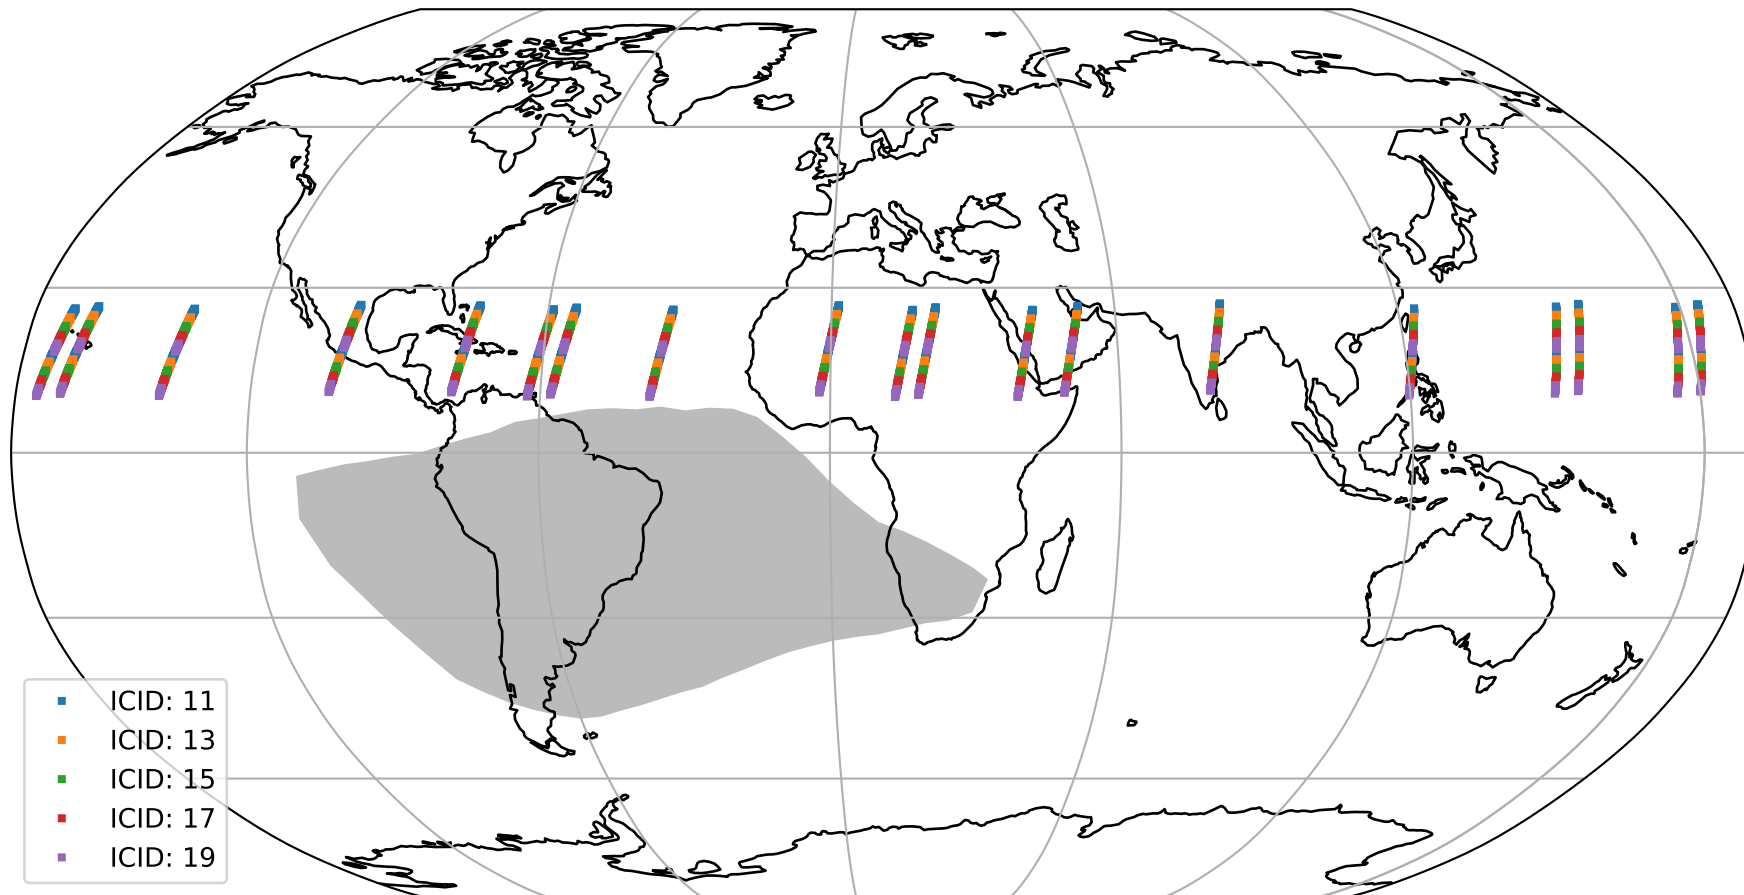

Tropomi SWIR offset (beta nominal)

orbits : 19 in [10432, 10477]
coverage : 2019-10-18 / 2019-10-21
median : 0.52592 V
spread : 0.035912 V
created : 2023-08-22T11:04:51

value detector map

Tropomi SWIR offset (beta nominal)

orbits : 19 in [10432, 10477]
coverage : 2019-10-18 / 2019-10-21
median : 28.073 μV
spread : 14.18 μV
created : 2023-08-22T11:04:51

Tropomi SWIR offset (beta nominal)

orbits : 19 in [10432, 10477]
coverage : 2019-10-18 / 2019-10-21
median : -0.10294 mV
spread : 0.34459 mV
created : 2023-08-22T11:04:51

value compared with SWIR offset CKD

Tropomi SWIR offset (beta nominal) ground-tracks of Sentinel-5P

orbits : 19 in [10432, 10477]
coverage : 2019-10-18 / 2019-10-21
created : 2023-08-22T11:04:52

Tropomi SWIR offset (beta nominal)

orbits : [1867, 10477]
coverage : 2018-02-20 / 2019-10-21
created : 2023-08-22T11:04:52

trend of detector median & temperatures