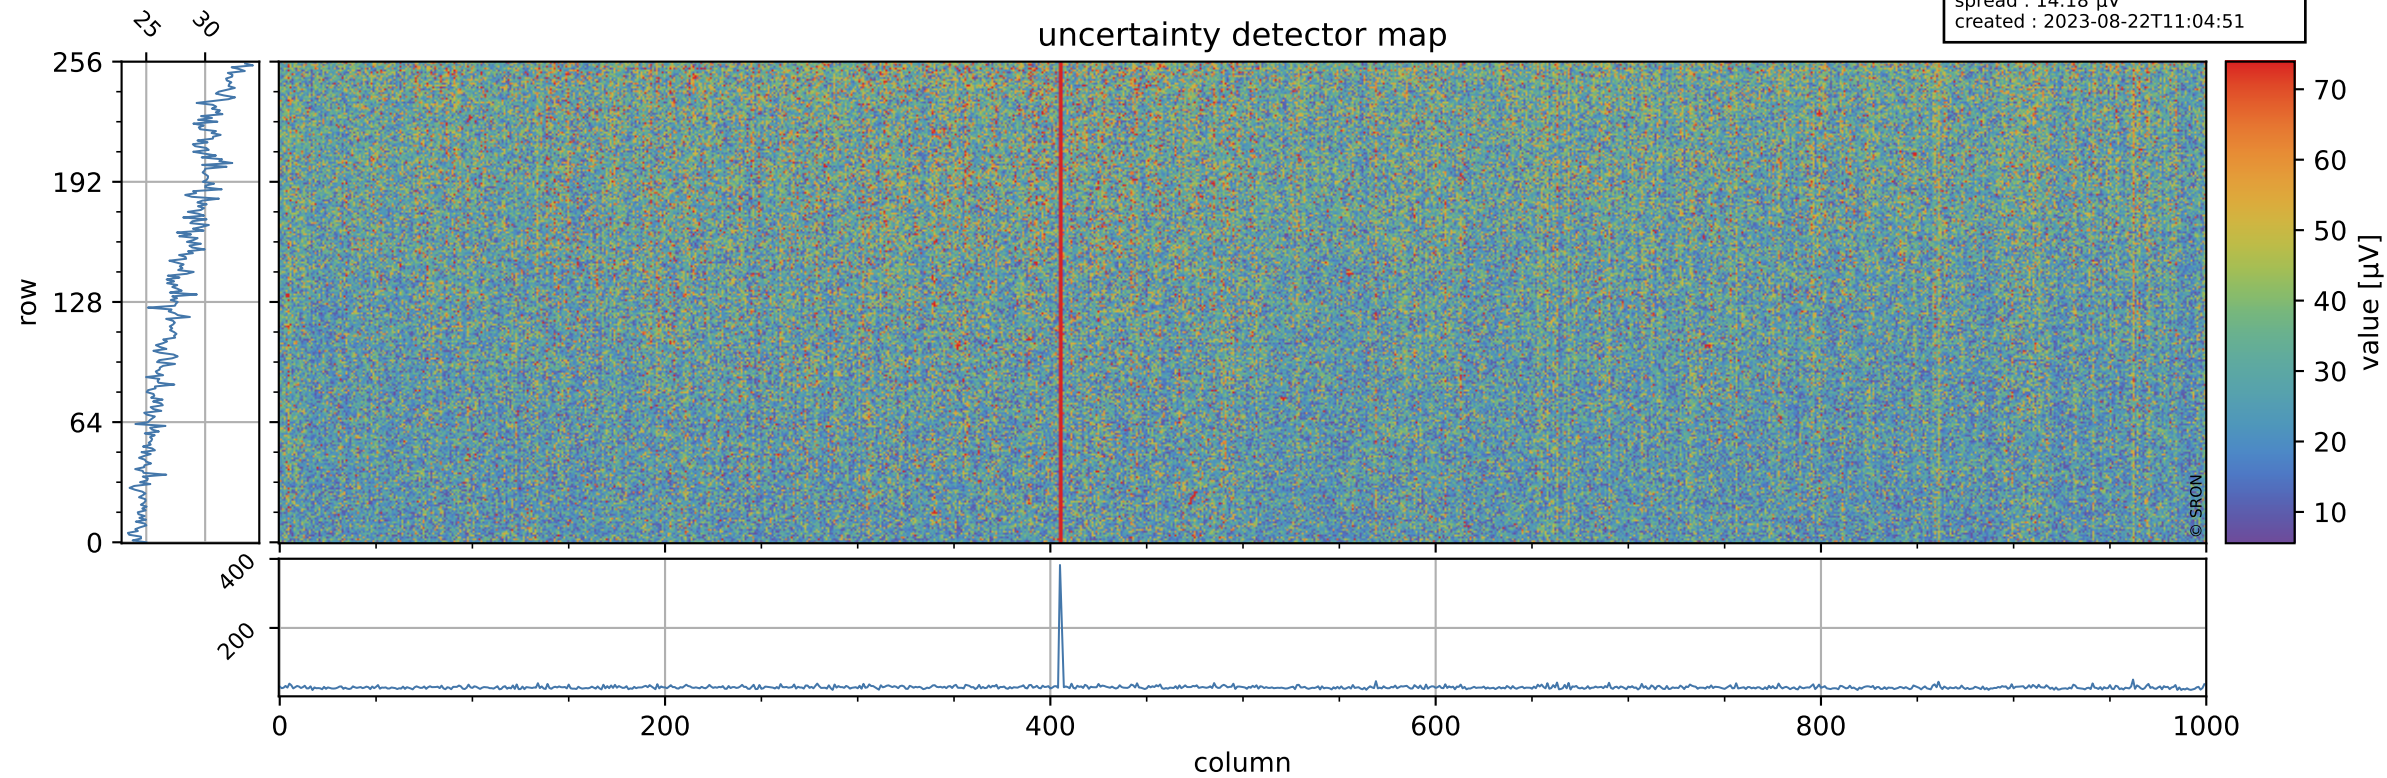

Tropomi SWIR offset (beta nominal)

orbits : 19 in [10432, 10477]
coverage : 2019-10-18 / 2019-10-21
median : 0.52592 V
spread : 0.035912 V
created : 2023-08-22T11:04:51

value detector map

Tropomi SWIR offset (beta nominal)

orbits : 19 in [10432, 10477]
coverage : 2019-10-18 / 2019-10-21
median : 28.073 μV
spread : 14.18 μV
created : 2023-08-22T11:04:51

Tropomi SWIR offset (beta nominal)

orbits : 19 in [10432, 10477]
coverage : 2019-10-18 / 2019-10-21
median : -0.10294 mV
spread : 0.34459 mV
created : 2023-08-22T11:04:51

value compared with SWIR offset CKD

Tropomi SWIR offset (beta nominal) ground-tracks of Sentinel-5P

orbits : 19 in [10432, 10477]
coverage : 2019-10-18 / 2019-10-21
created : 2023-08-22T11:04:52

Tropomi SWIR offset (beta nominal)

orbits : [1867, 10477]
coverage : 2018-02-20 / 2019-10-21
created : 2023-08-22T11:04:52

trend of detector median & temperatures