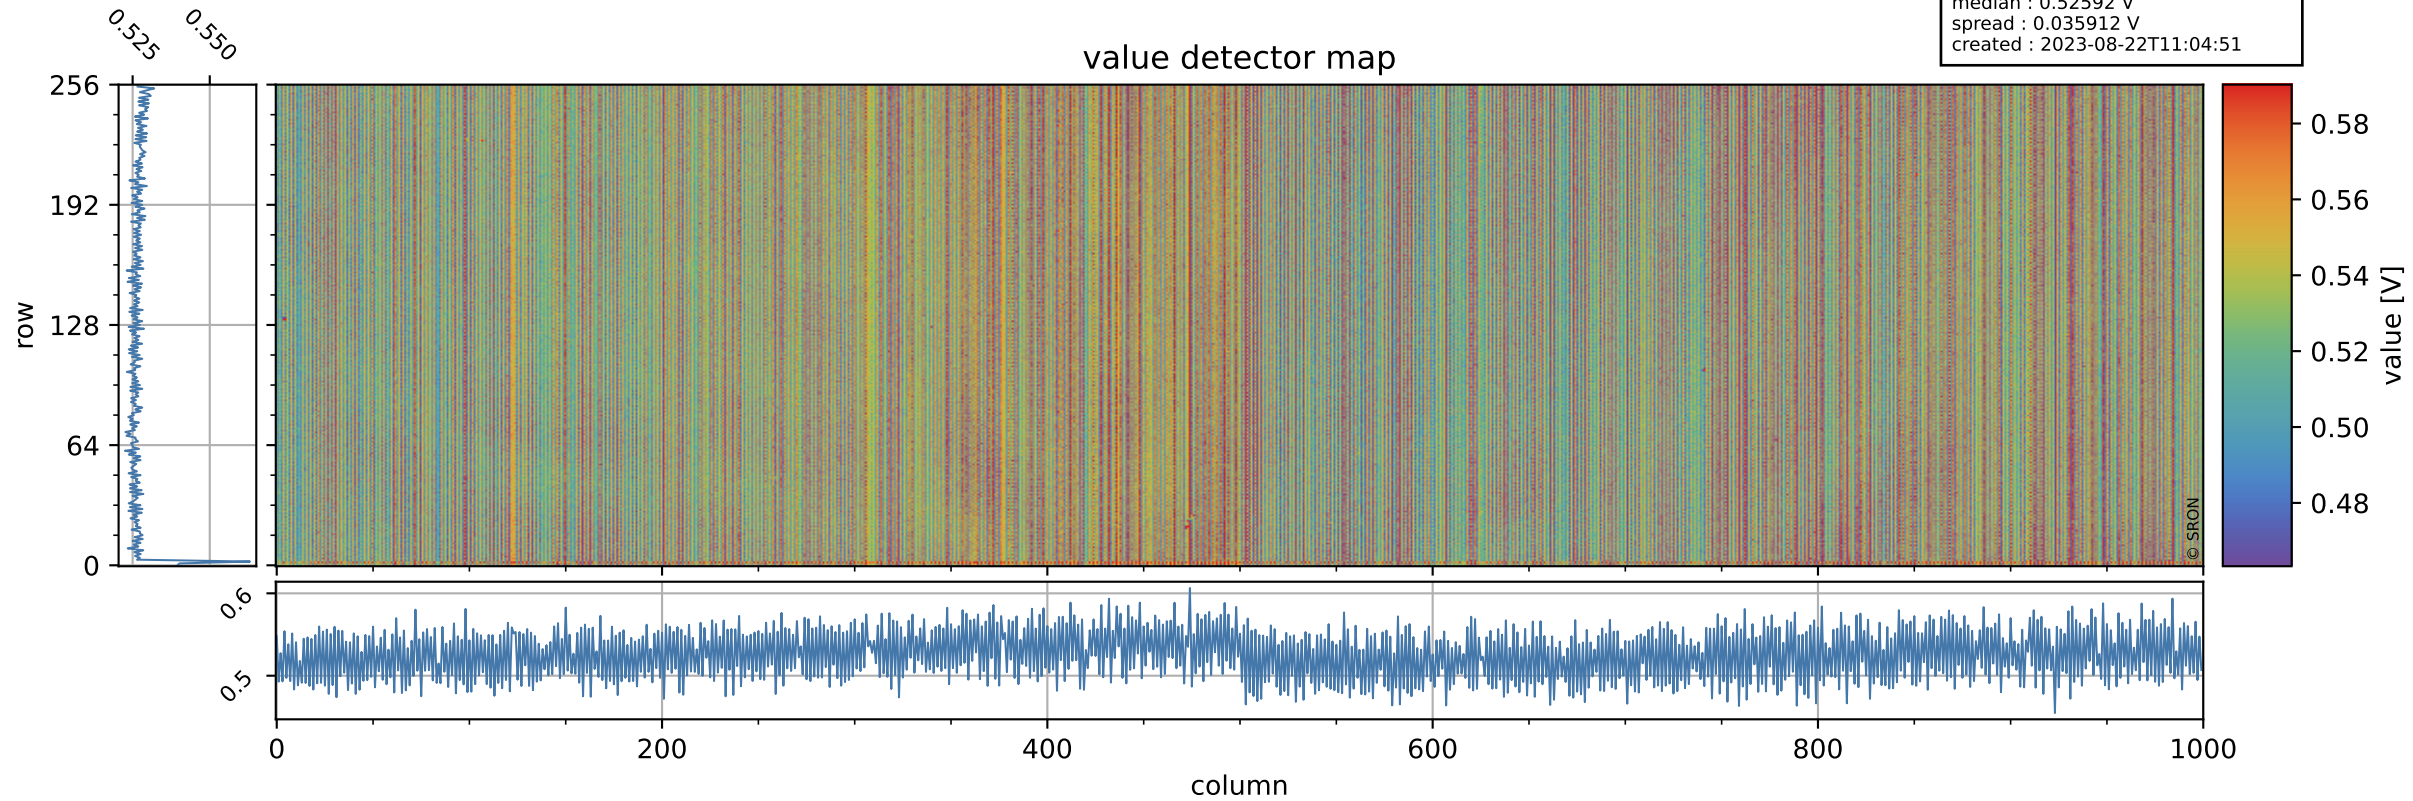

Tropomi SWIR offset (beta nominal)

orbits : 19 in [10432, 10477]
coverage : 2019-10-18 / 2019-10-21
median : 0.52592 V
spread : 0.035912 V
created : 2023-08-22T11:04:51

value detector map

Tropomi SWIR offset (beta nominal)

orbits : 19 in [10432, 10477]
coverage : 2019-10-18 / 2019-10-21
median : 28.073 μV
spread : 14.18 μV
created : 2023-08-22T11:04:51

Tropomi SWIR offset (beta nominal)

orbits : 19 in [10432, 10477]
coverage : 2019-10-18 / 2019-10-21
median : -0.10294 mV
spread : 0.34459 mV
created : 2023-08-22T11:04:51

value compared with SWIR offset CKD

Tropomi SWIR offset (beta nominal) ground-tracks of Sentinel-5P

orbits : 19 in [10432, 10477]
coverage : 2019-10-18 / 2019-10-21
created : 2023-08-22T11:04:52

Tropomi SWIR offset (beta nominal)

orbits : [1867, 10477]
coverage : 2018-02-20 / 2019-10-21
created : 2023-08-22T11:04:52

trend of detector median & temperatures