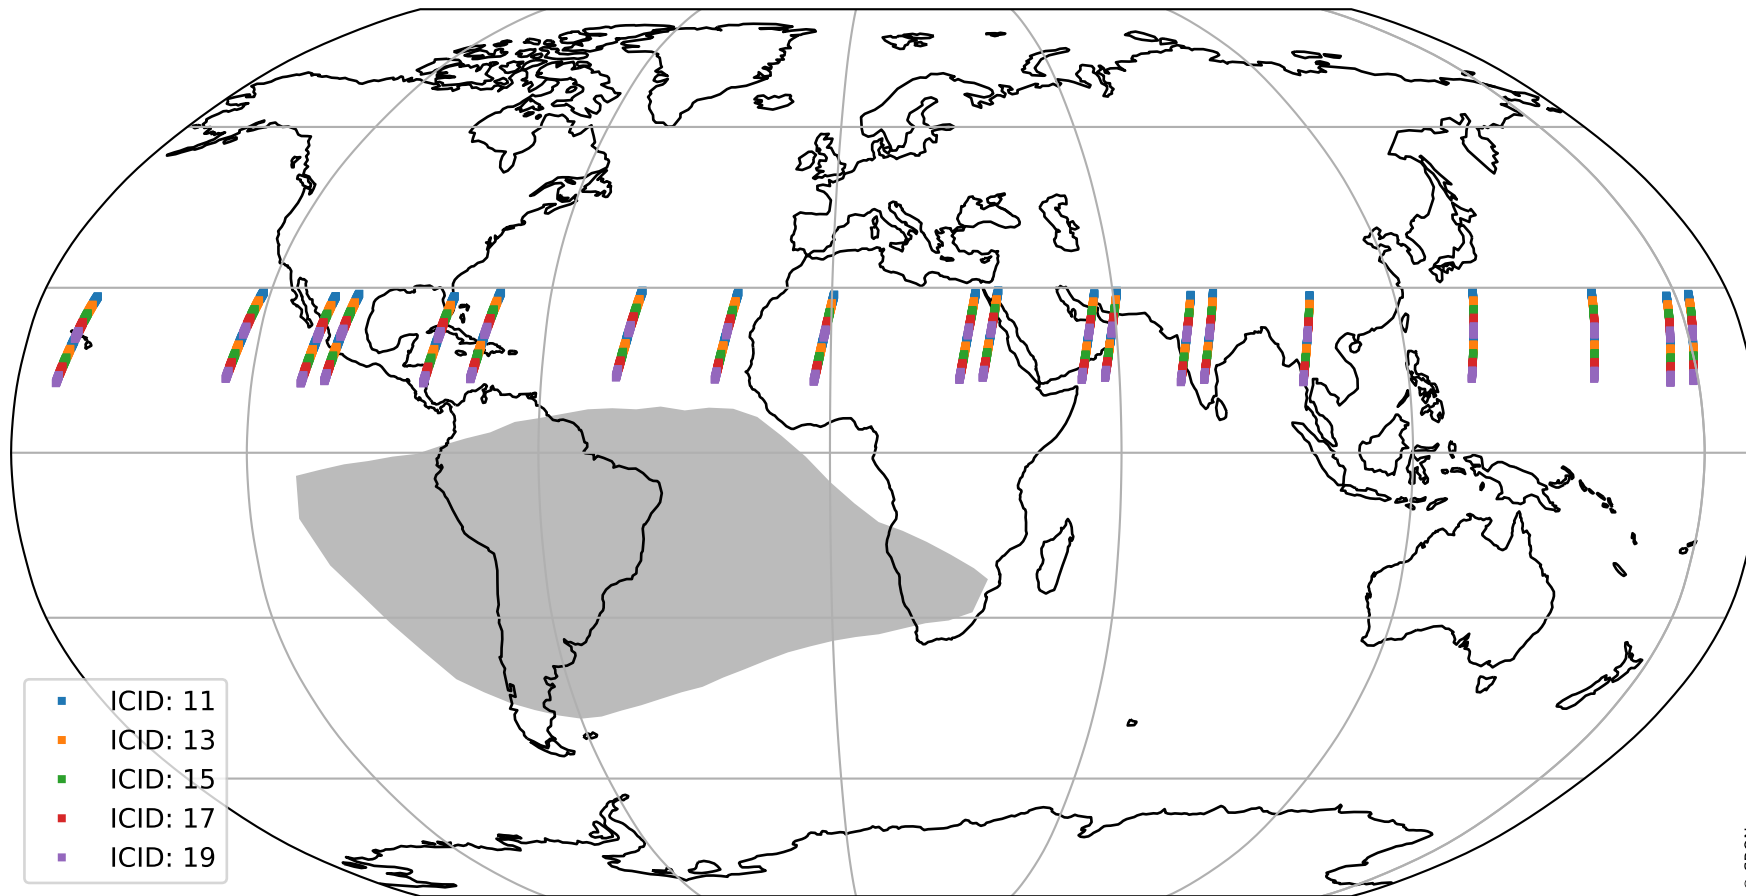

Tropomi SWIR offset (beta nominal)

orbits : 20 in [10522, 10567]
coverage : 2019-10-25 / 2019-10-28
median : 0.52591 V
spread : 0.035912 V
created : 2023-08-22T11:04:55

value detector map

Tropomi SWIR offset (beta nominal)

orbits : 20 in [10522, 10567]
coverage : 2019-10-25 / 2019-10-28
median : 28.034 μV
spread : 14.293 μV
created : 2023-08-22T11:04:55

Tropomi SWIR offset (beta nominal)

orbits : 20 in [10522, 10567]
coverage : 2019-10-25 / 2019-10-28
median : -0.1077 mV
spread : 0.34488 mV
created : 2023-08-22T11:04:55

value compared with SWIR offset CKD

Tropomi SWIR offset (beta nominal) ground-tracks of Sentinel-5P

orbits : 20 in [10522, 10567]
coverage : 2019-10-25 / 2019-10-28
created : 2023-08-22T11:04:56

Tropomi SWIR offset (beta nominal)

orbits : [1867, 10567]
coverage : 2018-02-20 / 2019-10-28
created : 2023-08-22T11:04:56

trend of detector median & temperatures