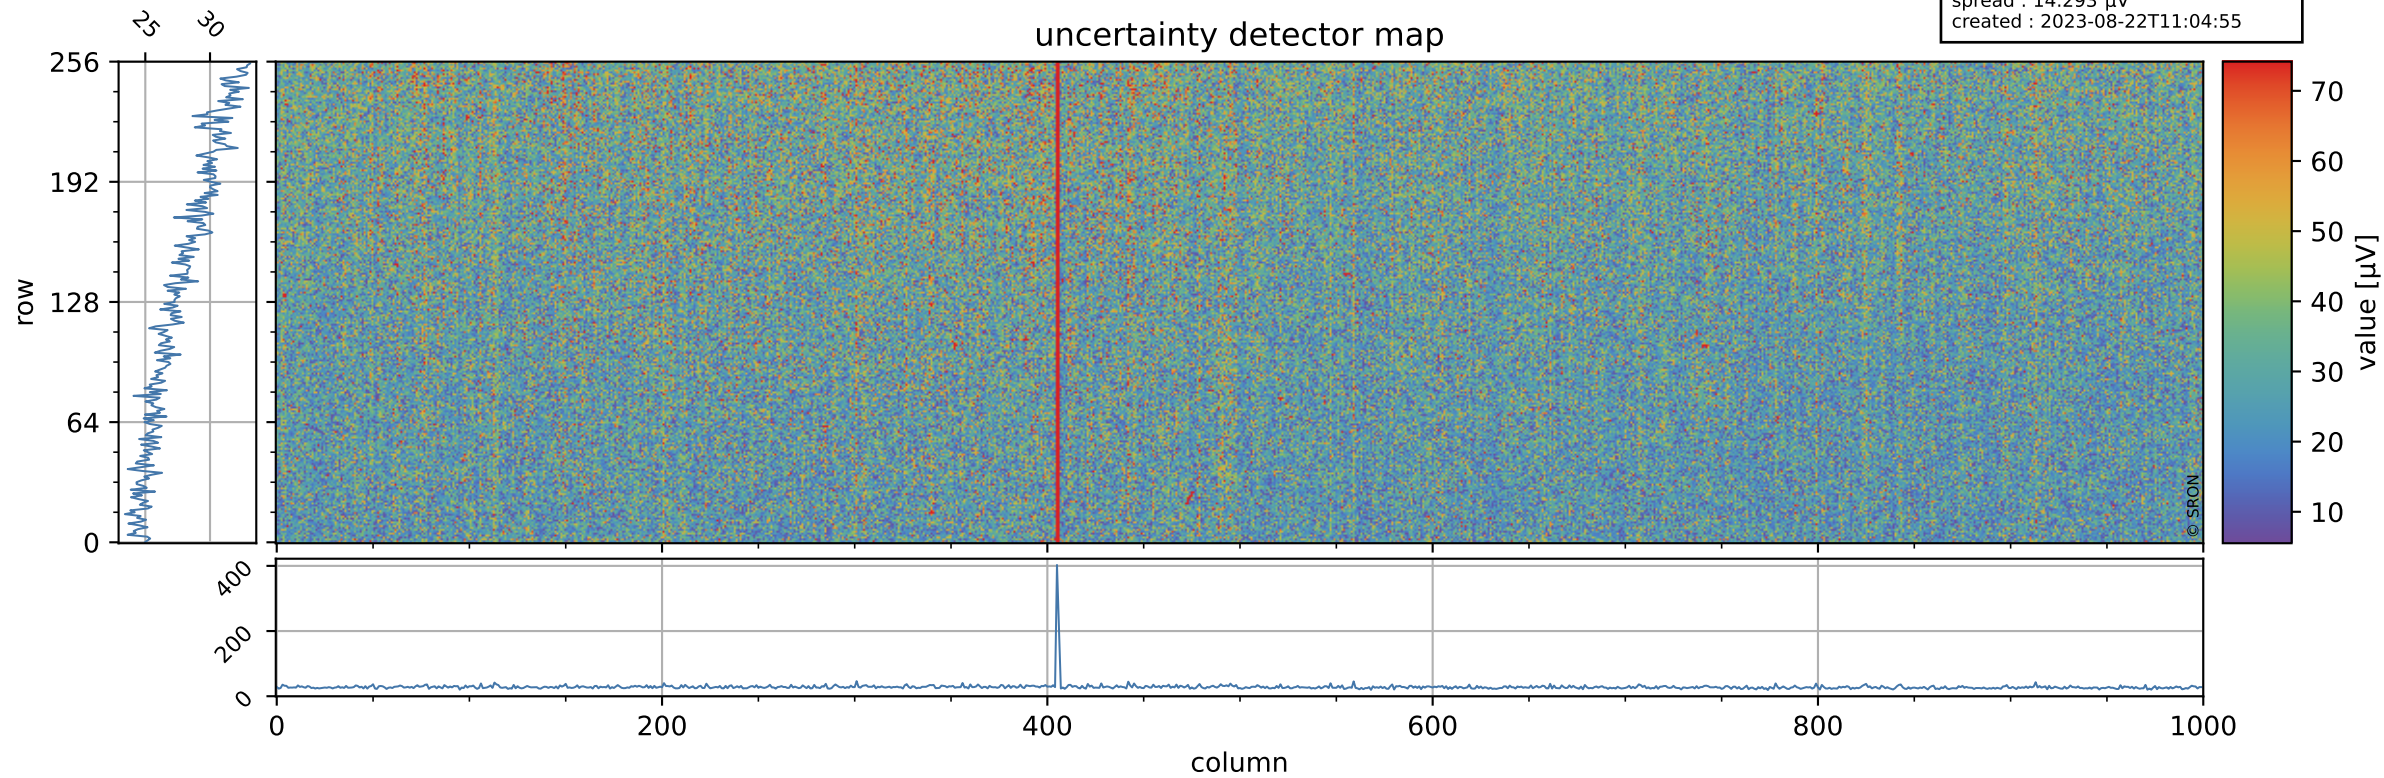

Tropomi SWIR offset (beta nominal)

orbits : 20 in [10522, 10567]
coverage : 2019-10-25 / 2019-10-28
median : 0.52591 V
spread : 0.035912 V
created : 2023-08-22T11:04:55

value detector map

Tropomi SWIR offset (beta nominal)

orbits : 20 in [10522, 10567]
coverage : 2019-10-25 / 2019-10-28
median : 28.034 μV
spread : 14.293 μV
created : 2023-08-22T11:04:55

Tropomi SWIR offset (beta nominal)

orbits : 20 in [10522, 10567]
coverage : 2019-10-25 / 2019-10-28
median : -0.1077 mV
spread : 0.34488 mV
created : 2023-08-22T11:04:55

value compared with SWIR offset CKD

Tropomi SWIR offset (beta nominal) ground-tracks of Sentinel-5P

orbits : 20 in [10522, 10567]
coverage : 2019-10-25 / 2019-10-28
created : 2023-08-22T11:04:56

Tropomi SWIR offset (beta nominal)

orbits : [1867, 10567]
coverage : 2018-02-20 / 2019-10-28
created : 2023-08-22T11:04:56

trend of detector median & temperatures