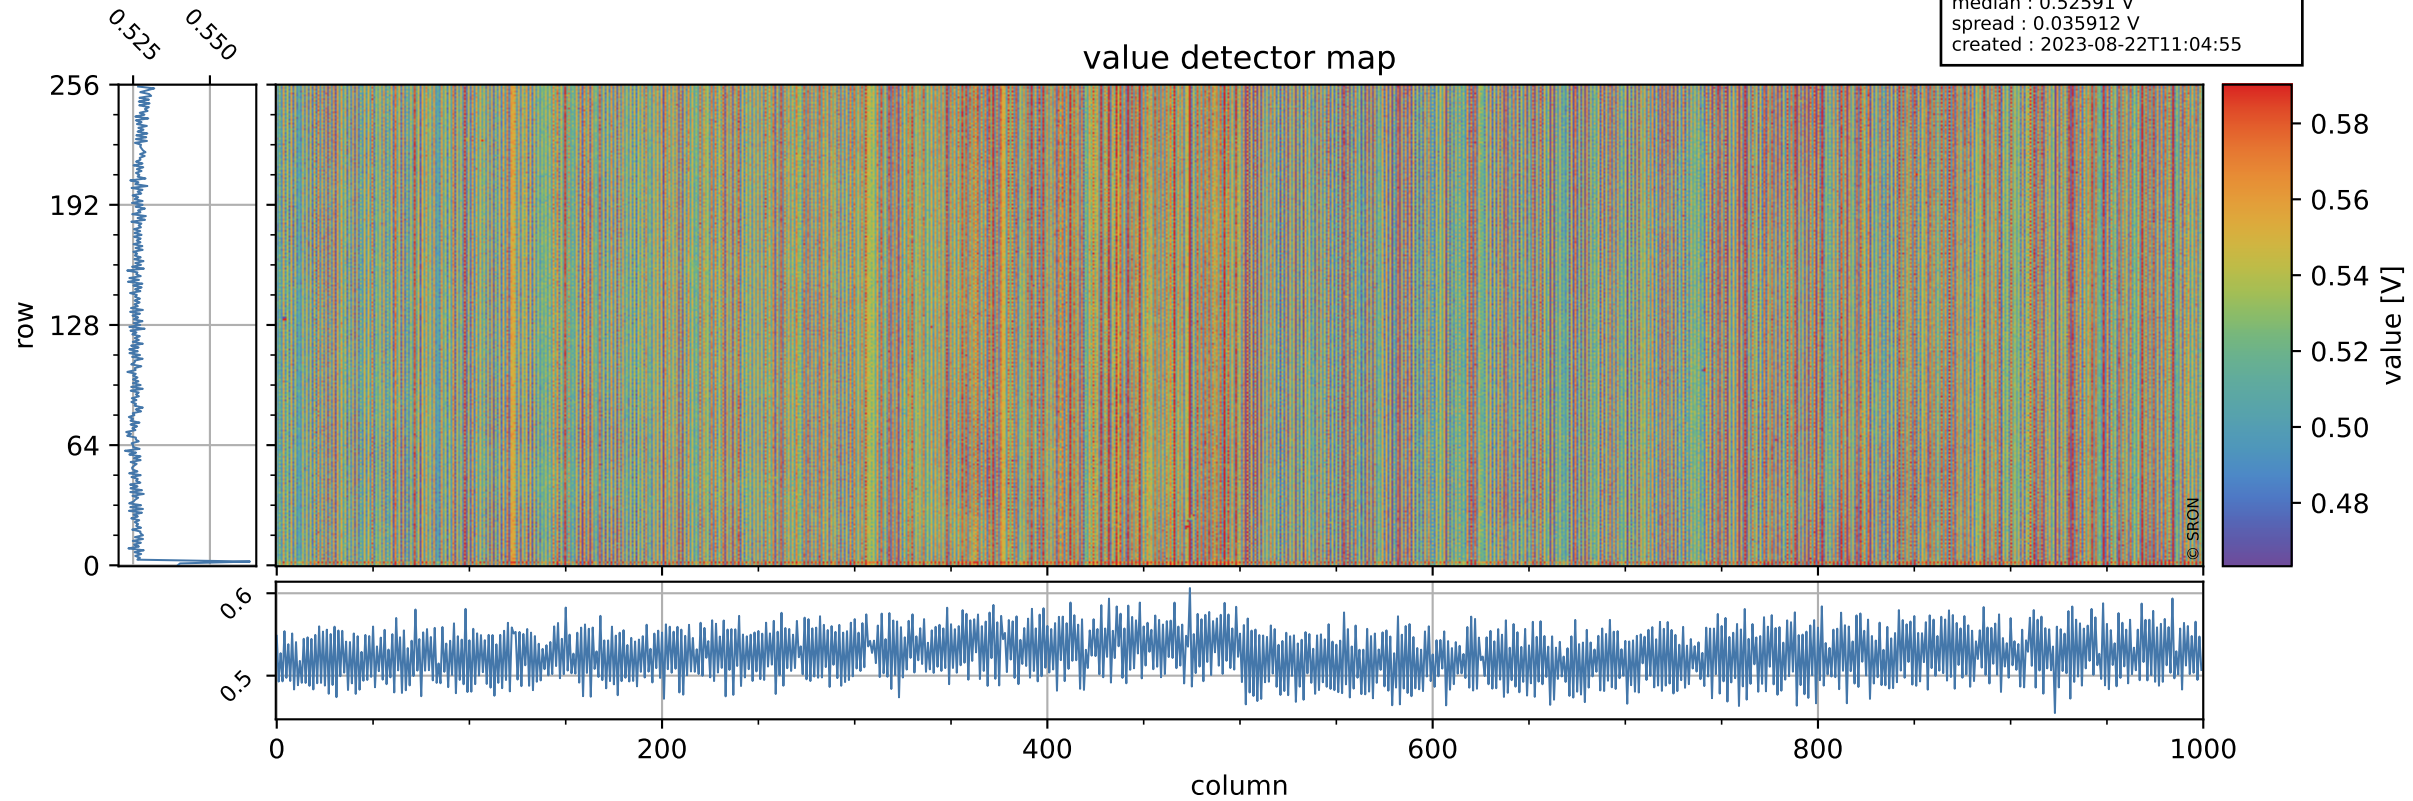

Tropomi SWIR offset (beta nominal)

orbits : 20 in [10522, 10567]
coverage : 2019-10-25 / 2019-10-28
median : 0.52591 V
spread : 0.035912 V
created : 2023-08-22T11:04:55

value detector map

Tropomi SWIR offset (beta nominal)

orbits : 20 in [10522, 10567]
coverage : 2019-10-25 / 2019-10-28
median : 28.034 μV
spread : 14.293 μV
created : 2023-08-22T11:04:55

Tropomi SWIR offset (beta nominal)

orbits : 20 in [10522, 10567]
coverage : 2019-10-25 / 2019-10-28
median : -0.1077 mV
spread : 0.34488 mV
created : 2023-08-22T11:04:55

value compared with SWIR offset CKD

Tropomi SWIR offset (beta nominal) ground-tracks of Sentinel-5P

orbits : 20 in [10522, 10567]
coverage : 2019-10-25 / 2019-10-28
created : 2023-08-22T11:04:56

Tropomi SWIR offset (beta nominal)

orbits : [1867, 10567]
coverage : 2018-02-20 / 2019-10-28
created : 2023-08-22T11:04:56

trend of detector median & temperatures