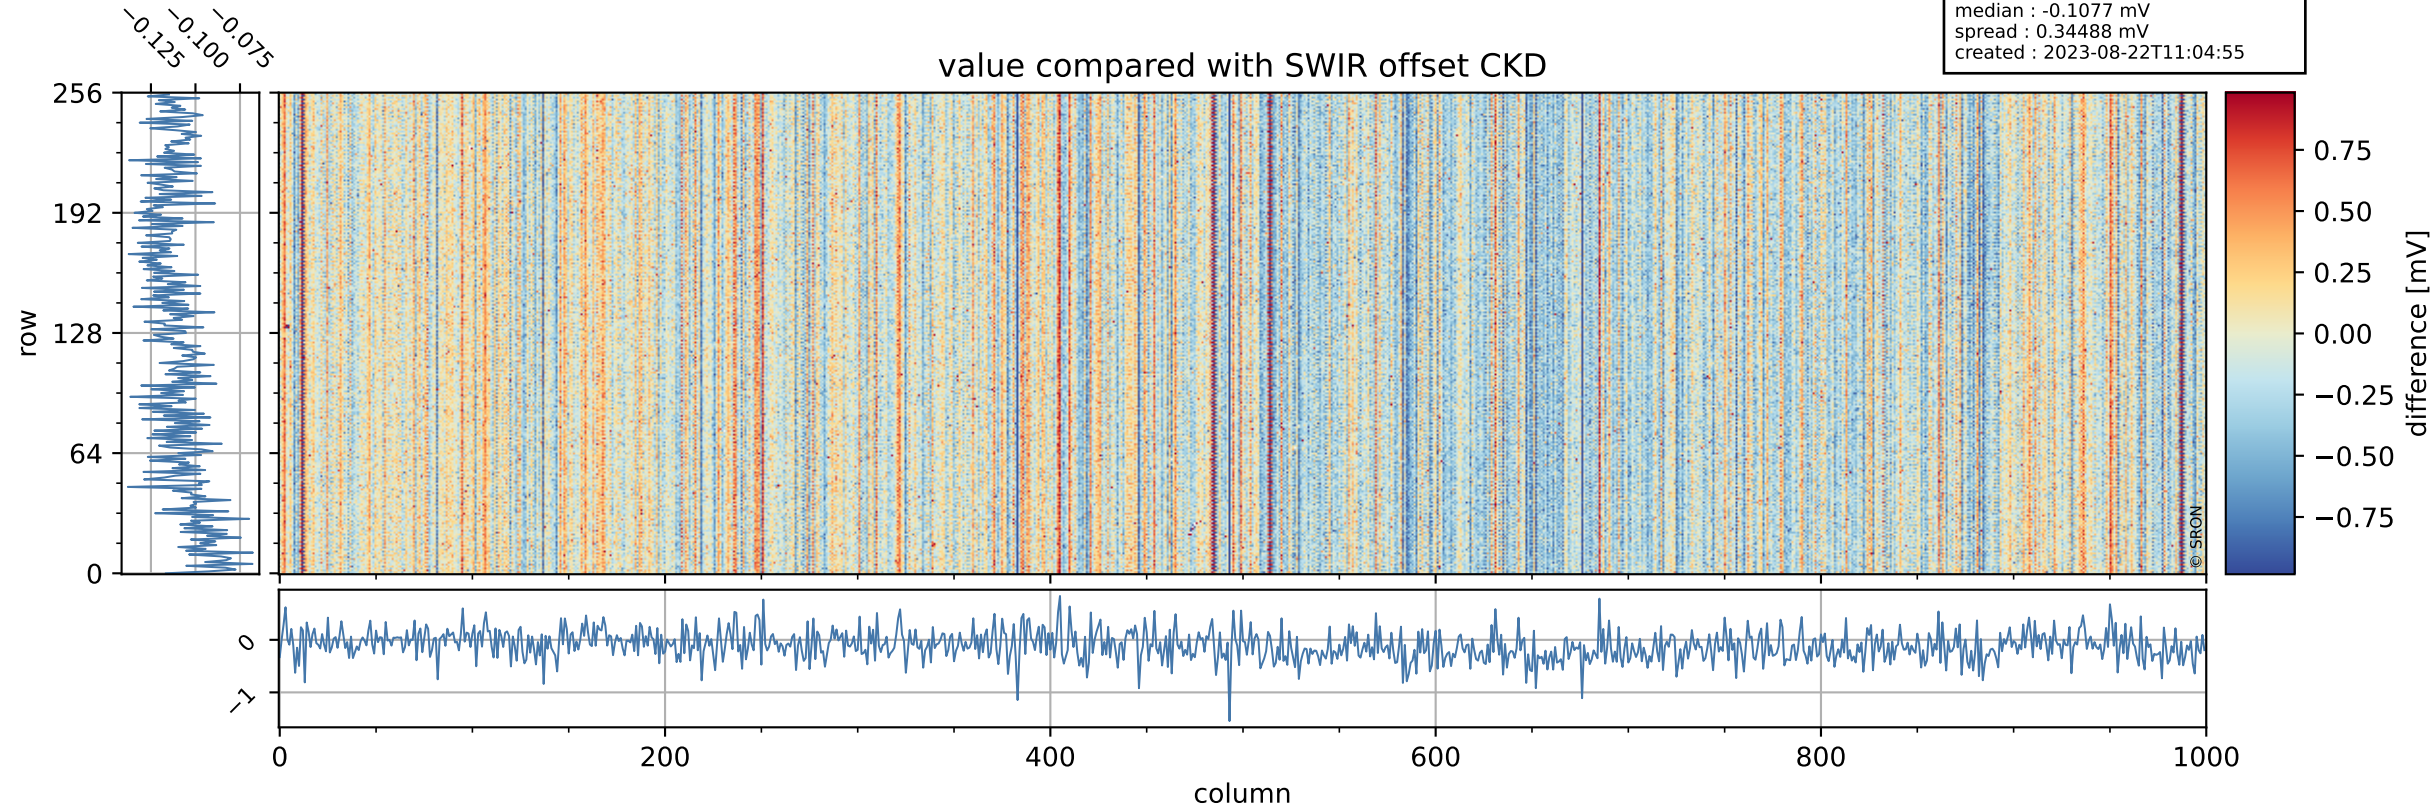

Tropomi SWIR offset (beta nominal)

orbits : 20 in [10522, 10567]
coverage : 2019-10-25 / 2019-10-28
median : 0.52591 V
spread : 0.035912 V
created : 2023-08-22T11:04:55

value detector map

Tropomi SWIR offset (beta nominal)

orbits : 20 in [10522, 10567]
coverage : 2019-10-25 / 2019-10-28
median : 28.034 μV
spread : 14.293 μV
created : 2023-08-22T11:04:55

Tropomi SWIR offset (beta nominal)

orbits : 20 in [10522, 10567]
coverage : 2019-10-25 / 2019-10-28
median : -0.1077 mV
spread : 0.34488 mV
created : 2023-08-22T11:04:55

value compared with SWIR offset CKD

Tropomi SWIR offset (beta nominal) ground-tracks of Sentinel-5P

orbits : 20 in [10522, 10567]
coverage : 2019-10-25 / 2019-10-28
created : 2023-08-22T11:04:56

Tropomi SWIR offset (beta nominal)

orbits : [1867, 10567]
coverage : 2018-02-20 / 2019-10-28
created : 2023-08-22T11:04:56

trend of detector median & temperatures