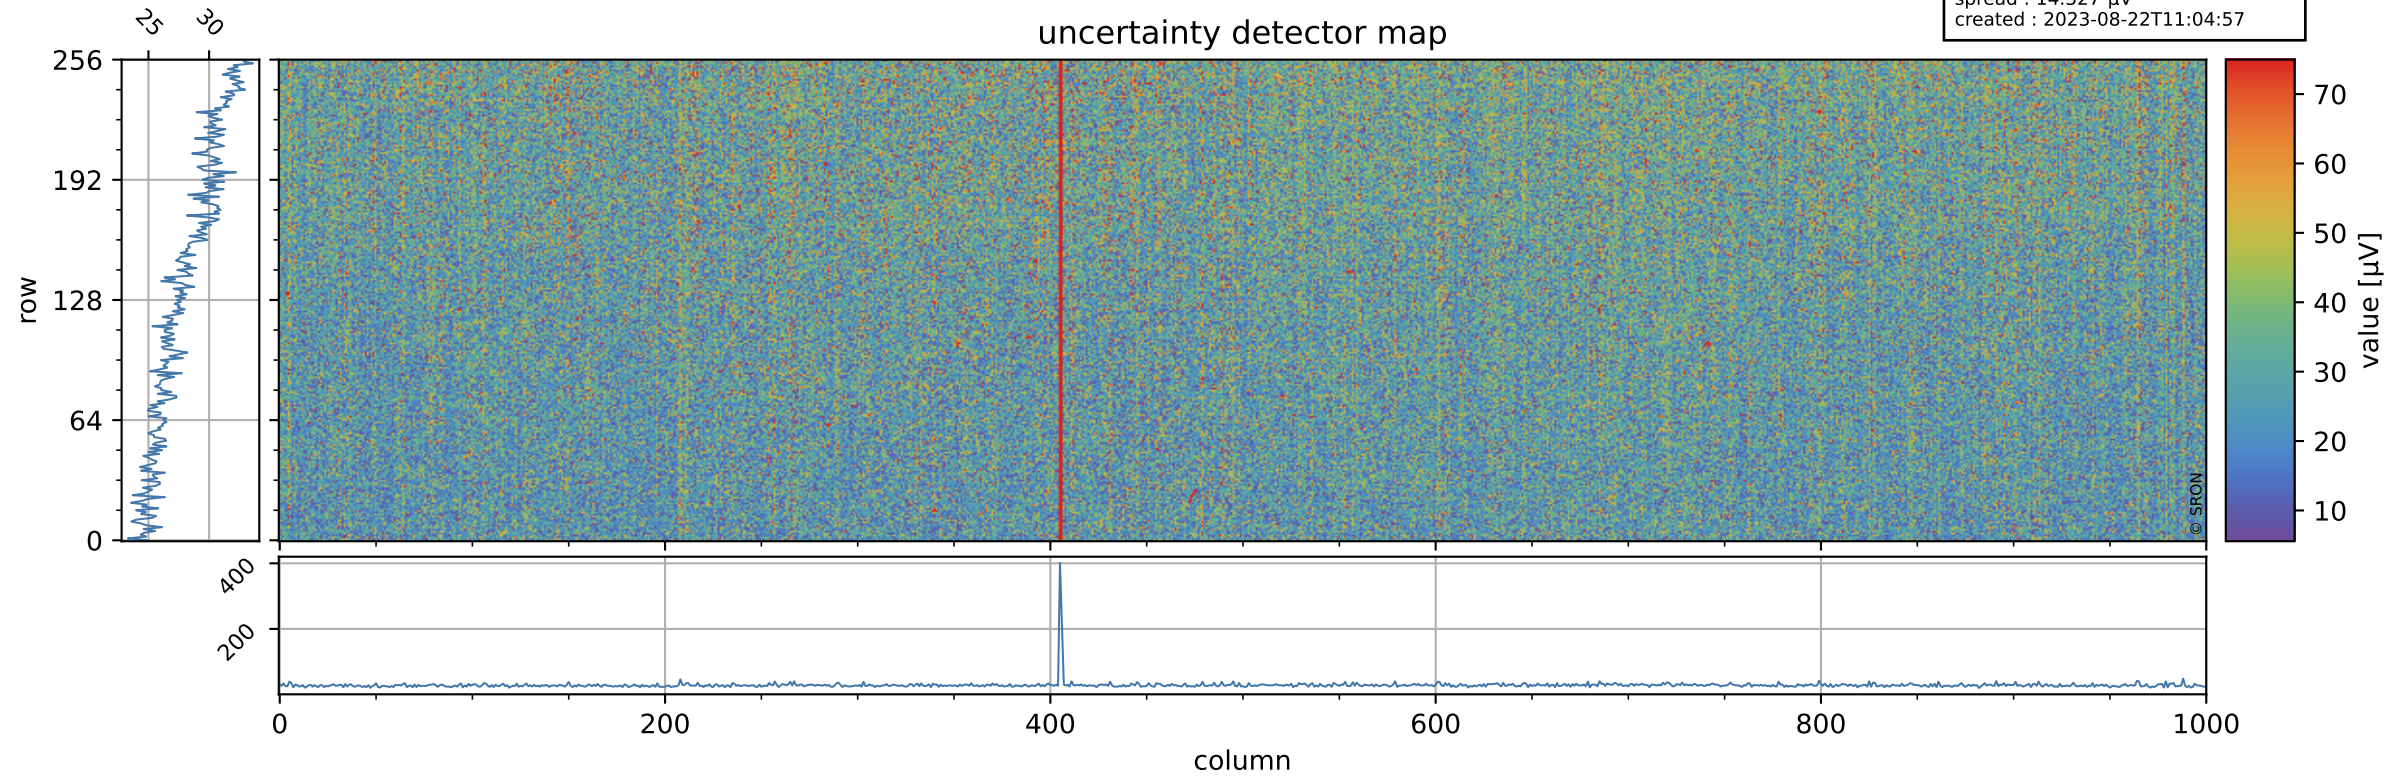

Tropomi SWIR offset (beta nominal)

orbits : 18 in [10567, 10612]
coverage : 2019-10-28 / 2019-10-31
median : 0.52594 V
spread : 0.035912 V
created : 2023-08-22T11:04:57

value detector map

Tropomi SWIR offset (beta nominal)

orbits : 18 in [10567, 10612]
coverage : 2019-10-28 / 2019-10-31
median : 28.262 μV
spread : 14.327 μV
created : 2023-08-22T11:04:57

Tropomi SWIR offset (beta nominal)

orbits : 18 in [10567, 10612]
coverage : 2019-10-28 / 2019-10-31
median : -0.077515 mV
spread : 0.35372 mV
created : 2023-08-22T11:04:57

value compared with SWIR offset CKD

Tropomi SWIR offset (beta nominal) ground-tracks of Sentinel-5P

orbits : 18 in [10567, 10612]
coverage : 2019-10-28 / 2019-10-31
created : 2023-08-22T11:04:58

Tropomi SWIR offset (beta nominal)

orbits : [1867, 10612]
coverage : 2018-02-20 / 2019-10-31
created : 2023-08-22T11:04:58

trend of detector median & temperatures