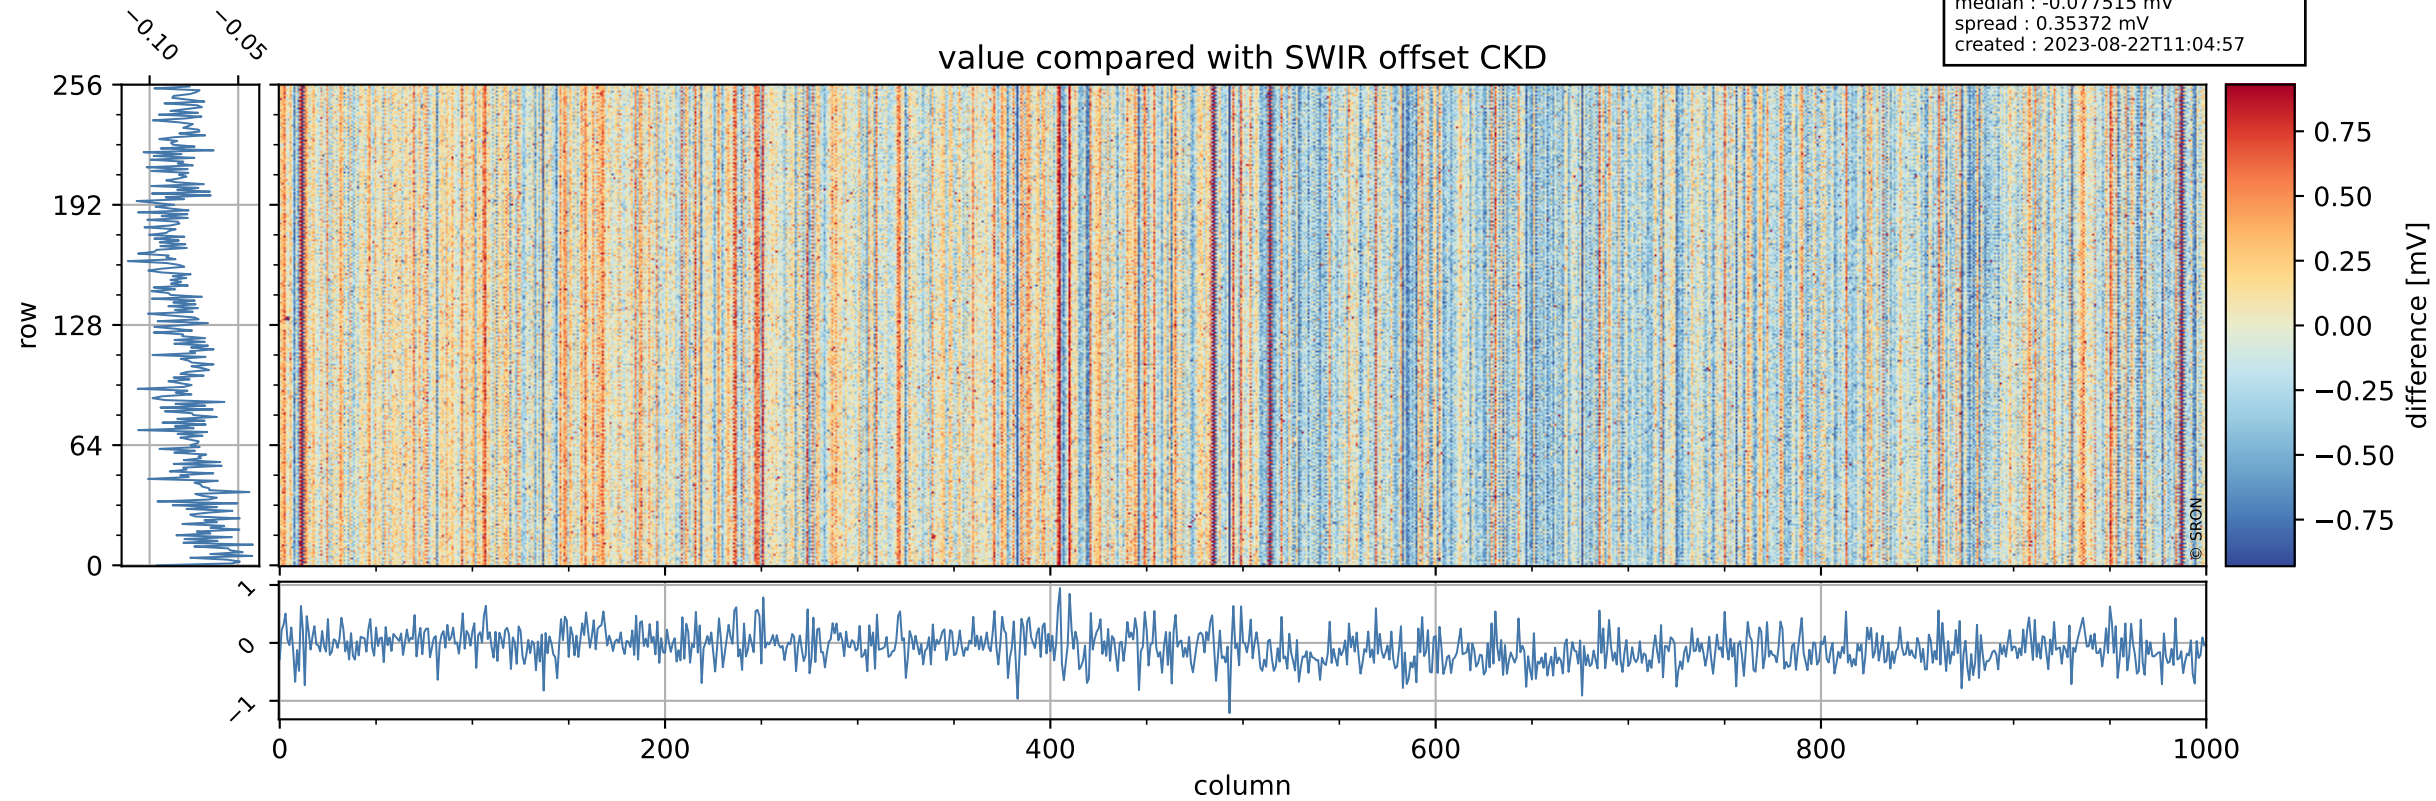

Tropomi SWIR offset (beta nominal)

orbits : 18 in [10567, 10612]
coverage : 2019-10-28 / 2019-10-31
median : 0.52594 V
spread : 0.035912 V
created : 2023-08-22T11:04:57

value detector map

Tropomi SWIR offset (beta nominal)

orbits : 18 in [10567, 10612]
coverage : 2019-10-28 / 2019-10-31
median : 28.262 μV
spread : 14.327 μV
created : 2023-08-22T11:04:57

Tropomi SWIR offset (beta nominal)

orbits : 18 in [10567, 10612]
coverage : 2019-10-28 / 2019-10-31
median : -0.077515 mV
spread : 0.35372 mV
created : 2023-08-22T11:04:57

value compared with SWIR offset CKD

Tropomi SWIR offset (beta nominal) ground-tracks of Sentinel-5P

orbits : 18 in [10567, 10612]
coverage : 2019-10-28 / 2019-10-31
created : 2023-08-22T11:04:58

Tropomi SWIR offset (beta nominal)

orbits : [1867, 10612]
coverage : 2018-02-20 / 2019-10-31
created : 2023-08-22T11:04:58

trend of detector median & temperatures