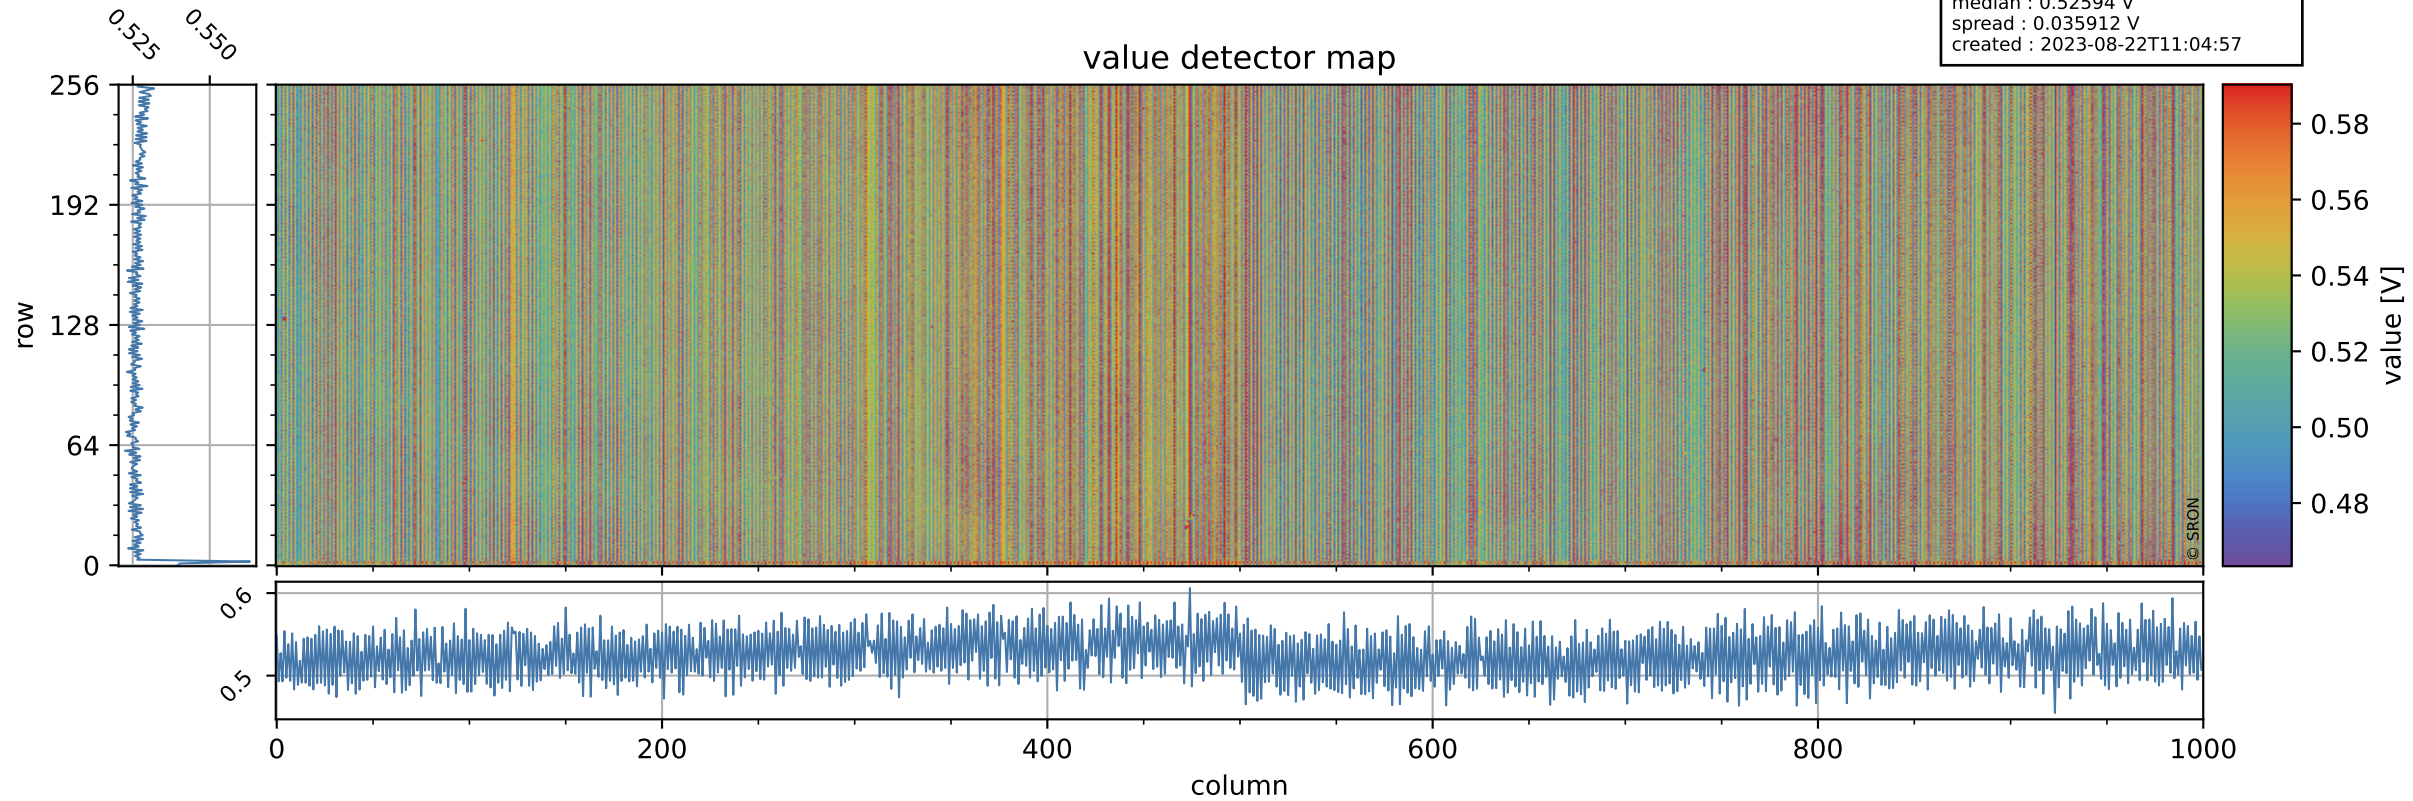

Tropomi SWIR offset (beta nominal)

orbits : 18 in [10567, 10612]
coverage : 2019-10-28 / 2019-10-31
median : 0.52594 V
spread : 0.035912 V
created : 2023-08-22T11:04:57

value detector map

Tropomi SWIR offset (beta nominal)

orbits : 18 in [10567, 10612]
coverage : 2019-10-28 / 2019-10-31
median : 28.262 μV
spread : 14.327 μV
created : 2023-08-22T11:04:57

Tropomi SWIR offset (beta nominal)

orbits : 18 in [10567, 10612]
coverage : 2019-10-28 / 2019-10-31
median : -0.077515 mV
spread : 0.35372 mV
created : 2023-08-22T11:04:57

value compared with SWIR offset CKD

Tropomi SWIR offset (beta nominal) ground-tracks of Sentinel-5P

orbits : 18 in [10567, 10612]
coverage : 2019-10-28 / 2019-10-31
created : 2023-08-22T11:04:58

Tropomi SWIR offset (beta nominal)

orbits : [1867, 10612]
coverage : 2018-02-20 / 2019-10-31
created : 2023-08-22T11:04:58

trend of detector median & temperatures