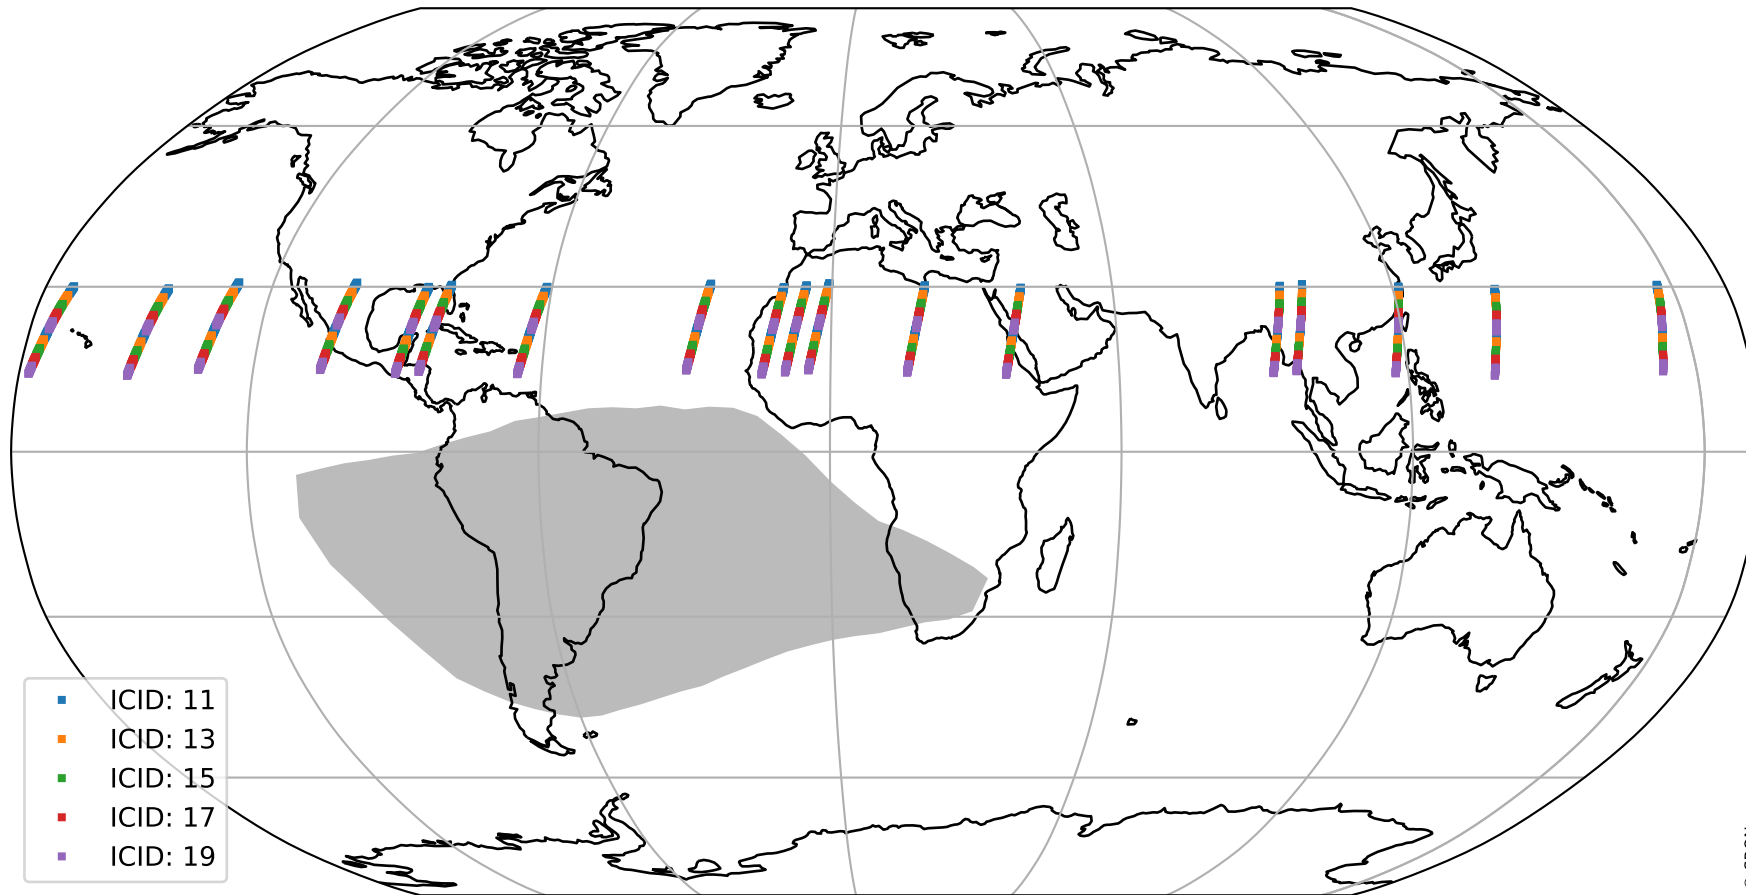

Tropomi SWIR offset (beta nominal)

orbits : 18 in [10567, 10612]
coverage : 2019-10-28 / 2019-10-31
median : 0.52594 V
spread : 0.035912 V
created : 2023-08-22T11:04:57

value detector map

Tropomi SWIR offset (beta nominal)

orbits : 18 in [10567, 10612]
coverage : 2019-10-28 / 2019-10-31
median : 28.262 μV
spread : 14.327 μV
created : 2023-08-22T11:04:57

Tropomi SWIR offset (beta nominal)

orbits : 18 in [10567, 10612]
coverage : 2019-10-28 / 2019-10-31
median : -0.077515 mV
spread : 0.35372 mV
created : 2023-08-22T11:04:57

value compared with SWIR offset CKD

Tropomi SWIR offset (beta nominal) ground-tracks of Sentinel-5P

orbits : 18 in [10567, 10612]
coverage : 2019-10-28 / 2019-10-31
created : 2023-08-22T11:04:58

Tropomi SWIR offset (beta nominal)

orbits : [1867, 10612]
coverage : 2018-02-20 / 2019-10-31
created : 2023-08-22T11:04:58

trend of detector median & temperatures