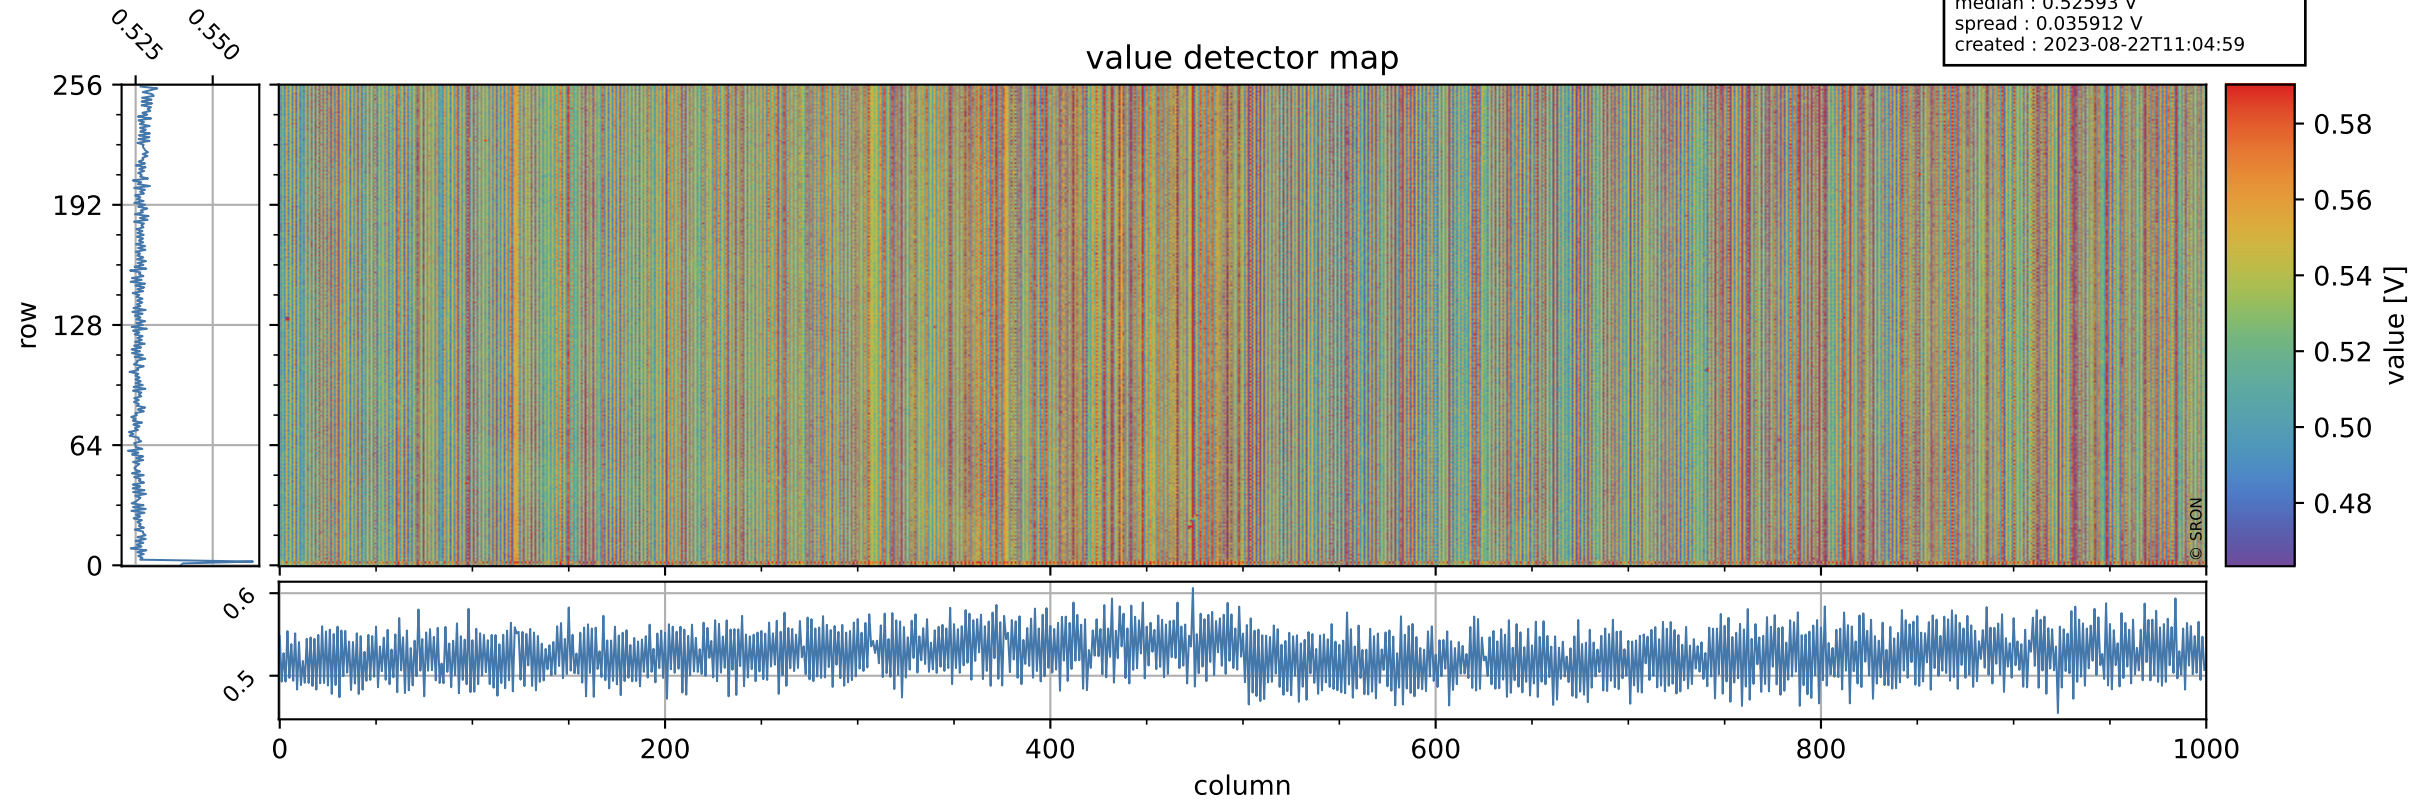

Tropomi SWIR offset (beta nominal)

orbits : 19 in [10612, 10657]
coverage : 2019-10-31 / 2019-11-03
median : 0.52593 V
spread : 0.035912 V
created : 2023-08-22T11:04:59

value detector map

Tropomi SWIR offset (beta nominal)

orbits : 19 in [10612, 10657]
coverage : 2019-10-31 / 2019-11-03
median : 28.305 μV
spread : 14.414 μV
created : 2023-08-22T11:04:59

Tropomi SWIR offset (beta nominal)

orbits : 19 in [10612, 10657]
coverage : 2019-10-31 / 2019-11-03
median : -0.08818 mV
spread : 0.35313 mV
created : 2023-08-22T11:05:00

value compared with SWIR offset CKD

Tropomi SWIR offset (beta nominal) ground-tracks of Sentinel-5P

orbits : 19 in [10612, 10657]
coverage : 2019-10-31 / 2019-11-03
created : 2023-08-22T11:05:00

Tropomi SWIR offset (beta nominal)

orbits : [1867, 10657]
coverage : 2018-02-20 / 2019-11-03
created : 2023-08-22T11:05:00

trend of detector median & temperatures