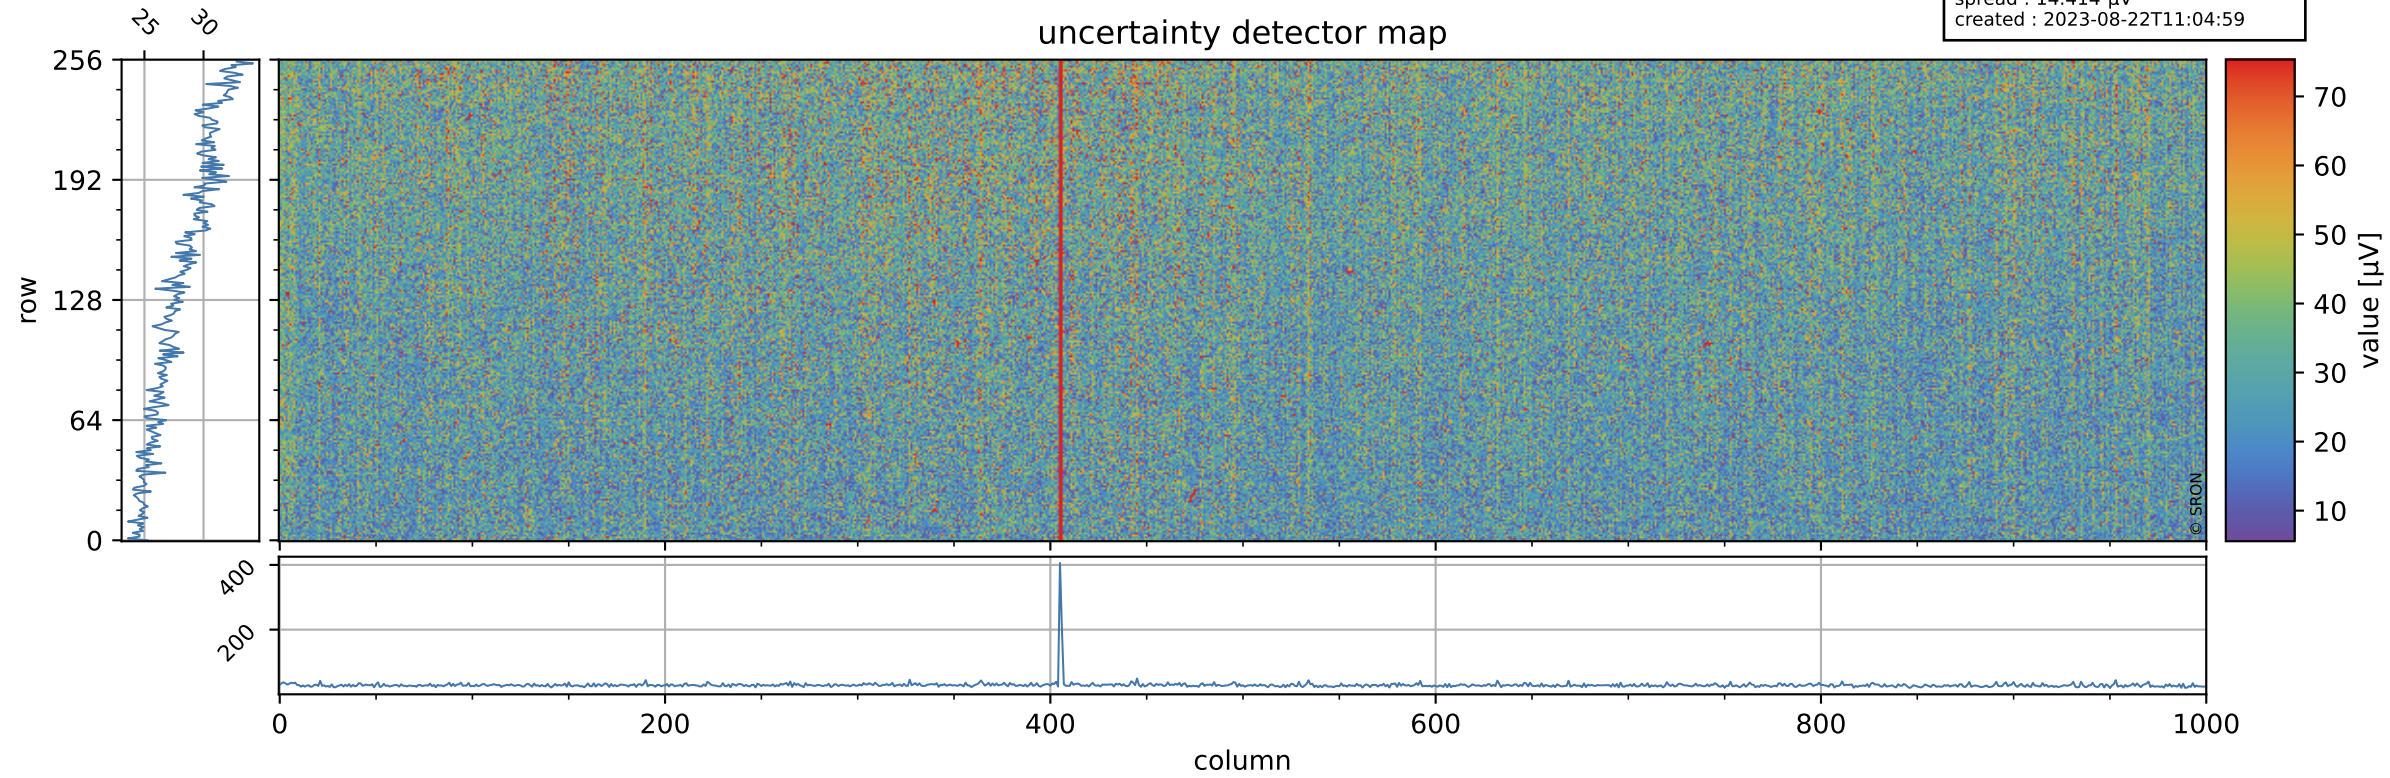

Tropomi SWIR offset (beta nominal)

orbits : 19 in [10612, 10657]
coverage : 2019-10-31 / 2019-11-03
median : 0.52593 V
spread : 0.035912 V
created : 2023-08-22T11:04:59

value detector map

Tropomi SWIR offset (beta nominal)

orbits : 19 in [10612, 10657]
coverage : 2019-10-31 / 2019-11-03
median : 28.305 μV
spread : 14.414 μV
created : 2023-08-22T11:04:59

Tropomi SWIR offset (beta nominal)

orbits : 19 in [10612, 10657]
coverage : 2019-10-31 / 2019-11-03
median : -0.08818 mV
spread : 0.35313 mV
created : 2023-08-22T11:05:00

value compared with SWIR offset CKD

Tropomi SWIR offset (beta nominal) ground-tracks of Sentinel-5P

orbits : 19 in [10612, 10657]
coverage : 2019-10-31 / 2019-11-03
created : 2023-08-22T11:05:00

Tropomi SWIR offset (beta nominal)

orbits : [1867, 10657]
coverage : 2018-02-20 / 2019-11-03
created : 2023-08-22T11:05:00

trend of detector median & temperatures