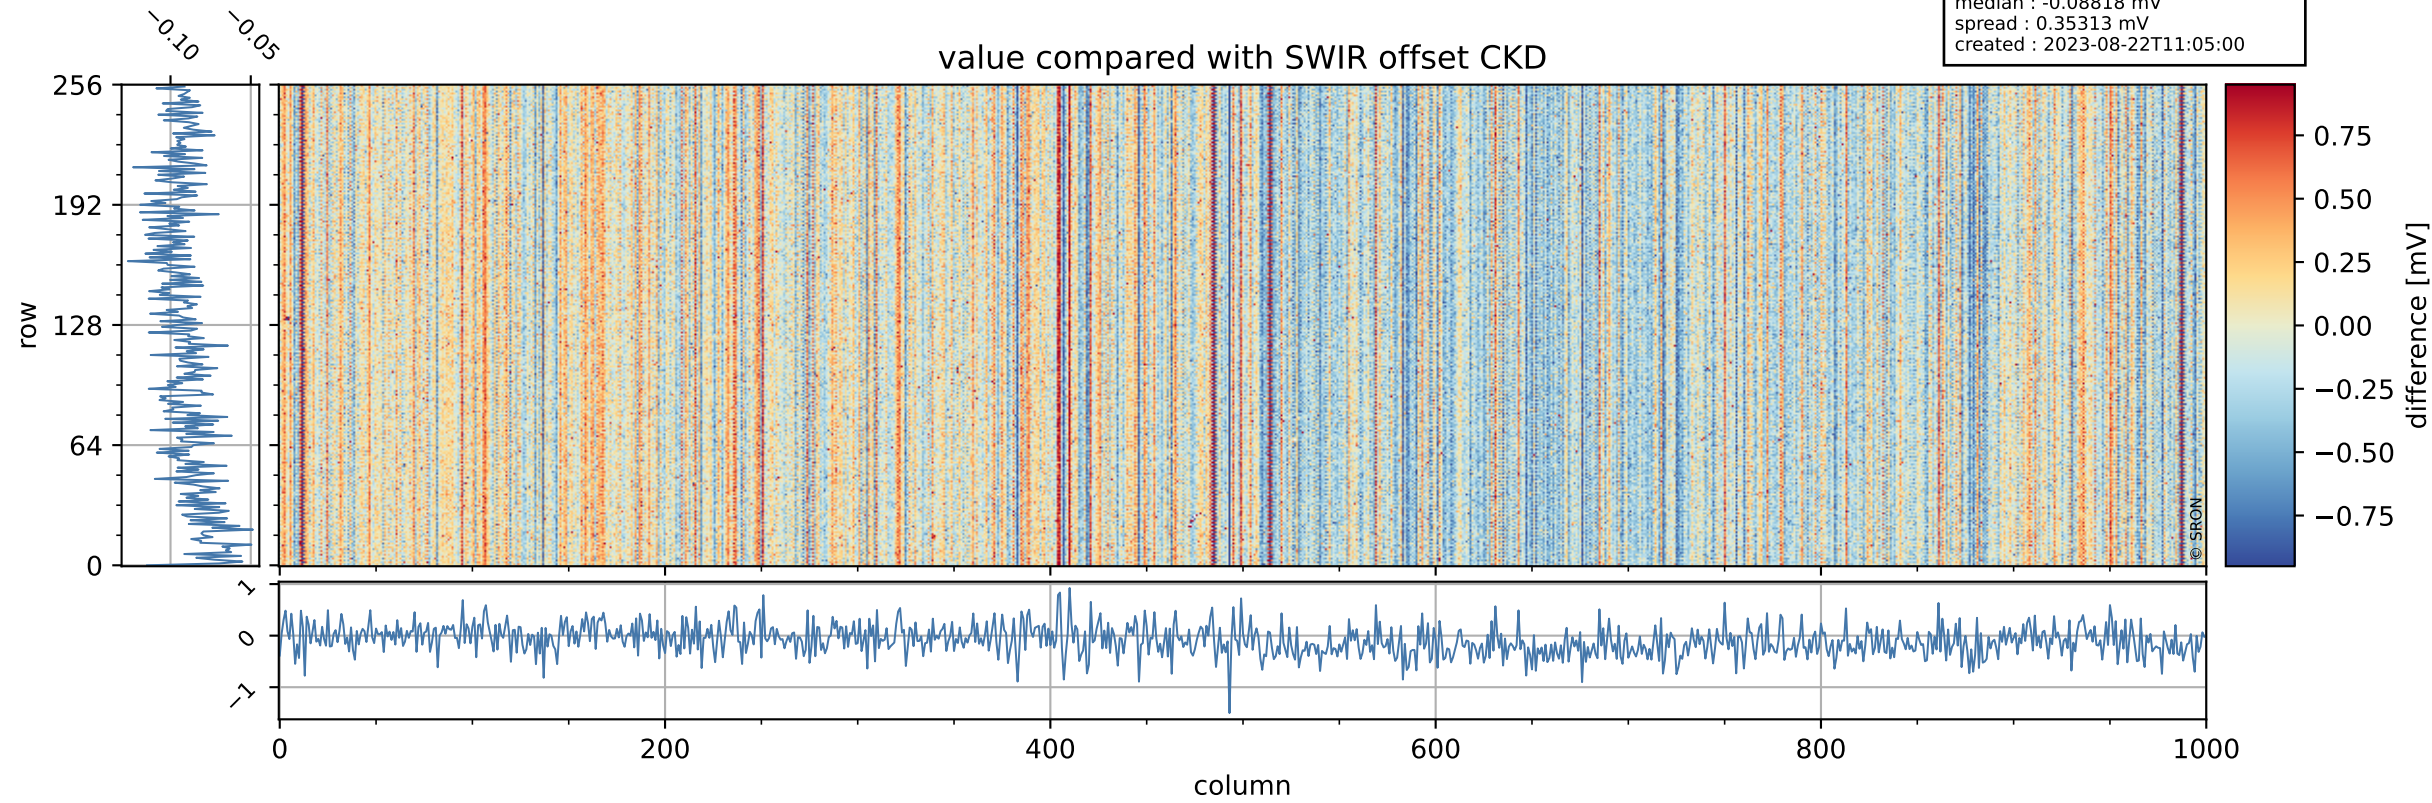

Tropomi SWIR offset (beta nominal)

orbits : 19 in [10612, 10657]
coverage : 2019-10-31 / 2019-11-03
median : 0.52593 V
spread : 0.035912 V
created : 2023-08-22T11:04:59

value detector map

Tropomi SWIR offset (beta nominal)

orbits : 19 in [10612, 10657]
coverage : 2019-10-31 / 2019-11-03
median : 28.305 μV
spread : 14.414 μV
created : 2023-08-22T11:04:59

Tropomi SWIR offset (beta nominal)

orbits : 19 in [10612, 10657]
coverage : 2019-10-31 / 2019-11-03
median : -0.08818 mV
spread : 0.35313 mV
created : 2023-08-22T11:05:00

value compared with SWIR offset CKD

Tropomi SWIR offset (beta nominal) ground-tracks of Sentinel-5P

orbits : 19 in [10612, 10657]
coverage : 2019-10-31 / 2019-11-03
created : 2023-08-22T11:05:00

Tropomi SWIR offset (beta nominal)

orbits : [1867, 10657]
coverage : 2018-02-20 / 2019-11-03
created : 2023-08-22T11:05:00

trend of detector median & temperatures