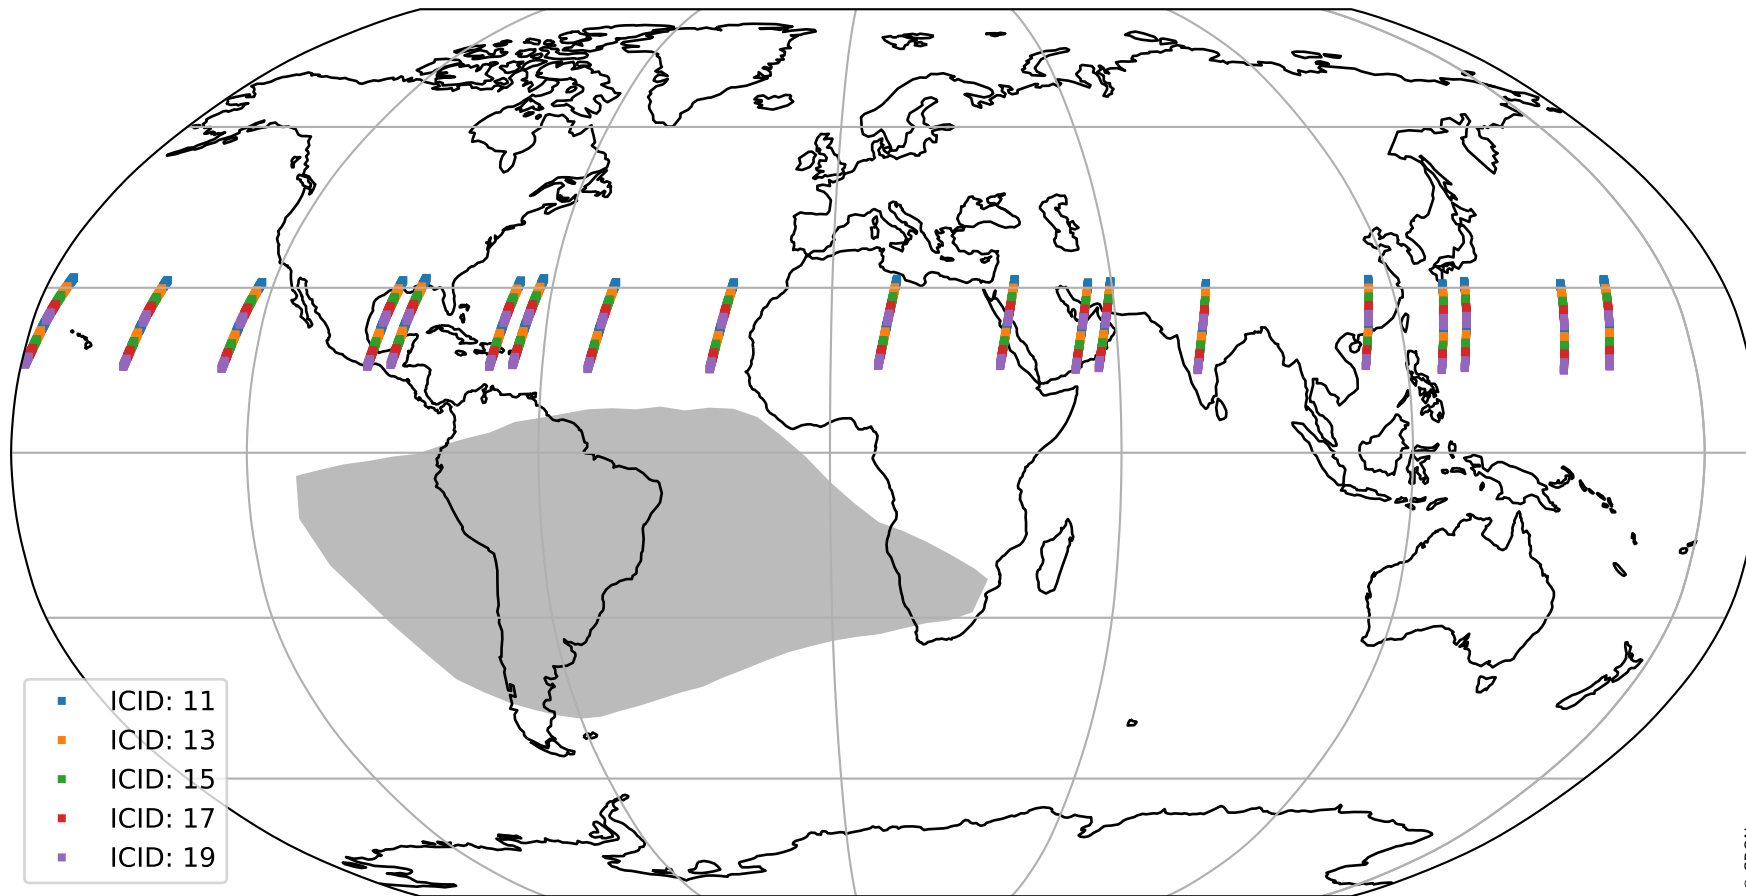

Tropomi SWIR offset (beta nominal)

orbits : 19 in [10612, 10657]
coverage : 2019-10-31 / 2019-11-03
median : 0.52593 V
spread : 0.035912 V
created : 2023-08-22T11:04:59

value detector map

Tropomi SWIR offset (beta nominal)

orbits : 19 in [10612, 10657]
coverage : 2019-10-31 / 2019-11-03
median : 28.305 μV
spread : 14.414 μV
created : 2023-08-22T11:04:59

Tropomi SWIR offset (beta nominal)

orbits : 19 in [10612, 10657]
coverage : 2019-10-31 / 2019-11-03
median : -0.08818 mV
spread : 0.35313 mV
created : 2023-08-22T11:05:00

value compared with SWIR offset CKD

Tropomi SWIR offset (beta nominal) ground-tracks of Sentinel-5P

orbits : 19 in [10612, 10657]
coverage : 2019-10-31 / 2019-11-03
created : 2023-08-22T11:05:00

Tropomi SWIR offset (beta nominal)

orbits : [1867, 10657]
coverage : 2018-02-20 / 2019-11-03
created : 2023-08-22T11:05:00

trend of detector median & temperatures