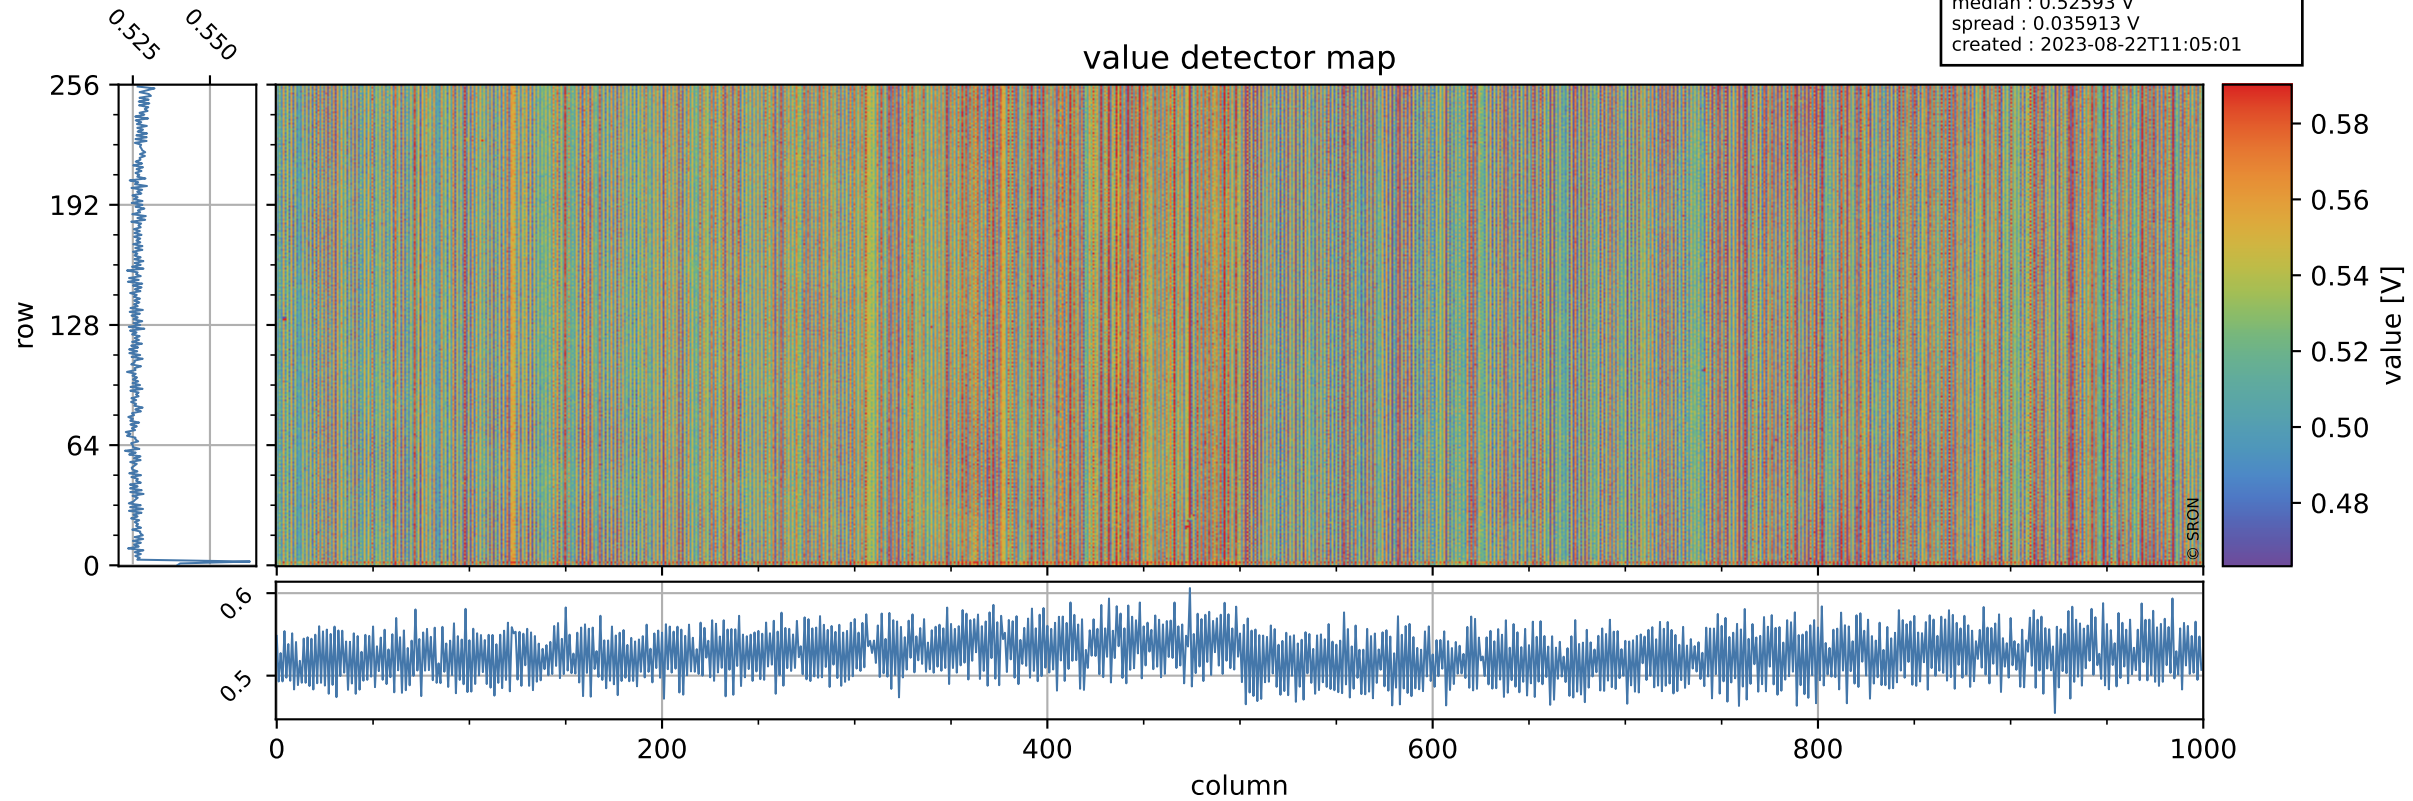

Tropomi SWIR offset (beta nominal)

orbits : 19 in [10657, 10702]
coverage : 2019-11-03 / 2019-11-06
median : 0.52593 V
spread : 0.035913 V
created : 2023-08-22T11:05:01

value detector map

Tropomi SWIR offset (beta nominal)

orbits : 19 in [10657, 10702]
coverage : 2019-11-03 / 2019-11-06
median : 27.525 μV
spread : 14.096 μV
created : 2023-08-22T11:05:01

Tropomi SWIR offset (beta nominal)

orbits : 19 in [10657, 10702]
coverage : 2019-11-03 / 2019-11-06
median : -0.090824 mV
spread : 0.35888 mV
created : 2023-08-22T11:05:02

value compared with SWIR offset CKD

Tropomi SWIR offset (beta nominal) ground-tracks of Sentinel-5P

orbits : 19 in [10657, 10702]
coverage : 2019-11-03 / 2019-11-06
created : 2023-08-22T11:05:02

Tropomi SWIR offset (beta nominal)

orbits : [1867, 10702]
coverage : 2018-02-20 / 2019-11-06
created : 2023-08-22T11:05:02

trend of detector median & temperatures