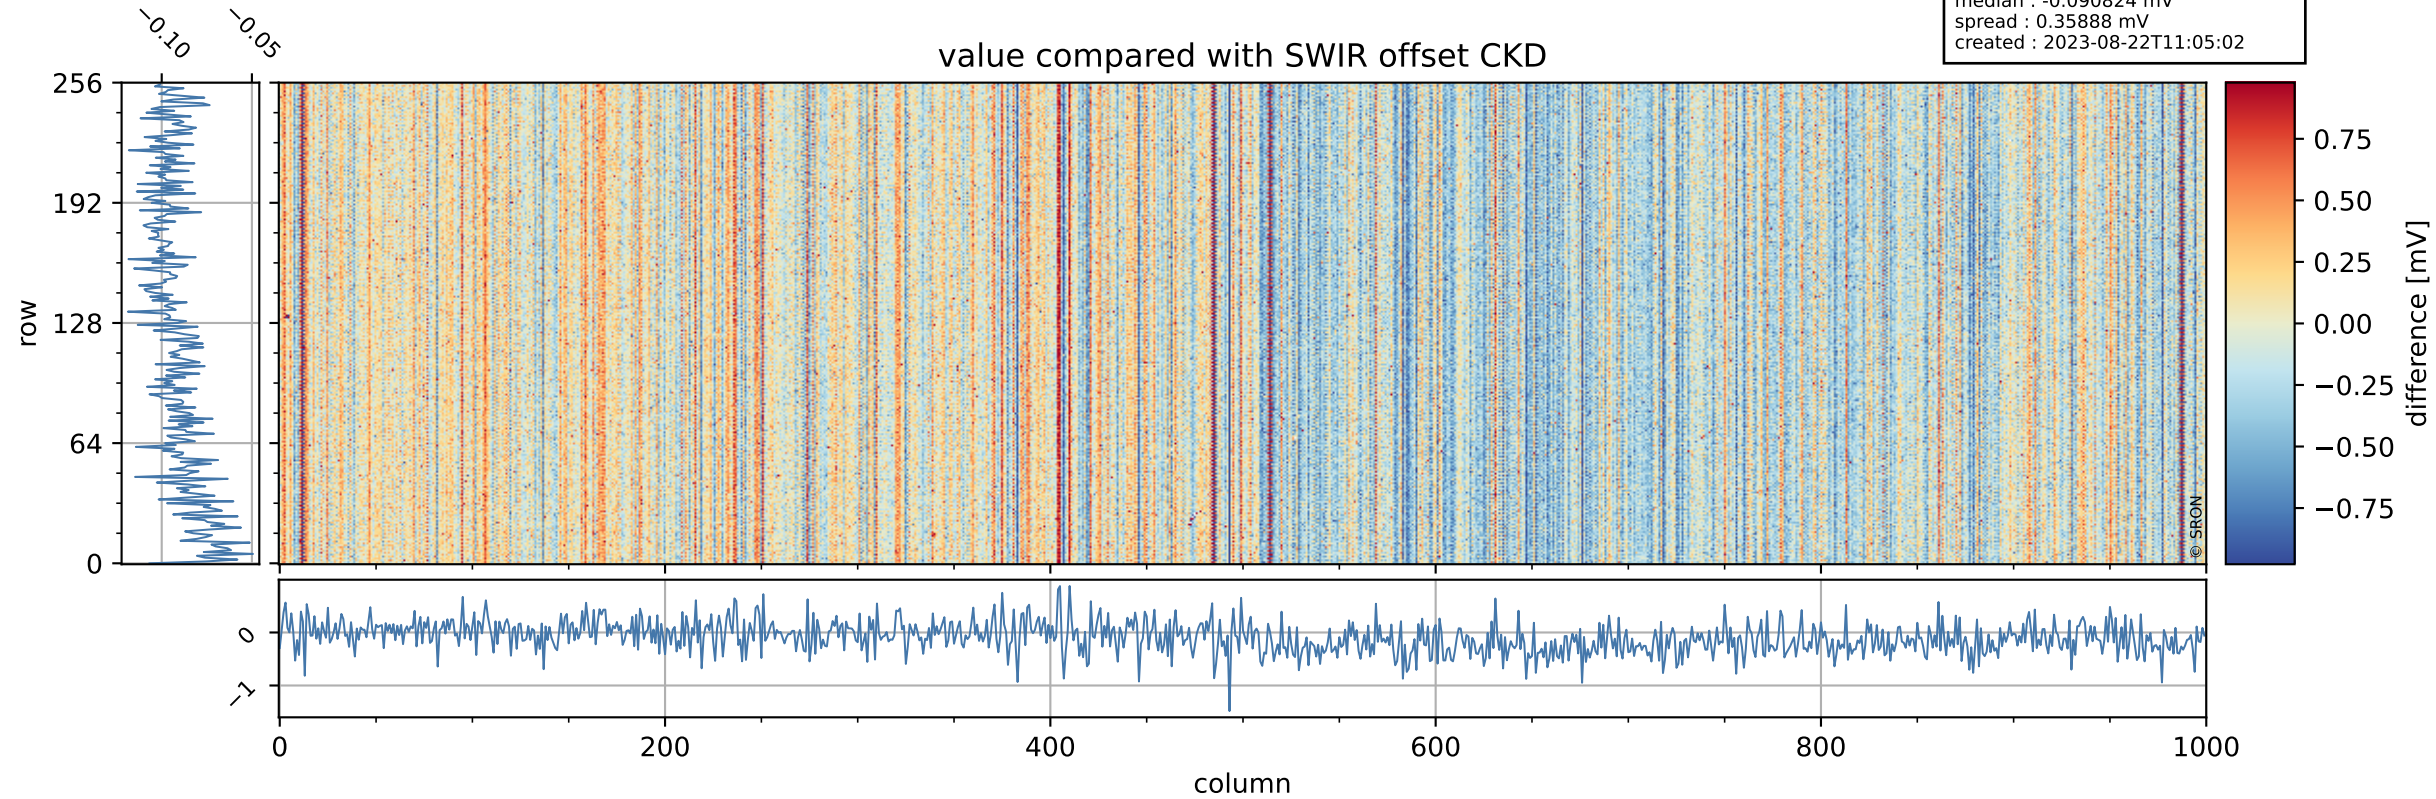

Tropomi SWIR offset (beta nominal)

orbits : 19 in [10657, 10702]
coverage : 2019-11-03 / 2019-11-06
median : 0.52593 V
spread : 0.035913 V
created : 2023-08-22T11:05:01

value detector map

Tropomi SWIR offset (beta nominal)

orbits : 19 in [10657, 10702]
coverage : 2019-11-03 / 2019-11-06
median : 27.525 μV
spread : 14.096 μV
created : 2023-08-22T11:05:01

Tropomi SWIR offset (beta nominal)

orbits : 19 in [10657, 10702]
coverage : 2019-11-03 / 2019-11-06
median : -0.090824 mV
spread : 0.35888 mV
created : 2023-08-22T11:05:02

value compared with SWIR offset CKD

Tropomi SWIR offset (beta nominal) ground-tracks of Sentinel-5P

orbits : 19 in [10657, 10702]
coverage : 2019-11-03 / 2019-11-06
created : 2023-08-22T11:05:02

Tropomi SWIR offset (beta nominal)

orbits : [1867, 10702]
coverage : 2018-02-20 / 2019-11-06
created : 2023-08-22T11:05:02

trend of detector median & temperatures