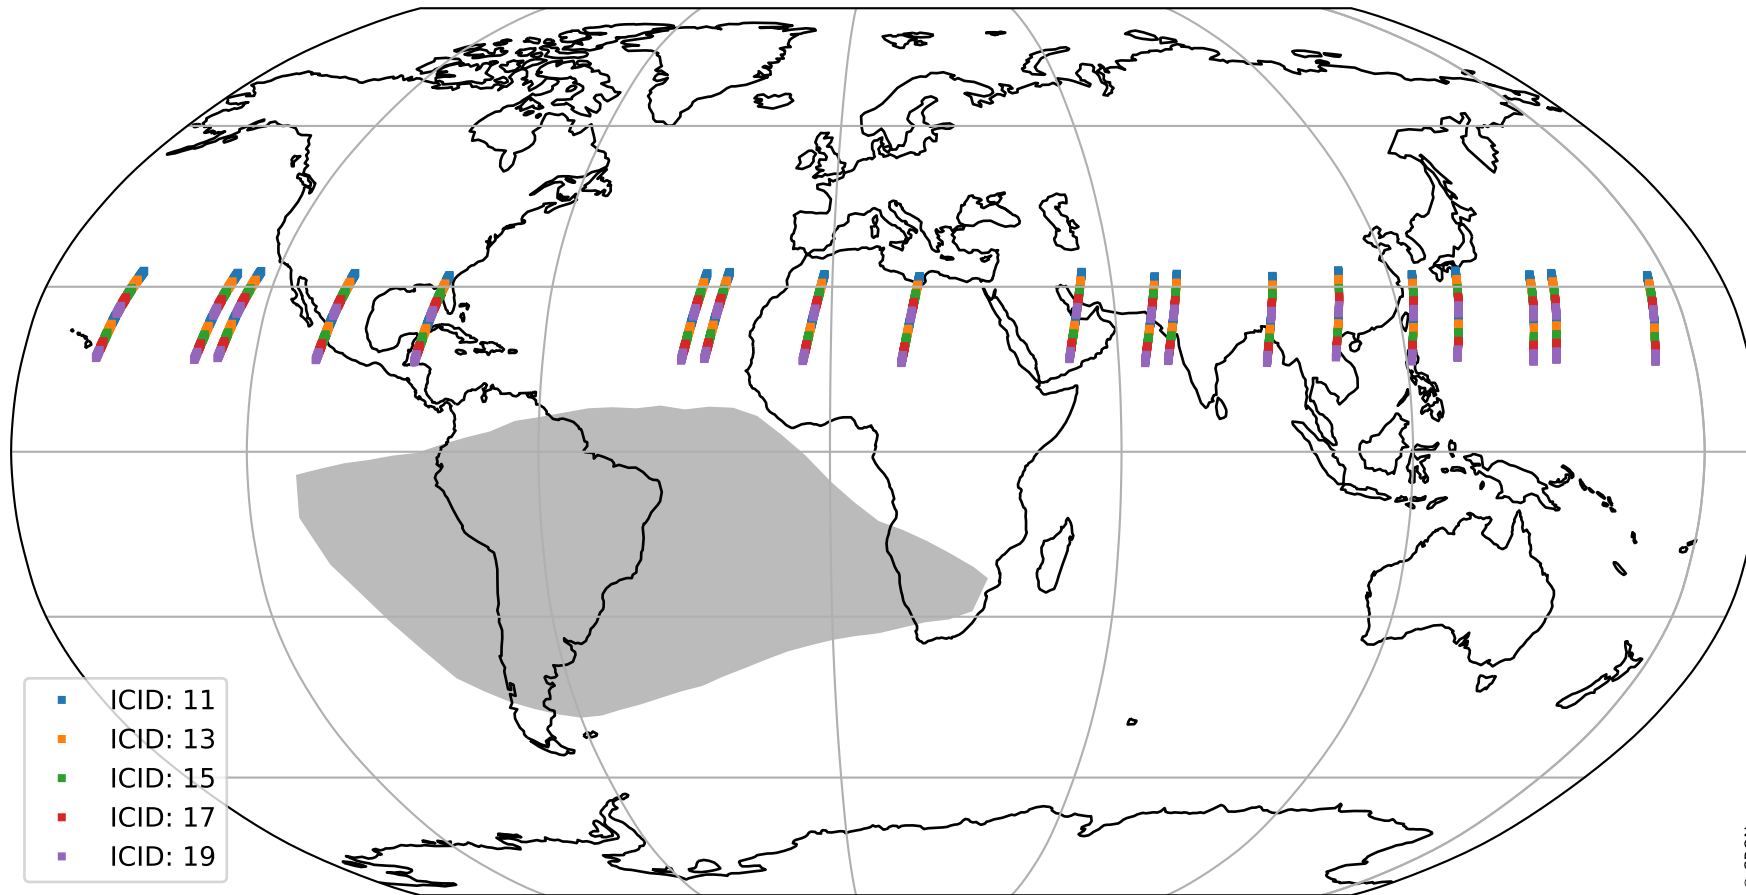

Tropomi SWIR offset (beta nominal)

orbits : 19 in [10657, 10702]
coverage : 2019-11-03 / 2019-11-06
median : 0.52593 V
spread : 0.035913 V
created : 2023-08-22T11:05:01

value detector map

Tropomi SWIR offset (beta nominal)

orbits : 19 in [10657, 10702]
coverage : 2019-11-03 / 2019-11-06
median : 27.525 μV
spread : 14.096 μV
created : 2023-08-22T11:05:01

Tropomi SWIR offset (beta nominal)

orbits : 19 in [10657, 10702]
coverage : 2019-11-03 / 2019-11-06
median : -0.090824 mV
spread : 0.35888 mV
created : 2023-08-22T11:05:02

value compared with SWIR offset CKD

Tropomi SWIR offset (beta nominal) ground-tracks of Sentinel-5P

orbits : 19 in [10657, 10702]
coverage : 2019-11-03 / 2019-11-06
created : 2023-08-22T11:05:02

Tropomi SWIR offset (beta nominal)

orbits : [1867, 10702]
coverage : 2018-02-20 / 2019-11-06
created : 2023-08-22T11:05:02

trend of detector median & temperatures