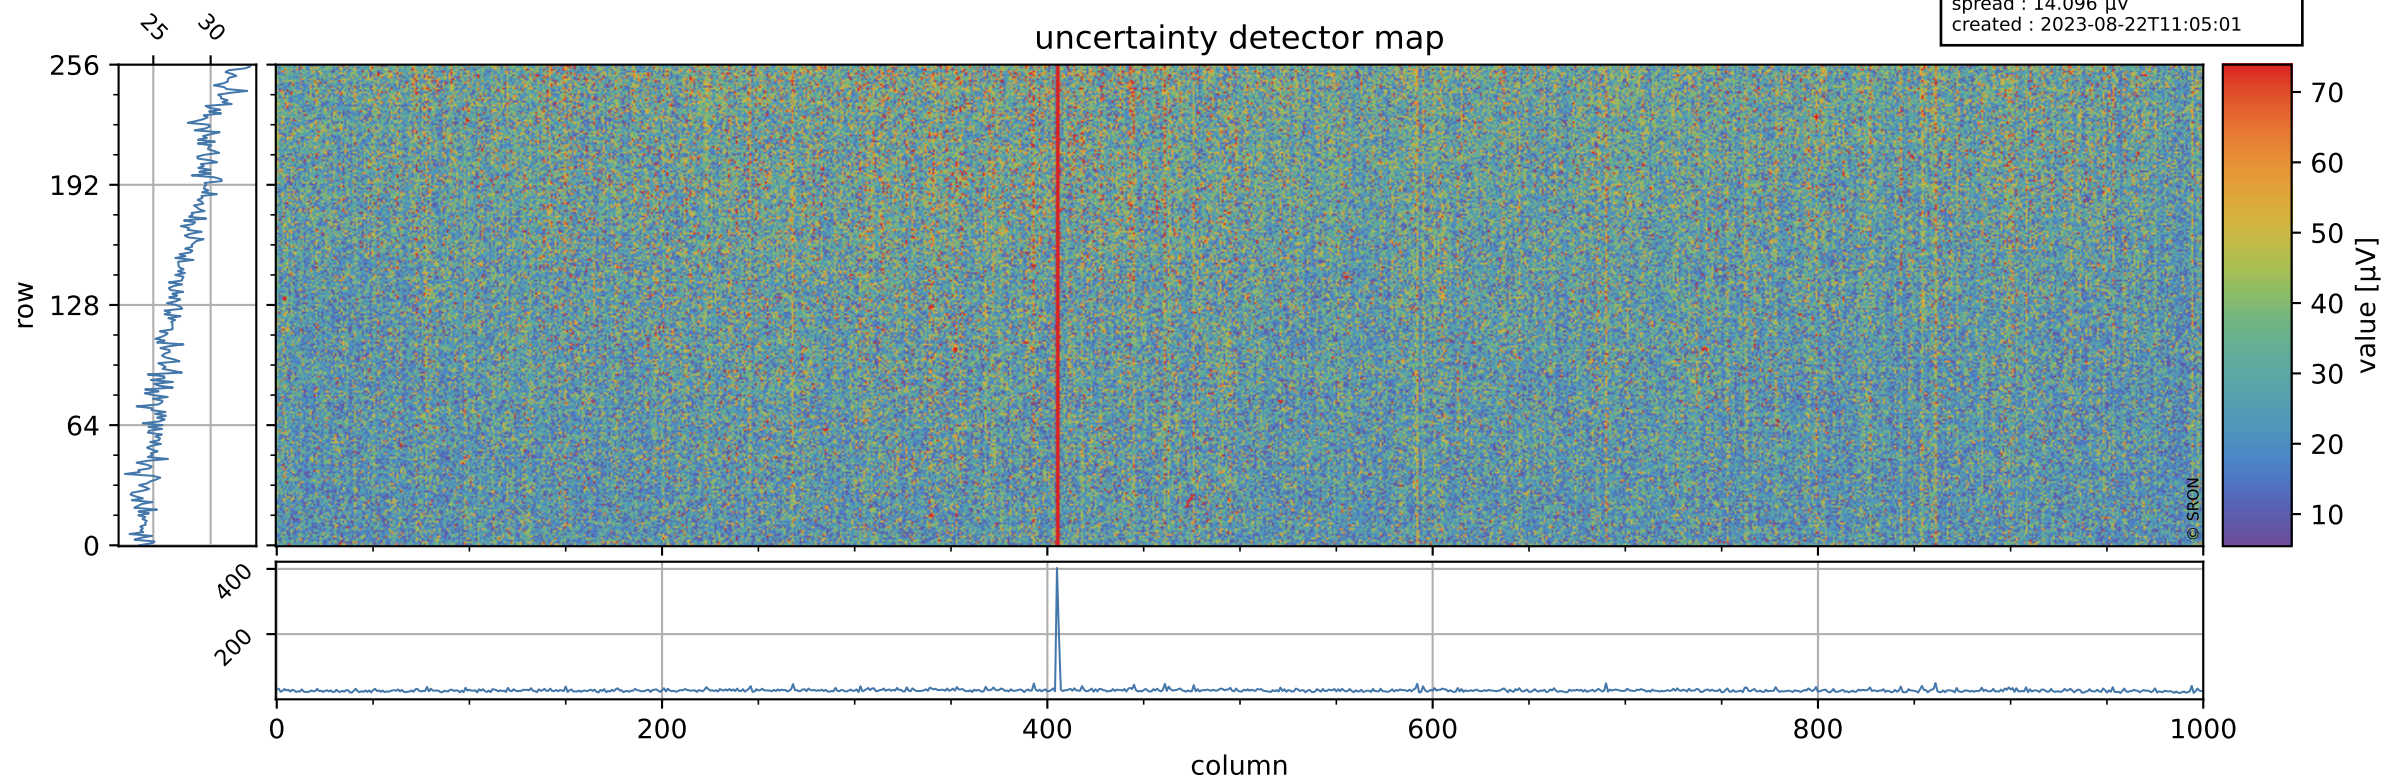

Tropomi SWIR offset (beta nominal)

orbits : 19 in [10657, 10702]
coverage : 2019-11-03 / 2019-11-06
median : 0.52593 V
spread : 0.035913 V
created : 2023-08-22T11:05:01

value detector map

Tropomi SWIR offset (beta nominal)

orbits : 19 in [10657, 10702]
coverage : 2019-11-03 / 2019-11-06
median : 27.525 μV
spread : 14.096 μV
created : 2023-08-22T11:05:01

Tropomi SWIR offset (beta nominal)

orbits : 19 in [10657, 10702]
coverage : 2019-11-03 / 2019-11-06
median : -0.090824 mV
spread : 0.35888 mV
created : 2023-08-22T11:05:02

value compared with SWIR offset CKD

Tropomi SWIR offset (beta nominal) ground-tracks of Sentinel-5P

orbits : 19 in [10657, 10702]
coverage : 2019-11-03 / 2019-11-06
created : 2023-08-22T11:05:02

Tropomi SWIR offset (beta nominal)

orbits : [1867, 10702]
coverage : 2018-02-20 / 2019-11-06
created : 2023-08-22T11:05:02

trend of detector median & temperatures