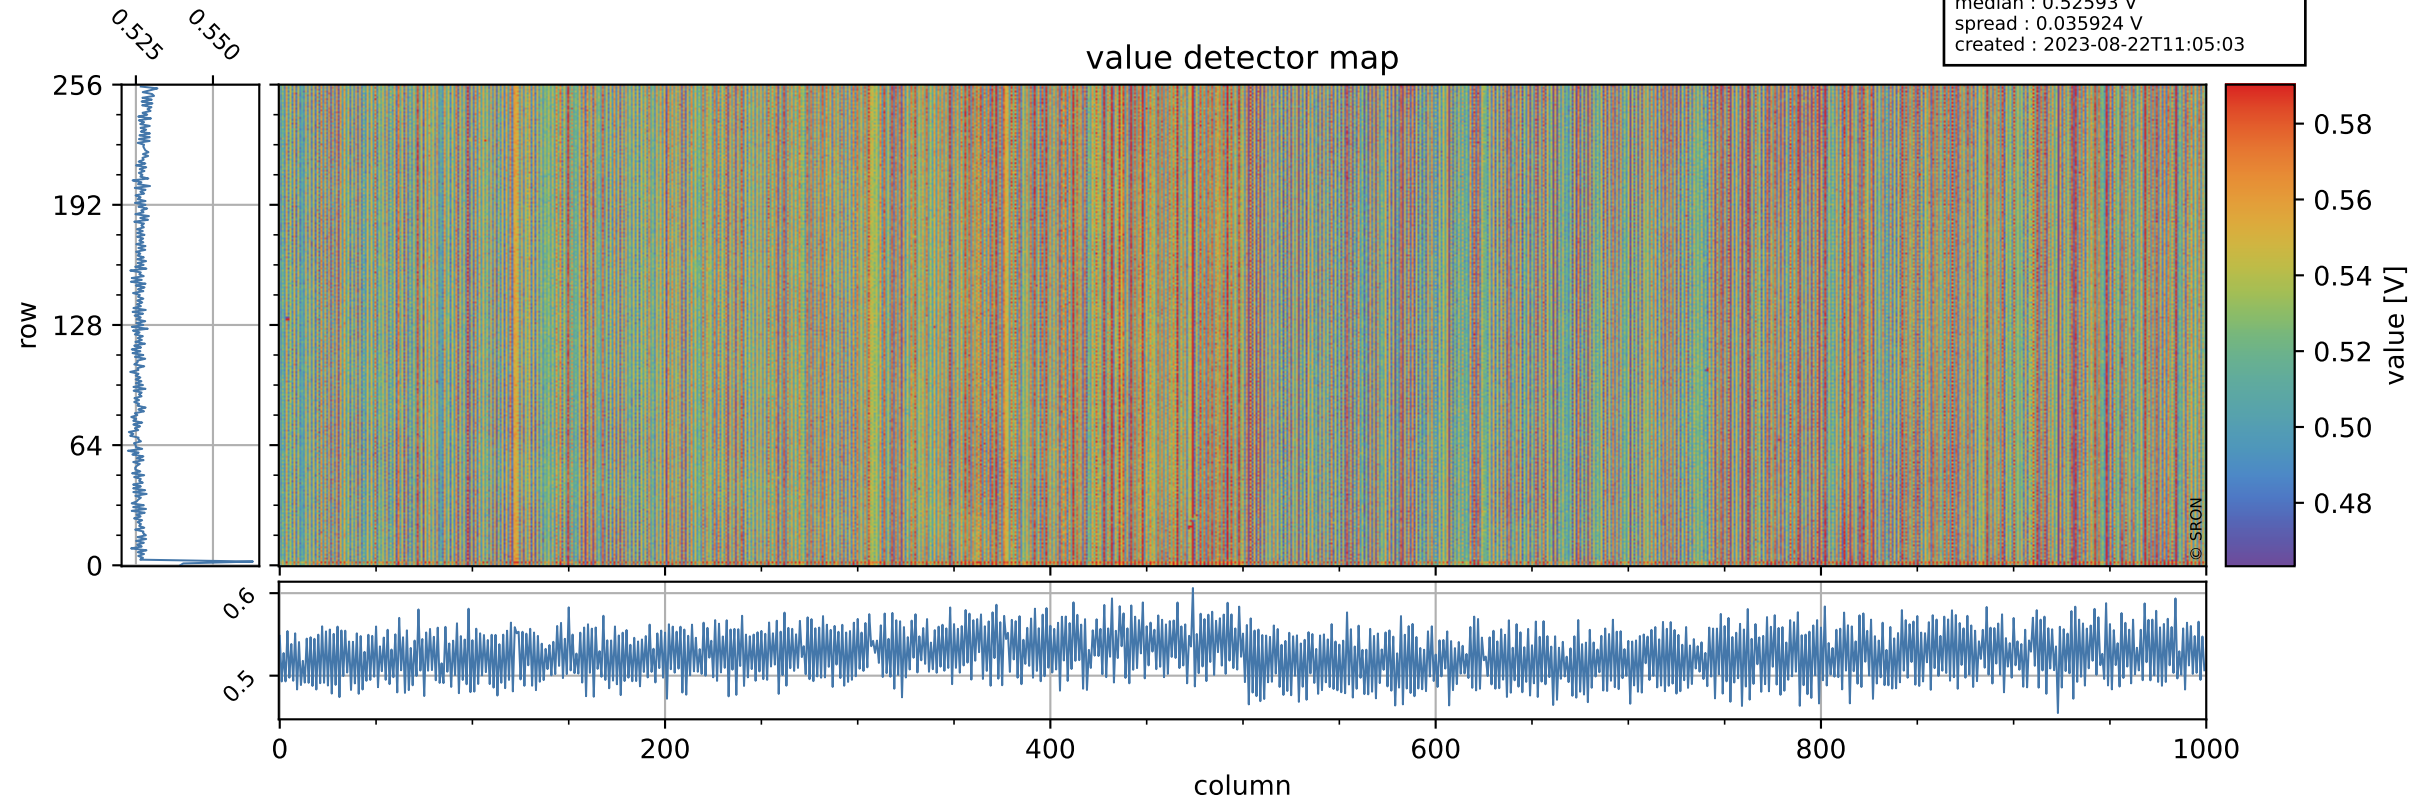

Tropomi SWIR offset (beta nominal)

orbits : 20 in [10702, 10747]
coverage : 2019-11-06 / 2019-11-09
median : 0.52593 V
spread : 0.035924 V
created : 2023-08-22T11:05:03

value detector map

Tropomi SWIR offset (beta nominal)

orbits : 20 in [10702, 10747]
coverage : 2019-11-06 / 2019-11-09
median : 28.007 μV
spread : 14.382 μV
created : 2023-08-22T11:05:03

Tropomi SWIR offset (beta nominal)

orbits : 20 in [10702, 10747]
coverage : 2019-11-06 / 2019-11-09
median : -0.091432 mV
spread : 0.37142 mV
created : 2023-08-22T11:05:04

value compared with SWIR offset CKD

Tropomi SWIR offset (beta nominal) ground-tracks of Sentinel-5P

orbits : 20 in [10702, 10747]
coverage : 2019-11-06 / 2019-11-09
created : 2023-08-22T11:05:04

Tropomi SWIR offset (beta nominal)

orbits : [1867, 10747]
coverage : 2018-02-20 / 2019-11-09
created : 2023-08-22T11:05:04

trend of detector median & temperatures