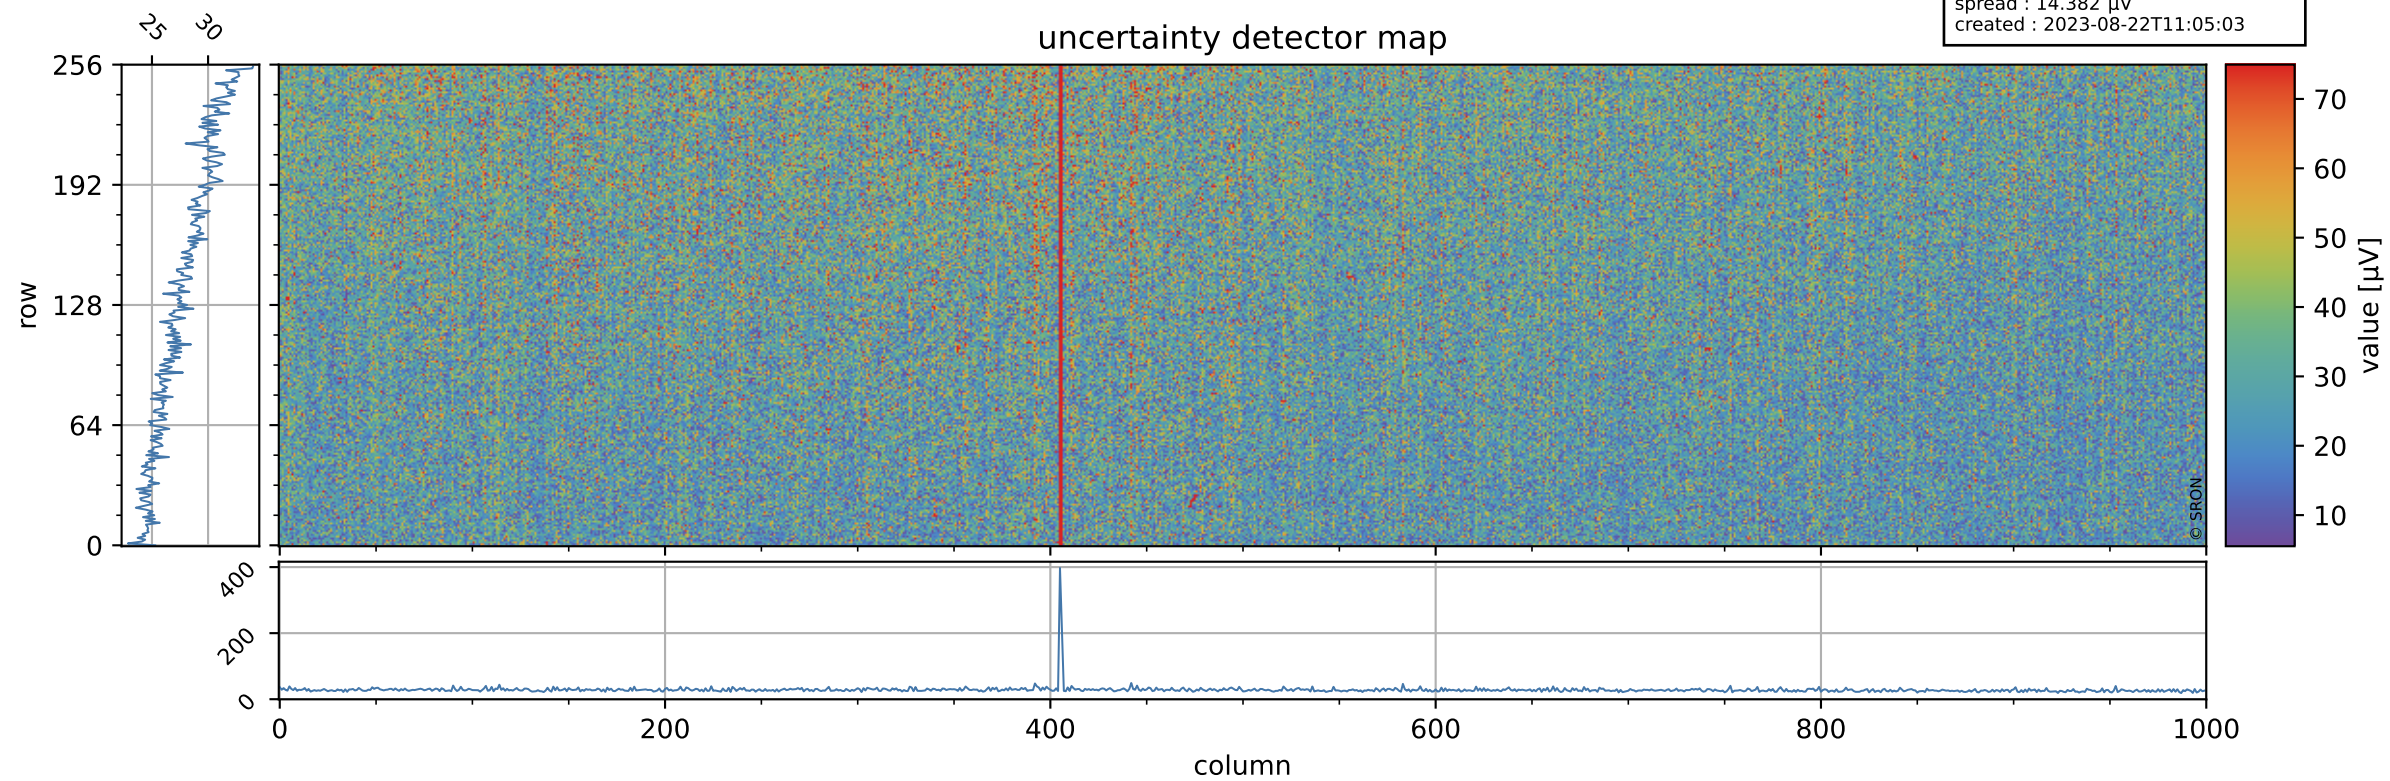

Tropomi SWIR offset (beta nominal)

orbits : 20 in [10702, 10747]
coverage : 2019-11-06 / 2019-11-09
median : 0.52593 V
spread : 0.035924 V
created : 2023-08-22T11:05:03

value detector map

Tropomi SWIR offset (beta nominal)

orbits : 20 in [10702, 10747]
coverage : 2019-11-06 / 2019-11-09
median : 28.007 μV
spread : 14.382 μV
created : 2023-08-22T11:05:03

Tropomi SWIR offset (beta nominal)

orbits : 20 in [10702, 10747]
coverage : 2019-11-06 / 2019-11-09
median : -0.091432 mV
spread : 0.37142 mV
created : 2023-08-22T11:05:04

value compared with SWIR offset CKD

Tropomi SWIR offset (beta nominal) ground-tracks of Sentinel-5P

orbits : 20 in [10702, 10747]
coverage : 2019-11-06 / 2019-11-09
created : 2023-08-22T11:05:04

Tropomi SWIR offset (beta nominal)

orbits : [1867, 10747]
coverage : 2018-02-20 / 2019-11-09
created : 2023-08-22T11:05:04

trend of detector median & temperatures