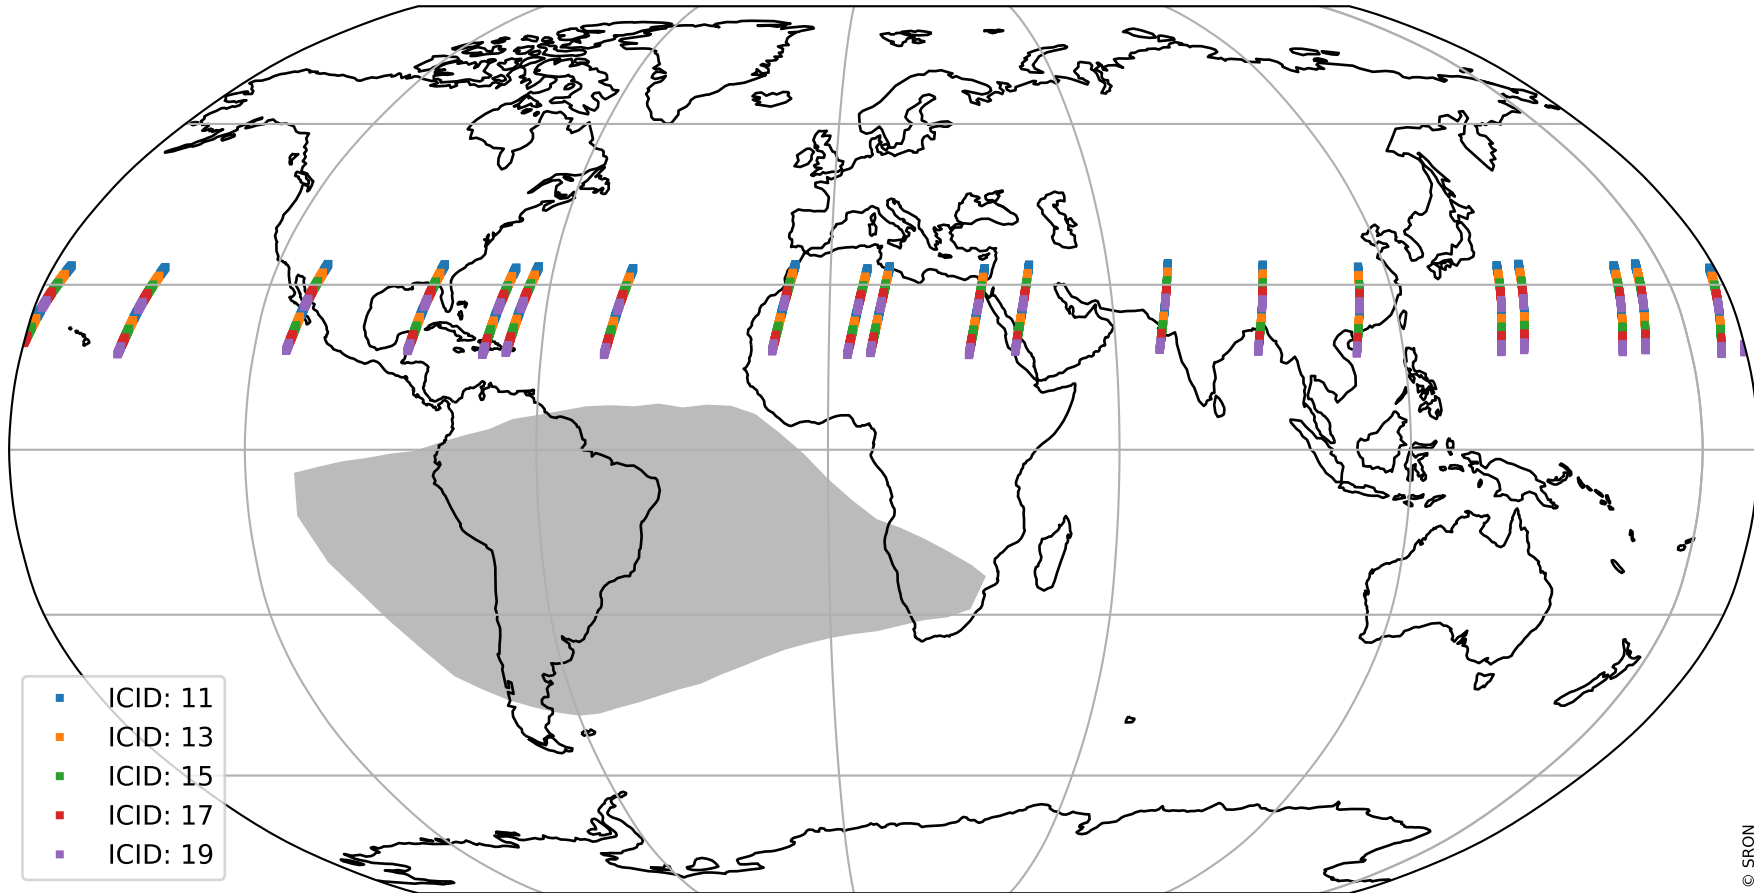

Tropomi SWIR offset (beta nominal)

orbits : 20 in [10702, 10747]
coverage : 2019-11-06 / 2019-11-09
median : 0.52593 V
spread : 0.035924 V
created : 2023-08-22T11:05:03

value detector map

Tropomi SWIR offset (beta nominal)

orbits : 20 in [10702, 10747]
coverage : 2019-11-06 / 2019-11-09
median : 28.007 μV
spread : 14.382 μV
created : 2023-08-22T11:05:03

Tropomi SWIR offset (beta nominal)

orbits : 20 in [10702, 10747]
coverage : 2019-11-06 / 2019-11-09
median : -0.091432 mV
spread : 0.37142 mV
created : 2023-08-22T11:05:04

value compared with SWIR offset CKD

Tropomi SWIR offset (beta nominal) ground-tracks of Sentinel-5P

orbits : 20 in [10702, 10747]
coverage : 2019-11-06 / 2019-11-09
created : 2023-08-22T11:05:04

Tropomi SWIR offset (beta nominal)

orbits : [1867, 10747]
coverage : 2018-02-20 / 2019-11-09
created : 2023-08-22T11:05:04

trend of detector median & temperatures