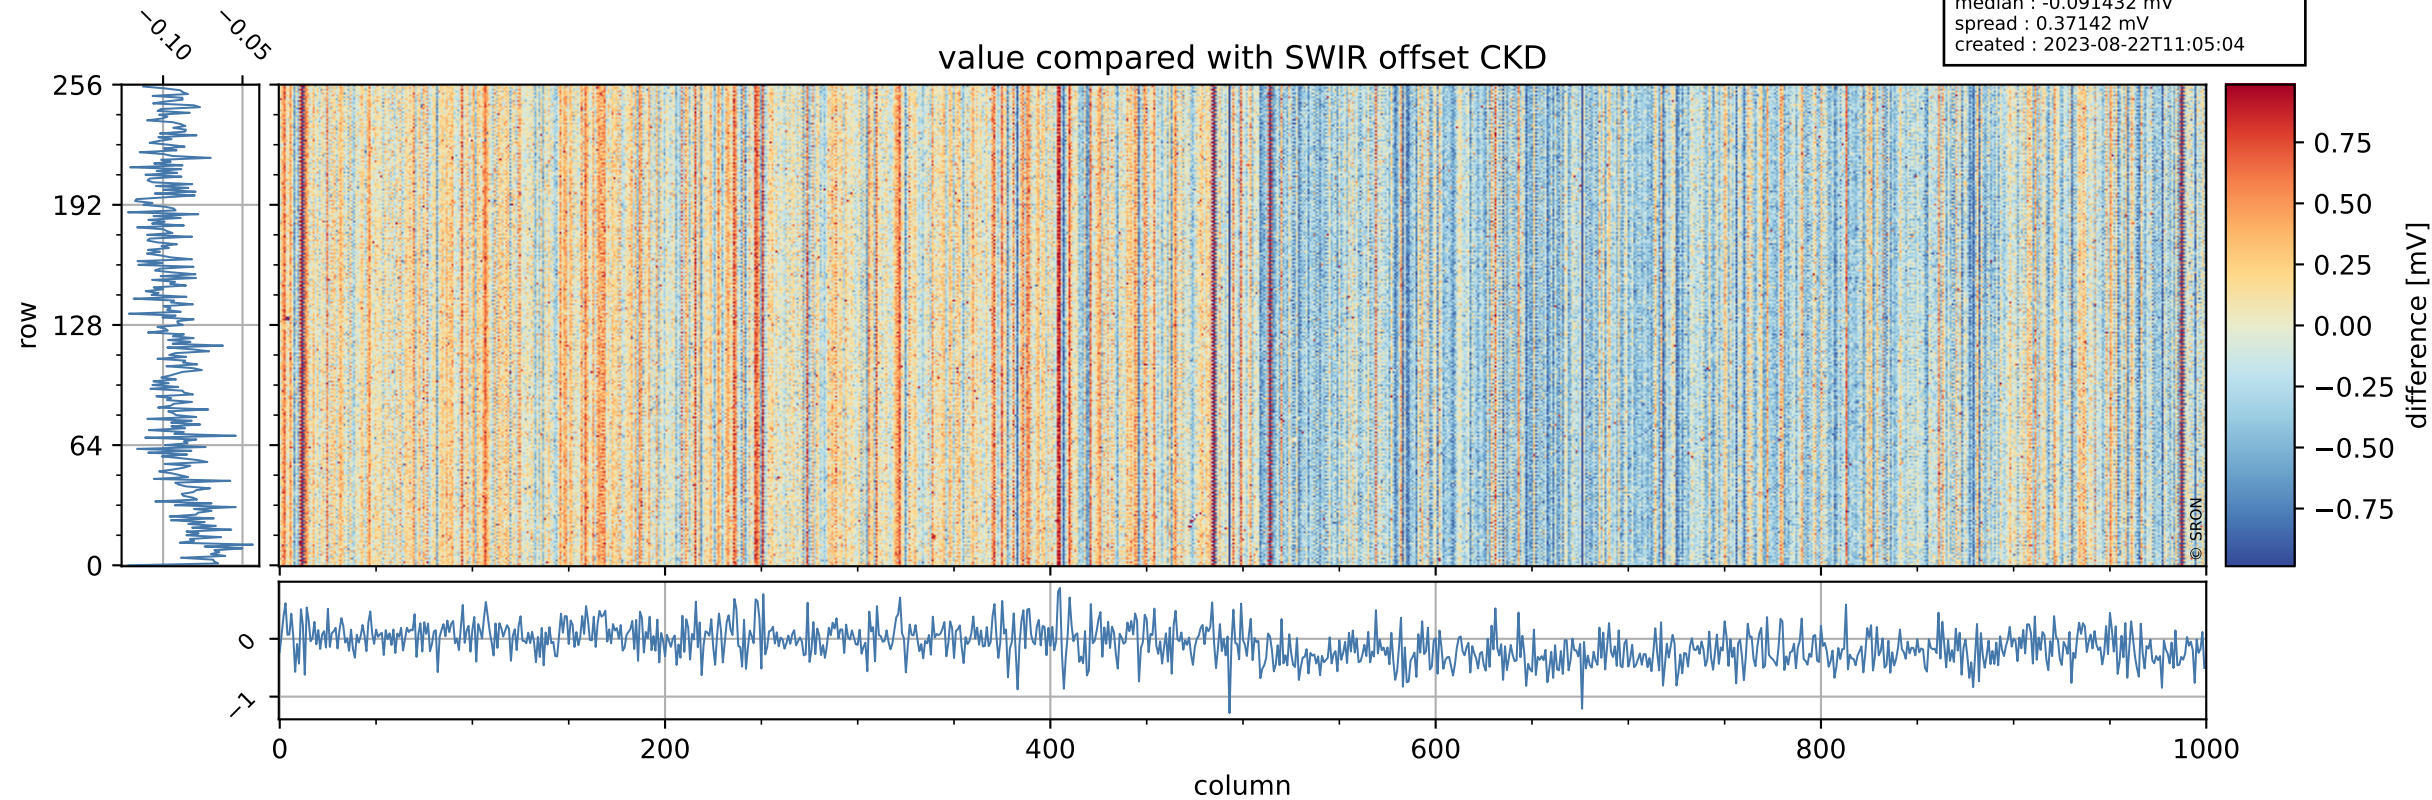

Tropomi SWIR offset (beta nominal)

orbits : 20 in [10702, 10747]
coverage : 2019-11-06 / 2019-11-09
median : 0.52593 V
spread : 0.035924 V
created : 2023-08-22T11:05:03

value detector map

Tropomi SWIR offset (beta nominal)

orbits : 20 in [10702, 10747]
coverage : 2019-11-06 / 2019-11-09
median : 28.007 μV
spread : 14.382 μV
created : 2023-08-22T11:05:03

Tropomi SWIR offset (beta nominal)

orbits : 20 in [10702, 10747]
coverage : 2019-11-06 / 2019-11-09
median : -0.091432 mV
spread : 0.37142 mV
created : 2023-08-22T11:05:04

value compared with SWIR offset CKD

Tropomi SWIR offset (beta nominal) ground-tracks of Sentinel-5P

orbits : 20 in [10702, 10747]
coverage : 2019-11-06 / 2019-11-09
created : 2023-08-22T11:05:04

Tropomi SWIR offset (beta nominal)

orbits : [1867, 10747]
coverage : 2018-02-20 / 2019-11-09
created : 2023-08-22T11:05:04

trend of detector median & temperatures