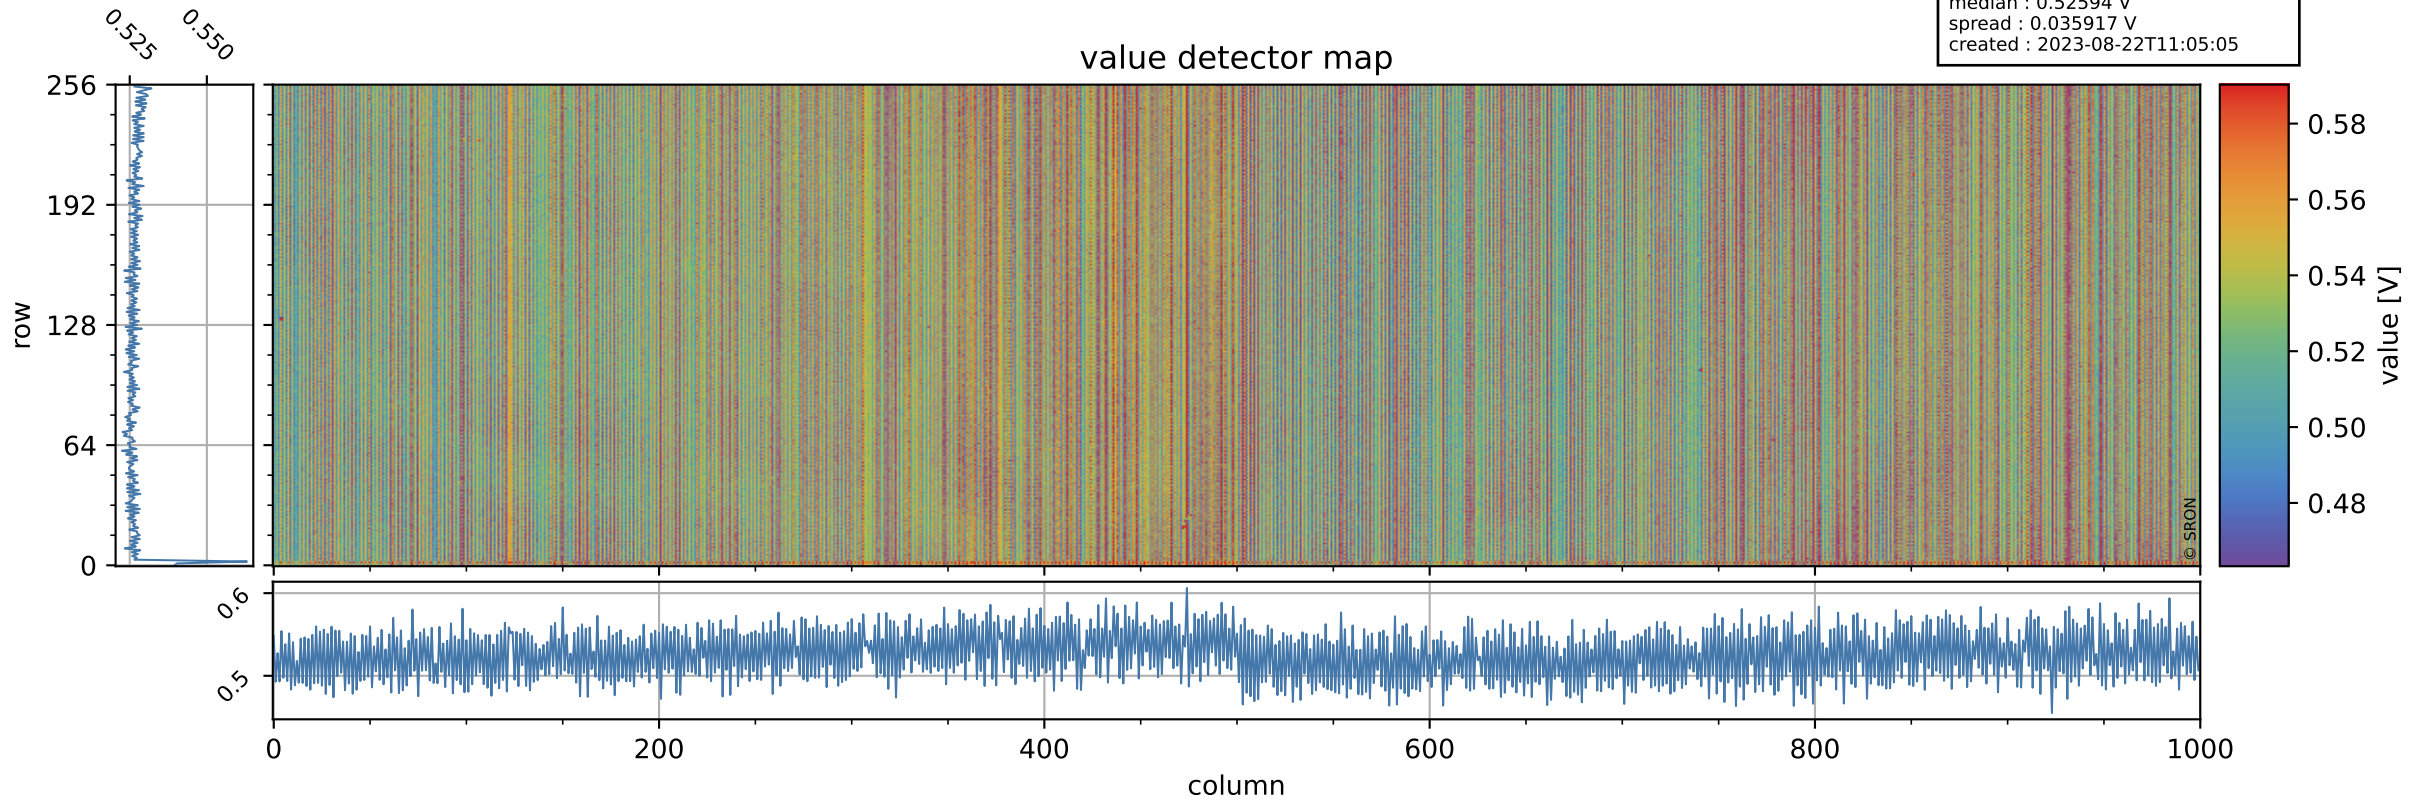

Tropomi SWIR offset (beta nominal)

orbits : 17 in [10747, 10792]
coverage : 2019-11-10 / 2019-11-13
median : 0.52594 V
spread : 0.035917 V
created : 2023-08-22T11:05:05

value detector map

Tropomi SWIR offset (beta nominal)

orbits : 17 in [10747, 10792]
coverage : 2019-11-10 / 2019-11-13
median : 28.833 μV
spread : 14.545 μV
created : 2023-08-22T11:05:05

Tropomi SWIR offset (beta nominal)

orbits : 17 in [10747, 10792]
coverage : 2019-11-10 / 2019-11-13
median : -0.077539 mV
spread : 0.36167 mV
created : 2023-08-22T11:05:06

value compared with SWIR offset CKD

Tropomi SWIR offset (beta nominal) ground-tracks of Sentinel-5P

orbits : 17 in [10747, 10792]
coverage : 2019-11-10 / 2019-11-13
created : 2023-08-22T11:05:06

Tropomi SWIR offset (beta nominal)

orbits : [1867, 10792]
coverage : 2018-02-20 / 2019-11-13
created : 2023-08-22T11:05:06

trend of detector median & temperatures