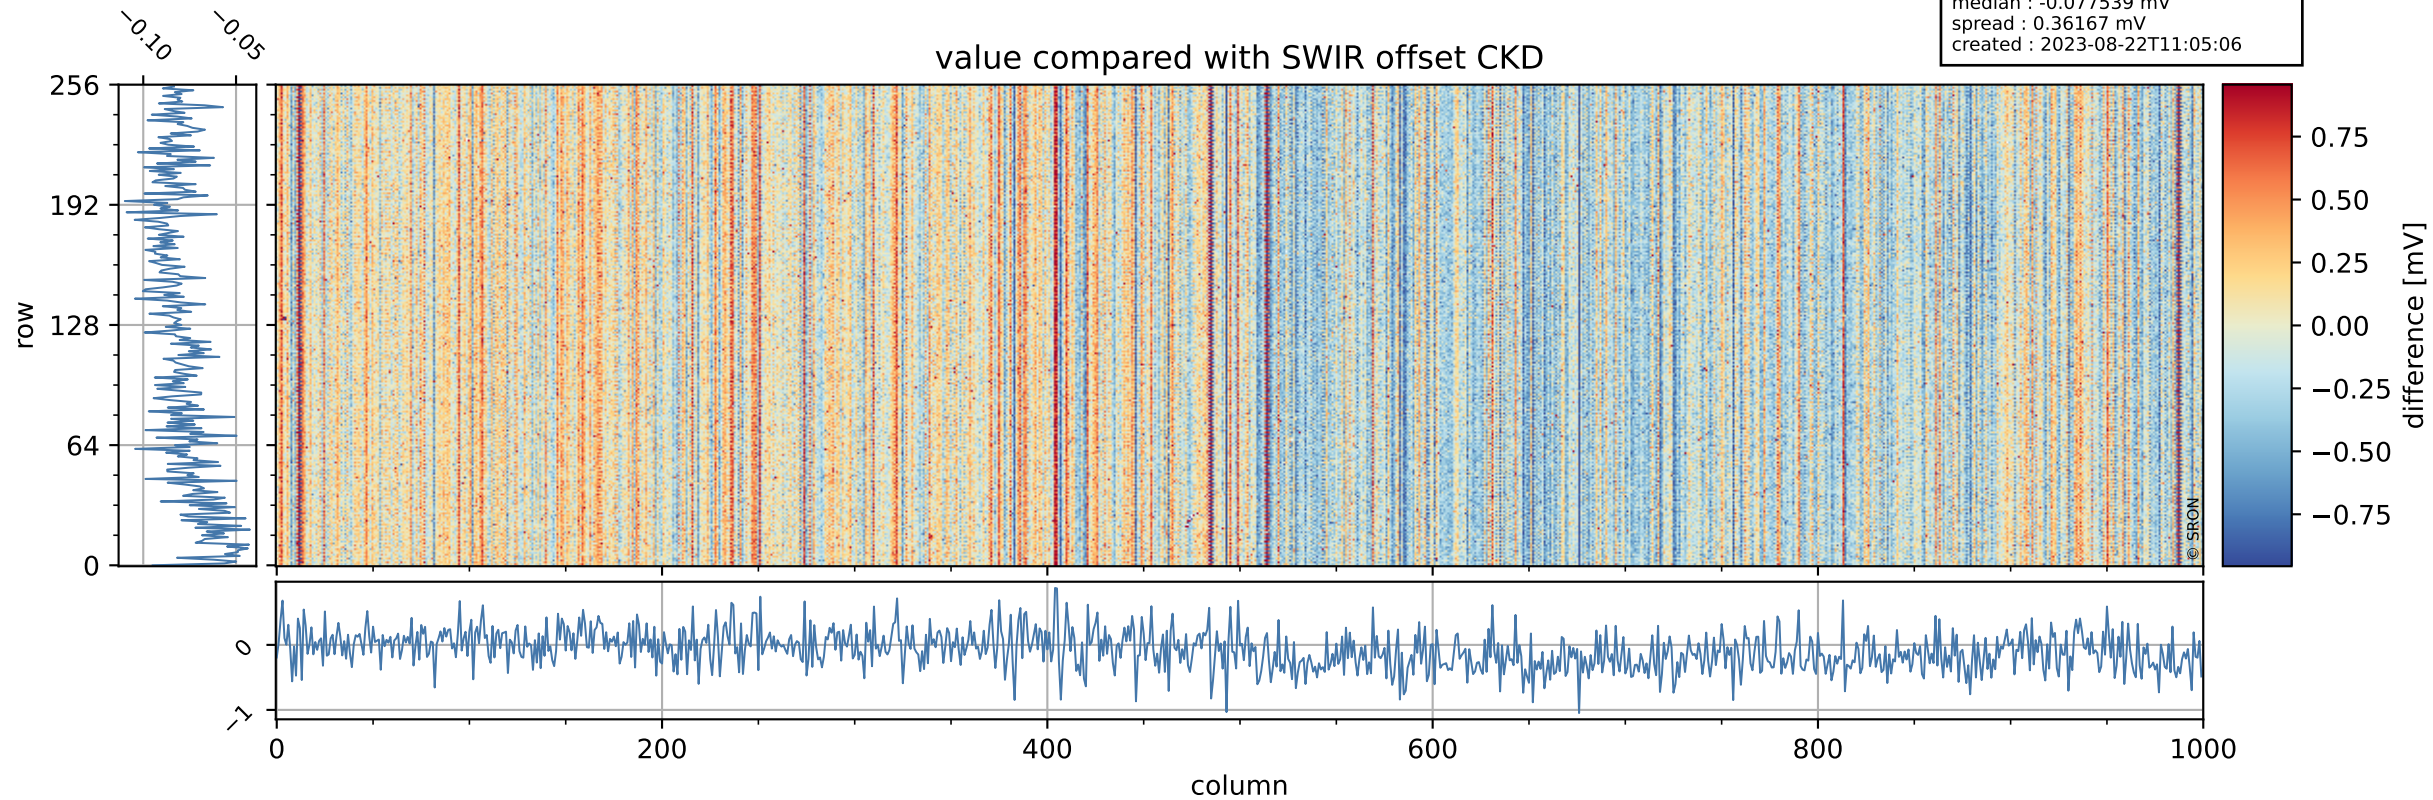

Tropomi SWIR offset (beta nominal)

orbits : 17 in [10747, 10792]
coverage : 2019-11-10 / 2019-11-13
median : 0.52594 V
spread : 0.035917 V
created : 2023-08-22T11:05:05

value detector map

Tropomi SWIR offset (beta nominal)

orbits : 17 in [10747, 10792]
coverage : 2019-11-10 / 2019-11-13
median : 28.833 μV
spread : 14.545 μV
created : 2023-08-22T11:05:05

Tropomi SWIR offset (beta nominal)

orbits : 17 in [10747, 10792]
coverage : 2019-11-10 / 2019-11-13
median : -0.077539 mV
spread : 0.36167 mV
created : 2023-08-22T11:05:06

value compared with SWIR offset CKD

Tropomi SWIR offset (beta nominal) ground-tracks of Sentinel-5P

orbits : 17 in [10747, 10792]
coverage : 2019-11-10 / 2019-11-13
created : 2023-08-22T11:05:06

Tropomi SWIR offset (beta nominal)

orbits : [1867, 10792]
coverage : 2018-02-20 / 2019-11-13
created : 2023-08-22T11:05:06

trend of detector median & temperatures