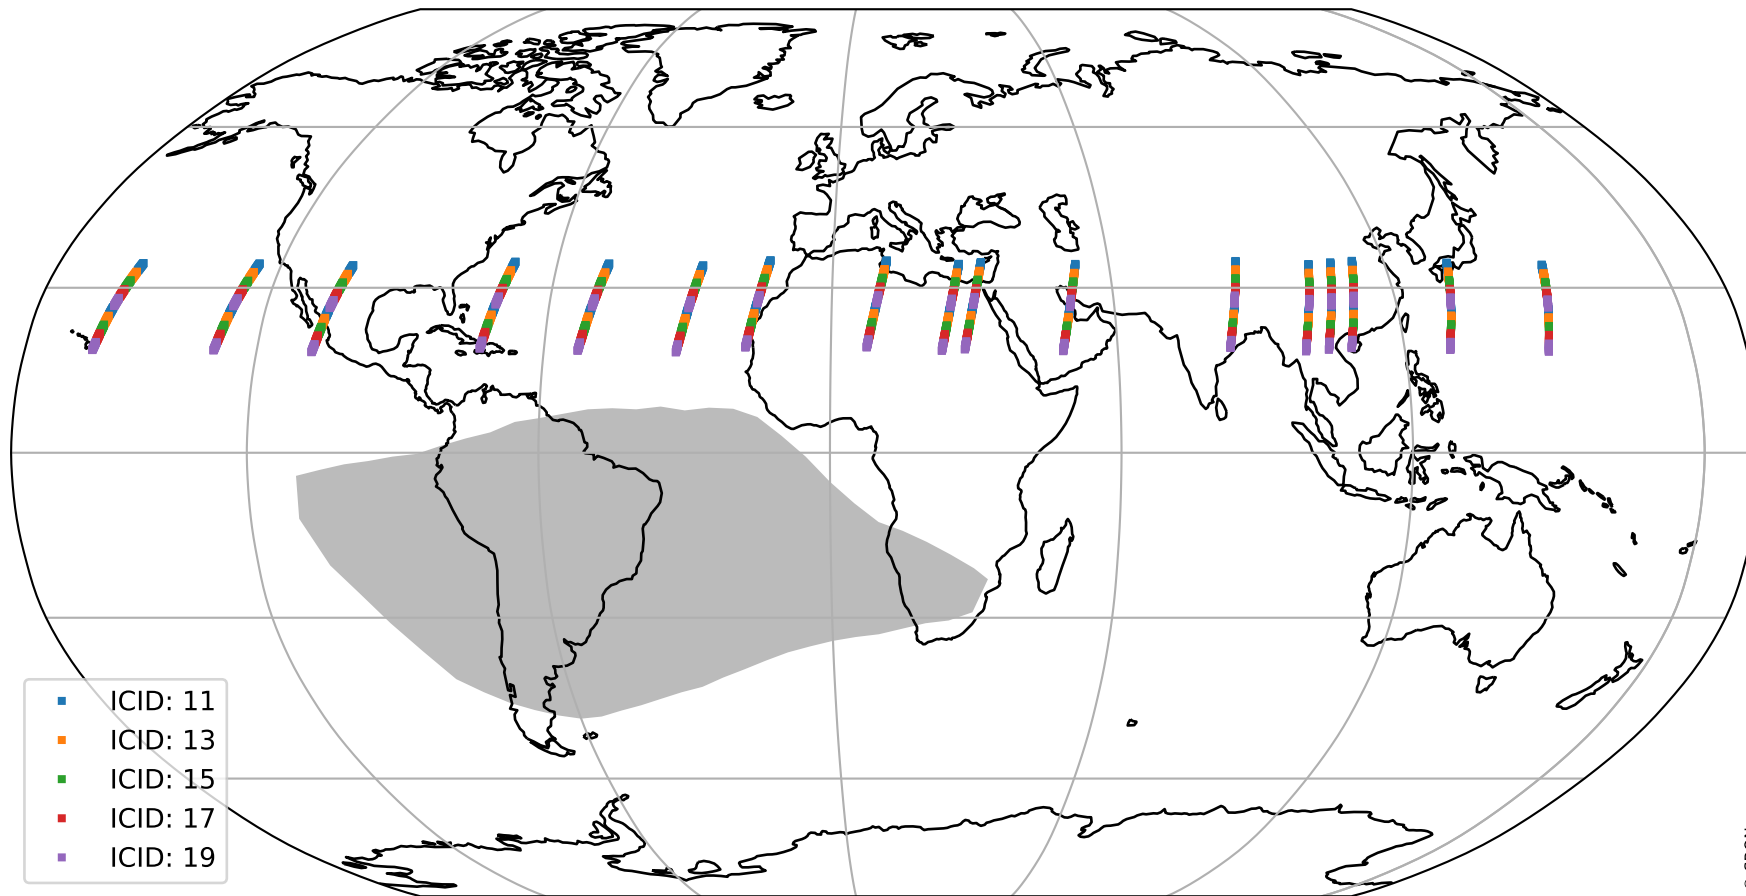

Tropomi SWIR offset (beta nominal)

orbits : 17 in [10747, 10792]
coverage : 2019-11-10 / 2019-11-13
median : 0.52594 V
spread : 0.035917 V
created : 2023-08-22T11:05:05

value detector map

Tropomi SWIR offset (beta nominal)

orbits : 17 in [10747, 10792]
coverage : 2019-11-10 / 2019-11-13
median : 28.833 μV
spread : 14.545 μV
created : 2023-08-22T11:05:05

Tropomi SWIR offset (beta nominal)

orbits : 17 in [10747, 10792]
coverage : 2019-11-10 / 2019-11-13
median : -0.077539 mV
spread : 0.36167 mV
created : 2023-08-22T11:05:06

value compared with SWIR offset CKD

Tropomi SWIR offset (beta nominal) ground-tracks of Sentinel-5P

orbits : 17 in [10747, 10792]
coverage : 2019-11-10 / 2019-11-13
created : 2023-08-22T11:05:06

Tropomi SWIR offset (beta nominal)

orbits : [1867, 10792]
coverage : 2018-02-20 / 2019-11-13
created : 2023-08-22T11:05:06

trend of detector median & temperatures