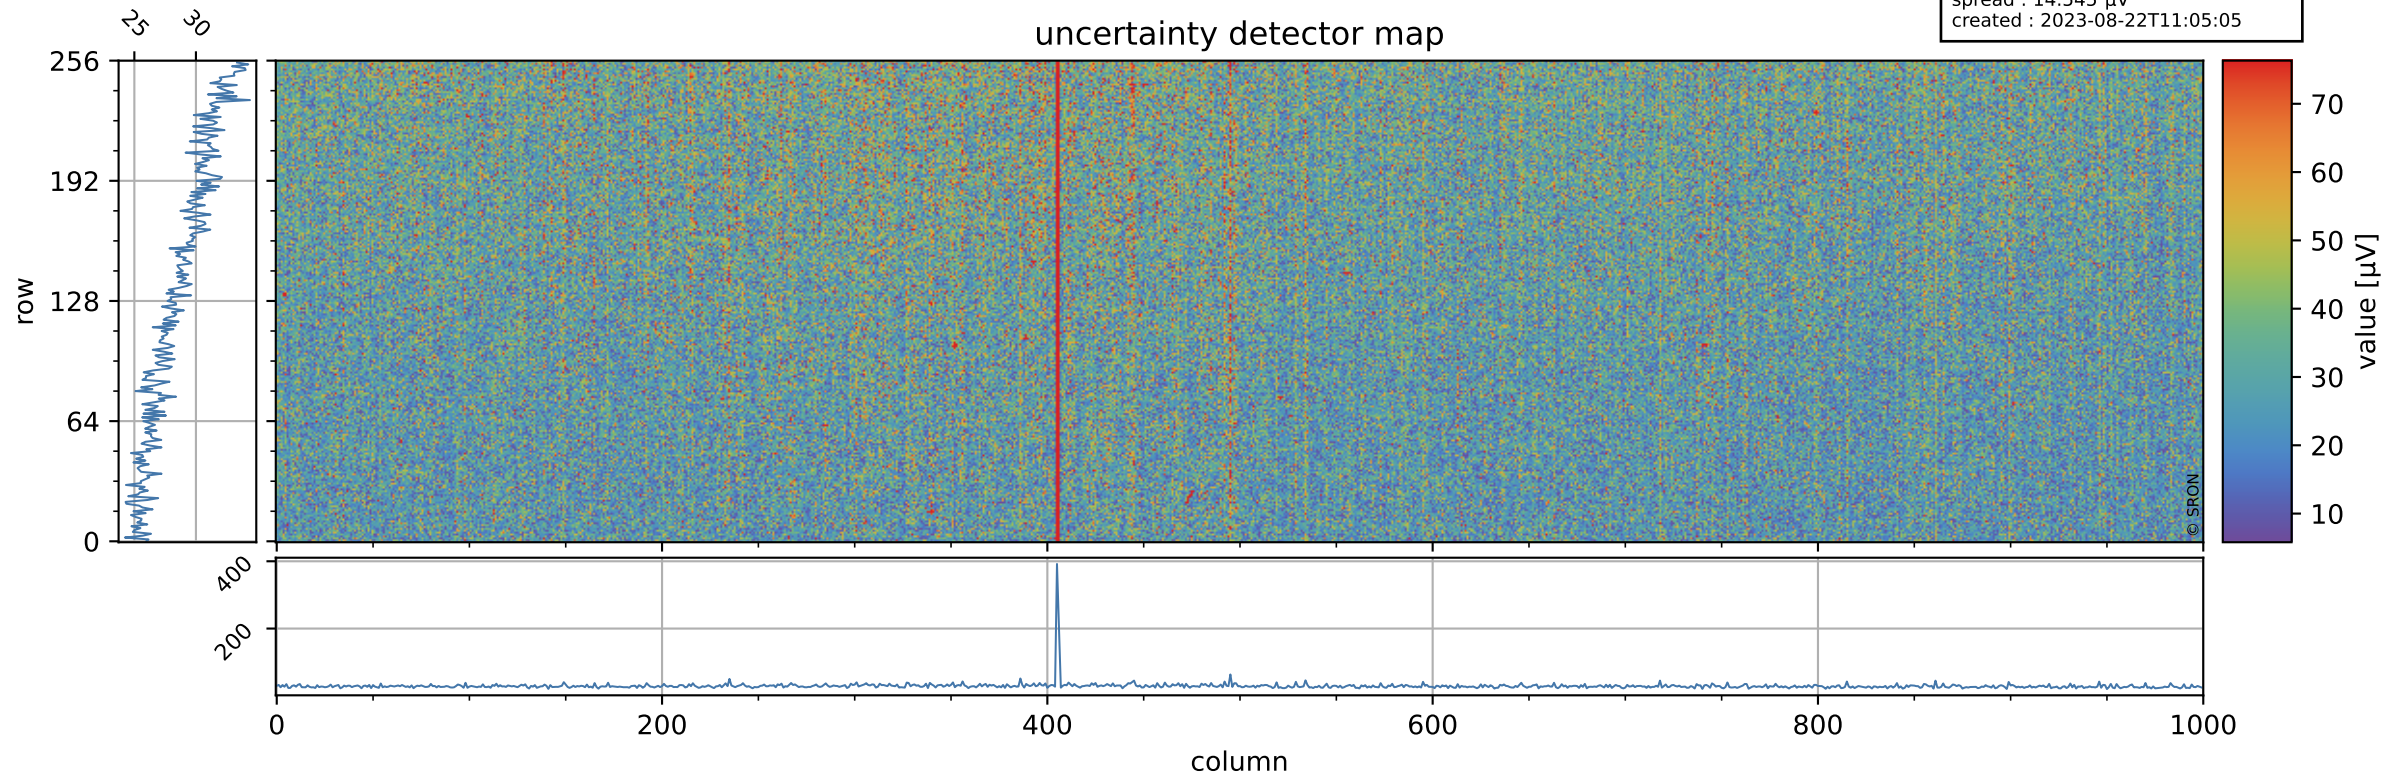

Tropomi SWIR offset (beta nominal)

orbits : 17 in [10747, 10792]
coverage : 2019-11-10 / 2019-11-13
median : 0.52594 V
spread : 0.035917 V
created : 2023-08-22T11:05:05

value detector map

Tropomi SWIR offset (beta nominal)

orbits : 17 in [10747, 10792]
coverage : 2019-11-10 / 2019-11-13
median : 28.833 μV
spread : 14.545 μV
created : 2023-08-22T11:05:05

Tropomi SWIR offset (beta nominal)

orbits : 17 in [10747, 10792]
coverage : 2019-11-10 / 2019-11-13
median : -0.077539 mV
spread : 0.36167 mV
created : 2023-08-22T11:05:06

value compared with SWIR offset CKD

Tropomi SWIR offset (beta nominal) ground-tracks of Sentinel-5P

orbits : 17 in [10747, 10792]
coverage : 2019-11-10 / 2019-11-13
created : 2023-08-22T11:05:06

Tropomi SWIR offset (beta nominal)

orbits : [1867, 10792]
coverage : 2018-02-20 / 2019-11-13
created : 2023-08-22T11:05:06

trend of detector median & temperatures