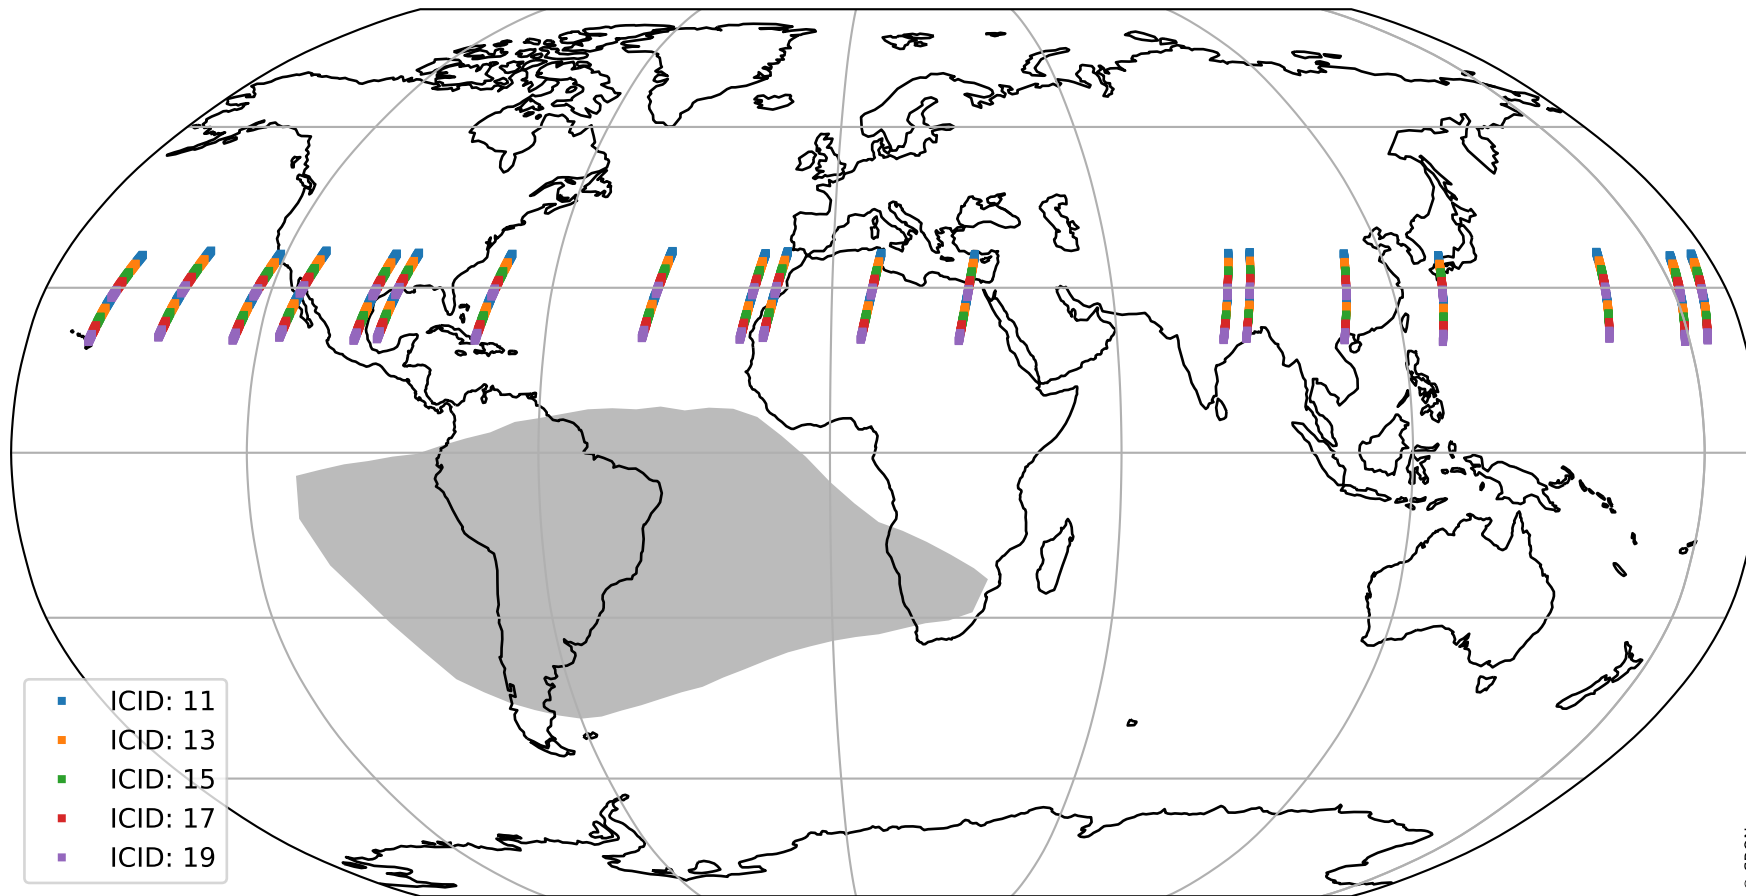

Tropomi SWIR offset (beta nominal)

orbits : 19 in [10837, 10882]
coverage : 2019-11-16 / 2019-11-19
median : 0.52593 V
spread : 0.035914 V
created : 2023-08-22T11:05:09

value detector map

Tropomi SWIR offset (beta nominal)

orbits : 19 in [10837, 10882]
coverage : 2019-11-16 / 2019-11-19
median : 28.28 μV
spread : 14.404 μV
created : 2023-08-22T11:05:09

Tropomi SWIR offset (beta nominal)

orbits : 19 in [10837, 10882]
coverage : 2019-11-16 / 2019-11-19
median : -0.092384 mV
spread : 0.36491 mV
created : 2023-08-22T11:05:10

value compared with SWIR offset CKD

Tropomi SWIR offset (beta nominal) ground-tracks of Sentinel-5P

orbits : 19 in [10837, 10882]
coverage : 2019-11-16 / 2019-11-19
created : 2023-08-22T11:05:10

Tropomi SWIR offset (beta nominal)

orbits : [1867, 10882]
coverage : 2018-02-20 / 2019-11-19
created : 2023-08-22T11:05:10

trend of detector median & temperatures