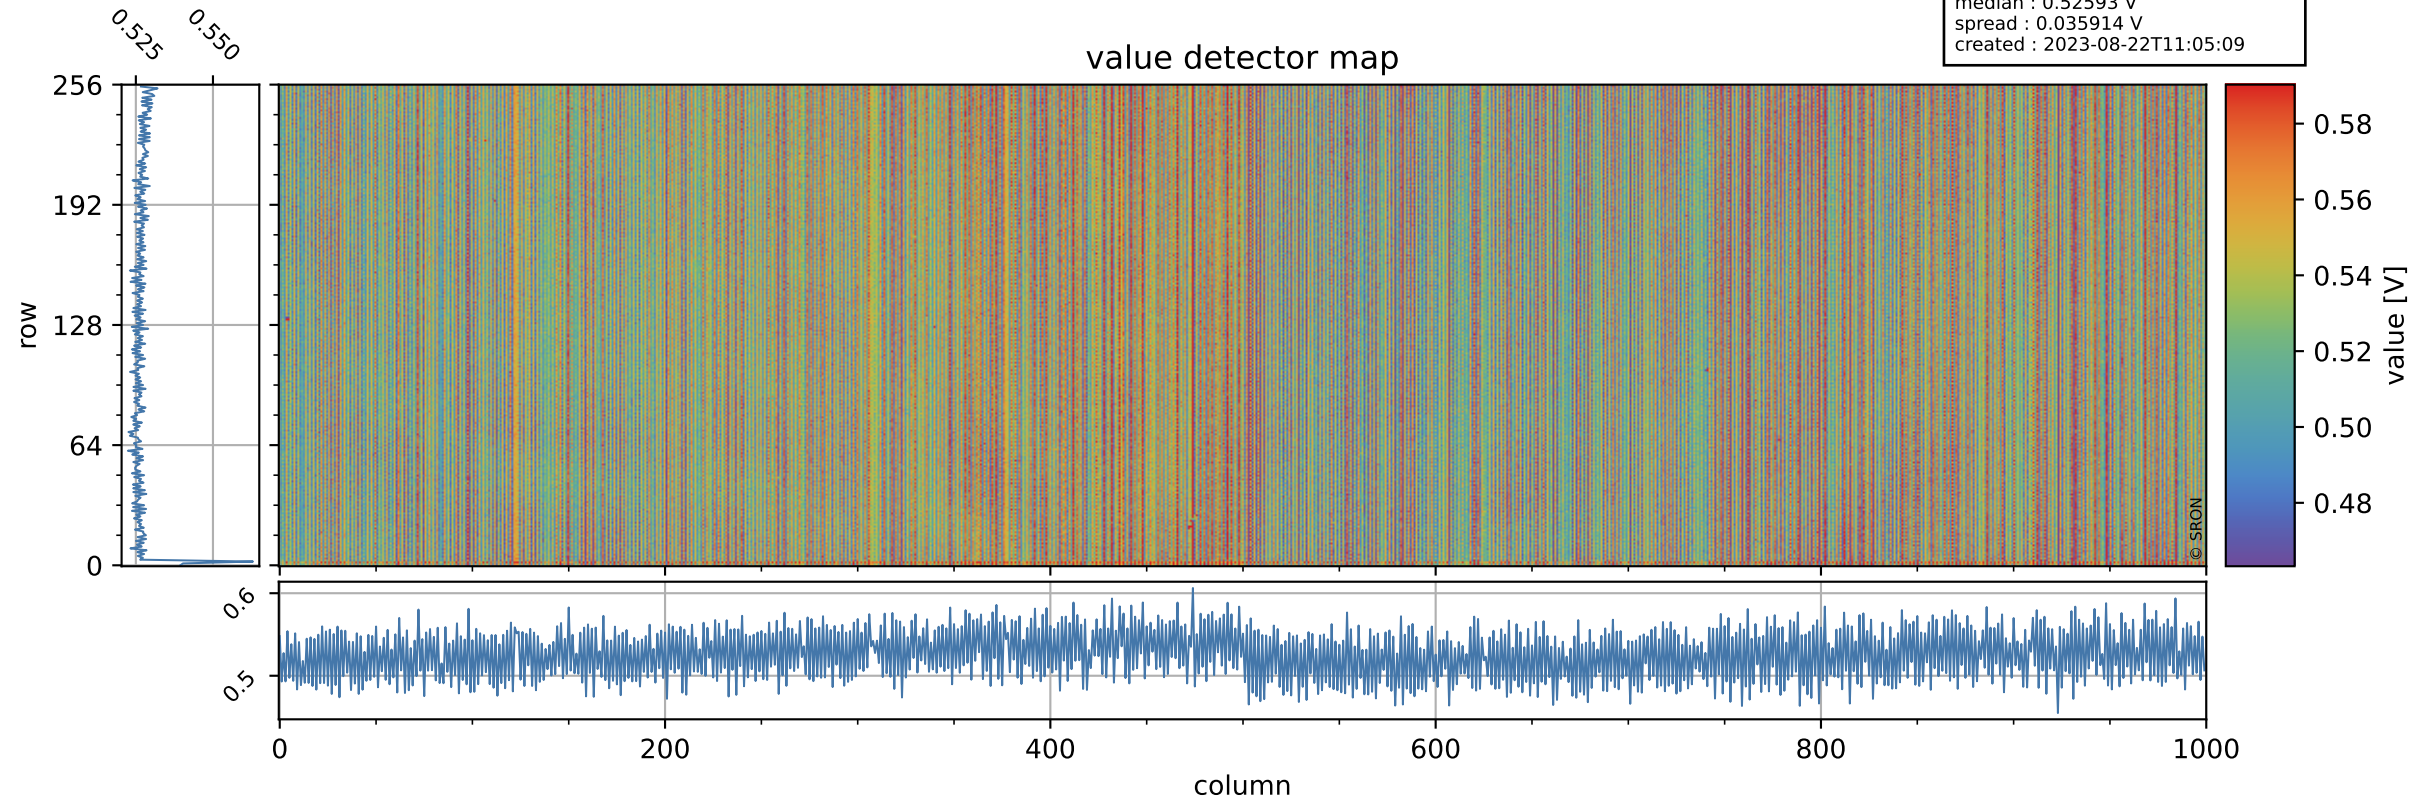

Tropomi SWIR offset (beta nominal)

orbits : 19 in [10837, 10882]
coverage : 2019-11-16 / 2019-11-19
median : 0.52593 V
spread : 0.035914 V
created : 2023-08-22T11:05:09

value detector map

Tropomi SWIR offset (beta nominal)

orbits : 19 in [10837, 10882]
coverage : 2019-11-16 / 2019-11-19
median : 28.28 μV
spread : 14.404 μV
created : 2023-08-22T11:05:09

Tropomi SWIR offset (beta nominal)

orbits : 19 in [10837, 10882]
coverage : 2019-11-16 / 2019-11-19
median : -0.092384 mV
spread : 0.36491 mV
created : 2023-08-22T11:05:10

value compared with SWIR offset CKD

Tropomi SWIR offset (beta nominal) ground-tracks of Sentinel-5P

orbits : 19 in [10837, 10882]
coverage : 2019-11-16 / 2019-11-19
created : 2023-08-22T11:05:10

Tropomi SWIR offset (beta nominal)

orbits : [1867, 10882]
coverage : 2018-02-20 / 2019-11-19
created : 2023-08-22T11:05:10

trend of detector median & temperatures