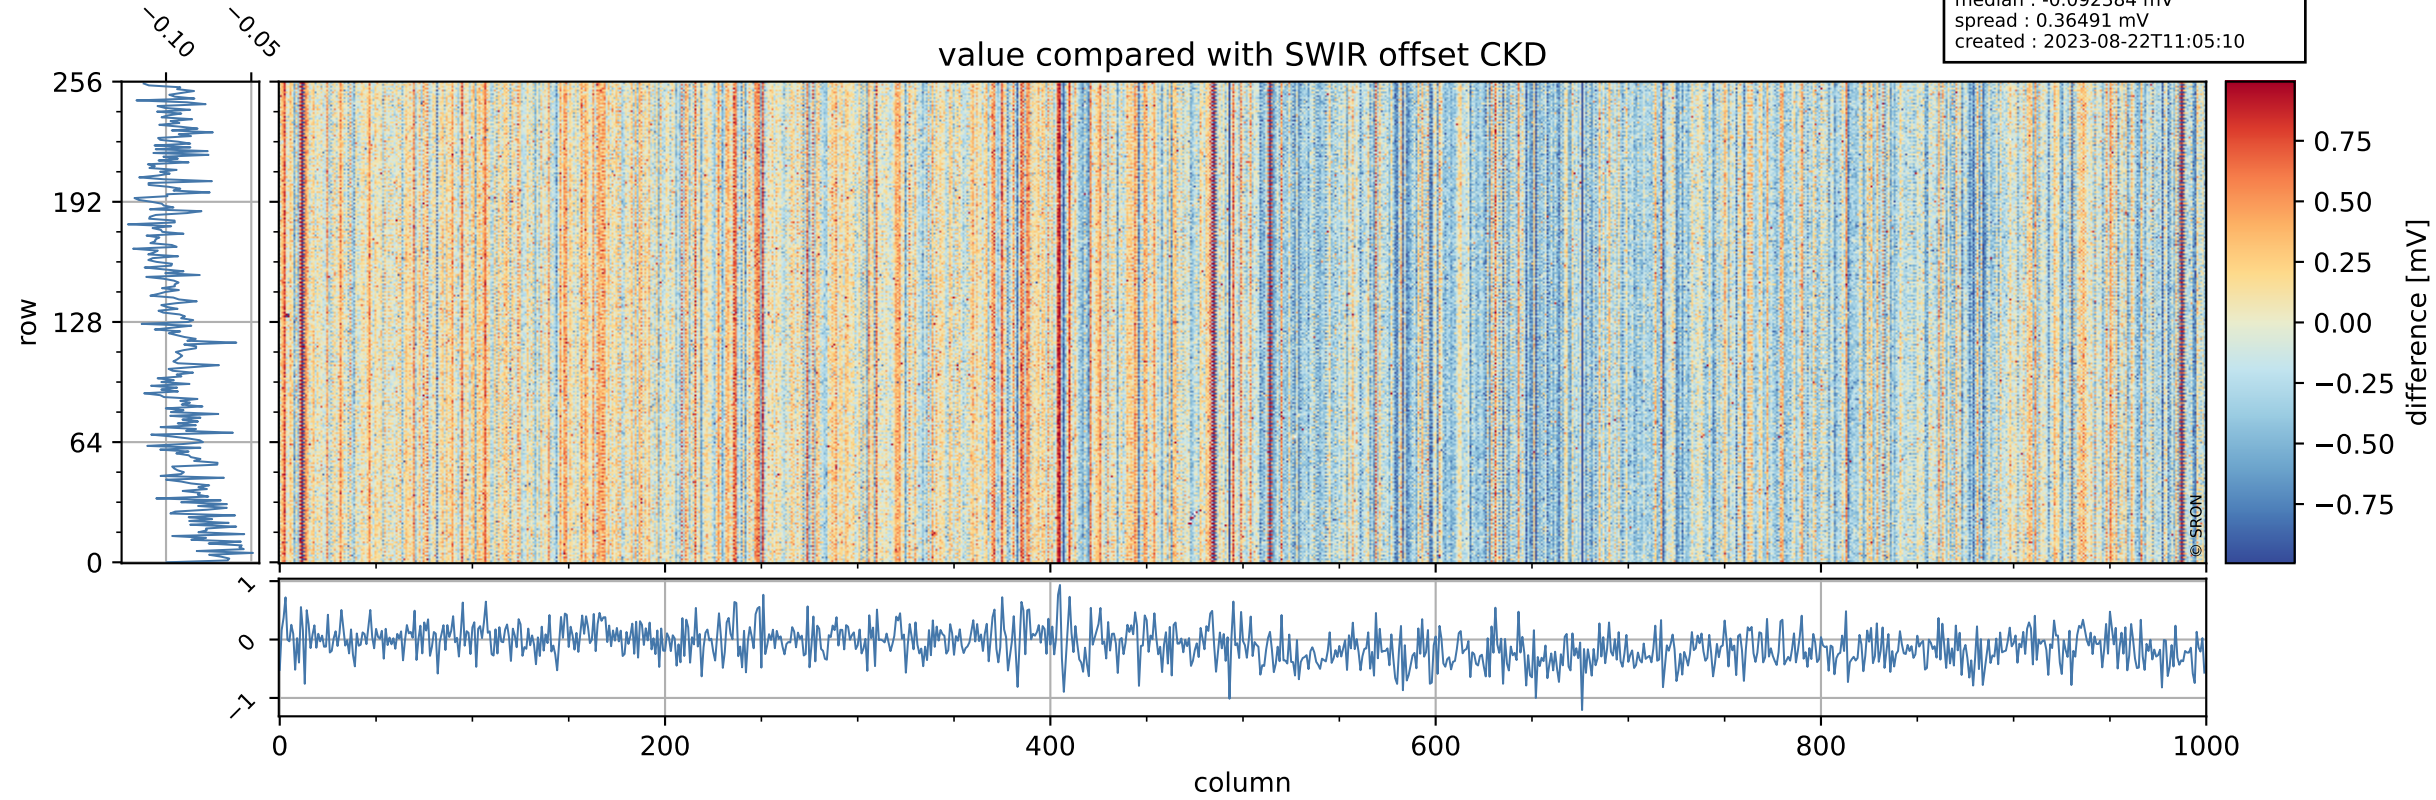

Tropomi SWIR offset (beta nominal)

orbits : 19 in [10837, 10882]
coverage : 2019-11-16 / 2019-11-19
median : 0.52593 V
spread : 0.035914 V
created : 2023-08-22T11:05:09

value detector map

Tropomi SWIR offset (beta nominal)

orbits : 19 in [10837, 10882]
coverage : 2019-11-16 / 2019-11-19
median : 28.28 μV
spread : 14.404 μV
created : 2023-08-22T11:05:09

Tropomi SWIR offset (beta nominal)

orbits : 19 in [10837, 10882]
coverage : 2019-11-16 / 2019-11-19
median : -0.092384 mV
spread : 0.36491 mV
created : 2023-08-22T11:05:10

value compared with SWIR offset CKD

Tropomi SWIR offset (beta nominal) ground-tracks of Sentinel-5P

orbits : 19 in [10837, 10882]
coverage : 2019-11-16 / 2019-11-19
created : 2023-08-22T11:05:10

Tropomi SWIR offset (beta nominal)

orbits : [1867, 10882]
coverage : 2018-02-20 / 2019-11-19
created : 2023-08-22T11:05:10

trend of detector median & temperatures