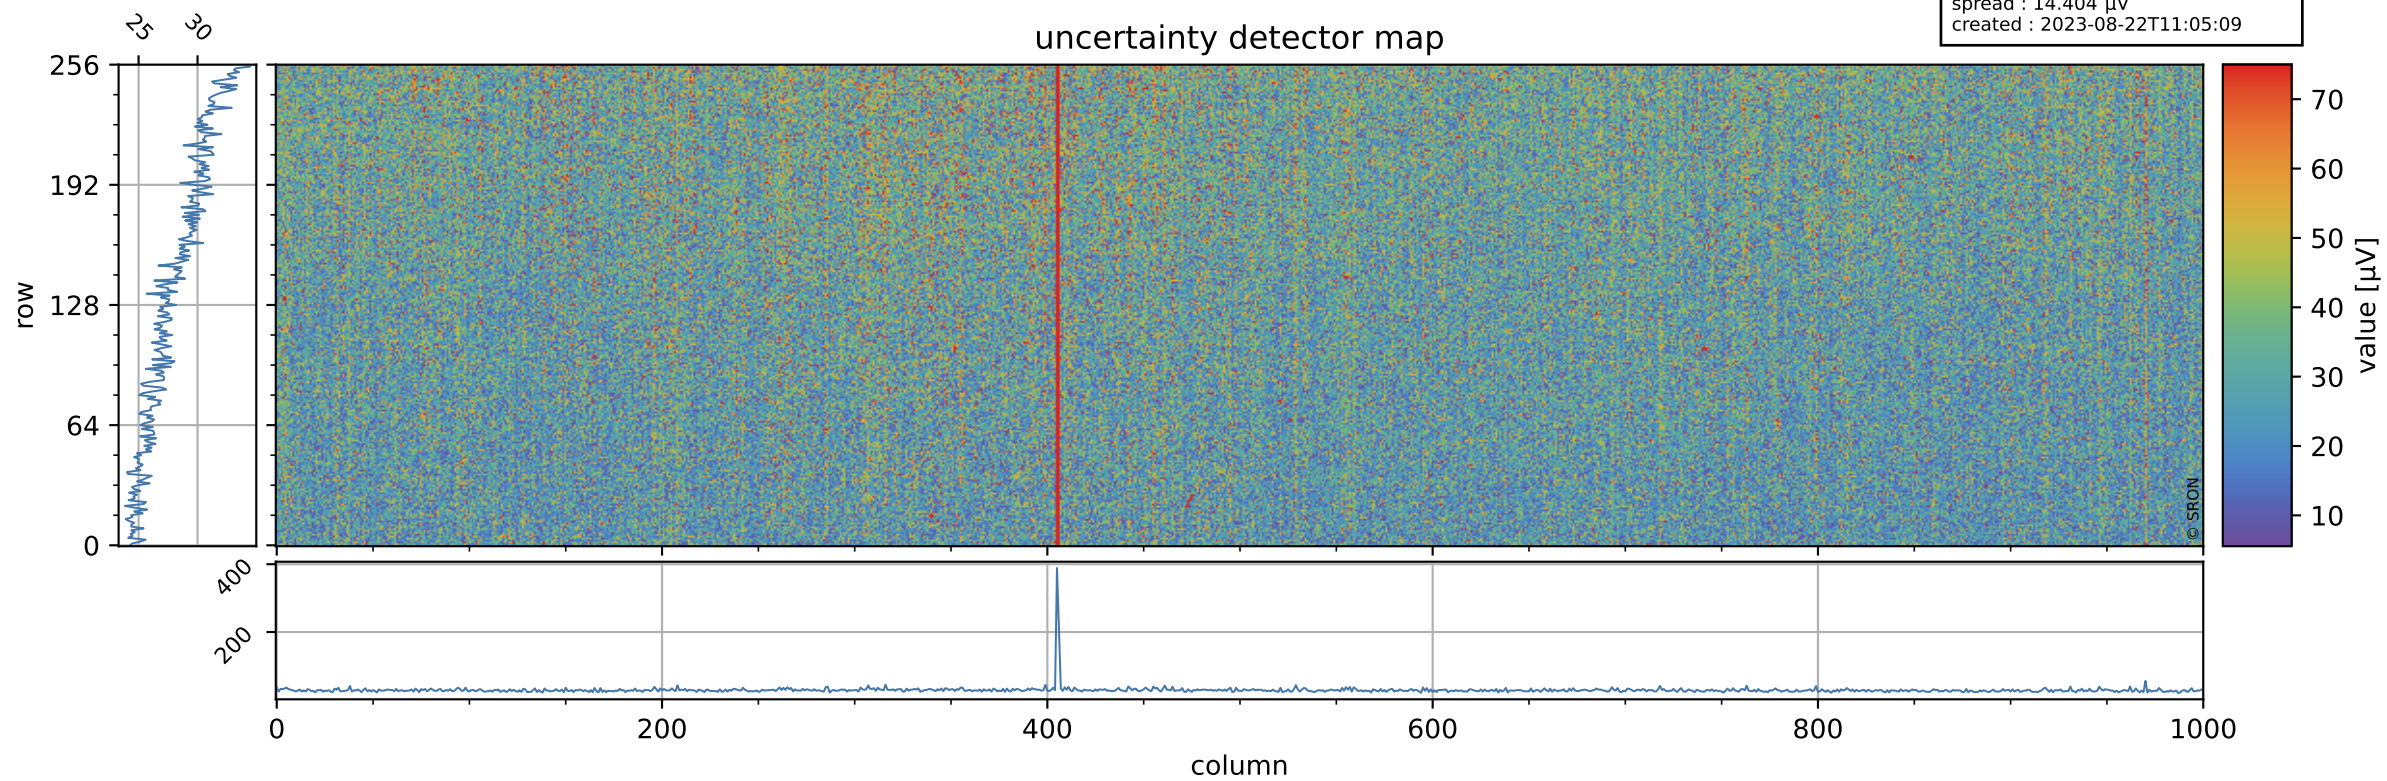

Tropomi SWIR offset (beta nominal)

orbits : 19 in [10837, 10882]
coverage : 2019-11-16 / 2019-11-19
median : 0.52593 V
spread : 0.035914 V
created : 2023-08-22T11:05:09

value detector map

Tropomi SWIR offset (beta nominal)

orbits : 19 in [10837, 10882]
coverage : 2019-11-16 / 2019-11-19
median : 28.28 μV
spread : 14.404 μV
created : 2023-08-22T11:05:09

Tropomi SWIR offset (beta nominal)

orbits : 19 in [10837, 10882]
coverage : 2019-11-16 / 2019-11-19
median : -0.092384 mV
spread : 0.36491 mV
created : 2023-08-22T11:05:10

value compared with SWIR offset CKD

Tropomi SWIR offset (beta nominal) ground-tracks of Sentinel-5P

orbits : 19 in [10837, 10882]
coverage : 2019-11-16 / 2019-11-19
created : 2023-08-22T11:05:10

Tropomi SWIR offset (beta nominal)

orbits : [1867, 10882]
coverage : 2018-02-20 / 2019-11-19
created : 2023-08-22T11:05:10

trend of detector median & temperatures