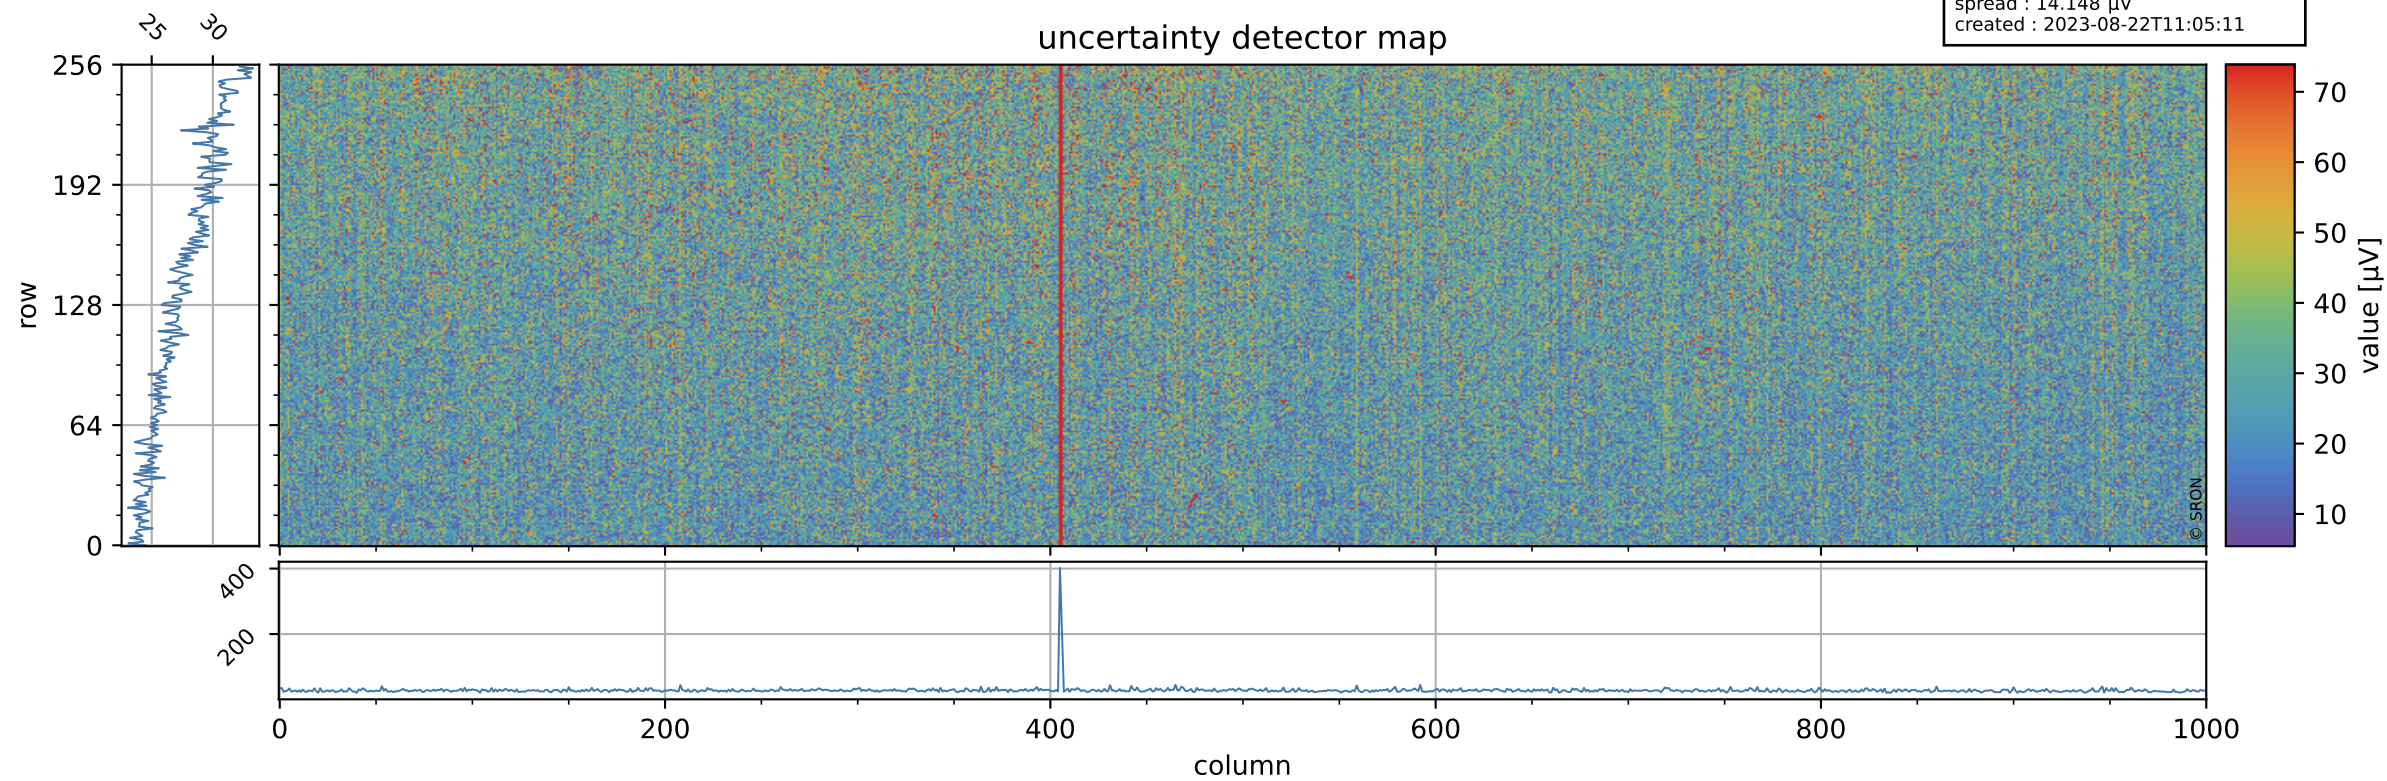

Tropomi SWIR offset (beta nominal)

orbits : 20 in [10882, 10927]
coverage : 2019-11-19 / 2019-11-22
median : 0.52592 V
spread : 0.035913 V
created : 2023-08-22T11:05:11

value detector map

Tropomi SWIR offset (beta nominal)

orbits : 20 in [10882, 10927]
coverage : 2019-11-19 / 2019-11-22
median : 27.694 μV
spread : 14.148 μV
created : 2023-08-22T11:05:11

Tropomi SWIR offset (beta nominal)

orbits : 20 in [10882, 10927]
coverage : 2019-11-19 / 2019-11-22
median : -0.10293 mV
spread : 0.3504 mV
created : 2023-08-22T11:05:12

value compared with SWIR offset CKD

Tropomi SWIR offset (beta nominal) ground-tracks of Sentinel-5P

orbits : 20 in [10882, 10927]
coverage : 2019-11-19 / 2019-11-22
created : 2023-08-22T11:05:12

Tropomi SWIR offset (beta nominal)

orbits : [1867, 10927]
coverage : 2018-02-20 / 2019-11-22
created : 2023-08-22T11:05:12

trend of detector median & temperatures