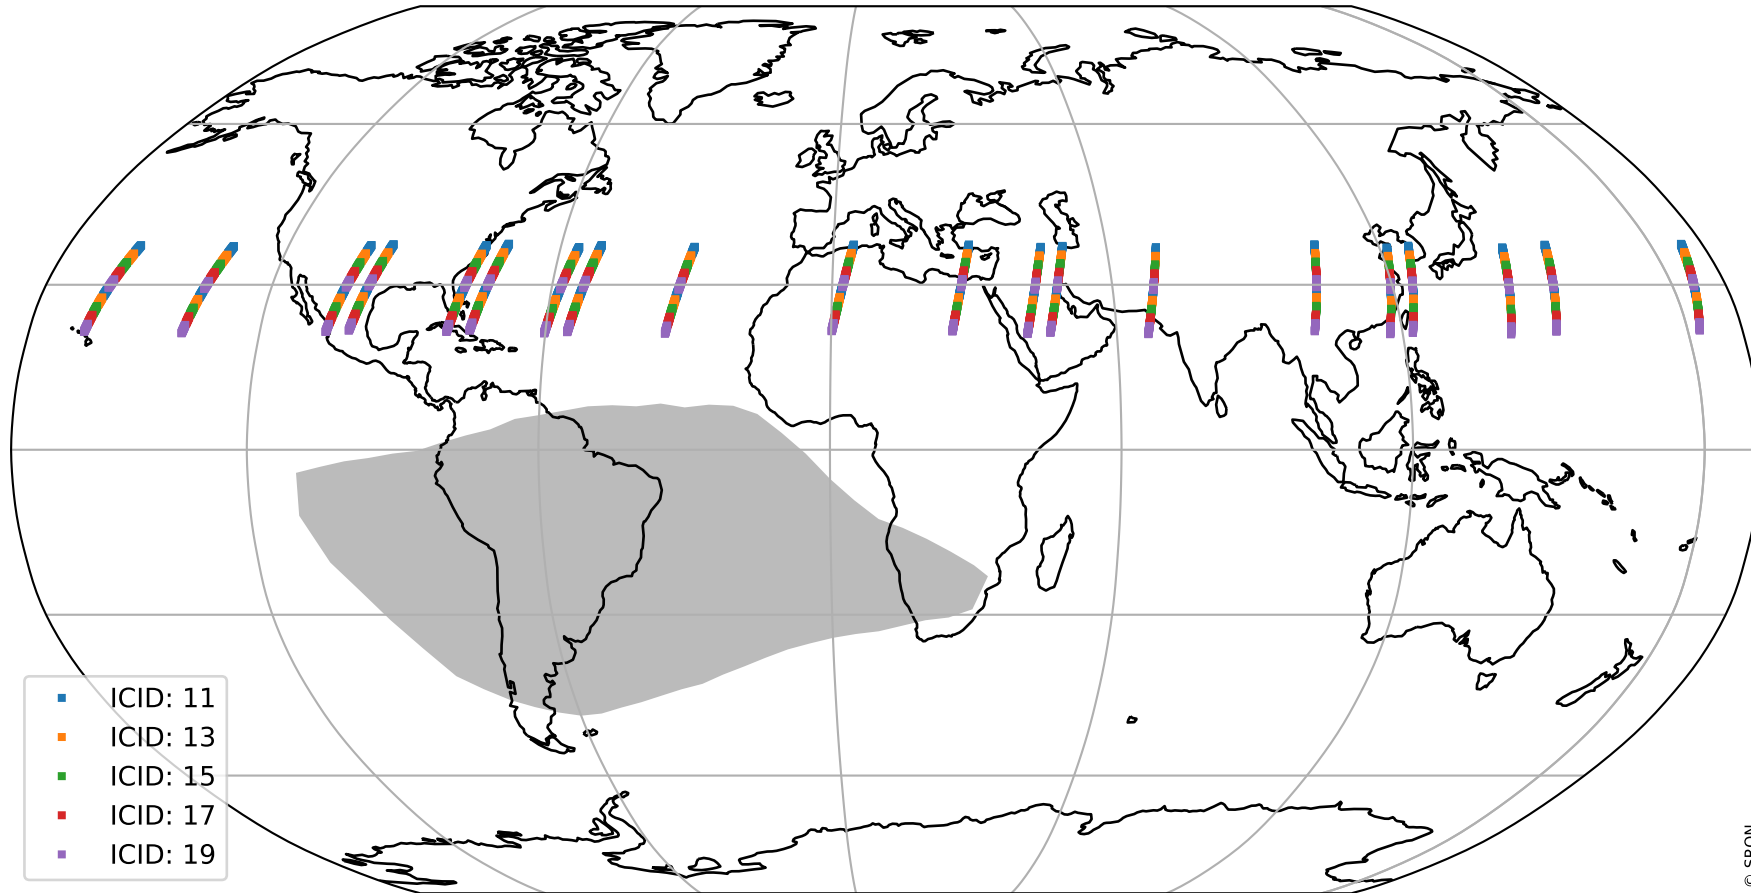

Tropomi SWIR offset (beta nominal)

orbits : 20 in [10882, 10927]
coverage : 2019-11-19 / 2019-11-22
median : 0.52592 V
spread : 0.035913 V
created : 2023-08-22T11:05:11

value detector map

Tropomi SWIR offset (beta nominal)

orbits : 20 in [10882, 10927]
coverage : 2019-11-19 / 2019-11-22
median : 27.694 μV
spread : 14.148 μV
created : 2023-08-22T11:05:11

Tropomi SWIR offset (beta nominal)

orbits : 20 in [10882, 10927]
coverage : 2019-11-19 / 2019-11-22
median : -0.10293 mV
spread : 0.3504 mV
created : 2023-08-22T11:05:12

value compared with SWIR offset CKD

Tropomi SWIR offset (beta nominal) ground-tracks of Sentinel-5P

orbits : 20 in [10882, 10927]
coverage : 2019-11-19 / 2019-11-22
created : 2023-08-22T11:05:12

Tropomi SWIR offset (beta nominal)

orbits : [1867, 10927]
coverage : 2018-02-20 / 2019-11-22
created : 2023-08-22T11:05:12

trend of detector median & temperatures