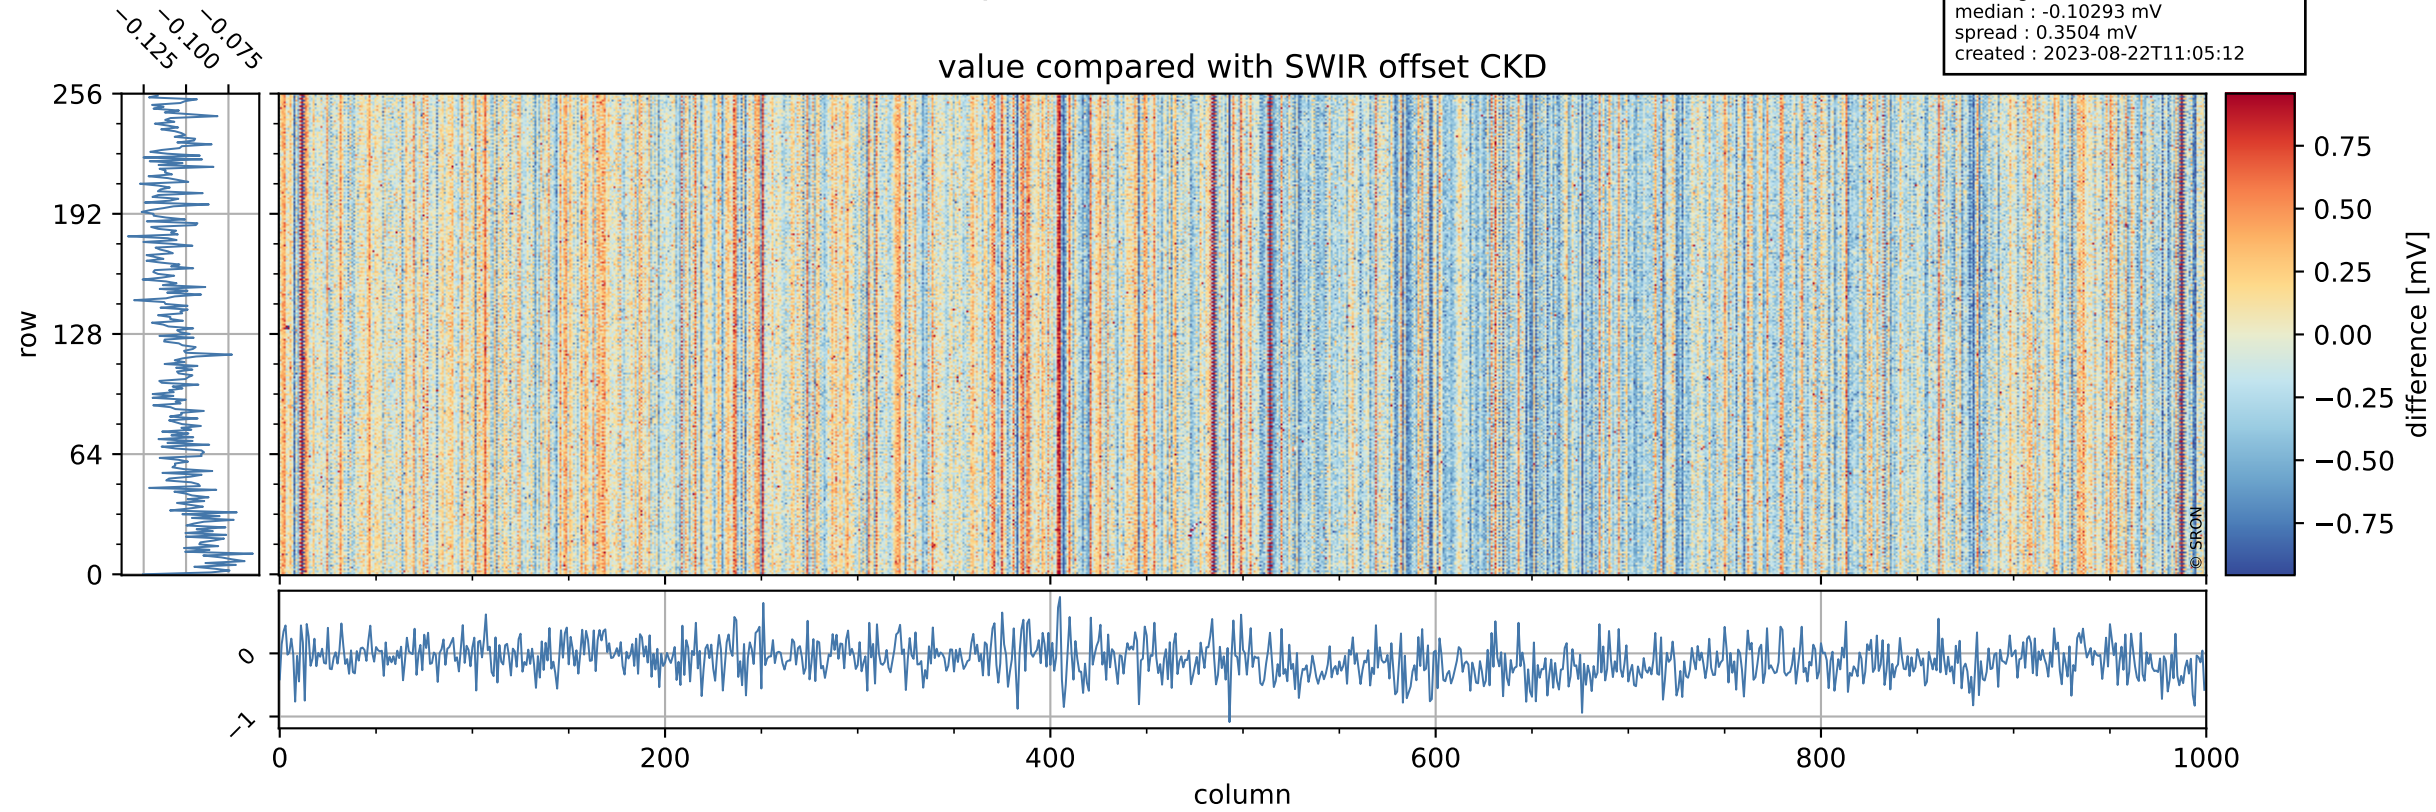

Tropomi SWIR offset (beta nominal)

orbits : 20 in [10882, 10927]
coverage : 2019-11-19 / 2019-11-22
median : 0.52592 V
spread : 0.035913 V
created : 2023-08-22T11:05:11

value detector map

Tropomi SWIR offset (beta nominal)

orbits : 20 in [10882, 10927]
coverage : 2019-11-19 / 2019-11-22
median : 27.694 μV
spread : 14.148 μV
created : 2023-08-22T11:05:11

Tropomi SWIR offset (beta nominal)

orbits : 20 in [10882, 10927]
coverage : 2019-11-19 / 2019-11-22
median : -0.10293 mV
spread : 0.3504 mV
created : 2023-08-22T11:05:12

value compared with SWIR offset CKD

Tropomi SWIR offset (beta nominal) ground-tracks of Sentinel-5P

orbits : 20 in [10882, 10927]
coverage : 2019-11-19 / 2019-11-22
created : 2023-08-22T11:05:12

Tropomi SWIR offset (beta nominal)

orbits : [1867, 10927]
coverage : 2018-02-20 / 2019-11-22
created : 2023-08-22T11:05:12

trend of detector median & temperatures