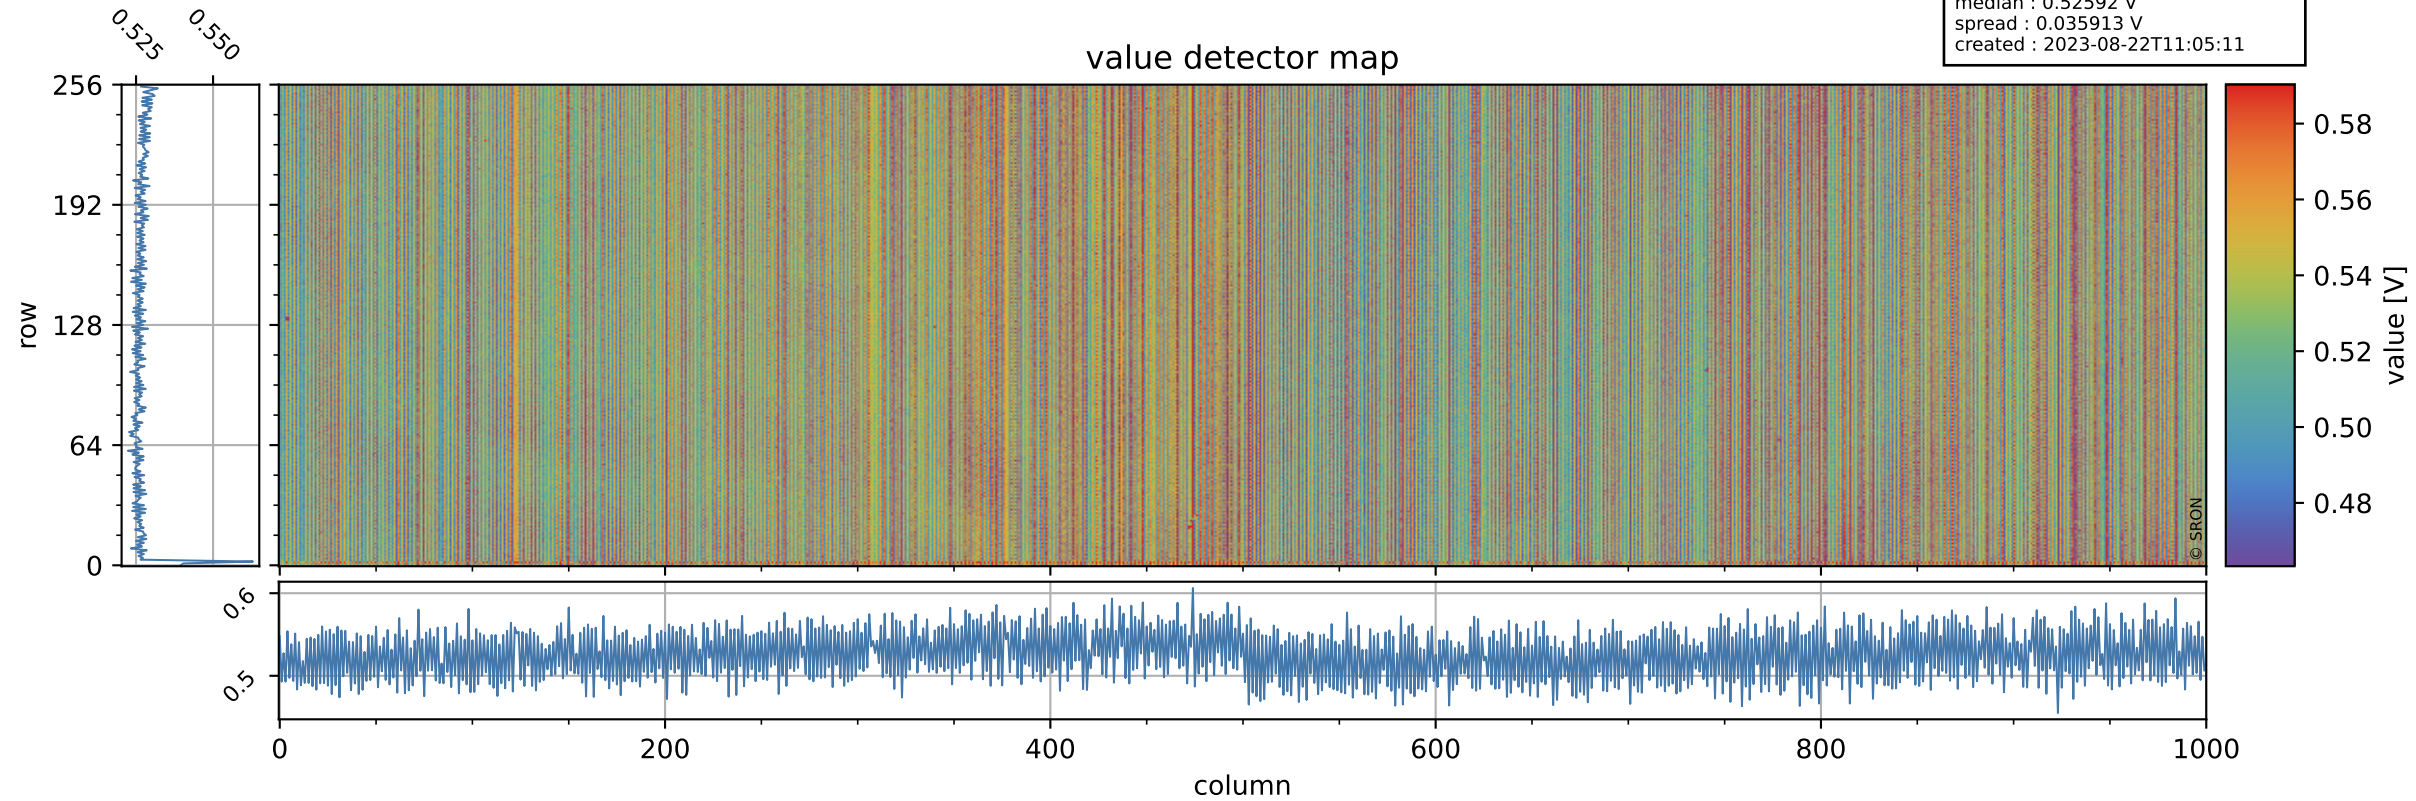

Tropomi SWIR offset (beta nominal)

orbits : 20 in [10882, 10927]
coverage : 2019-11-19 / 2019-11-22
median : 0.52592 V
spread : 0.035913 V
created : 2023-08-22T11:05:11

value detector map

Tropomi SWIR offset (beta nominal)

orbits : 20 in [10882, 10927]
coverage : 2019-11-19 / 2019-11-22
median : 27.694 μV
spread : 14.148 μV
created : 2023-08-22T11:05:11

Tropomi SWIR offset (beta nominal)

orbits : 20 in [10882, 10927]
coverage : 2019-11-19 / 2019-11-22
median : -0.10293 mV
spread : 0.3504 mV
created : 2023-08-22T11:05:12

value compared with SWIR offset CKD

Tropomi SWIR offset (beta nominal) ground-tracks of Sentinel-5P

orbits : 20 in [10882, 10927]
coverage : 2019-11-19 / 2019-11-22
created : 2023-08-22T11:05:12

Tropomi SWIR offset (beta nominal)

orbits : [1867, 10927]
coverage : 2018-02-20 / 2019-11-22
created : 2023-08-22T11:05:12

trend of detector median & temperatures