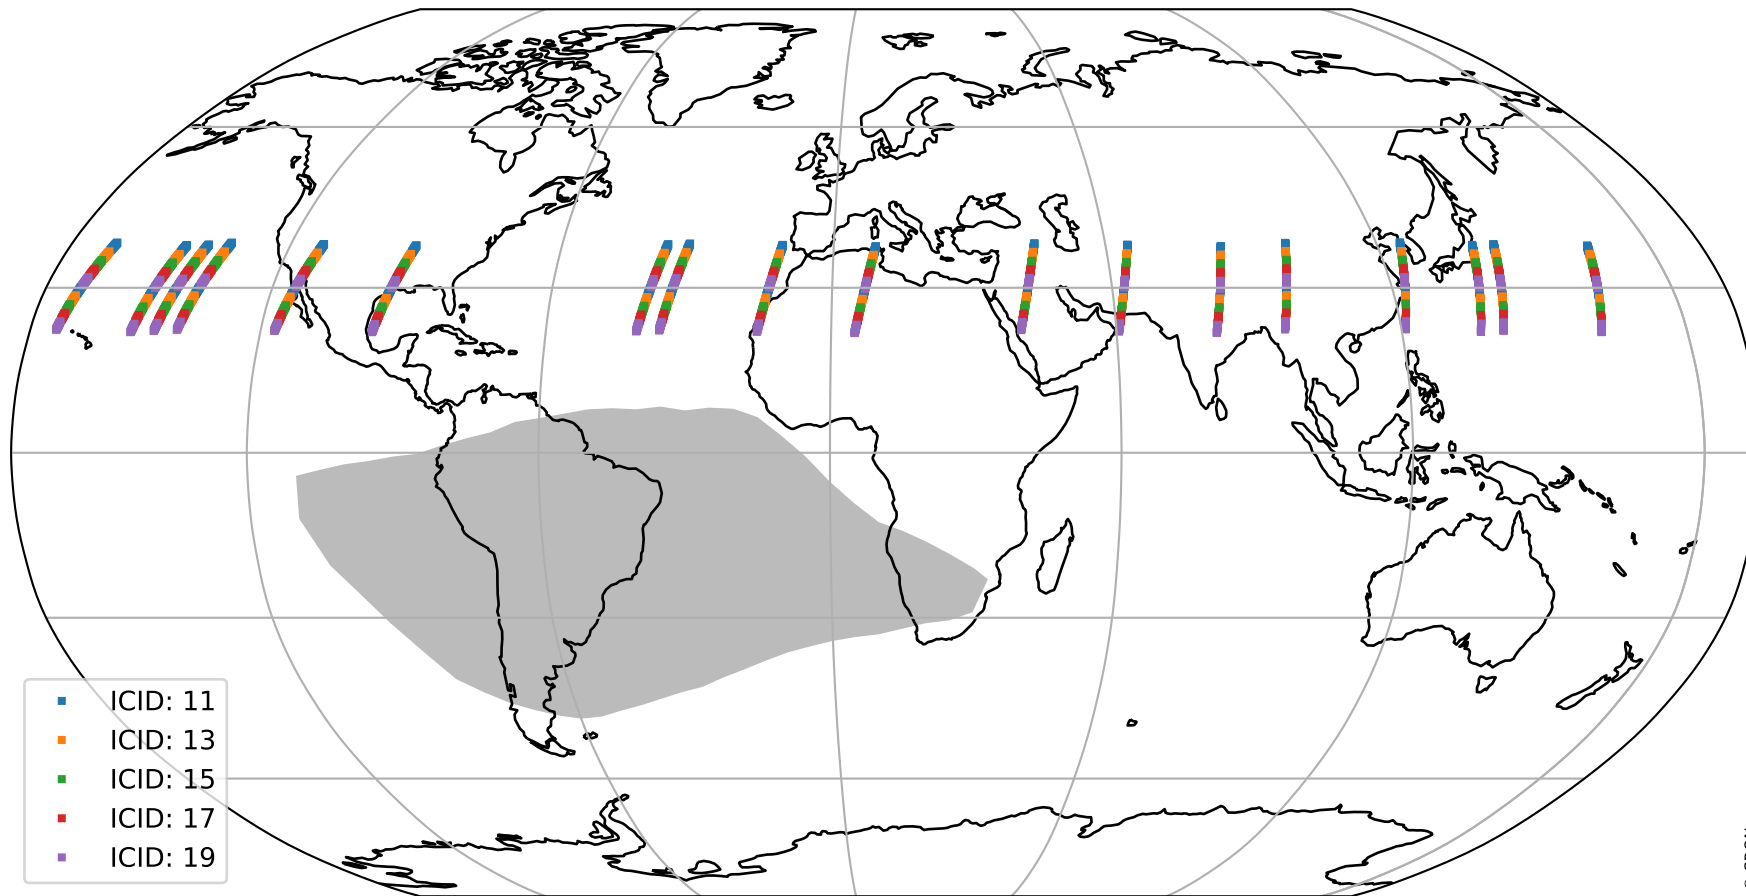

Tropomi SWIR offset (beta nominal)

orbits : 18 in [10927, 10972]
coverage : 2019-11-22 / 2019-11-25
median : 0.52593 V
spread : 0.035913 V
created : 2023-08-22T11:05:13

value detector map

Tropomi SWIR offset (beta nominal)

orbits : 18 in [10927, 10972]
coverage : 2019-11-22 / 2019-11-25
median : 27.99 μV
spread : 14.239 μV
created : 2023-08-22T11:05:13

Tropomi SWIR offset (beta nominal)

orbits : 18 in [10927, 10972]
coverage : 2019-11-22 / 2019-11-25
median : -0.086524 mV
spread : 0.35796 mV
created : 2023-08-22T11:05:13

value compared with SWIR offset CKD

Tropomi SWIR offset (beta nominal) ground-tracks of Sentinel-5P

orbits : 18 in [10927, 10972]
coverage : 2019-11-22 / 2019-11-25
created : 2023-08-22T11:05:14

Tropomi SWIR offset (beta nominal)

orbits : [1867, 10972]
coverage : 2018-02-20 / 2019-11-25
created : 2023-08-22T11:05:14

trend of detector median & temperatures