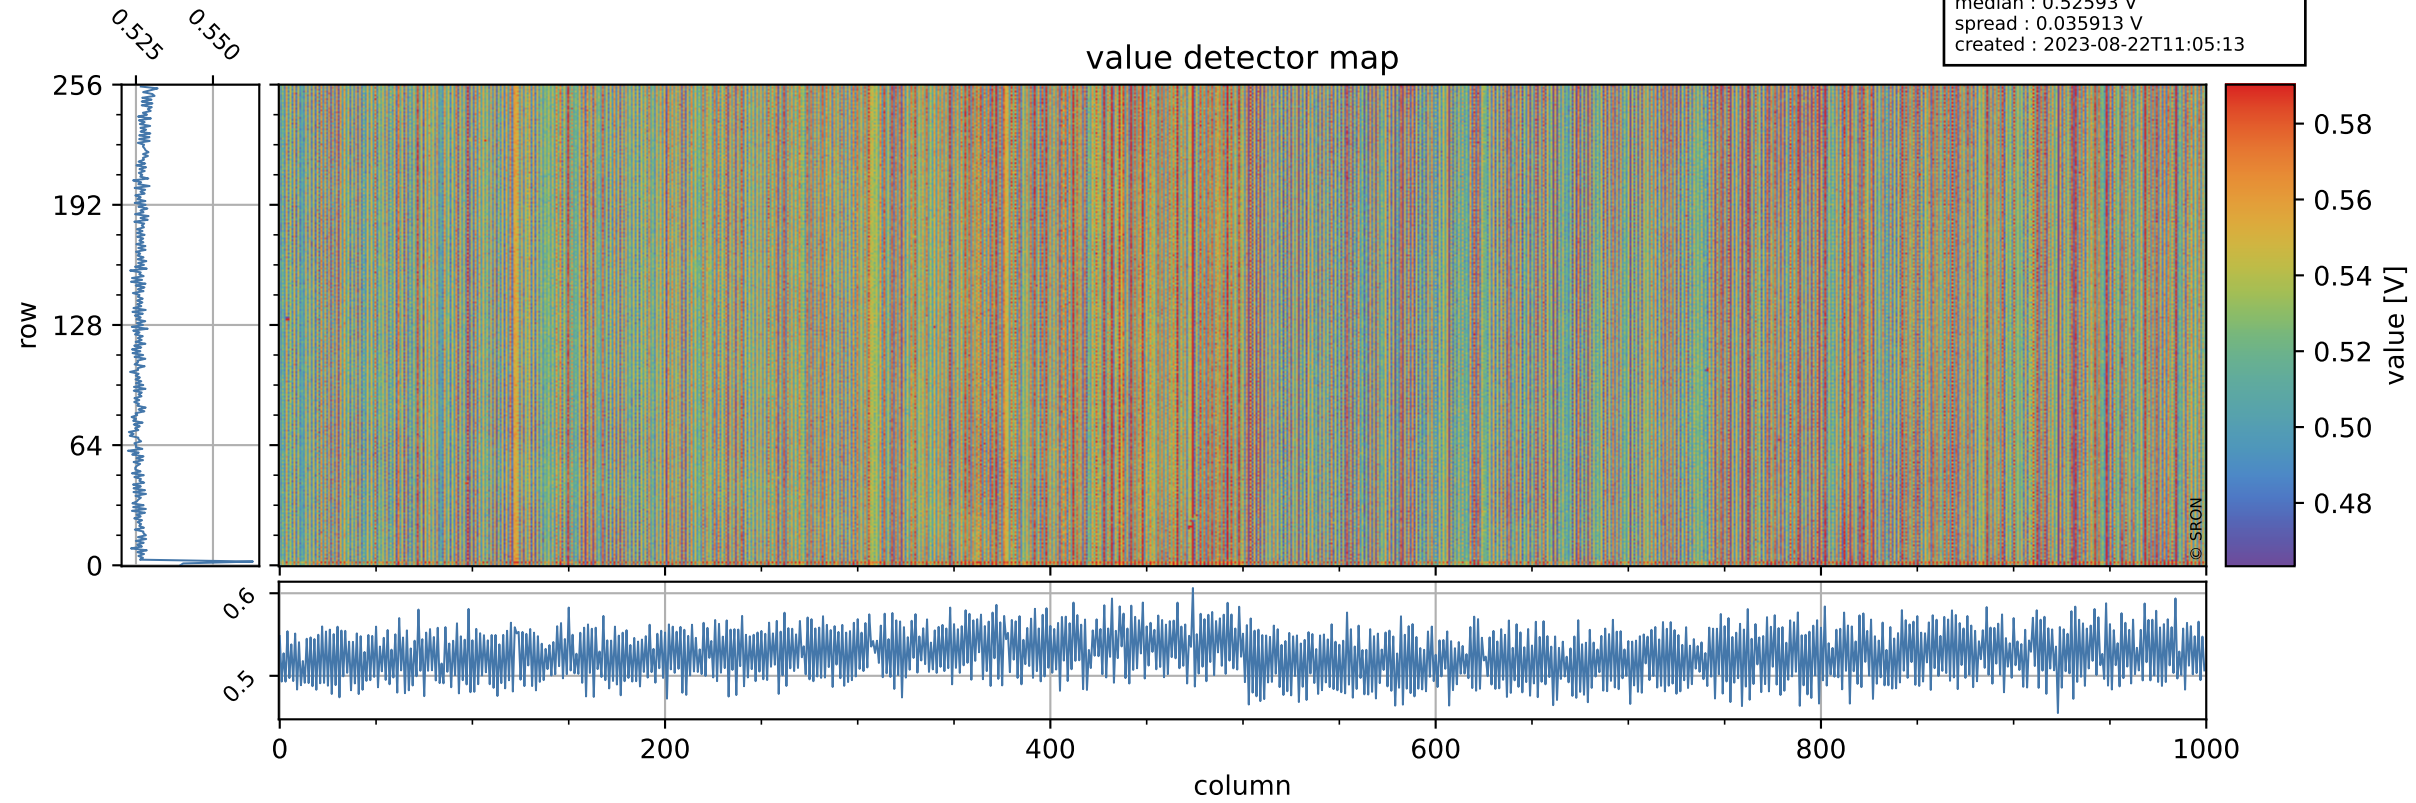

Tropomi SWIR offset (beta nominal)

orbits : 18 in [10927, 10972]
coverage : 2019-11-22 / 2019-11-25
median : 0.52593 V
spread : 0.035913 V
created : 2023-08-22T11:05:13

value detector map

Tropomi SWIR offset (beta nominal)

orbits : 18 in [10927, 10972]
coverage : 2019-11-22 / 2019-11-25
median : 27.99 μV
spread : 14.239 μV
created : 2023-08-22T11:05:13

Tropomi SWIR offset (beta nominal)

orbits : 18 in [10927, 10972]
coverage : 2019-11-22 / 2019-11-25
median : -0.086524 mV
spread : 0.35796 mV
created : 2023-08-22T11:05:13

value compared with SWIR offset CKD

Tropomi SWIR offset (beta nominal) ground-tracks of Sentinel-5P

orbits : 18 in [10927, 10972]
coverage : 2019-11-22 / 2019-11-25
created : 2023-08-22T11:05:14

Tropomi SWIR offset (beta nominal)

orbits : [1867, 10972]
coverage : 2018-02-20 / 2019-11-25
created : 2023-08-22T11:05:14

trend of detector median & temperatures