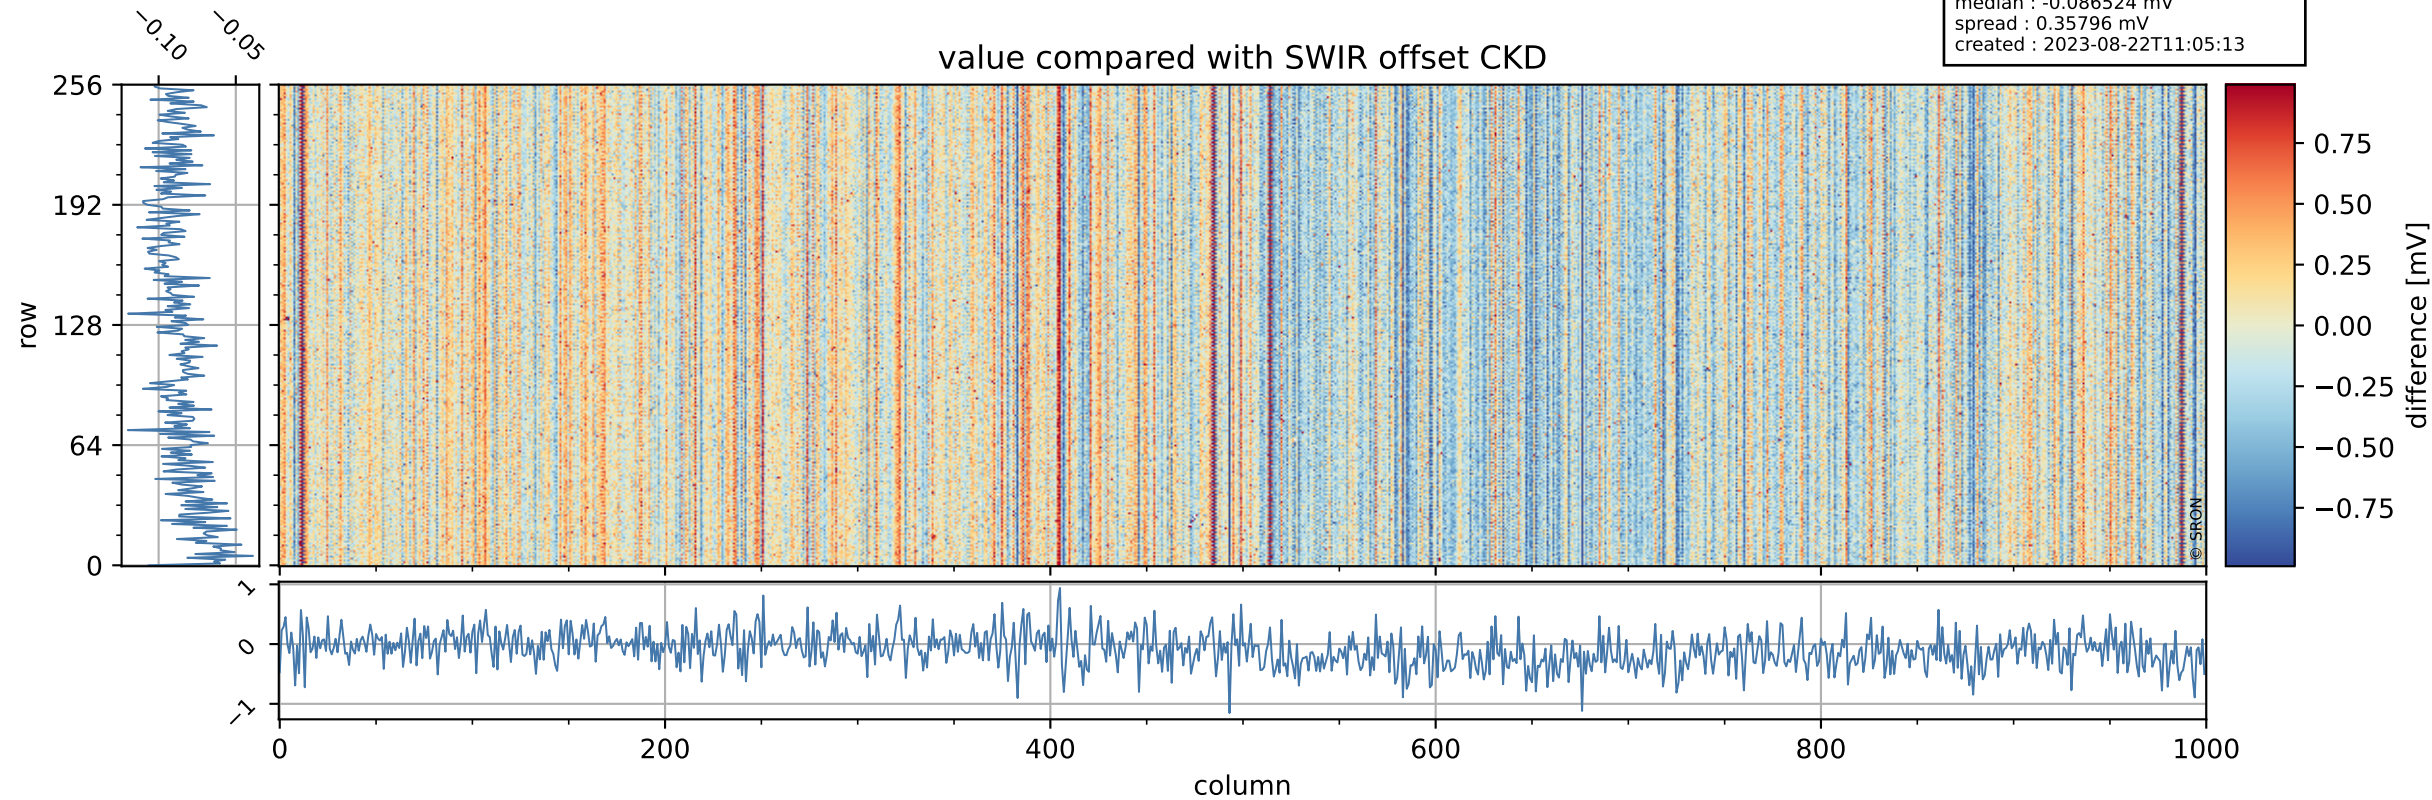

Tropomi SWIR offset (beta nominal)

orbits : 18 in [10927, 10972]
coverage : 2019-11-22 / 2019-11-25
median : 0.52593 V
spread : 0.035913 V
created : 2023-08-22T11:05:13

value detector map

Tropomi SWIR offset (beta nominal)

orbits : 18 in [10927, 10972]
coverage : 2019-11-22 / 2019-11-25
median : 27.99 μV
spread : 14.239 μV
created : 2023-08-22T11:05:13

Tropomi SWIR offset (beta nominal)

orbits : 18 in [10927, 10972]
coverage : 2019-11-22 / 2019-11-25
median : -0.086524 mV
spread : 0.35796 mV
created : 2023-08-22T11:05:13

value compared with SWIR offset CKD

Tropomi SWIR offset (beta nominal) ground-tracks of Sentinel-5P

orbits : 18 in [10927, 10972]
coverage : 2019-11-22 / 2019-11-25
created : 2023-08-22T11:05:14

Tropomi SWIR offset (beta nominal)

orbits : [1867, 10972]
coverage : 2018-02-20 / 2019-11-25
created : 2023-08-22T11:05:14

trend of detector median & temperatures