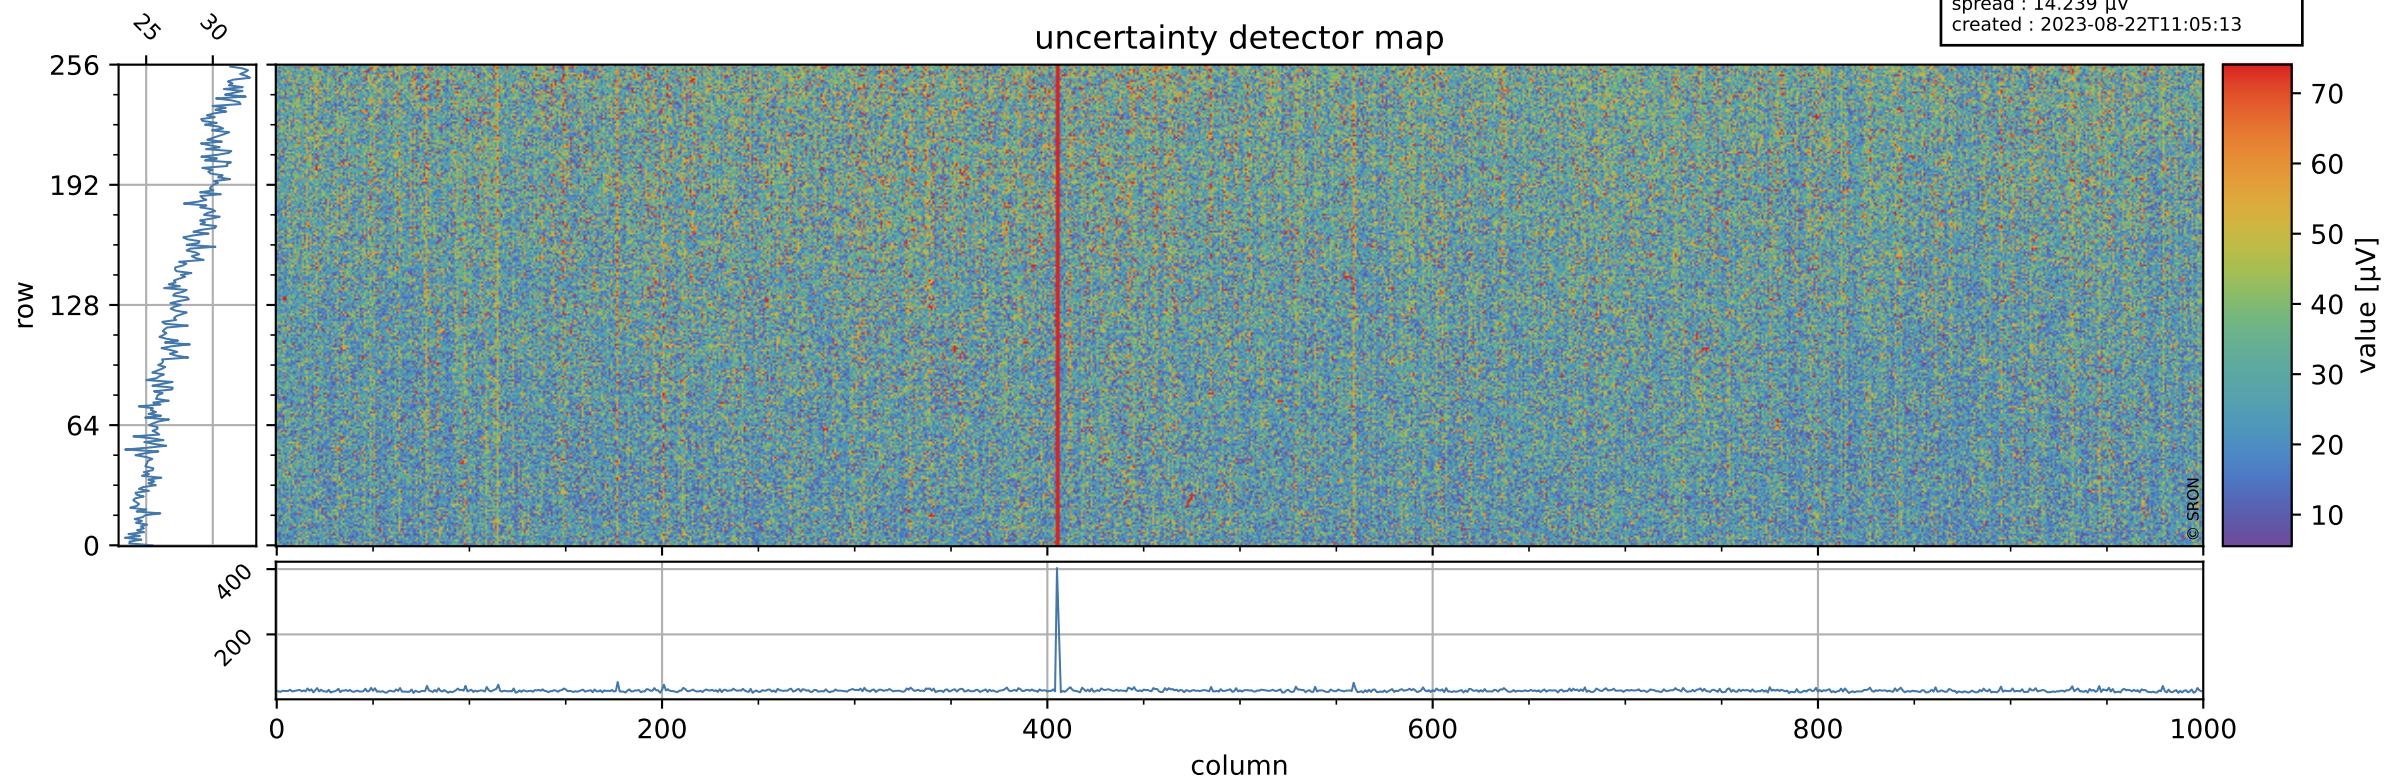

Tropomi SWIR offset (beta nominal)

orbits : 18 in [10927, 10972]
coverage : 2019-11-22 / 2019-11-25
median : 0.52593 V
spread : 0.035913 V
created : 2023-08-22T11:05:13

value detector map

Tropomi SWIR offset (beta nominal)

orbits : 18 in [10927, 10972]
coverage : 2019-11-22 / 2019-11-25
median : 27.99 μV
spread : 14.239 μV
created : 2023-08-22T11:05:13

Tropomi SWIR offset (beta nominal)

orbits : 18 in [10927, 10972]
coverage : 2019-11-22 / 2019-11-25
median : -0.086524 mV
spread : 0.35796 mV
created : 2023-08-22T11:05:13

value compared with SWIR offset CKD

Tropomi SWIR offset (beta nominal) ground-tracks of Sentinel-5P

orbits : 18 in [10927, 10972]
coverage : 2019-11-22 / 2019-11-25
created : 2023-08-22T11:05:14

Tropomi SWIR offset (beta nominal)

orbits : [1867, 10972]
coverage : 2018-02-20 / 2019-11-25
created : 2023-08-22T11:05:14

trend of detector median & temperatures