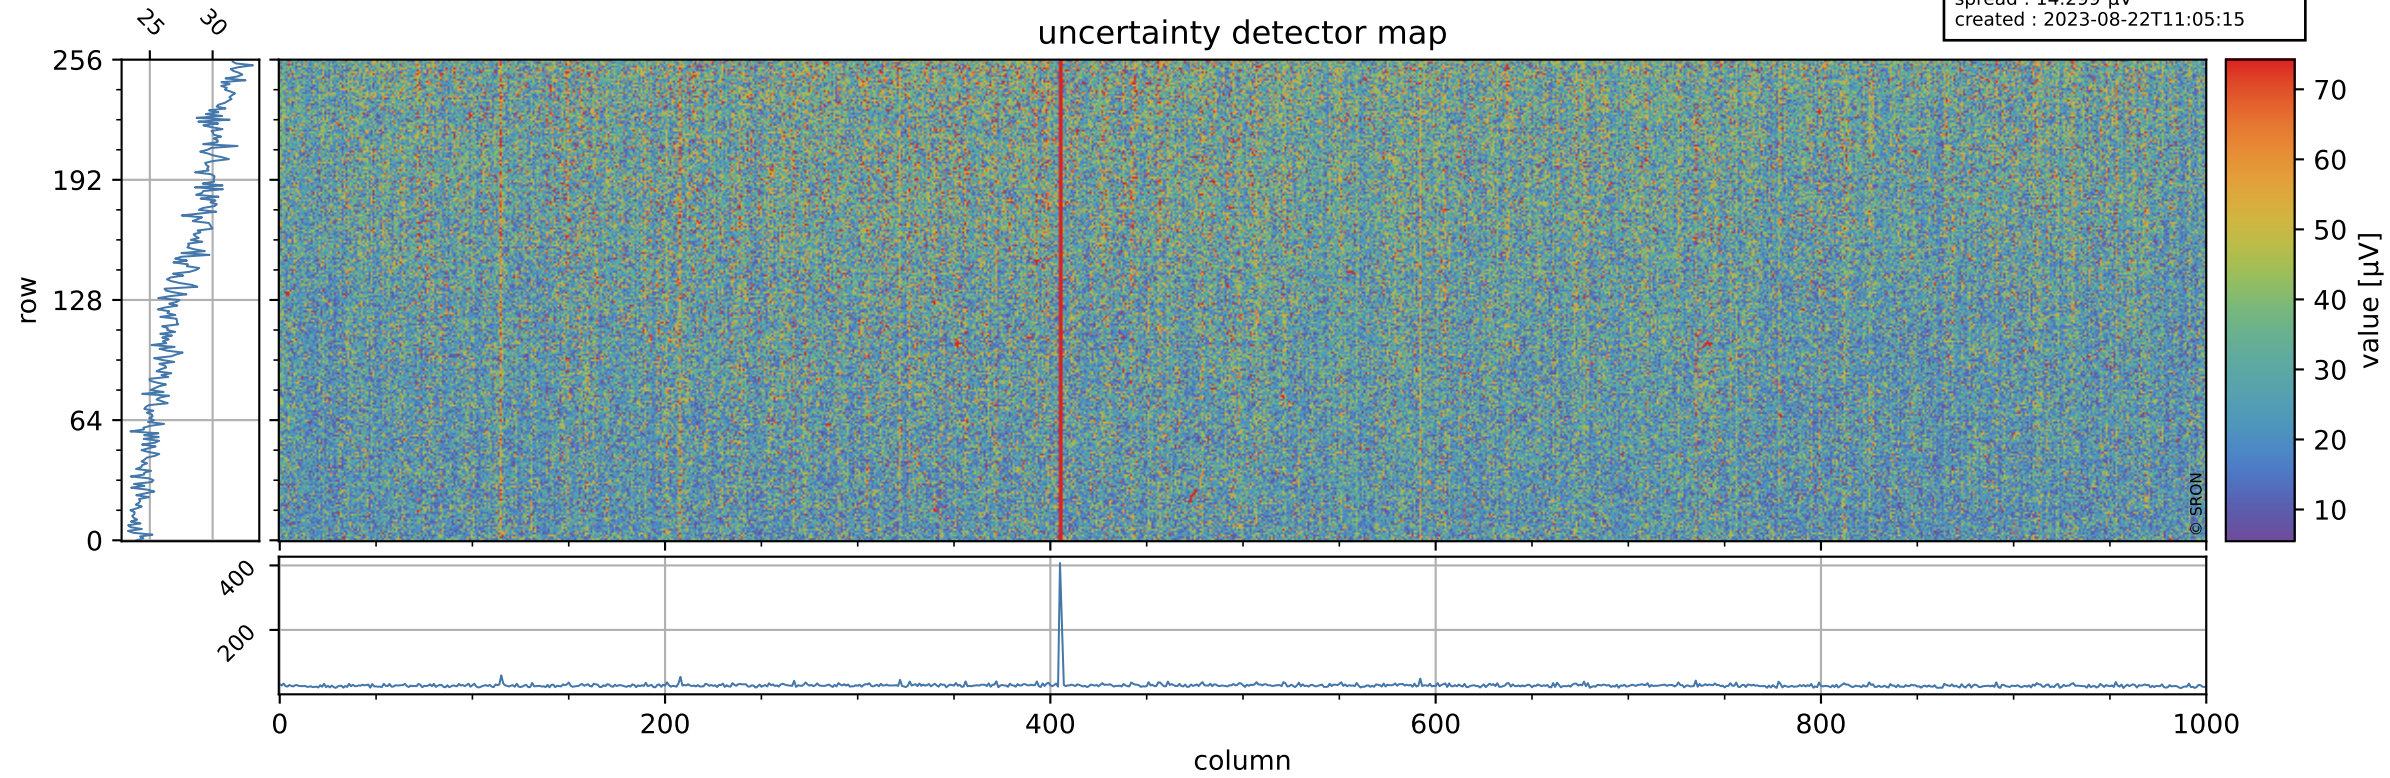

Tropomi SWIR offset (beta nominal)

orbits : 20 in [10972, 11017]
coverage : 2019-11-25 / 2019-11-28
median : 0.52593 V
spread : 0.035916 V
created : 2023-08-22T11:05:15

value detector map

Tropomi SWIR offset (beta nominal)

orbits : 20 in [10972, 11017]
coverage : 2019-11-25 / 2019-11-28
median : 27.771 μV
spread : 14.299 μV
created : 2023-08-22T11:05:15

Tropomi SWIR offset (beta nominal)

orbits : 20 in [10972, 11017]
coverage : 2019-11-25 / 2019-11-28
median : -0.088498 mV
spread : 0.3577 mV
created : 2023-08-22T11:05:15

value compared with SWIR offset CKD

Tropomi SWIR offset (beta nominal) ground-tracks of Sentinel-5P

orbits : 20 in [10972, 11017]
coverage : 2019-11-25 / 2019-11-28
created : 2023-08-22T11:05:16

Tropomi SWIR offset (beta nominal)

orbits : [1867, 11017]
coverage : 2018-02-20 / 2019-11-28
created : 2023-08-22T11:05:16

trend of detector median & temperatures