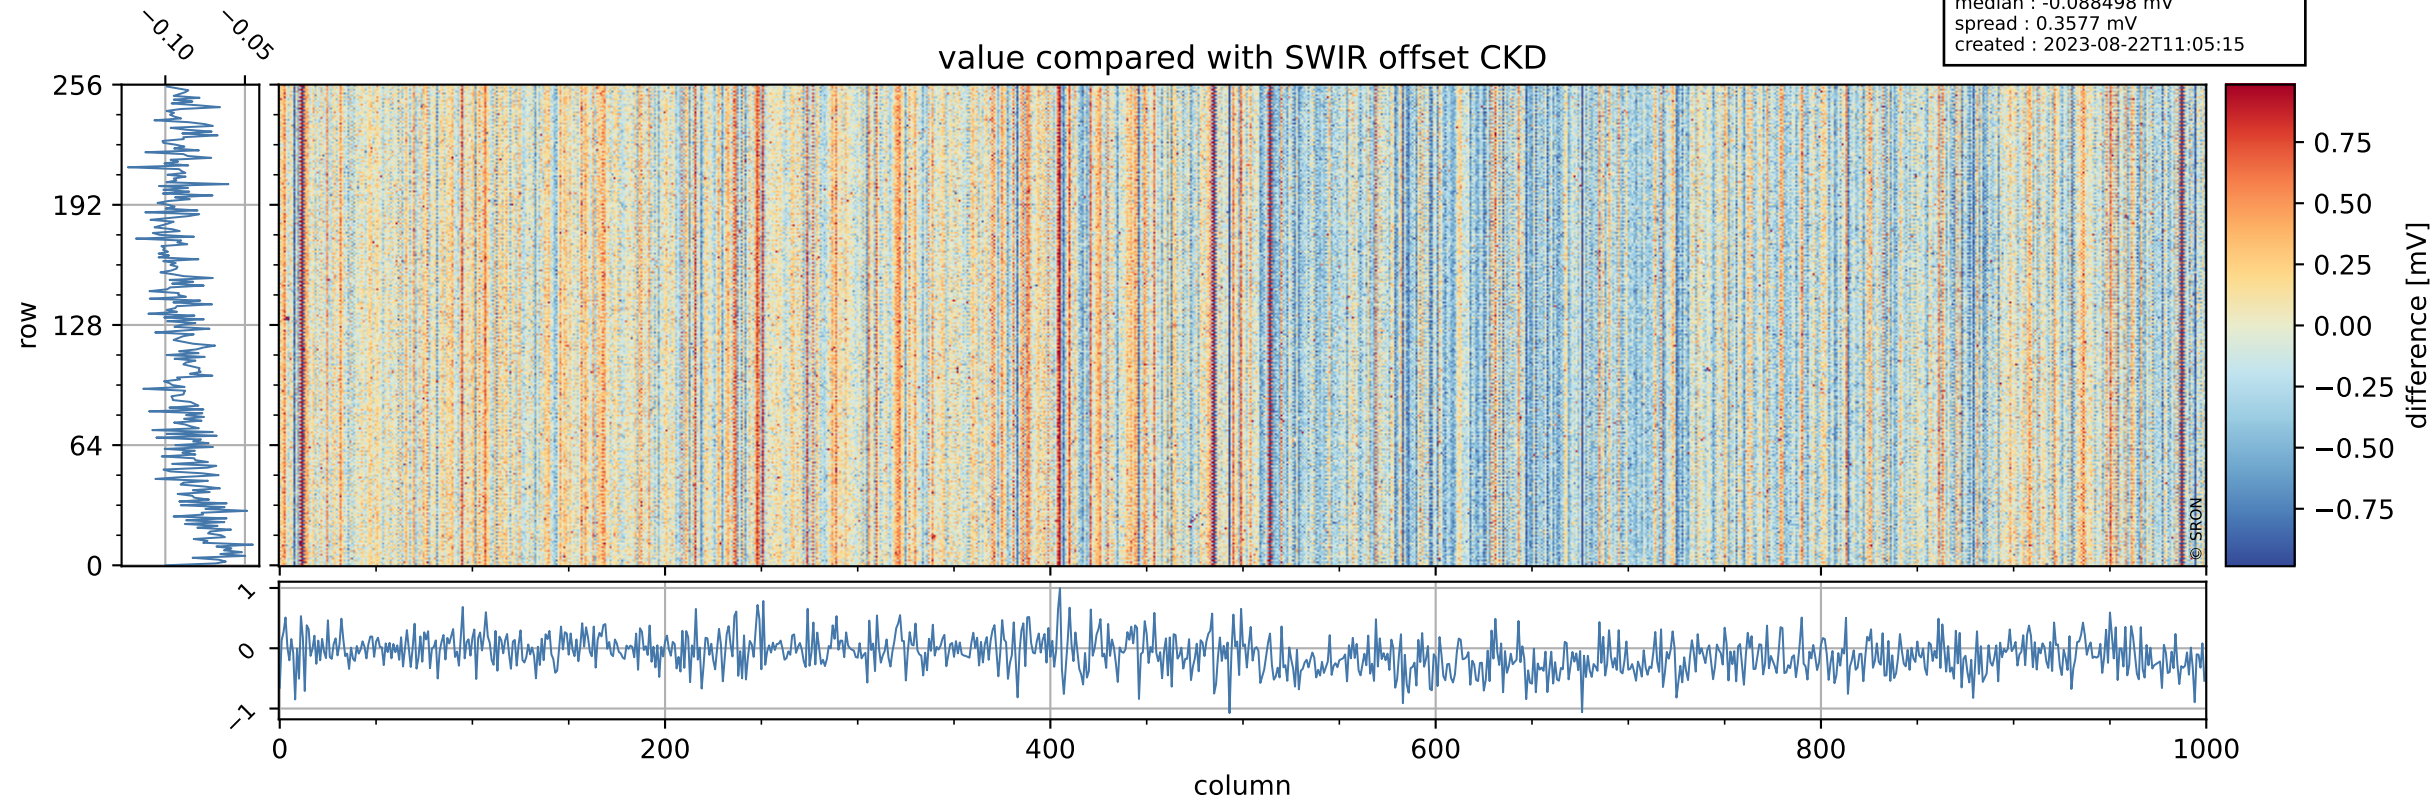

Tropomi SWIR offset (beta nominal)

orbits : 20 in [10972, 11017]
coverage : 2019-11-25 / 2019-11-28
median : 0.52593 V
spread : 0.035916 V
created : 2023-08-22T11:05:15

value detector map

Tropomi SWIR offset (beta nominal)

orbits : 20 in [10972, 11017]
coverage : 2019-11-25 / 2019-11-28
median : 27.771 μV
spread : 14.299 μV
created : 2023-08-22T11:05:15

Tropomi SWIR offset (beta nominal)

orbits : 20 in [10972, 11017]
coverage : 2019-11-25 / 2019-11-28
median : -0.088498 mV
spread : 0.3577 mV
created : 2023-08-22T11:05:15

value compared with SWIR offset CKD

Tropomi SWIR offset (beta nominal) ground-tracks of Sentinel-5P

orbits : 20 in [10972, 11017]
coverage : 2019-11-25 / 2019-11-28
created : 2023-08-22T11:05:16

Tropomi SWIR offset (beta nominal)

orbits : [1867, 11017]
coverage : 2018-02-20 / 2019-11-28
created : 2023-08-22T11:05:16

trend of detector median & temperatures