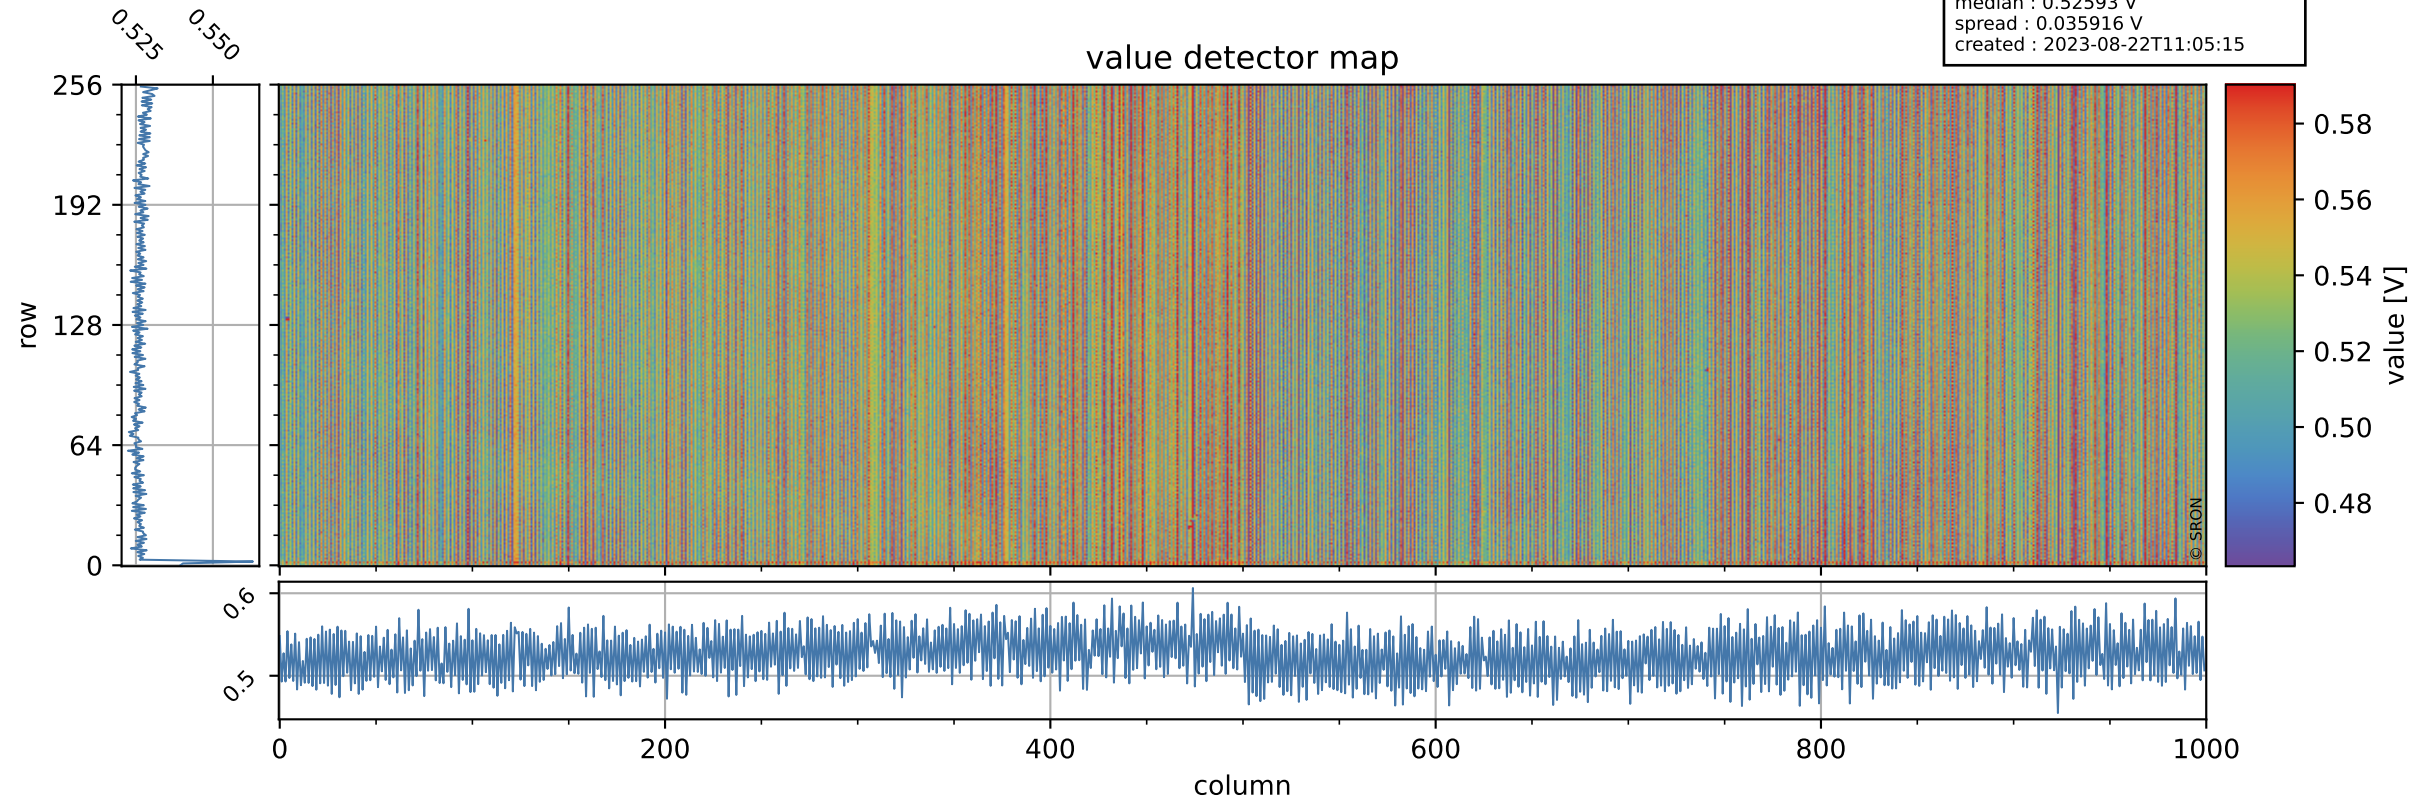

Tropomi SWIR offset (beta nominal)

orbits : 20 in [10972, 11017]
coverage : 2019-11-25 / 2019-11-28
median : 0.52593 V
spread : 0.035916 V
created : 2023-08-22T11:05:15

value detector map

Tropomi SWIR offset (beta nominal)

orbits : 20 in [10972, 11017]
coverage : 2019-11-25 / 2019-11-28
median : 27.771 μV
spread : 14.299 μV
created : 2023-08-22T11:05:15

Tropomi SWIR offset (beta nominal)

orbits : 20 in [10972, 11017]
coverage : 2019-11-25 / 2019-11-28
median : -0.088498 mV
spread : 0.3577 mV
created : 2023-08-22T11:05:15

value compared with SWIR offset CKD

Tropomi SWIR offset (beta nominal) ground-tracks of Sentinel-5P

orbits : 20 in [10972, 11017]
coverage : 2019-11-25 / 2019-11-28
created : 2023-08-22T11:05:16

Tropomi SWIR offset (beta nominal)

orbits : [1867, 11017]
coverage : 2018-02-20 / 2019-11-28
created : 2023-08-22T11:05:16

trend of detector median & temperatures