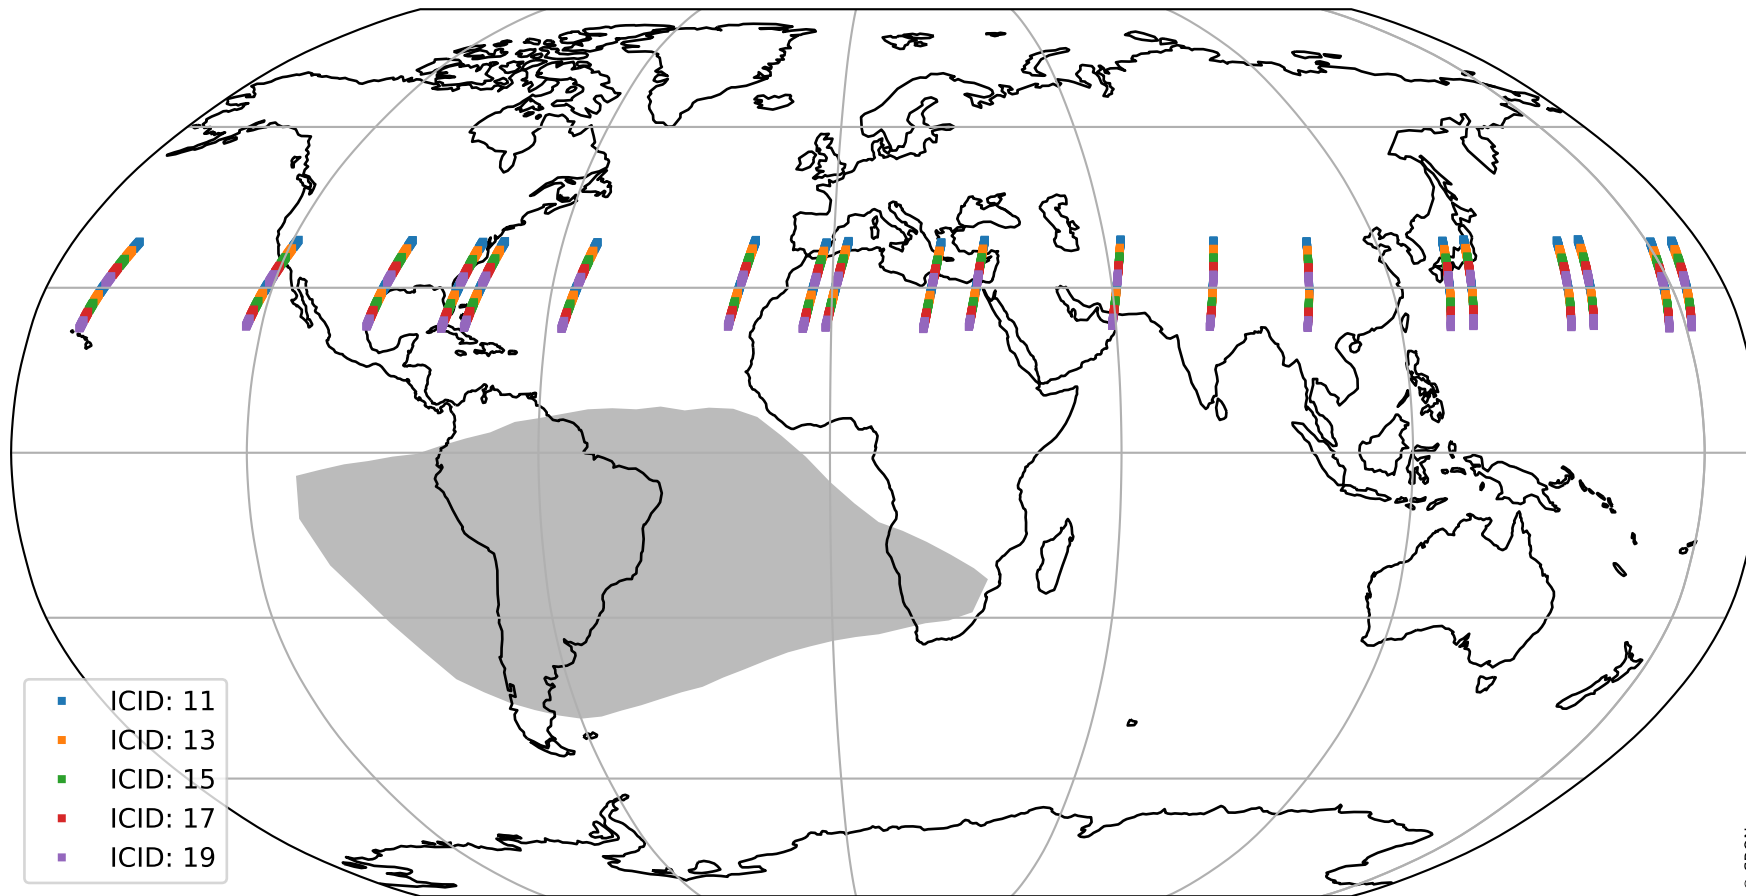

Tropomi SWIR offset (beta nominal)

orbits : 20 in [10972, 11017]
coverage : 2019-11-25 / 2019-11-28
median : 0.52593 V
spread : 0.035916 V
created : 2023-08-22T11:05:15

value detector map

Tropomi SWIR offset (beta nominal)

orbits : 20 in [10972, 11017]
coverage : 2019-11-25 / 2019-11-28
median : 27.771 μV
spread : 14.299 μV
created : 2023-08-22T11:05:15

Tropomi SWIR offset (beta nominal)

orbits : 20 in [10972, 11017]
coverage : 2019-11-25 / 2019-11-28
median : -0.088498 mV
spread : 0.3577 mV
created : 2023-08-22T11:05:15

value compared with SWIR offset CKD

Tropomi SWIR offset (beta nominal) ground-tracks of Sentinel-5P

orbits : 20 in [10972, 11017]
coverage : 2019-11-25 / 2019-11-28
created : 2023-08-22T11:05:16

Tropomi SWIR offset (beta nominal)

orbits : [1867, 11017]
coverage : 2018-02-20 / 2019-11-28
created : 2023-08-22T11:05:16

trend of detector median & temperatures