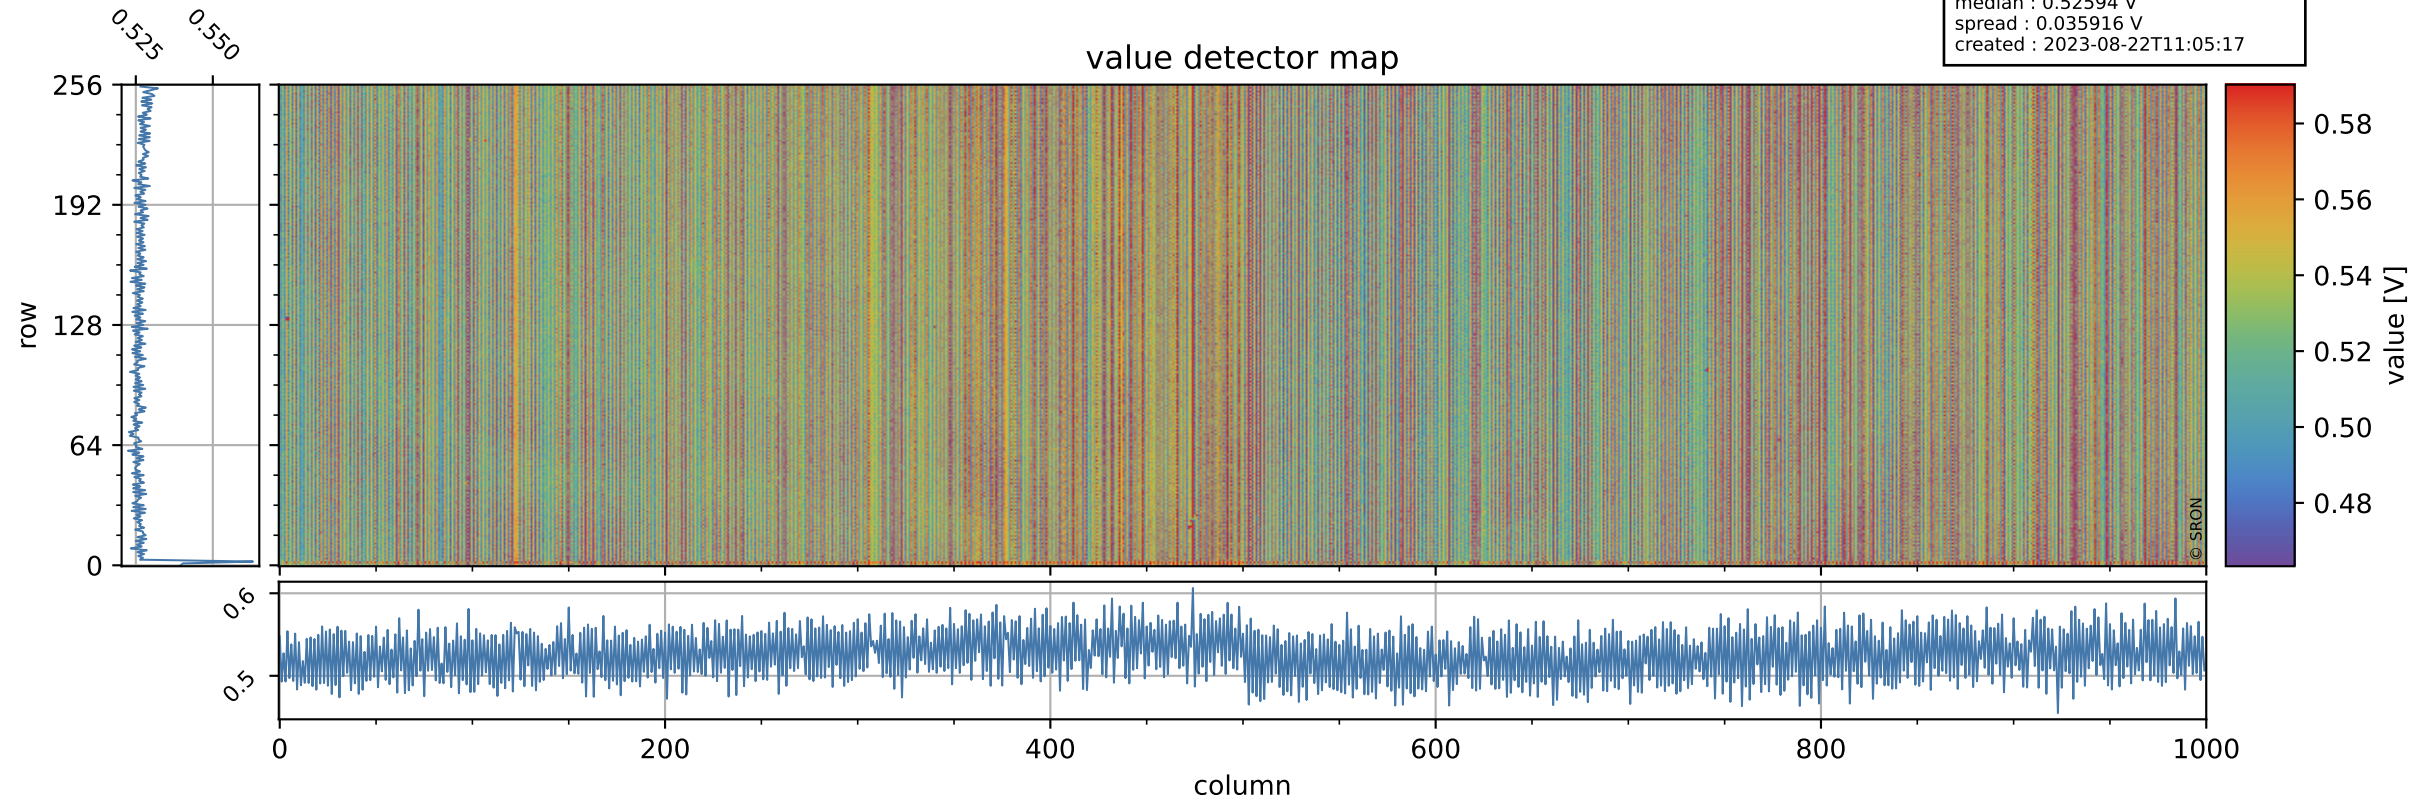

Tropomi SWIR offset (beta nominal)

orbits : 19 in [11017, 11062]
coverage : 2019-11-29 / 2019-12-02
median : 0.52594 V
spread : 0.035916 V
created : 2023-08-22T11:05:17

value detector map

Tropomi SWIR offset (beta nominal)

orbits : 19 in [11017, 11062]
coverage : 2019-11-29 / 2019-12-02
median : 28.201 μV
spread : 14.347 μV
created : 2023-08-22T11:05:17

Tropomi SWIR offset (beta nominal)

orbits : 19 in [11017, 11062]
coverage : 2019-11-29 / 2019-12-02
median : -0.080129 mV
spread : 0.36335 mV
created : 2023-08-22T11:05:17

value compared with SWIR offset CKD

Tropomi SWIR offset (beta nominal) ground-tracks of Sentinel-5P

orbits : 19 in [11017, 11062]
coverage : 2019-11-29 / 2019-12-02
created : 2023-08-22T11:05:17

Tropomi SWIR offset (beta nominal)

orbits : [1867, 11062]
coverage : 2018-02-20 / 2019-12-02
created : 2023-08-22T11:05:18

trend of detector median & temperatures