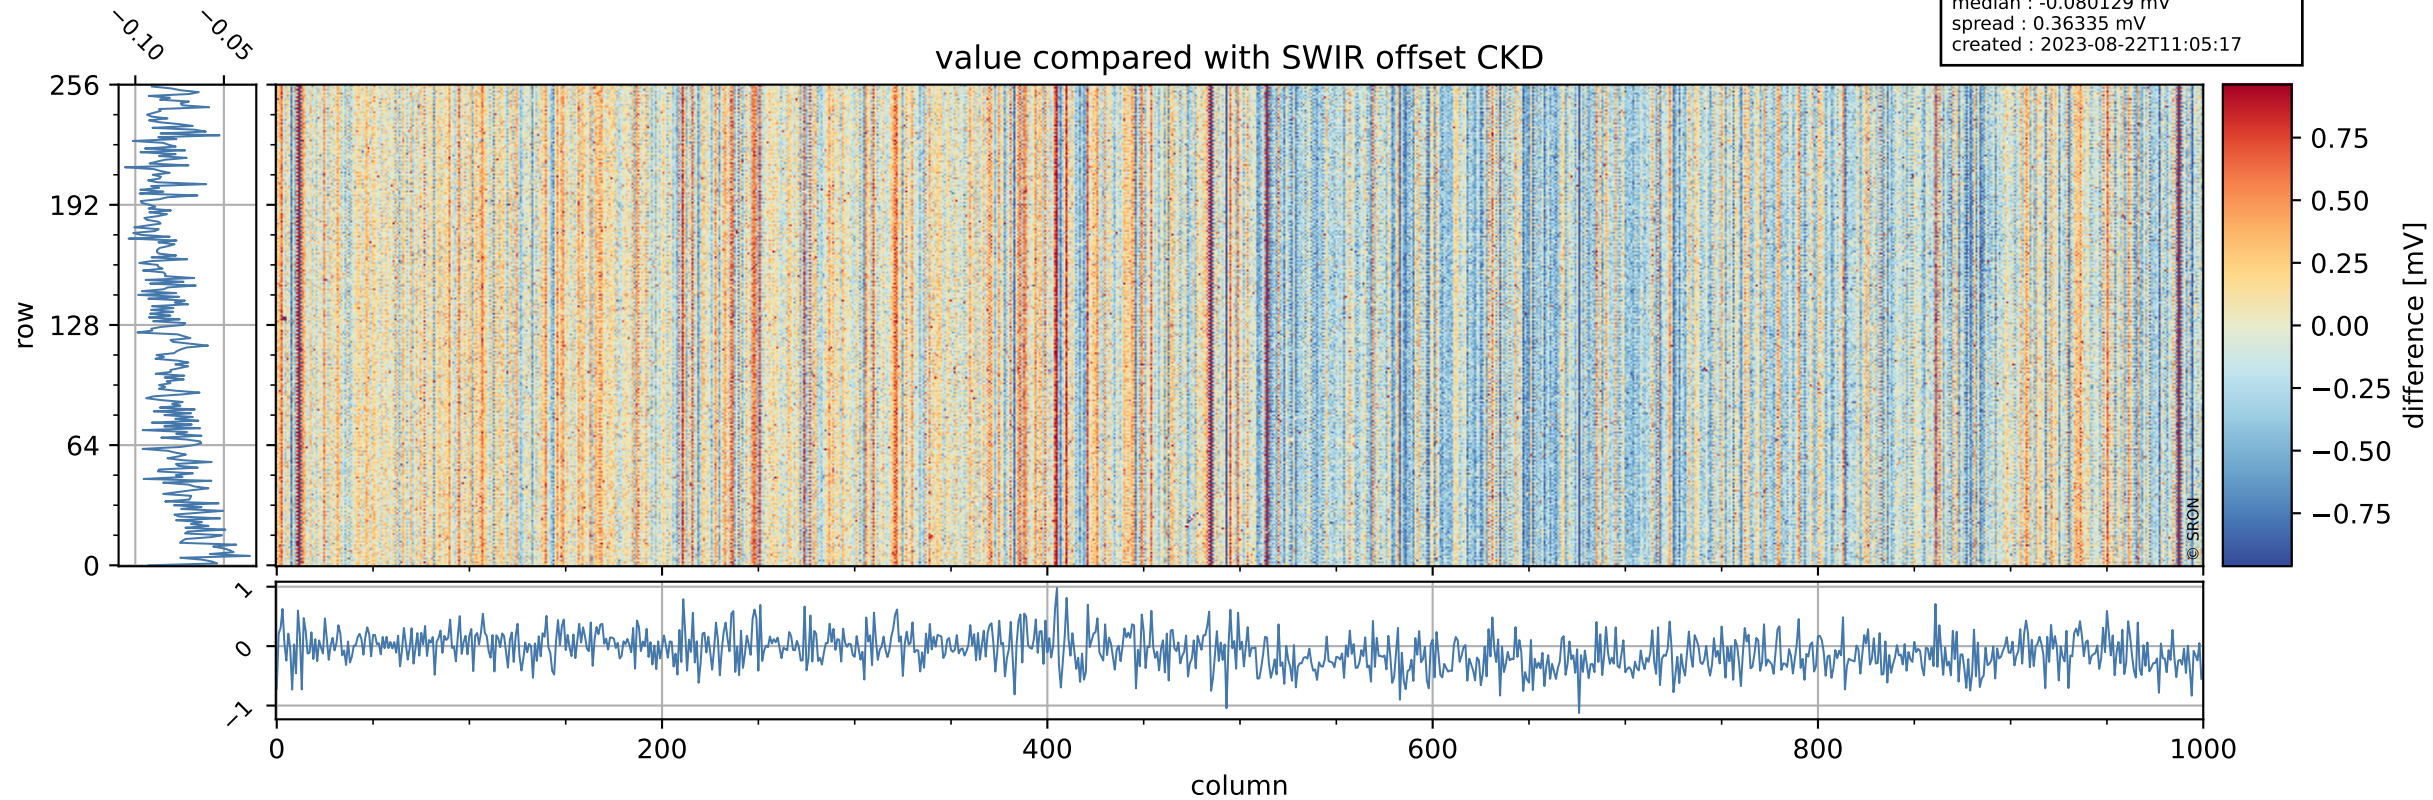

Tropomi SWIR offset (beta nominal)

orbits : 19 in [11017, 11062]
coverage : 2019-11-29 / 2019-12-02
median : 0.52594 V
spread : 0.035916 V
created : 2023-08-22T11:05:17

value detector map

Tropomi SWIR offset (beta nominal)

orbits : 19 in [11017, 11062]
coverage : 2019-11-29 / 2019-12-02
median : 28.201 μV
spread : 14.347 μV
created : 2023-08-22T11:05:17

Tropomi SWIR offset (beta nominal)

orbits : 19 in [11017, 11062]
coverage : 2019-11-29 / 2019-12-02
median : -0.080129 mV
spread : 0.36335 mV
created : 2023-08-22T11:05:17

value compared with SWIR offset CKD

Tropomi SWIR offset (beta nominal) ground-tracks of Sentinel-5P

orbits : 19 in [11017, 11062]
coverage : 2019-11-29 / 2019-12-02
created : 2023-08-22T11:05:17

Tropomi SWIR offset (beta nominal)

orbits : [1867, 11062]
coverage : 2018-02-20 / 2019-12-02
created : 2023-08-22T11:05:18

trend of detector median & temperatures