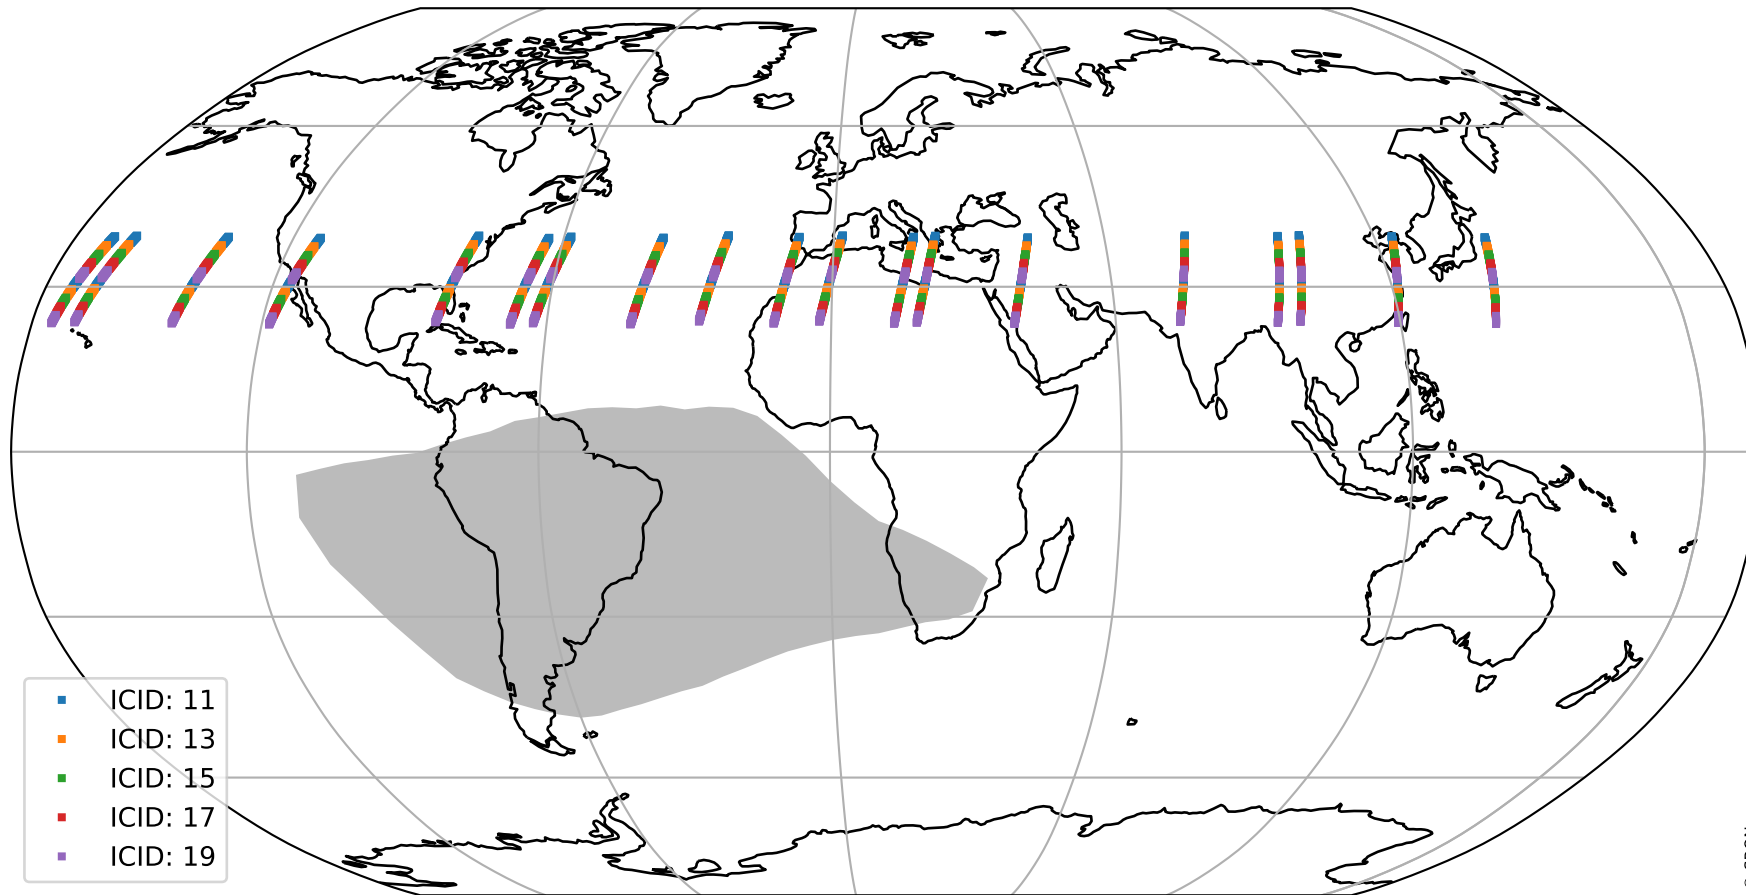

Tropomi SWIR offset (beta nominal)

orbits : 19 in [11017, 11062]
coverage : 2019-11-29 / 2019-12-02
median : 0.52594 V
spread : 0.035916 V
created : 2023-08-22T11:05:17

value detector map

Tropomi SWIR offset (beta nominal)

orbits : 19 in [11017, 11062]
coverage : 2019-11-29 / 2019-12-02
median : 28.201 μV
spread : 14.347 μV
created : 2023-08-22T11:05:17

Tropomi SWIR offset (beta nominal)

orbits : 19 in [11017, 11062]
coverage : 2019-11-29 / 2019-12-02
median : -0.080129 mV
spread : 0.36335 mV
created : 2023-08-22T11:05:17

value compared with SWIR offset CKD

Tropomi SWIR offset (beta nominal) ground-tracks of Sentinel-5P

orbits : 19 in [11017, 11062]
coverage : 2019-11-29 / 2019-12-02
created : 2023-08-22T11:05:17

Tropomi SWIR offset (beta nominal)

orbits : [1867, 11062]
coverage : 2018-02-20 / 2019-12-02
created : 2023-08-22T11:05:18

trend of detector median & temperatures