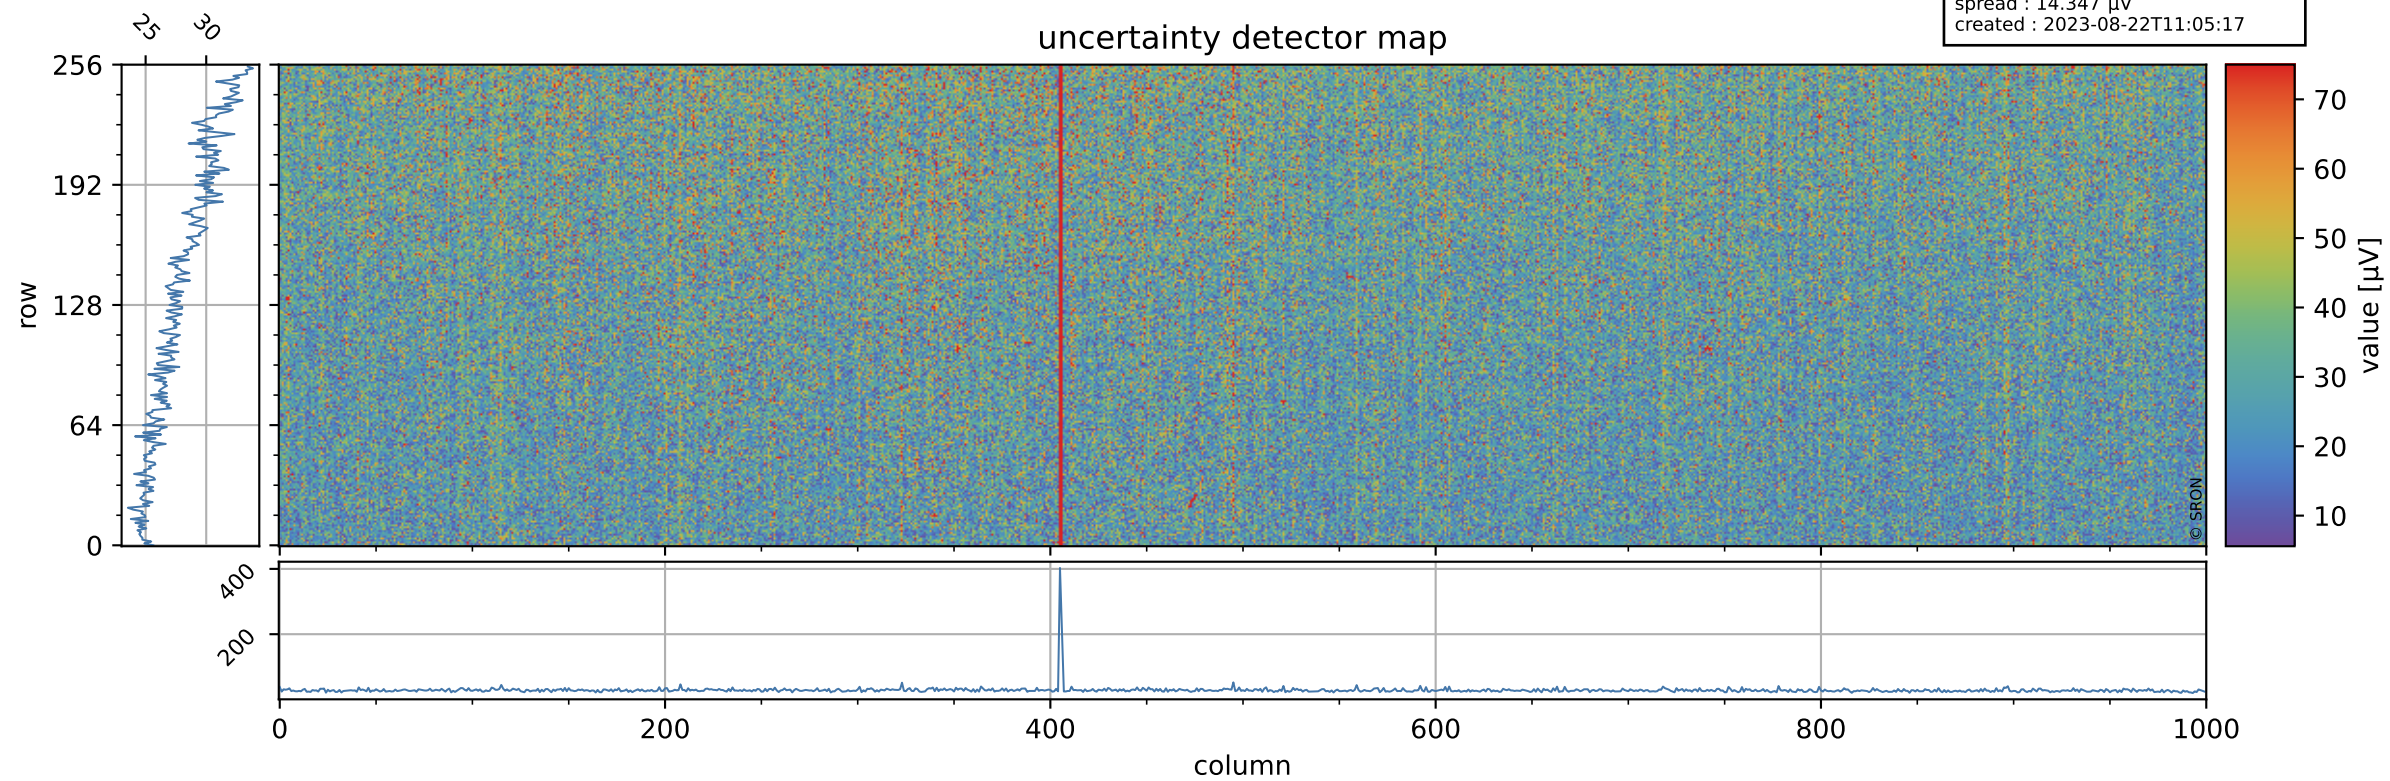

Tropomi SWIR offset (beta nominal)

orbits : 19 in [11017, 11062]
coverage : 2019-11-29 / 2019-12-02
median : 0.52594 V
spread : 0.035916 V
created : 2023-08-22T11:05:17

value detector map

Tropomi SWIR offset (beta nominal)

orbits : 19 in [11017, 11062]
coverage : 2019-11-29 / 2019-12-02
median : 28.201 μV
spread : 14.347 μV
created : 2023-08-22T11:05:17

Tropomi SWIR offset (beta nominal)

orbits : 19 in [11017, 11062]
coverage : 2019-11-29 / 2019-12-02
median : -0.080129 mV
spread : 0.36335 mV
created : 2023-08-22T11:05:17

value compared with SWIR offset CKD

Tropomi SWIR offset (beta nominal) ground-tracks of Sentinel-5P

orbits : 19 in [11017, 11062]
coverage : 2019-11-29 / 2019-12-02
created : 2023-08-22T11:05:17

Tropomi SWIR offset (beta nominal)

orbits : [1867, 11062]
coverage : 2018-02-20 / 2019-12-02
created : 2023-08-22T11:05:18

trend of detector median & temperatures