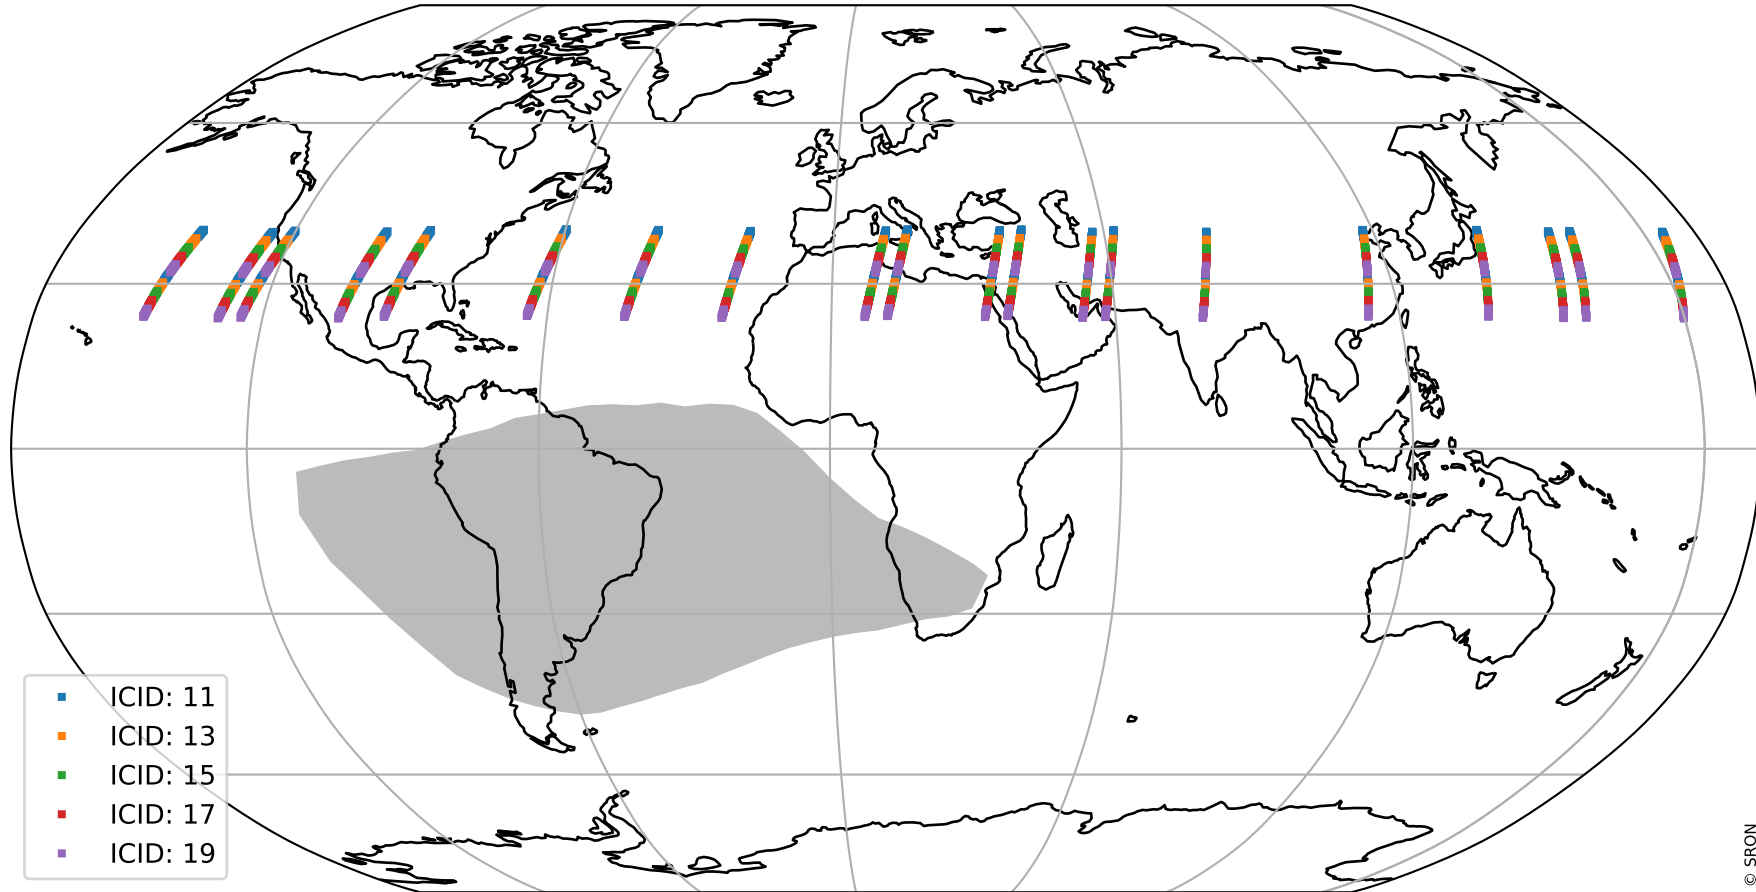

Tropomi SWIR offset (beta nominal)

orbits : 20 in [11062, 11107]
coverage : 2019-12-02 / 2019-12-05
median : 0.52594 V
spread : 0.035921 V
created : 2023-08-22T11:05:18

value detector map

Tropomi SWIR offset (beta nominal)

orbits : 20 in [11062, 11107]
coverage : 2019-12-02 / 2019-12-05
median : 27.916 μV
spread : 14.214 μV
created : 2023-08-22T11:05:19

Tropomi SWIR offset (beta nominal)

orbits : 20 in [11062, 11107]
coverage : 2019-12-02 / 2019-12-05
median : -0.086925 mV
spread : 0.37449 mV
created : 2023-08-22T11:05:19

value compared with SWIR offset CKD

Tropomi SWIR offset (beta nominal) ground-tracks of Sentinel-5P

orbits : 20 in [11062, 11107]
coverage : 2019-12-02 / 2019-12-05
created : 2023-08-22T11:05:19

Tropomi SWIR offset (beta nominal)

orbits : [1867, 11107]
coverage : 2018-02-20 / 2019-12-05
created : 2023-08-22T11:05:20

trend of detector median & temperatures