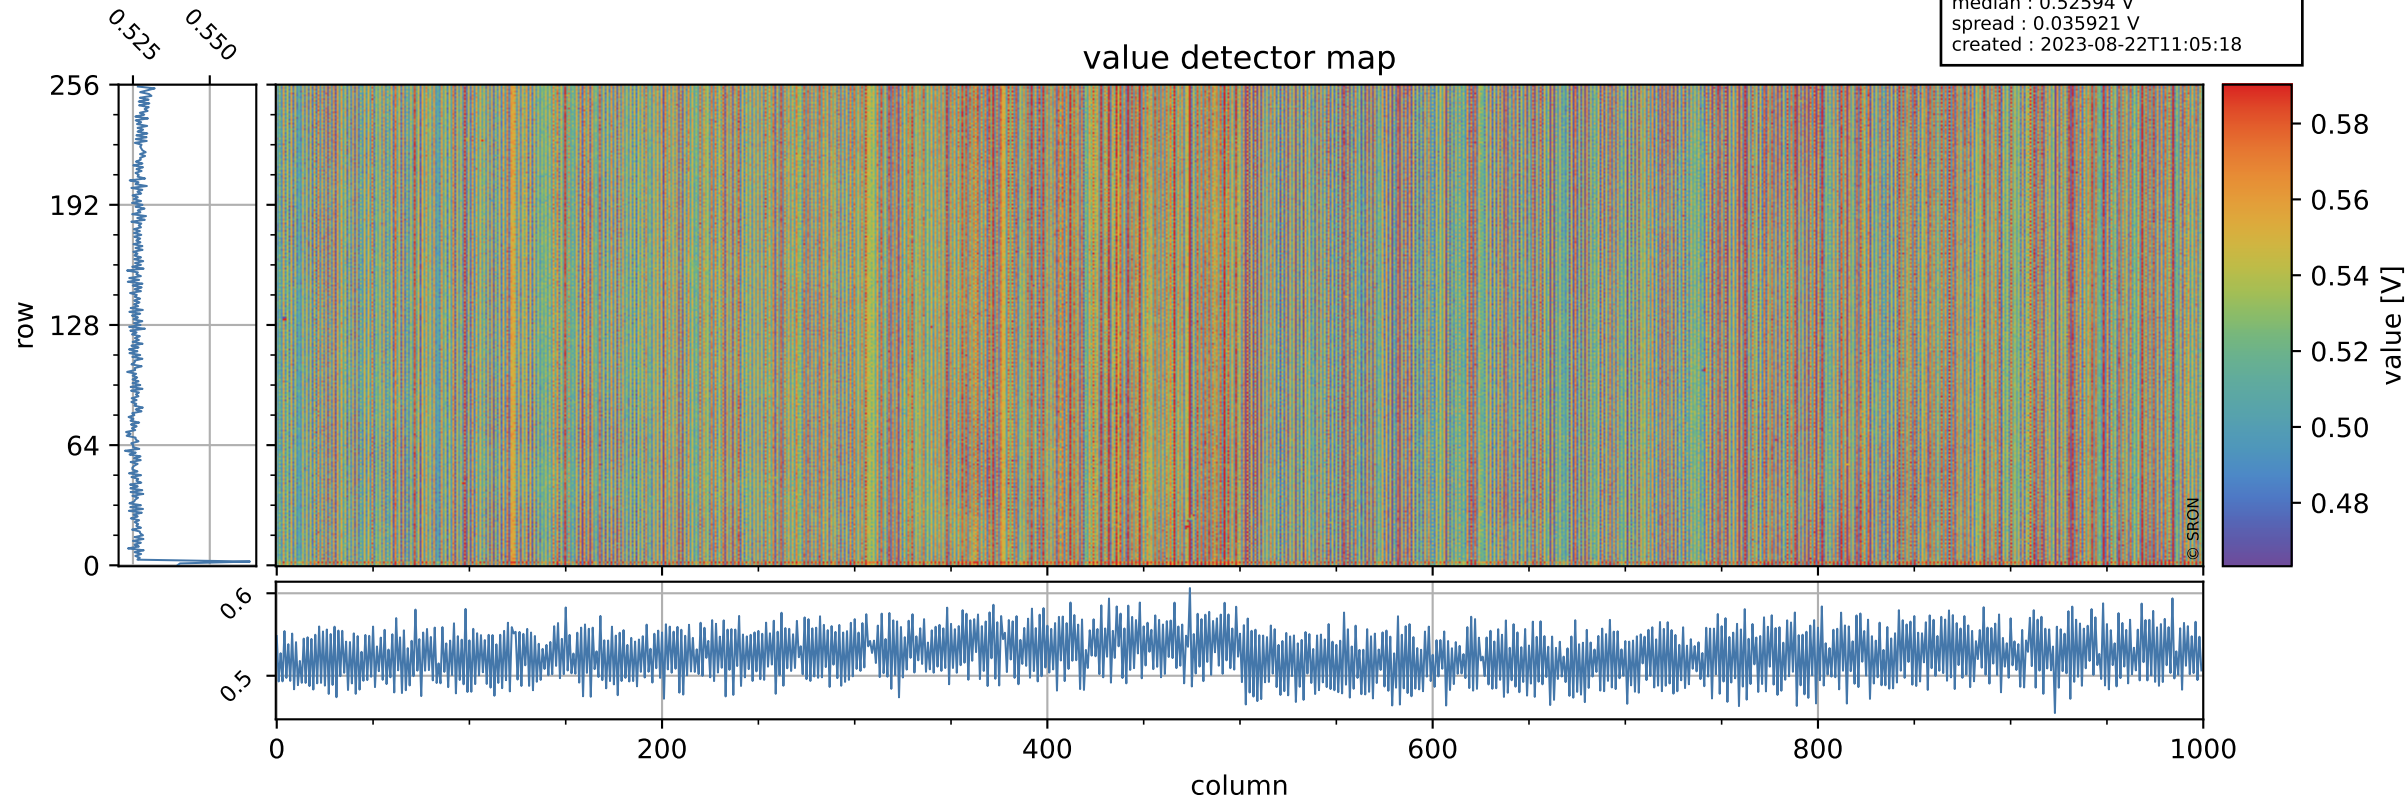

Tropomi SWIR offset (beta nominal)

orbits : 20 in [11062, 11107]
coverage : 2019-12-02 / 2019-12-05
median : 0.52594 V
spread : 0.035921 V
created : 2023-08-22T11:05:18

value detector map

Tropomi SWIR offset (beta nominal)

orbits : 20 in [11062, 11107]
coverage : 2019-12-02 / 2019-12-05
median : 27.916 μV
spread : 14.214 μV
created : 2023-08-22T11:05:19

Tropomi SWIR offset (beta nominal)

orbits : 20 in [11062, 11107]
coverage : 2019-12-02 / 2019-12-05
median : -0.086925 mV
spread : 0.37449 mV
created : 2023-08-22T11:05:19

value compared with SWIR offset CKD

Tropomi SWIR offset (beta nominal) ground-tracks of Sentinel-5P

orbits : 20 in [11062, 11107]
coverage : 2019-12-02 / 2019-12-05
created : 2023-08-22T11:05:19

Tropomi SWIR offset (beta nominal)

orbits : [1867, 11107]
coverage : 2018-02-20 / 2019-12-05
created : 2023-08-22T11:05:20

trend of detector median & temperatures