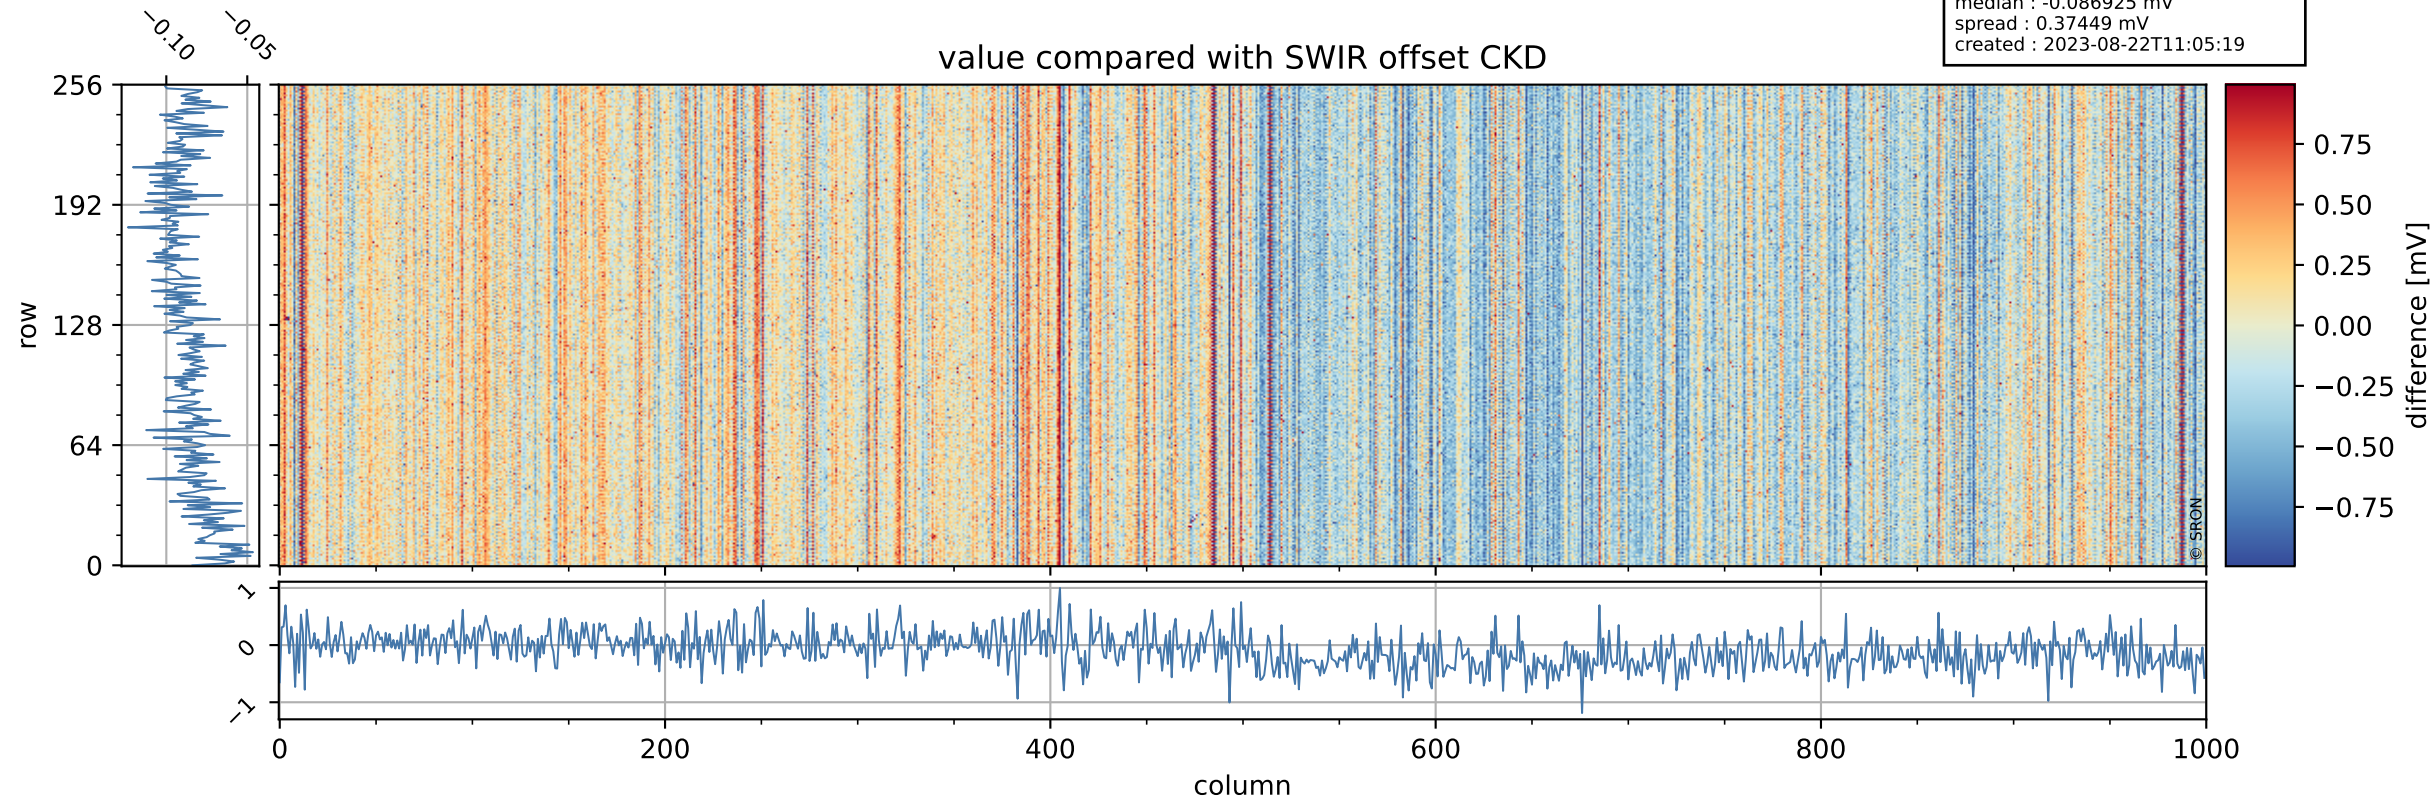

Tropomi SWIR offset (beta nominal)

orbits : 20 in [11062, 11107]
coverage : 2019-12-02 / 2019-12-05
median : 0.52594 V
spread : 0.035921 V
created : 2023-08-22T11:05:18

value detector map

Tropomi SWIR offset (beta nominal)

orbits : 20 in [11062, 11107]
coverage : 2019-12-02 / 2019-12-05
median : 27.916 μV
spread : 14.214 μV
created : 2023-08-22T11:05:19

Tropomi SWIR offset (beta nominal)

orbits : 20 in [11062, 11107]
coverage : 2019-12-02 / 2019-12-05
median : -0.086925 mV
spread : 0.37449 mV
created : 2023-08-22T11:05:19

value compared with SWIR offset CKD

Tropomi SWIR offset (beta nominal) ground-tracks of Sentinel-5P

orbits : 20 in [11062, 11107]
coverage : 2019-12-02 / 2019-12-05
created : 2023-08-22T11:05:19

Tropomi SWIR offset (beta nominal)

orbits : [1867, 11107]
coverage : 2018-02-20 / 2019-12-05
created : 2023-08-22T11:05:20

trend of detector median & temperatures