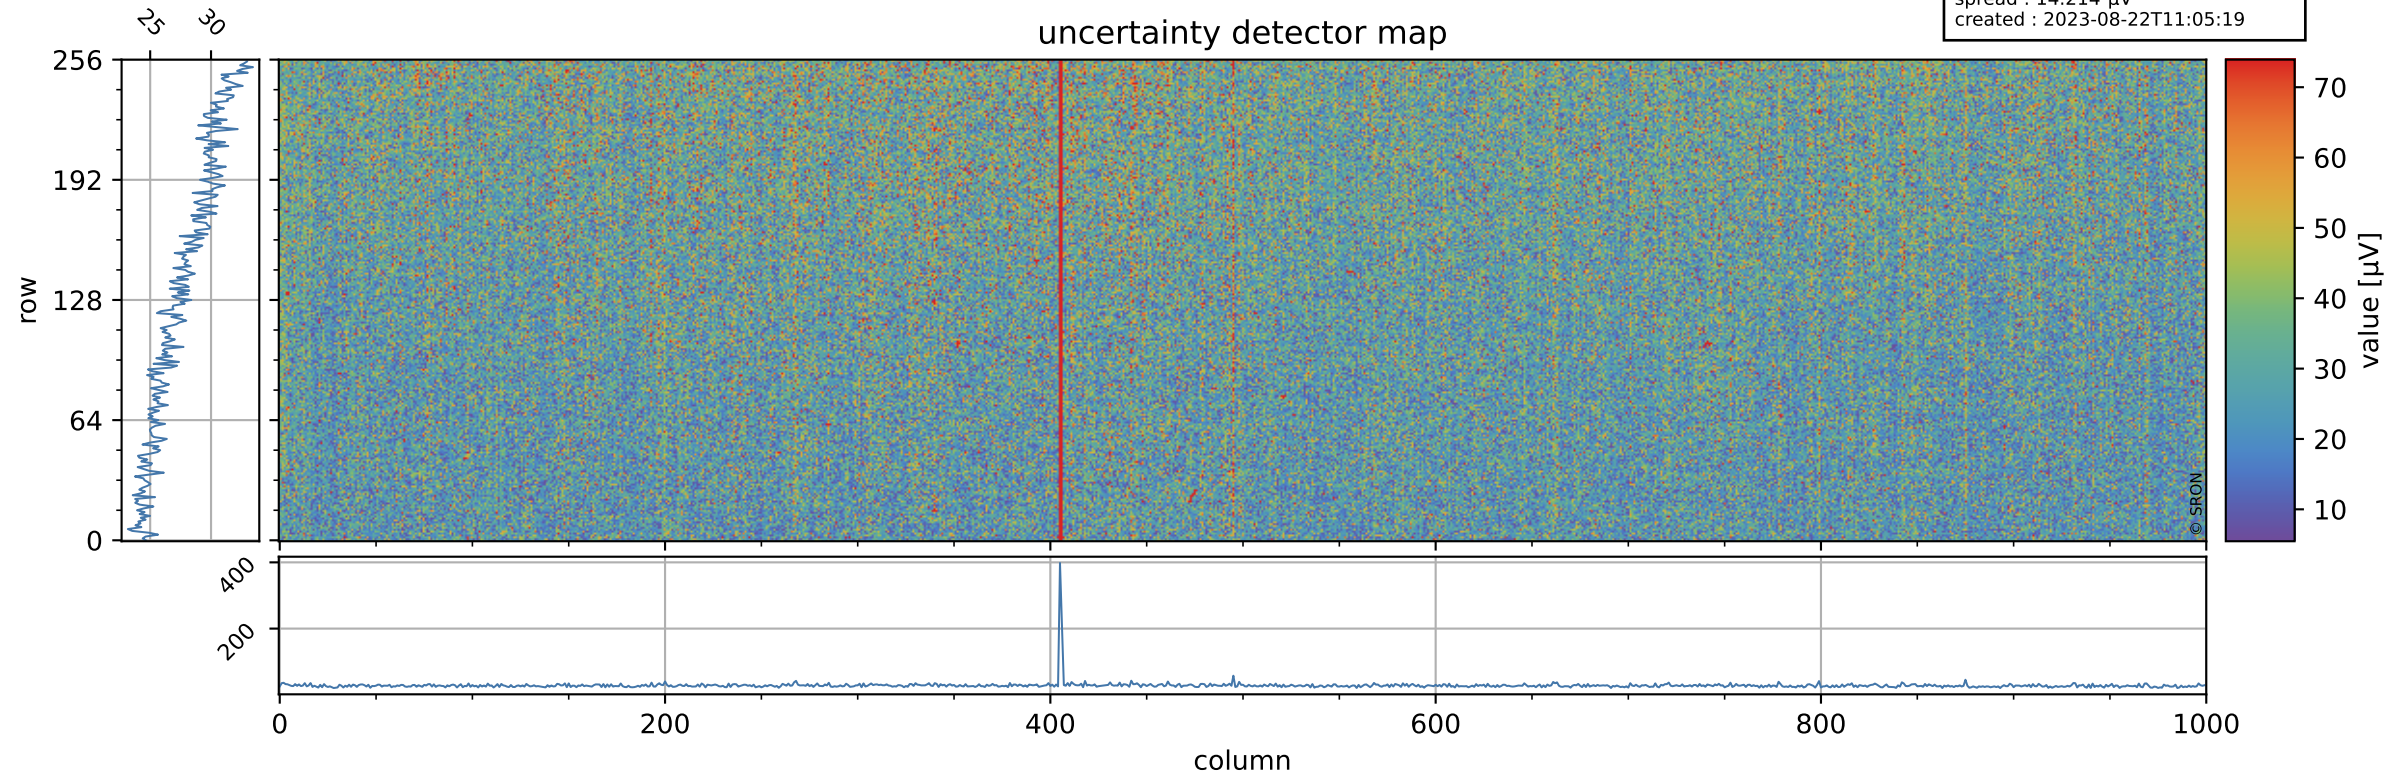

Tropomi SWIR offset (beta nominal)

orbits : 20 in [11062, 11107]
coverage : 2019-12-02 / 2019-12-05
median : 0.52594 V
spread : 0.035921 V
created : 2023-08-22T11:05:18

value detector map

Tropomi SWIR offset (beta nominal)

orbits : 20 in [11062, 11107]
coverage : 2019-12-02 / 2019-12-05
median : 27.916 μV
spread : 14.214 μV
created : 2023-08-22T11:05:19

Tropomi SWIR offset (beta nominal)

orbits : 20 in [11062, 11107]
coverage : 2019-12-02 / 2019-12-05
median : -0.086925 mV
spread : 0.37449 mV
created : 2023-08-22T11:05:19

value compared with SWIR offset CKD

Tropomi SWIR offset (beta nominal) ground-tracks of Sentinel-5P

orbits : 20 in [11062, 11107]
coverage : 2019-12-02 / 2019-12-05
created : 2023-08-22T11:05:19

Tropomi SWIR offset (beta nominal)

orbits : [1867, 11107]
coverage : 2018-02-20 / 2019-12-05
created : 2023-08-22T11:05:20

trend of detector median & temperatures