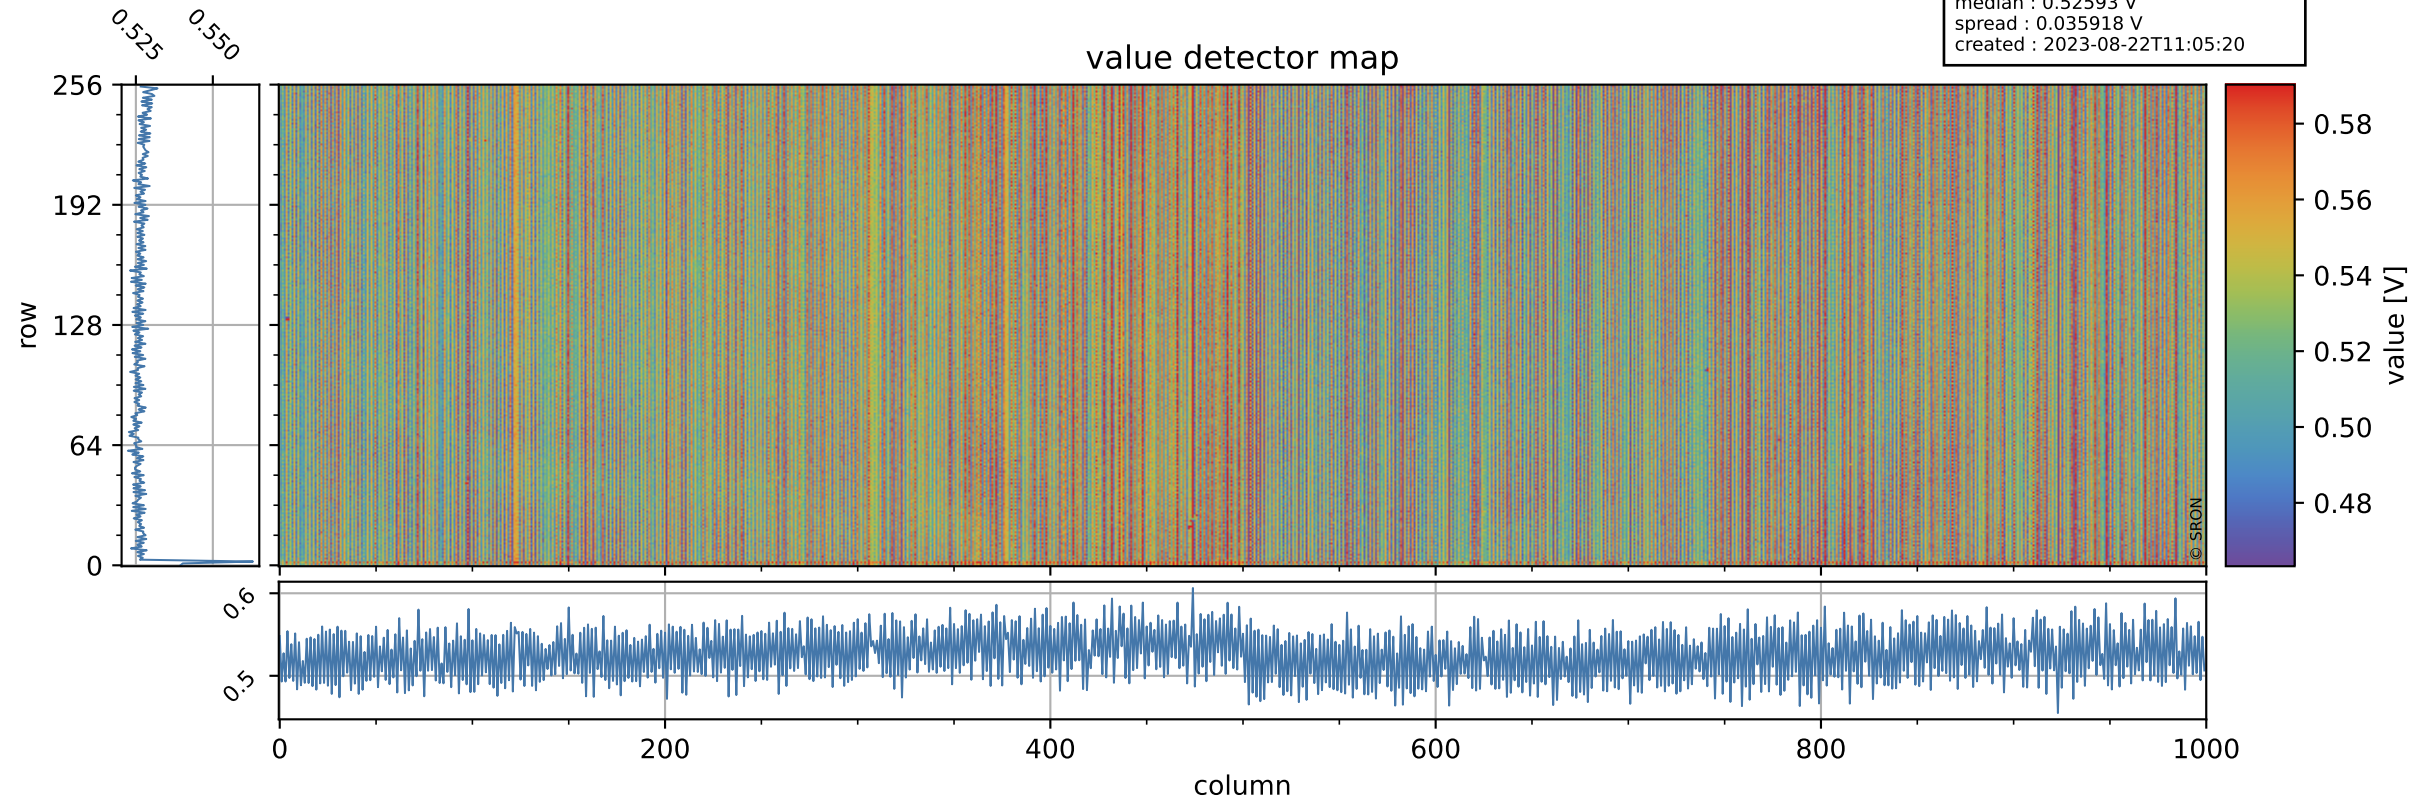

Tropomi SWIR offset (beta nominal)

orbits : 18 in [11107, 11152]
coverage : 2019-12-05 / 2019-12-08
median : 0.52593 V
spread : 0.035918 V
created : 2023-08-22T11:05:20

value detector map

Tropomi SWIR offset (beta nominal)

orbits : 18 in [11107, 11152]
coverage : 2019-12-05 / 2019-12-08
median : 28.002 μV
spread : 14.203 μV
created : 2023-08-22T11:05:21

Tropomi SWIR offset (beta nominal)

orbits : 18 in [11107, 11152]
coverage : 2019-12-05 / 2019-12-08
median : -0.090414 mV
spread : 0.36871 mV
created : 2023-08-22T11:05:21

value compared with SWIR offset CKD

Tropomi SWIR offset (beta nominal) ground-tracks of Sentinel-5P

orbits : 18 in [11107, 11152]
coverage : 2019-12-05 / 2019-12-08
created : 2023-08-22T11:05:21

Tropomi SWIR offset (beta nominal)

orbits : [1867, 11152]
coverage : 2018-02-20 / 2019-12-08
created : 2023-08-22T11:05:22

trend of detector median & temperatures