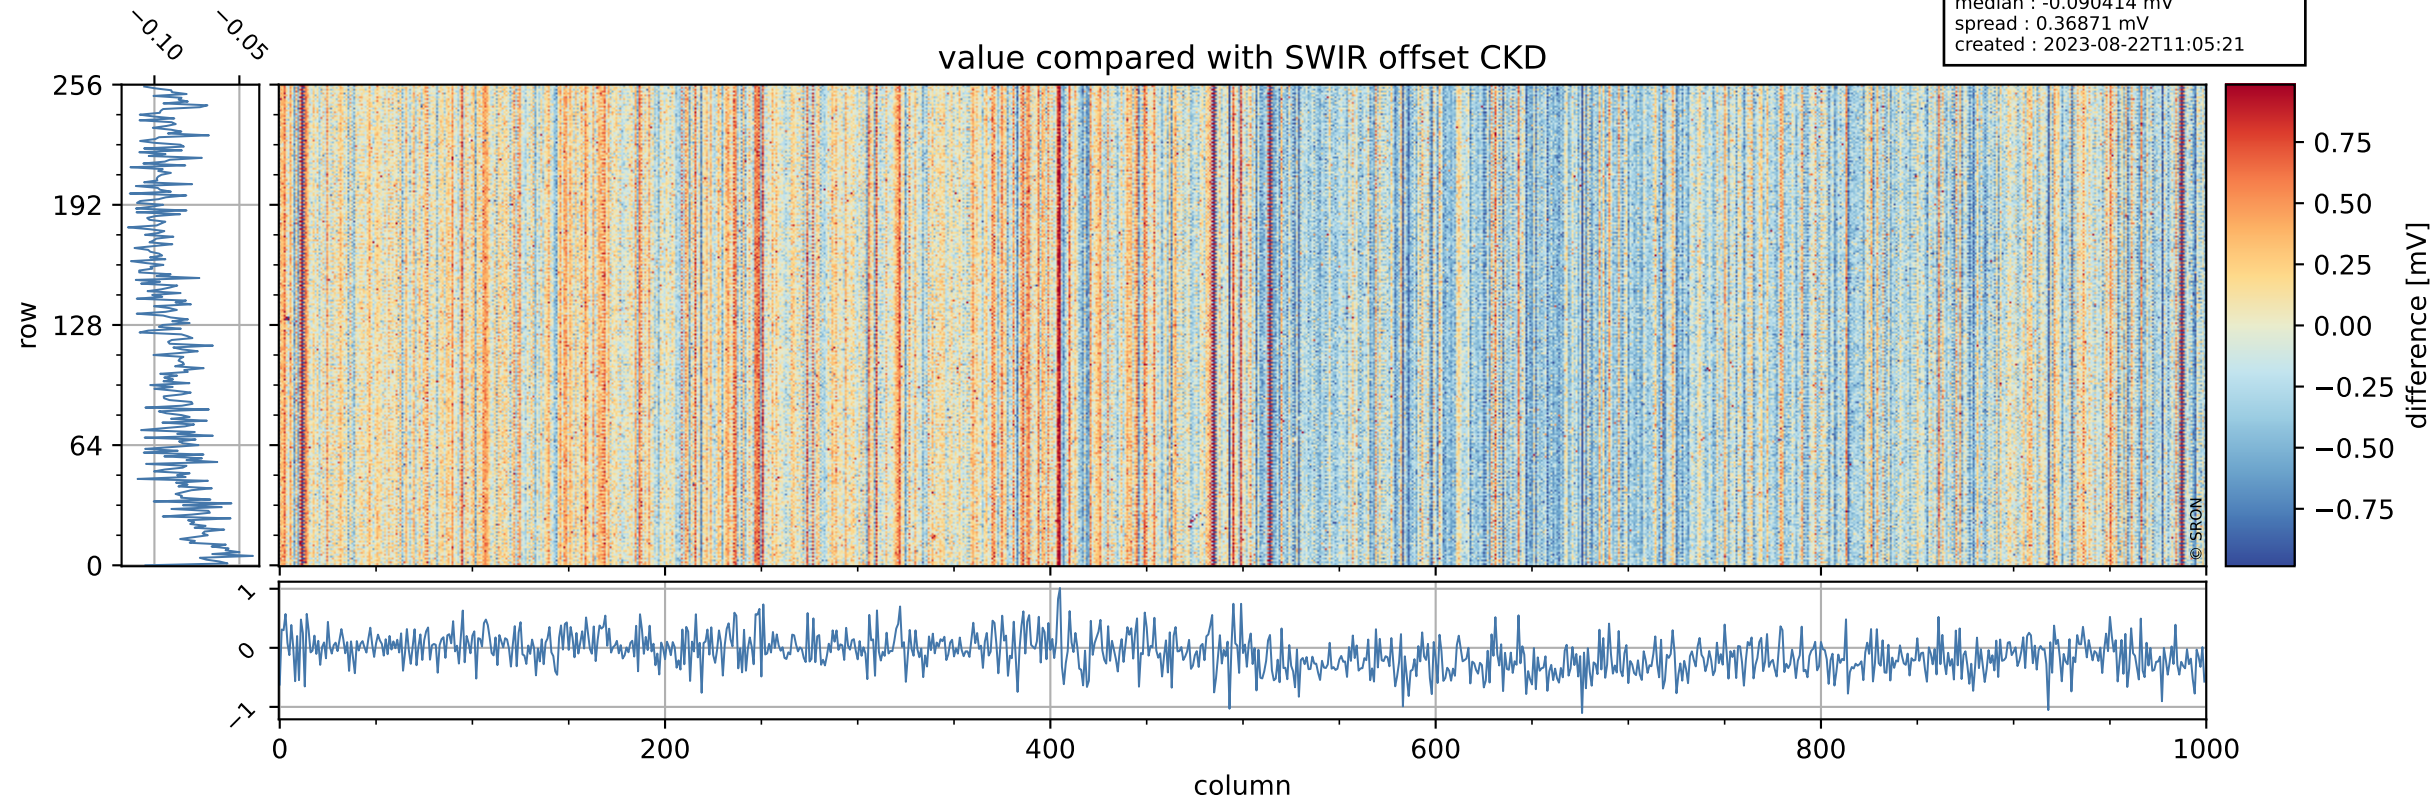

Tropomi SWIR offset (beta nominal)

orbits : 18 in [11107, 11152]
coverage : 2019-12-05 / 2019-12-08
median : 0.52593 V
spread : 0.035918 V
created : 2023-08-22T11:05:20

value detector map

Tropomi SWIR offset (beta nominal)

orbits : 18 in [11107, 11152]
coverage : 2019-12-05 / 2019-12-08
median : 28.002 μV
spread : 14.203 μV
created : 2023-08-22T11:05:21

Tropomi SWIR offset (beta nominal)

orbits : 18 in [11107, 11152]
coverage : 2019-12-05 / 2019-12-08
median : -0.090414 mV
spread : 0.36871 mV
created : 2023-08-22T11:05:21

value compared with SWIR offset CKD

Tropomi SWIR offset (beta nominal) ground-tracks of Sentinel-5P

orbits : 18 in [11107, 11152]
coverage : 2019-12-05 / 2019-12-08
created : 2023-08-22T11:05:21

Tropomi SWIR offset (beta nominal)

orbits : [1867, 11152]
coverage : 2018-02-20 / 2019-12-08
created : 2023-08-22T11:05:22

trend of detector median & temperatures