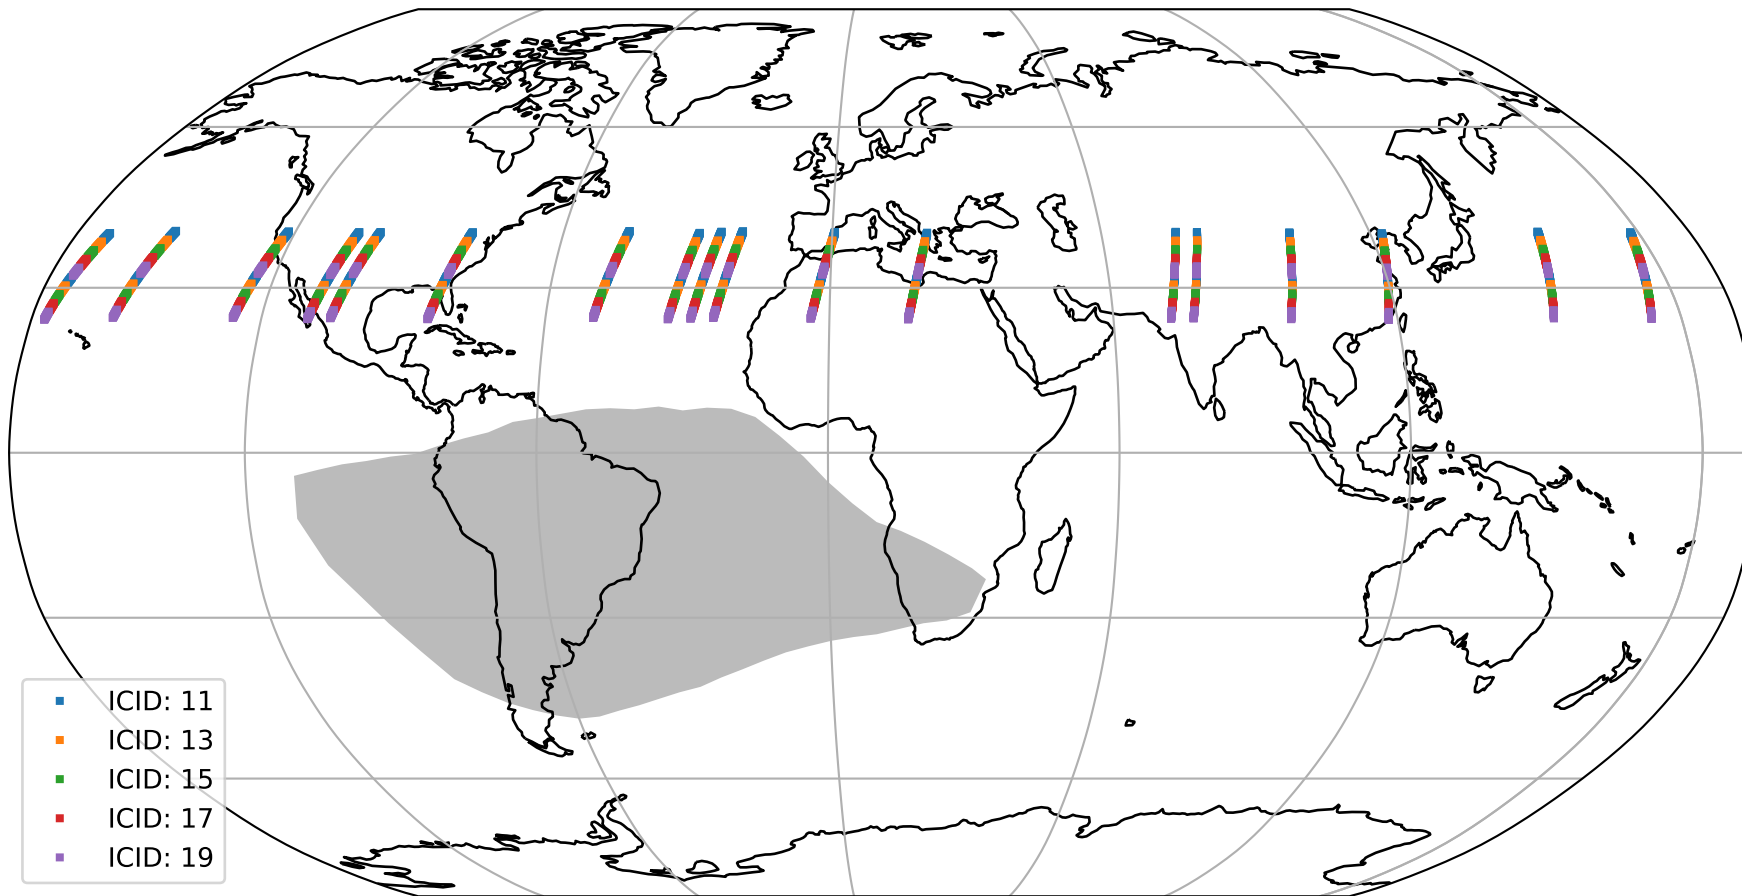

Tropomi SWIR offset (beta nominal)

orbits : 18 in [11107, 11152]
coverage : 2019-12-05 / 2019-12-08
median : 0.52593 V
spread : 0.035918 V
created : 2023-08-22T11:05:20

value detector map

Tropomi SWIR offset (beta nominal)

orbits : 18 in [11107, 11152]
coverage : 2019-12-05 / 2019-12-08
median : 28.002 μV
spread : 14.203 μV
created : 2023-08-22T11:05:21

Tropomi SWIR offset (beta nominal)

orbits : 18 in [11107, 11152]
coverage : 2019-12-05 / 2019-12-08
median : -0.090414 mV
spread : 0.36871 mV
created : 2023-08-22T11:05:21

value compared with SWIR offset CKD

Tropomi SWIR offset (beta nominal) ground-tracks of Sentinel-5P

orbits : 18 in [11107, 11152]
coverage : 2019-12-05 / 2019-12-08
created : 2023-08-22T11:05:21

Tropomi SWIR offset (beta nominal)

orbits : [1867, 11152]
coverage : 2018-02-20 / 2019-12-08
created : 2023-08-22T11:05:22

trend of detector median & temperatures