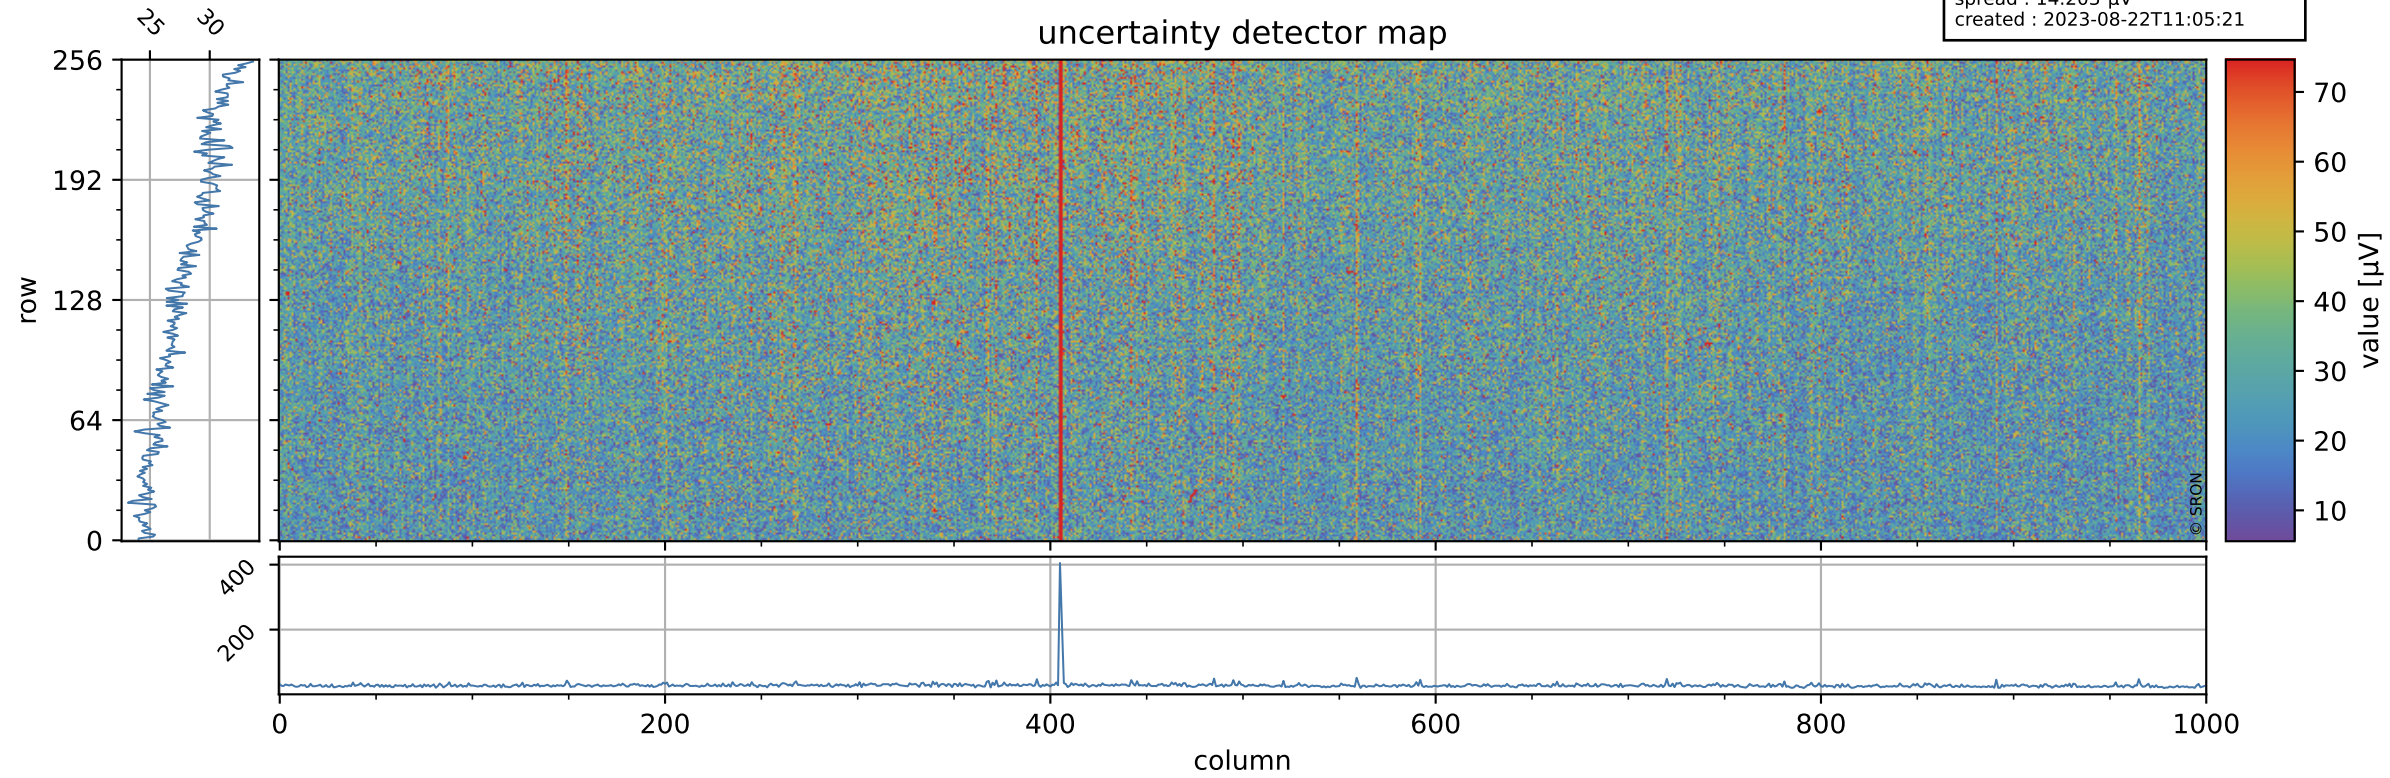

Tropomi SWIR offset (beta nominal)

orbits : 18 in [11107, 11152]
coverage : 2019-12-05 / 2019-12-08
median : 0.52593 V
spread : 0.035918 V
created : 2023-08-22T11:05:20

value detector map

Tropomi SWIR offset (beta nominal)

orbits : 18 in [11107, 11152]
coverage : 2019-12-05 / 2019-12-08
median : 28.002 μV
spread : 14.203 μV
created : 2023-08-22T11:05:21

Tropomi SWIR offset (beta nominal)

orbits : 18 in [11107, 11152]
coverage : 2019-12-05 / 2019-12-08
median : -0.090414 mV
spread : 0.36871 mV
created : 2023-08-22T11:05:21

value compared with SWIR offset CKD

Tropomi SWIR offset (beta nominal) ground-tracks of Sentinel-5P

orbits : 18 in [11107, 11152]
coverage : 2019-12-05 / 2019-12-08
created : 2023-08-22T11:05:21

Tropomi SWIR offset (beta nominal)

orbits : [1867, 11152]
coverage : 2018-02-20 / 2019-12-08
created : 2023-08-22T11:05:22

trend of detector median & temperatures